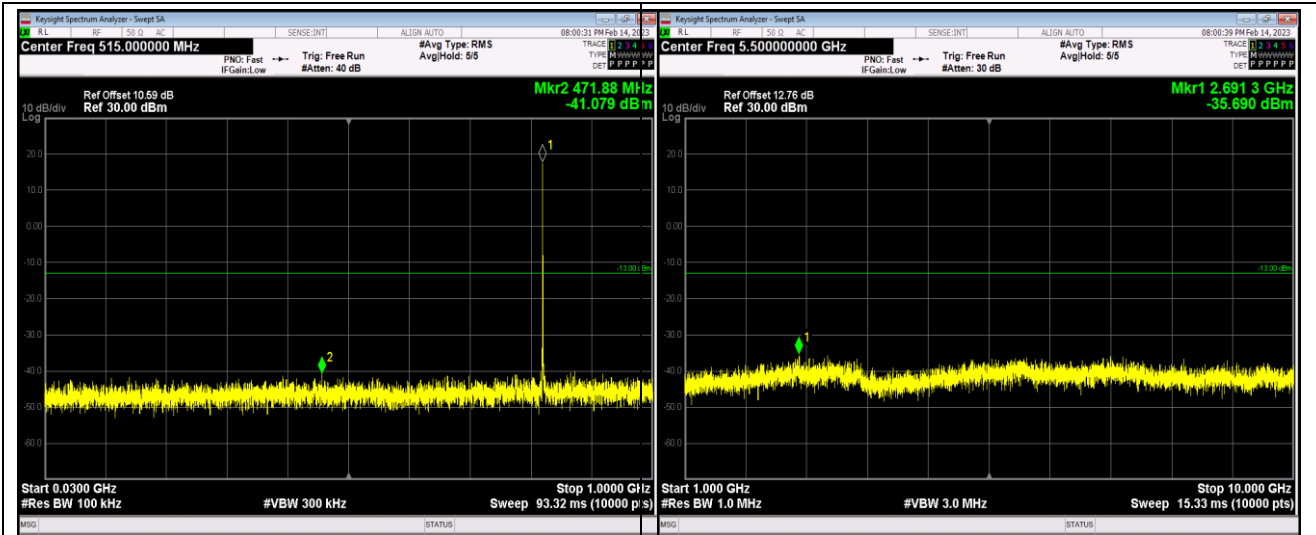

Band5-1.4MHz-64QAM-20525-1RB#0-Range2:1000~10000MHz

Band5-1.4MHz-64QAM-20525-1RB#0-Range1:30~1000MHz