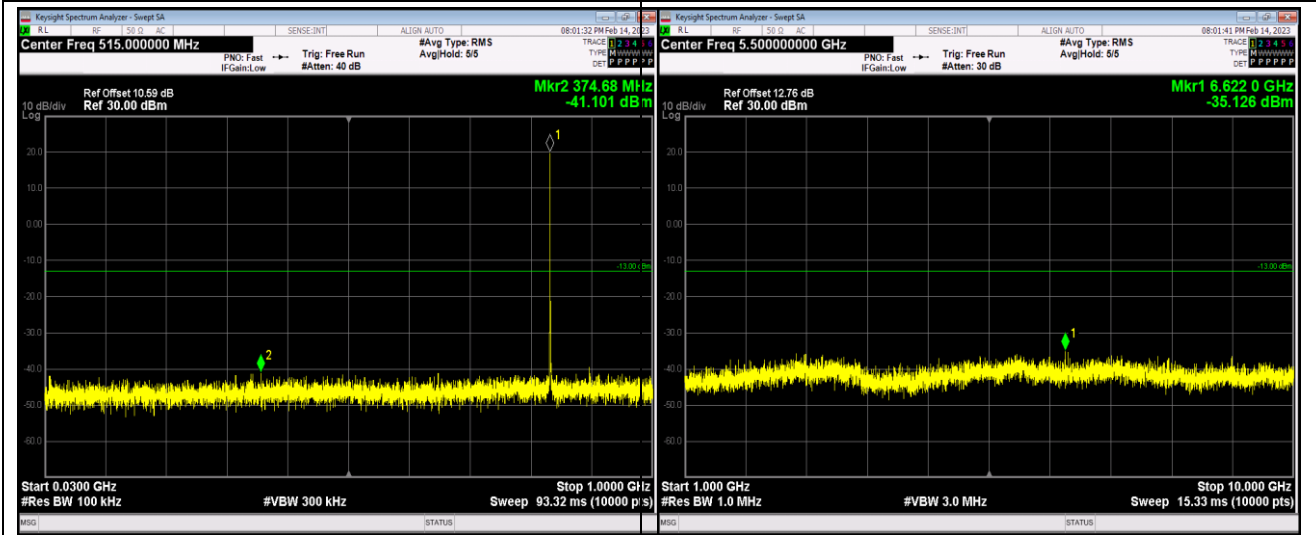

Band5-1.4MHz-QPSK-20643-1RB#0-Range2:1000~10000MHz

Band5-1.4MHz-16QAM-20407-1RB#0-Range1:30~1000MHz

Band5-1.4MHz-16QAM-20407-1RB#0-Range2:1000~10000MHz

Band5-1.4MHz-64QAM-20525-1RB#0-Range1:30~1000MHz

Band5-1.4MHz-64QAM-20525-1RB#0-Range2:1000~10000MHz