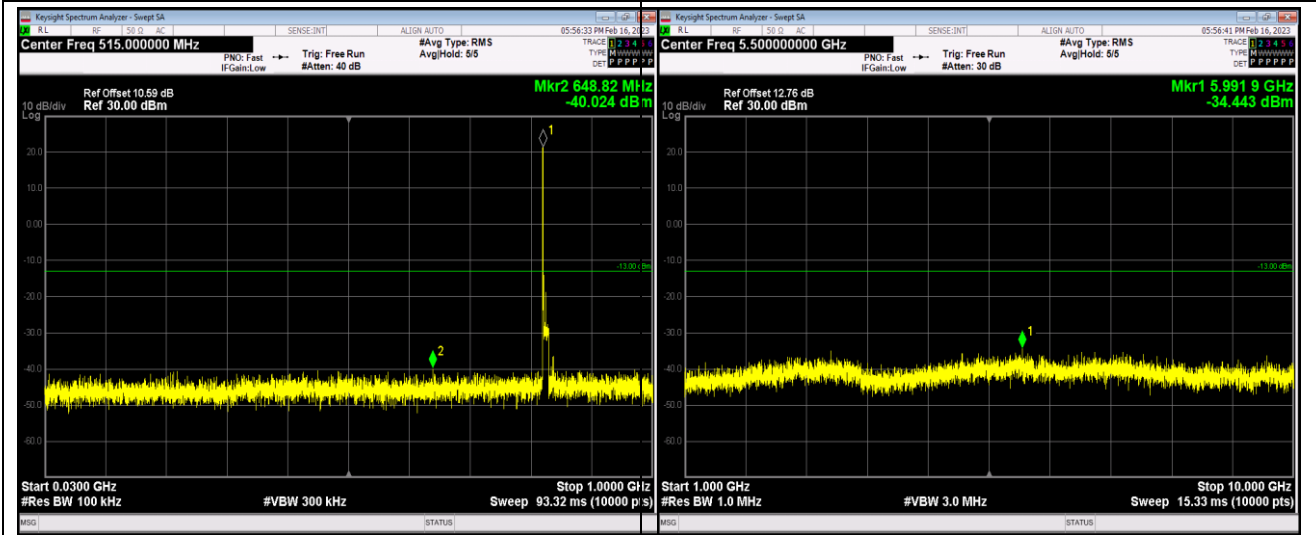

Band5-1.4MHz-64QAM-20643-1RB#0-Range1:30~1000MHz

Band5-1.4MHz-64QAM-20643-1RB#0-Range2:1000~10000MHz

Band5-10MHz-16QAM-20450-1RB#0-Range1:30~1000MHz

Band5-10MHz-16QAM-20450-1RB#0-Range2:1000~10000MHz

Band5-10MHz-16QAM-20525-1RB#0-Range1:30~1000MHz