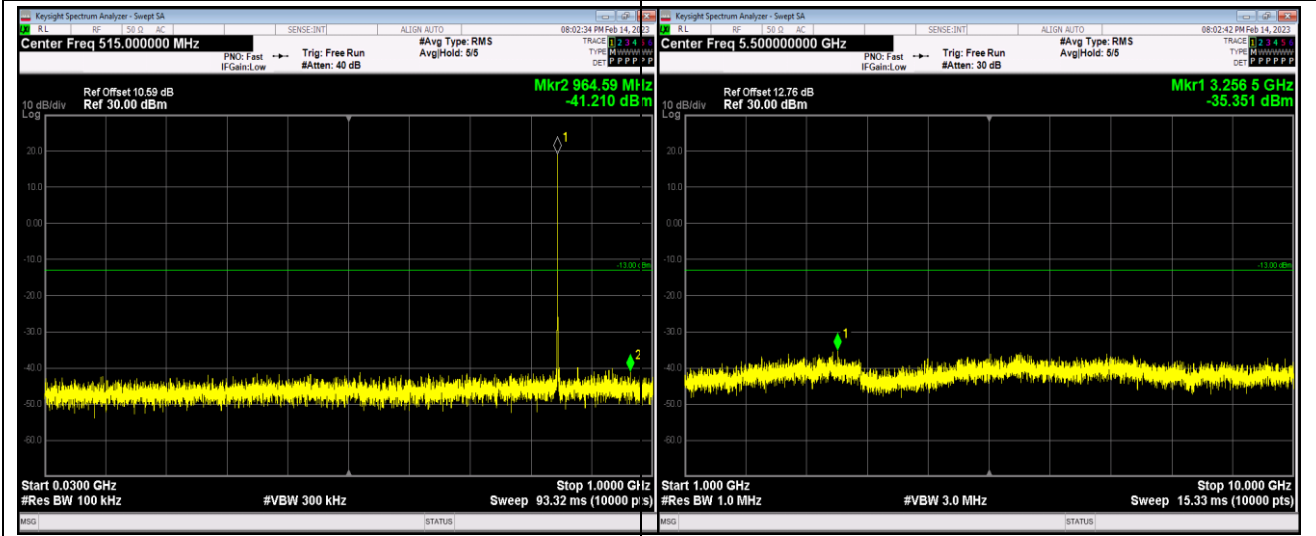

Band5-1.4MHz-64QAM-20643-1RB#0-Range1:30~1000MHz

Band5-1.4MHz-64QAM-20643-1RB#0-Range2:1000~10000MHz