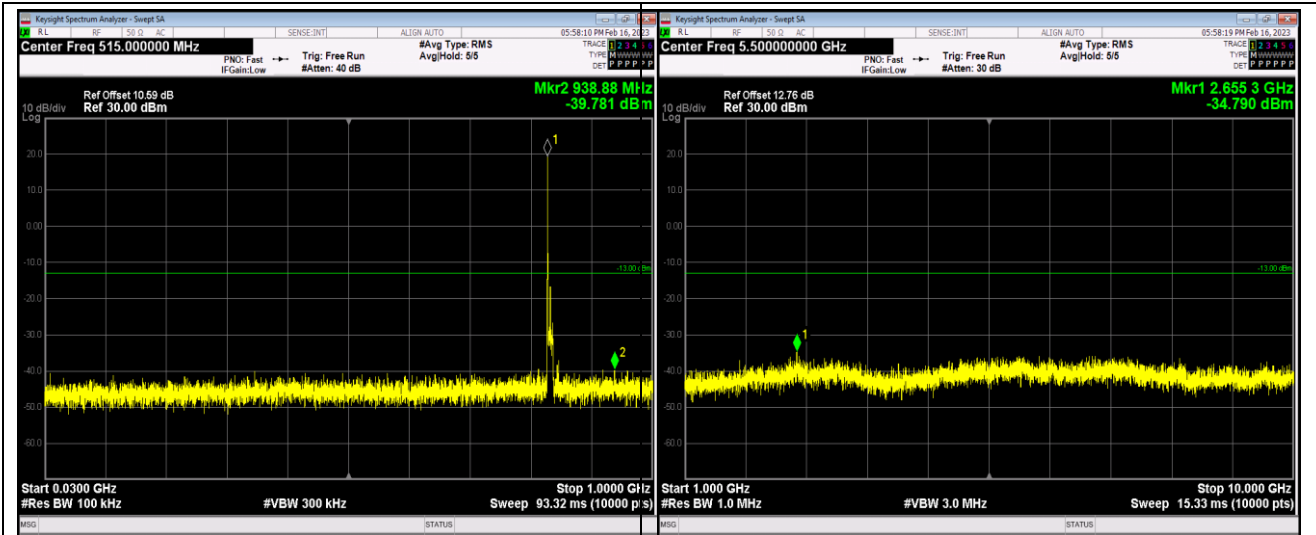

Band5-10MHz-64QAM-20600-1RB#0-Range2:1000~10000MHz

Band5-10MHz-64QAM-20600-1RB#0-Range1:30~1000MHz