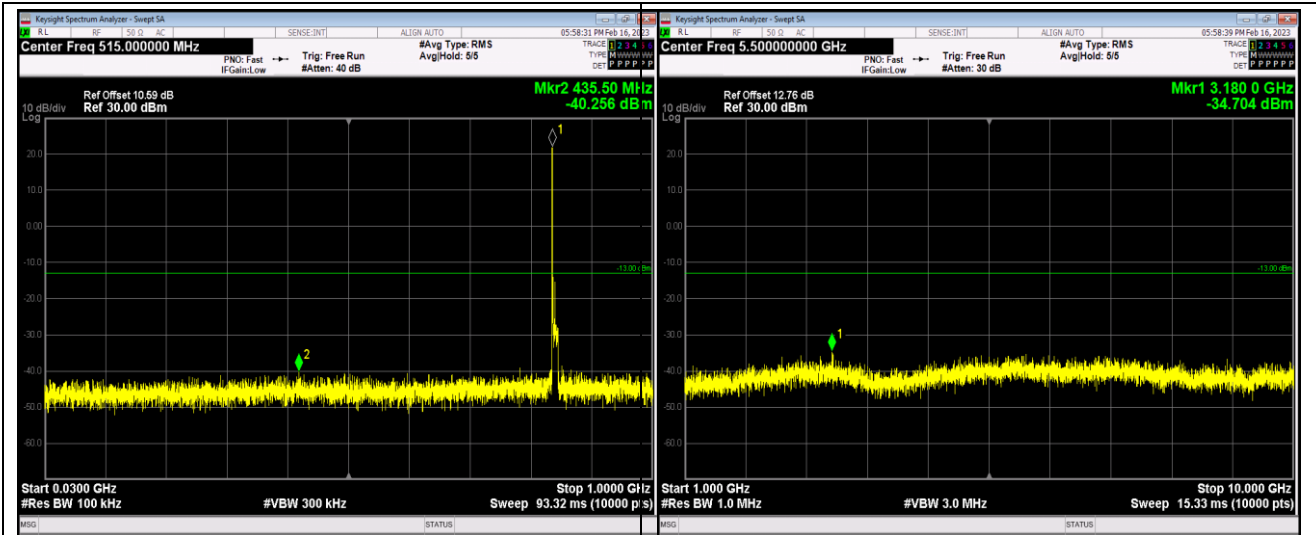

Band5-10MHz-16QAM-20450-1RB#0-Range2:1000~10000MHz

Band5-10MHz-16QAM-20450-1RB#0-Range1:30~1000MHz