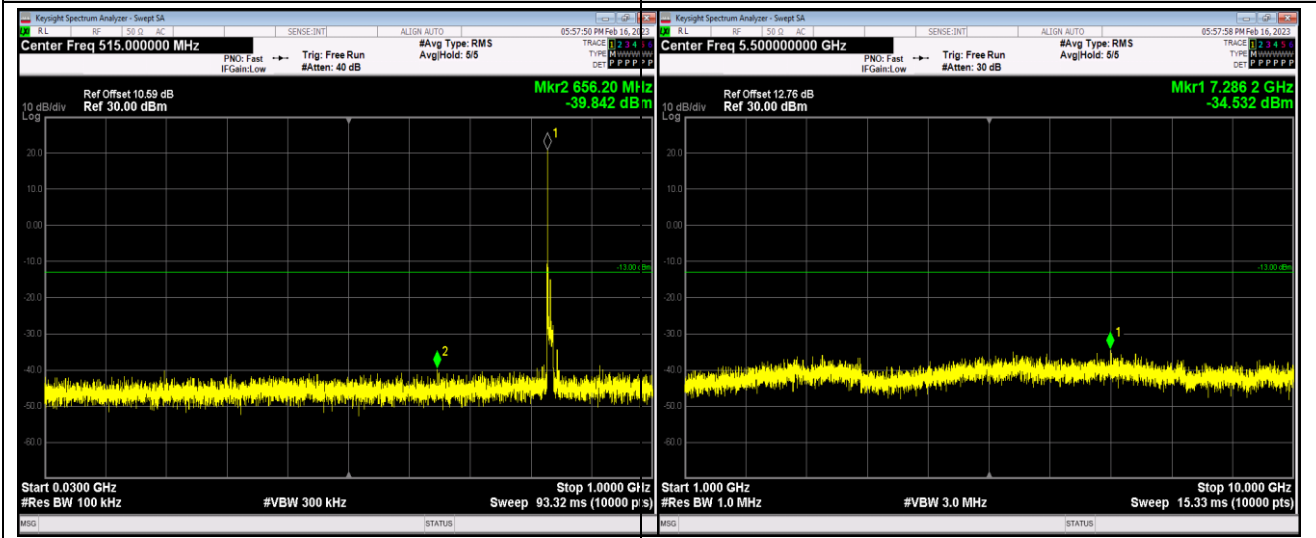

Band5-10MHz-16QAM-20525-1RB#0-Range1:30~1000MHz

Band5-10MHz-16QAM-20525-1RB#0-Range2:1000~10000MHz