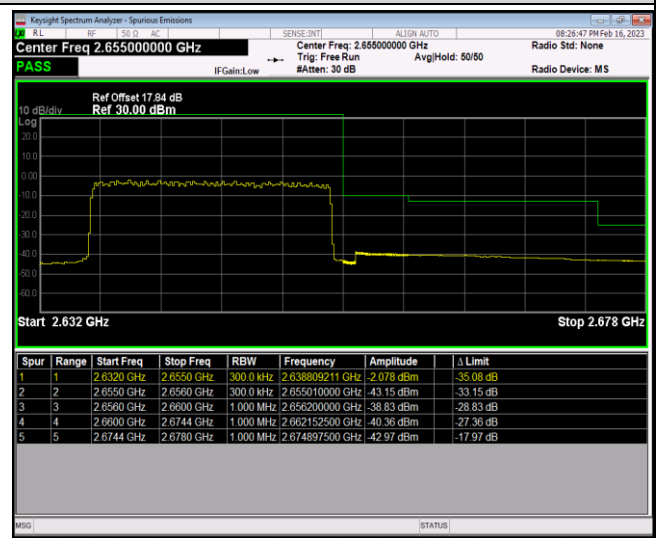

Band41-20MHz-64QAM-41140-100RB#0