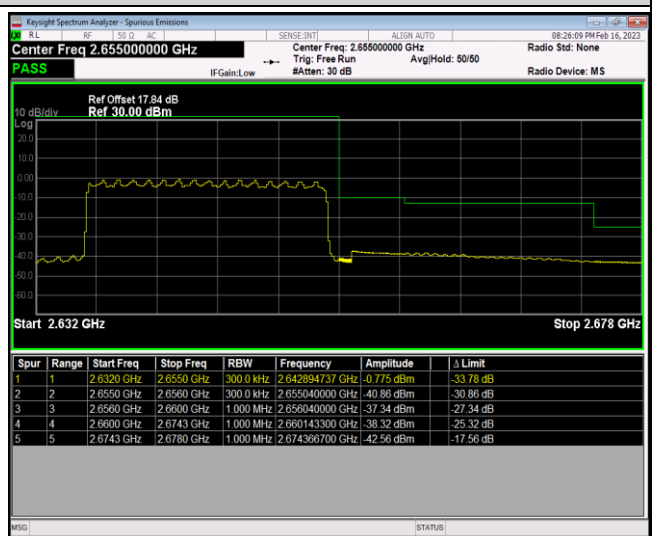

Band41-20MHz-16QAM-40140-100RB#0

Band41-20MHz-16QAM-41140-1RB#0

Band41-20MHz-16QAM-41140-1RB#99

Band41-20MHz-16QAM-41140-100RB#0

Band41-20MHz-64QAM-40140-1RB#0

Band41-20MHz-64QAM-40140-1RB#99

Band41-20MHz-64QAM-40140-100RB#0