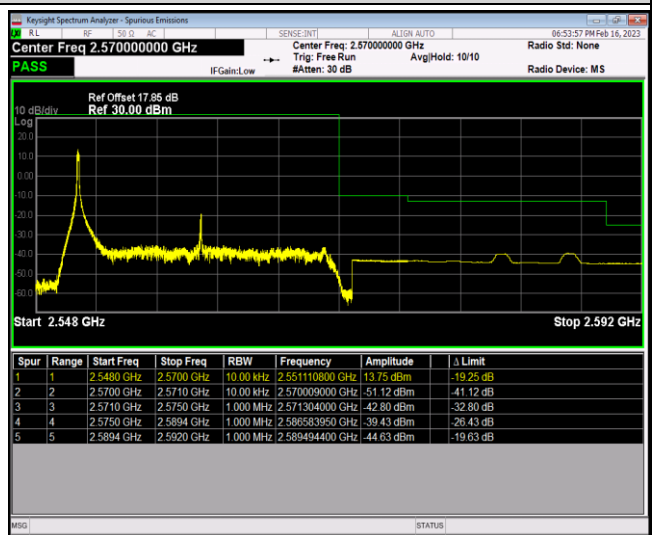

Band7-20MHz-64QAM-21350-1RB#0

Band7-20MHz-64QAM-21350-100RB#0