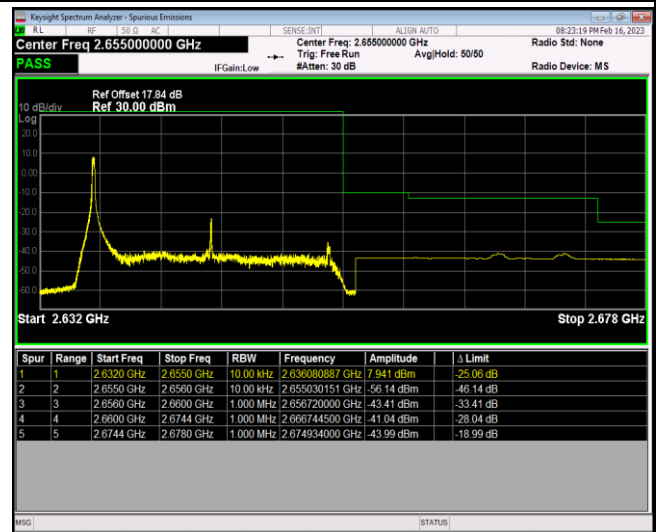

Band41-20MHz-64QAM-41140-1RB#0

Band41-20MHz-64QAM-41140-100RB#0