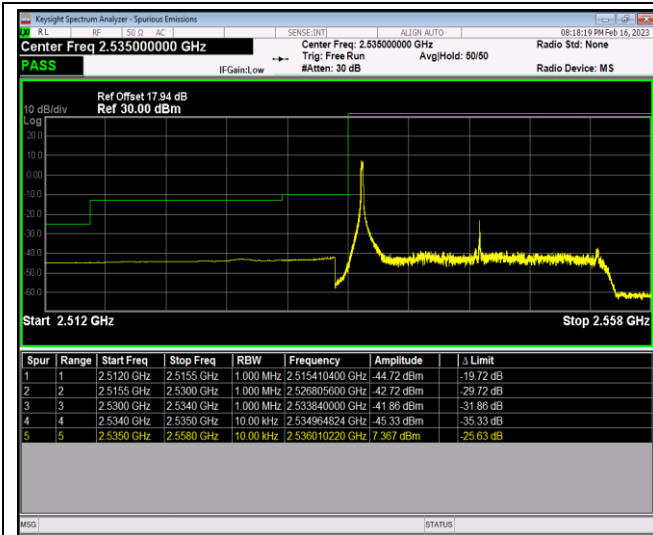

Band41-20MHz-64QAM-40140-1RB#0

Band41-20MHz-64QAM-40140-100RB#0