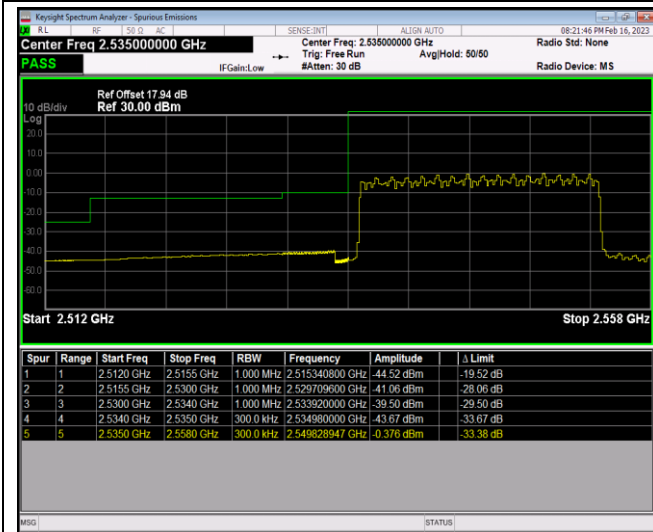

Band41-20MHz-64QAM-40140-100RB#0

Band41-20MHz-64QAM-41140-1RB#99