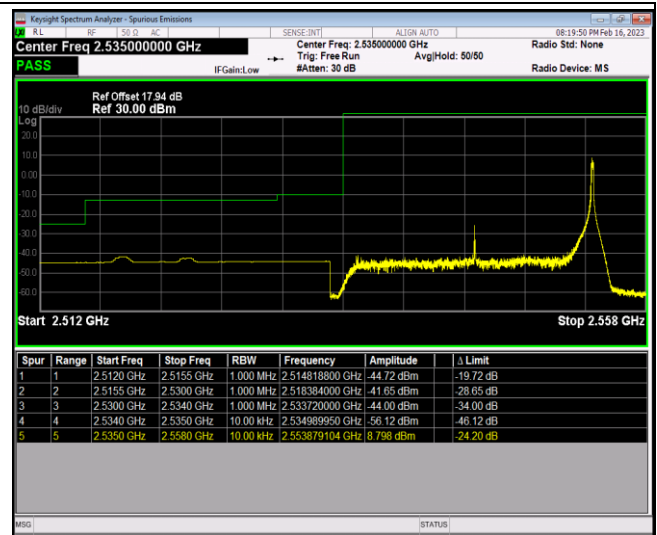

Band41-20MHz-16QAM-40140-100RB#0

Band41-20MHz-16QAM-41140-1RB#0

Band41-20MHz-16QAM-41140-1RB#99

Band41-20MHz-16QAM-41140-100RB#0

Band41-20MHz-64QAM-40140-1RB#0

Band41-20MHz-64QAM-40140-1RB#99

Band41-20MHz-64QAM-40140-100RB#0