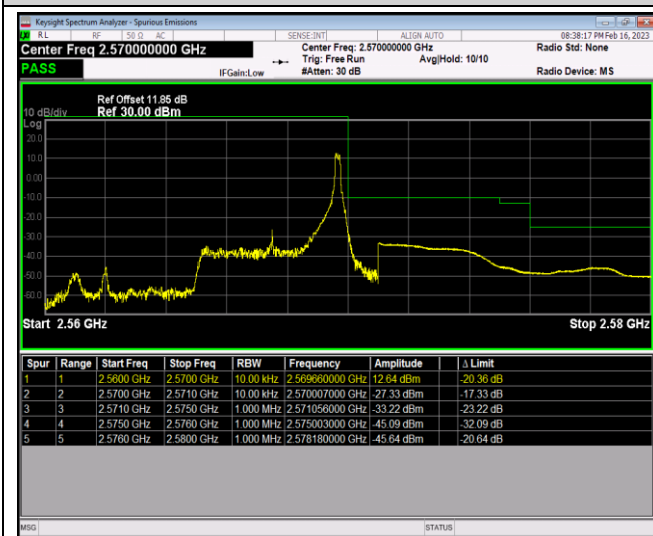

Band7-5MHz-QPSK-21425-1RB#24

Band7-5MHz-16QAM-20775-1RB#0