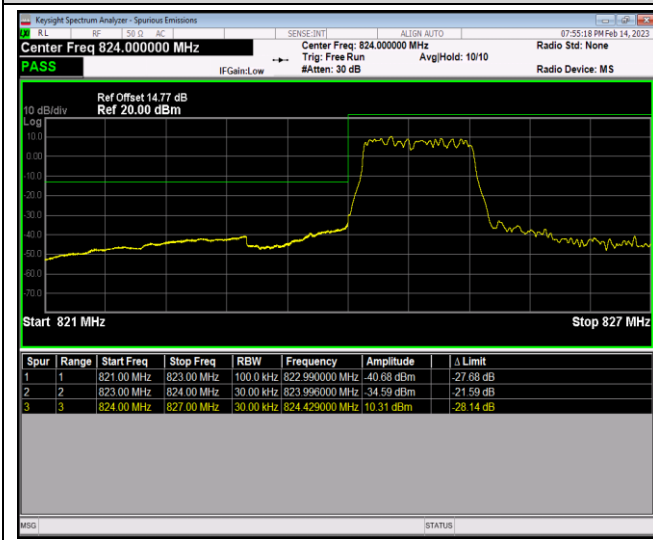

Band4-20MHz-64QAM-20300-1RB#99

Band4-20MHz-64QAM-20300-100RB#0

Band5-1.4MHz-QPSK-20407-1RB#0

Band5-1.4MHz-QPSK-20407-1RB#5

Band5-1.4MHz-QPSK-20407-6RB#0

Band5-1.4MHz-QPSK-20643-1RB#0

Band5-1.4MHz-QPSK-20643-1RB#5