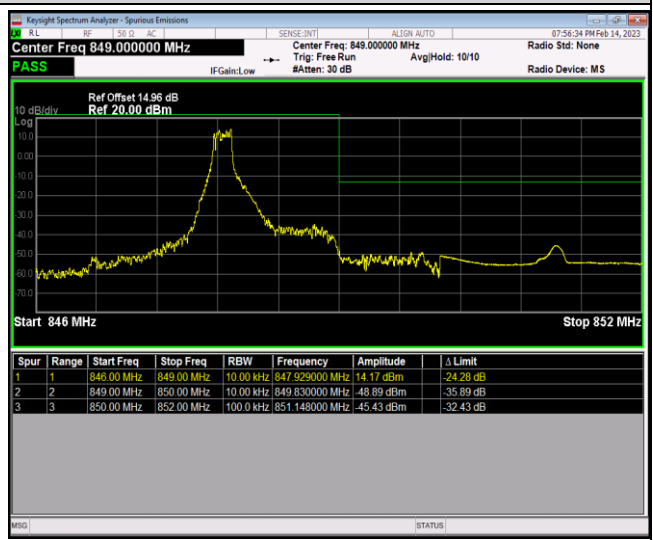

Band4-20MHz-64QAM-20300-1RB#99

Band4-20MHz-64QAM-20300-100RB#0

Band5-1.4MHz-QPSK-20407-1RB#0

Band5-1.4MHz-QPSK-20407-1RB#5

Band5-1.4MHz-QPSK-20407-6RB#0

Band5-1.4MHz-QPSK-20643-1RB#0

Band5-1.4MHz-QPSK-20643-1RB#5