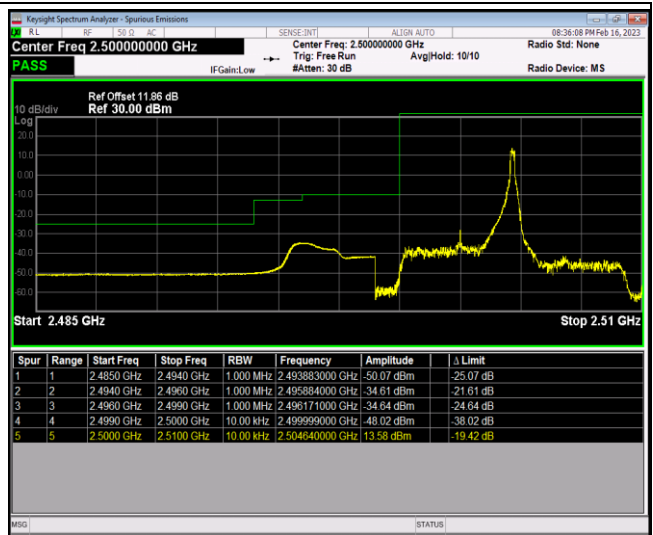

Band5-10MHz-64QAM-20600-1RB#0

Band5-10MHz-64QAM-20600-1RB#49

Band5-10MHz-64QAM-20600-50RB#0

Band7-5MHz-QPSK-20775-1RB#0

Band7-5MHz-QPSK-20775-1RB#24

Band7-5MHz-QPSK-20775-25RB#0

Band7-5MHz-QPSK-21425-1RB#0

Band7-5MHz-QPSK-21425-1RB#24