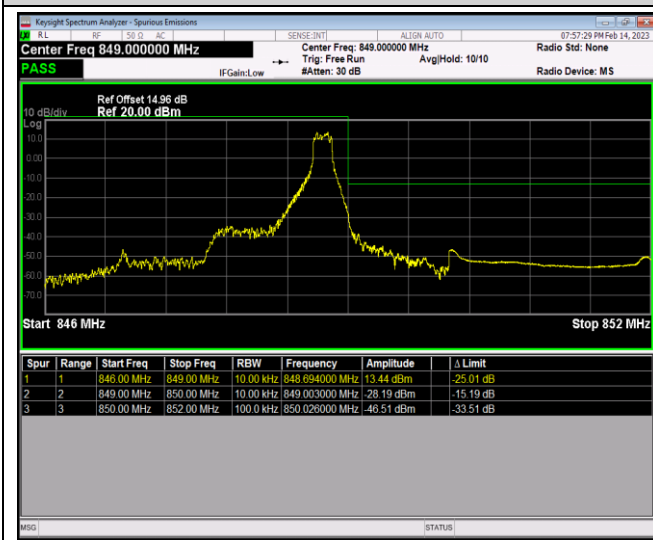

Band5-1.4MHz-QPSK-20643-1RB#5

Band5-1.4MHz-16QAM-20407-1RB#0