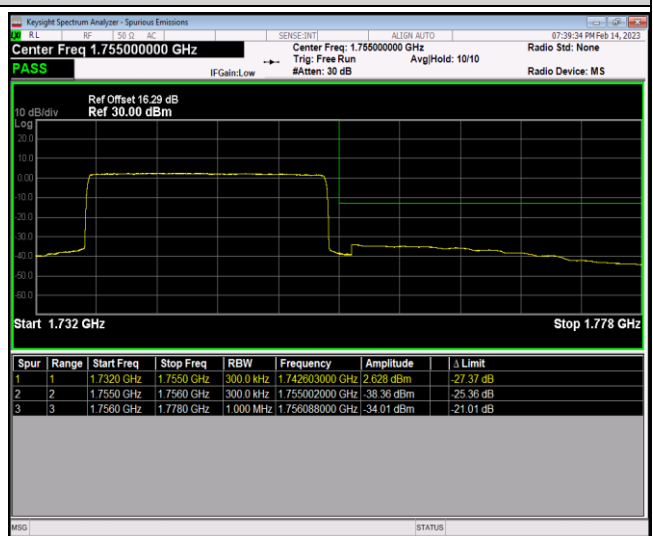

Band4-20MHz-16QAM-20300-1RB#0

Band4-20MHz-16QAM-20300-1RB#99

Band4-20MHz-16QAM-20300-100RB#0

Band4-20MHz-64QAM-20050-1RB#0

Band4-20MHz-64QAM-20050-1RB#99

Band4-20MHz-64QAM-20050-100RB#0

Band4-20MHz-64QAM-20300-1RB#0