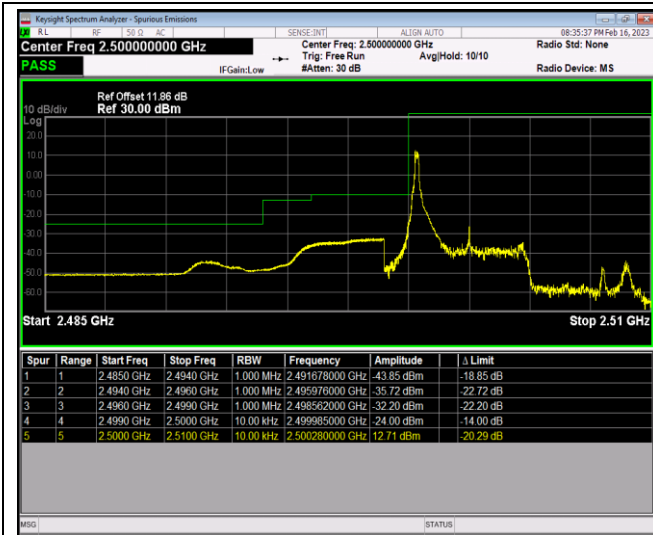

Band7-5MHz-16QAM-20775-1RB#0

Band7-5MHz-16QAM-20775-25RB#0