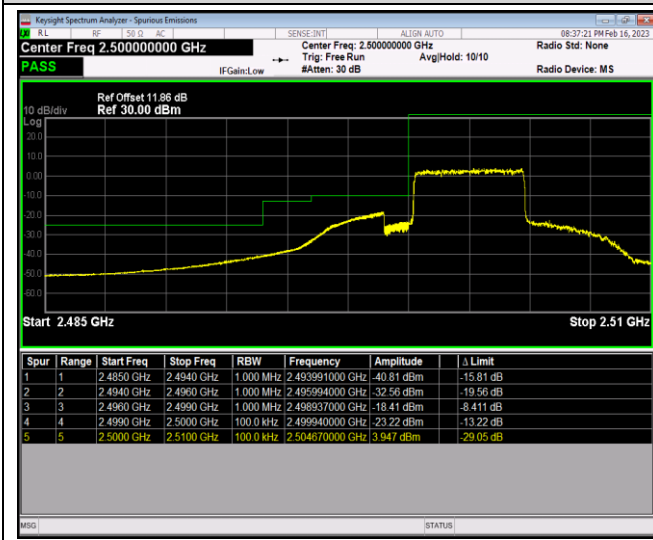

Band7-5MHz-64QAM-20775-25RB#0

Band7-5MHz-64QAM-21425-1RB#24