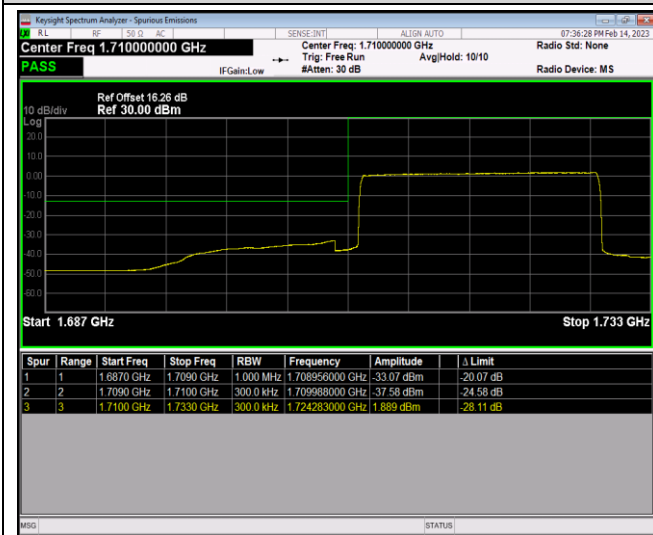

Band4-20MHz-16QAM-20300-1RB#0

Band4-20MHz-16QAM-20300-1RB#99

Band4-20MHz-16QAM-20300-100RB#0

Band4-20MHz-64QAM-20050-1RB#0

Band4-20MHz-64QAM-20050-1RB#99

Band4-20MHz-64QAM-20050-100RB#0

Band4-20MHz-64QAM-20300-1RB#0