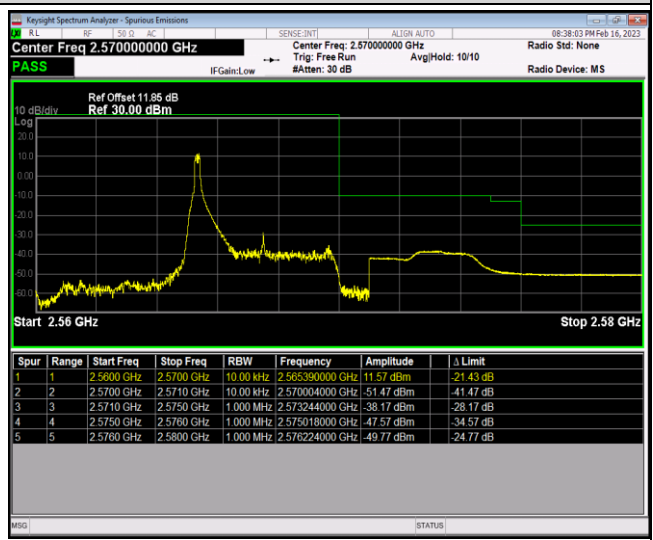

Band7-5MHz-64QAM-21425-1RB#0

Band7-5MHz-64QAM-21425-25RB#0