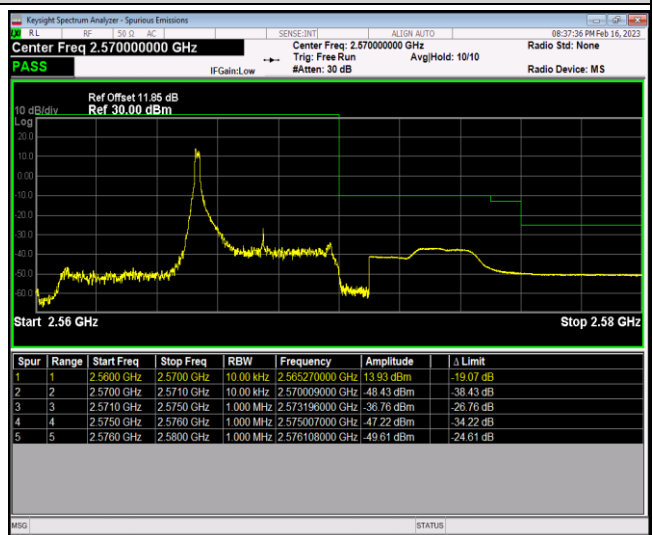

Band5-10MHz-64QAM-20600-1RB#0

Band5-10MHz-64QAM-20600-1RB#49

Band5-10MHz-64QAM-20600-50RB#0

Band7-5MHz-QPSK-20775-1RB#0

Band7-5MHz-QPSK-20775-1RB#24

Band7-5MHz-QPSK-20775-25RB#0

Band7-5MHz-QPSK-21425-1RB#0

Band7-5MHz-QPSK-21425-1RB#24