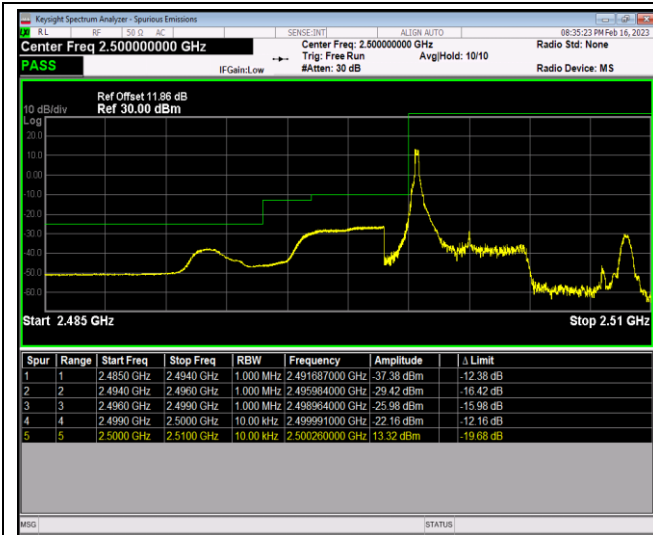

Band5-10MHz-64QAM-20600-1RB#0

Band5-10MHz-64QAM-20600-1RB#49

Band5-10MHz-64QAM-20600-50RB#0

Band7-5MHz-QPSK-20775-1RB#0

Band7-5MHz-QPSK-20775-1RB#24

Band7-5MHz-QPSK-20775-25RB#0

Band7-5MHz-QPSK-21425-1RB#0

Band7-5MHz-QPSK-21425-1RB#24