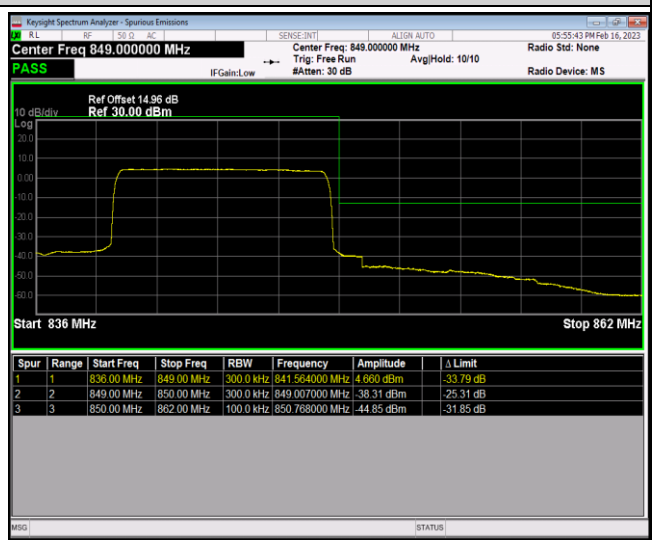

Band5-10MHz-64QAM-20600-1RB#0

Band5-10MHz-64QAM-20600-1RB#49

Band5-10MHz-64QAM-20600-50RB#0

Band7-5MHz-QPSK-20775-1RB#0

Band7-5MHz-QPSK-20775-1RB#24

Band7-5MHz-QPSK-20775-25RB#0

Band7-5MHz-QPSK-21425-1RB#0

Band7-5MHz-QPSK-21425-1RB#24