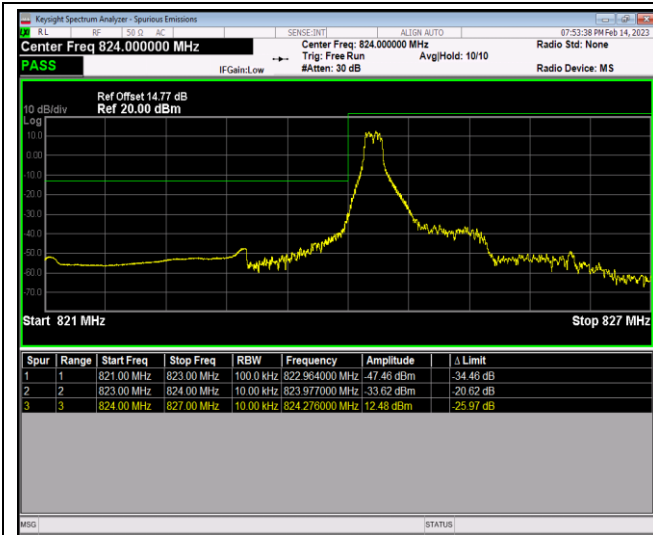

Band5-1.4MHz-16QAM-20407-1RB#0

Band5-1.4MHz-16QAM-20407-6RB#0