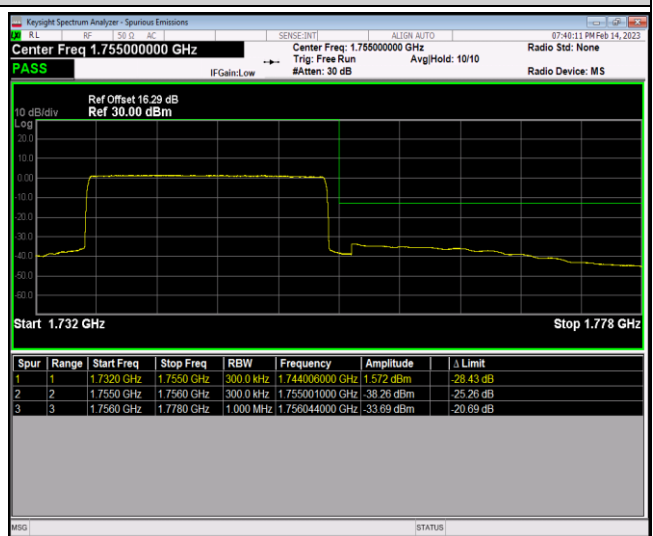

Band4-20MHz-64QAM-20300-100RB#0

Band5-1.4MHz-QPSK-20407-1RB#5