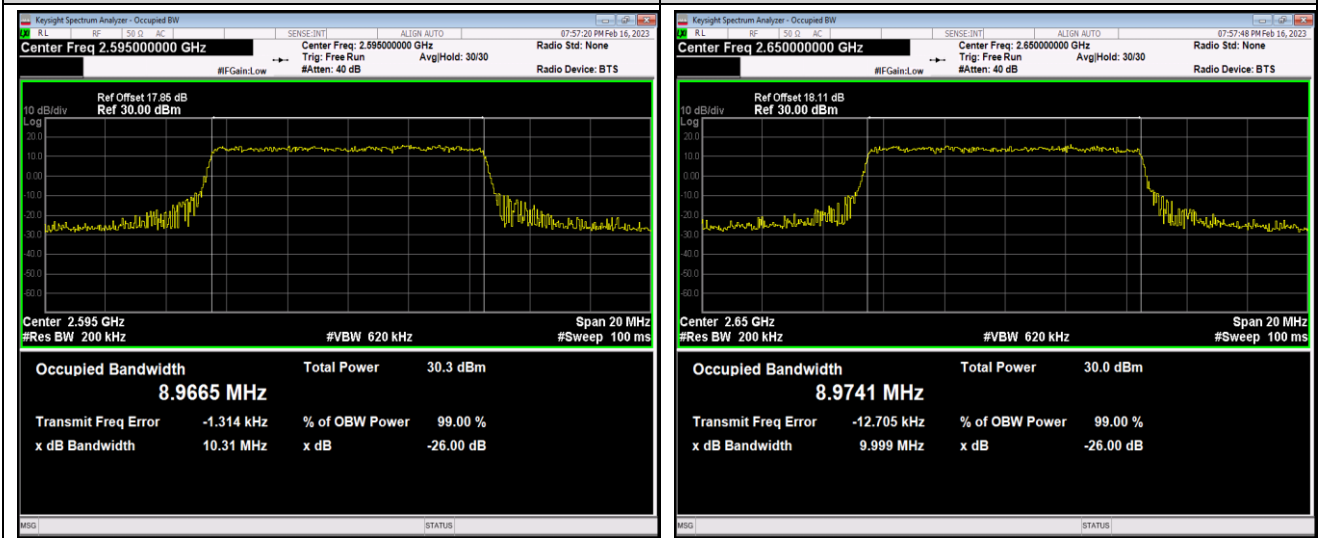

Band41-5MHz-64QAM-40640-25RB#0

Band41-10MHz-16QAM-41190-50RB#0

Band41-10MHz-64QAM-40090-50RB#0

Band41-10MHz-64QAM-40640-50RB#0

Band41-10MHz-64QAM-41190-50RB#0

Band41-15MHz-QPSK-40115-75RB#0

Band41-15MHz-QPSK-40640-75RB#0