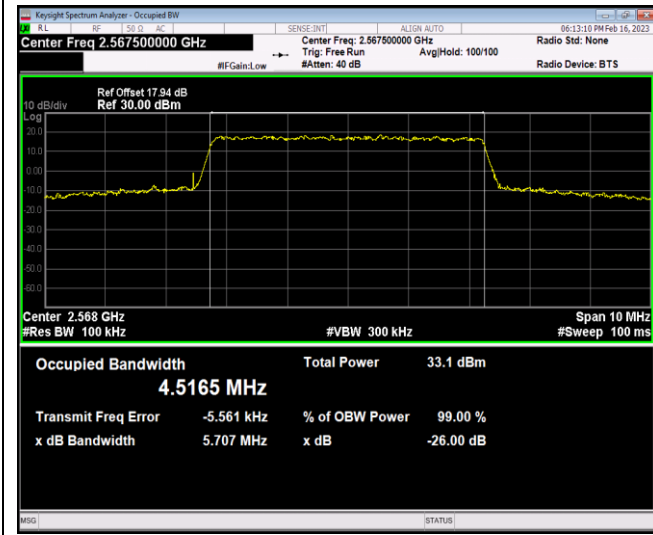

Band7-5MHz-QPSK-21425-25RB#0

Band7-5MHz-16QAM-21100-25RB#0