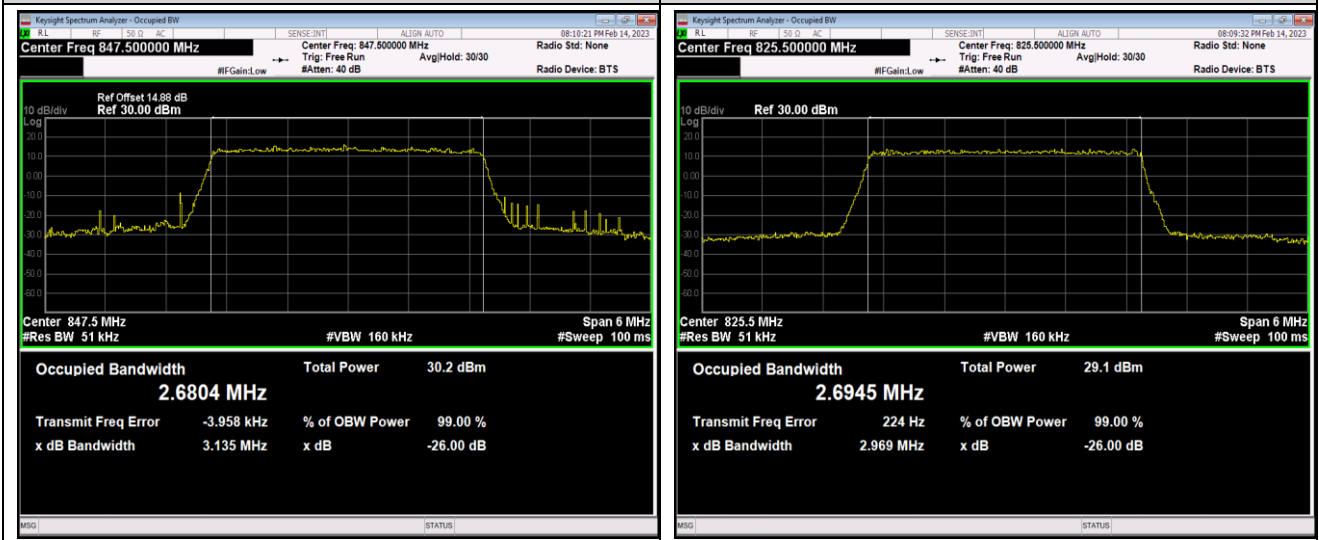

Band5-3MHz-16QAM-20635-15RB#0

Band5-3MHz-64QAM-20415-15RB#0

Band5-3MHz-64QAM-20525-15RB#0

Band5-3MHz-64QAM-20635-15RB#0