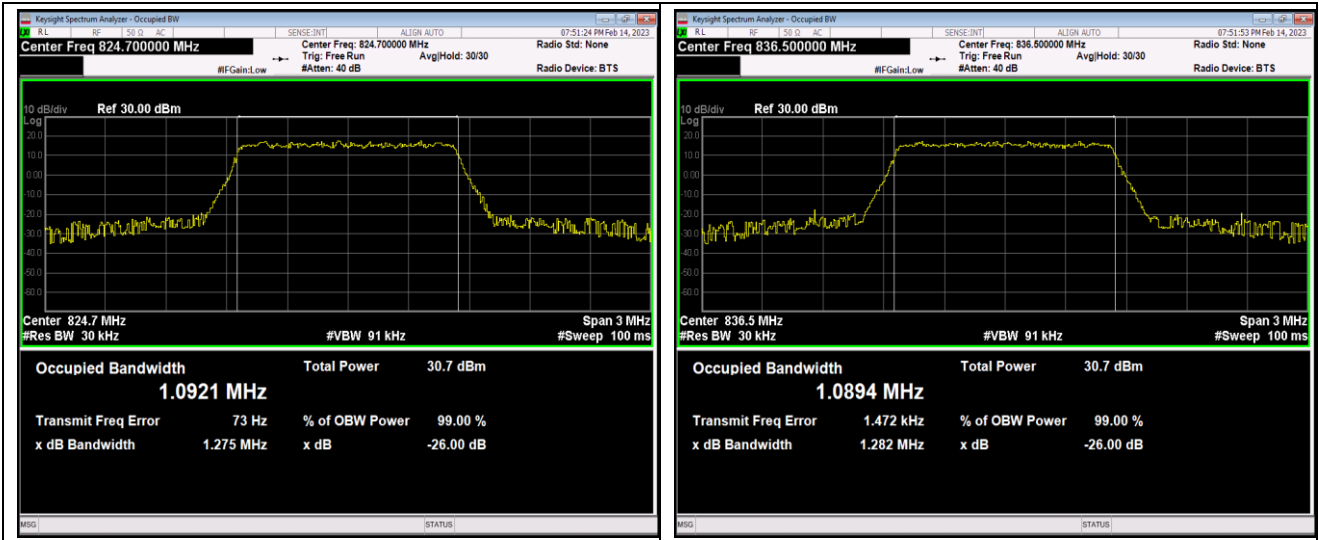

Band4-20MHz-16QAM-20175-100RB#0

Band4-20MHz-16QAM-20300-100RB#0

Band4-20MHz-64QAM-20050-100RB#0

Band4-20MHz-64QAM-20175-100RB#0

Band4-20MHz-64QAM-20300-100RB#0

Band5-1.4MHz-QPSK-20407-6RB#0

Band5-1.4MHz-QPSK-20525-6RB#0