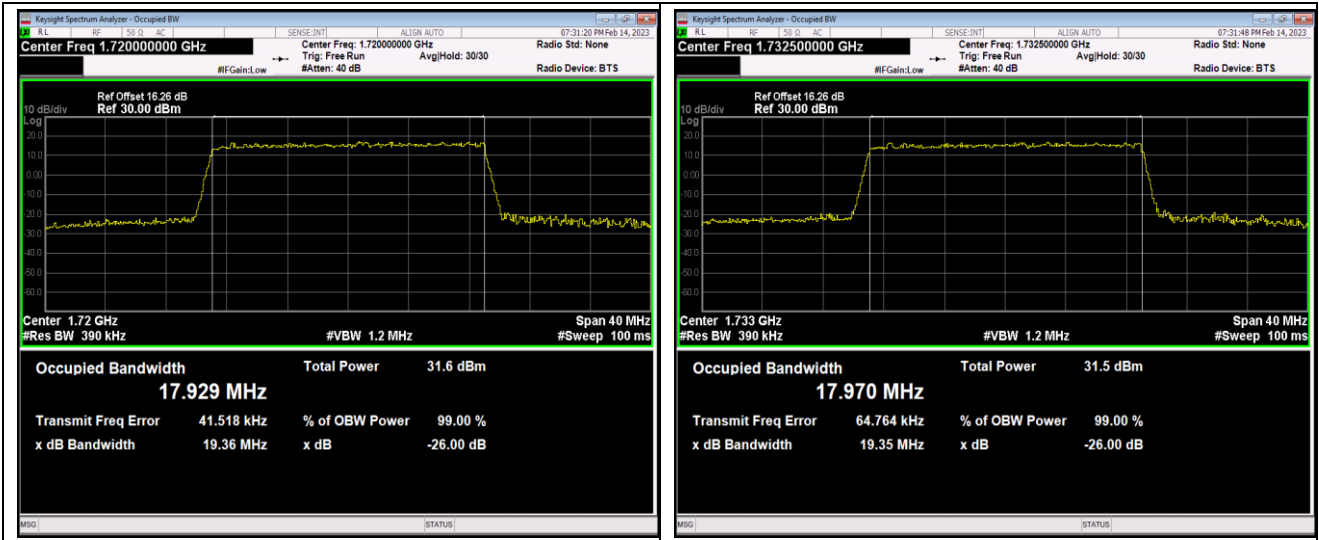

Band4-20MHz-16QAM-20050-100RB#0

Band4-20MHz-16QAM-20175-100RB#0

Band4-20MHz-16QAM-20300-100RB#0

Band4-20MHz-64QAM-20050-100RB#0