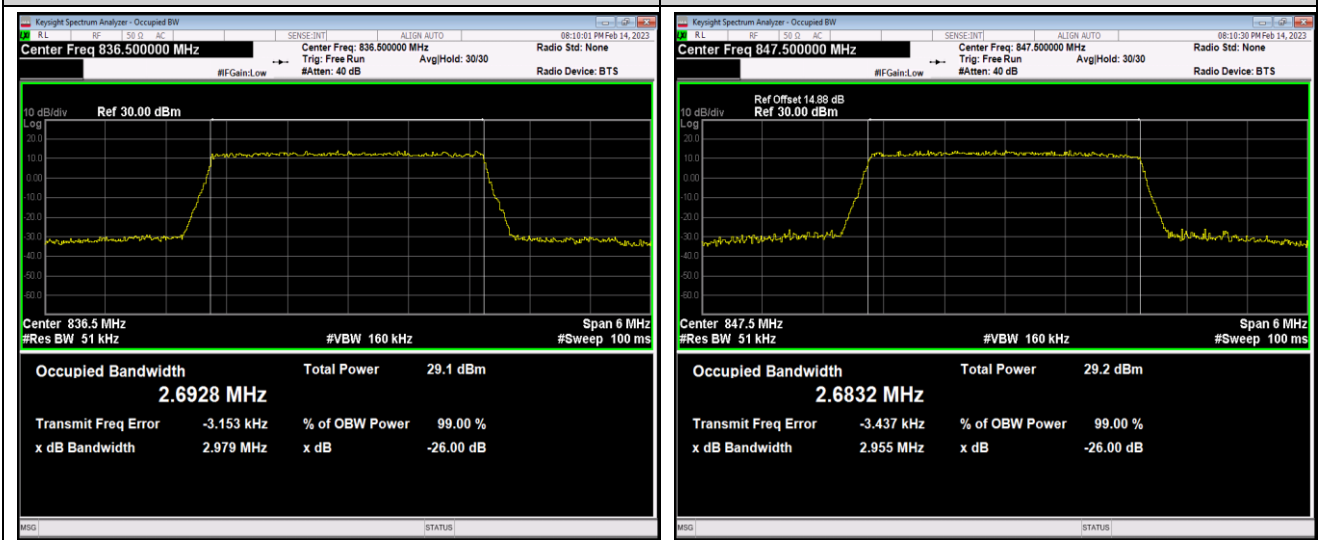

Band5-3MHz-64QAM-20525-15RB#0

Band5-3MHz-64QAM-20635-15RB#0

Band5-5MHz-QPSK-20425-25RB#0

Band5-5MHz-QPSK-20525-25RB#0