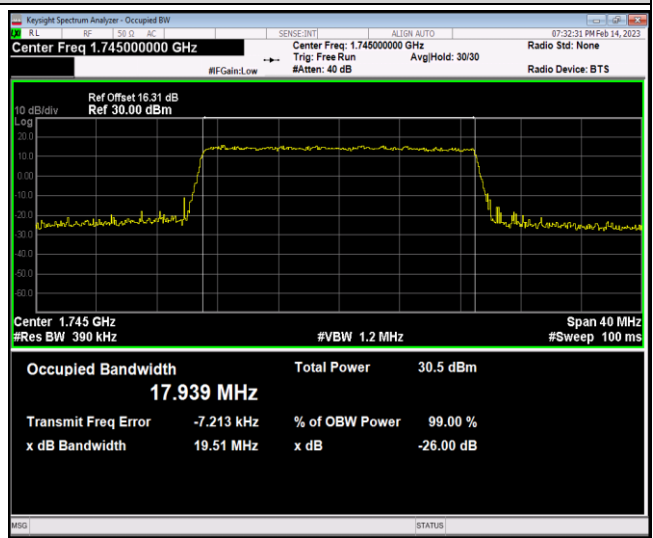

Band4-20MHz-16QAM-20175-100RB#0

Band4-20MHz-16QAM-20300-100RB#0

Band4-20MHz-64QAM-20050-100RB#0

Band4-20MHz-64QAM-20175-100RB#0

Band4-20MHz-64QAM-20300-100RB#0

Band5-1.4MHz-QPSK-20407-6RB#0

Band5-1.4MHz-QPSK-20525-6RB#0