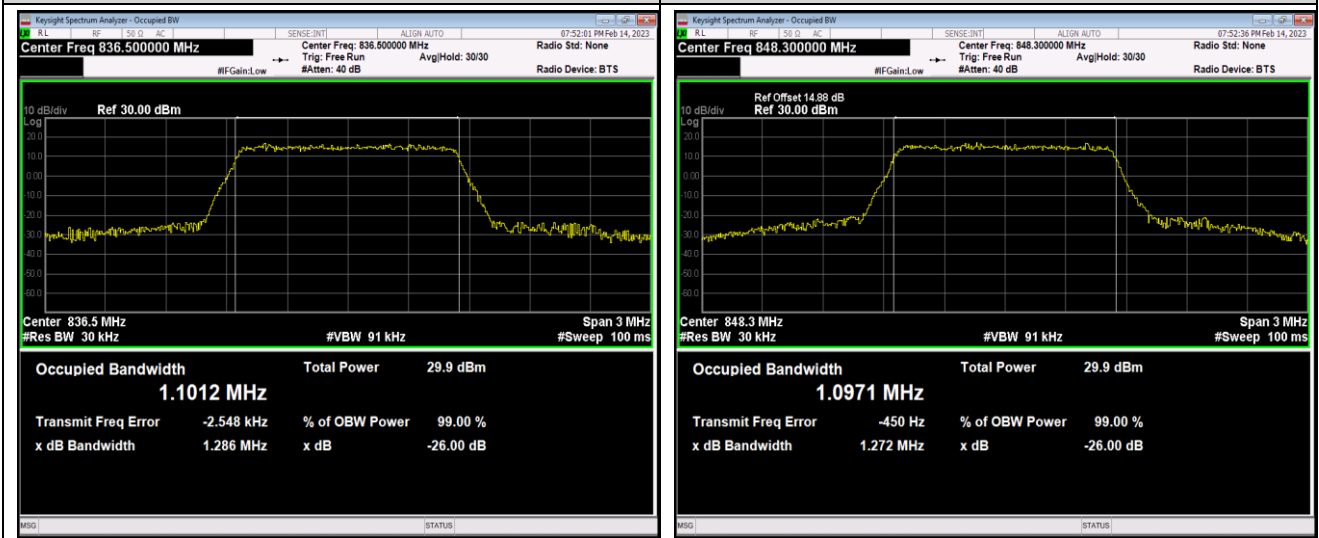

Band5-1.4MHz-16QAM-20525-6RB#0

Band5-1.4MHz-16QAM-20643-6RB#0

Band5-1.4MHz-64QAM-20407-6RB#0

Band5-1.4MHz-64QAM-20525-6RB#0