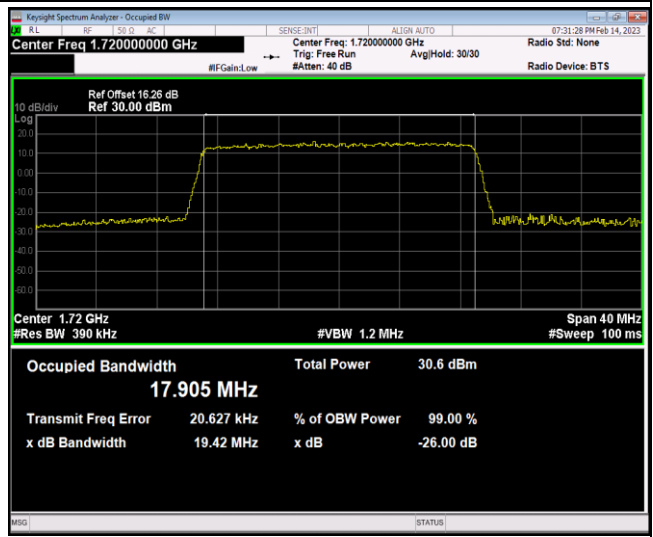

Band4-20MHz-16QAM-20175-100RB#0

Band4-20MHz-16QAM-20300-100RB#0

Band4-20MHz-64QAM-20050-100RB#0

Band4-20MHz-64QAM-20175-100RB#0

Band4-20MHz-64QAM-20300-100RB#0

Band5-1.4MHz-QPSK-20407-6RB#0

Band5-1.4MHz-QPSK-20525-6RB#0