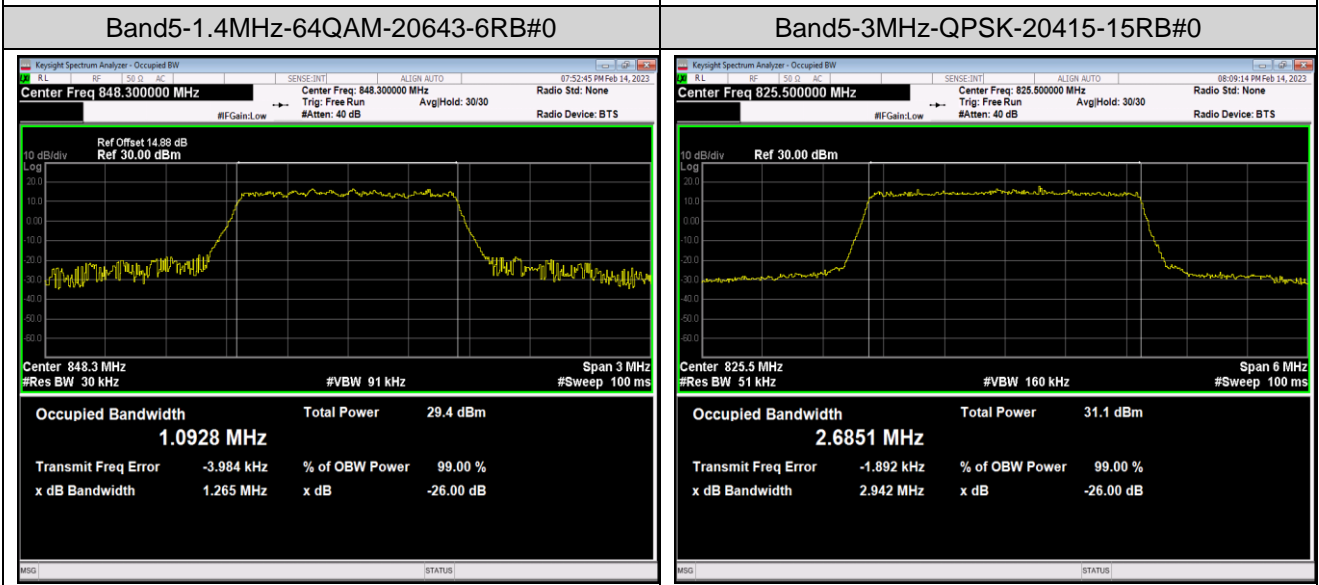

Band5-1.4MHz-QPSK-20643-6RB#0

Band5-1.4MHz-16QAM-20407-6RB#0

Band5-1.4MHz-16QAM-20525-6RB#0

Band5-1.4MHz-16QAM-20643-6RB#0

Band5-1.4MHz-64QAM-20407-6RB#0

Band5-1.4MHz-64QAM-20525-6RB#0

Band5-3MHz-16QAM-20635-15RB#0