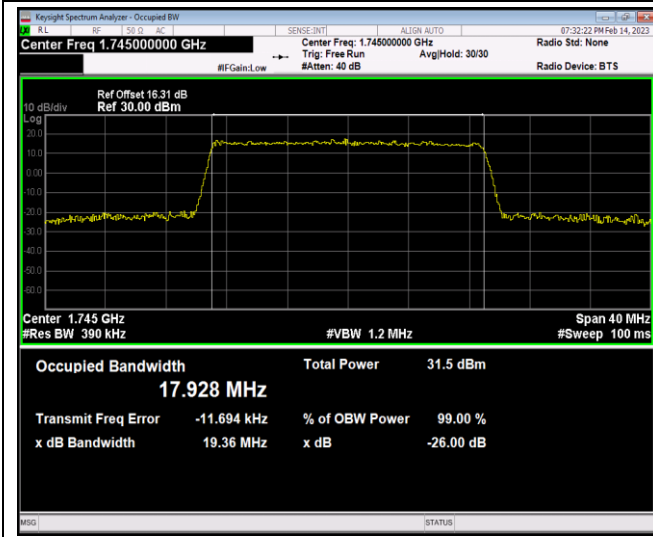

Band4-20MHz-16QAM-20300-100RB#0

Band4-20MHz-64QAM-20175-100RB#0