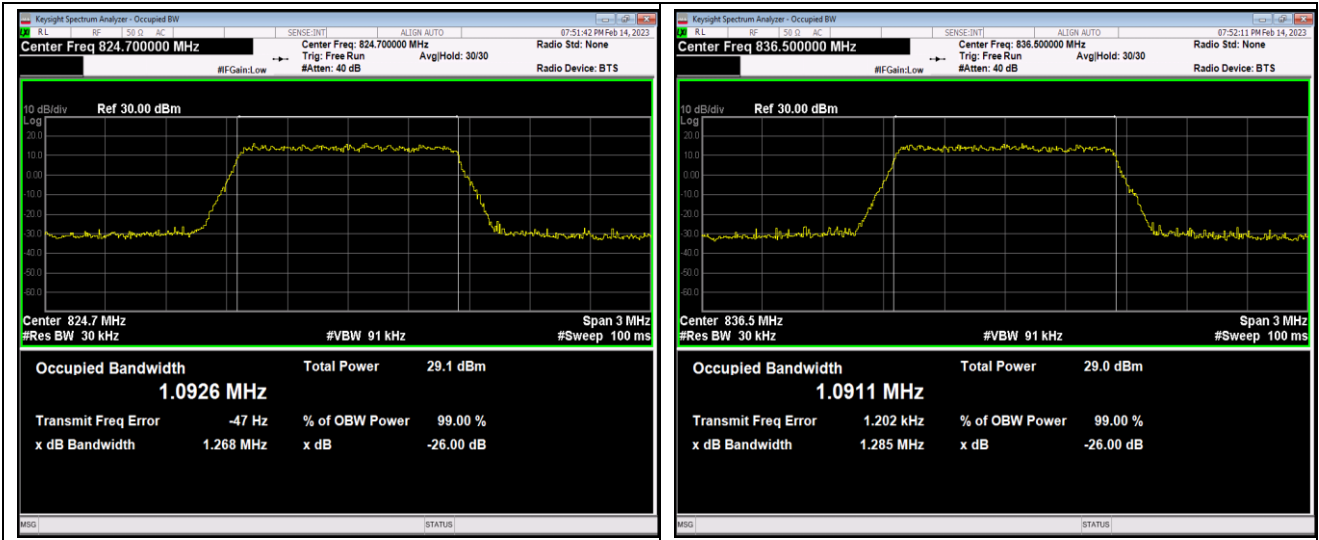

Band5-1.4MHz-QPSK-20643-6RB#0

Band5-1.4MHz-16QAM-20407-6RB#0

Band5-1.4MHz-16QAM-20525-6RB#0

Band5-1.4MHz-16QAM-20643-6RB#0

Band5-1.4MHz-64QAM-20407-6RB#0

Band5-1.4MHz-64QAM-20525-6RB#0

Band5-3MHz-16QAM-20635-15RB#0