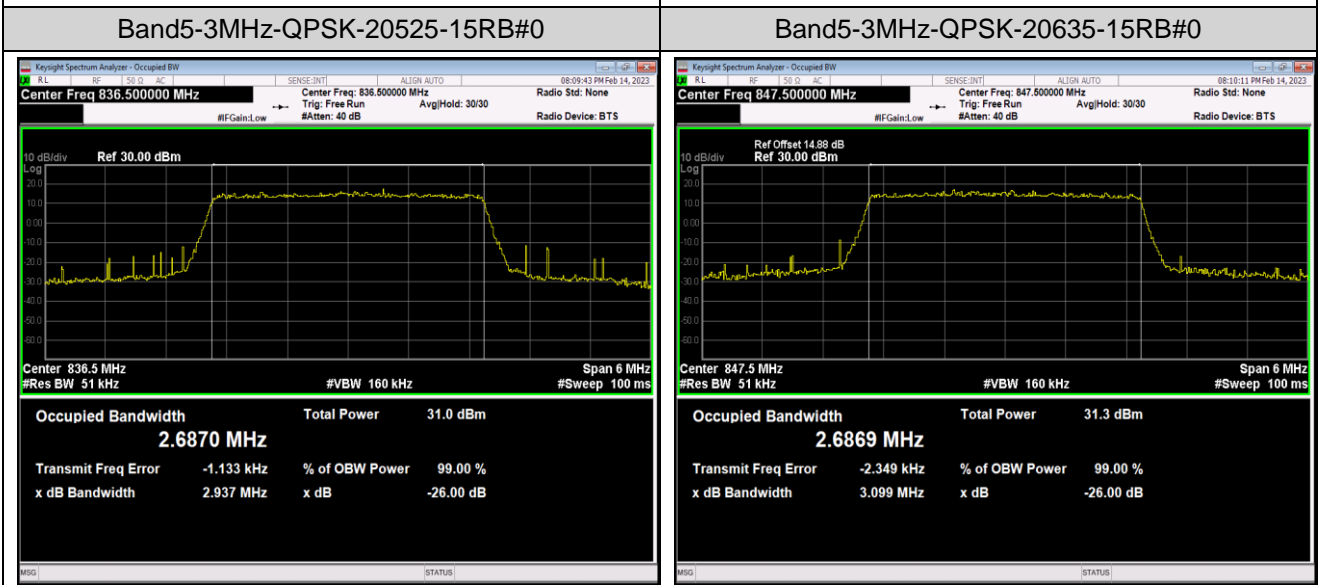

Band5-1.4MHz-QPSK-20643-6RB#0

Band5-1.4MHz-16QAM-20407-6RB#0

Band5-1.4MHz-16QAM-20525-6RB#0

Band5-1.4MHz-16QAM-20643-6RB#0

Band5-1.4MHz-64QAM-20407-6RB#0

Band5-1.4MHz-64QAM-20525-6RB#0

Band5-3MHz-16QAM-20635-15RB#0