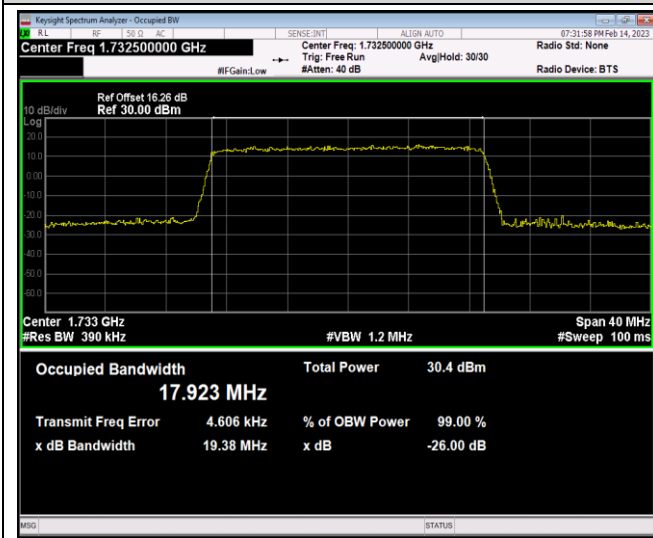

Band4-20MHz-16QAM-20175-100RB#0

Band4-20MHz-16QAM-20300-100RB#0

Band4-20MHz-64QAM-20050-100RB#0

Band4-20MHz-64QAM-20175-100RB#0

Band4-20MHz-64QAM-20300-100RB#0

Band5-1.4MHz-QPSK-20407-6RB#0

Band5-1.4MHz-QPSK-20525-6RB#0