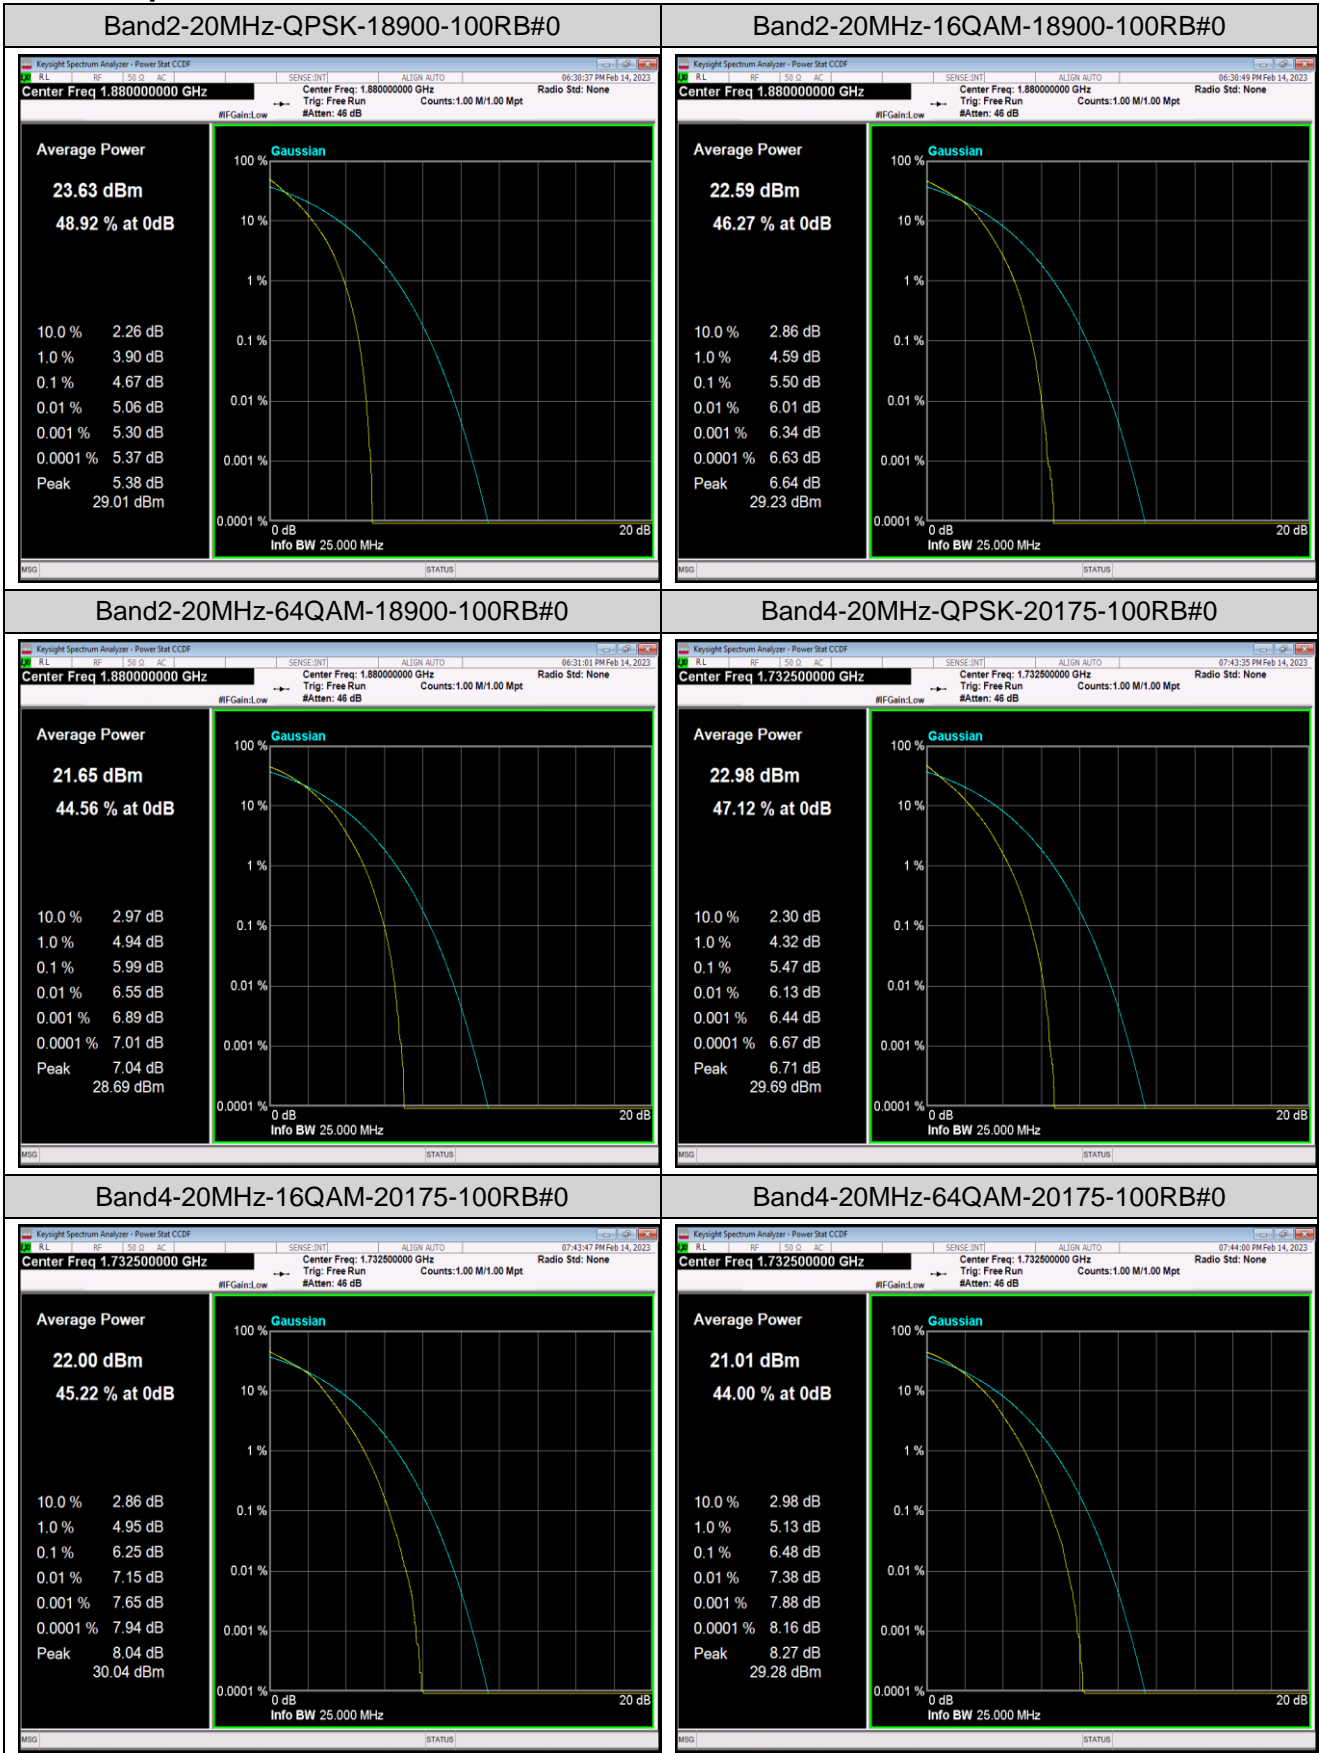

Test Graphs