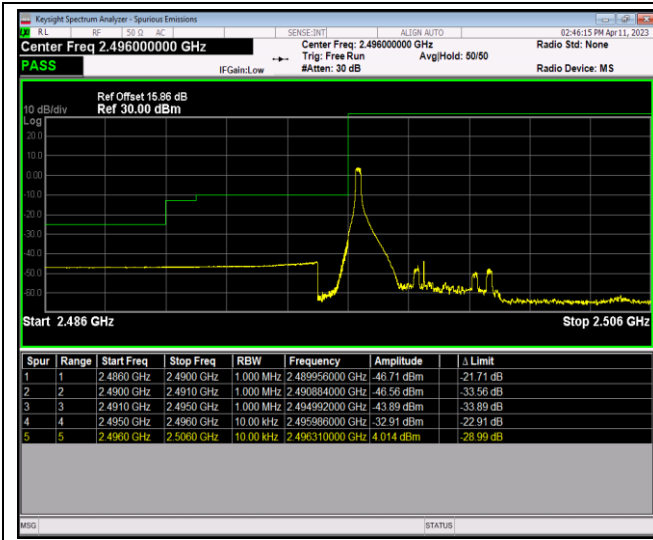

Band41-5MHz-64QAM-39675-1RB#0

Band41-5MHz-64QAM-39675-25RB#0