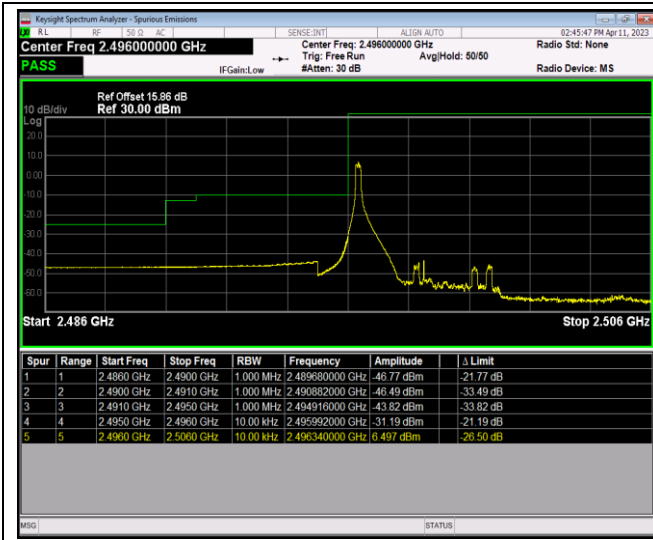

Band41-5MHz-16QAM-39675-1RB#0

Band41-5MHz-16QAM-39675-25RB#0