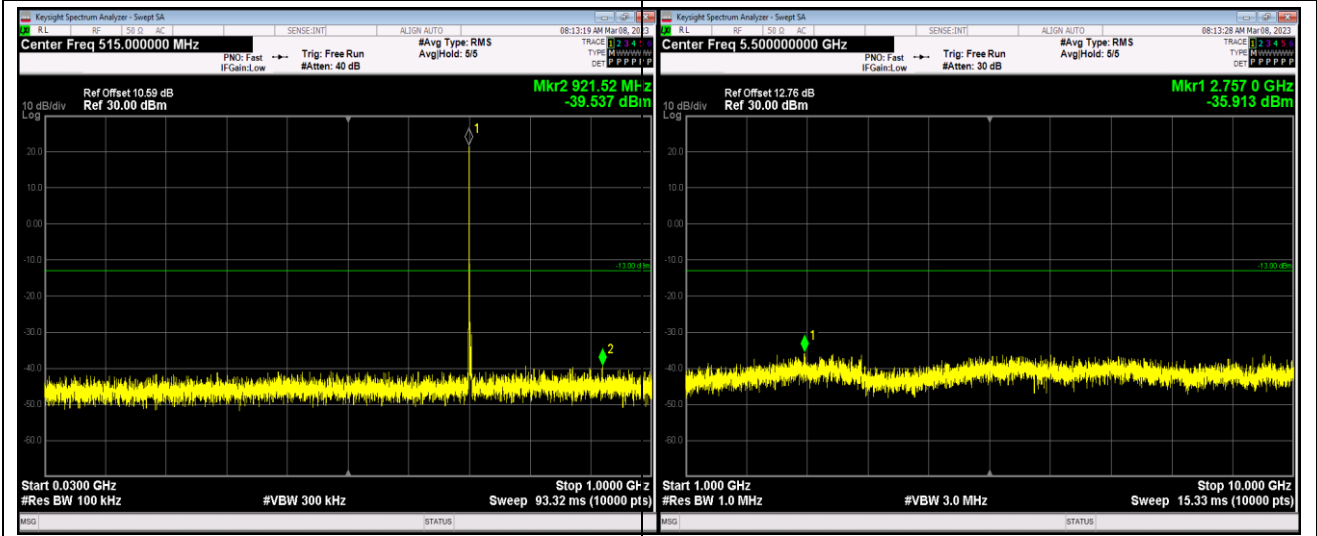

Band17-5MHz-64QAM-23790-1RB#0-Range1:30~1000MHz

Band17-5MHz-64QAM-23790-1RB#0-Range2:1000~10000MHz