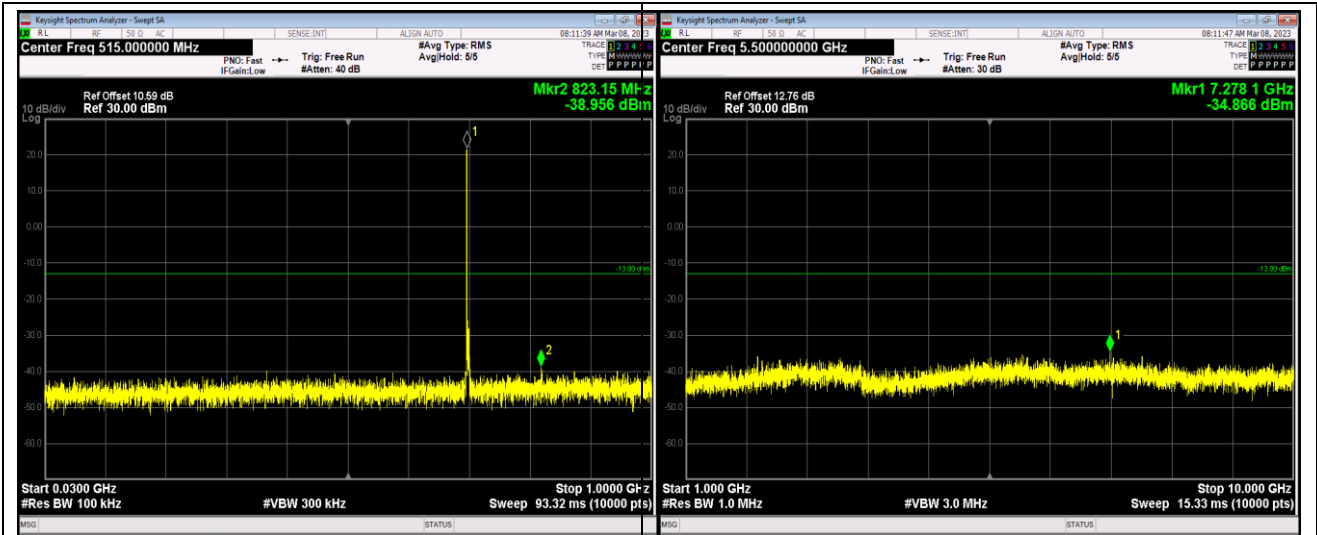

Band17-5MHz-QPSK-23790-1RB#0-Range2:1000~10000MHz

Band17-5MHz-QPSK-23790-1RB#0-Range1:30~1000MHz