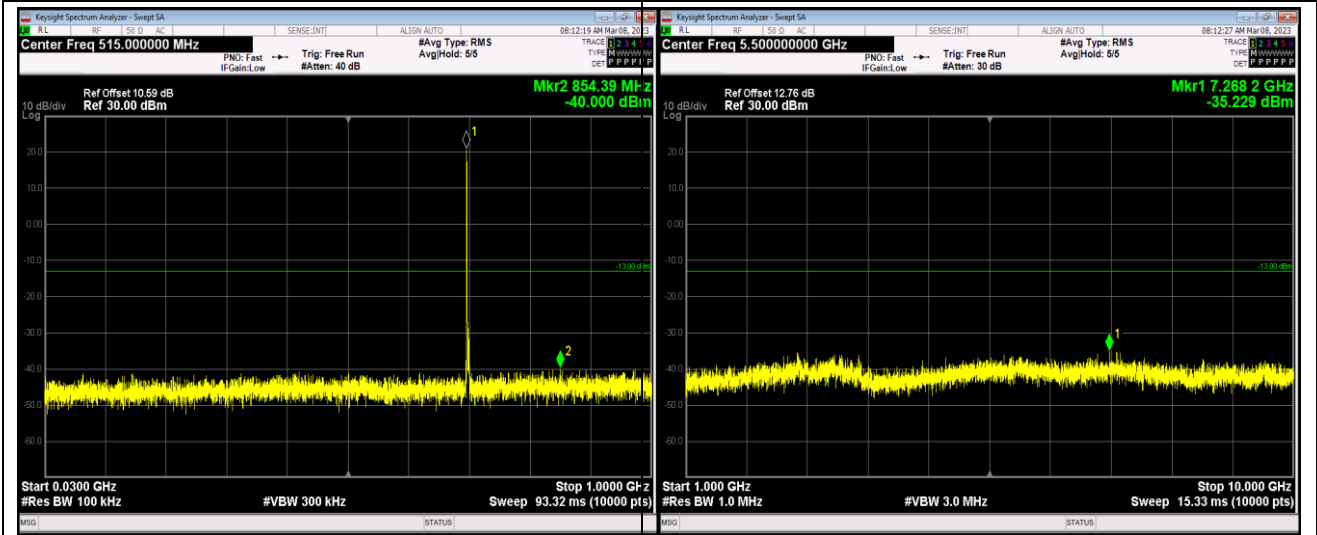

Band17-5MHz-64QAM-23755-1RB#0-Range1:30~1000MHz

Band17-5MHz-64QAM-23790-1RB#0-Range2:1000~10000MHz

Band17-5MHz-64QAM-23755-1RB#0-Range2:1000~10000MHz

Band17-5MHz-64QAM-23790-1RB#0-Range1:30~1000MHz