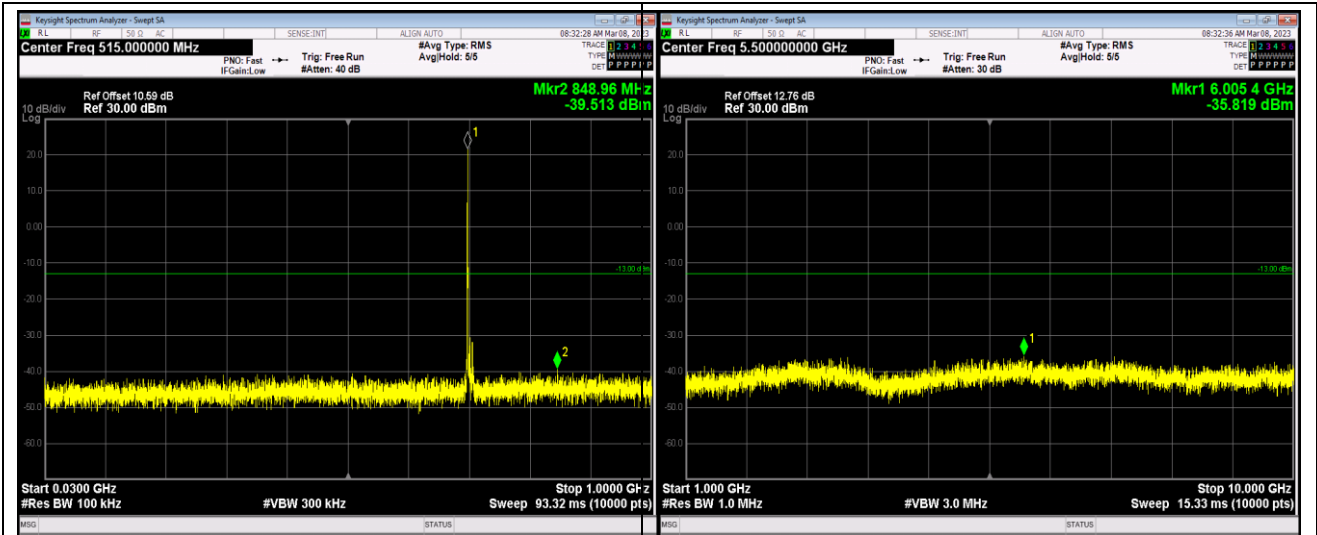

Band17-5MHz-64QAM-23755-1RB#0-Range1:30~1000MHz

Band17-5MHz-64QAM-23755-1RB#0-Range2:1000~10000MHz

Band17-5MHz-64QAM-23790-1RB#0-Range1:30~1000MHz

Band17-5MHz-64QAM-23790-1RB#0-Range2:1000~10000MHz

Band17-10MHz-QPSK-23800-1RB#0-Range1:30~1000MHz