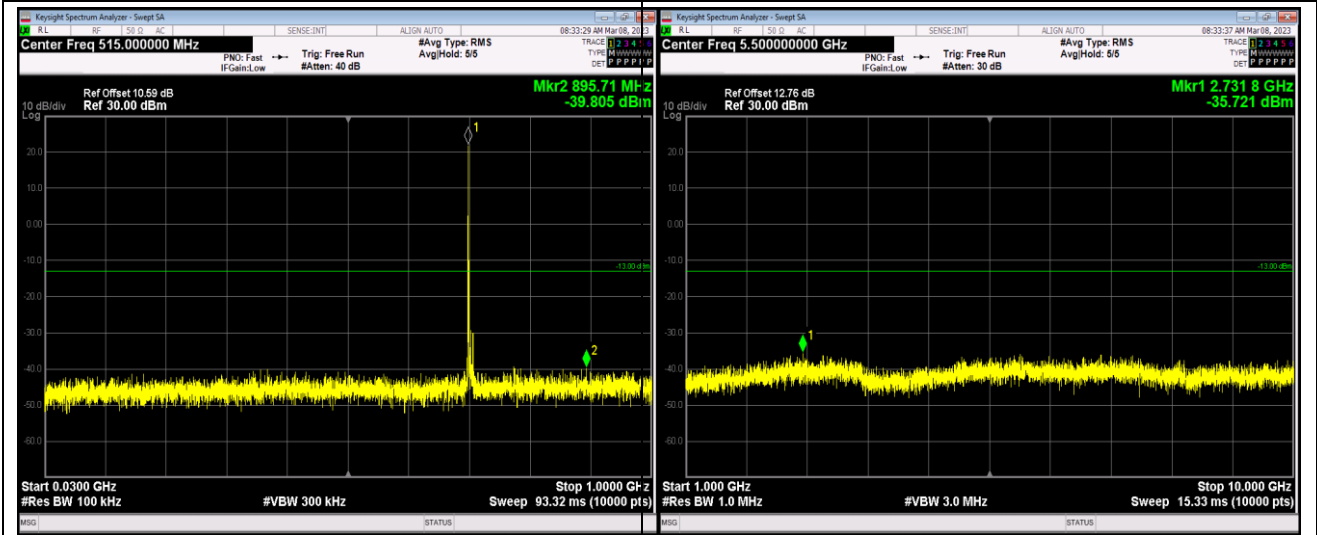

Band17-10MHz-QPSK-23800-1RB#0-Range1:30~1000MHz

Band17-10MHz-16QAM-23780-1RB#0-Range2:1000~10000MHz

Band17-10MHz-QPSK-23800-1RB#0-Range2:1000~10000MHz

Band17-10MHz-16QAM-23780-1RB#0-Range1:30~1000MHz