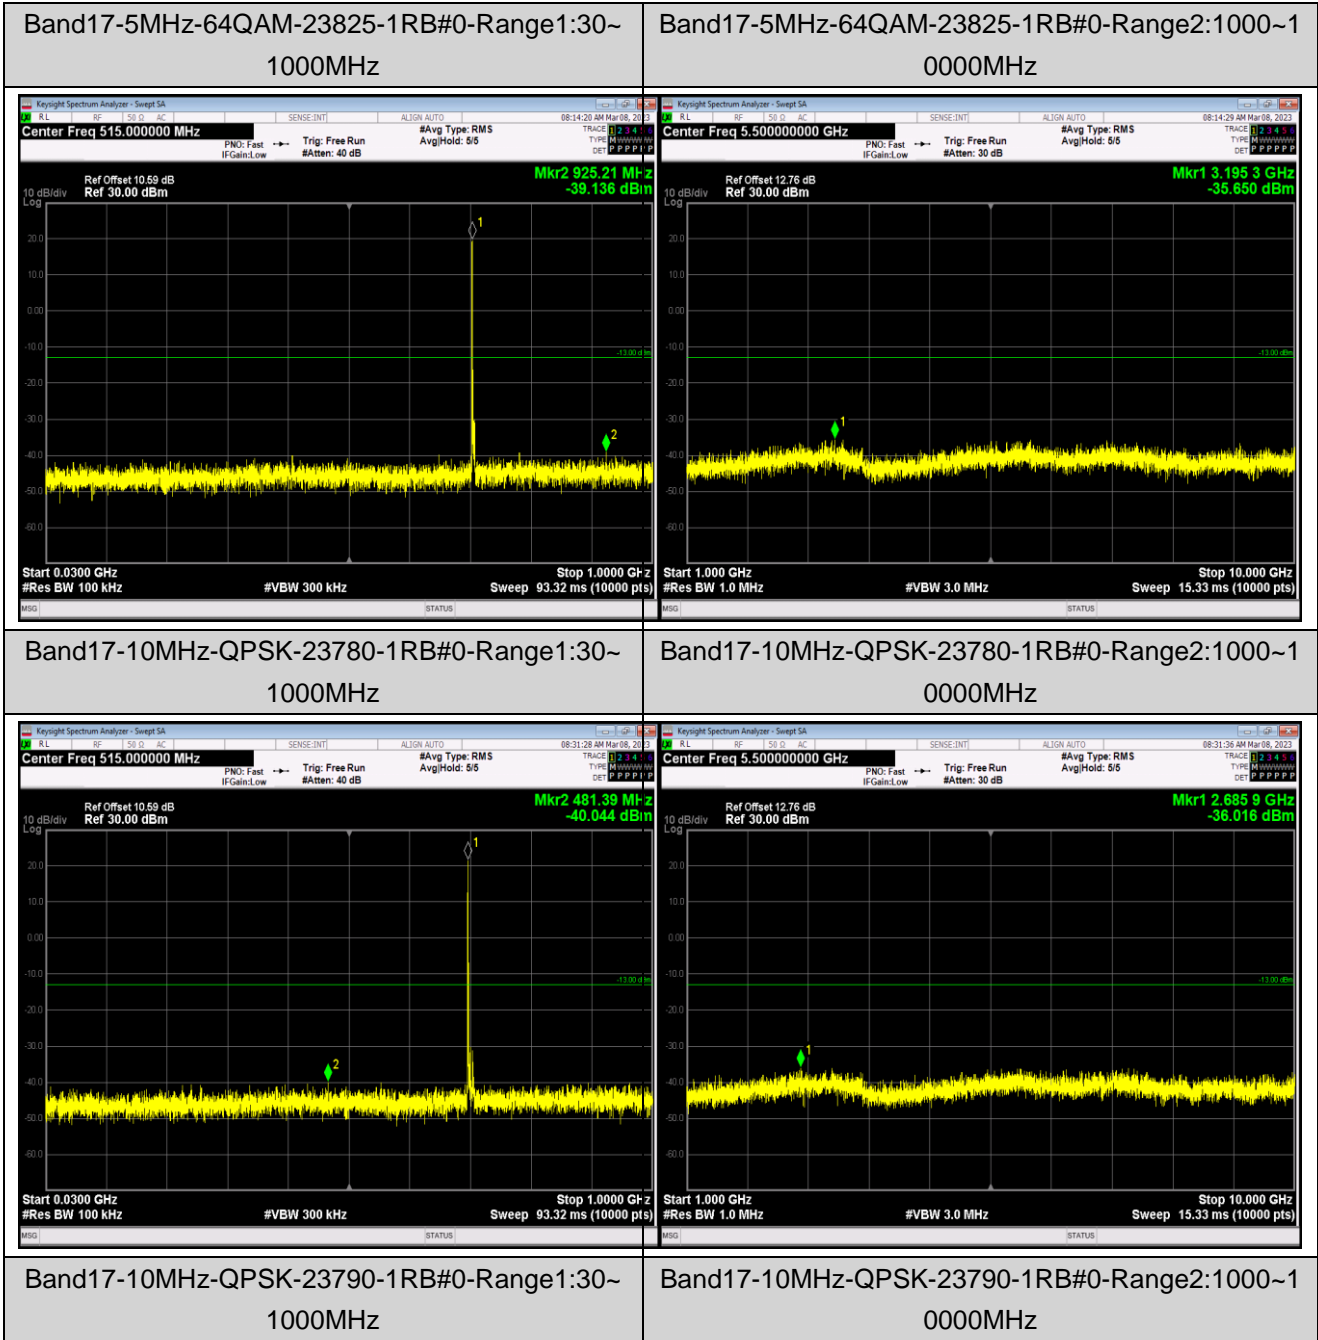

Band12-10MHz-64QAM-23060-1RB#0-Range2:1000~
10000MHz

Band17-5MHz-QPSK-23790-1RB#0-Range1:30~1000MHz

Band17-5MHz-QPSK-23790-1RB#0-Range2:1000~10000MHz

Band17-5MHz-QPSK-23825-1RB#0-Range1:30~1000MHz

Band17-5MHz-QPSK-23825-1RB#0-Range2:1000~10000MHz

Band17-5MHz-64QAM-23755-1RB#0-Range1:30~1000MHz

Band17-5MHz-64QAM-23755-1RB#0-Range2:1000~10000MHz

Band17-5MHz-64QAM-23790-1RB#0-Range1:30~1000MHz

Band17-5MHz-64QAM-23790-1RB#0-Range2:1000~10000MHz

Band17-10MHz-QPSK-23800-1RB#0-Range1:30~1000MHz

Band17-10MHz-QPSK-23800-1RB#0-Range2:1000~10000MHz

Band17-10MHz-16QAM-23780-1RB#0-Range1:30~1000MHz

Band17-10MHz-16QAM-23780-1RB#0-Range2:1000~10000MHz