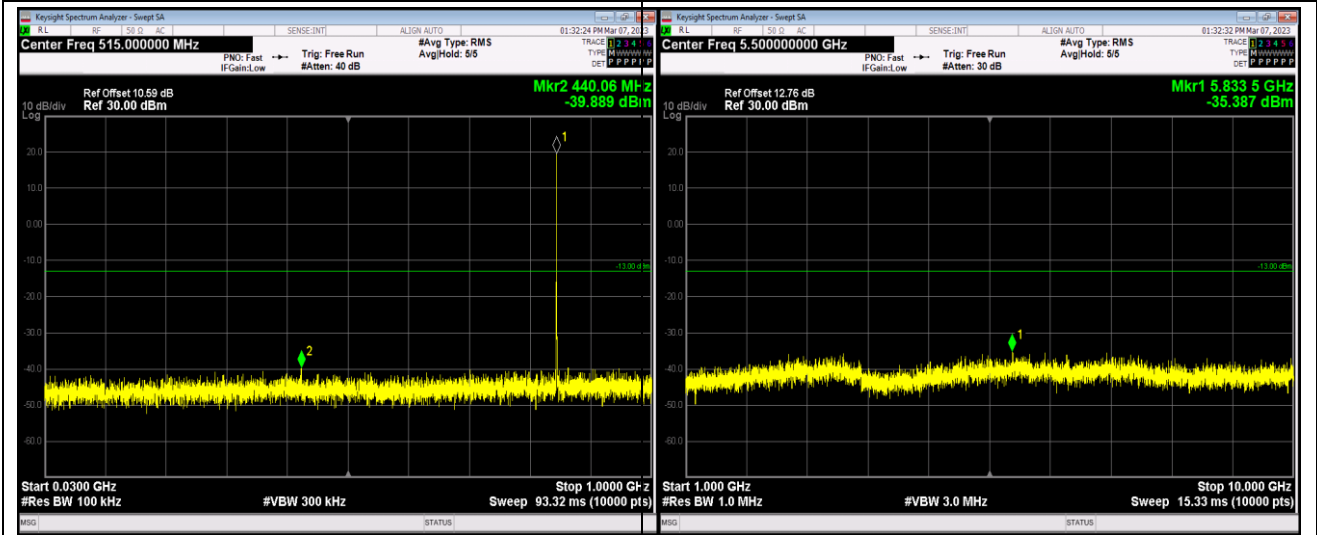

Band5-1.4MHz-QPSK-20525-1RB#0-Range1:30~1000MHz

Band5-1.4MHz-QPSK-20525-1RB#0-Range2:1000~10000MHz

Band5-1.4MHz-16QAM-20643-1RB#0-Range1:30~1000MHz

Band5-1.4MHz-16QAM-20643-1RB#0-Range2:1000~10000MHz

Band5-1.4MHz-64QAM-20407-1RB#0-Range1:30~1000MHz