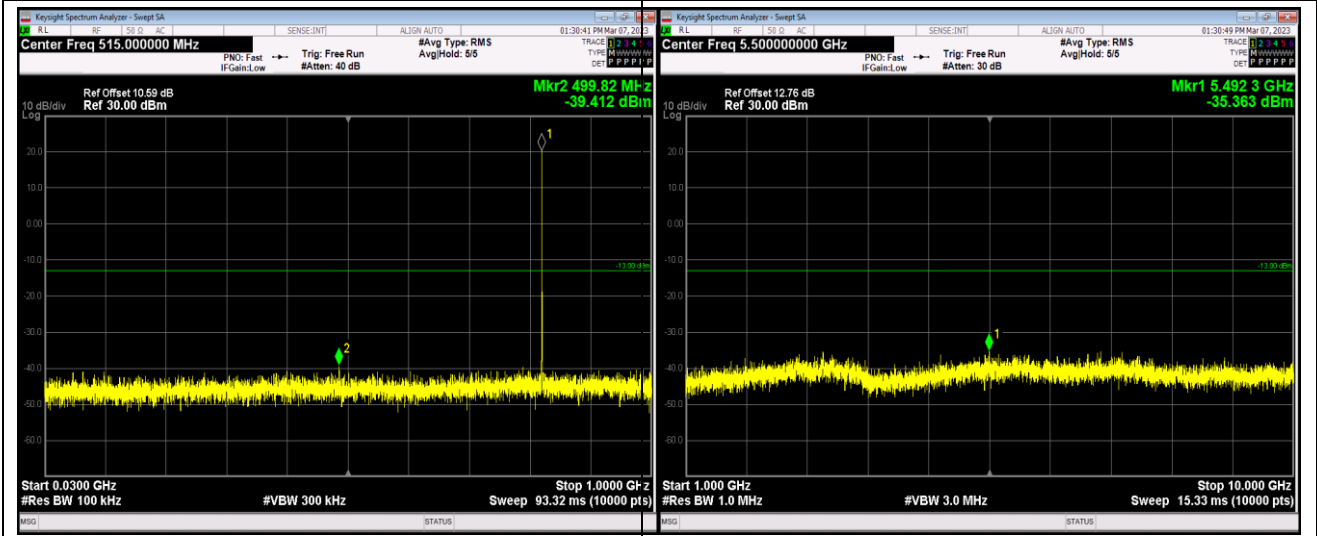

Band5-1.4MHz-64QAM-20407-1RB#0-Range1:30~1000MHz

Band5-1.4MHz-64QAM-20407-1RB#0-Range2:1000~10000MHz