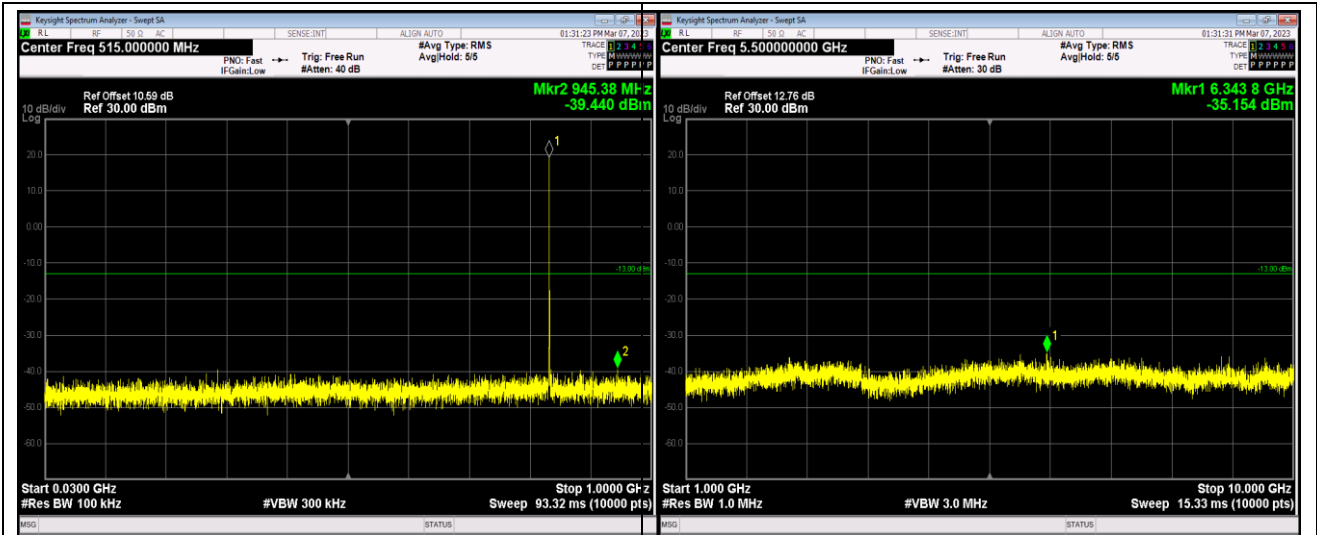

Band5-1.4MHz-16QAM-20643-1RB#0-Range2:1000~10000MHz

Band5-1.4MHz-16QAM-20643-1RB#0-Range1:30~1000MHz