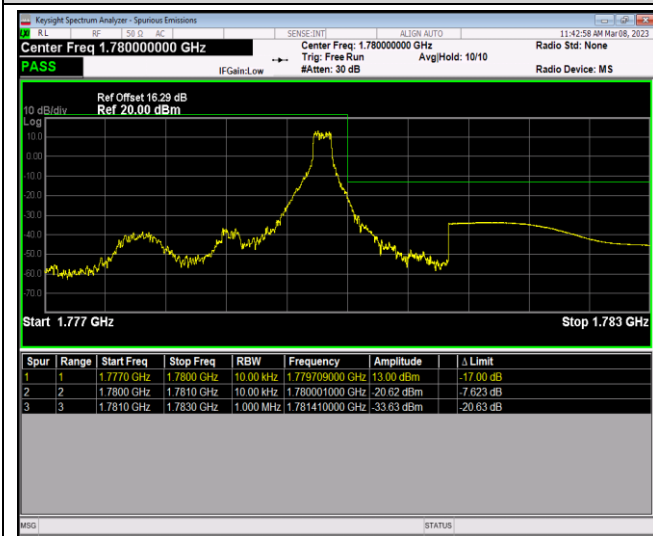

Band66-1.4MHz-QPSK-132665-6RB#0

Band66-1.4MHz-16QAM-131979-1RB#0

Band66-1.4MHz-16QAM-131979-1RB#5

Band66-1.4MHz-16QAM-131979-6RB#0

Band66-1.4MHz-16QAM-132665-1RB#0

Band66-1.4MHz-16QAM-132665-1RB#5

Band66-1.4MHz-16QAM-132665-6RB#0