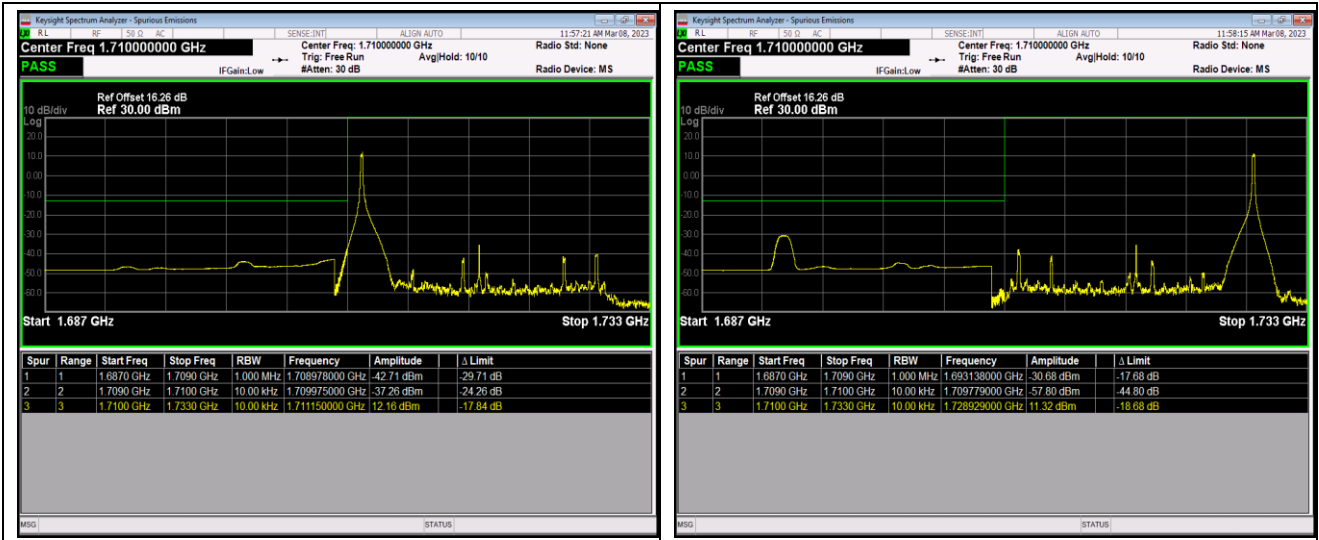

Band66-20MHz-QPSK-132072-1RB#0

Band66-20MHz-QPSK-132072-1RB#99

Band66-20MHz-QPSK-132072-100RB#0

Band66-20MHz-QPSK-132572-1RB#0