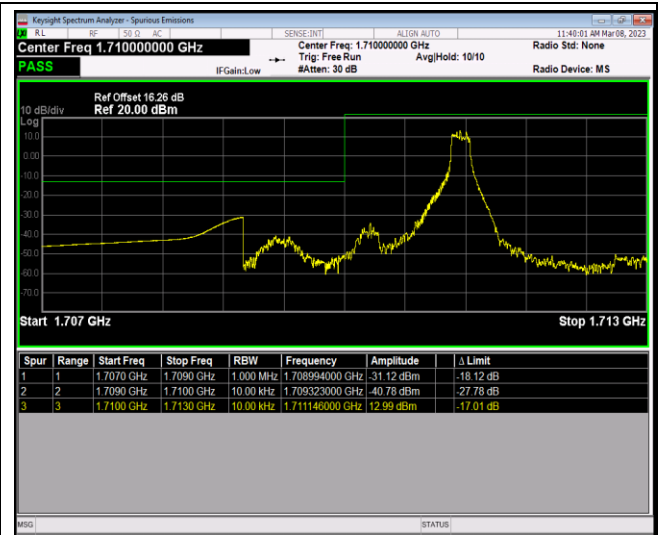

Band66-1.4MHz-64QAM-131979-1RB#5

Band66-1.4MHz-64QAM-132665-1RB#0