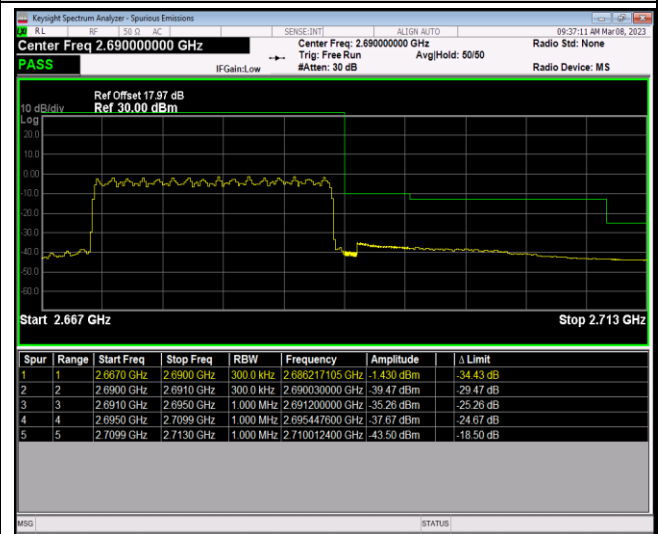

Band41-20MHz-64QAM-41490-100RB#0

Band66-1.4MHz-QPSK-131979-1RB#5