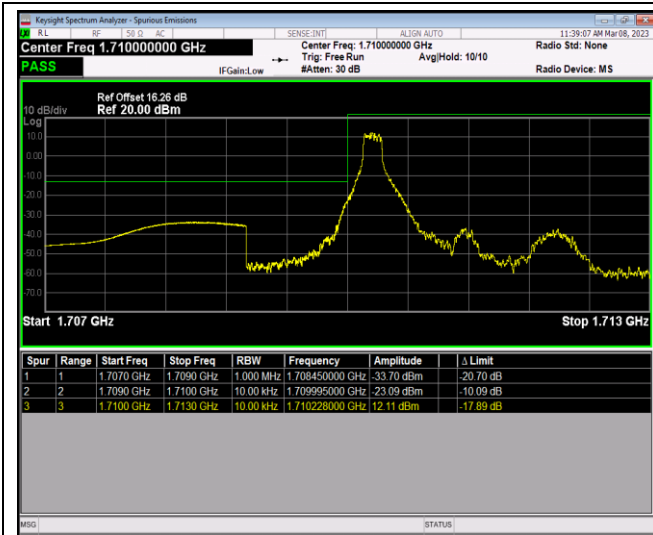

Band66-1.4MHz-64QAM-131979-1RB#0

Band66-1.4MHz-64QAM-131979-6RB#0