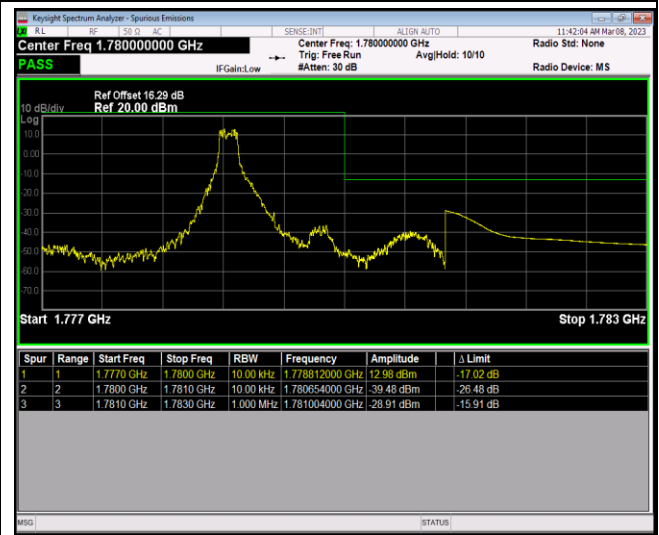

Band66-1.4MHz-QPSK-132665-6RB#0

Band66-1.4MHz-16QAM-131979-1RB#0

Band66-1.4MHz-16QAM-131979-1RB#5

Band66-1.4MHz-16QAM-131979-6RB#0

Band66-1.4MHz-16QAM-132665-1RB#0

Band66-1.4MHz-16QAM-132665-1RB#5

Band66-1.4MHz-16QAM-132665-6RB#0