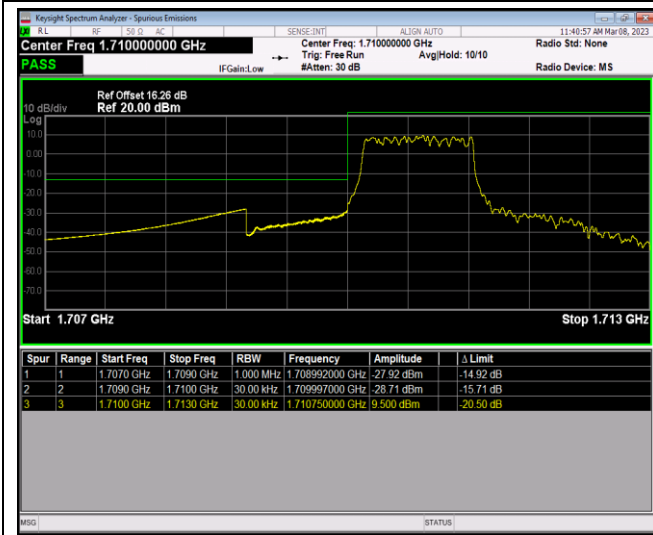

Band66-1.4MHz-QPSK-132665-6RB#0

Band66-1.4MHz-16QAM-131979-1RB#0

Band66-1.4MHz-16QAM-131979-1RB#5

Band66-1.4MHz-16QAM-131979-6RB#0

Band66-1.4MHz-16QAM-132665-1RB#0

Band66-1.4MHz-16QAM-132665-1RB#5

Band66-1.4MHz-16QAM-132665-6RB#0