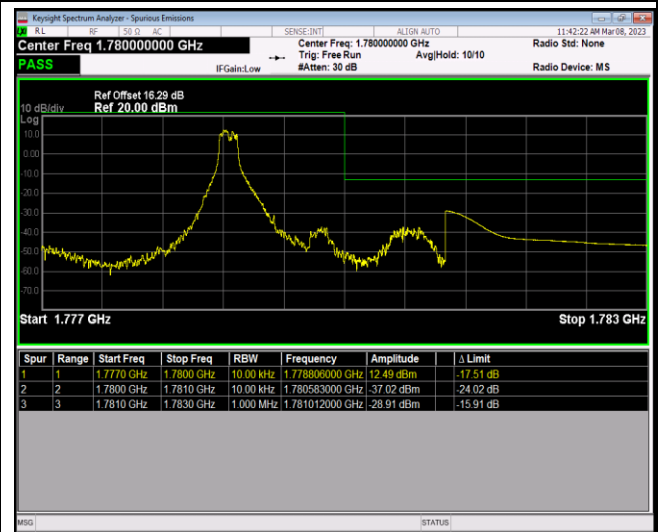

Band66-1.4MHz-64QAM-131979-1RB#0

Band66-1.4MHz-64QAM-131979-1RB#5

Band66-1.4MHz-64QAM-131979-6RB#0

Band66-1.4MHz-64QAM-132665-1RB#0

Band66-1.4MHz-64QAM-132665-1RB#5

Band66-1.4MHz-64QAM-132665-6RB#0

Band66-20MHz-QPSK-132072-1RB#0