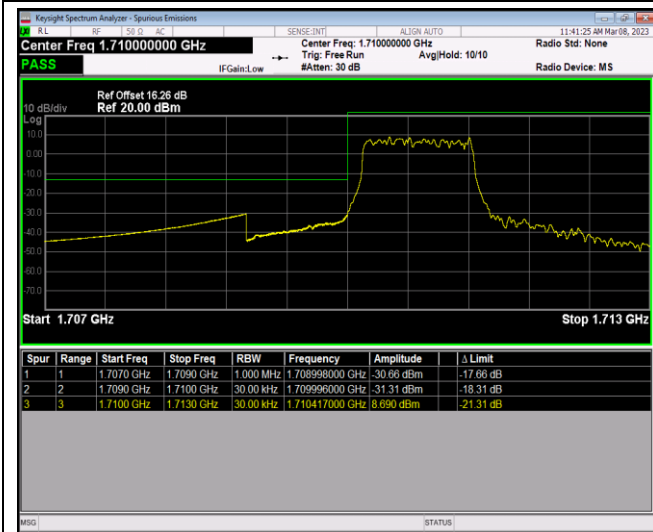

Band66-1.4MHz-64QAM-131979-1RB#0

Band66-1.4MHz-64QAM-131979-1RB#5

Band66-1.4MHz-64QAM-131979-6RB#0

Band66-1.4MHz-64QAM-132665-1RB#0

Band66-1.4MHz-64QAM-132665-1RB#5

Band66-1.4MHz-64QAM-132665-6RB#0

Band66-20MHz-QPSK-132072-1RB#0