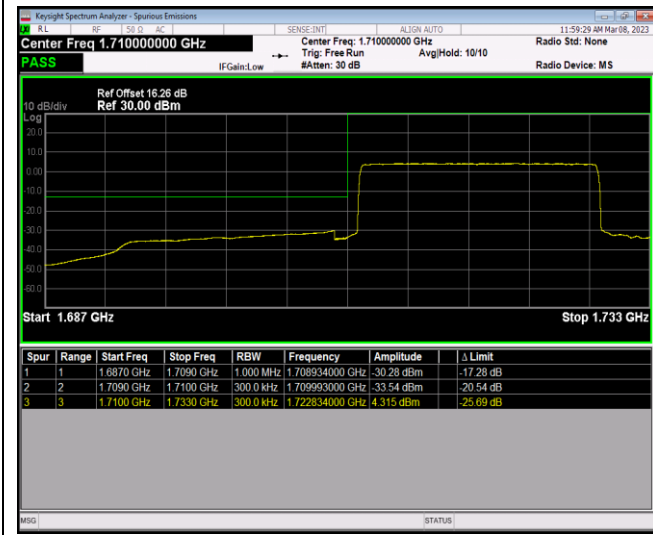

Band66-20MHz-QPSK-132072-100RB#0

Band66-20MHz-QPSK-132572-1RB#99