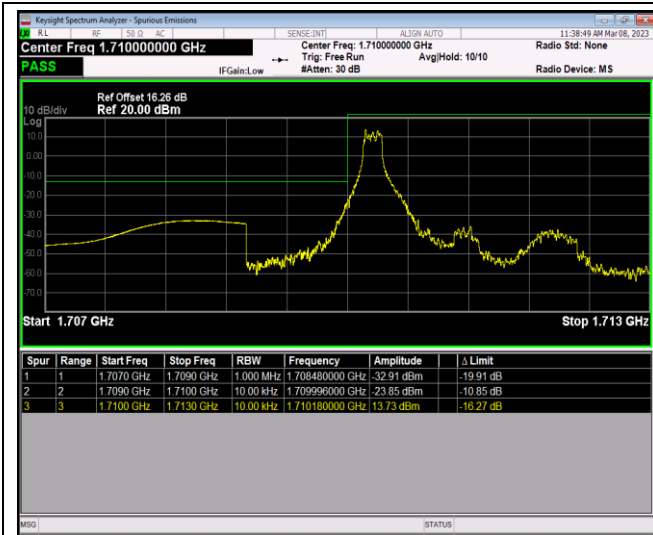

Band66-1.4MHz-16QAM-131979-1RB#0

Band66-1.4MHz-16QAM-131979-6RB#0