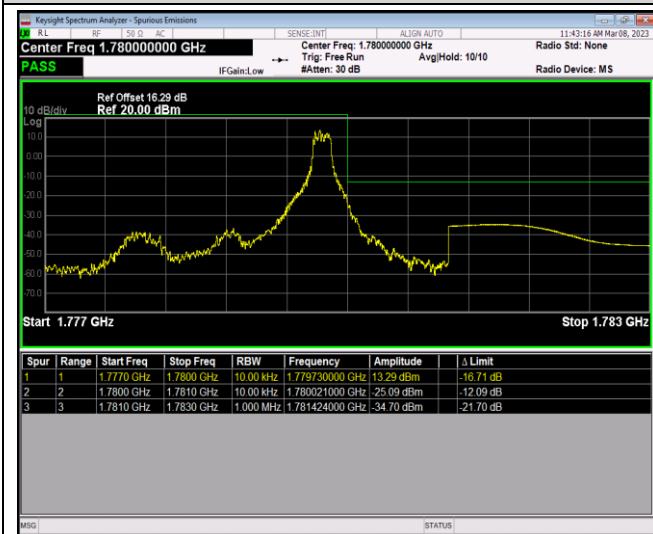

Band66-1.4MHz-64QAM-131979-1RB#0

Band66-1.4MHz-64QAM-131979-1RB#5

Band66-1.4MHz-64QAM-131979-6RB#0

Band66-1.4MHz-64QAM-132665-1RB#0

Band66-1.4MHz-64QAM-132665-1RB#5

Band66-1.4MHz-64QAM-132665-6RB#0

Band66-20MHz-QPSK-132072-1RB#0