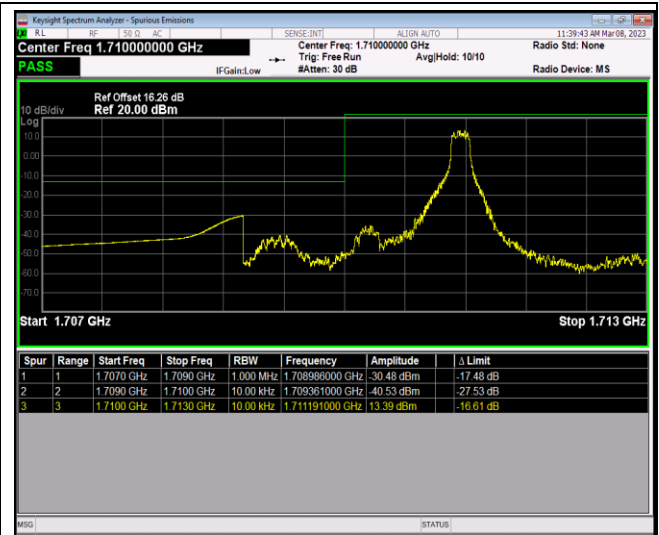

Band66-1.4MHz-QPSK-132665-6RB#0

Band66-1.4MHz-16QAM-131979-1RB#0

Band66-1.4MHz-16QAM-131979-1RB#5

Band66-1.4MHz-16QAM-131979-6RB#0

Band66-1.4MHz-16QAM-132665-1RB#0

Band66-1.4MHz-16QAM-132665-1RB#5

Band66-1.4MHz-16QAM-132665-6RB#0