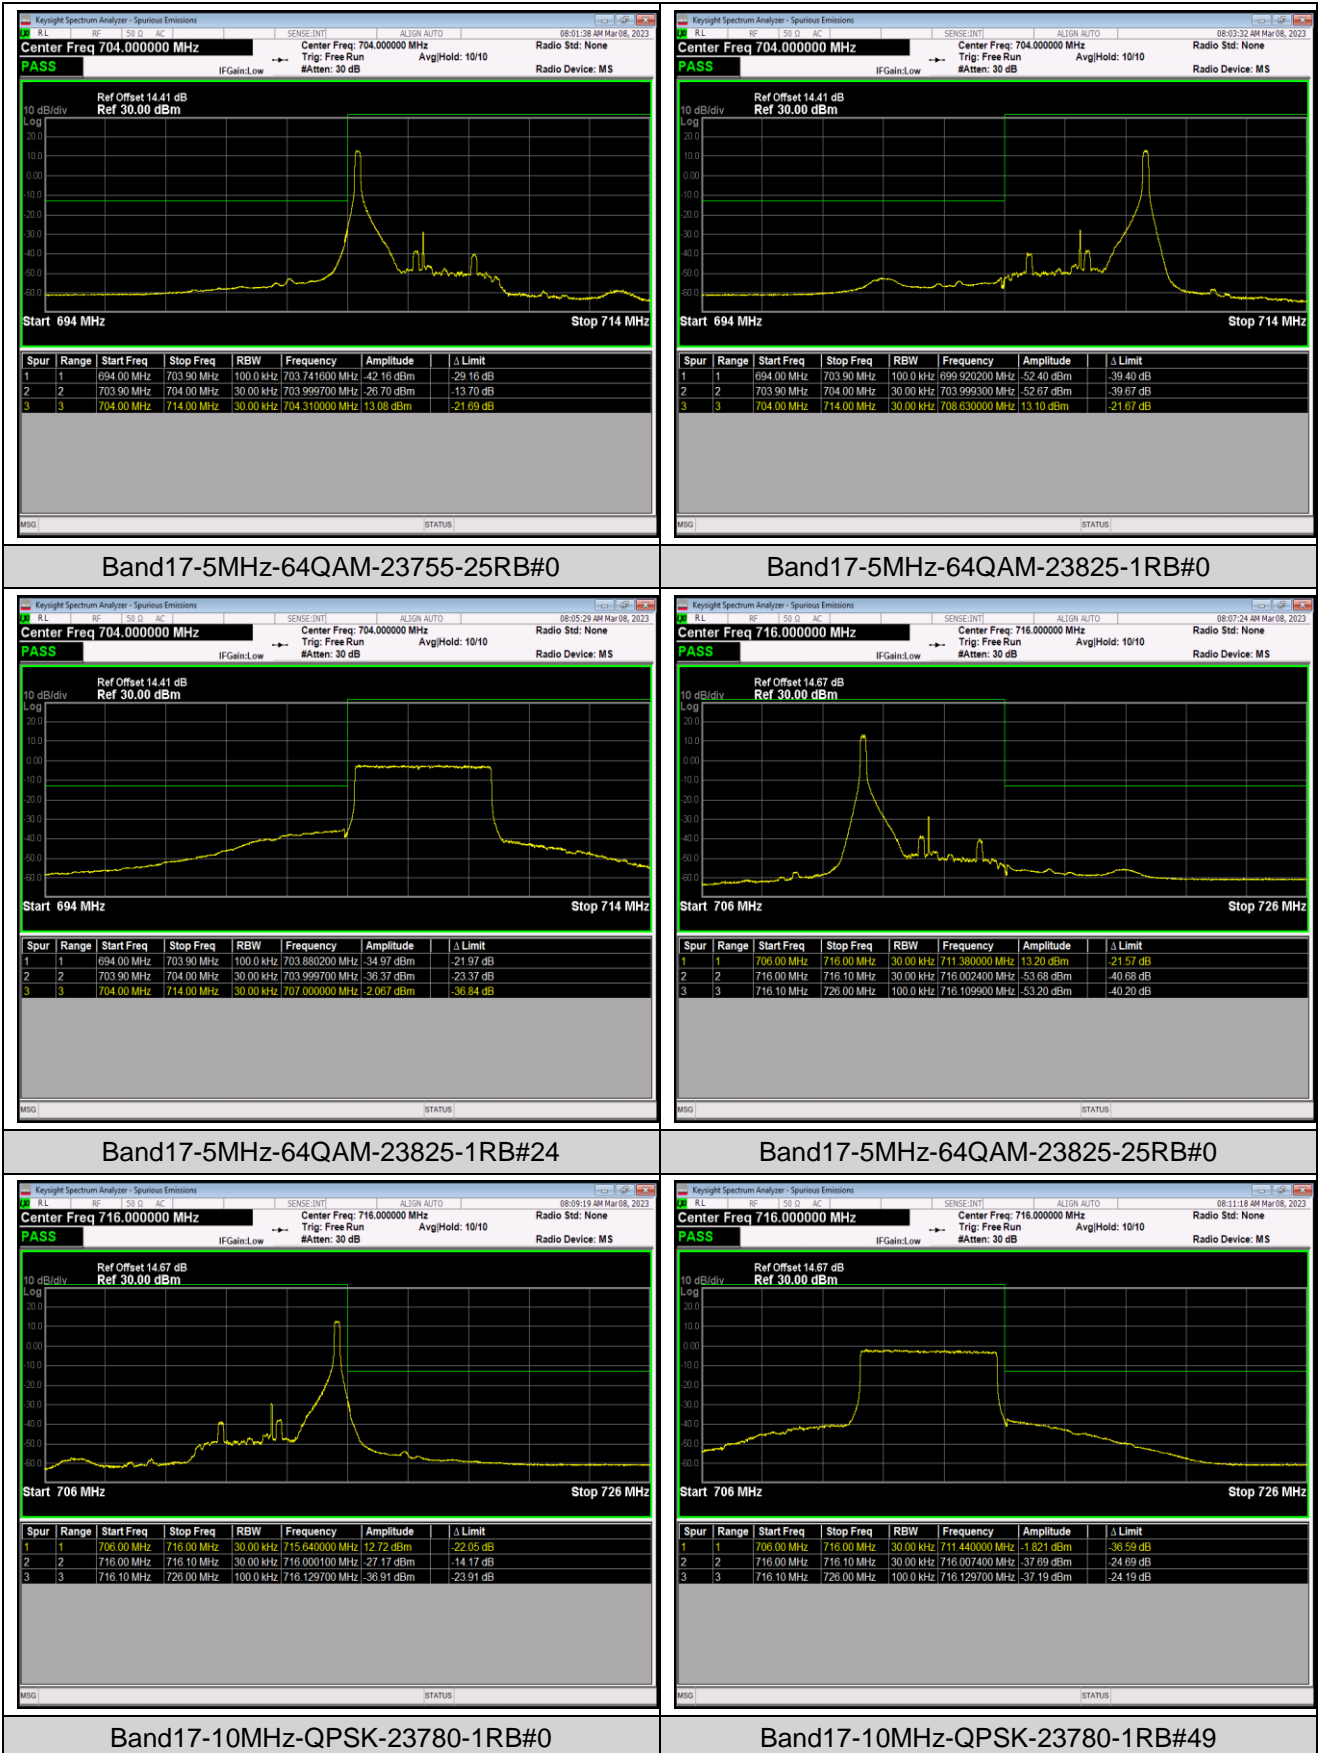

Band17-5MHz-16QAM-23825-1RB#24

Band17-5MHz-16QAM-23825-25RB#0

Band17-5MHz-64QAM-23755-1RB#0

Band17-5MHz-64QAM-23755-1RB#24

Band17-5MHz-64QAM-23755-25RB#0

Band17-5MHz-64QAM-23825-1RB#0

Band17-5MHz-64QAM-23825-1RB#24