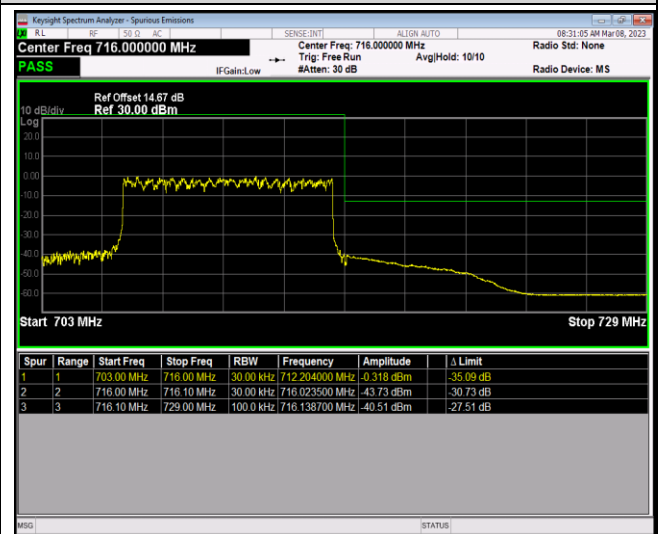

Band17-10MHz-64QAM-23780-1RB#49

Band17-10MHz-64QAM-23780-50RB#0

Band17-10MHz-64QAM-23800-1RB#0

Band17-10MHz-64QAM-23800-1RB#49

Band17-10MHz-64QAM-23800-50RB#0

Band41-5MHz-QPSK-39675-1RB#0

Band41-5MHz-QPSK-39675-1RB#24