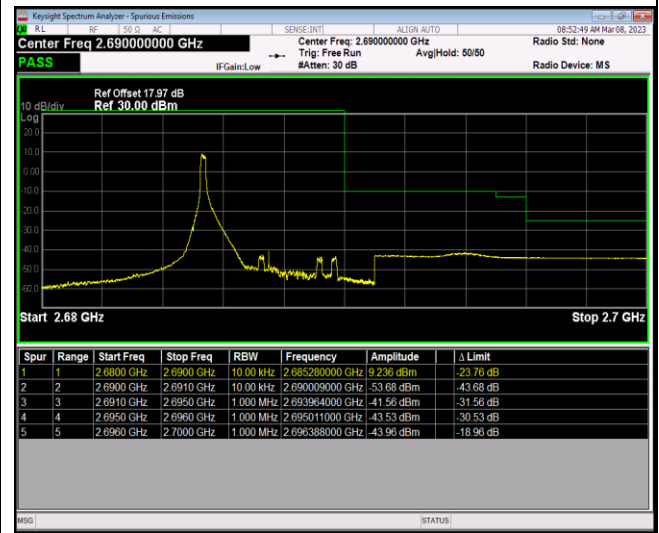

Band41-5MHz-QPSK-41565-1RB#0

Band41-5MHz-QPSK-41565-25RB#0