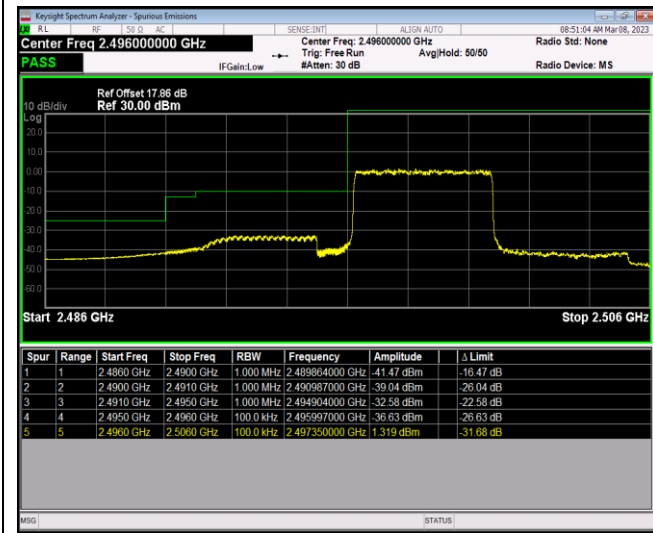

Band41-5MHz-QPSK-39675-25RB#0

Band41-5MHz-QPSK-41565-1RB#24