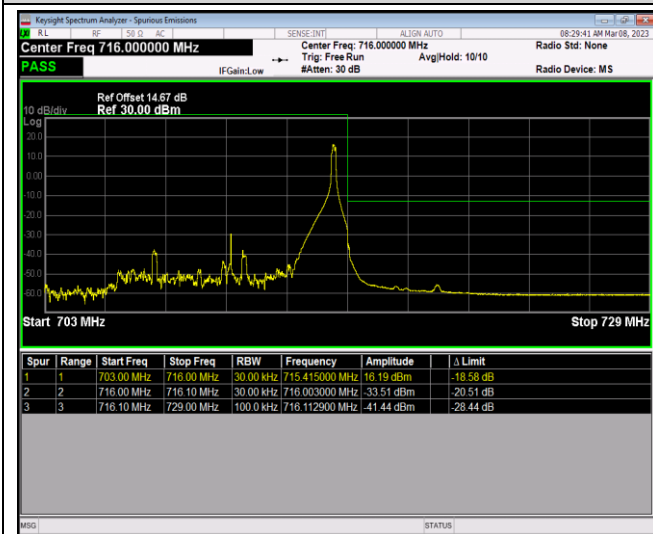

Band17-10MHz-64QAM-23780-1RB#49

Band17-10MHz-64QAM-23780-50RB#0

Band17-10MHz-64QAM-23800-1RB#0

Band17-10MHz-64QAM-23800-1RB#49

Band17-10MHz-64QAM-23800-50RB#0

Band41-5MHz-QPSK-39675-1RB#0

Band41-5MHz-QPSK-39675-1RB#24