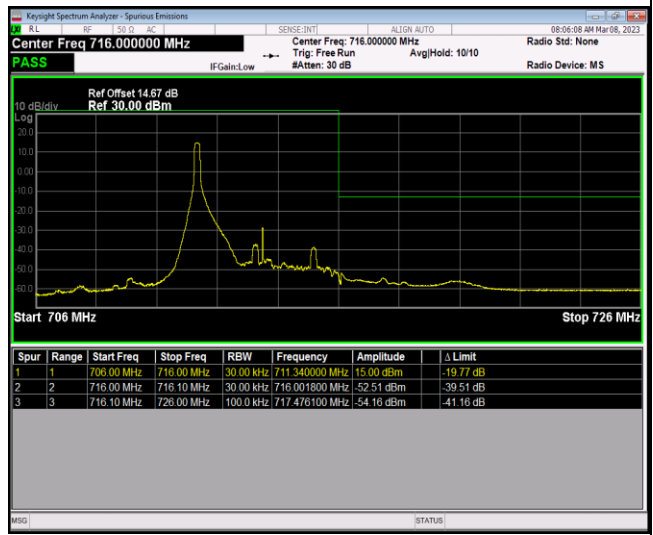

Band17-5MHz-QPSK-23825-1RB#0

Band17-5MHz-QPSK-23825-25RB#0