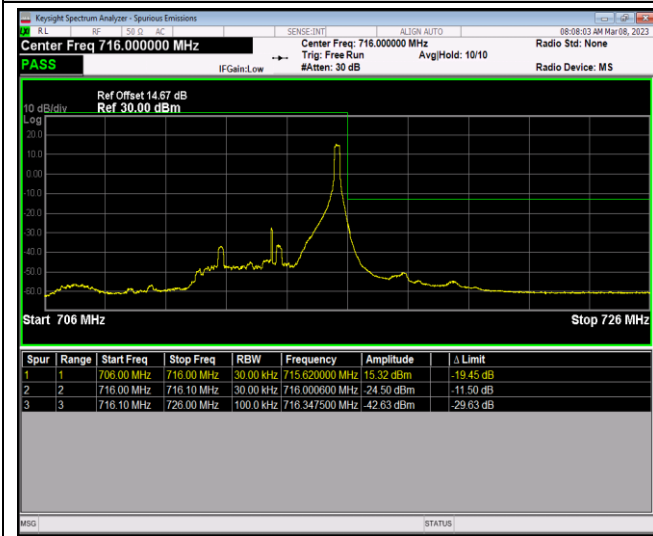

Band17-5MHz-QPSK-23825-1RB#24

Band17-5MHz-16QAM-23755-1RB#0