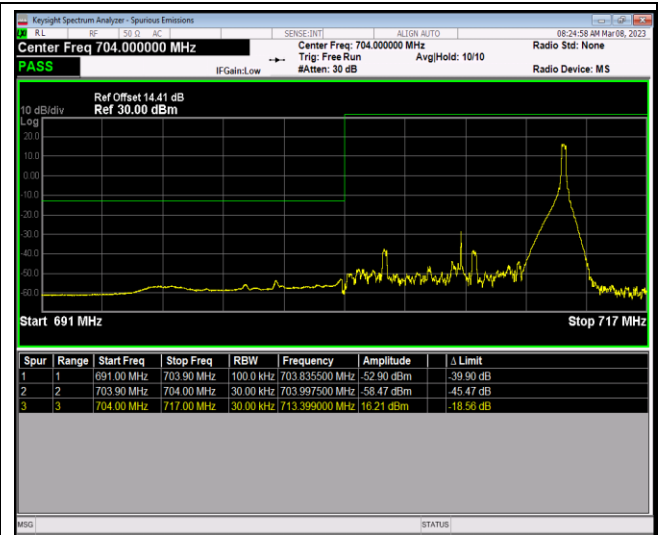

Band17-10MHz-16QAM-23780-1RB#49

Band17-10MHz-16QAM-23800-1RB#0