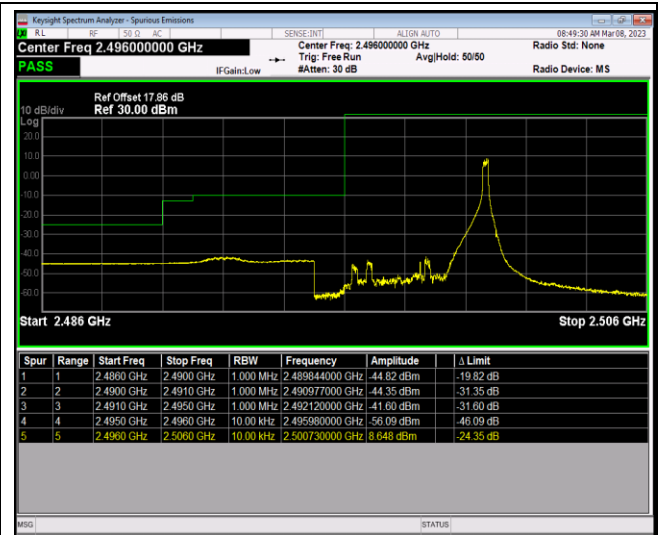

Band41-5MHz-QPSK-39675-1RB#24

Band41-5MHz-QPSK-41565-1RB#0