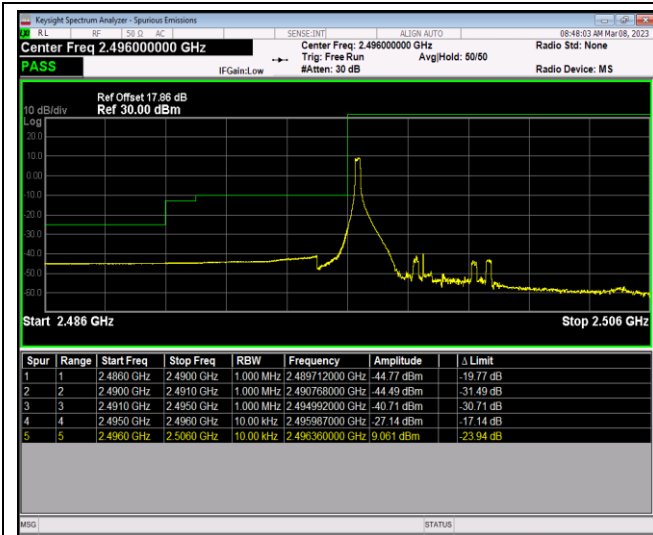

Band17-10MHz-64QAM-23780-1RB#49

Band17-10MHz-64QAM-23780-50RB#0

Band17-10MHz-64QAM-23800-1RB#0

Band17-10MHz-64QAM-23800-1RB#49

Band17-10MHz-64QAM-23800-50RB#0

Band41-5MHz-QPSK-39675-1RB#0

Band41-5MHz-QPSK-39675-1RB#24