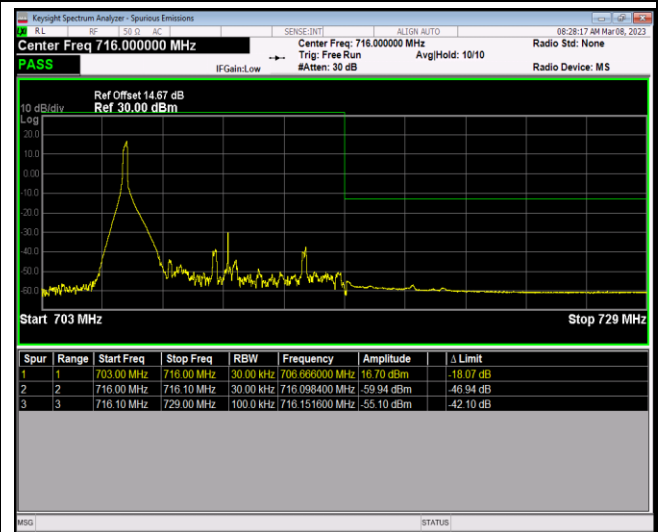

Band17-10MHz-64QAM-23780-1RB#49

Band17-10MHz-64QAM-23780-50RB#0

Band17-10MHz-64QAM-23800-1RB#0

Band17-10MHz-64QAM-23800-1RB#49

Band17-10MHz-64QAM-23800-50RB#0

Band41-5MHz-QPSK-39675-1RB#0

Band41-5MHz-QPSK-39675-1RB#24