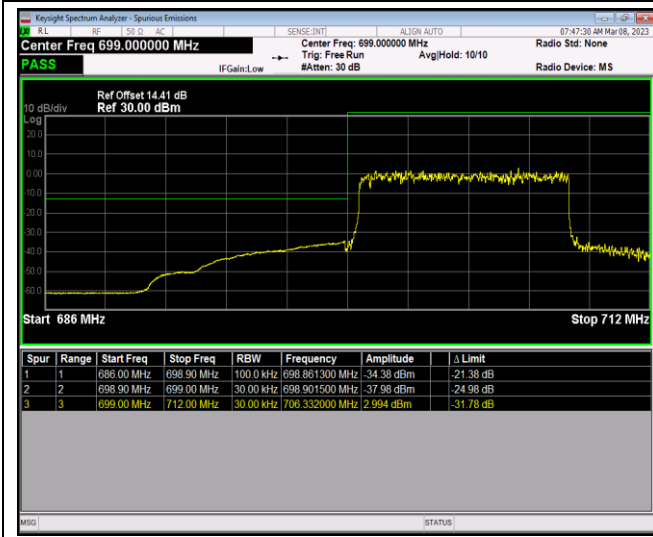

Band12-10MHz-QPSK-23060-50RB#0

Band12-10MHz-QPSK-23130-1RB#49