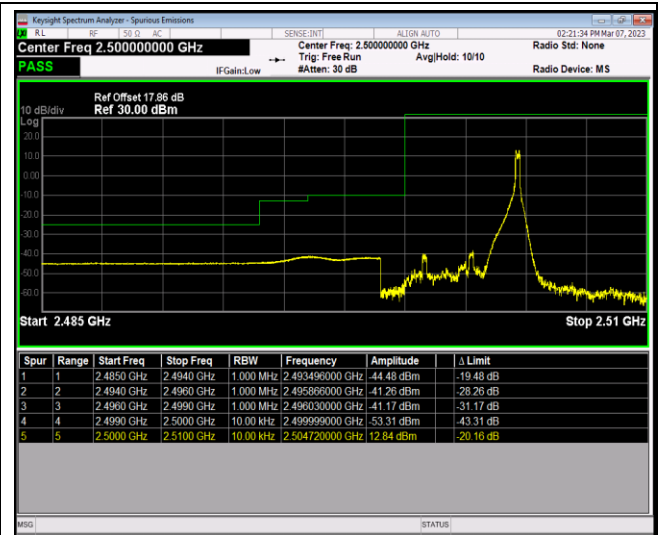

Band5-10MHz-64QAM-20600-1RB#0

Band5-10MHz-64QAM-20600-1RB#49

Band5-10MHz-64QAM-20600-50RB#0

Band7-5MHz-QPSK-20775-1RB#0

Band7-5MHz-QPSK-20775-1RB#24

Band7-5MHz-QPSK-20775-25RB#0

Band7-5MHz-QPSK-21425-1RB#0

Band7-5MHz-QPSK-21425-1RB#24