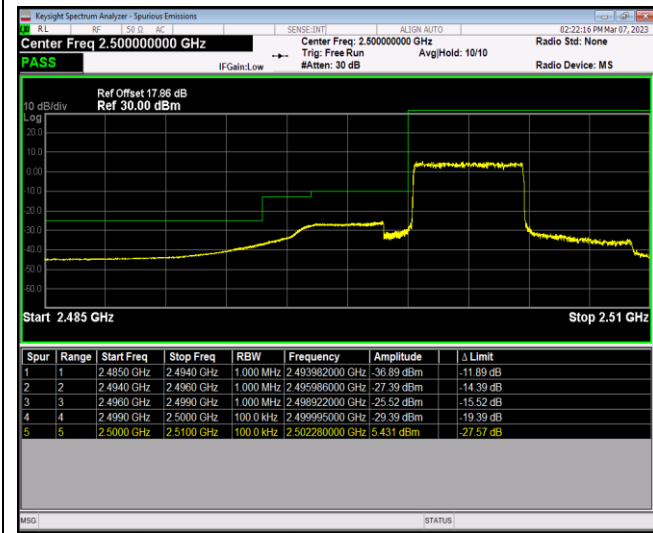

Band5-10MHz-64QAM-20600-1RB#0

Band5-10MHz-64QAM-20600-1RB#49

Band5-10MHz-64QAM-20600-50RB#0

Band7-5MHz-QPSK-20775-1RB#0

Band7-5MHz-QPSK-20775-1RB#24

Band7-5MHz-QPSK-20775-25RB#0

Band7-5MHz-QPSK-21425-1RB#0

Band7-5MHz-QPSK-21425-1RB#24