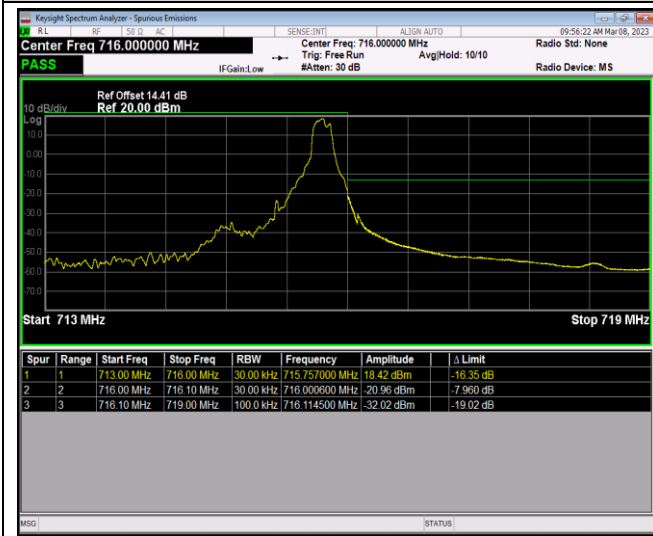

Band12-1.4MHz-QPSK-23173-1RB#5

Band12-1.4MHz-16QAM-23017-1RB#0