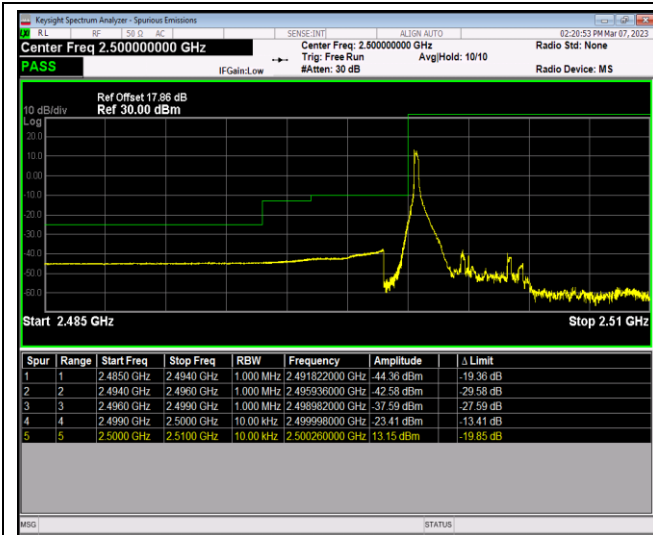

Band5-10MHz-64QAM-20600-1RB#0

Band5-10MHz-64QAM-20600-1RB#49

Band5-10MHz-64QAM-20600-50RB#0

Band7-5MHz-QPSK-20775-1RB#0

Band7-5MHz-QPSK-20775-1RB#24

Band7-5MHz-QPSK-20775-25RB#0

Band7-5MHz-QPSK-21425-1RB#0

Band7-5MHz-QPSK-21425-1RB#24