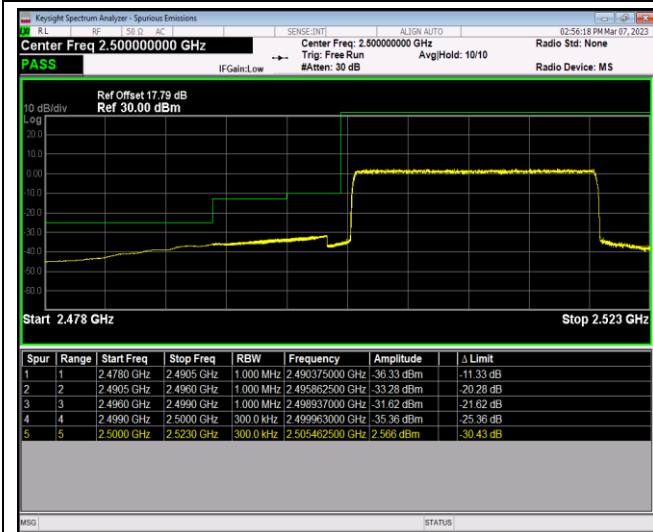

Band7-20MHz-64QAM-20850-100RB#0

Band7-20MHz-64QAM-21350-1RB#99