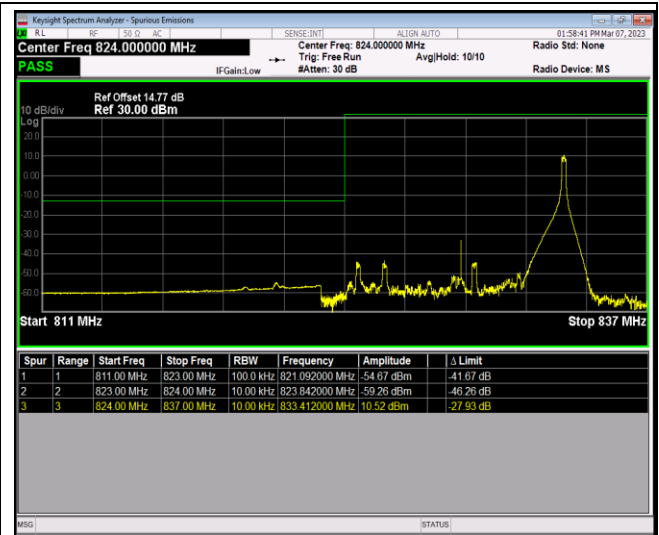

Band5-10MHz-16QAM-20450-50RB#0

Band5-10MHz-16QAM-20600-1RB#0

Band5-10MHz-16QAM-20600-1RB#49

Band5-10MHz-16QAM-20600-50RB#0

Band5-10MHz-64QAM-20450-1RB#0

Band5-10MHz-64QAM-20450-1RB#49

Band5-10MHz-64QAM-20450-50RB#0