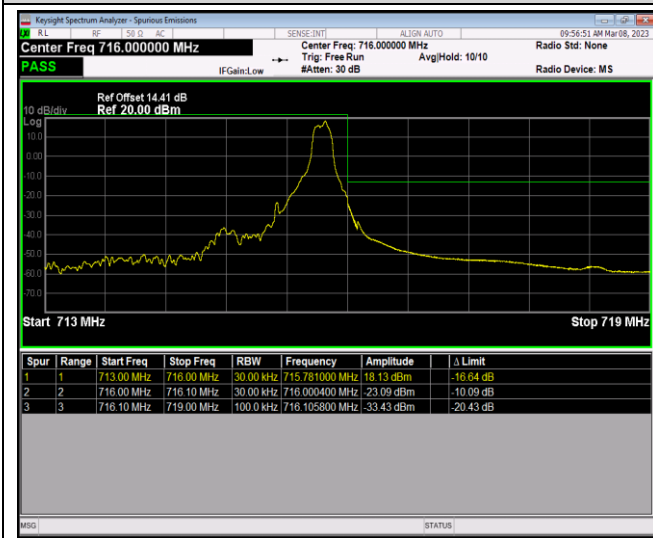

Band12-1.4MHz-16QAM-23173-1RB#5

Band12-1.4MHz-64QAM-23017-1RB#0