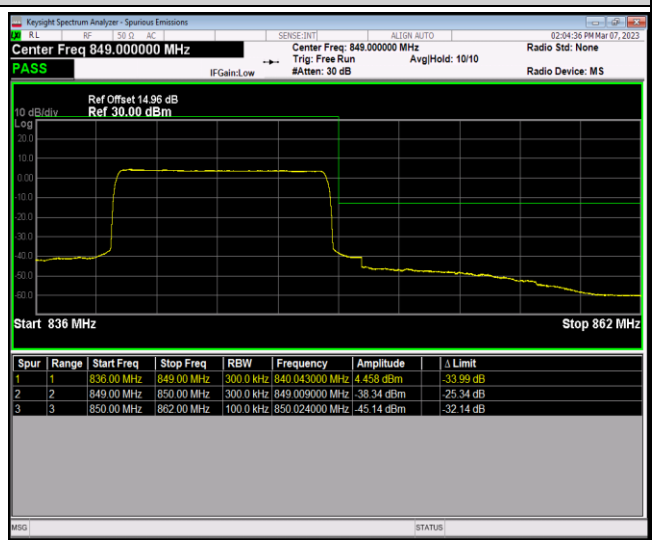

Band5-10MHz-64QAM-20600-1RB#0

Band5-10MHz-64QAM-20600-1RB#49

Band5-10MHz-64QAM-20600-50RB#0

Band7-5MHz-QPSK-20775-1RB#0

Band7-5MHz-QPSK-20775-1RB#24

Band7-5MHz-QPSK-20775-25RB#0

Band7-5MHz-QPSK-21425-1RB#0

Band7-5MHz-QPSK-21425-1RB#24