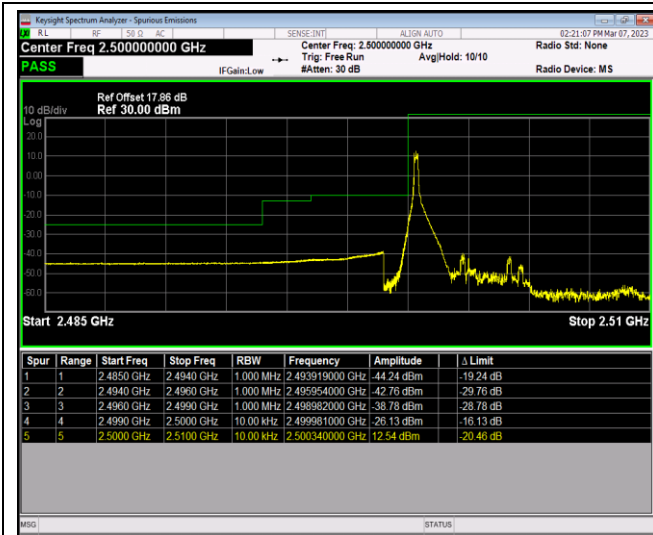

Band7-5MHz-16QAM-20775-1RB#0

Band7-5MHz-16QAM-20775-25RB#0