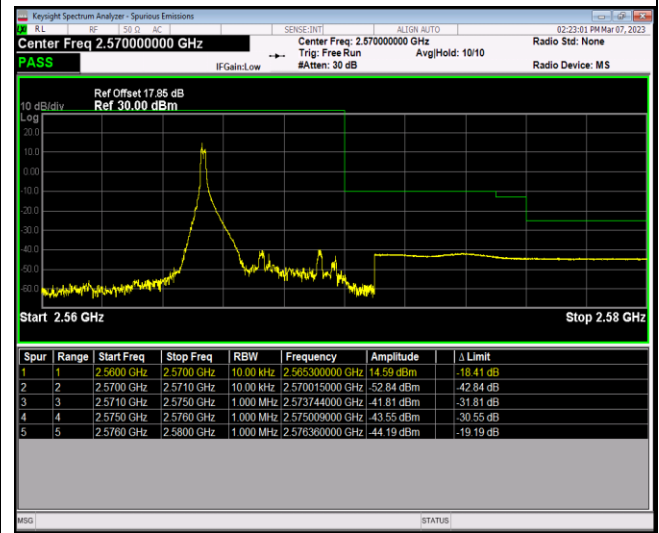

Band5-10MHz-64QAM-20600-1RB#0

Band5-10MHz-64QAM-20600-1RB#49

Band5-10MHz-64QAM-20600-50RB#0

Band7-5MHz-QPSK-20775-1RB#0

Band7-5MHz-QPSK-20775-1RB#24

Band7-5MHz-QPSK-20775-25RB#0

Band7-5MHz-QPSK-21425-1RB#0

Band7-5MHz-QPSK-21425-1RB#24