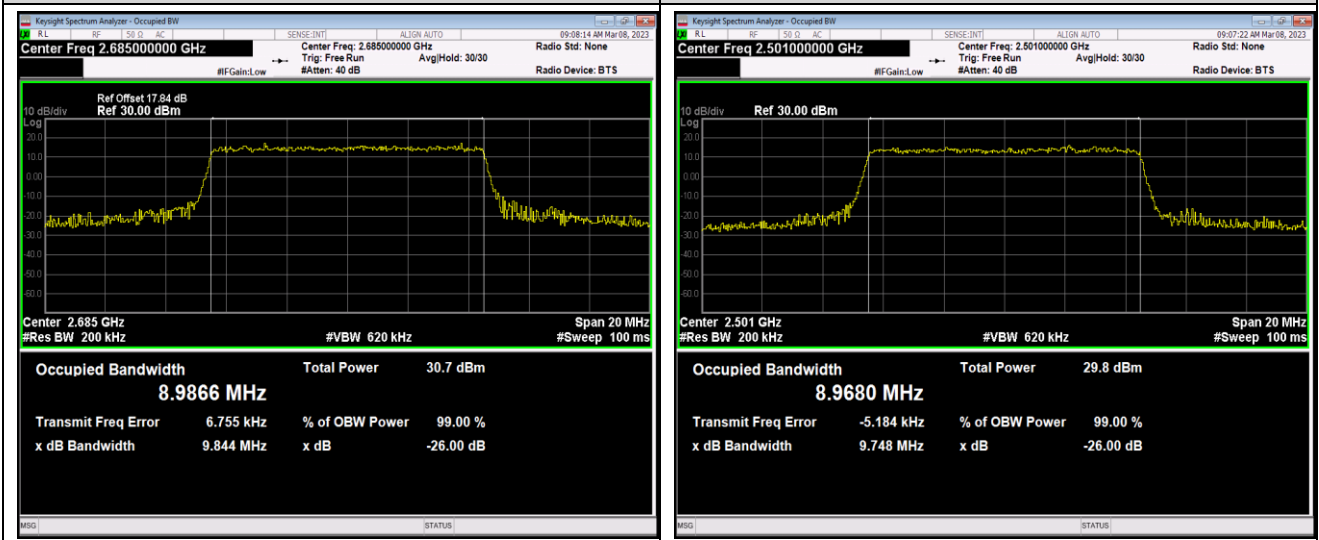

Band41-10MHz-16QAM-41540-50RB#0

Band41-10MHz-64QAM-39700-50RB#0

Band41-10MHz-64QAM-40620-50RB#0

Band41-10MHz-64QAM-41540-50RB#0

Band41-15MHz-QPSK-39725-75RB#0

Band41-15MHz-QPSK-40620-75RB#0

Band66-1.4MHz-64QAM-132665-6RB#0      Band66-3MHz-QPSK-131987-15RB#0