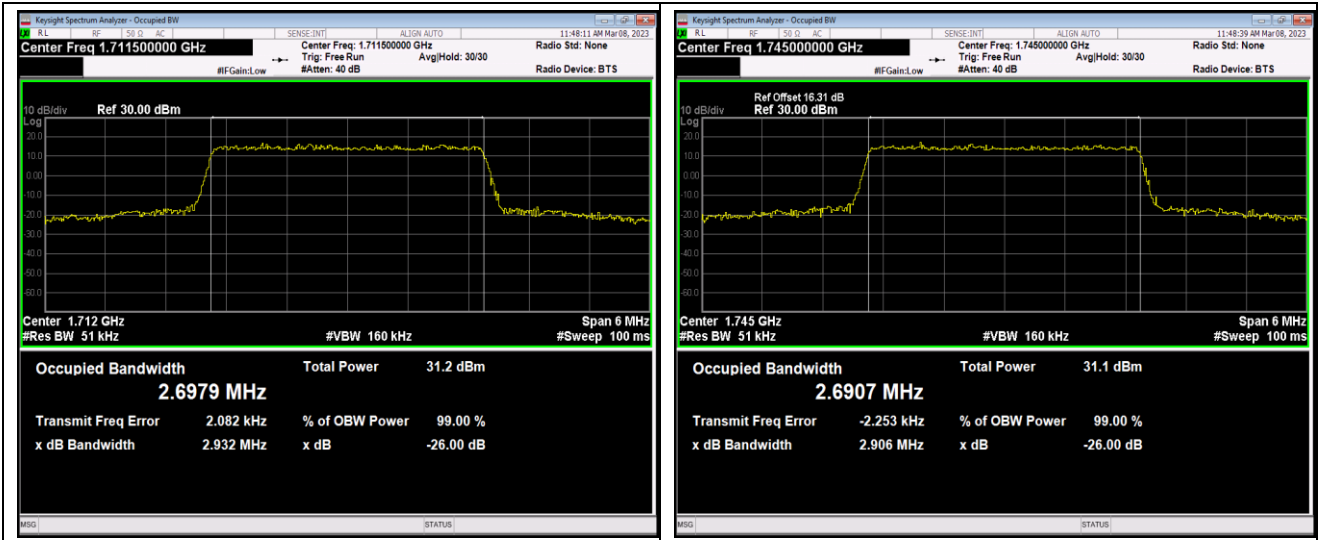

Band66-3MHz-16QAM-131987-15RB#0   Band66-3MHz-16QAM-132322-15RB#0

Band66-3MHz-16QAM-132657-15RB#0

Band66-3MHz-64QAM-131987-15RB#0