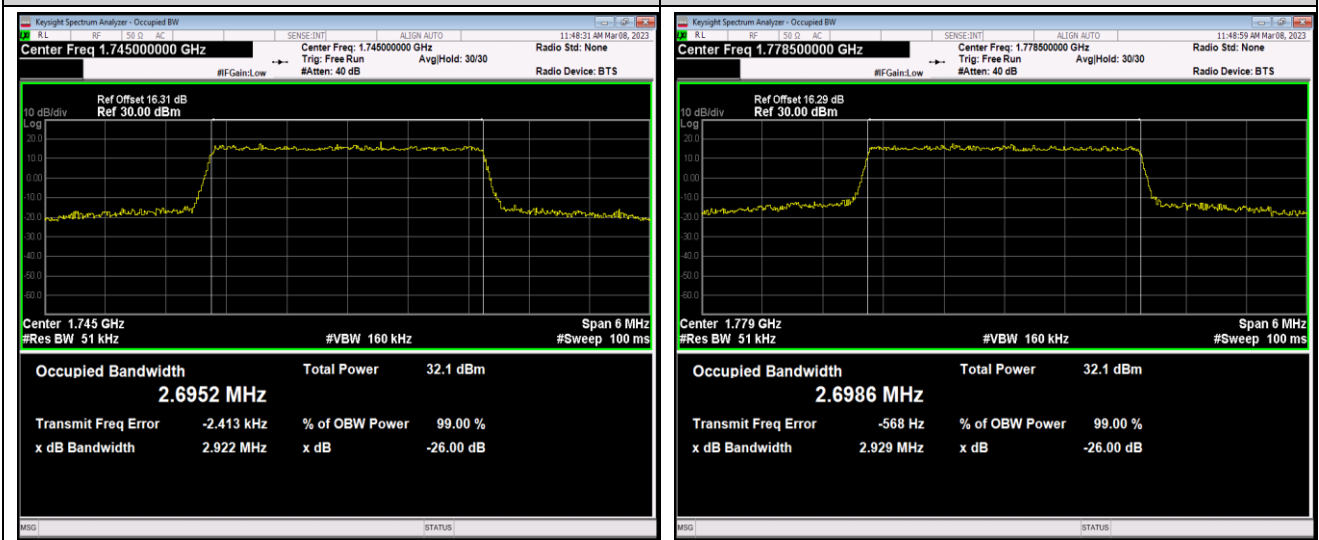

Band66-3MHz-QPSK-132322-15RB#0   Band66-3MHz-QPSK-132657-15RB#0

Band66-3MHz-16QAM-131987-15RB#0   Band66-3MHz-16QAM-132322-15RB#0