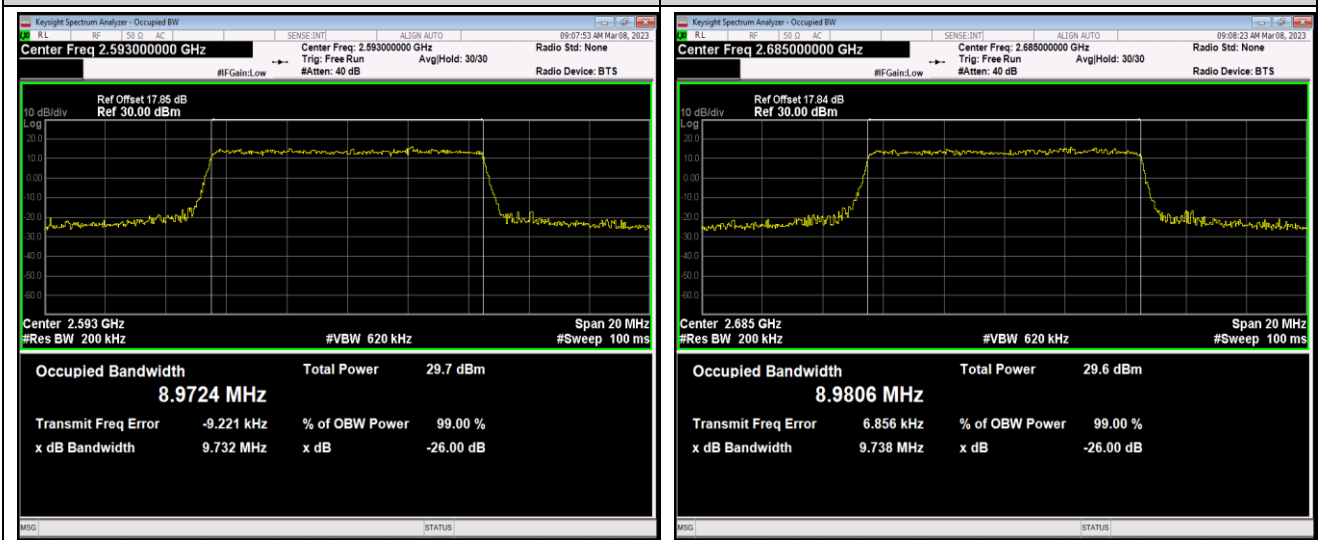

Band41-10MHz-16QAM-41540-50RB#0

Band41-10MHz-64QAM-39700-50RB#0

Band41-10MHz-64QAM-40620-50RB#0

Band41-10MHz-64QAM-41540-50RB#0

Band41-15MHz-QPSK-39725-75RB#0

Band41-15MHz-QPSK-40620-75RB#0

Band66-1.4MHz-64QAM-132665-6RB#0      Band66-3MHz-QPSK-131987-15RB#0