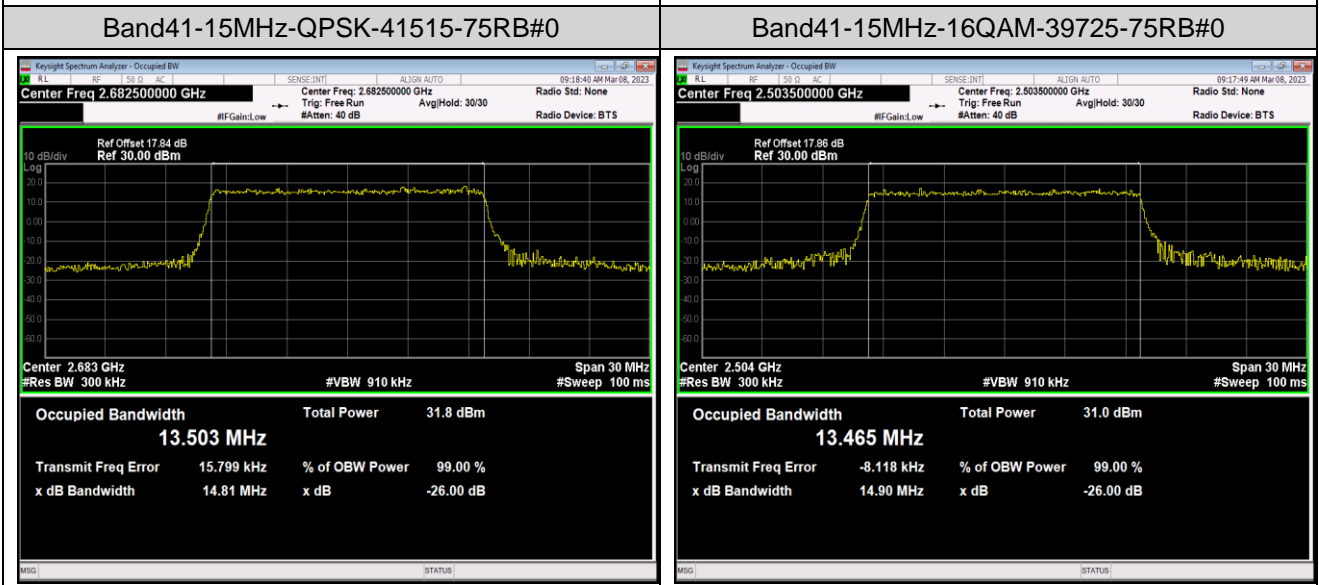

Band41-10MHz-16QAM-41540-50RB#0

Band41-10MHz-64QAM-39700-50RB#0

Band41-10MHz-64QAM-40620-50RB#0

Band41-10MHz-64QAM-41540-50RB#0

Band41-15MHz-QPSK-39725-75RB#0

Band41-15MHz-QPSK-40620-75RB#0

Band66-1.4MHz-64QAM-132665-6RB#0      Band66-3MHz-QPSK-131987-15RB#0