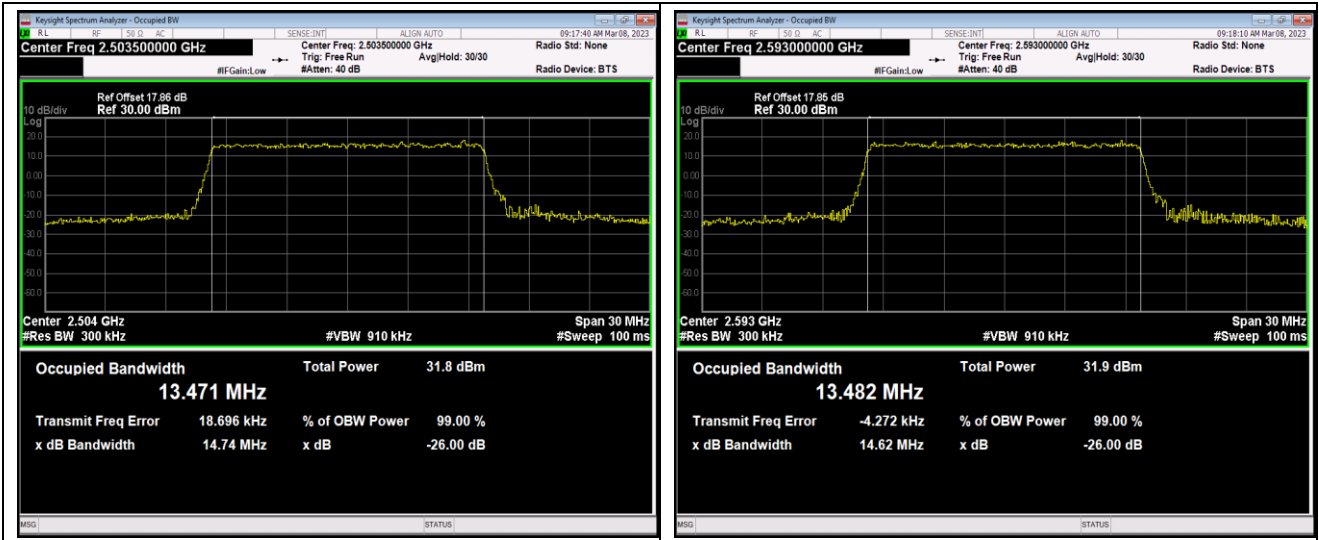

Band41-10MHz-16QAM-41540-50RB#0

Band41-10MHz-64QAM-39700-50RB#0

Band41-10MHz-64QAM-40620-50RB#0

Band41-10MHz-64QAM-41540-50RB#0

Band41-15MHz-QPSK-39725-75RB#0

Band41-15MHz-QPSK-40620-75RB#0

Band66-1.4MHz-64QAM-132665-6RB#0      Band66-3MHz-QPSK-131987-15RB#0