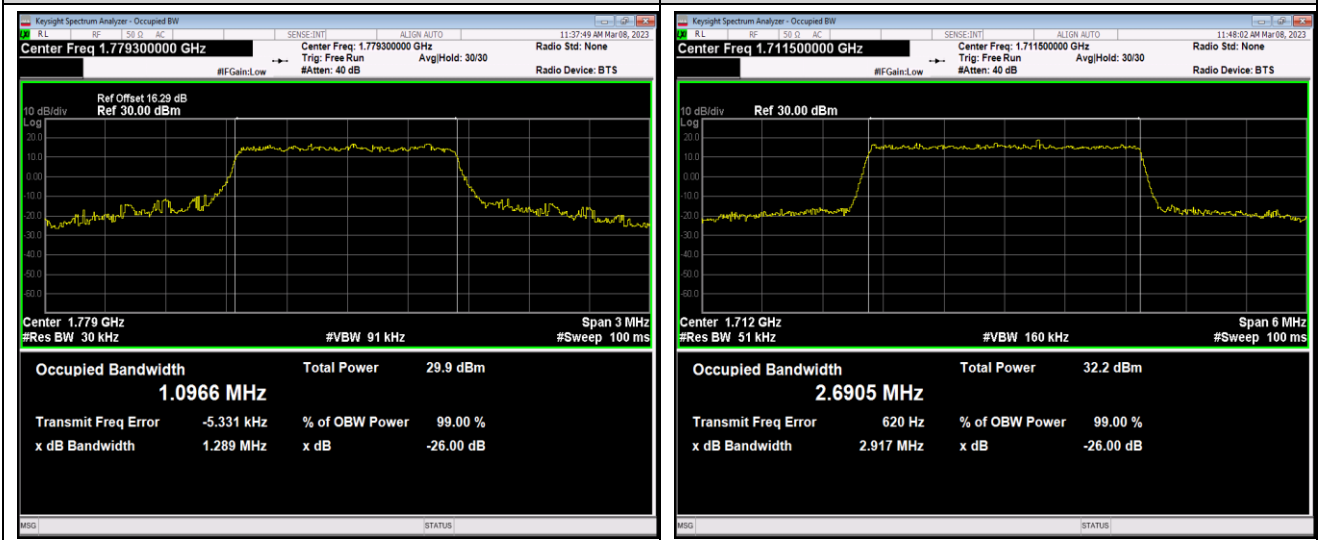

Band41-10MHz-16QAM-41540-50RB#0

Band41-10MHz-64QAM-39700-50RB#0

Band41-10MHz-64QAM-40620-50RB#0

Band41-10MHz-64QAM-41540-50RB#0

Band41-15MHz-QPSK-39725-75RB#0

Band41-15MHz-QPSK-40620-75RB#0

Band66-1.4MHz-64QAM-132665-6RB#0      Band66-3MHz-QPSK-131987-15RB#0