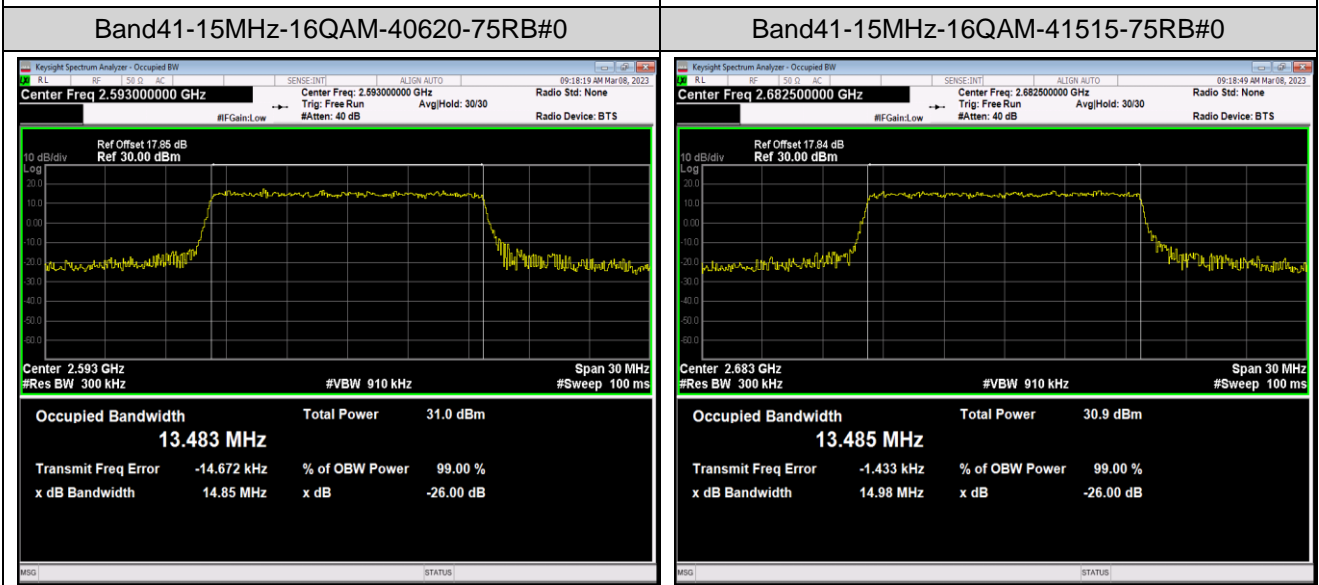

Band41-10MHz-16QAM-41540-50RB#0

Band41-10MHz-64QAM-39700-50RB#0

Band41-10MHz-64QAM-40620-50RB#0

Band41-10MHz-64QAM-41540-50RB#0

Band41-15MHz-QPSK-39725-75RB#0

Band41-15MHz-QPSK-40620-75RB#0

Band66-1.4MHz-64QAM-132665-6RB#0      Band66-3MHz-QPSK-131987-15RB#0