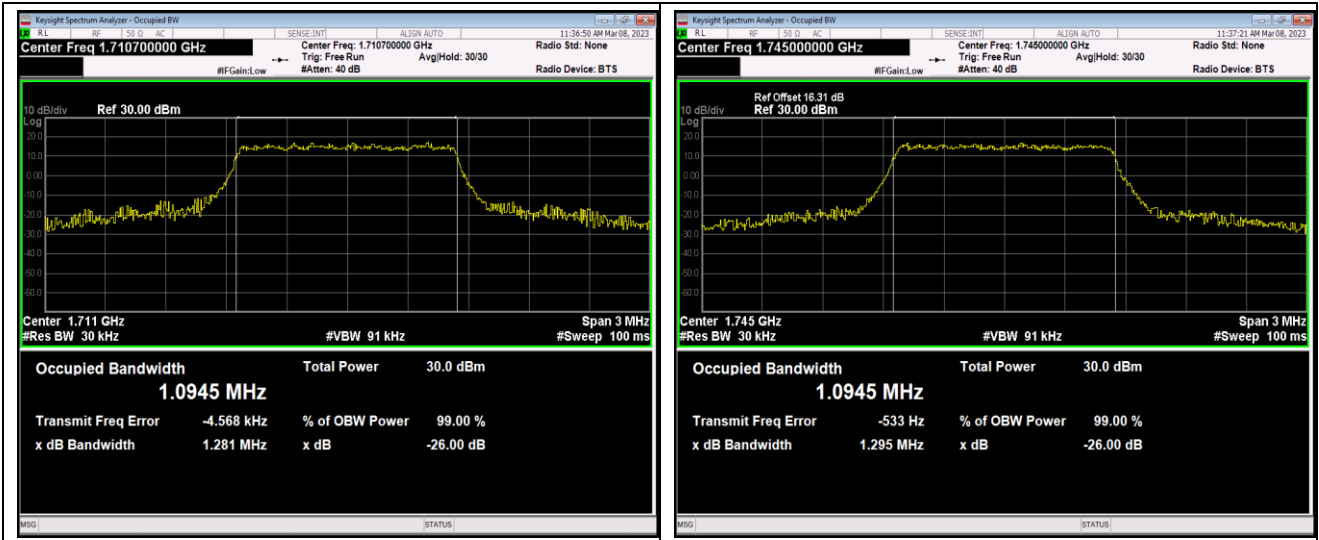

Band41-10MHz-16QAM-41540-50RB#0

Band41-10MHz-64QAM-39700-50RB#0

Band41-10MHz-64QAM-40620-50RB#0

Band41-10MHz-64QAM-41540-50RB#0

Band41-15MHz-QPSK-39725-75RB#0

Band41-15MHz-QPSK-40620-75RB#0

Band66-1.4MHz-64QAM-132665-6RB#0      Band66-3MHz-QPSK-131987-15RB#0