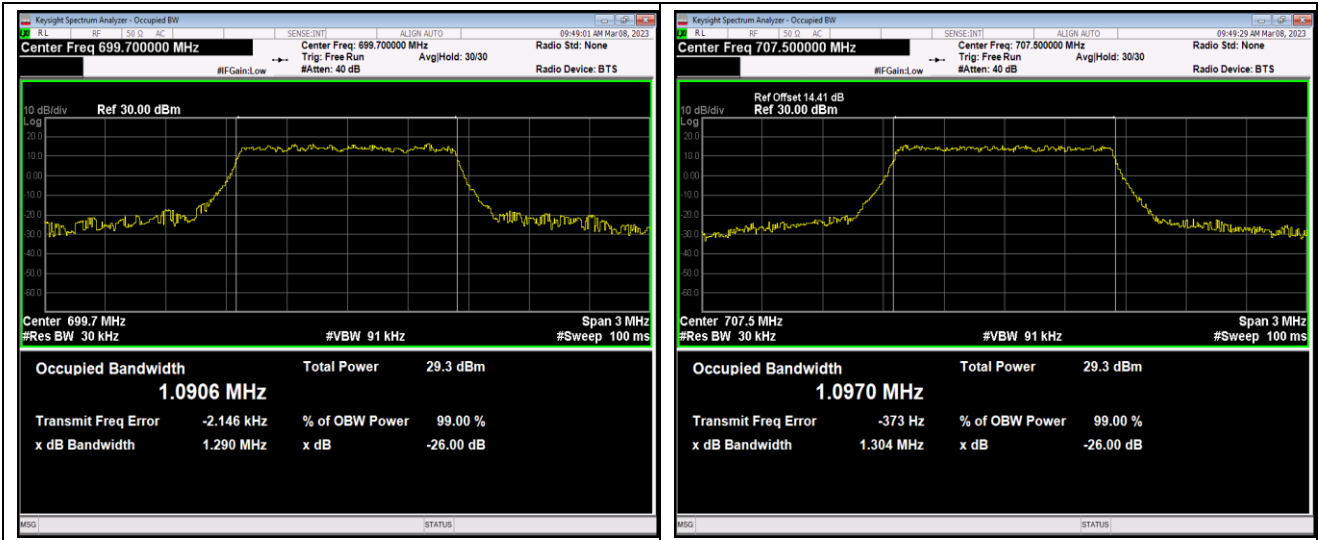

Band12-1.4MHz-QPSK-23173-6RB#0

Band12-1.4MHz-16QAM-23017-6RB#0

Band12-1.4MHz-16QAM-23095-6RB#0

Band12-1.4MHz-16QAM-23173-6RB#0

Band12-1.4MHz-64QAM-23017-6RB#0

Band12-1.4MHz-64QAM-23095-6RB#0

Band12-5MHz-QPSK-23155-25RB#0