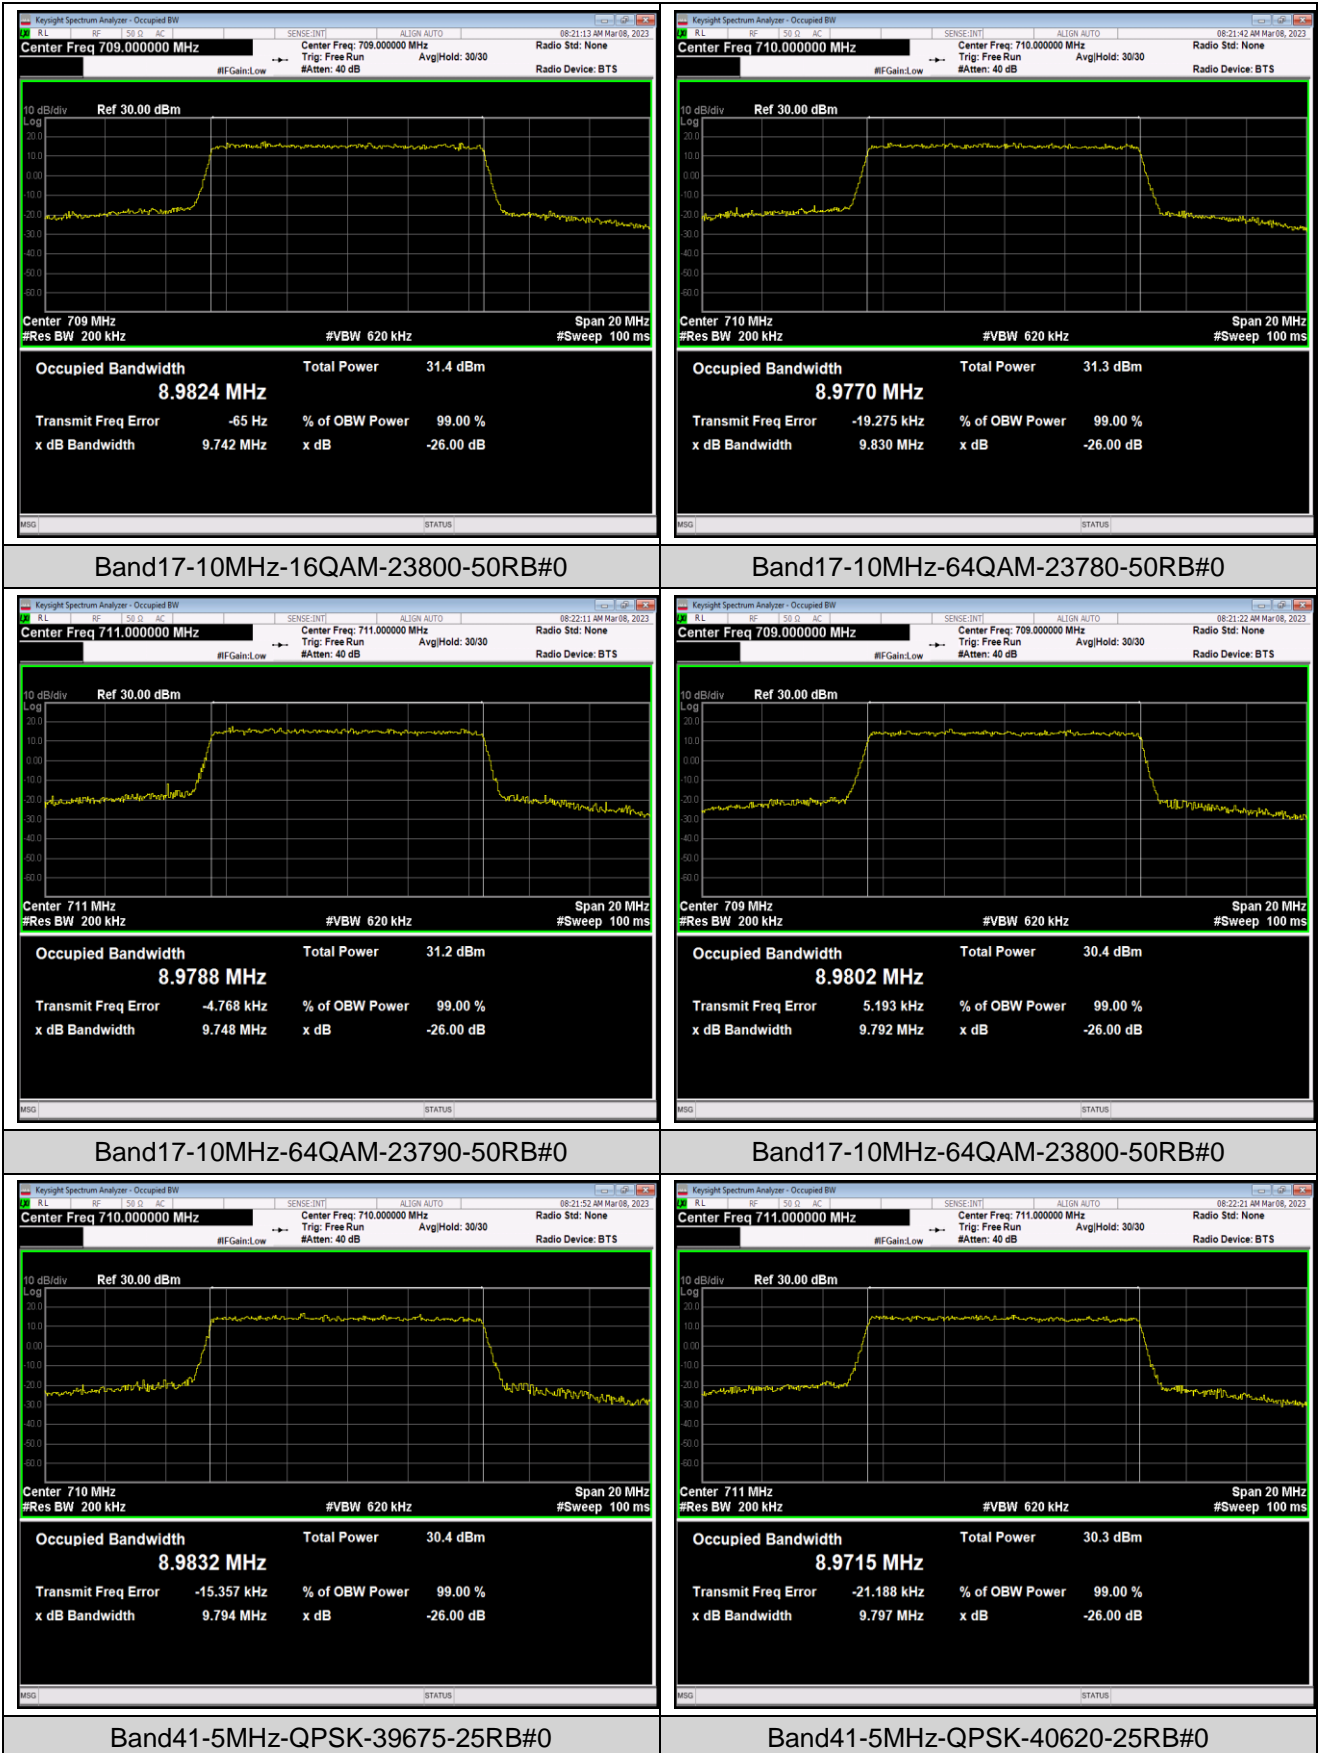

Band17-5MHz-16QAM-23790-25RB#0

Band17-5MHz-16QAM-23825-25RB#0

Band17-5MHz-64QAM-23755-25RB#0

Band17-5MHz-64QAM-23790-25RB#0

Band41-5MHz-QPSK-41565-25RB#0

Band41-5MHz-16QAM-39675-25RB#0

Band41-5MHz-16QAM-40620-25RB#0