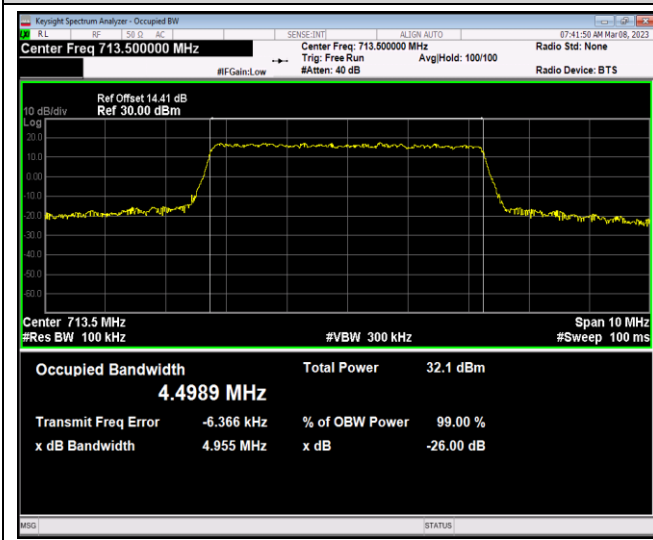

Band12-5MHz-QPSK-23155-25RB#0

Band12-5MHz-16QAM-23095-25RB#0

Band12-5MHz-16QAM-23155-25RB#0