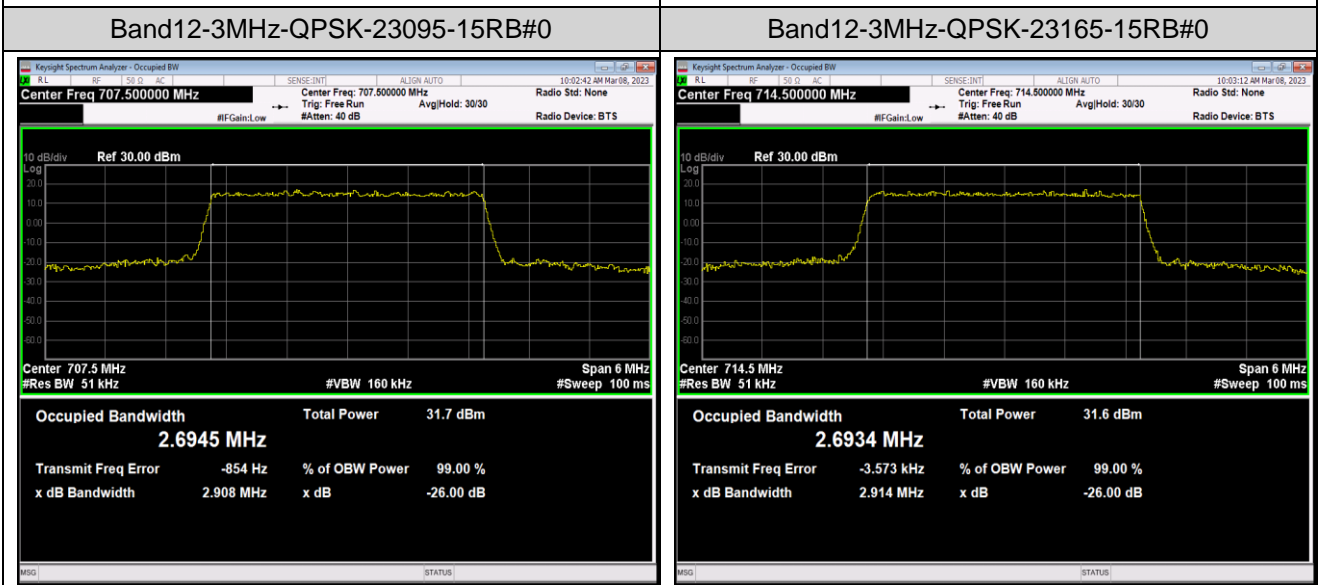

Band12-1.4MHz-QPSK-23173-6RB#0

Band12-1.4MHz-16QAM-23017-6RB#0

Band12-1.4MHz-16QAM-23095-6RB#0

Band12-1.4MHz-16QAM-23173-6RB#0

Band12-1.4MHz-64QAM-23017-6RB#0

Band12-1.4MHz-64QAM-23095-6RB#0

Band12-5MHz-QPSK-23155-25RB#0