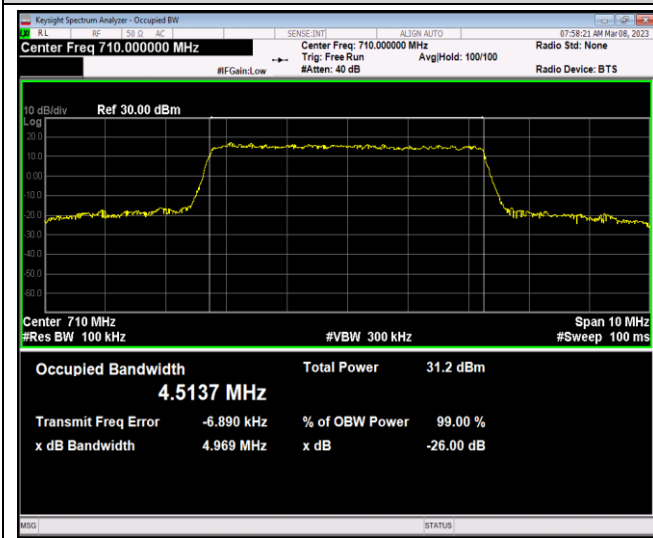

Band17-5MHz-16QAM-23790-25RB#0

Band17-5MHz-64QAM-23755-25RB#0