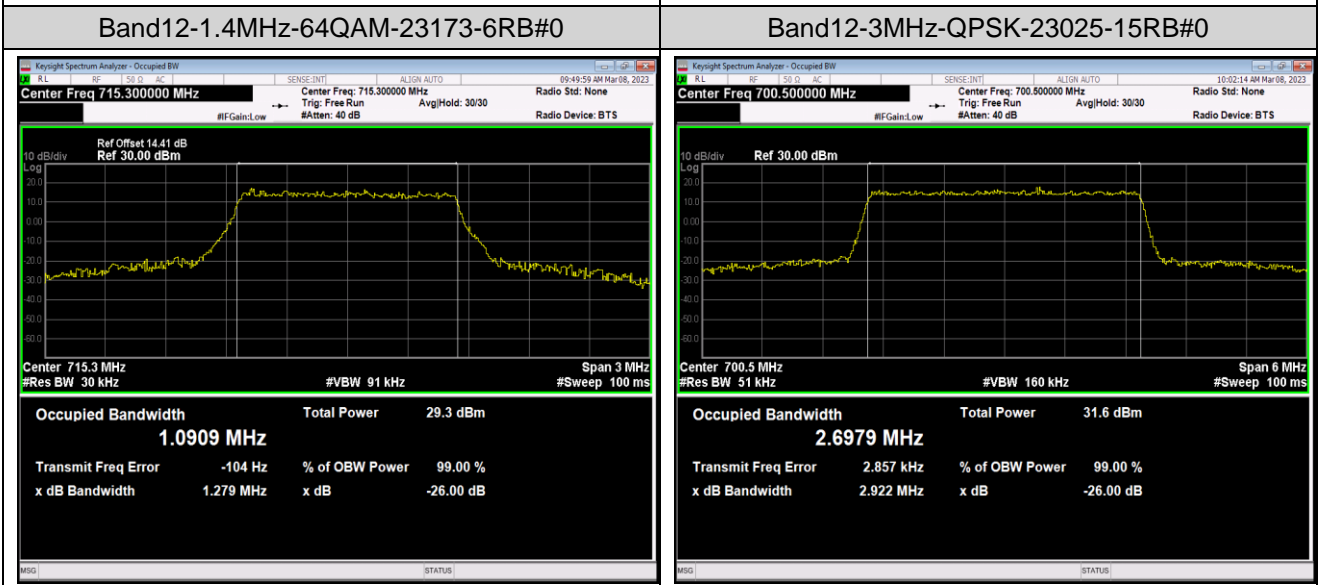

Band12-1.4MHz-QPSK-23173-6RB#0

Band12-1.4MHz-16QAM-23017-6RB#0

Band12-1.4MHz-16QAM-23095-6RB#0

Band12-1.4MHz-16QAM-23173-6RB#0

Band12-1.4MHz-64QAM-23017-6RB#0

Band12-1.4MHz-64QAM-23095-6RB#0

Band12-5MHz-QPSK-23155-25RB#0