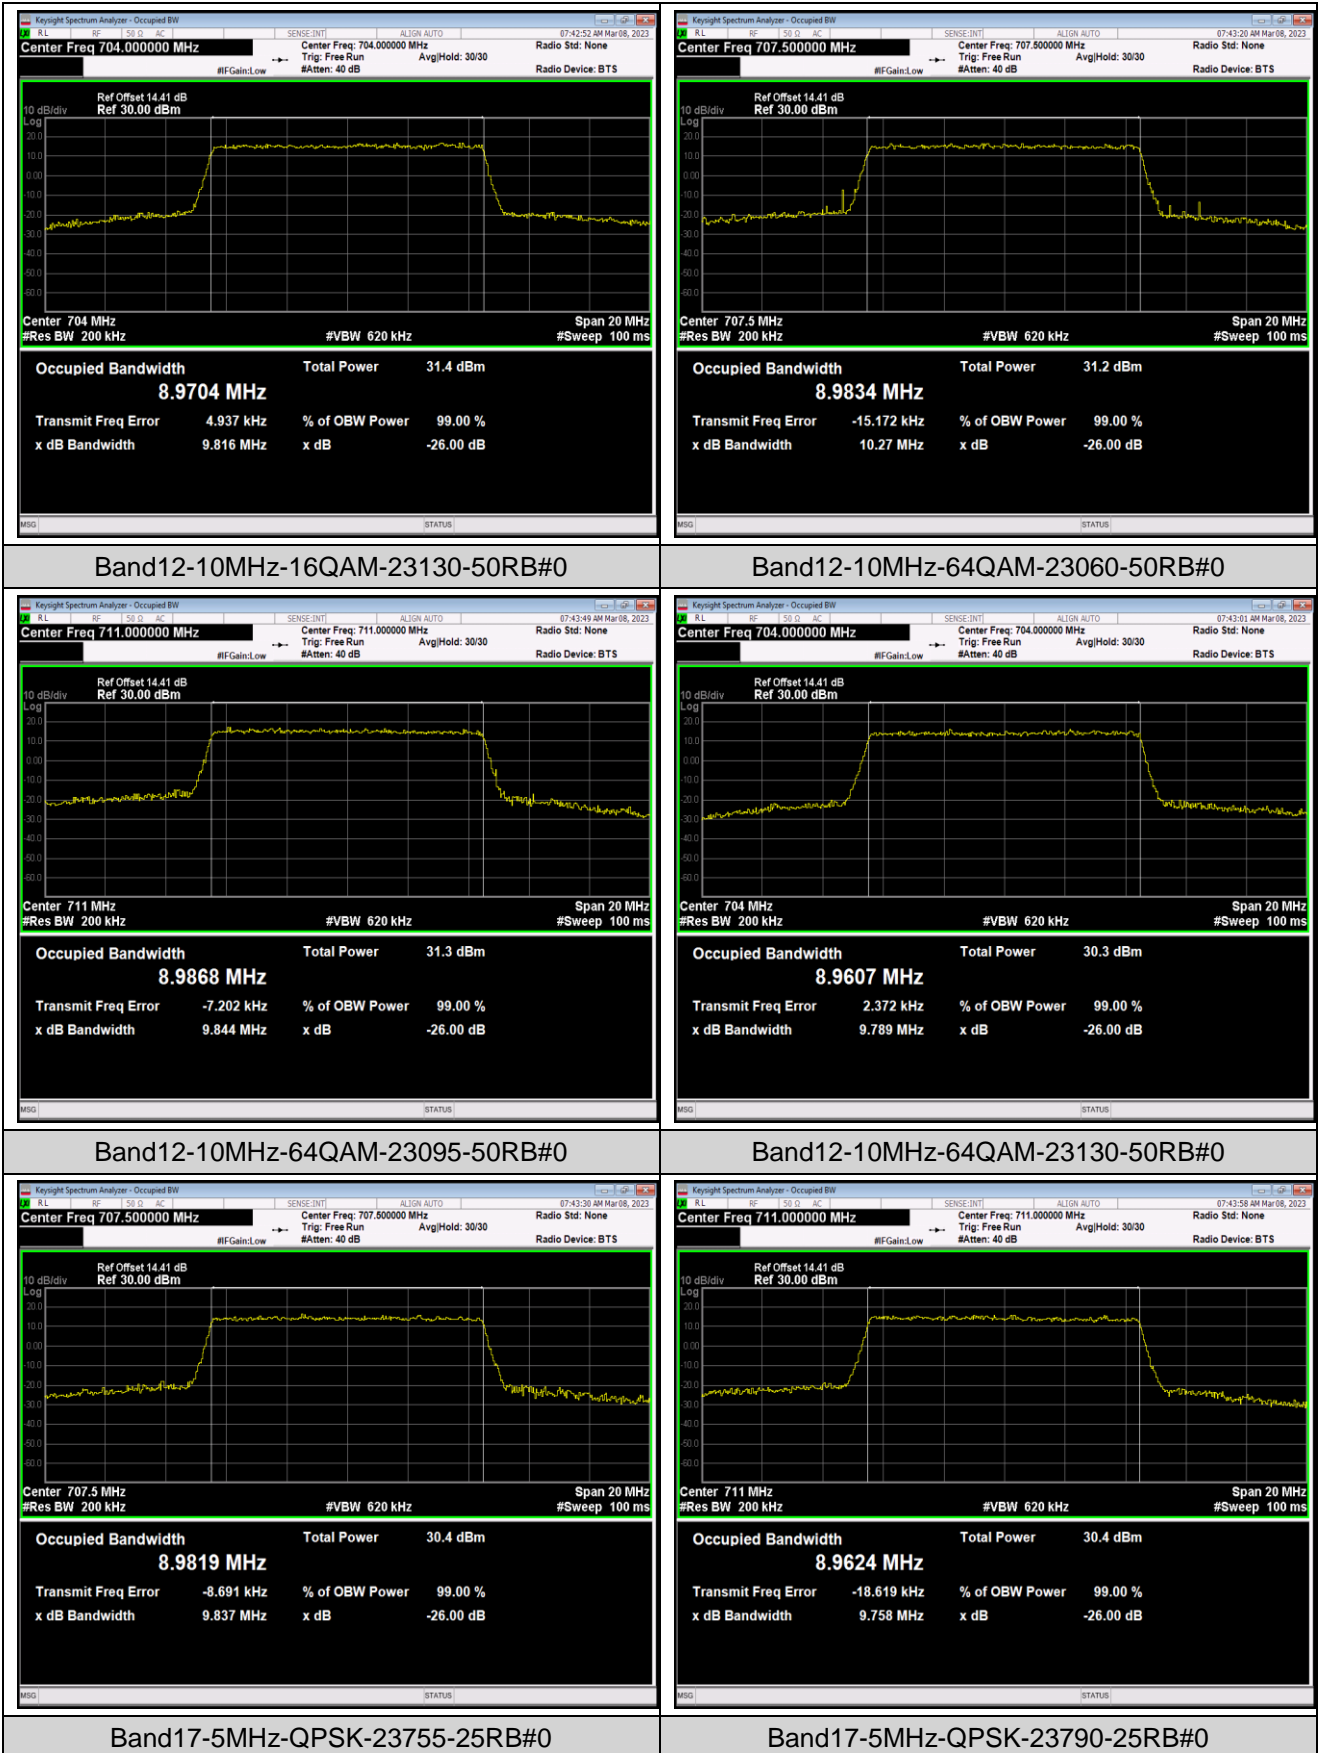

Band12-1.4MHz-QPSK-23173-6RB#0

Band12-1.4MHz-16QAM-23017-6RB#0

Band12-1.4MHz-16QAM-23095-6RB#0

Band12-1.4MHz-16QAM-23173-6RB#0

Band12-1.4MHz-64QAM-23017-6RB#0

Band12-1.4MHz-64QAM-23095-6RB#0

Band12-5MHz-QPSK-23155-25RB#0

Band12-5MHz-16QAM-23035-25RB#0

Band12-5MHz-16QAM-23095-25RB#0

Band12-5MHz-16QAM-23155-25RB#0

Band12-5MHz-64QAM-23035-25RB#0

Band12-5MHz-64QAM-23095-25RB#0

Band17-5MHz-QPSK-23825-25RB#0

Band17-5MHz-16QAM-23755-25RB#0

Band17-5MHz-16QAM-23790-25RB#0

Band17-5MHz-16QAM-23825-25RB#0

Band17-5MHz-64QAM-23755-25RB#0

Band17-5MHz-64QAM-23790-25RB#0

Band41-5MHz-QPSK-41565-25RB#0

Band41-5MHz-16QAM-39675-25RB#0

Band41-5MHz-16QAM-40620-25RB#0