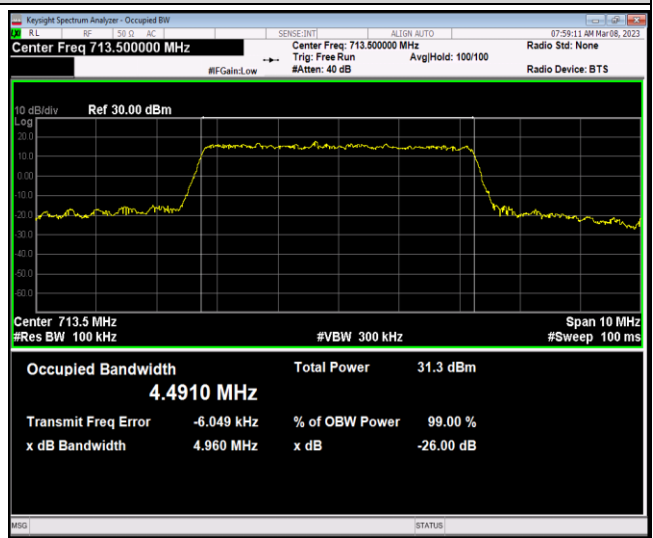

Band17-5MHz-16QAM-23825-25RB#0

Band17-5MHz-64QAM-23790-25RB#0