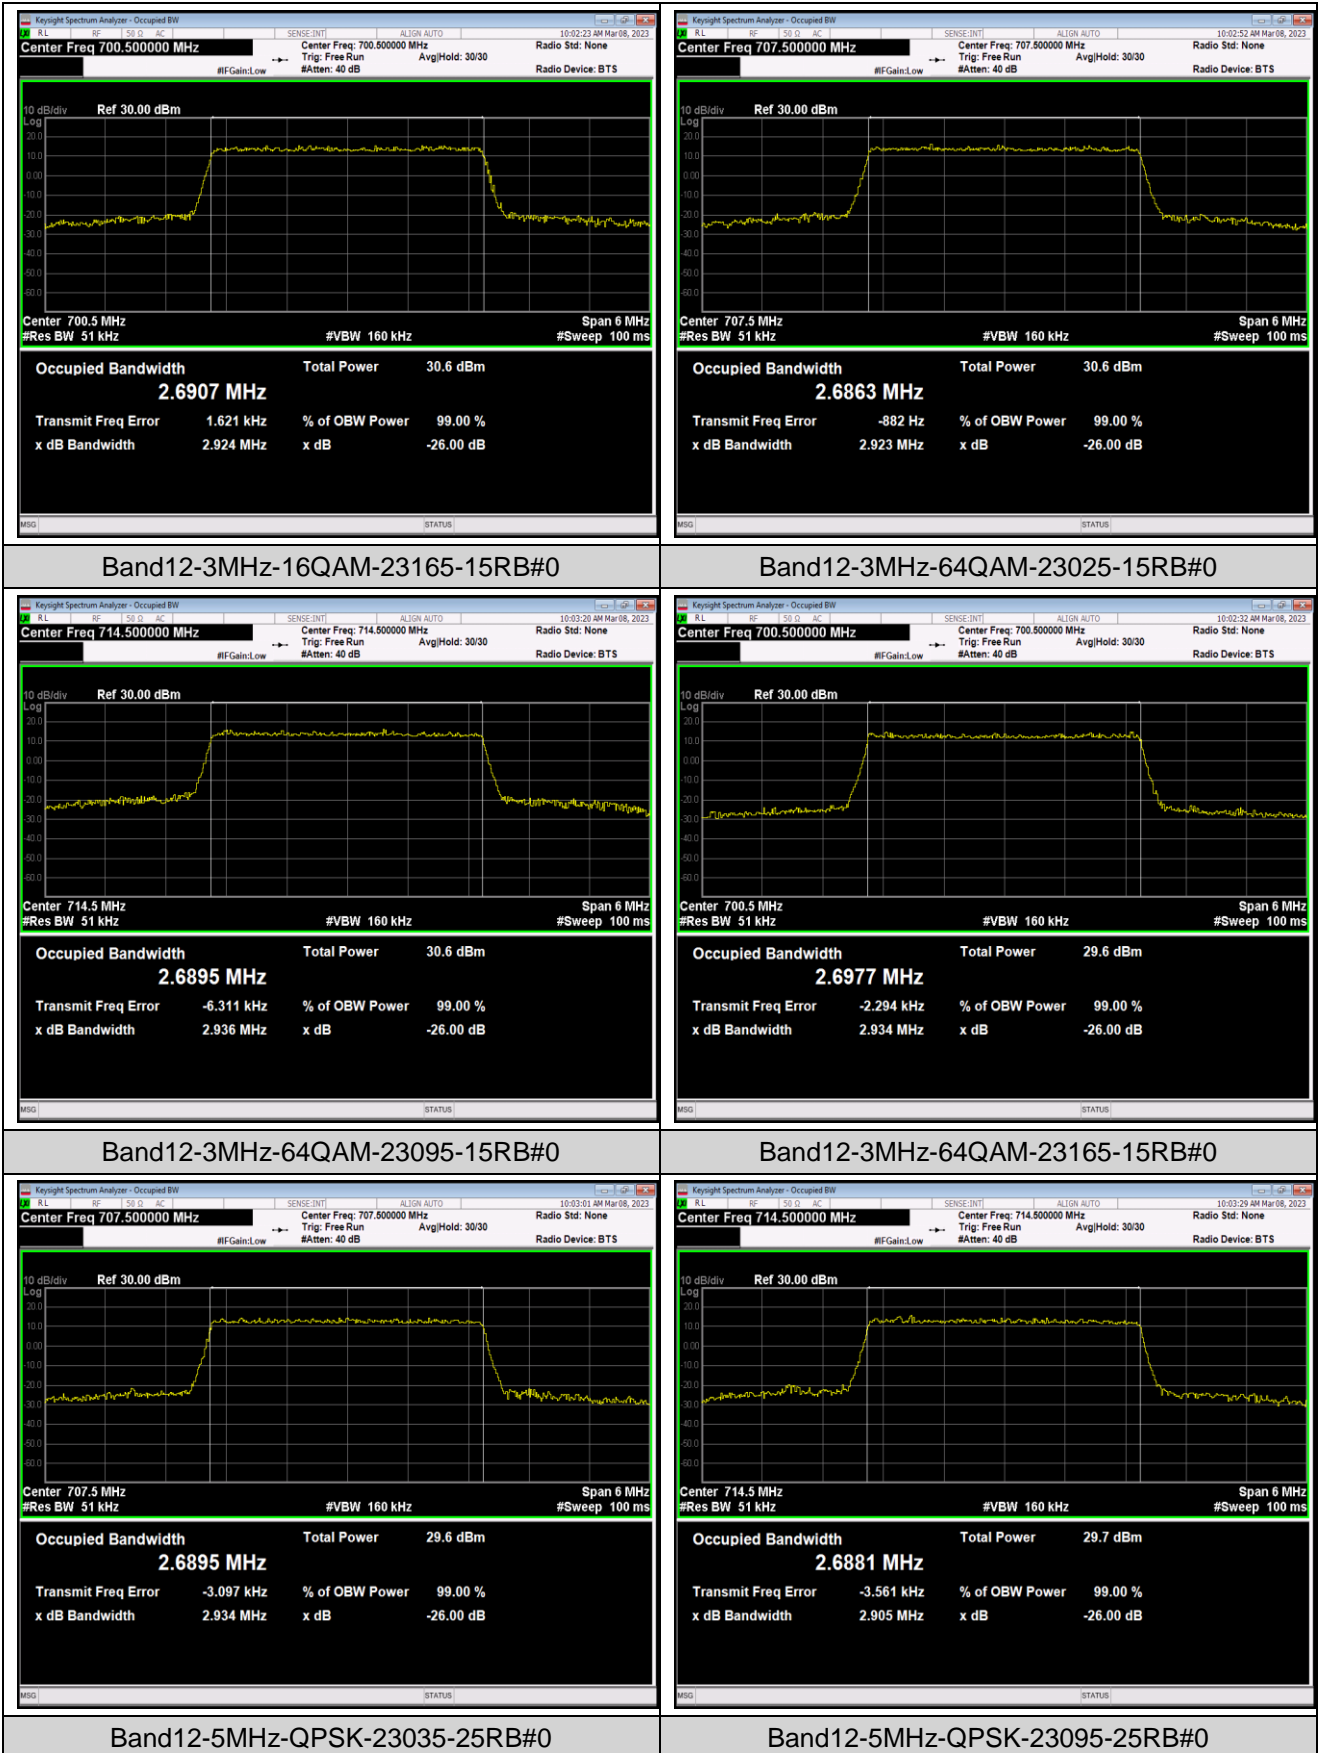

Band12-1.4MHz-QPSK-23173-6RB#0

Band12-1.4MHz-16QAM-23017-6RB#0

Band12-1.4MHz-16QAM-23095-6RB#0

Band12-1.4MHz-16QAM-23173-6RB#0

Band12-1.4MHz-64QAM-23017-6RB#0

Band12-1.4MHz-64QAM-23095-6RB#0

Band12-5MHz-QPSK-23155-25RB#0

Band12-5MHz-16QAM-23035-25RB#0

Band12-5MHz-16QAM-23095-25RB#0

Band12-5MHz-16QAM-23155-25RB#0

Band12-5MHz-64QAM-23035-25RB#0

Band12-5MHz-64QAM-23095-25RB#0

Band17-5MHz-QPSK-23825-25RB#0

Band17-5MHz-16QAM-23755-25RB#0

Band17-5MHz-16QAM-23790-25RB#0

Band17-5MHz-16QAM-23825-25RB#0

Band17-5MHz-64QAM-23755-25RB#0

Band17-5MHz-64QAM-23790-25RB#0

Band41-5MHz-QPSK-41565-25RB#0

Band41-5MHz-16QAM-39675-25RB#0

Band41-5MHz-16QAM-40620-25RB#0