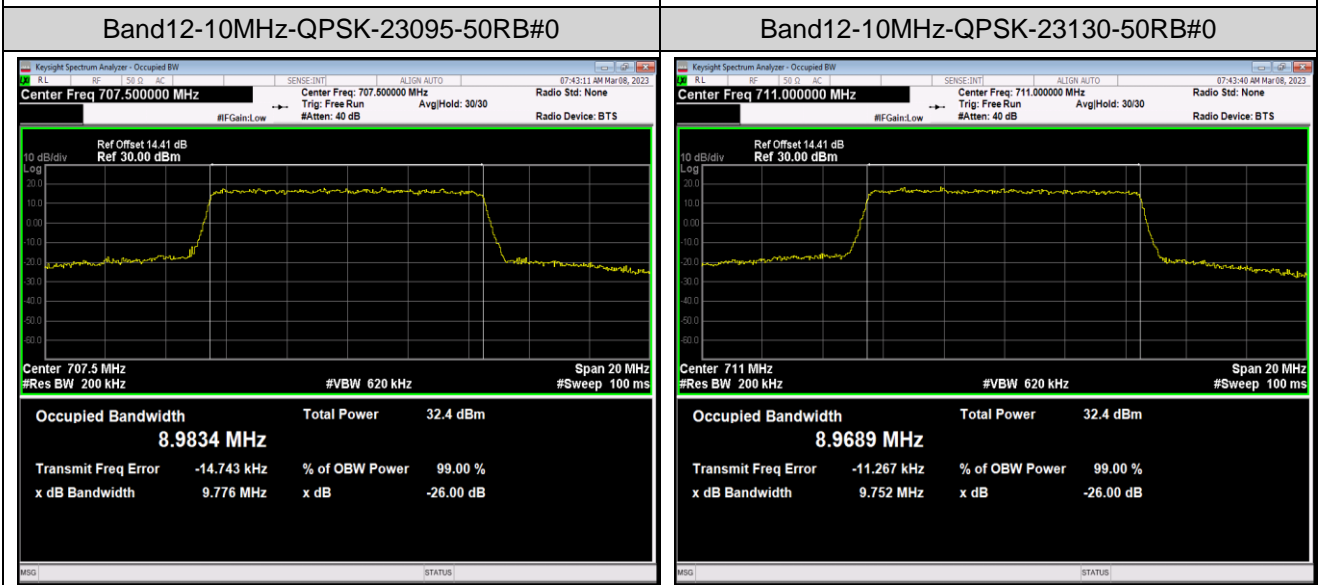

Band12-5MHz-16QAM-23035-25RB#0

Band12-5MHz-16QAM-23095-25RB#0

Band12-5MHz-16QAM-23155-25RB#0

Band12-5MHz-64QAM-23035-25RB#0

Band12-5MHz-64QAM-23095-25RB#0

Band17-5MHz-QPSK-23825-25RB#0

Band17-5MHz-16QAM-23755-25RB#0