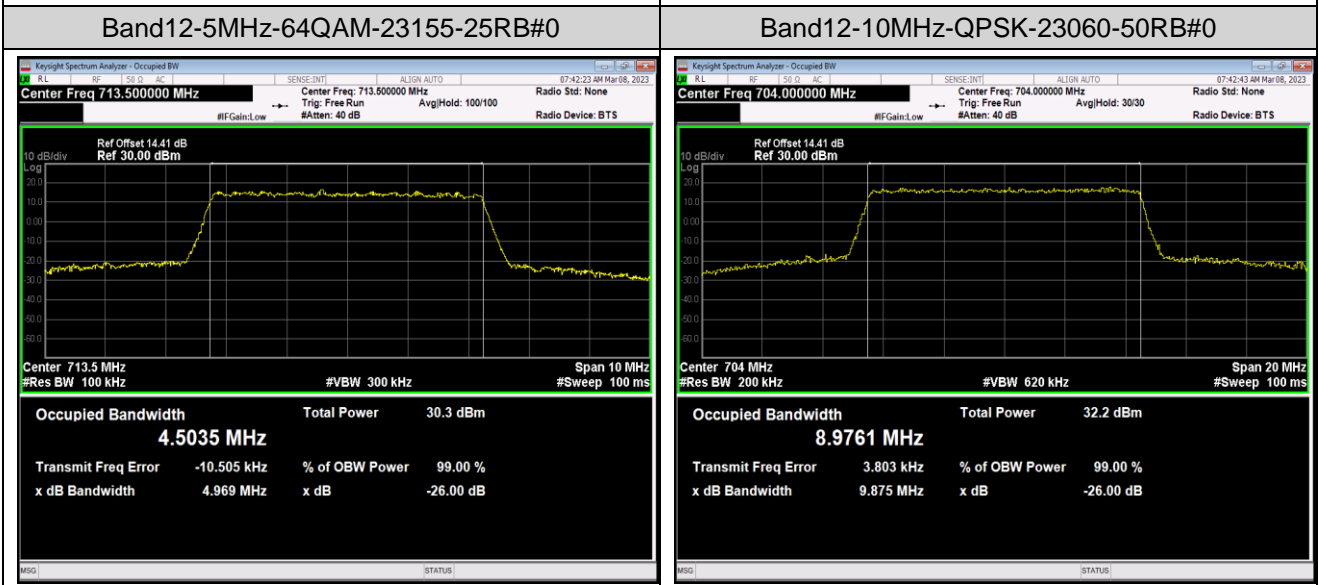

Band12-5MHz-16QAM-23035-25RB#0

Band12-5MHz-16QAM-23095-25RB#0

Band12-5MHz-16QAM-23155-25RB#0

Band12-5MHz-64QAM-23035-25RB#0

Band12-5MHz-64QAM-23095-25RB#0

Band17-5MHz-QPSK-23825-25RB#0

Band17-5MHz-16QAM-23755-25RB#0