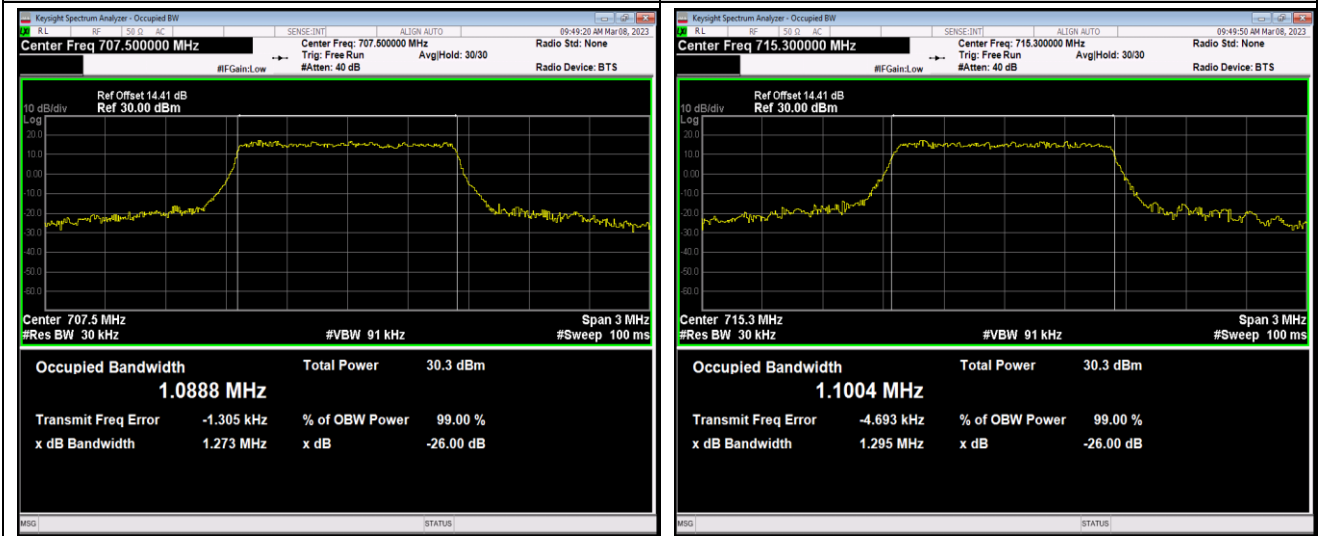

Band12-1.4MHz-QPSK-23173-6RB#0

Band12-1.4MHz-16QAM-23017-6RB#0

Band12-1.4MHz-16QAM-23095-6RB#0

Band12-1.4MHz-16QAM-23173-6RB#0

Band12-1.4MHz-64QAM-23017-6RB#0

Band12-1.4MHz-64QAM-23095-6RB#0

Band12-5MHz-QPSK-23155-25RB#0