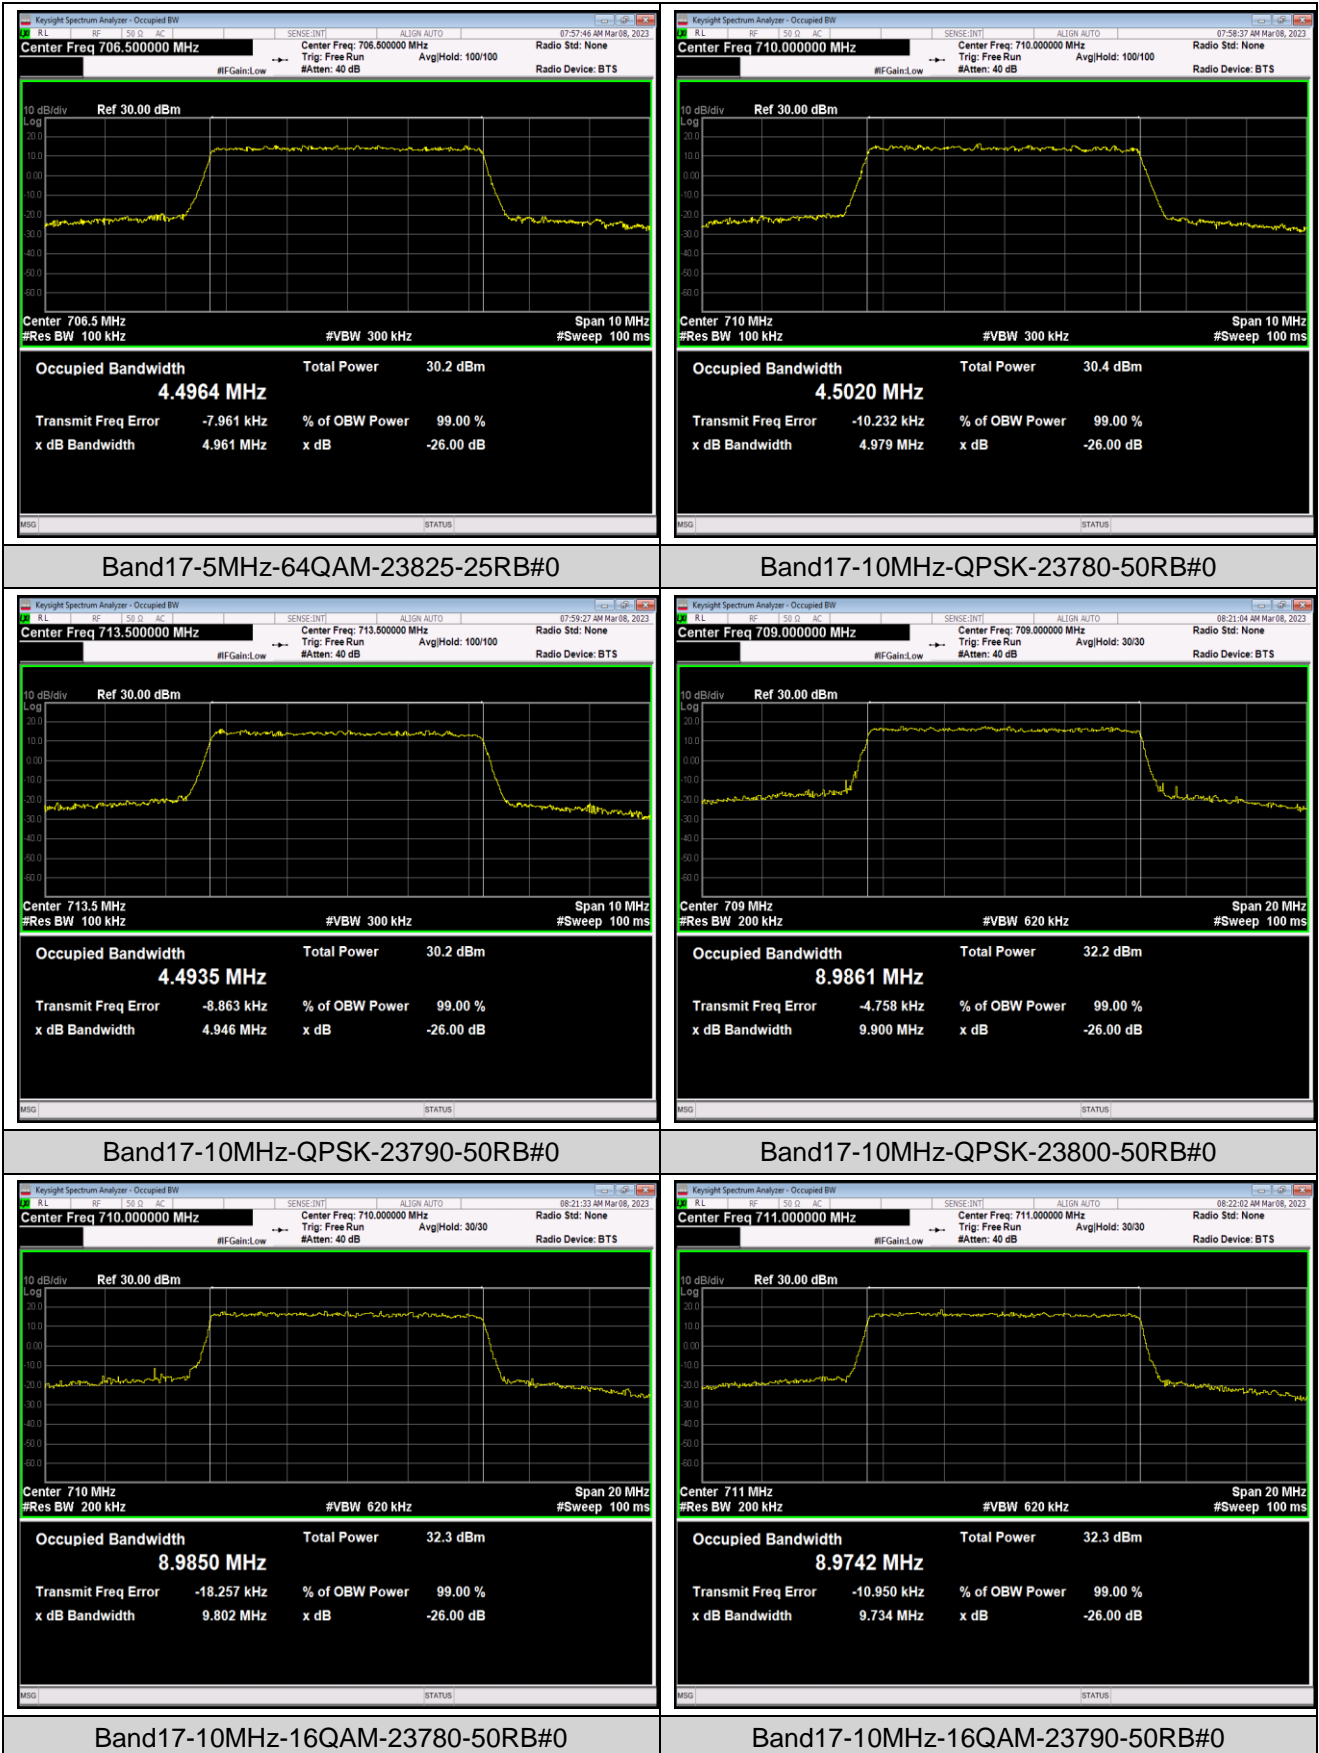

Band17-5MHz-16QAM-23790-25RB#0

Band17-5MHz-16QAM-23825-25RB#0

Band17-5MHz-64QAM-23755-25RB#0

Band17-5MHz-64QAM-23790-25RB#0

Band41-5MHz-QPSK-41565-25RB#0

Band41-5MHz-16QAM-39675-25RB#0

Band41-5MHz-16QAM-40620-25RB#0