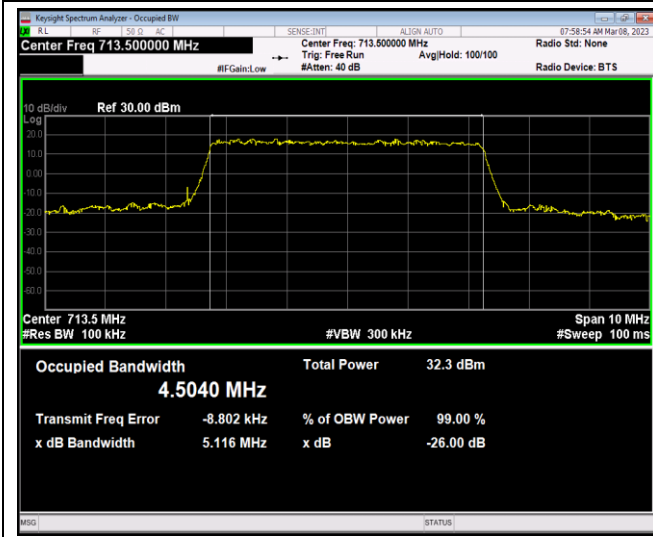

Band12-5MHz-16QAM-23035-25RB#0

Band12-5MHz-16QAM-23095-25RB#0

Band12-5MHz-16QAM-23155-25RB#0

Band12-5MHz-64QAM-23035-25RB#0

Band12-5MHz-64QAM-23095-25RB#0

Band17-5MHz-QPSK-23825-25RB#0

Band17-5MHz-16QAM-23755-25RB#0