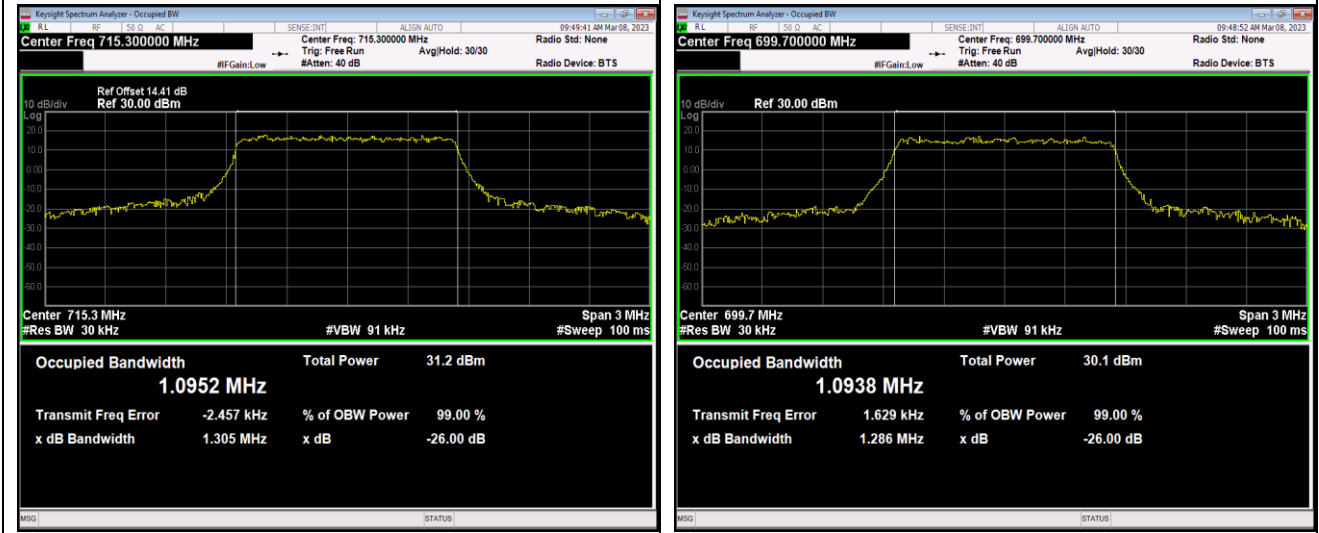

Band12-1.4MHz-QPSK-23173-6RB#0

Band12-1.4MHz-16QAM-23017-6RB#0

Band12-1.4MHz-16QAM-23095-6RB#0

Band12-1.4MHz-16QAM-23173-6RB#0

Band12-1.4MHz-64QAM-23017-6RB#0

Band12-1.4MHz-64QAM-23095-6RB#0

Band12-5MHz-QPSK-23155-25RB#0