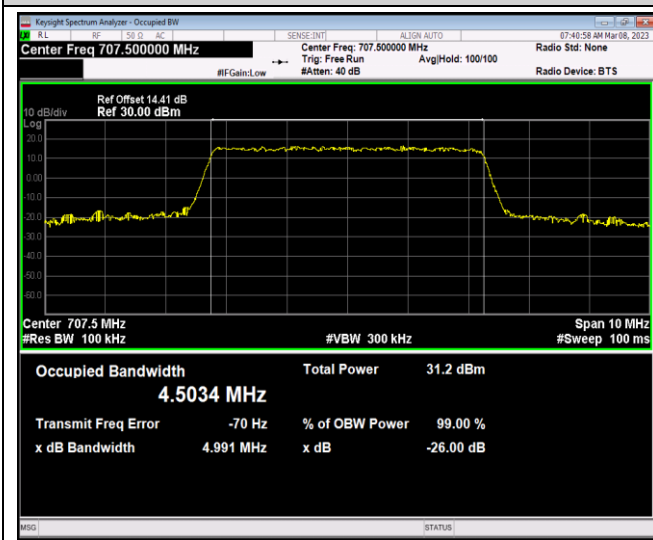

Band12-5MHz-16QAM-23095-25RB#0

Band12-5MHz-16QAM-23155-25RB#0

Band12-5MHz-64QAM-23035-25RB#0

Band12-5MHz-64QAM-23095-25RB#0