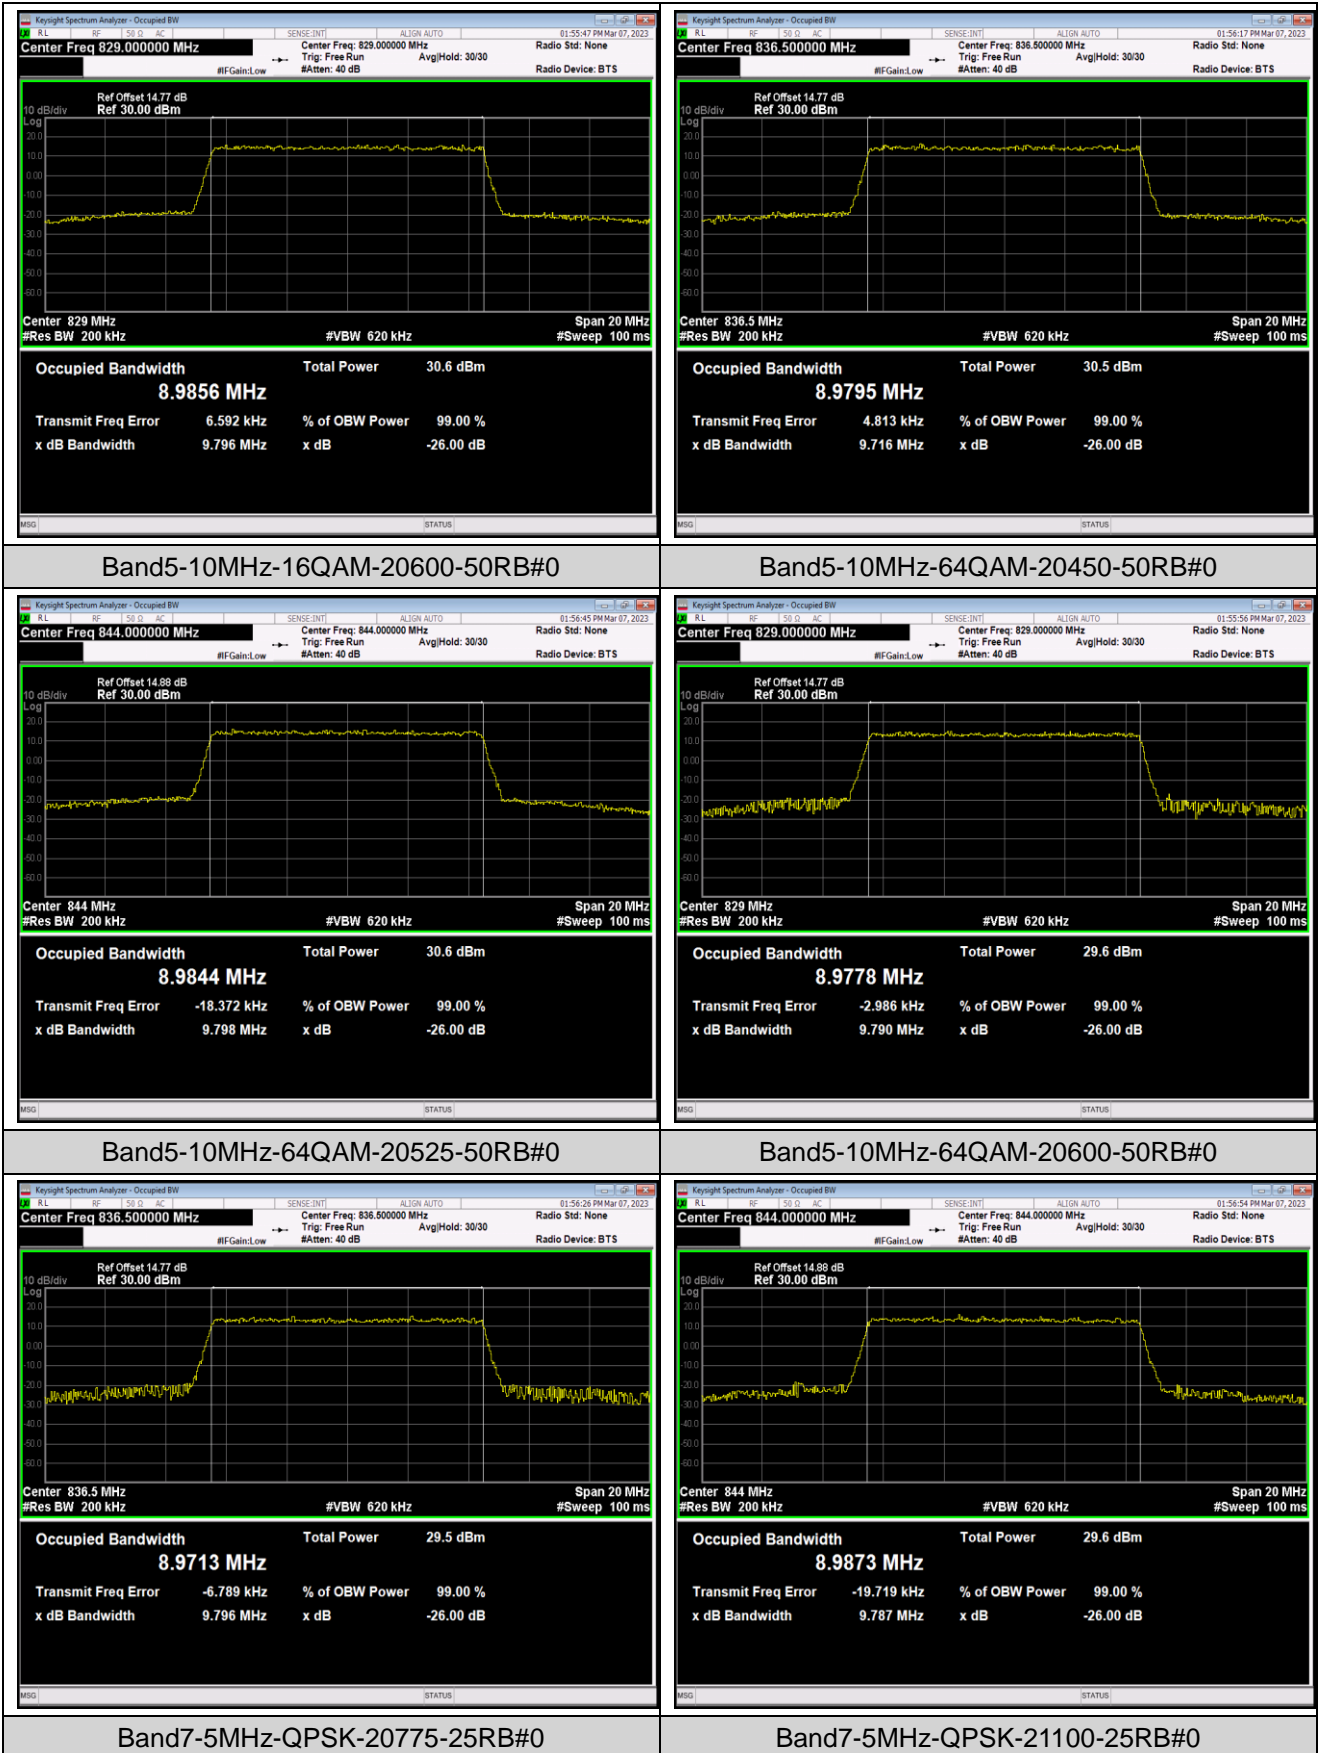

Band2-20MHz-64QAM-18700-100RB#0

Band2-20MHz-64QAM-18900-100RB#0

Band2-20MHz-64QAM-19100-100RB#0

Band5-1.4MHz-QPSK-20407-6RB#0

Band5-1.4MHz-QPSK-20525-6RB#0

Band5-1.4MHz-QPSK-20643-6RB#0

Band5-1.4MHz-16QAM-20407-6RB#0

Band5-5MHz-QPSK-20425-25RB#0

Band5-5MHz-QPSK-20525-25RB#0

Band5-5MHz-64QAM-20425-25RB#0 **Band5-5MHz-64QAM-20525-25RB#0**

Band5-10MHz-16QAM-20450-50RB#0

Band5-10MHz-16QAM-20525-50RB#0

Band7-10MHz-16QAM-21400-50RB#0

Band7-10MHz-64QAM-20800-50RB#0

Band7-10MHz-64QAM-21100-50RB#0

Band7-10MHz-64QAM-21400-50RB#0

Band7-15MHz-QPSK-20825-75RB#0

Band7-15MHz-QPSK-21100-75RB#0