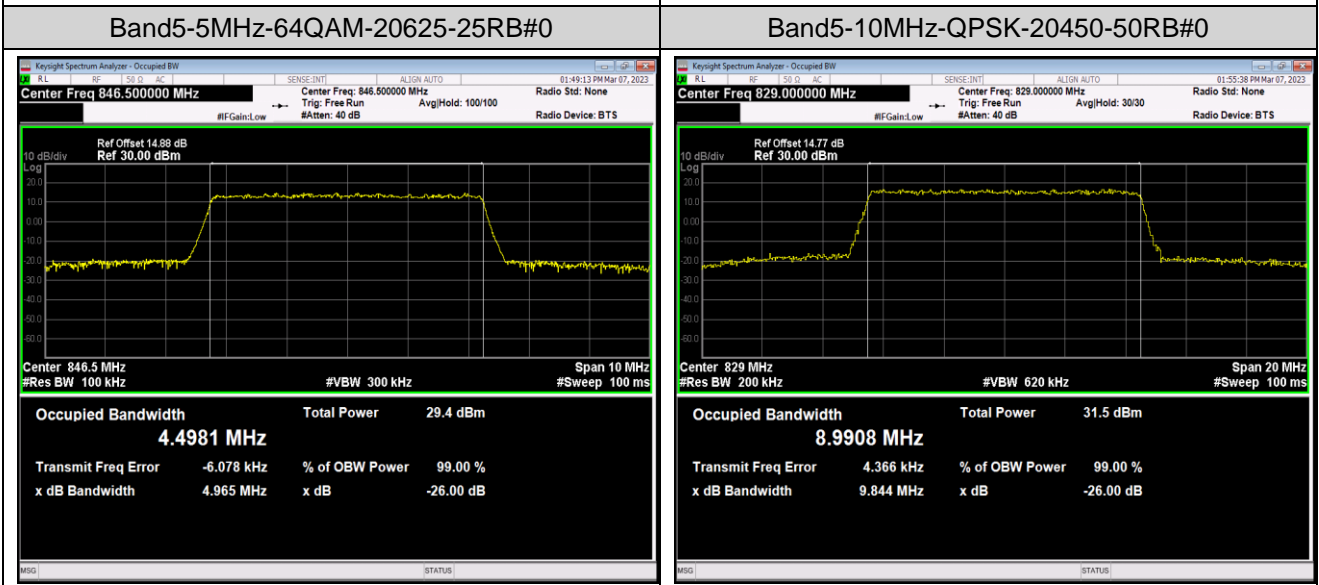

Band5-10MHz-16QAM-20450-50RB#0

Band5-10MHz-16QAM-20525-50RB#0