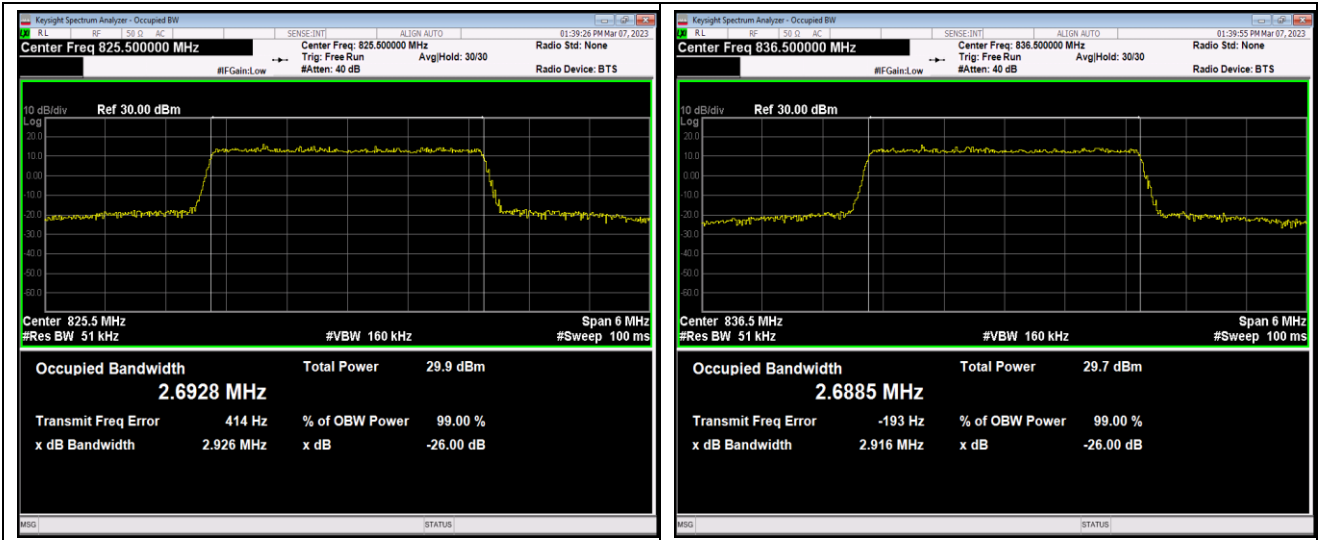

Band5-3MHz-16QAM-20415-15RB#0

Band5-3MHz-16QAM-20525-15RB#0

Band5-3MHz-16QAM-20635-15RB#0

Band5-3MHz-64QAM-20415-15RB#0