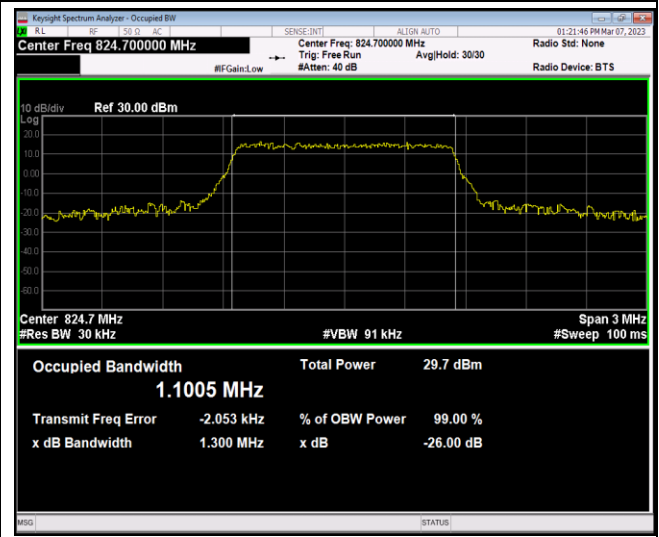

Band5-1.4MHz-16QAM-20407-6RB#0

Band5-1.4MHz-16QAM-20643-6RB#0