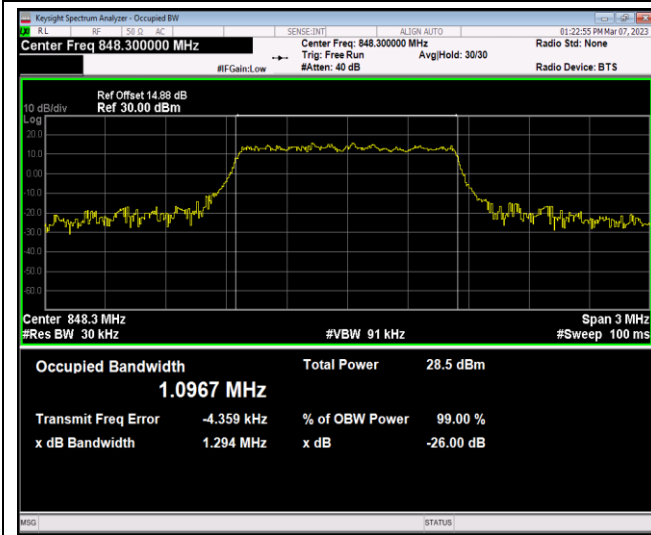

Band5-1.4MHz-16QAM-20525-6RB#0

Band5-1.4MHz-16QAM-20643-6RB#0

Band5-1.4MHz-64QAM-20407-6RB#0

Band5-1.4MHz-64QAM-20525-6RB#0

Band5-1.4MHz-64QAM-20643-6RB#0

Band5-3MHz-QPSK-20415-15RB#0

Band5-3MHz-QPSK-20525-15RB#0