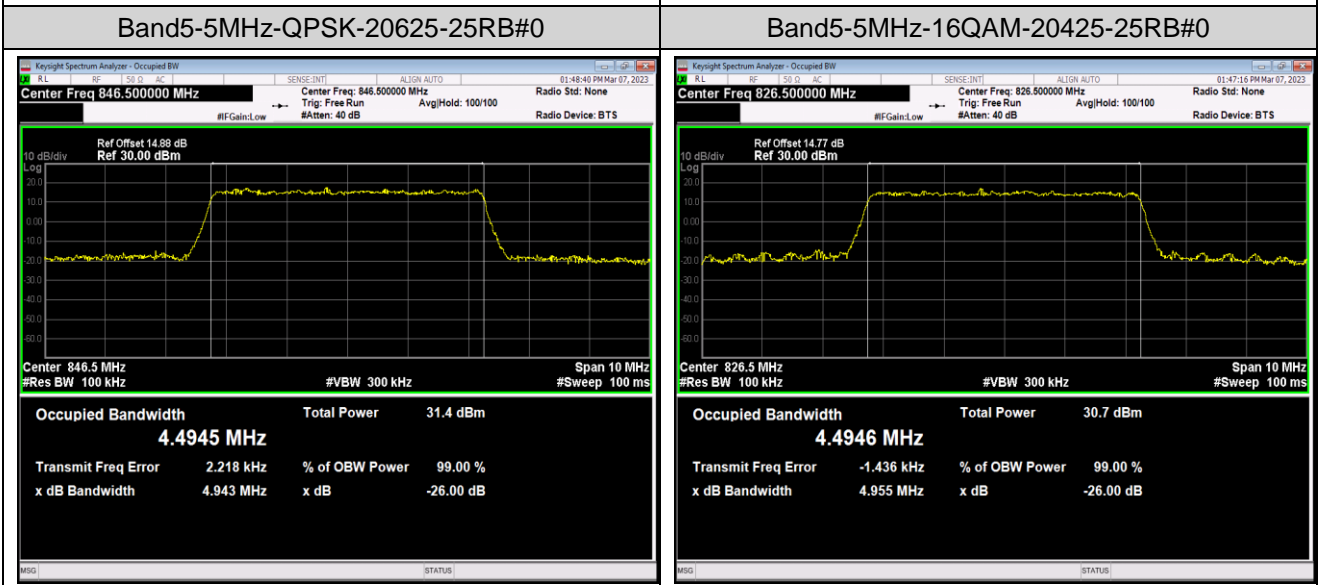

Band5-5MHz-64QAM-20425-25RB#0   **Band5-5MHz-64QAM-20525-25RB#0**