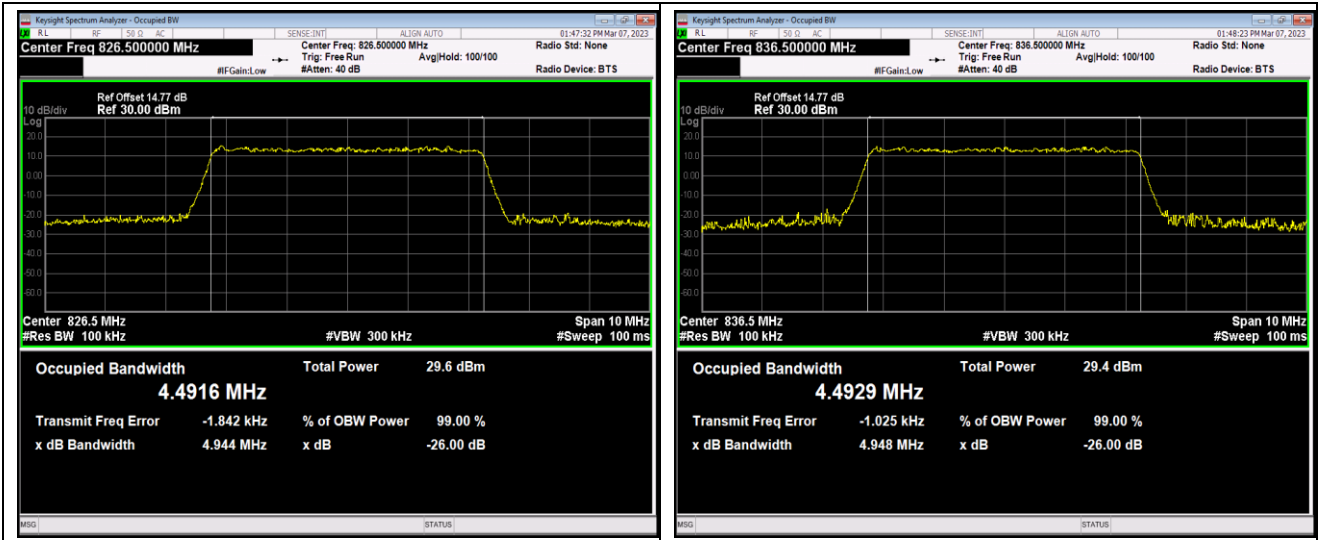

Band5-5MHz-64QAM-20425-25RB#0   **Band5-5MHz-64QAM-20525-25RB#0**