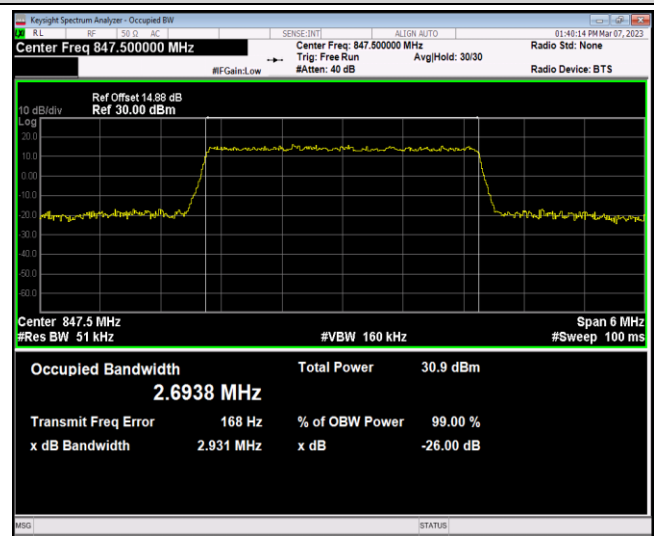

Band5-3MHz-QPSK-20635-15RB#0

Band5-3MHz-16QAM-20525-15RB#0