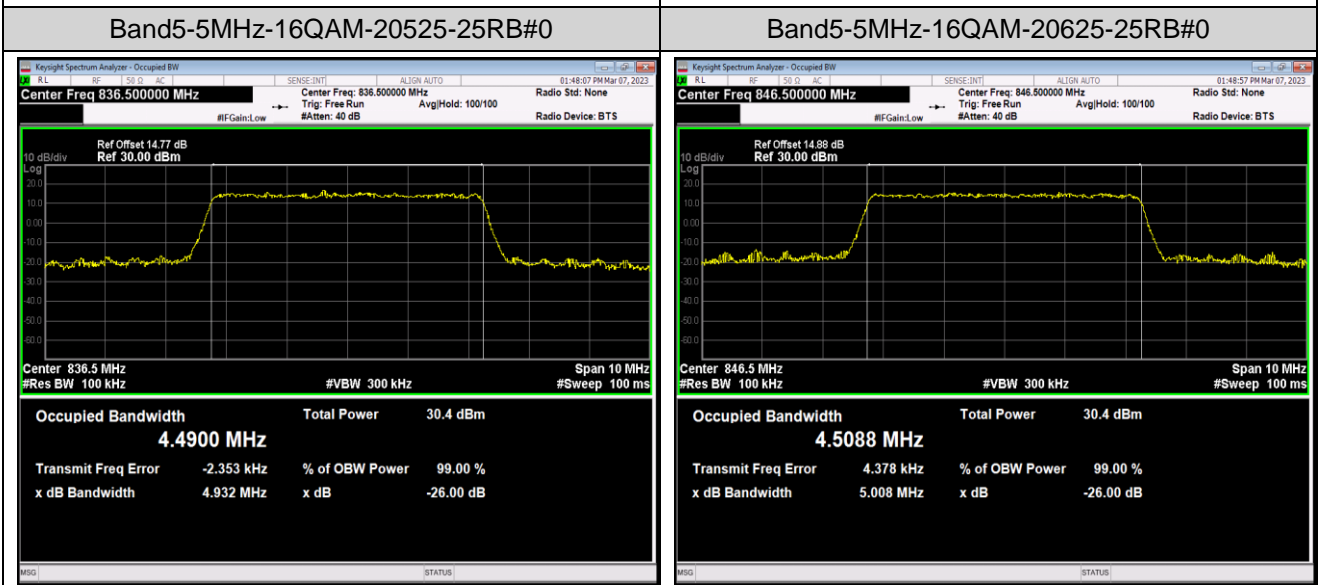

Band5-5MHz-64QAM-20425-25RB#0   **Band5-5MHz-64QAM-20525-25RB#0**