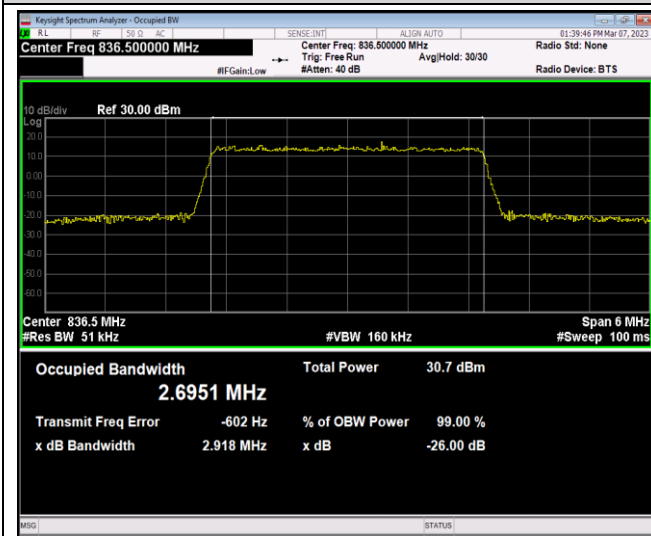

Band5-3MHz-QPSK-20525-15RB#0

Band5-3MHz-16QAM-20415-15RB#0