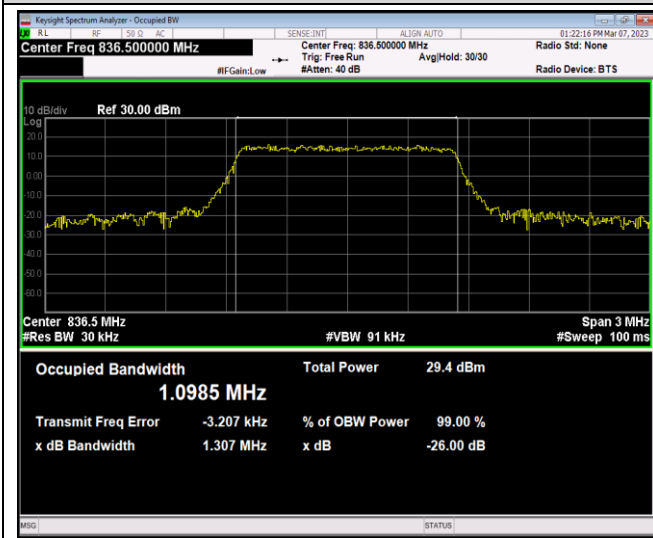

Band5-1.4MHz-16QAM-20525-6RB#0

Band5-1.4MHz-64QAM-20407-6RB#0