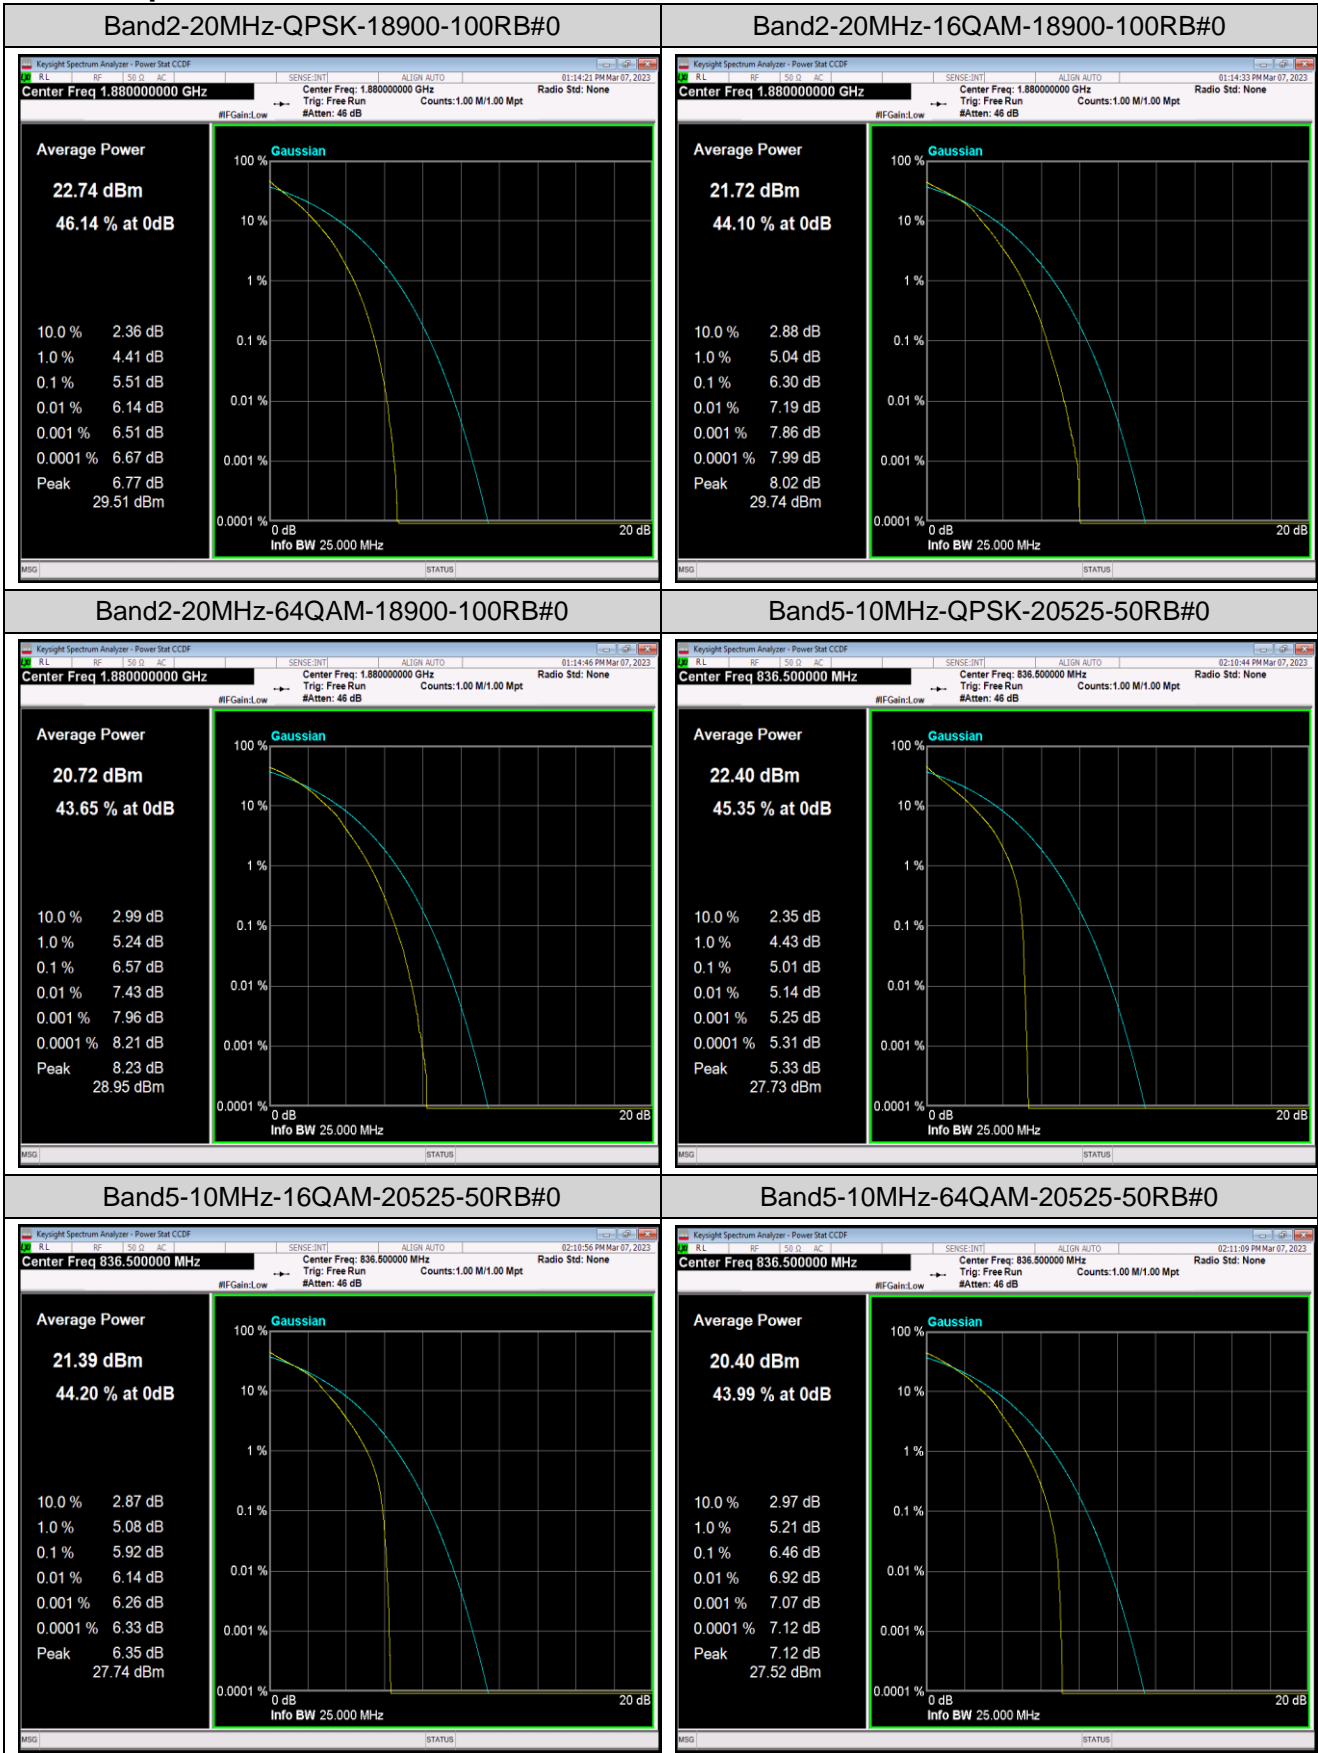

Test Graphs