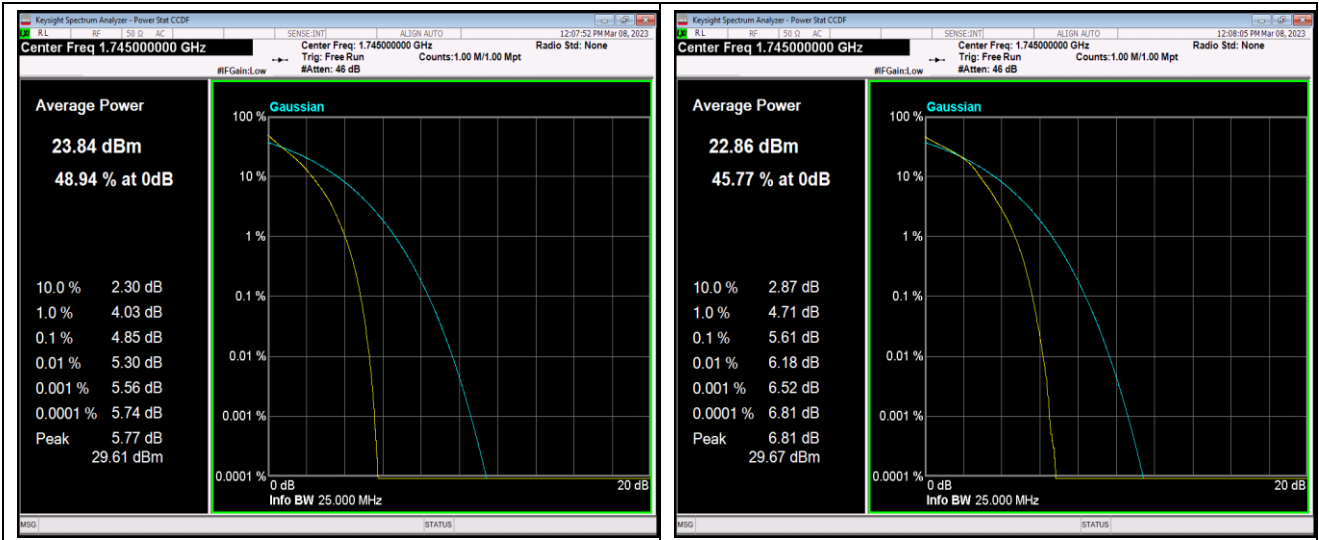

Band66-20MHz-64QAM-132322-100RB#0