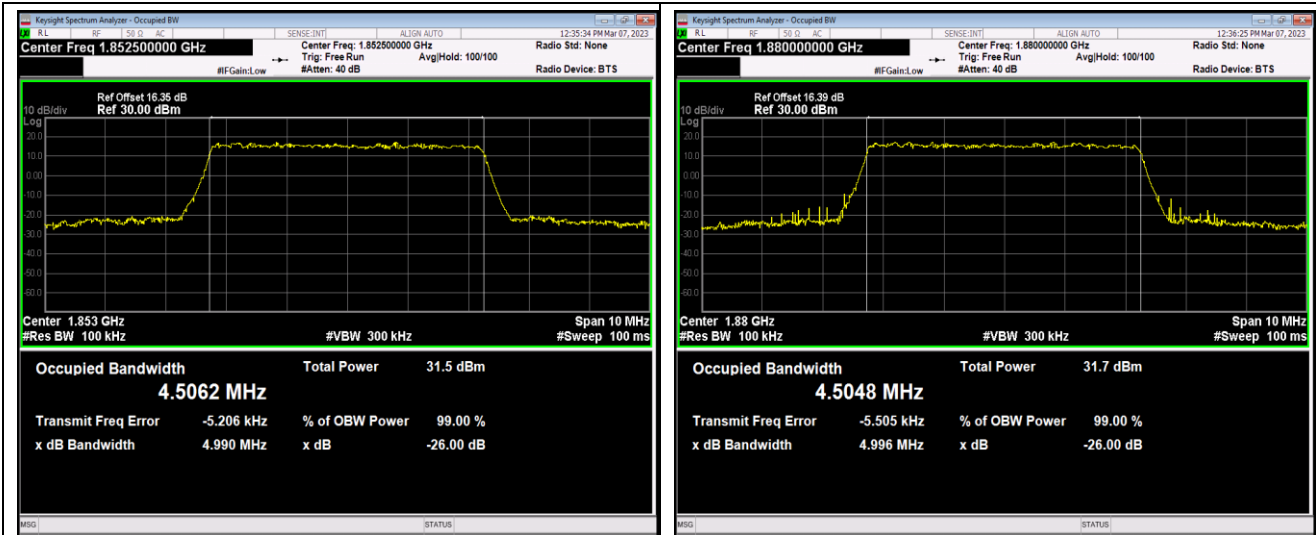

Band2-5MHz-QPSK-19175-25RB#0

Band2-5MHz-16QAM-18625-25RB#0