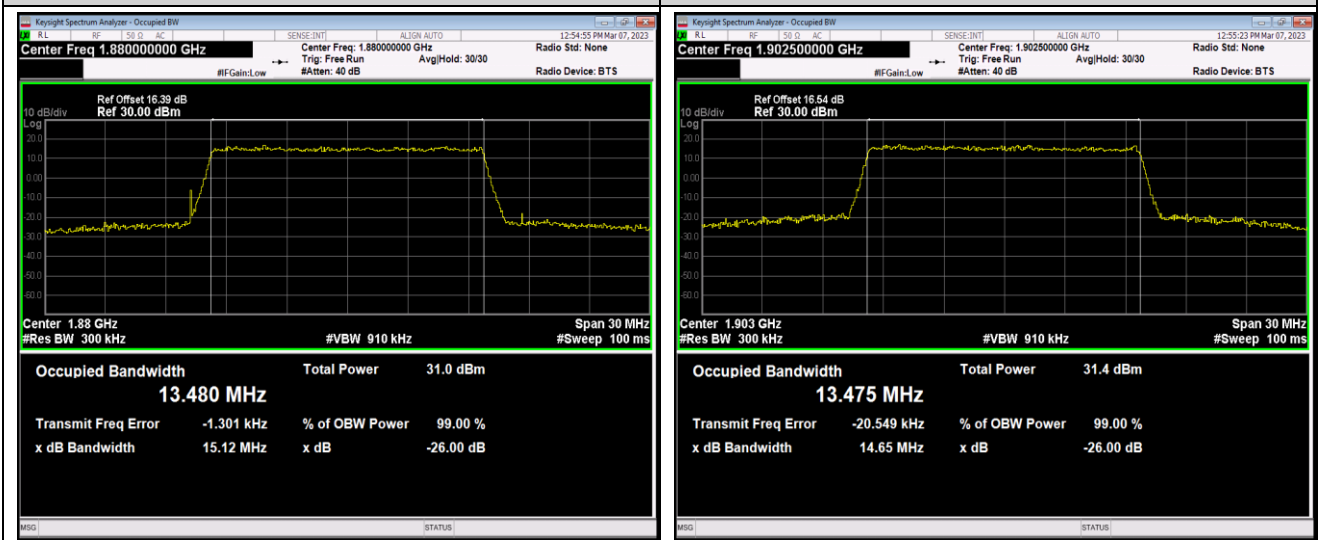

Band2-15MHz-16QAM-18900-75RB#0   Band2-15MHz-16QAM-19125-75RB#0

Band2-15MHz-64QAM-18675-75RB#0   Band2-15MHz-64QAM-18900-75RB#0