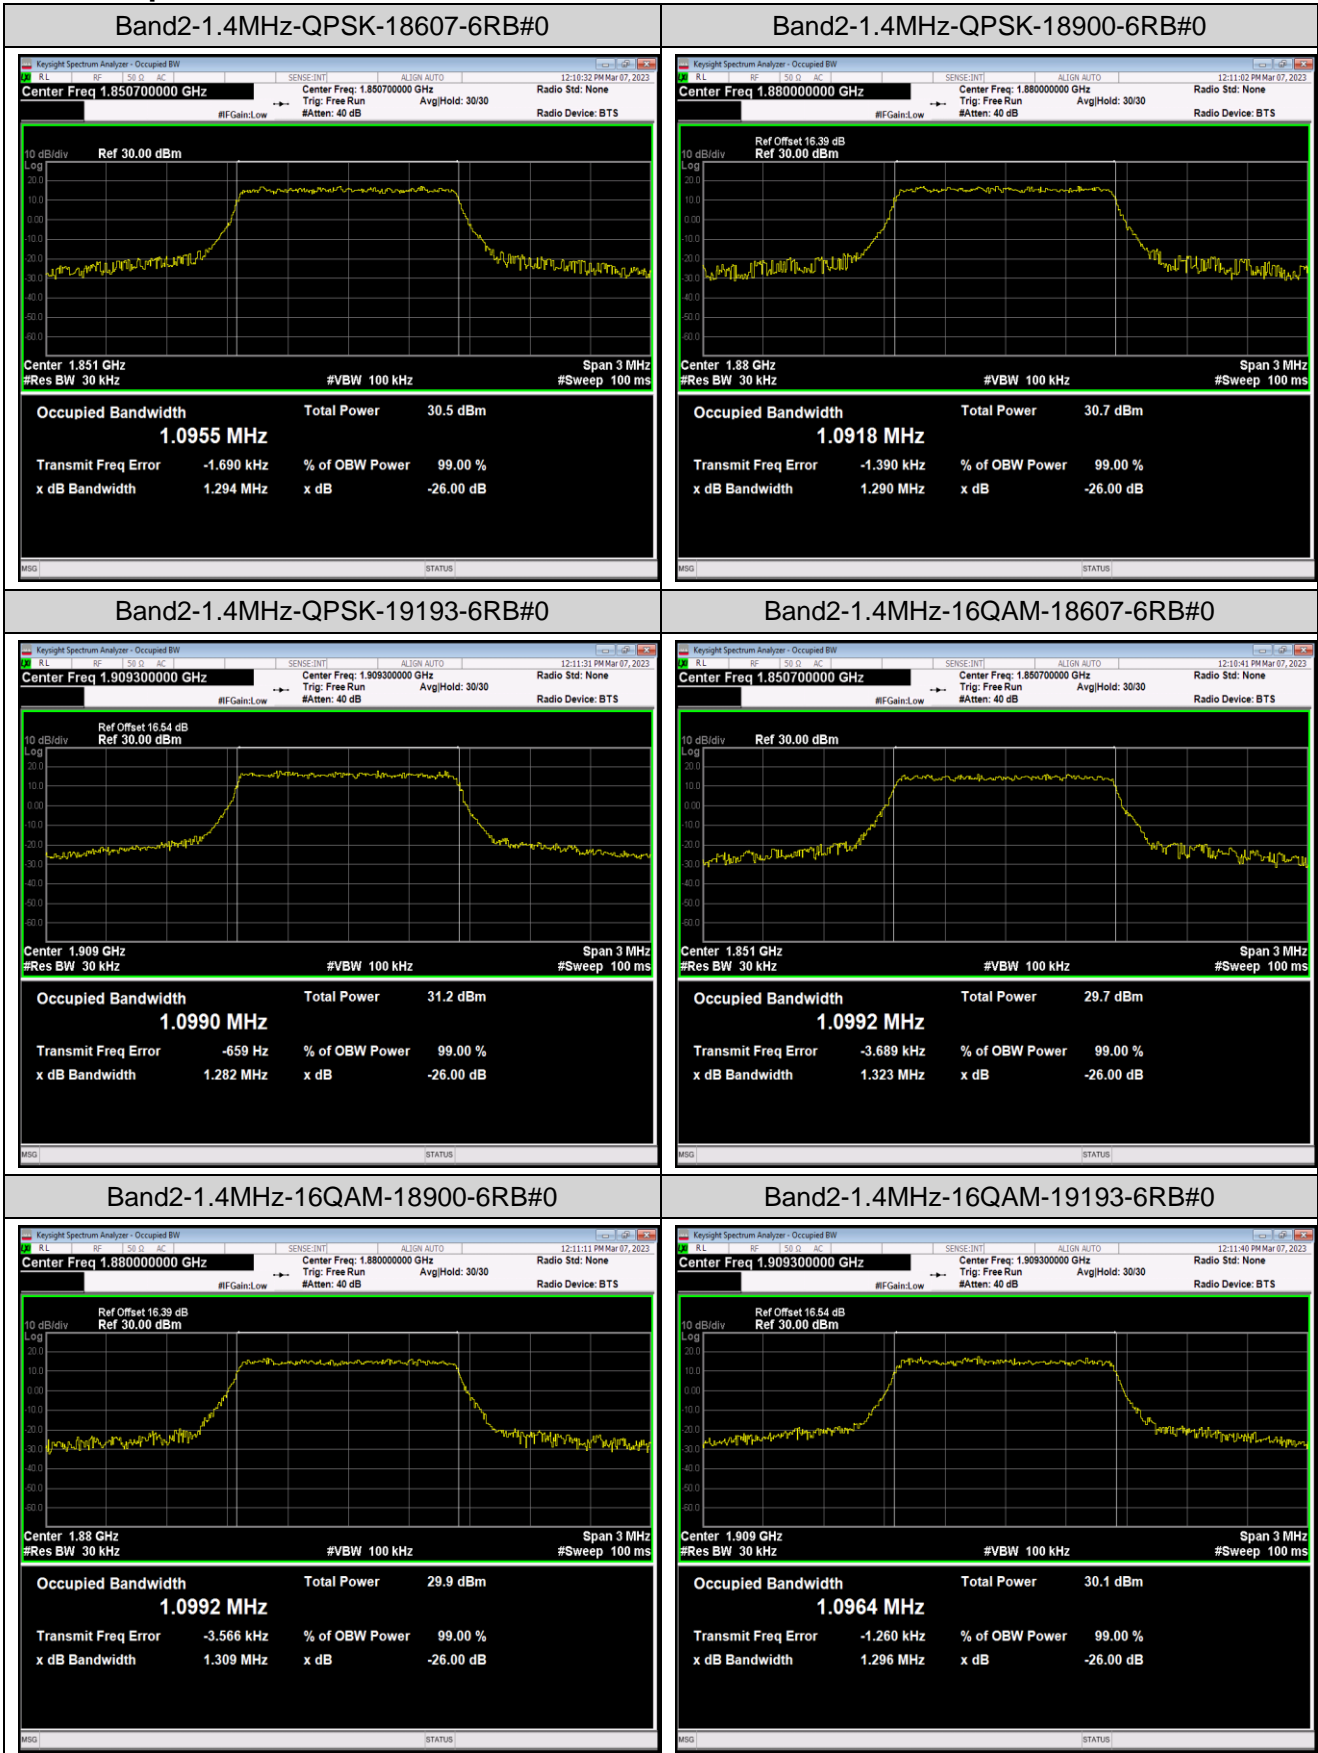

Test Graphs