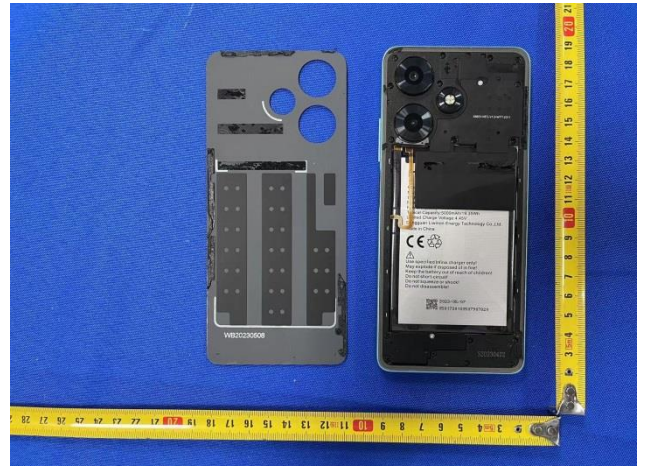

EUT Photos (Model: X6831)

EUT Antenna Locations

SAR Test Setup Photos

Head

Right Cheek

Right Tilted

Left Cheek

Left Tilted

Body

Front side (10mm)

Back side(10mm)

Left side(10mm)

Right side(10mm)

Top side(10mm)