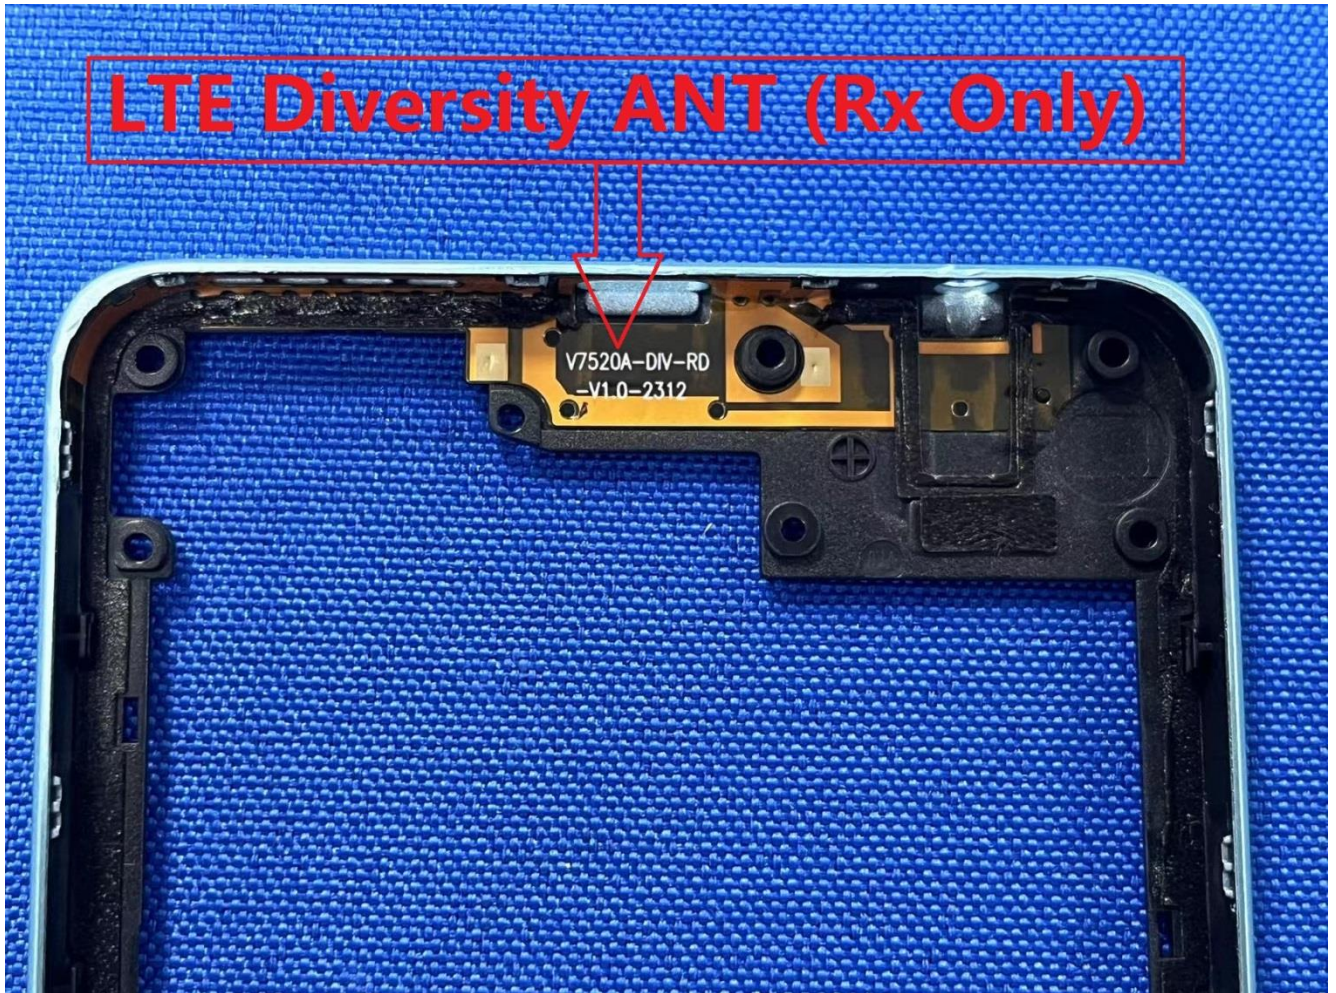

EUT Photos (Model: X6831)

EUT Antenna Locations

SAR Test Setup Photos

Head

Right Cheek

Right Tilted

Left Cheek

Left Tilted

Body

Front side (10mm)

Back side(10mm)

Left side(10mm)

Right side(10mm)

Top side(10mm)