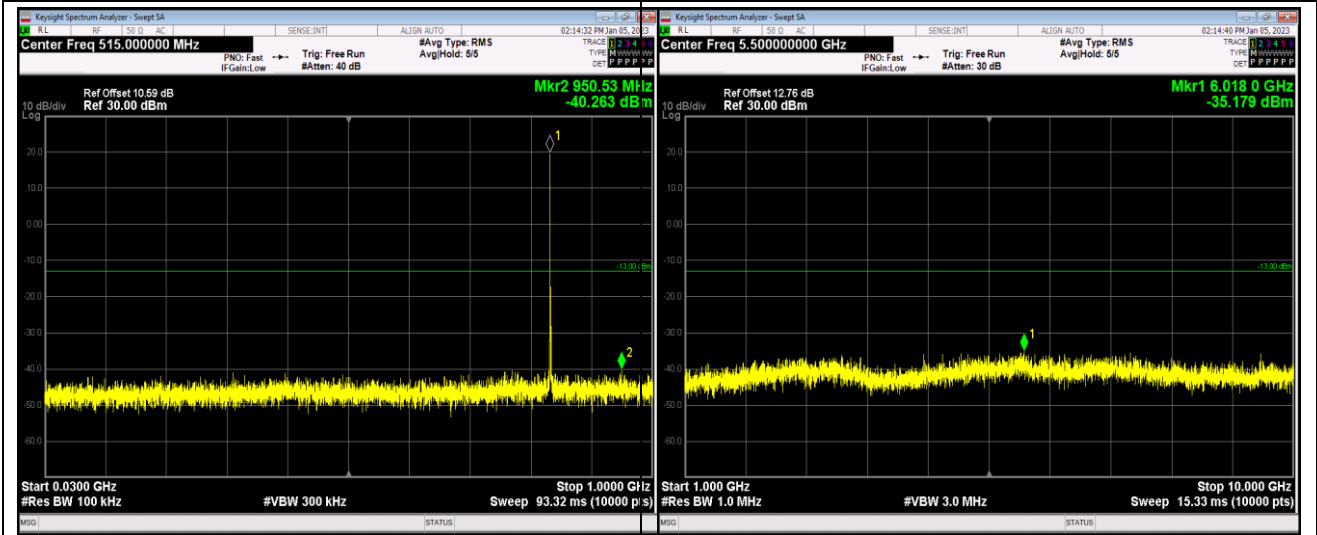

Band5-1.4MHz-QPSK-20407-1RB#0-Range2:1000~2000MHz

Band5-1.4MHz-16QAM-20525-1RB#0-Range1:30~1000MHz

Band5-1.4MHz-16QAM-20525-1RB#0-Range2:1000~10000MHz

Band5-1.4MHz-16QAM-20643-1RB#0-Range1:30~1000MHz

Band5-1.4MHz-16QAM-20643-1RB#0-Range2:1000~10000MHz