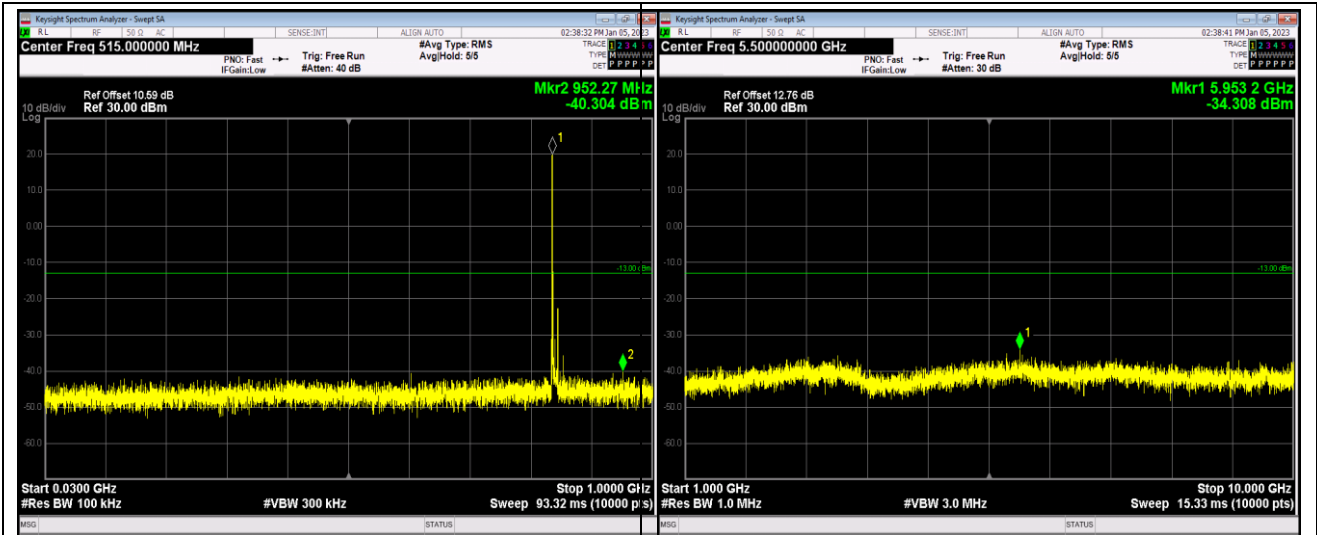

Band5-1.4MHz-QPSK-20407-1RB#0-Range2:1000~2000MHz

Band5-1.4MHz-16QAM-20525-1RB#0-Range1:30~1000MHz

Band5-1.4MHz-16QAM-20525-1RB#0-Range2:1000~10000MHz

Band5-1.4MHz-16QAM-20643-1RB#0-Range1:30~1000MHz

Band5-1.4MHz-16QAM-20643-1RB#0-Range2:1000~10000MHz