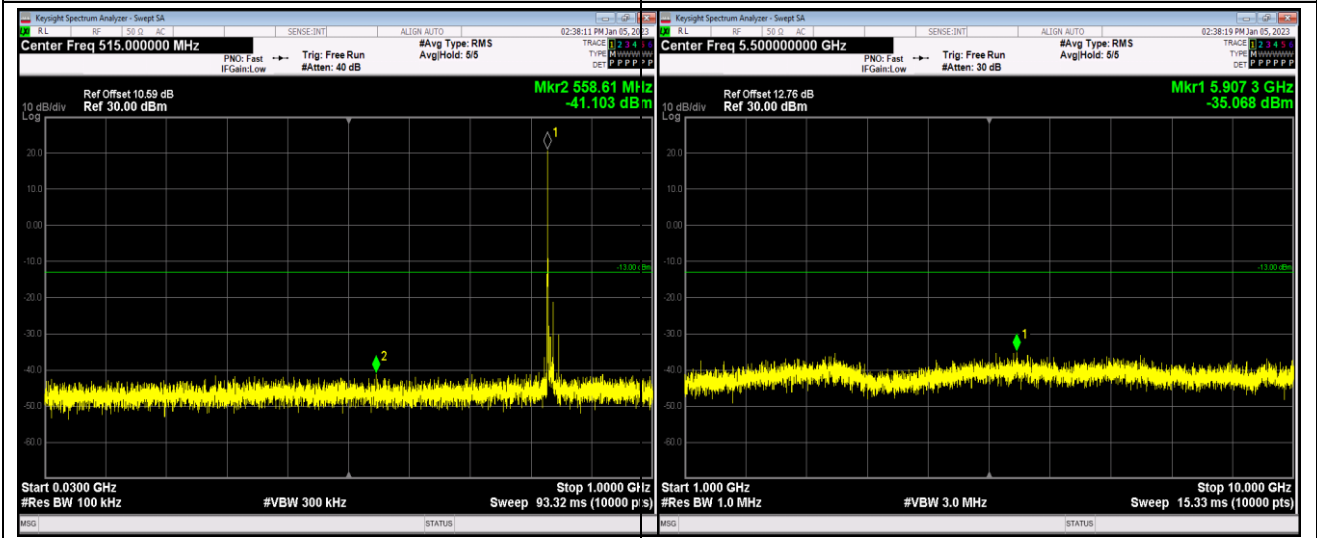

Band5-10MHz-16QAM-20525-1RB#0-Range1:30~1000MHz

Band5-10MHz-16QAM-20525-1RB#0-Range2:1000~10000MHz