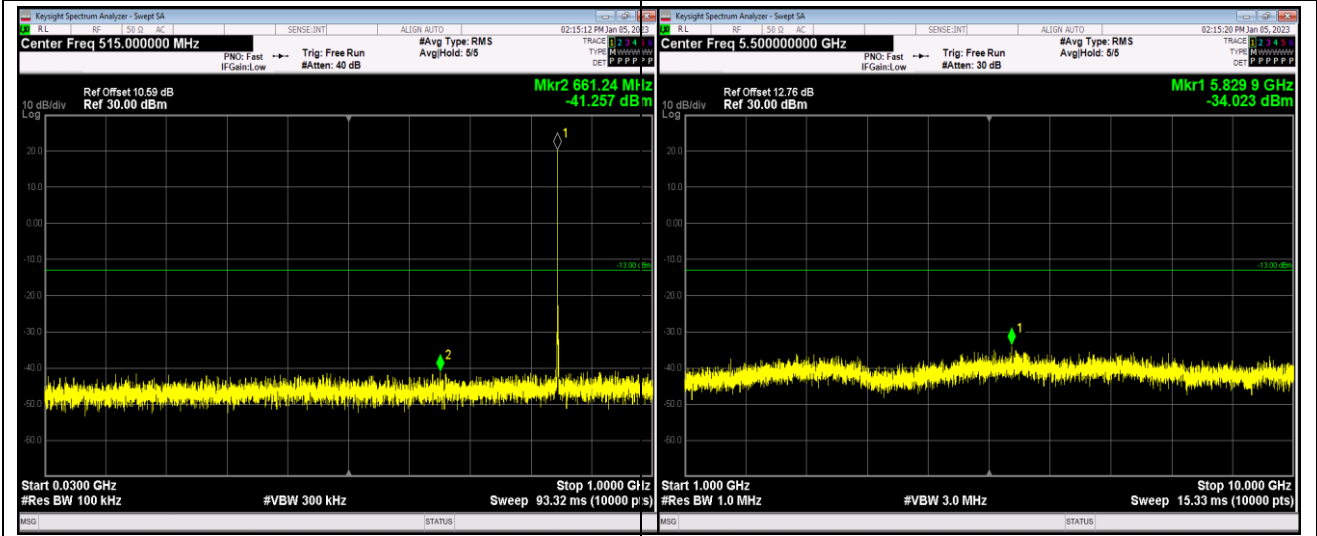

Band5-1.4MHz-QPSK-20407-1RB#0-Range2:1000~2000MHz

Band5-1.4MHz-16QAM-20525-1RB#0-Range1:30~1000MHz

Band5-1.4MHz-16QAM-20525-1RB#0-Range2:1000~10000MHz

Band5-1.4MHz-16QAM-20643-1RB#0-Range1:30~1000MHz

Band5-1.4MHz-16QAM-20643-1RB#0-Range2:1000~10000MHz