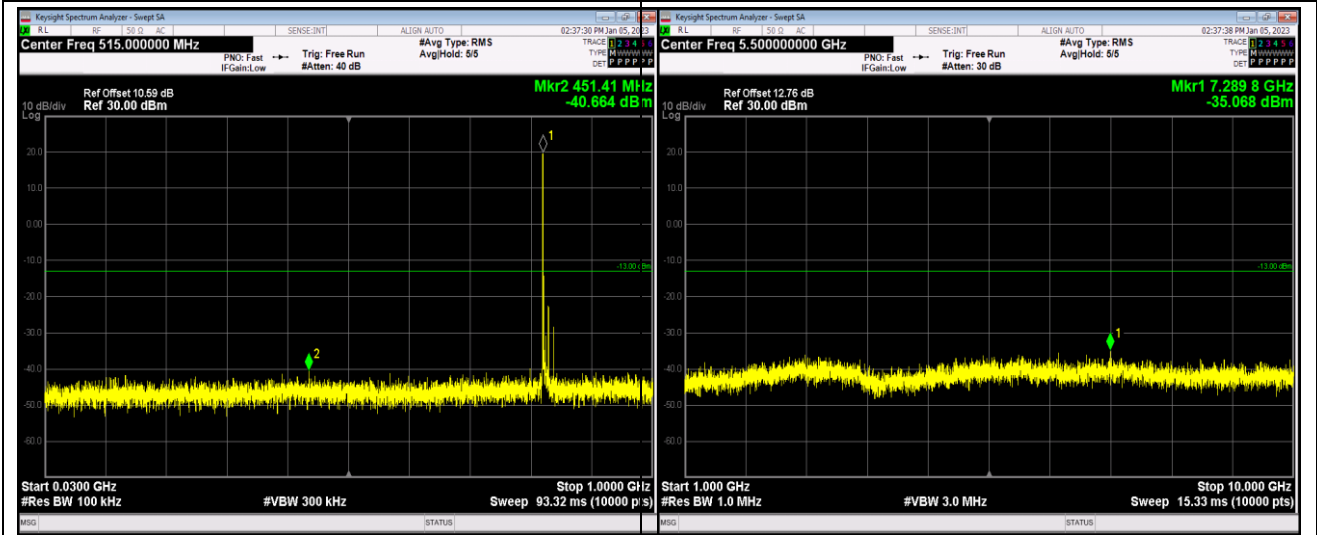

Band5-10MHz-16QAM-20450-1RB#0-Range1:30~1000MHz

Band5-10MHz-16QAM-20525-1RB#0-Range2:1000~10000MHz

Band5-10MHz-16QAM-20450-1RB#0-Range2:1000~10000MHz

Band5-10MHz-16QAM-20525-1RB#0-Range1:30~1000MHz