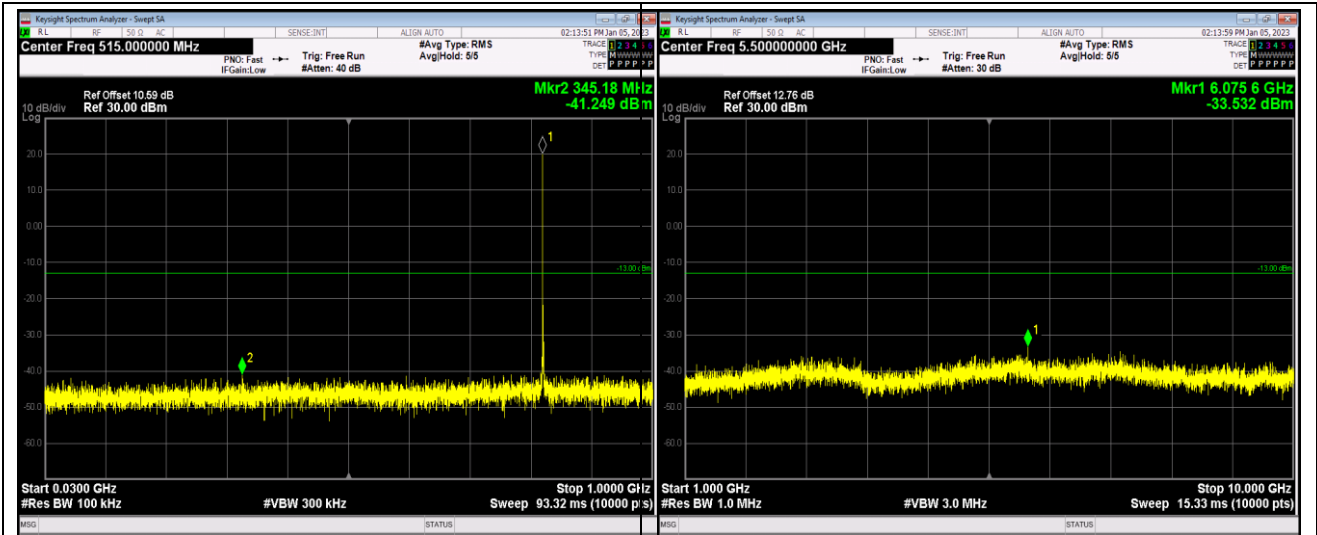

Band5-1.4MHz-16QAM-20525-1RB#0-Range2:1000~10000MHz

Band5-1.4MHz-16QAM-20525-1RB#0-Range1:30~1000MHz