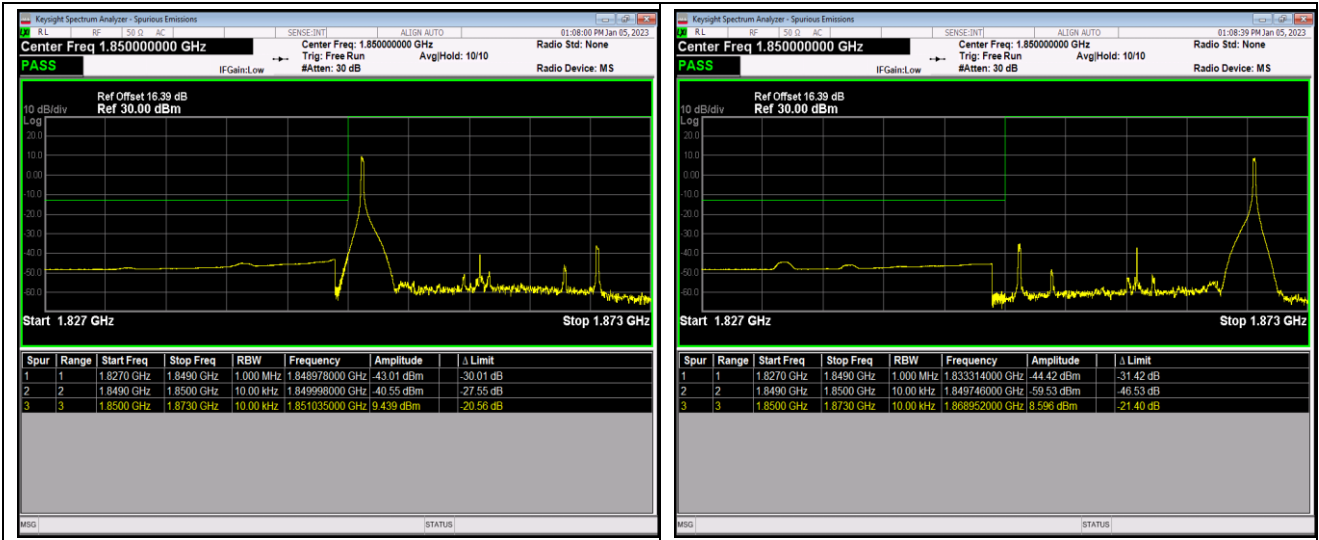

Band2-20MHz-16QAM-18700-1RB#0

Band2-20MHz-16QAM-18700-1RB#99