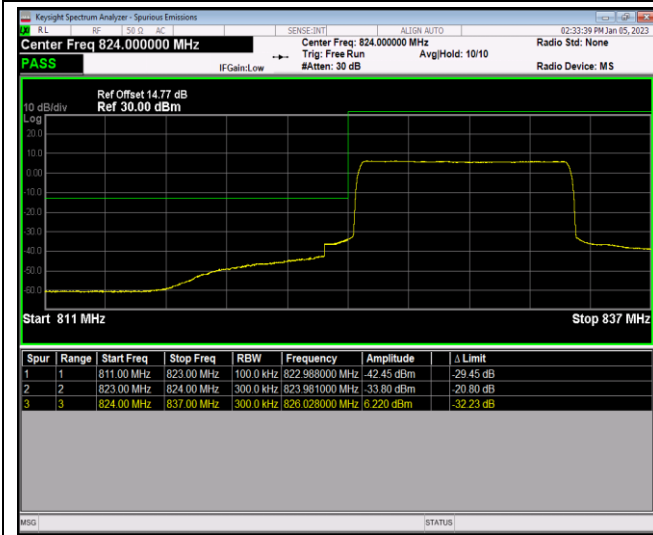

Band5-1.4MHz-16QAM-20643-1RB#0

Band5-1.4MHz-16QAM-20643-1RB#5

Band5-1.4MHz-16QAM-20643-6RB#0

Band5-10MHz-QPSK-20450-1RB#0

Band5-10MHz-QPSK-20450-1RB#49

Band5-10MHz-QPSK-20450-50RB#0

Band5-10MHz-QPSK-20600-1RB#0