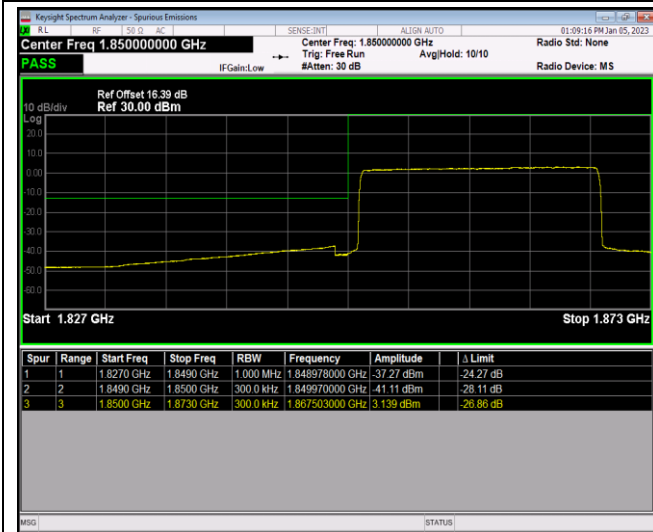

Remark: All bandwidth and all modulation had been tested, but only the worst case data displayed in this report.

Test Graphs

Band2-20MHz-QPSK-18700-100RB#0

Band2-20MHz-QPSK-19100-1RB#0

Band2-20MHz-QPSK-19100-1RB#99