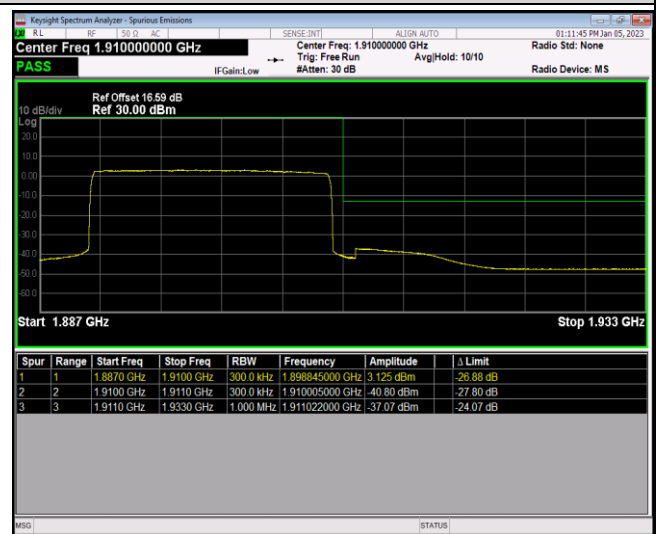

Band2-20MHz-QPSK-19100-100RB#0