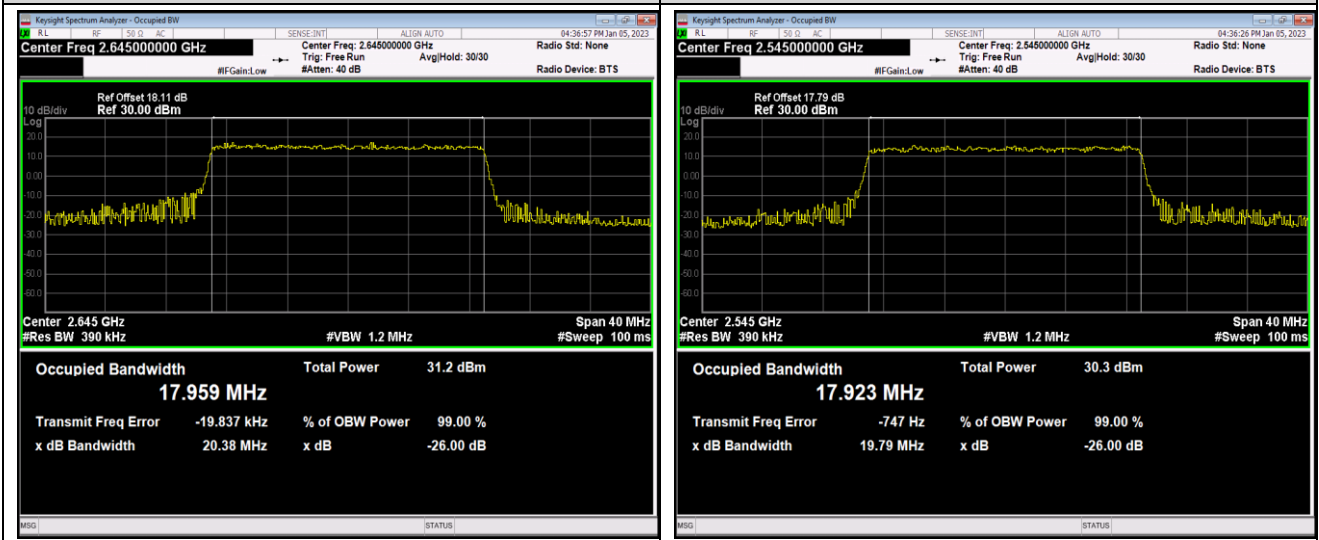

Band41-20MHz-QPSK-41140-100RB#0

Band41-20MHz-16QAM-40140-100RB#0

Band41-20MHz-16QAM-40640-100RB#0

Band41-20MHz-16QAM-41140-100RB#0

Appendix D: Band Edge

Test Result (worst case)

Band	Bandwidth	Modulation	Channel	RB Config.	Result (dBm)	Verdict
Band2	1.4MHz	QPSK	18607	1RB#0	-39.32,-26.72	PASS
Band2	1.4MHz	QPSK	18607	1RB#5	-30.80,-37.41	PASS
Band2	1.4MHz	QPSK	18607	6RB#0	-35.80,-35.20	PASS
Band2	1.4MHz	QPSK	19193	1RB#0	-37.40,-30.15	PASS
Band2	1.4MHz	QPSK	19193	1RB#5	-27.96,-39.15	PASS
Band2	1.4MHz	QPSK	19193	6RB#0	-32.47,-35.65	PASS
Band2	1.4MHz	16QAM	18607	1RB#0	-39.61,-28.92	PASS
Band2	1.4MHz	16QAM	18607	1RB#5	-33.29,-39.57	PASS
Band2	1.4MHz	16QAM	18607	6RB#0	-36.13,-35.74	PASS
Band2	1.4MHz	16QAM	19193	1RB#0	-39.43,-32.94	PASS
Band2	1.4MHz	16QAM	19193	1RB#5	-28.29,-39.46	PASS
Band2	1.4MHz	16QAM	19193	6RB#0	-35.49,-36.92	PASS
Band2	20MHz	QPSK	18700	1RB#0	-42.87,-38.74	PASS
Band2	20MHz	QPSK	18700	1RB#99	-43.18,-59.08	PASS
Band2	20MHz	QPSK	18700	100RB#0	-37.27,-41.11	PASS
Band2	20MHz	QPSK	19100	1RB#0	-58.36,-44.80	PASS
Band2	20MHz	QPSK	19100	1RB#99	-41.28,-42.74	PASS
Band2	20MHz	QPSK	19100	100RB#0	-40.80,-37.07	PASS
Band2	20MHz	16QAM	18700	1RB#0	-43.01,-40.55	PASS
Band2	20MHz	16QAM	18700	1RB#99	-44.42,-59.53	PASS
Band2	20MHz	16QAM	18700	100RB#0	-37.71,-41.59	PASS
Band2	20MHz	16QAM	19100	1RB#0	-59.43,-44.80	PASS
Band2	20MHz	16QAM	19100	1RB#99	-40.59,-42.91	PASS
Band2	20MHz	16QAM	19100	100RB#0	-42.20,-38.75	PASS
Band4	1.4MHz	QPSK	19957	1RB#0	-39.24,-25.04	PASS
Band4	1.4MHz	QPSK	19957	1RB#5	-29.52,-37.81	PASS
Band4	1.4MHz	QPSK	19957	6RB#0	-31.99,-34.74	PASS
Band4	1.4MHz	QPSK	20393	1RB#0	-37.46,-30.15	PASS
Band4	1.4MHz	QPSK	20393	1RB#5	-26.23,-39.33	PASS
Band4	1.4MHz	QPSK	20393	6RB#0	-34.65,-33.57	PASS
Band4	1.4MHz	16QAM	19957	1RB#0	-39.75,-27.99	PASS
Band4	1.4MHz	16QAM	19957	1RB#5	-32.30,-39.71	PASS
Band4	1.4MHz	16QAM	19957	6RB#0	-32.42,-33.47	PASS
Band4	1.4MHz	16QAM	20393	1RB#0	-38.85,-32.59	PASS
Band4	1.4MHz	16QAM	20393	1RB#5	-29.94,-39.69	PASS
Band4	1.4MHz	16QAM	20393	6RB#0	-34.10,-33.76	PASS