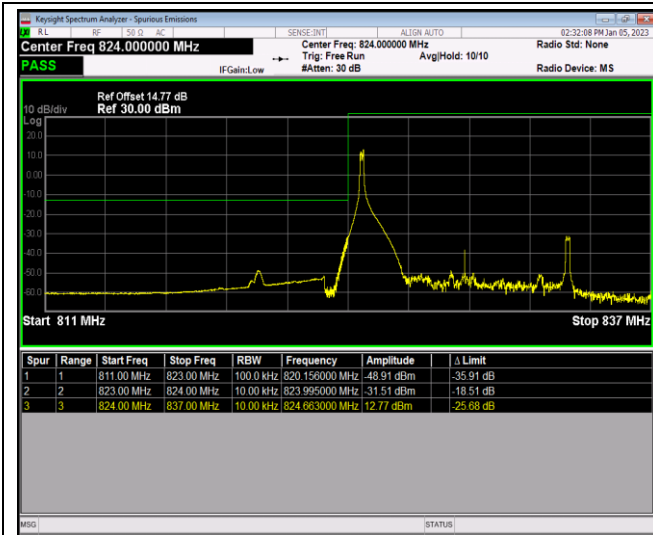

Band5-1.4MHz-16QAM-20643-1RB#0

Band5-1.4MHz-16QAM-20643-1RB#5

Band5-1.4MHz-16QAM-20643-6RB#0

Band5-10MHz-QPSK-20450-1RB#0

Band5-10MHz-QPSK-20450-1RB#49

Band5-10MHz-QPSK-20450-50RB#0

Band5-10MHz-QPSK-20600-1RB#0