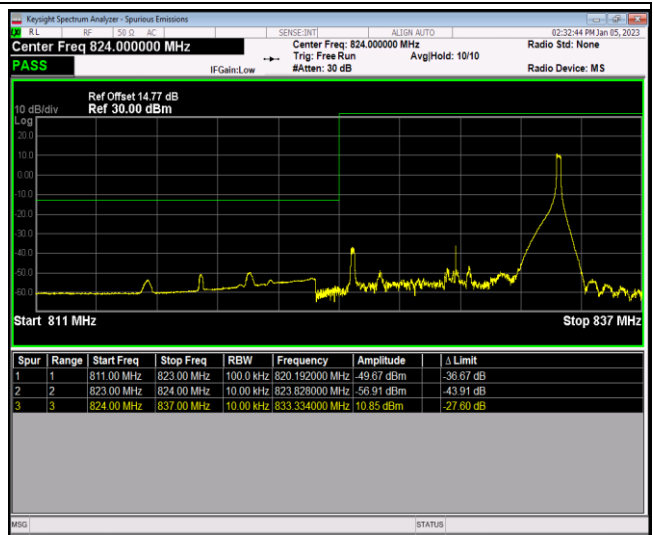

Band5-1.4MHz-16QAM-20643-1RB#0

Band5-1.4MHz-16QAM-20643-1RB#5

Band5-1.4MHz-16QAM-20643-6RB#0

Band5-10MHz-QPSK-20450-1RB#0

Band5-10MHz-QPSK-20450-1RB#49

Band5-10MHz-QPSK-20450-50RB#0

Band5-10MHz-QPSK-20600-1RB#0