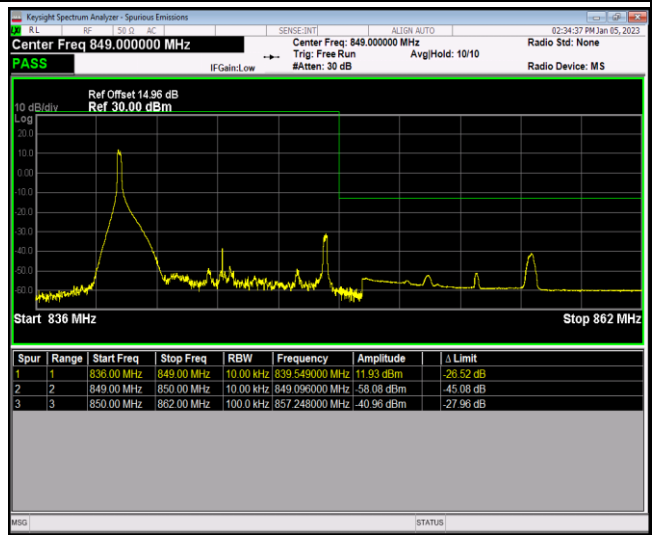

Band5-10MHz-QPSK-20600-1RB#0