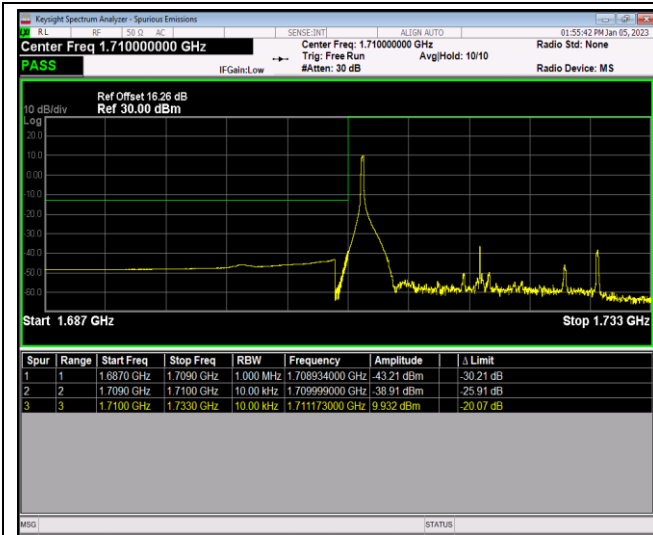

Band4-20MHz-QPSK-20050-1RB#0