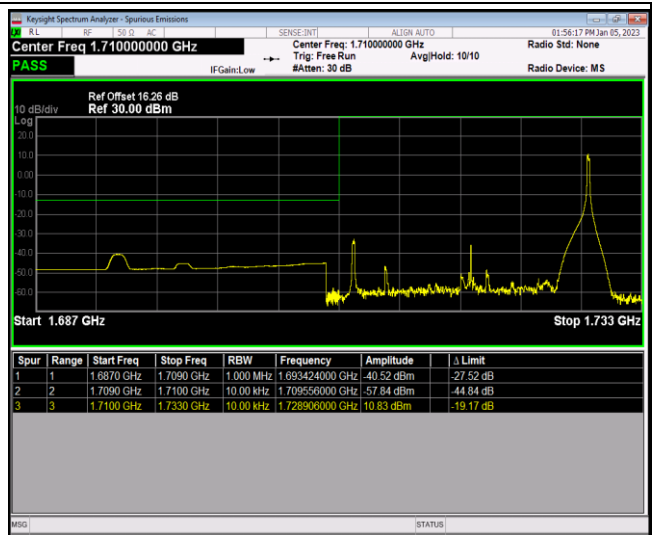

Band4-20MHz-QPSK-20050-1RB#99