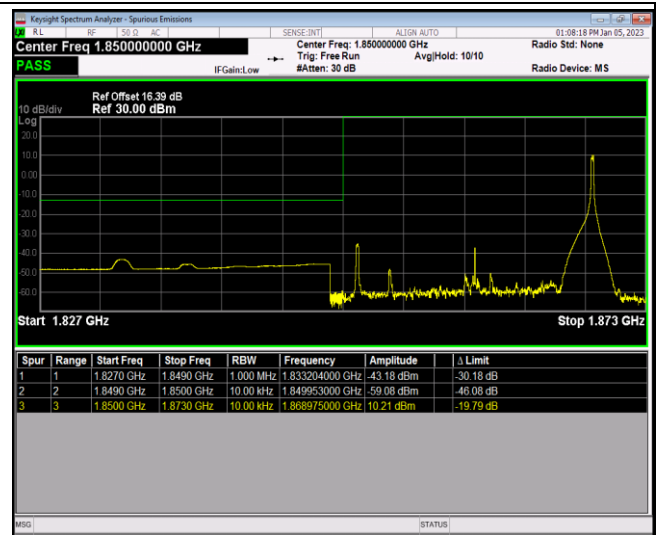

Remark: All bandwidth and all modulation had been tested, but only the worst case data displayed in this report.

Test Graphs

Band2-20MHz-QPSK-18700-100RB#0

Band2-20MHz-QPSK-19100-1RB#0

Band2-20MHz-QPSK-19100-1RB#99