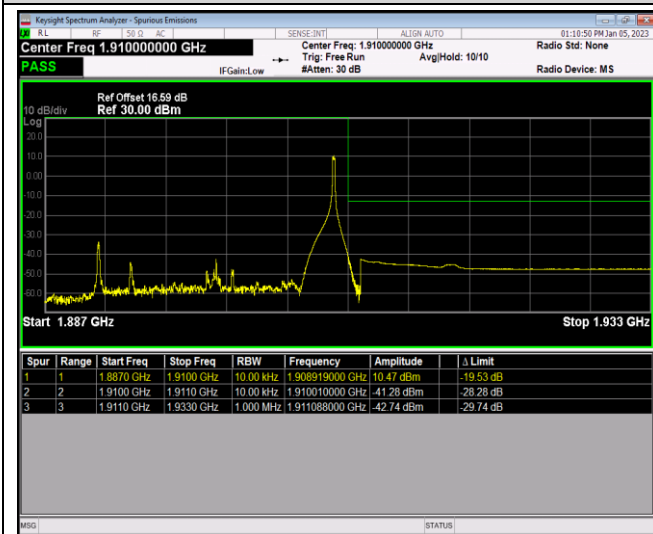

Band2-20MHz-QPSK-19100-1RB#99