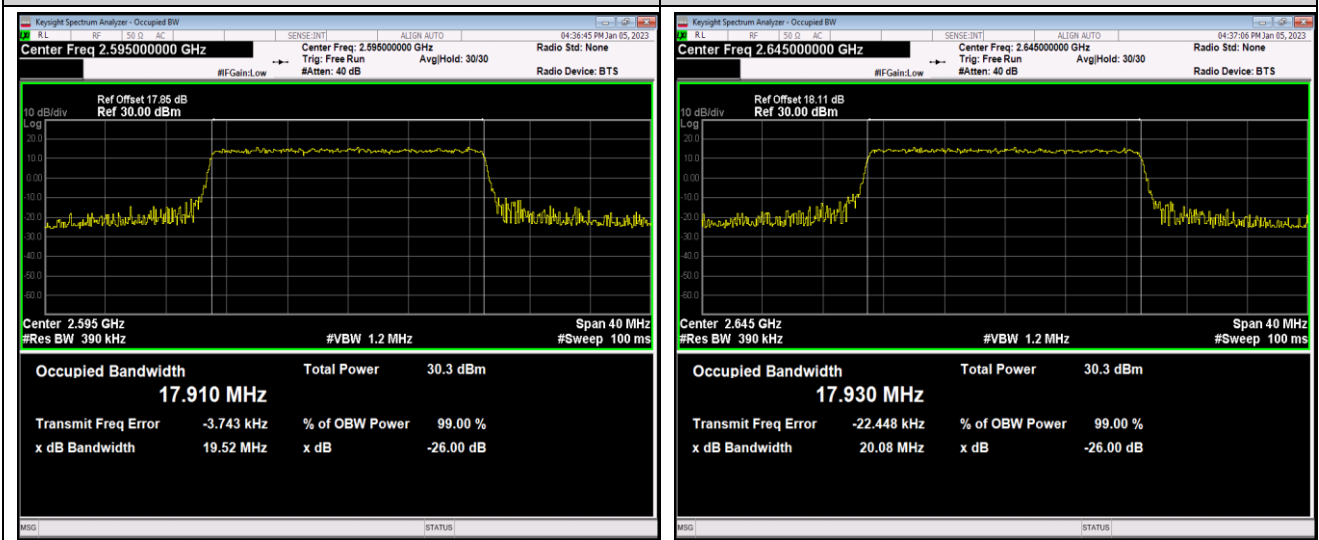

Band41-20MHz-QPSK-41140-100RB#0

Band41-20MHz-16QAM-40140-100RB#0

Band41-20MHz-16QAM-40640-100RB#0

Band41-20MHz-16QAM-41140-100RB#0

Appendix D: Band Edge

Test Result (worst case)

Band	Bandwidth	Modulation	Channel	RB Config.	Result (dBm)	Verdict
Band2	1.4MHz	QPSK	18607	1RB#0	-39.32,-26.72	PASS
Band2	1.4MHz	QPSK	18607	1RB#5	-30.80,-37.41	PASS
Band2	1.4MHz	QPSK	18607	6RB#0	-35.80,-35.20	PASS
Band2	1.4MHz	QPSK	19193	1RB#0	-37.40,-30.15	PASS
Band2	1.4MHz	QPSK	19193	1RB#5	-27.96,-39.15	PASS
Band2	1.4MHz	QPSK	19193	6RB#0	-32.47,-35.65	PASS
Band2	1.4MHz	16QAM	18607	1RB#0	-39.61,-28.92	PASS
Band2	1.4MHz	16QAM	18607	1RB#5	-33.29,-39.57	PASS
Band2	1.4MHz	16QAM	18607	6RB#0	-36.13,-35.74	PASS
Band2	1.4MHz	16QAM	19193	1RB#0	-39.43,-32.94	PASS
Band2	1.4MHz	16QAM	19193	1RB#5	-28.29,-39.46	PASS
Band2	1.4MHz	16QAM	19193	6RB#0	-35.49,-36.92	PASS
Band2	20MHz	QPSK	18700	1RB#0	-42.87,-38.74	PASS
Band2	20MHz	QPSK	18700	1RB#99	-43.18,-59.08	PASS
Band2	20MHz	QPSK	18700	100RB#0	-37.27,-41.11	PASS
Band2	20MHz	QPSK	19100	1RB#0	-58.36,-44.80	PASS
Band2	20MHz	QPSK	19100	1RB#99	-41.28,-42.74	PASS
Band2	20MHz	QPSK	19100	100RB#0	-40.80,-37.07	PASS
Band2	20MHz	16QAM	18700	1RB#0	-43.01,-40.55	PASS
Band2	20MHz	16QAM	18700	1RB#99	-44.42,-59.53	PASS
Band2	20MHz	16QAM	18700	100RB#0	-37.71,-41.59	PASS
Band2	20MHz	16QAM	19100	1RB#0	-59.43,-44.80	PASS
Band2	20MHz	16QAM	19100	1RB#99	-40.59,-42.91	PASS
Band2	20MHz	16QAM	19100	100RB#0	-42.20,-38.75	PASS
Band4	1.4MHz	QPSK	19957	1RB#0	-39.24,-25.04	PASS
Band4	1.4MHz	QPSK	19957	1RB#5	-29.52,-37.81	PASS
Band4	1.4MHz	QPSK	19957	6RB#0	-31.99,-34.74	PASS
Band4	1.4MHz	QPSK	20393	1RB#0	-37.46,-30.15	PASS
Band4	1.4MHz	QPSK	20393	1RB#5	-26.23,-39.33	PASS
Band4	1.4MHz	QPSK	20393	6RB#0	-34.65,-33.57	PASS
Band4	1.4MHz	16QAM	19957	1RB#0	-39.75,-27.99	PASS
Band4	1.4MHz	16QAM	19957	1RB#5	-32.30,-39.71	PASS
Band4	1.4MHz	16QAM	19957	6RB#0	-32.42,-33.47	PASS
Band4	1.4MHz	16QAM	20393	1RB#0	-38.85,-32.59	PASS
Band4	1.4MHz	16QAM	20393	1RB#5	-29.94,-39.69	PASS
Band4	1.4MHz	16QAM	20393	6RB#0	-34.10,-33.76	PASS