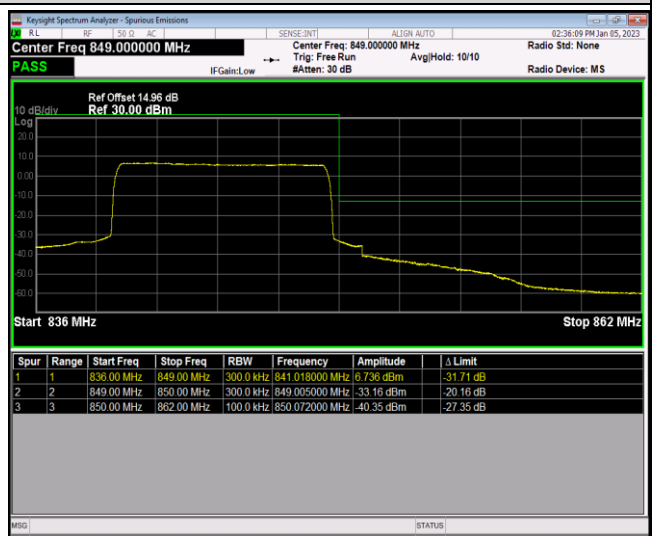

Band5-10MHz-QPSK-20600-50RB#0

Band5-10MHz-16QAM-20450-1RB#49