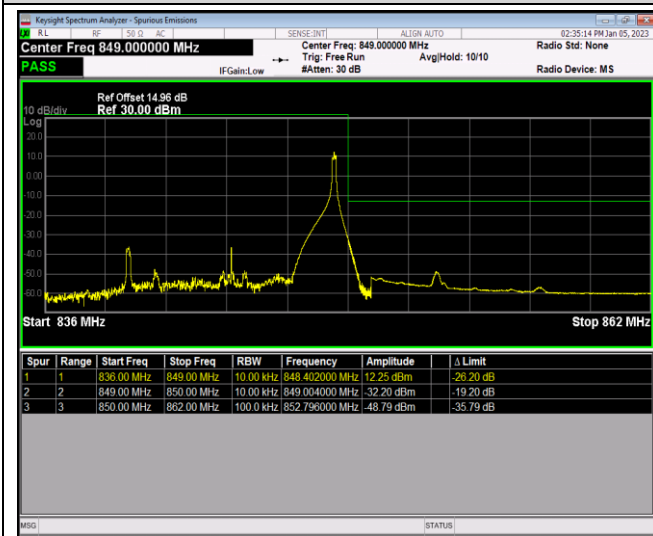

Band5-10MHz-QPSK-20600-1RB#49

Band5-10MHz-16QAM-20450-1RB#0