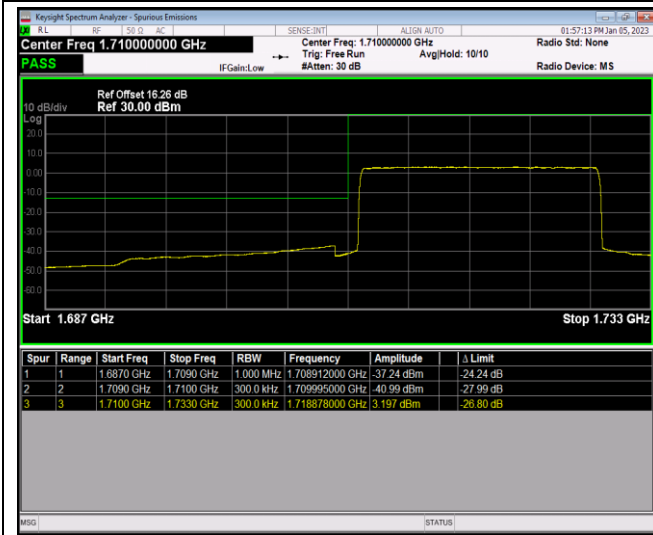

Band4-20MHz-QPSK-20050-100RB#0