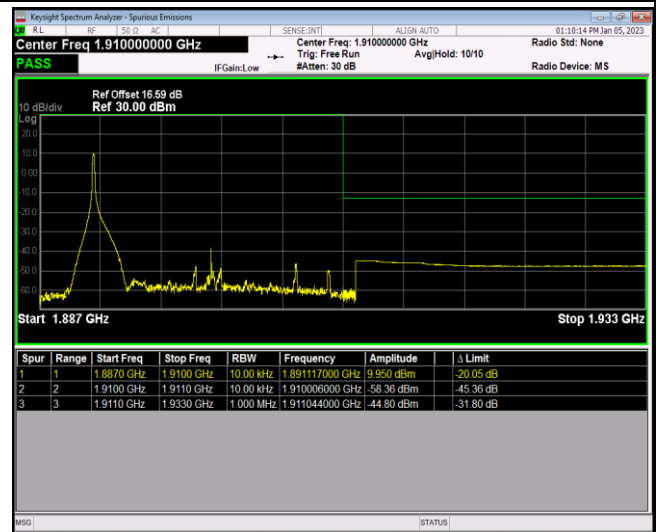

Remark: All bandwidth and all modulation had been tested, but only the worst case data displayed in this report.

Test Graphs

Band2-20MHz-QPSK-18700-100RB#0

Band2-20MHz-QPSK-19100-1RB#0

Band2-20MHz-QPSK-19100-1RB#99