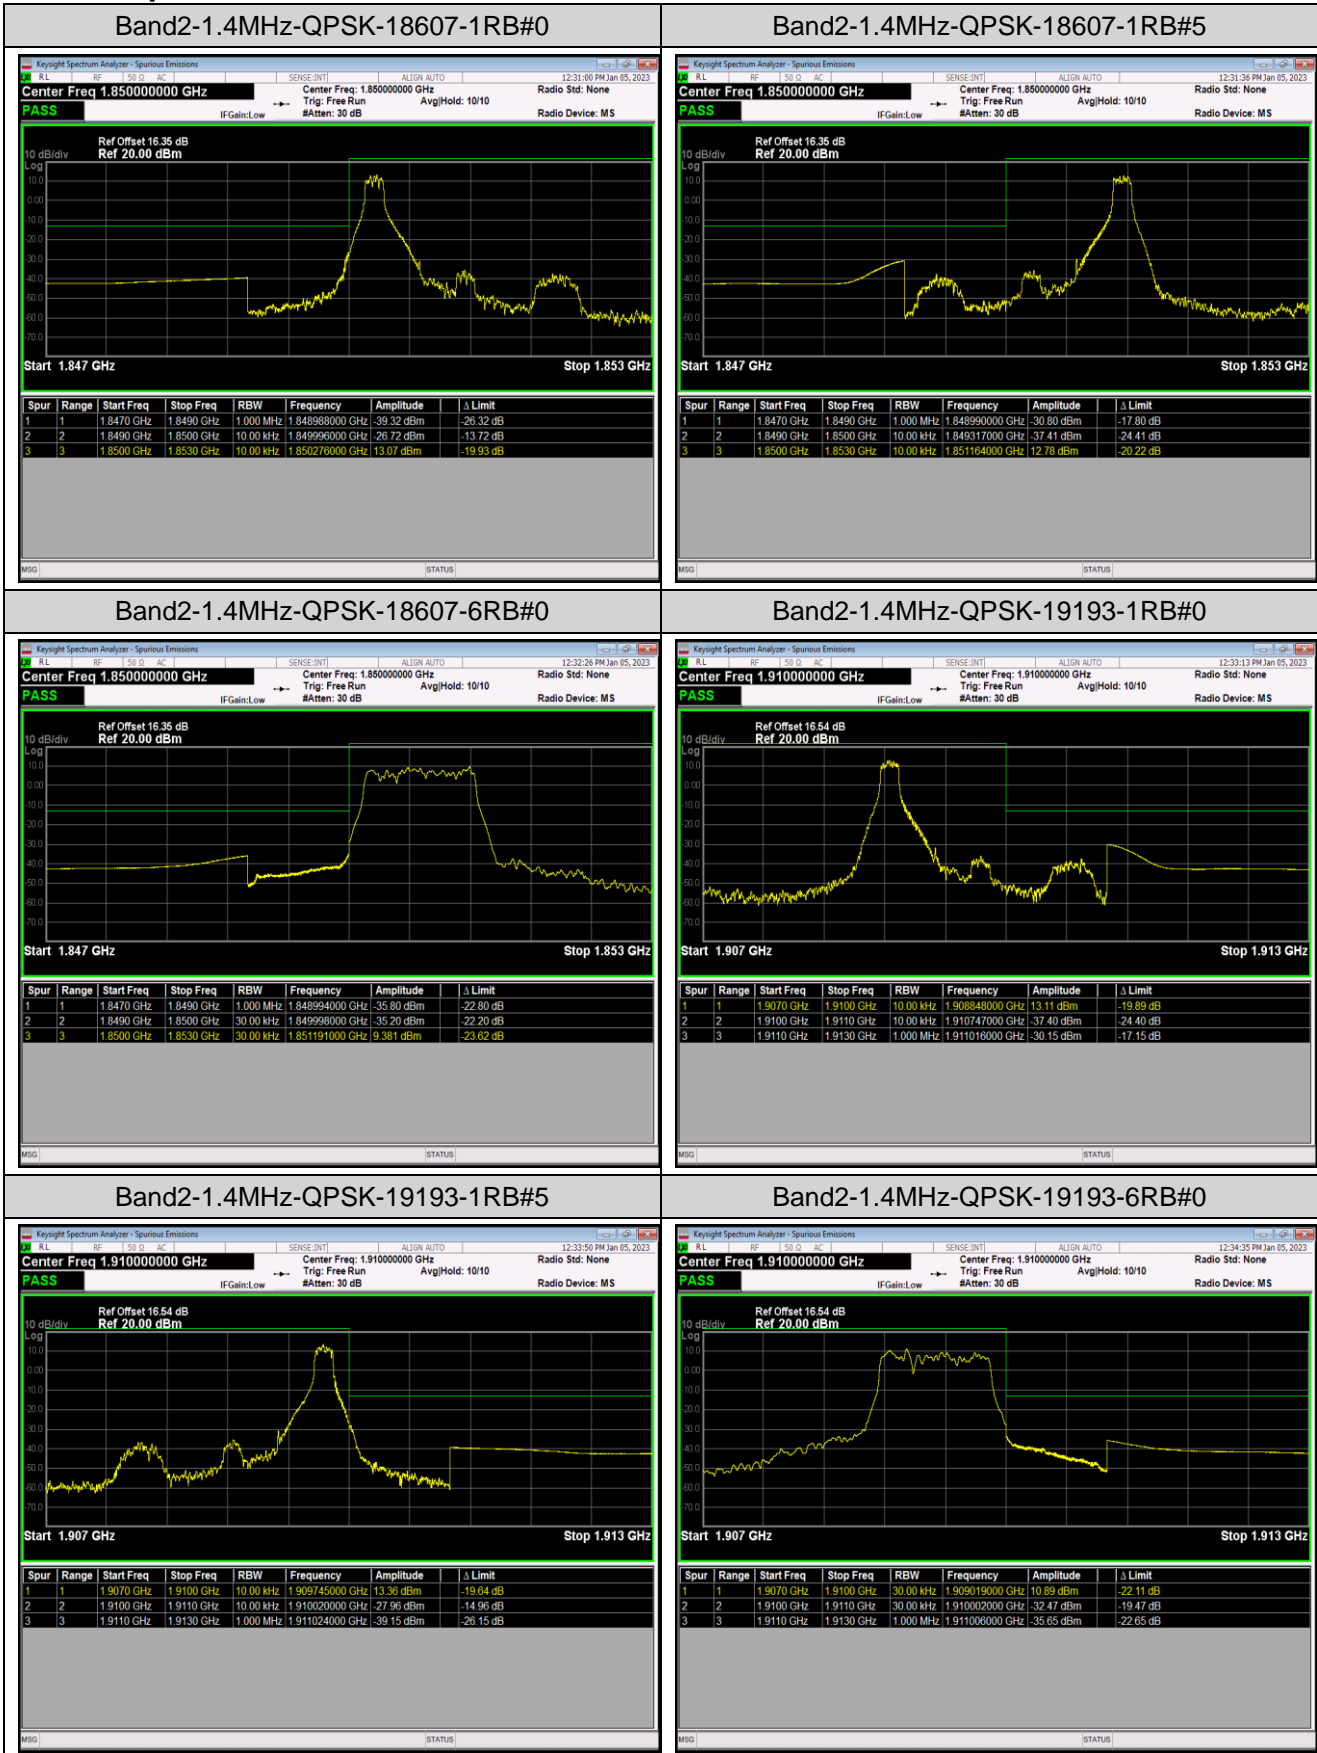

Test Graphs