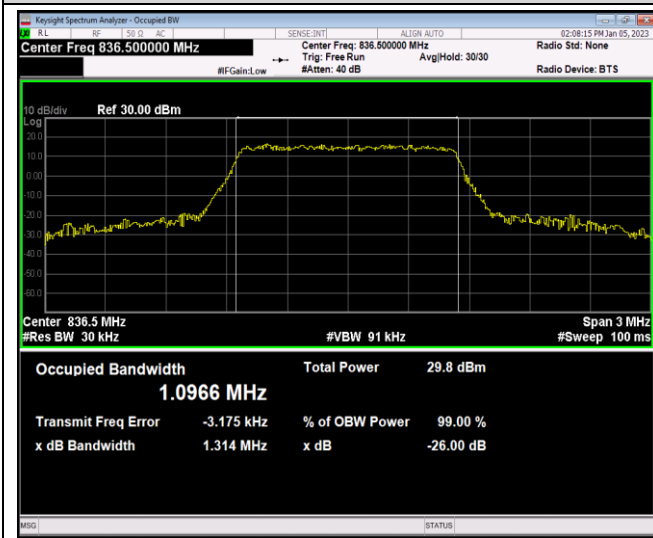

Band5-1.4MHz-16QAM-20525-6RB#0

Band5-3MHz-QPSK-20415-15RB#0