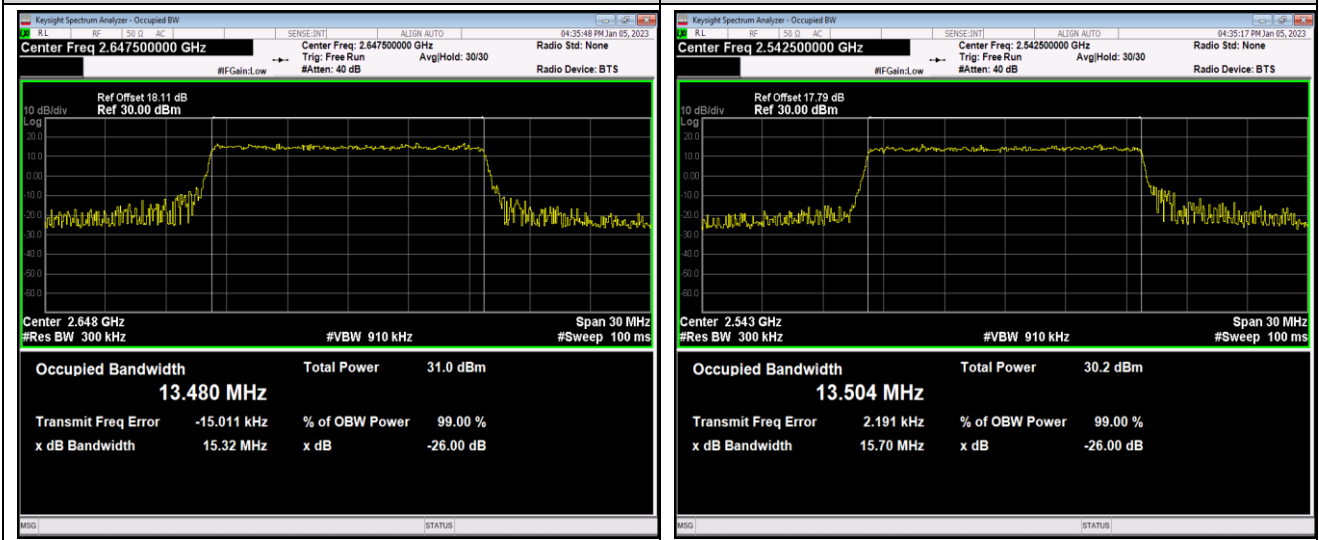

Band41-15MHz-QPSK-41165-75RB#0

Band41-15MHz-16QAM-40115-75RB#0

Band41-15MHz-16QAM-40640-75RB#0

Band41-15MHz-16QAM-41165-75RB#0