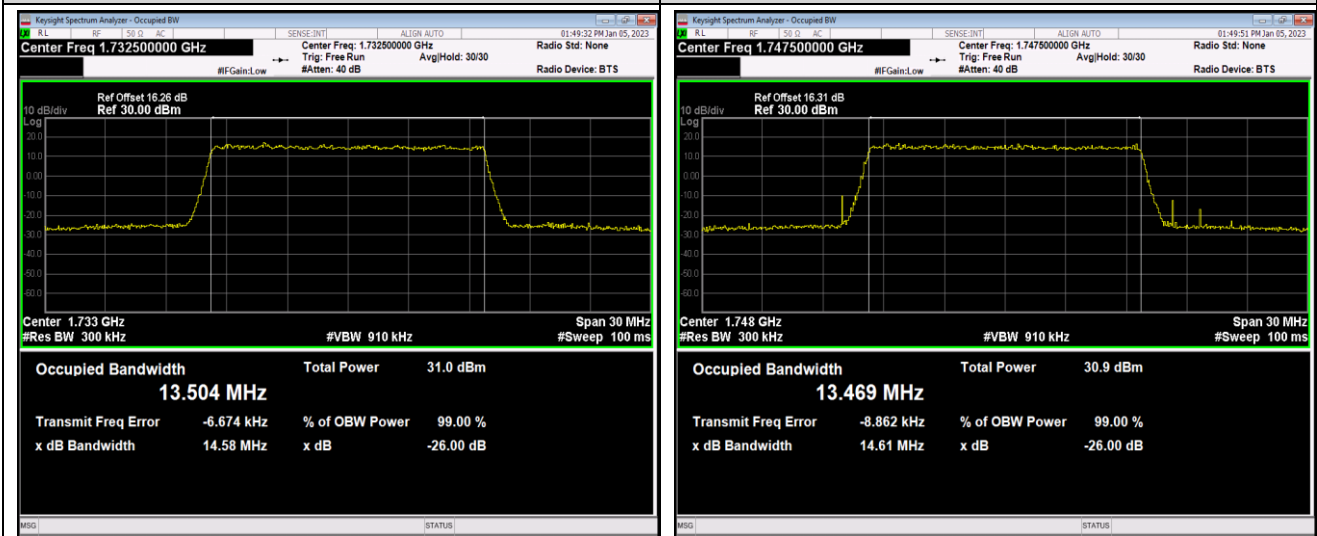

Band4-15MHz-QPSK-20325-75RB#0

Band4-15MHz-16QAM-20025-75RB#0

Band4-15MHz-16QAM-20175-75RB#0

Band4-15MHz-16QAM-20325-75RB#0

Band4-20MHz-QPSK-20050-100RB#0

Band4-20MHz-QPSK-20175-100RB#0

Band4-20MHz-QPSK-20300-100RB#0