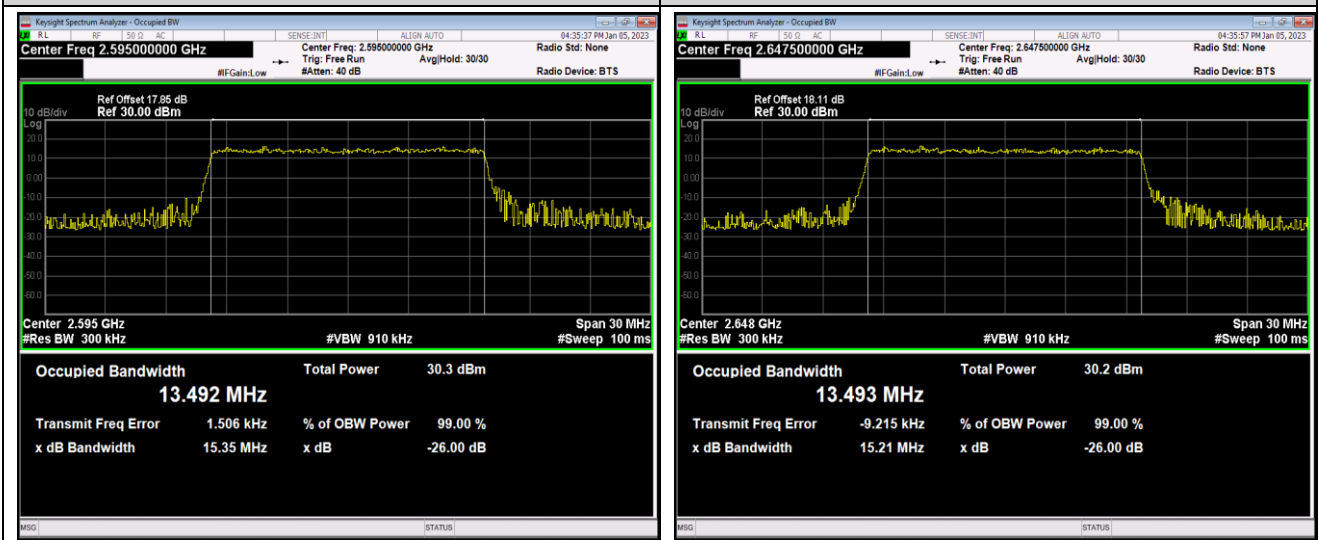

Band41-15MHz-QPSK-40115-75RB#0

Band41-15MHz-QPSK-40640-75RB#0

Band41-15MHz-QPSK-41165-75RB#0

Band41-15MHz-16QAM-40115-75RB#0

Band41-15MHz-16QAM-40640-75RB#0

Band41-15MHz-16QAM-41165-75RB#0

Band41-20MHz-QPSK-40140-100RB#0