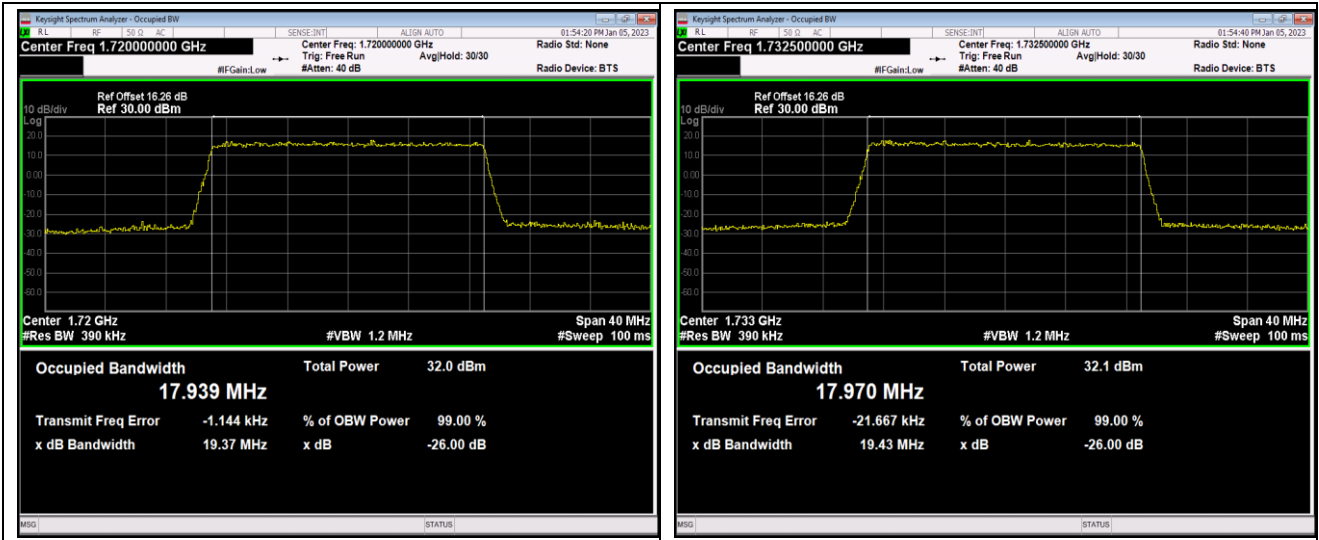

Band4-15MHz-QPSK-20325-75RB#0

Band4-15MHz-16QAM-20025-75RB#0

Band4-15MHz-16QAM-20175-75RB#0

Band4-15MHz-16QAM-20325-75RB#0

Band4-20MHz-QPSK-20050-100RB#0

Band4-20MHz-QPSK-20175-100RB#0

Band4-20MHz-QPSK-20300-100RB#0