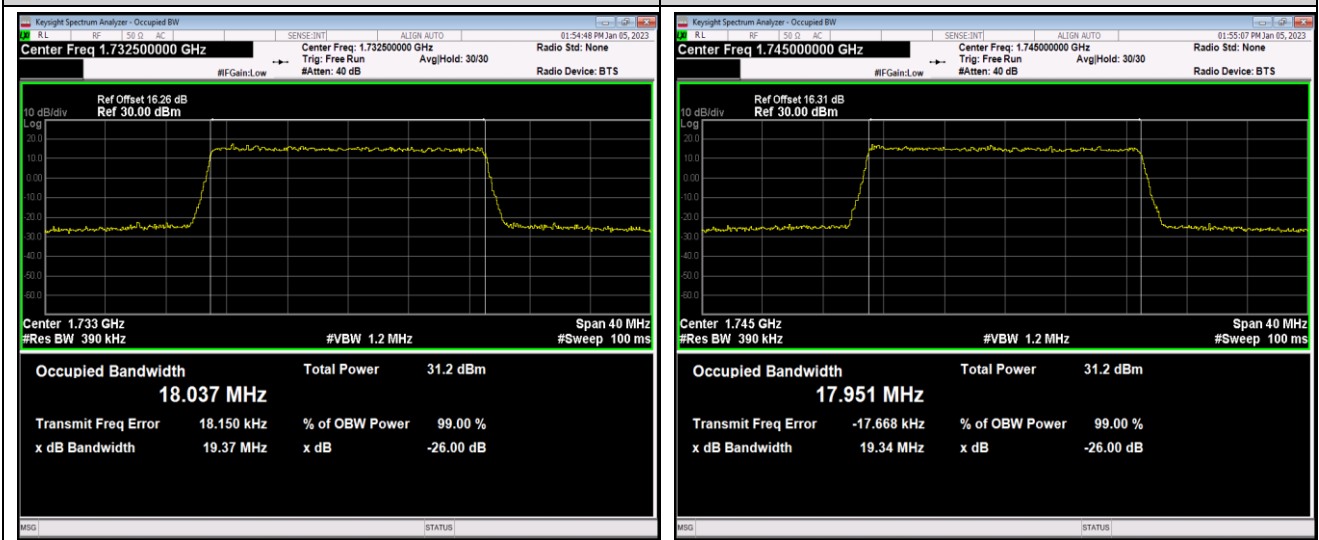

Band4-20MHz-16QAM-20175-100RB#0

Band4-20MHz-16QAM-20300-100RB#0

Band5-1.4MHz-QPSK-20407-6RB#0

Band5-1.4MHz-QPSK-20525-6RB#0