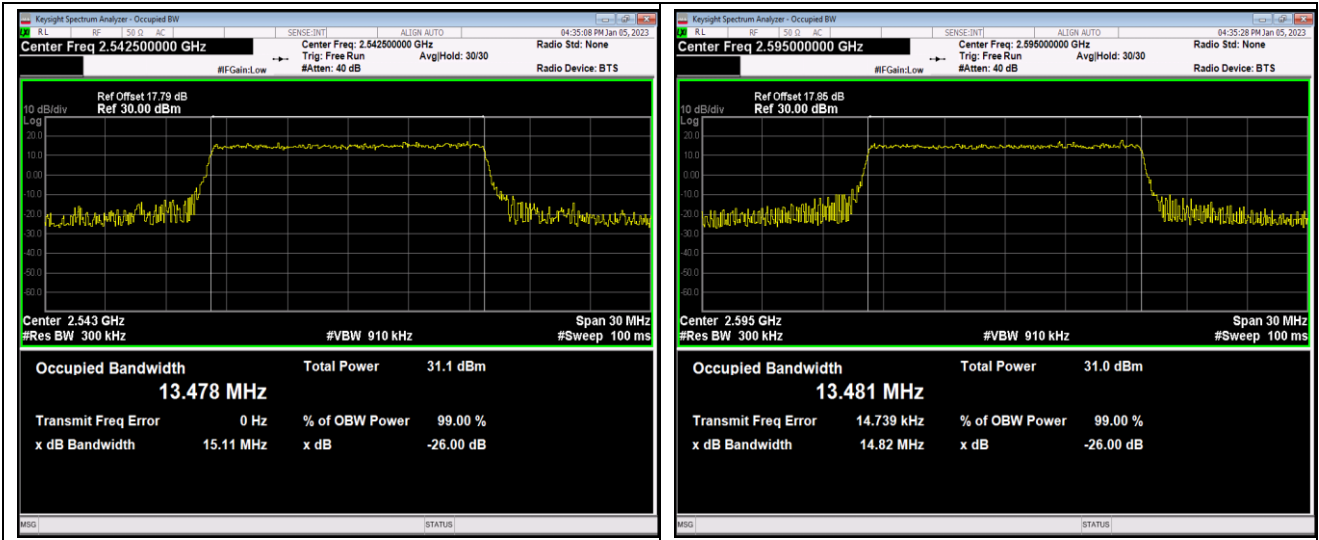

Band41-15MHz-QPSK-40115-75RB#0

Band41-15MHz-QPSK-40640-75RB#0

Band41-15MHz-QPSK-41165-75RB#0

Band41-15MHz-16QAM-40115-75RB#0