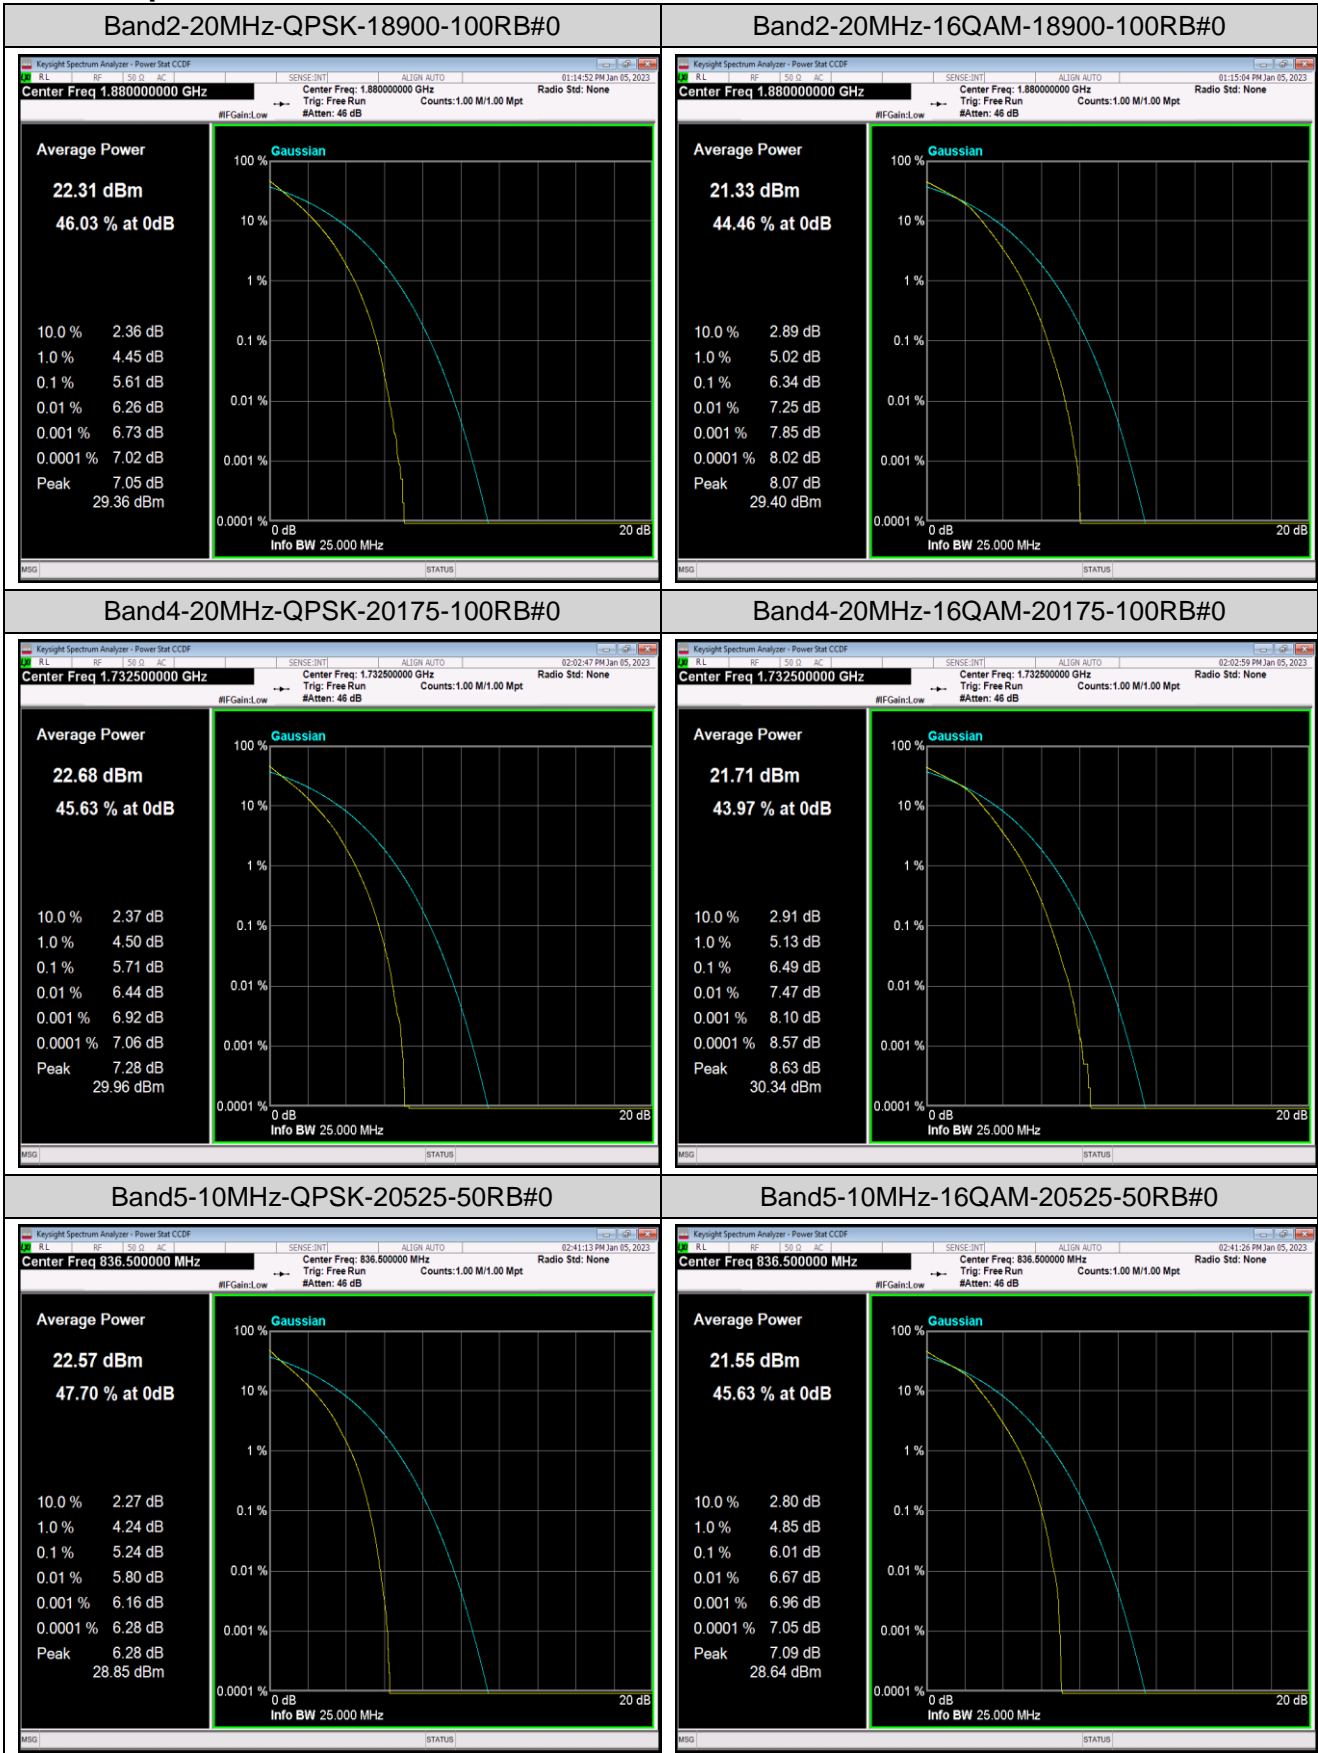

Test Graphs