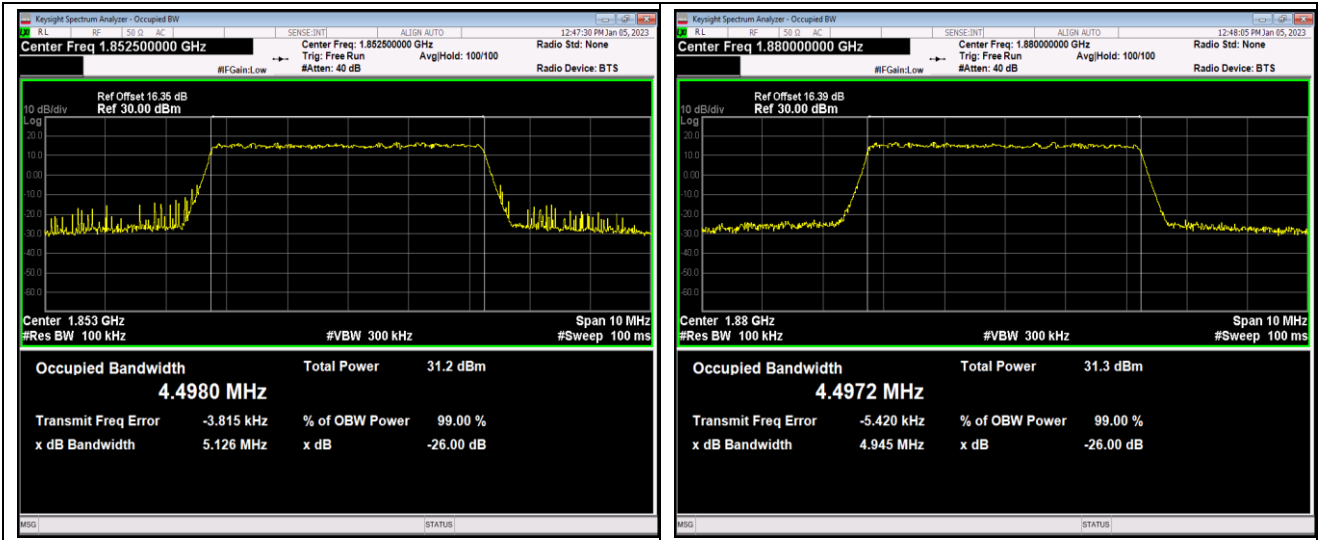

Band2-5MHz-QPSK-19175-25RB#0

Band2-5MHz-16QAM-18625-25RB#0