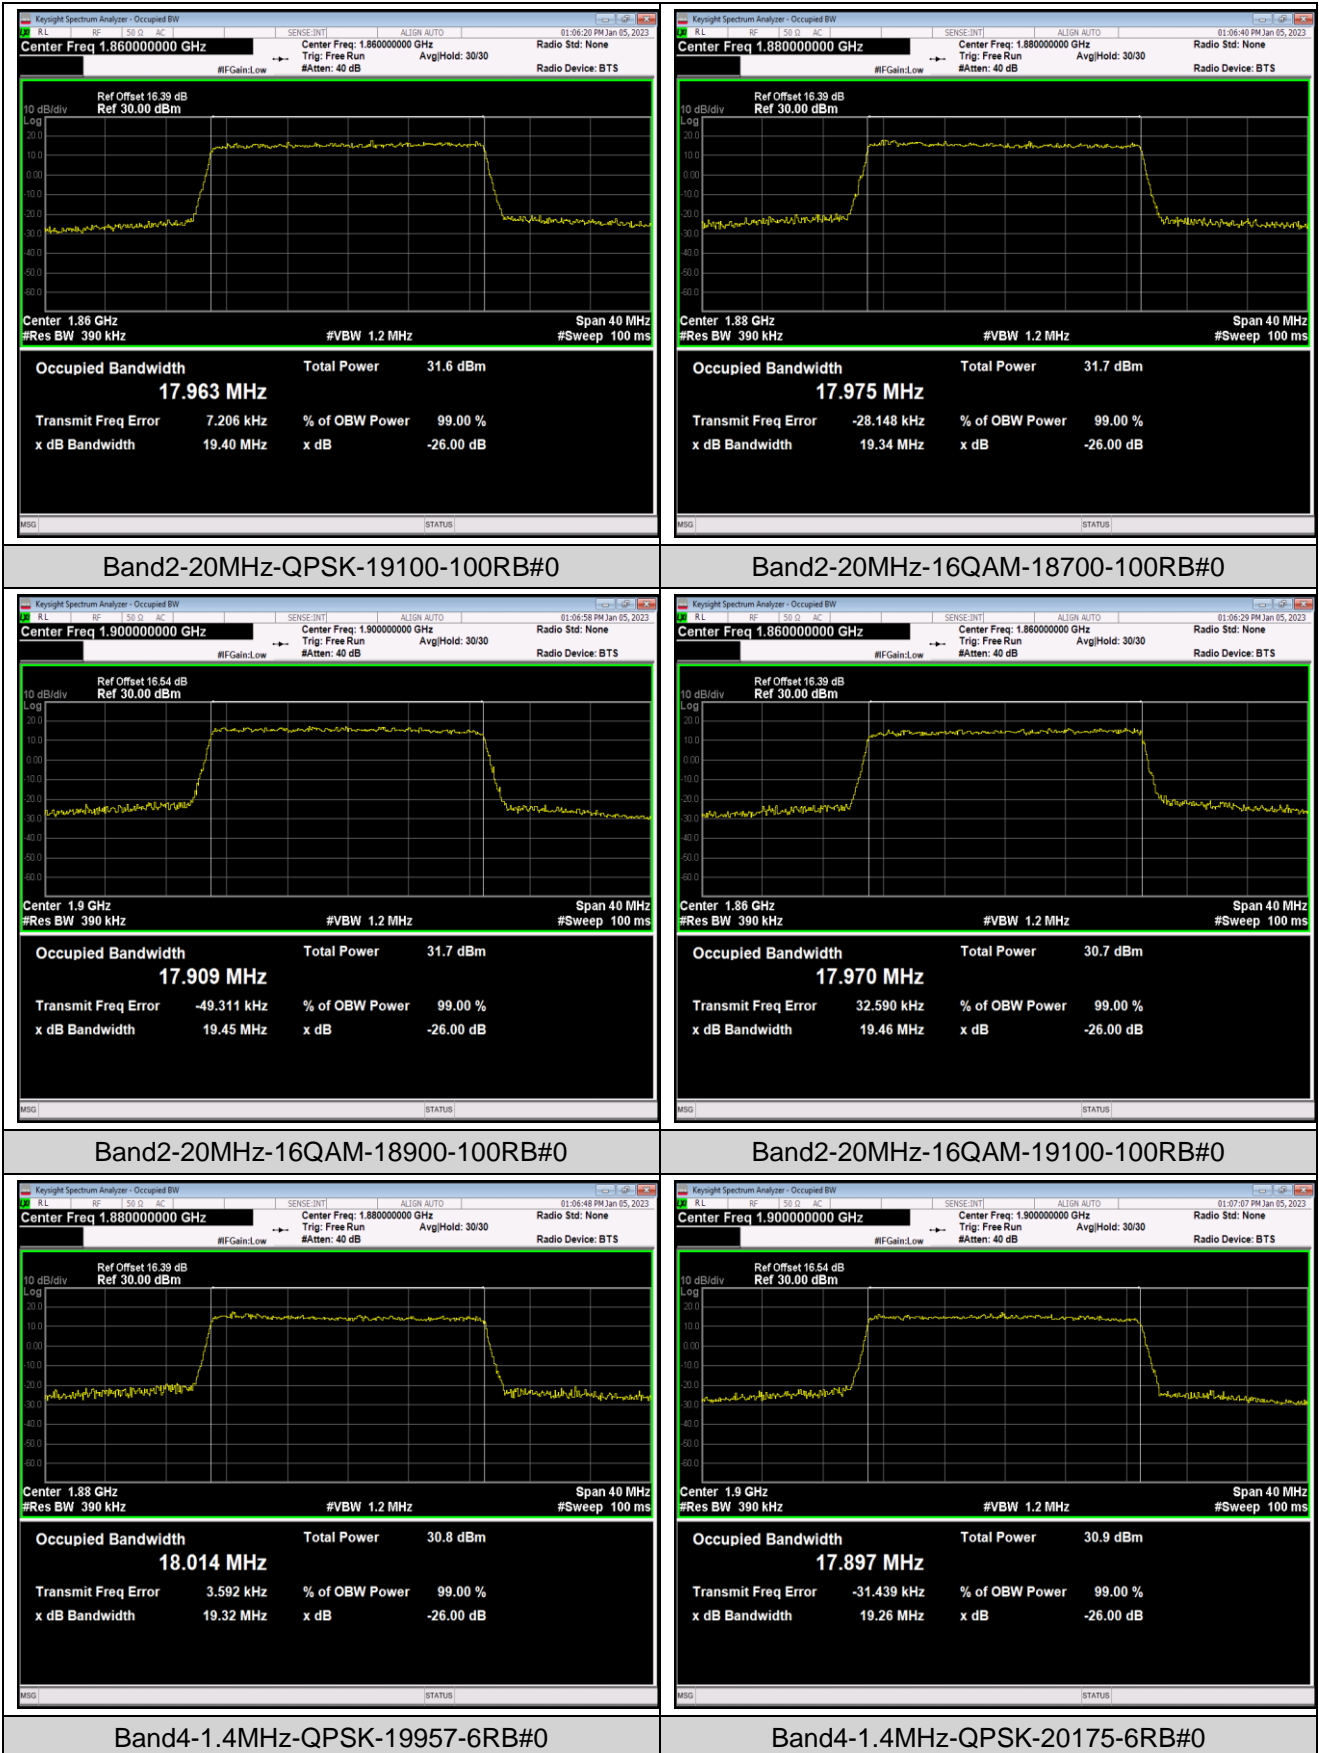

Band2-20MHz-QPSK-18700-100RB#0

Band2-20MHz-QPSK-18900-100RB#0