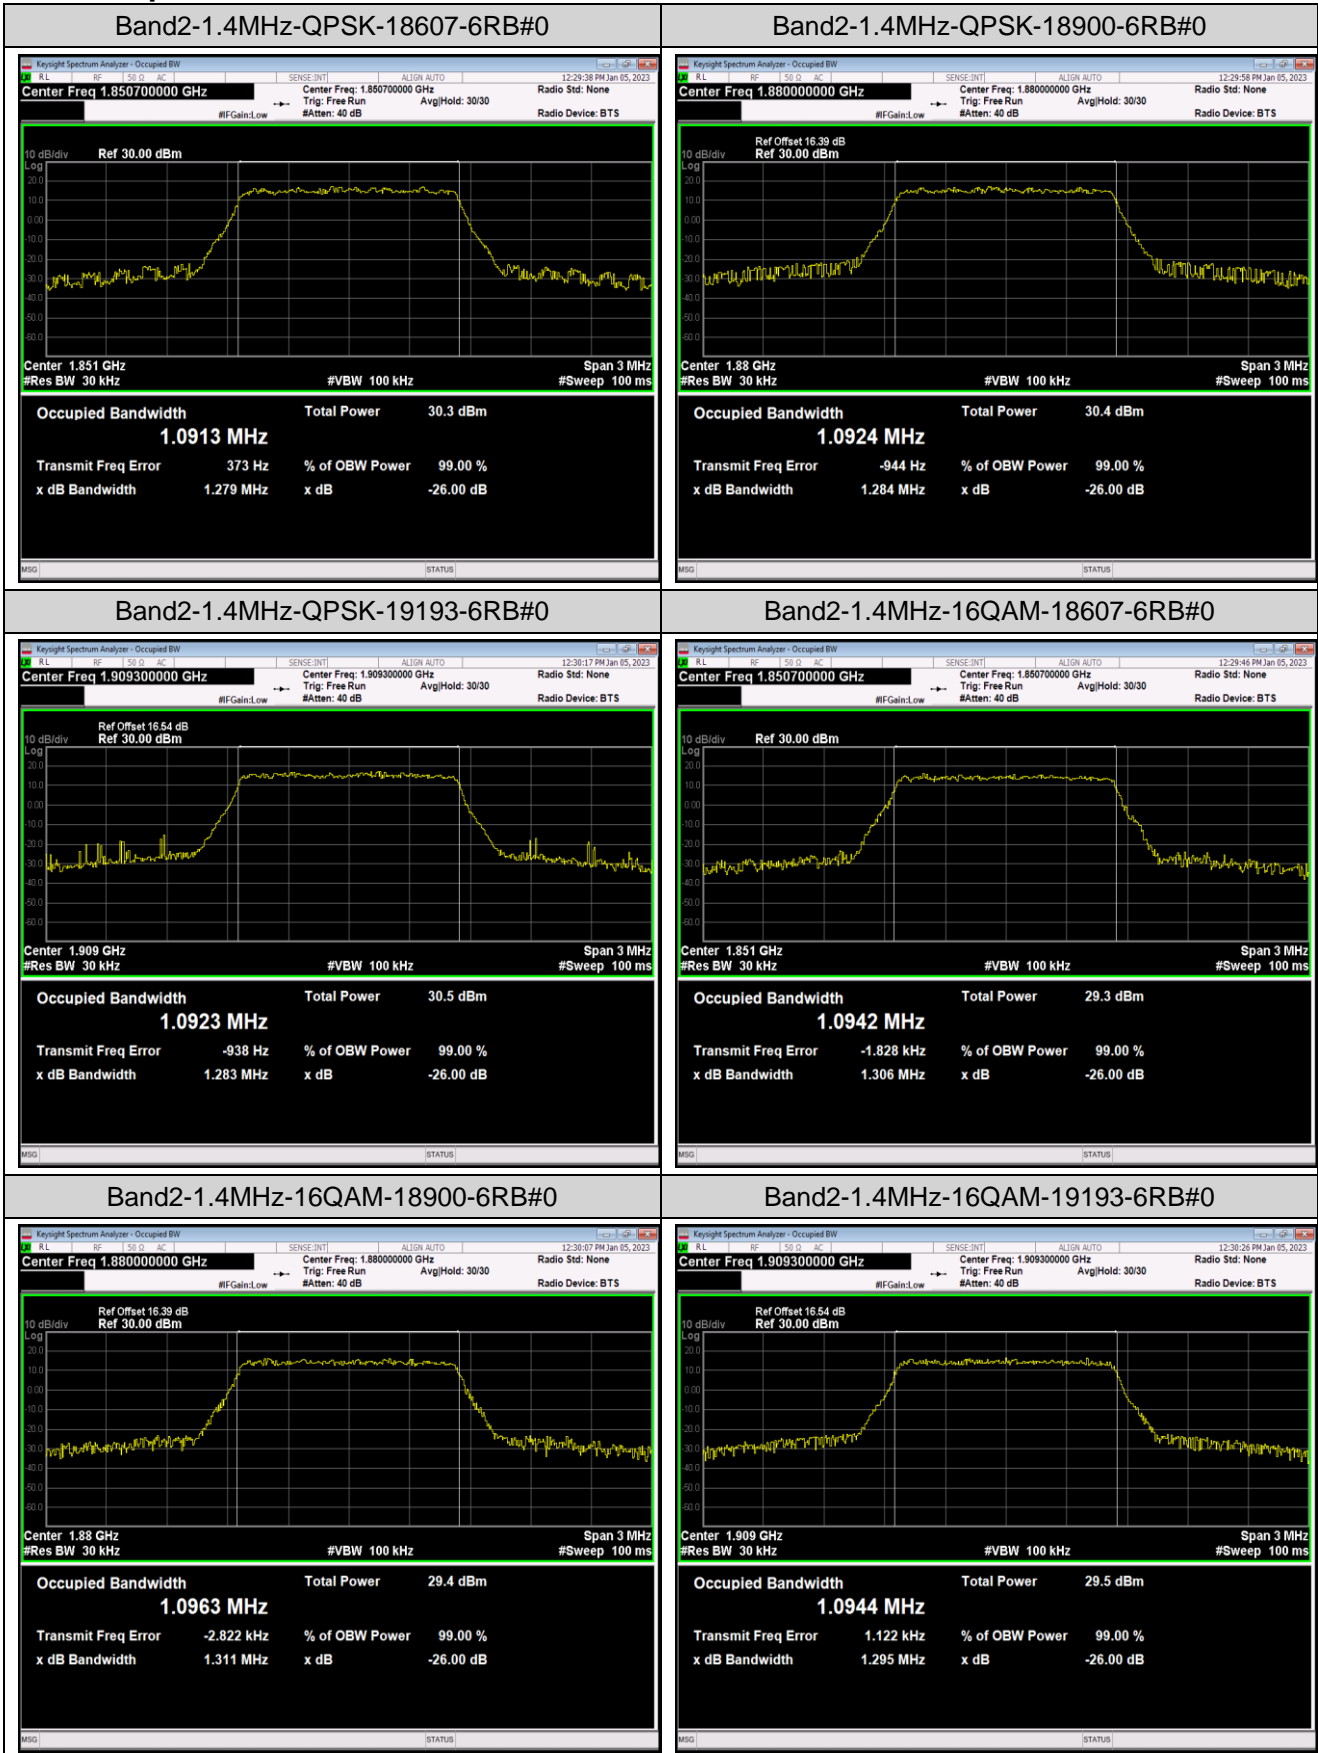

Test Graphs