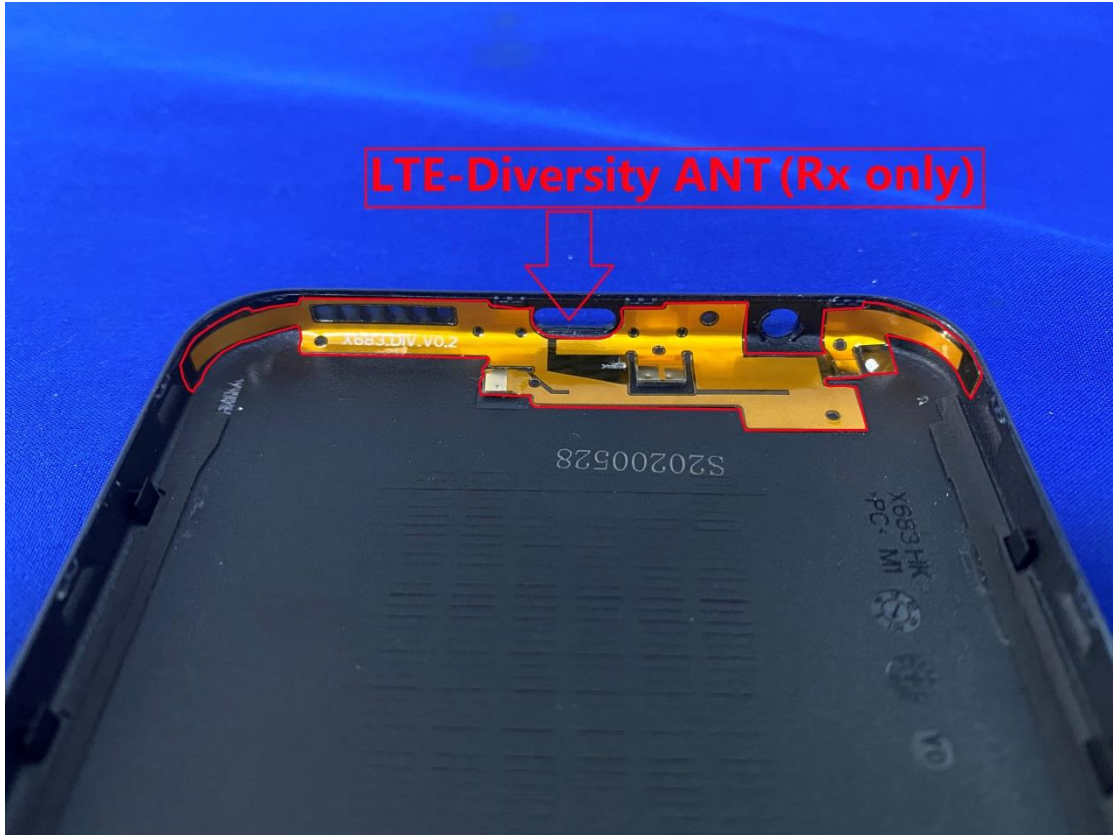

EUT Photos (Model: X683)

EUT Antenna Locations

LTE-Diversity ANT (Rx only)

SAR Test Setup Photos

Head

Right Cheek

Right Tilted

Left Cheek

Left Tilted

Body

Front side (10mm)

Back side(10mm)

Top side(10mm)

Left side(10mm)

Right side(10mm)