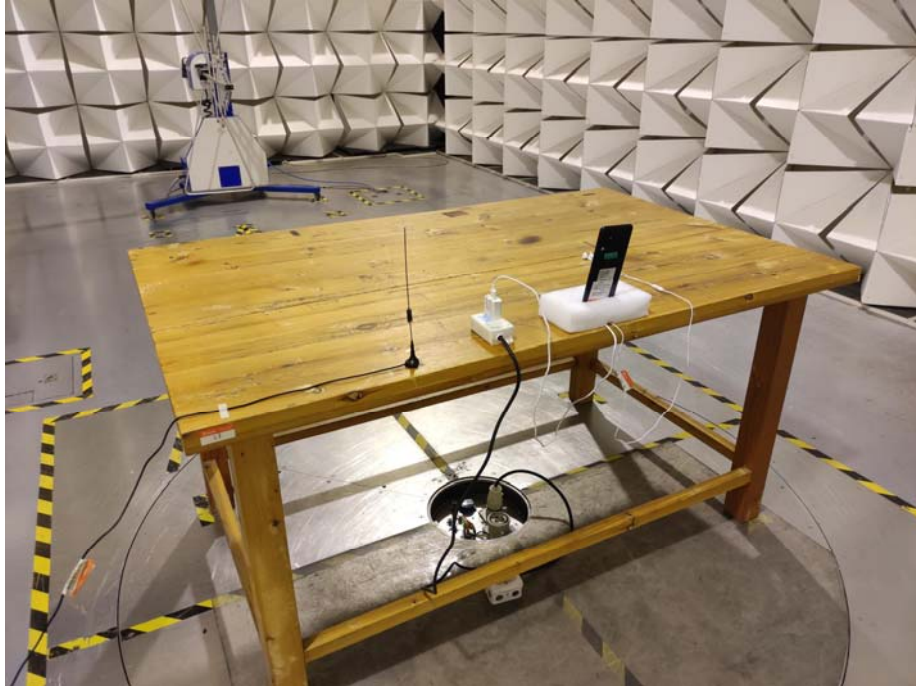

Appendix-X682B-Photos

2G/3G/4G Setup photo Model X682B FCC ID: 2AIZN-X682B

Photograph - Spurious Emissions Radiated Test Setup

For 30MHz-1000MHz Test Site 2#

For Above 1GHz Test Site 1#