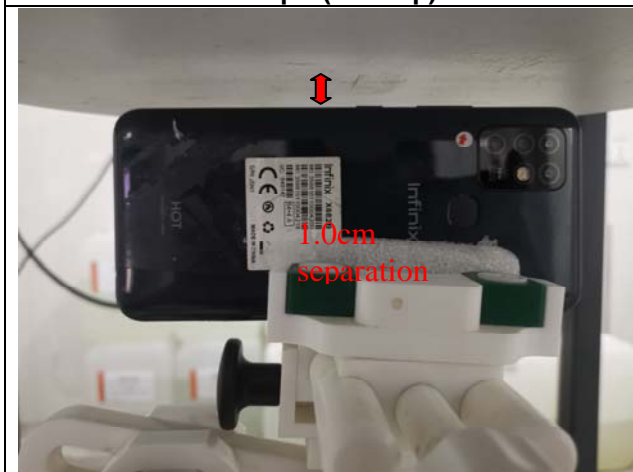

18 Setup Photos

Hotspot(LCD Up)

Hotspot (LCD Down)

Hotspot(Right Edge)

Hotspot(Left Edge)

Hotspot(Top Edge)

Test Setup Photos

Head Exposure Conditions

Right Cheek

Right Tilt

Lift Check

Left Tilt

Body mode Exposure Conditions

Body Front

Body Back

Body Left