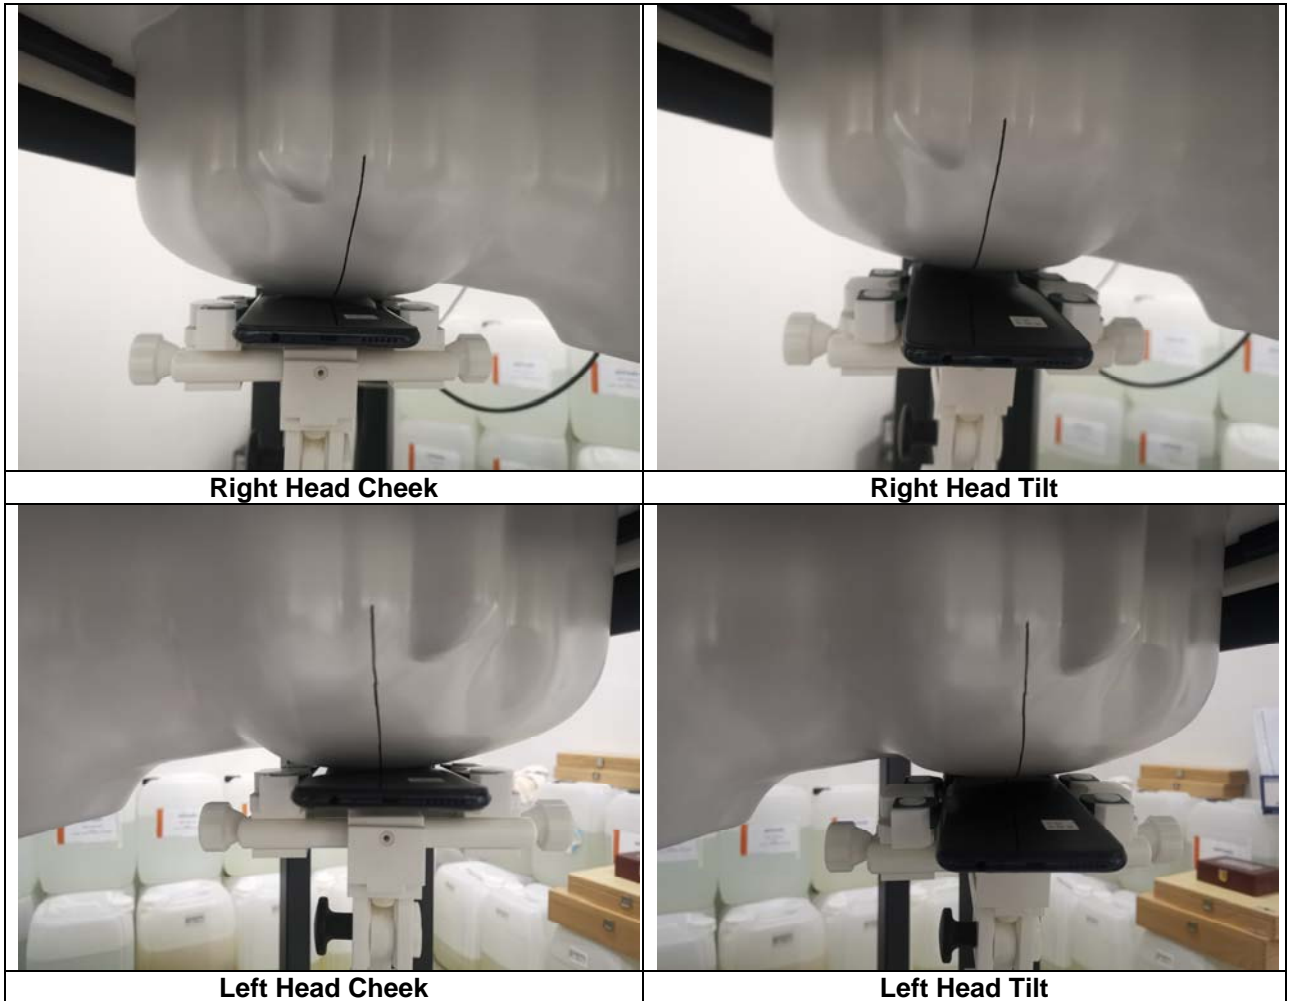

18 Setup Photos

Hotspot(LCD Up)

Hotspot (LCD Down)

Hotspot(Right Edge)

Hotspot(Left Edge)

Hotspot(Top Edge)

Test Setup Photos

Head Exposure Conditions

Right Cheek

Right Tilt

Lift Check

Left Tilt

Body mode Exposure Conditions

Body Front

Body Back

Body Left

Body Top