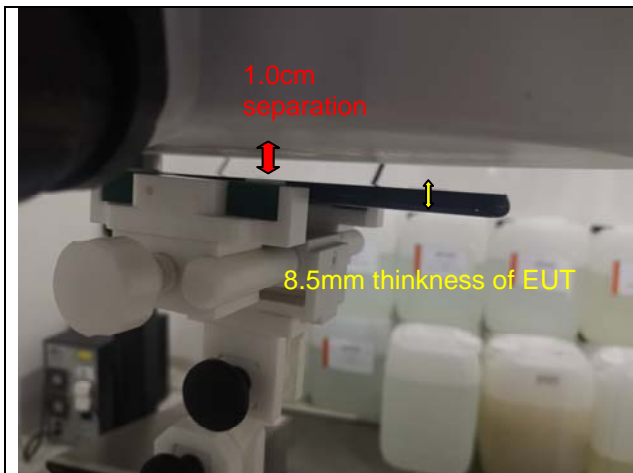

18 Setup Photos

Hotspot(LCD Up)

Hotspot (LCD Down)

Hotspot(Right Edge)

Hotspot(Left Edge)

Hotspot(Top Edge)

Test Setup Photos

Head Exposure Conditions

Right Cheek

Right Tilt

Lift Check

Left Tilt

Body mode Exposure Conditions

Body Front

Body Back

Body Left

Body Top