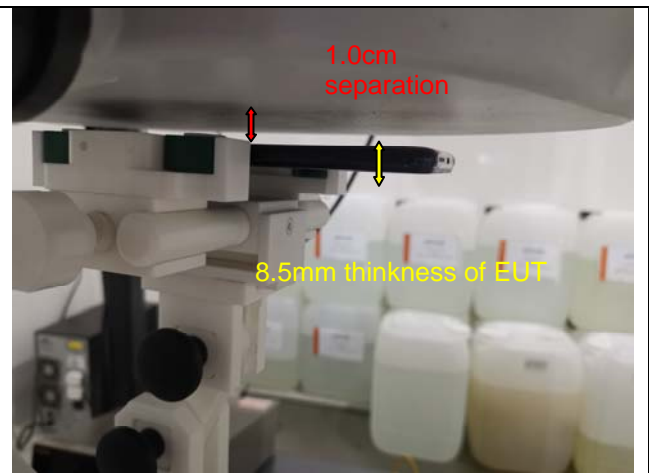

18 Setup Photos

Hotspot(LCD Up)

Hotspot (LCD Down)

Hotspot(Right Edge)

Hotspot(Left Edge)

Hotspot(Top Edge)

Test Setup Photos

Head Exposure Conditions

Right Cheek

Right Tilt

Lift Check

Left Tilt

Body mode Exposure Conditions

Body Front

Body Back

Body Left

Body Top