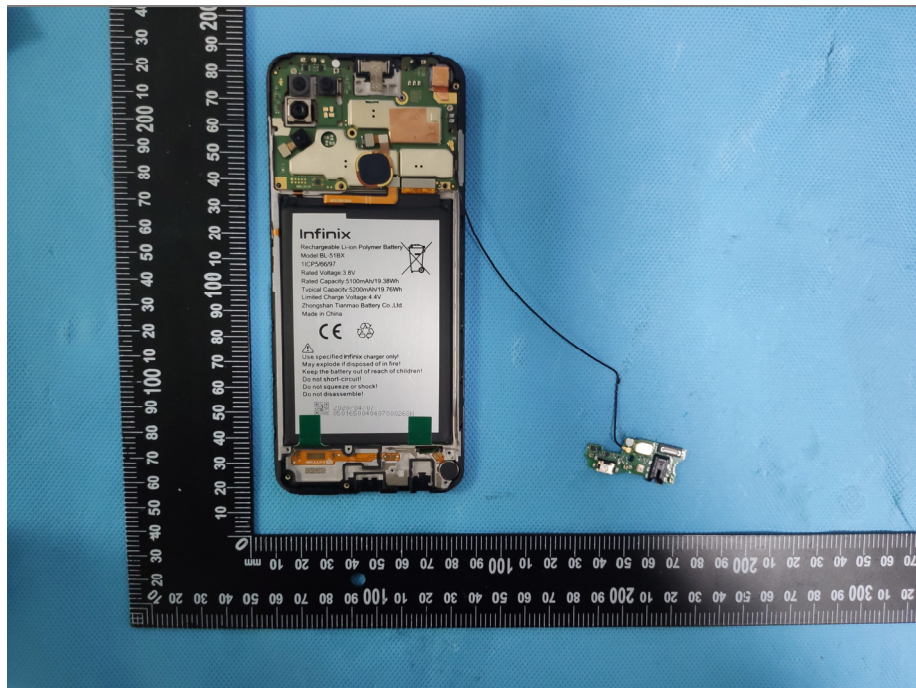

Appendix-X682B-Photos