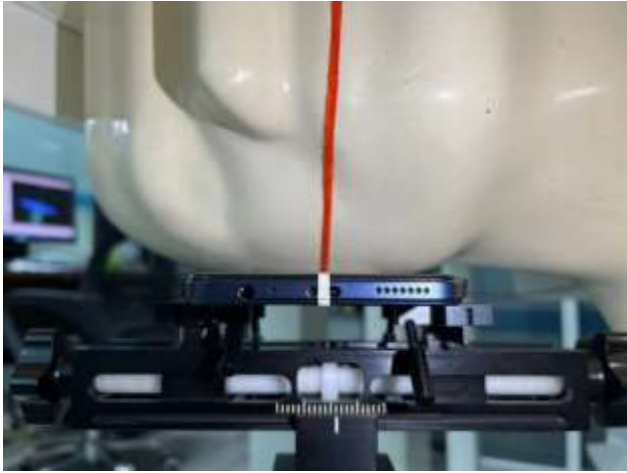

EUT Photos (Model: X6827)

EUT Antenna Locations

SAR Test Setup Photos

Head

Right Cheek

Right Tilted

Left Cheek

Left Tilted

Body

Front side (10mm)

Back side(10mm)

Left side(10mm)

Right side(10mm)

Top side(10mm)

EUT holder Perturbation Evaluation Test Setup Photos

DUT with device holder (DUT direct contact with the phantom)

DUT without device holder (DUT direct contact with the phantom)