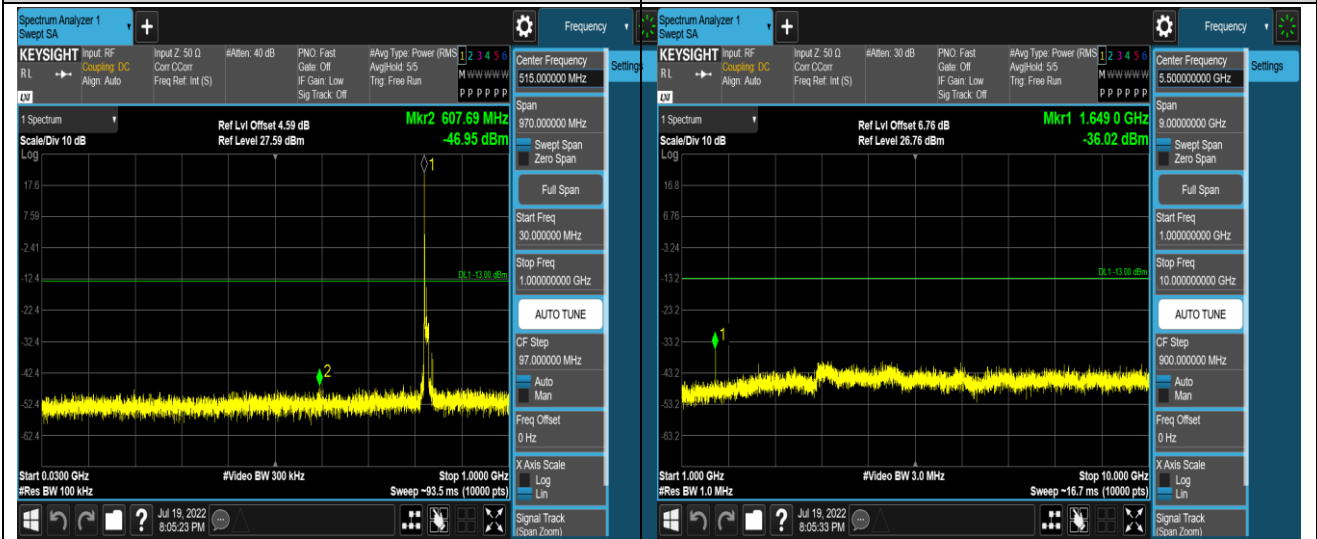

Band5-1.4MHz-16QAM-20643-1RB#0-Range1:30~1000MHz

Band5-1.4MHz-16QAM-20643-1RB#0-Range2:1000~10000MHz

Band5-10MHz-16QAM-20450-1RB#0-Range1:30~1000MHz

Band5-10MHz-16QAM-20450-1RB#0-Range2:1000~10000MHz

Band5-10MHz-16QAM-20525-1RB#0-Range1:30~1000MHz