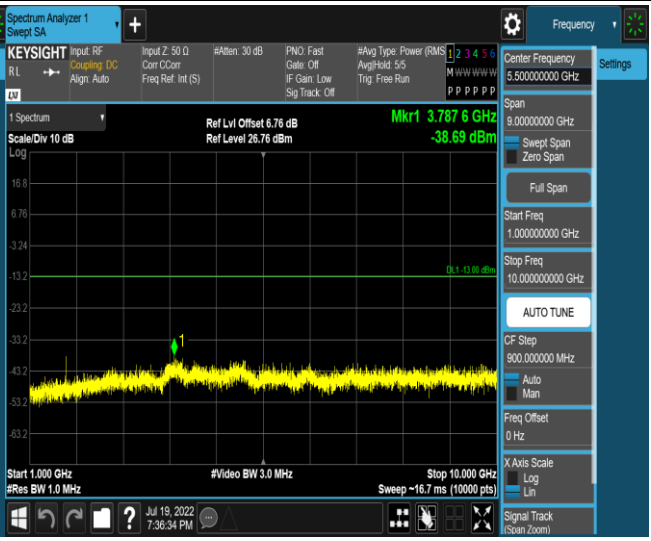

Band5-1.4MHz-16QAM-20643-1RB#0-Range2:1000~10000MHz