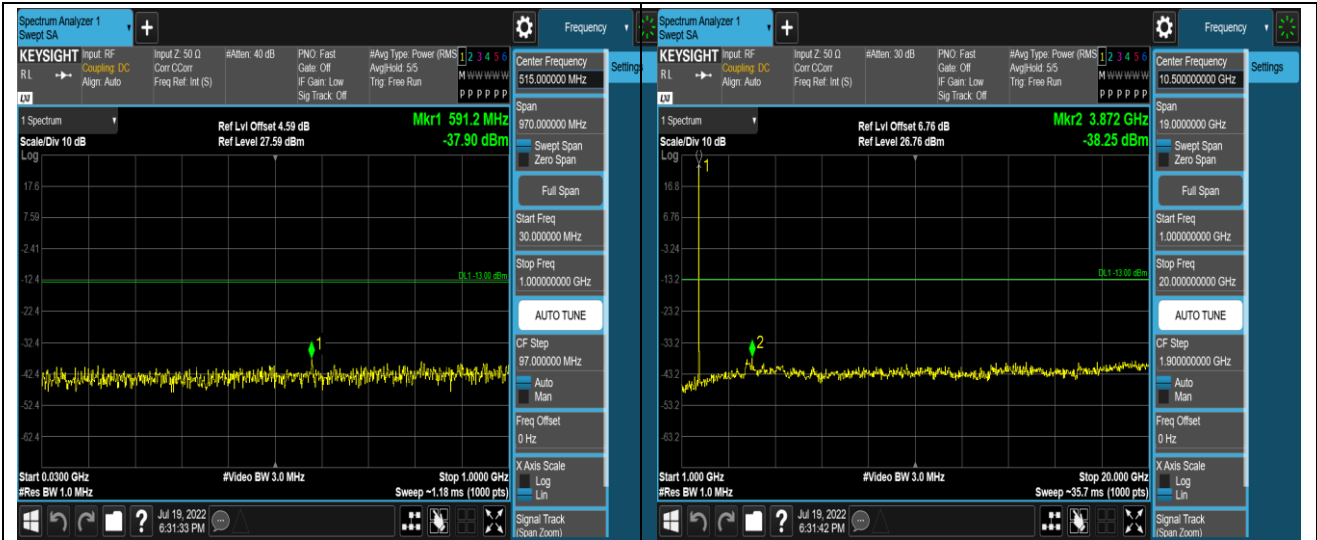

Remark: All bandwidth and all modulation had been tested, but only the worst case data displayed in this report.

Test Graphs

Band2-1.4MHz-16QAM-18607-1RB#0-Range1:30~1000MHz

Band2-1.4MHz-16QAM-18607-1RB#0-Range2:1000~20000MHz

Band2-1.4MHz-16QAM-18900-1RB#0-Range1:30~1000MHz

Band2-1.4MHz-16QAM-18900-1RB#0-Range2:1000~20000MHz

Band2-20MHz-QPSK-19100-1RB#0-Range1:30~1000MHz

Band2-20MHz-QPSK-19100-1RB#0-Range2:1000~20000MHz

Band2-20MHz-16QAM-18700-1RB#0-Range1:30~1000MHz

Band2-20MHz-16QAM-18700-1RB#0-Range2:1000~20000MHz

Band4-1.4MHz-QPSK-20175-1RB#0-Range1:30~1000MHz

Band4-1.4MHz-QPSK-20175-1RB#0-Range2:1000~20000MHz

Band4-1.4MHz-QPSK-20393-1RB#0-Range1:30~1000MHz

Band4-1.4MHz-QPSK-20393-1RB#0-Range2:1000~20000MHz