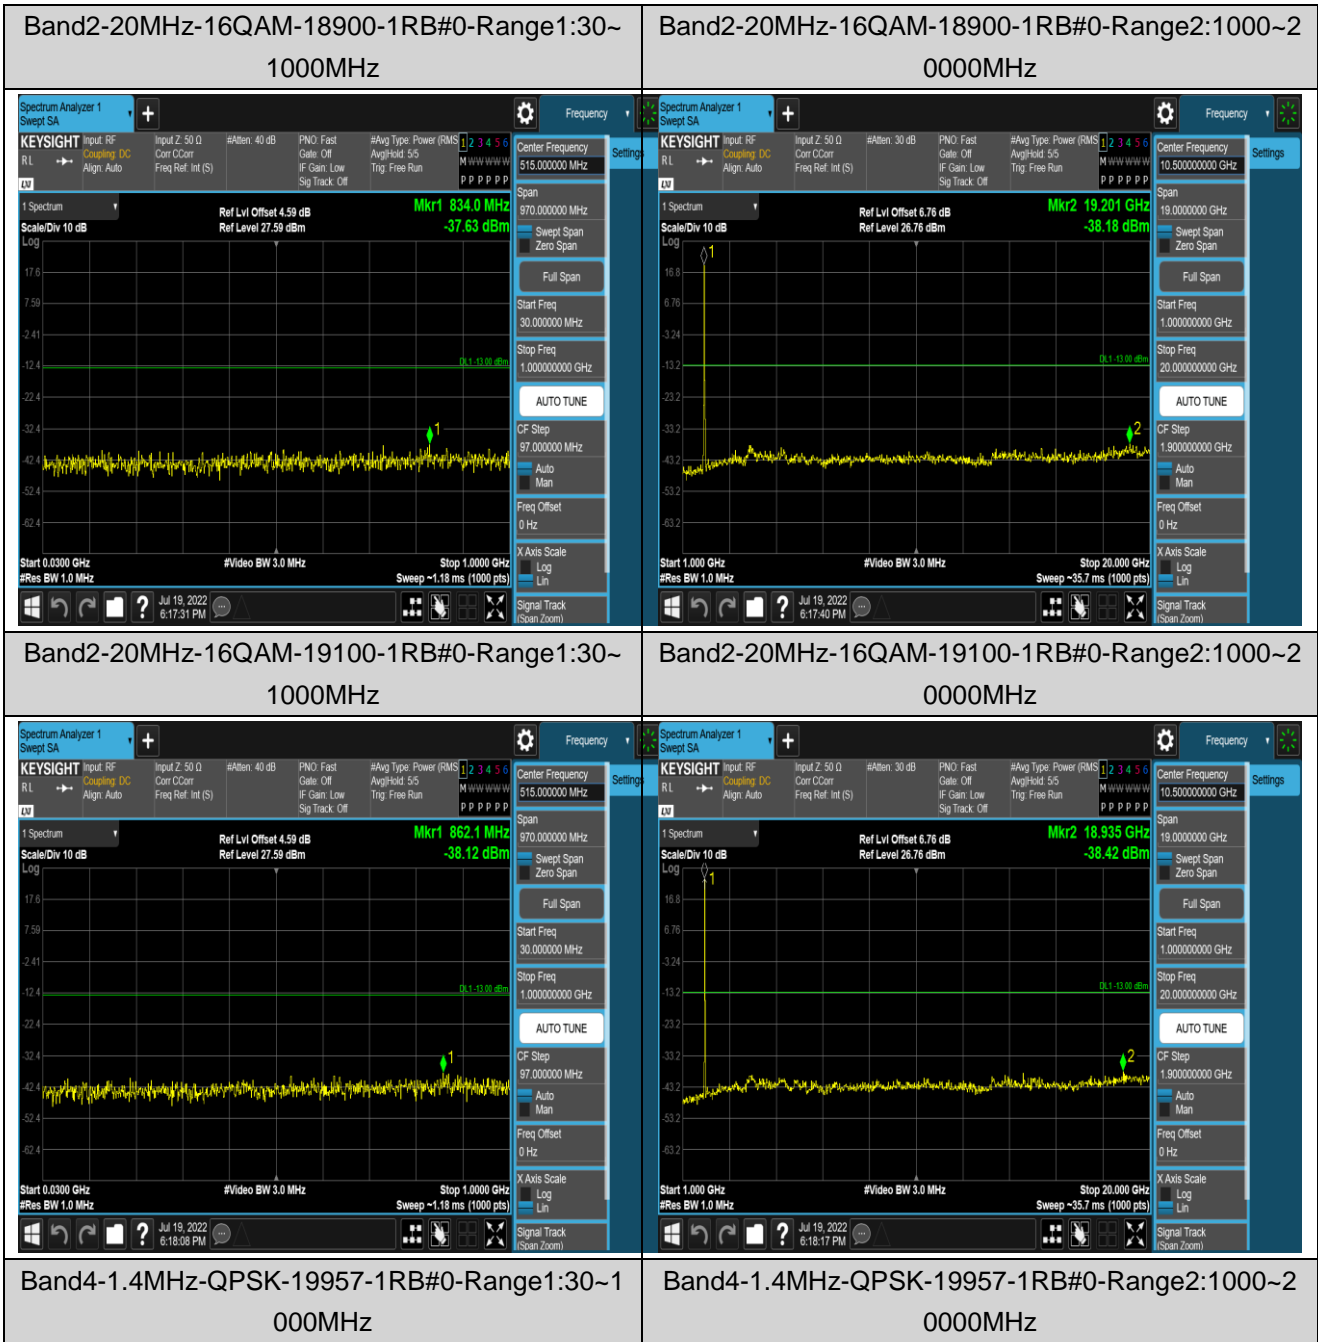

Remark: All bandwidth and all modulation had been tested, but only the worst case data displayed in this report.

Test Graphs

Band2-1.4MHz-16QAM-18607-1RB#0-Range1:30~1000MHz

Band2-1.4MHz-16QAM-18607-1RB#0-Range2:1000~20000MHz

Band2-1.4MHz-16QAM-18900-1RB#0-Range1:30~1000MHz

Band2-1.4MHz-16QAM-18900-1RB#0-Range2:1000~20000MHz

Band2-20MHz-QPSK-19100-1RB#0-Range1:30~1000MHz

Band2-20MHz-QPSK-19100-1RB#0-Range2:1000~20000MHz

Band2-20MHz-16QAM-18700-1RB#0-Range1:30~1000MHz

Band2-20MHz-16QAM-18700-1RB#0-Range2:1000~20000MHz

Band4-1.4MHz-QPSK-20175-1RB#0-Range1:30~1000MHz

Band4-1.4MHz-QPSK-20175-1RB#0-Range2:1000~20000MHz

Band4-1.4MHz-QPSK-20393-1RB#0-Range1:30~1000MHz

Band4-1.4MHz-QPSK-20393-1RB#0-Range2:1000~20000MHz