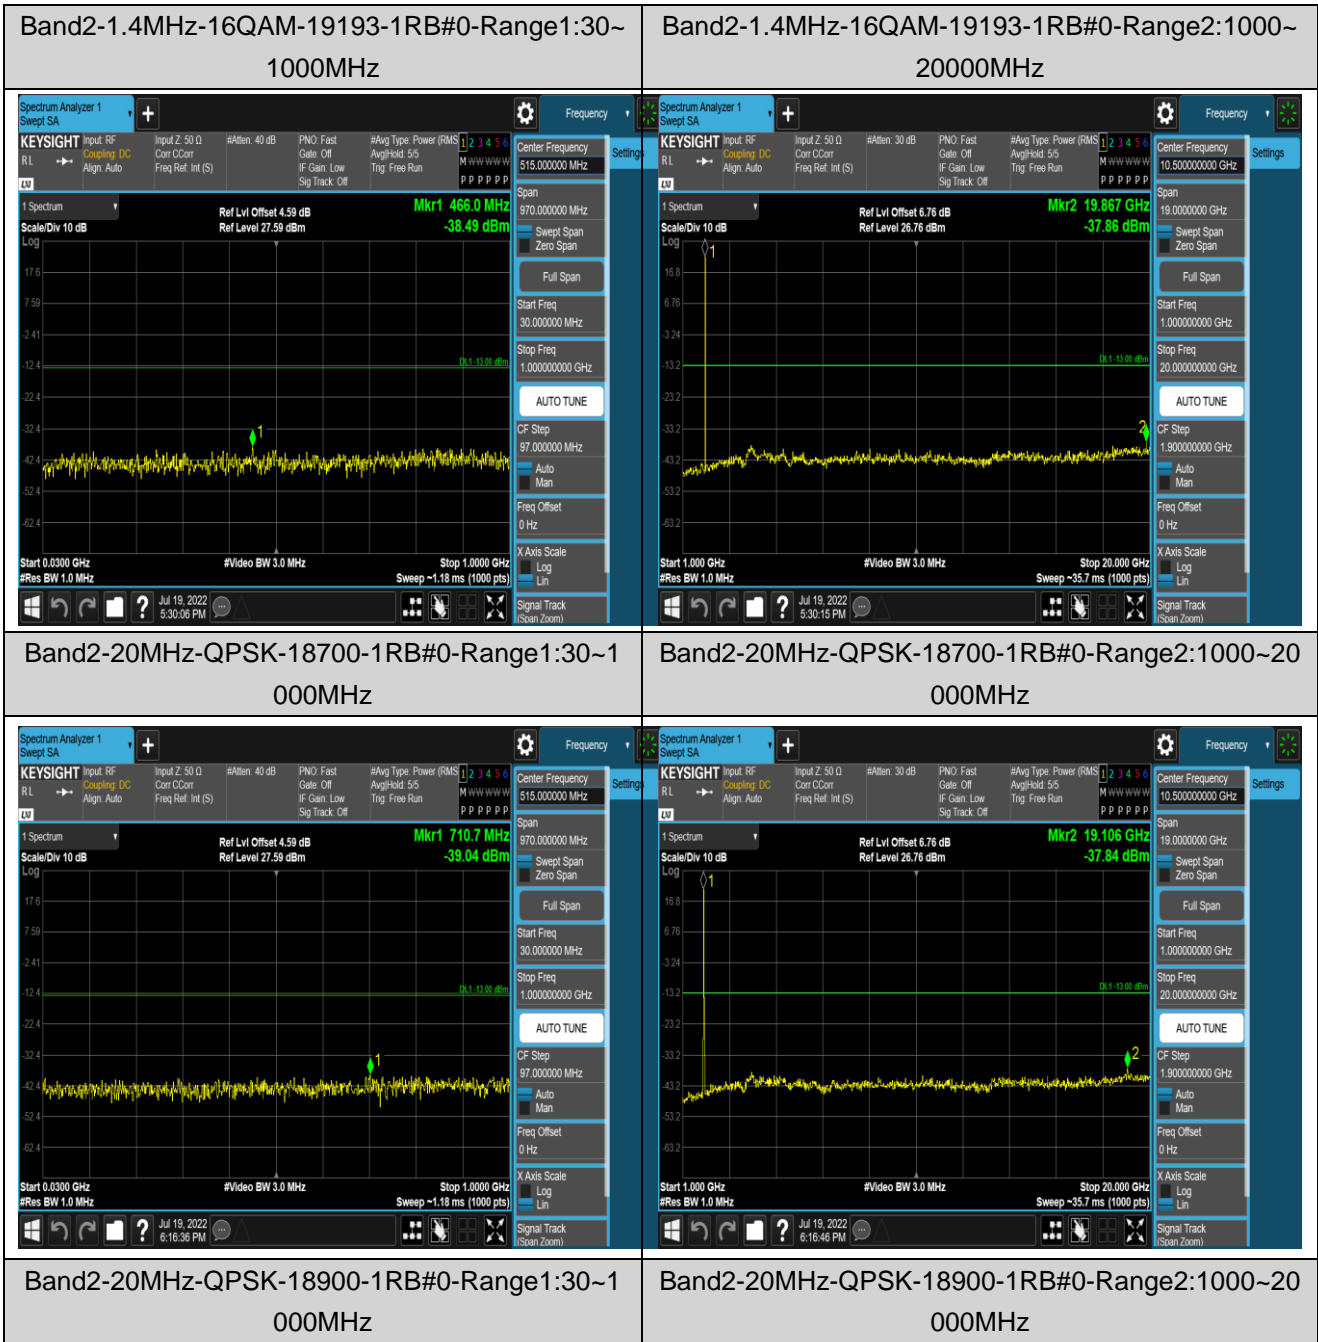

Remark: All bandwidth and all modulation had been tested, but only the worst case data displayed in this report.

Test Graphs

Band2-1.4MHz-16QAM-18607-1RB#0-Range1:30~1000MHz

Band2-1.4MHz-16QAM-18607-1RB#0-Range2:1000~20000MHz

Band2-1.4MHz-16QAM-18900-1RB#0-Range1:30~1000MHz

Band2-1.4MHz-16QAM-18900-1RB#0-Range2:1000~20000MHz

Band2-20MHz-QPSK-19100-1RB#0-Range1:30~1000MHz

Band2-20MHz-QPSK-19100-1RB#0-Range2:1000~20000MHz

Band2-20MHz-16QAM-18700-1RB#0-Range1:30~1000MHz