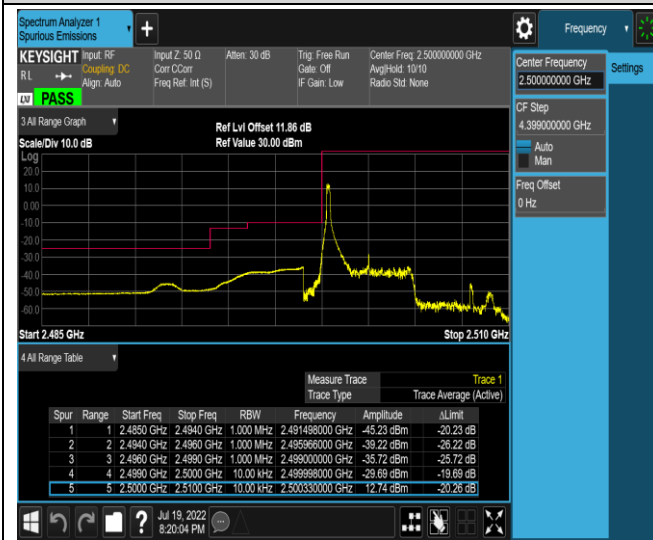

Band5-1.4MHz-16QAM-20407-1RB#5

Band5-1.4MHz-16QAM-20407-6RB#0

Band5-1.4MHz-16QAM-20643-1RB#0

Band5-1.4MHz-16QAM-20643-1RB#5

Band5-1.4MHz-16QAM-20643-6RB#0

Band7-5MHz-16QAM-20775-1RB#0

Band7-5MHz-16QAM-20775-1RB#4

Band7-5MHz-16QAM-20775-25RB#0

Band7-5MHz-16QAM-21425-1RB#0

Band7-5MHz-16QAM-21425-1RB#24

Band7-5MHz-16QAM-21425-25RB#0

Band7-20MHz-16QAM-20850-1RB#0

Band7-20MHz-16QAM-20850-1RB#99

Band7-20MHz-16QAM-20850-100RB#0