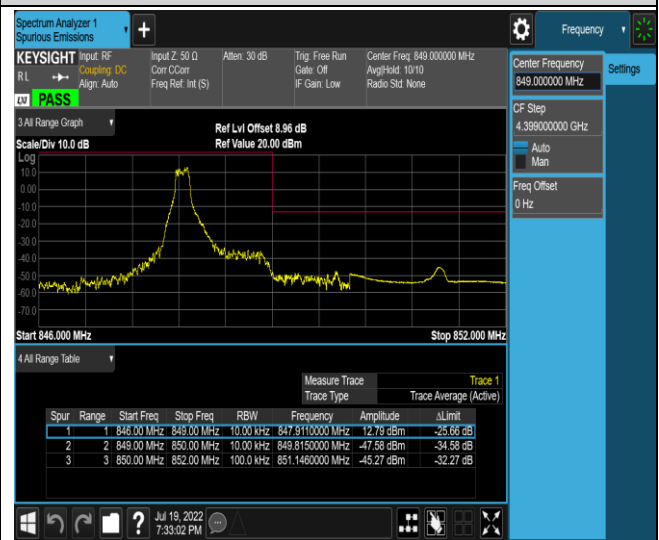

Band5-1.4MHz-16QAM-20407-1RB#5

Band5-1.4MHz-16QAM-20407-6RB#0

Band5-1.4MHz-16QAM-20643-1RB#0

Band5-1.4MHz-16QAM-20643-1RB#5

Band5-1.4MHz-16QAM-20643-6RB#0

Band7-5MHz-16QAM-20775-1RB#0

Band7-5MHz-16QAM-20775-1RB#4