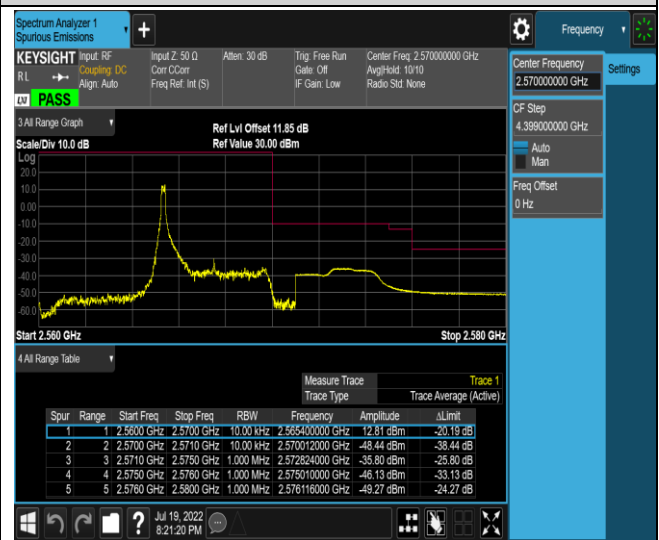

Band7-5MHz-16QAM-21425-1RB#0

Band7-5MHz-16QAM-21425-25RB#0