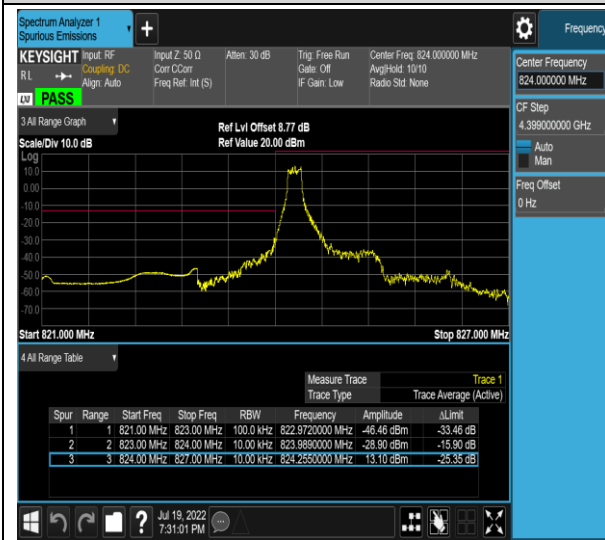

Band5-1.4MHz-QPSK-20407-1RB#0

Band5-1.4MHz-QPSK-20407-1RB#5

Band5-1.4MHz-QPSK-20407-6RB#0

Band5-1.4MHz-QPSK-20643-1RB#0

Band5-1.4MHz-QPSK-20643-1RB#5

Band5-1.4MHz-QPSK-20643-6RB#0

Band5-1.4MHz-16QAM-20407-1RB#0

Band5-1.4MHz-16QAM-20407-1RB#5

Band5-1.4MHz-16QAM-20407-6RB#0

Band5-1.4MHz-16QAM-20643-1RB#0

Band5-1.4MHz-16QAM-20643-1RB#5

Band5-1.4MHz-16QAM-20643-6RB#0

Band7-5MHz-16QAM-20775-1RB#0

Band7-5MHz-16QAM-20775-1RB#4