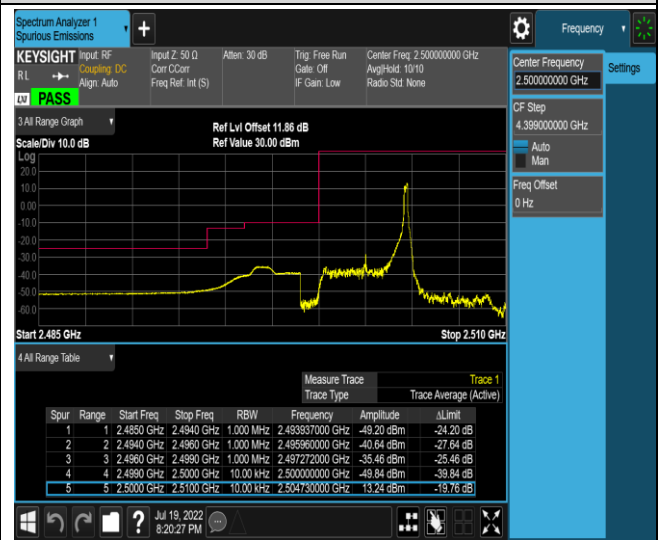

Band5-1.4MHz-16QAM-20407-1RB#5

Band5-1.4MHz-16QAM-20407-6RB#0

Band5-1.4MHz-16QAM-20643-1RB#0

Band5-1.4MHz-16QAM-20643-1RB#5

Band5-1.4MHz-16QAM-20643-6RB#0

Band7-5MHz-16QAM-20775-1RB#0

Band7-5MHz-16QAM-20775-1RB#4