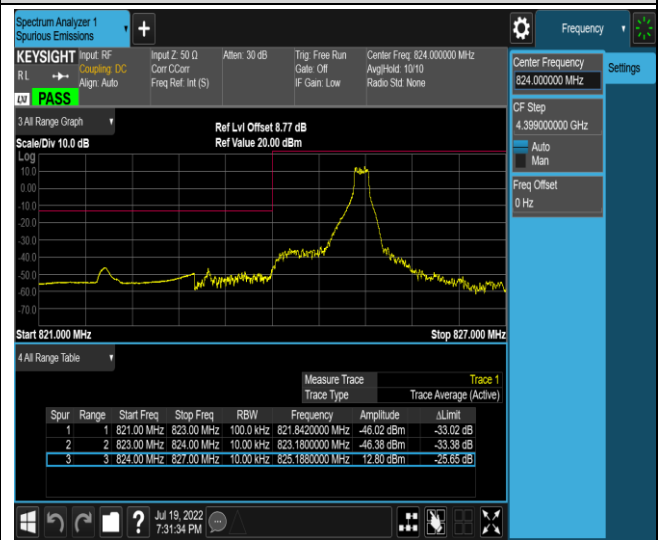

Band5-1.4MHz-QPSK-20407-1RB#0

Band5-1.4MHz-QPSK-20407-1RB#5

Band5-1.4MHz-QPSK-20407-6RB#0

Band5-1.4MHz-QPSK-20643-1RB#0

Band5-1.4MHz-QPSK-20643-1RB#5

Band5-1.4MHz-QPSK-20643-6RB#0

Band5-1.4MHz-16QAM-20407-1RB#0

Band5-1.4MHz-16QAM-20407-1RB#5

Band5-1.4MHz-16QAM-20407-6RB#0

Band5-1.4MHz-16QAM-20643-1RB#0

Band5-1.4MHz-16QAM-20643-1RB#5

Band5-1.4MHz-16QAM-20643-6RB#0

Band7-5MHz-16QAM-20775-1RB#0

Band7-5MHz-16QAM-20775-1RB#4