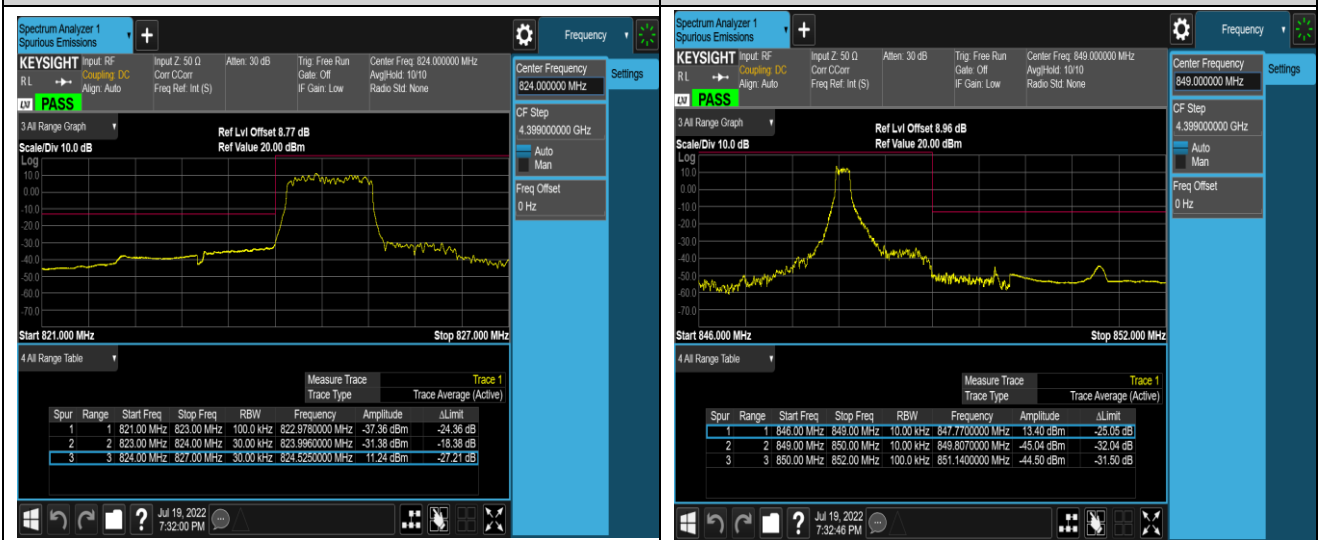

Band5-1.4MHz-QPSK-20407-1RB#0

Band5-1.4MHz-QPSK-20407-1RB#5

Band5-1.4MHz-QPSK-20407-6RB#0

Band5-1.4MHz-QPSK-20643-1RB#0

Band5-1.4MHz-QPSK-20643-1RB#5

Band5-1.4MHz-QPSK-20643-6RB#0

Band5-1.4MHz-16QAM-20407-1RB#0

Band5-1.4MHz-16QAM-20407-1RB#5

Band5-1.4MHz-16QAM-20407-6RB#0

Band5-1.4MHz-16QAM-20643-1RB#0

Band5-1.4MHz-16QAM-20643-1RB#5

Band5-1.4MHz-16QAM-20643-6RB#0

Band7-5MHz-16QAM-20775-1RB#0

Band7-5MHz-16QAM-20775-1RB#4