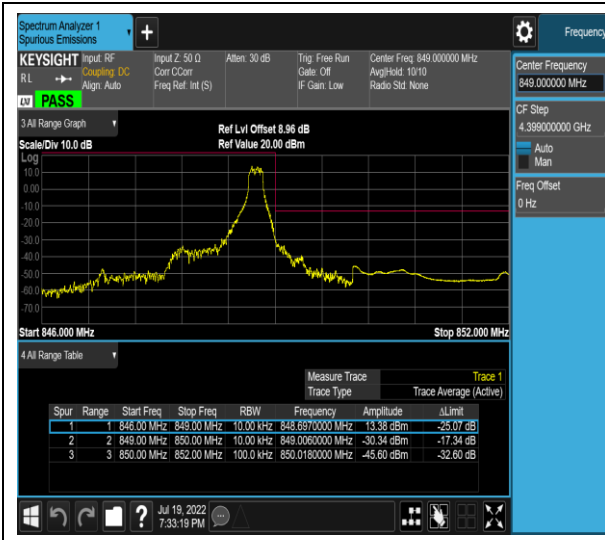

Band5-1.4MHz-QPSK-20407-1RB#0

Band5-1.4MHz-QPSK-20407-1RB#5

Band5-1.4MHz-QPSK-20407-6RB#0

Band5-1.4MHz-QPSK-20643-1RB#0

Band5-1.4MHz-QPSK-20643-1RB#5

Band5-1.4MHz-QPSK-20643-6RB#0

Band5-1.4MHz-16QAM-20407-1RB#0

Band5-1.4MHz-16QAM-20407-1RB#5

Band5-1.4MHz-16QAM-20407-6RB#0

Band5-1.4MHz-16QAM-20643-1RB#0

Band5-1.4MHz-16QAM-20643-1RB#5

Band5-1.4MHz-16QAM-20643-6RB#0

Band7-5MHz-16QAM-20775-1RB#0

Band7-5MHz-16QAM-20775-1RB#4