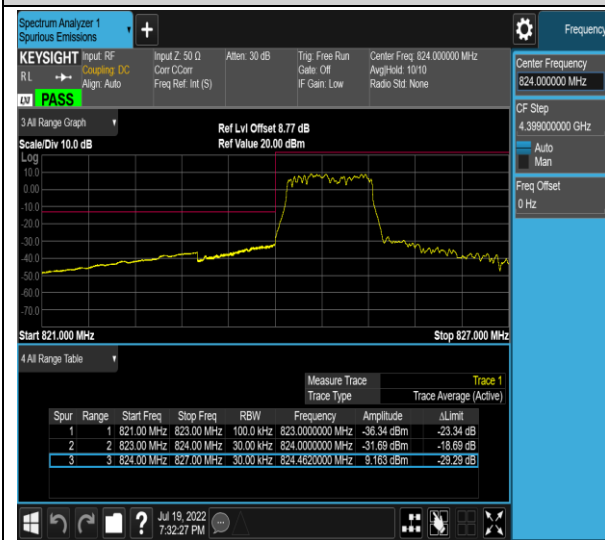

Band5-1.4MHz-QPSK-20407-1RB#0

Band5-1.4MHz-QPSK-20407-1RB#5

Band5-1.4MHz-QPSK-20407-6RB#0

Band5-1.4MHz-QPSK-20643-1RB#0

Band5-1.4MHz-QPSK-20643-1RB#5

Band5-1.4MHz-QPSK-20643-6RB#0

Band5-1.4MHz-16QAM-20407-1RB#0

Band5-1.4MHz-16QAM-20407-1RB#5

Band5-1.4MHz-16QAM-20407-6RB#0

Band5-1.4MHz-16QAM-20643-1RB#0

Band5-1.4MHz-16QAM-20643-1RB#5

Band5-1.4MHz-16QAM-20643-6RB#0

Band7-5MHz-16QAM-20775-1RB#0

Band7-5MHz-16QAM-20775-1RB#4