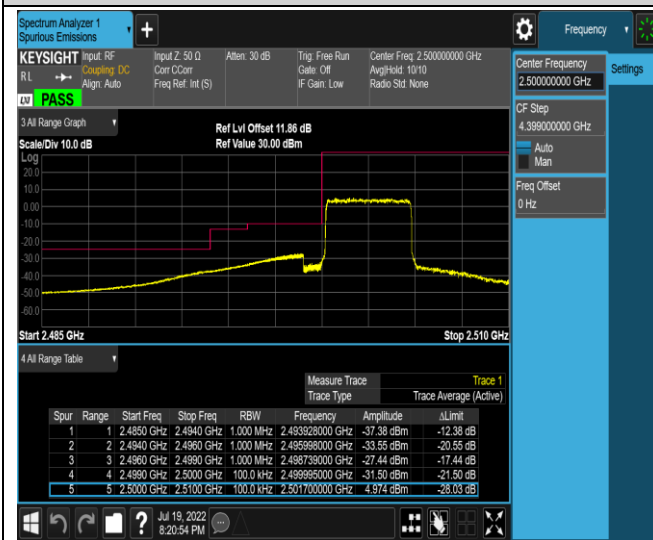

Band7-5MHz-16QAM-20775-25RB#0

Band7-5MHz-16QAM-21425-1RB#24