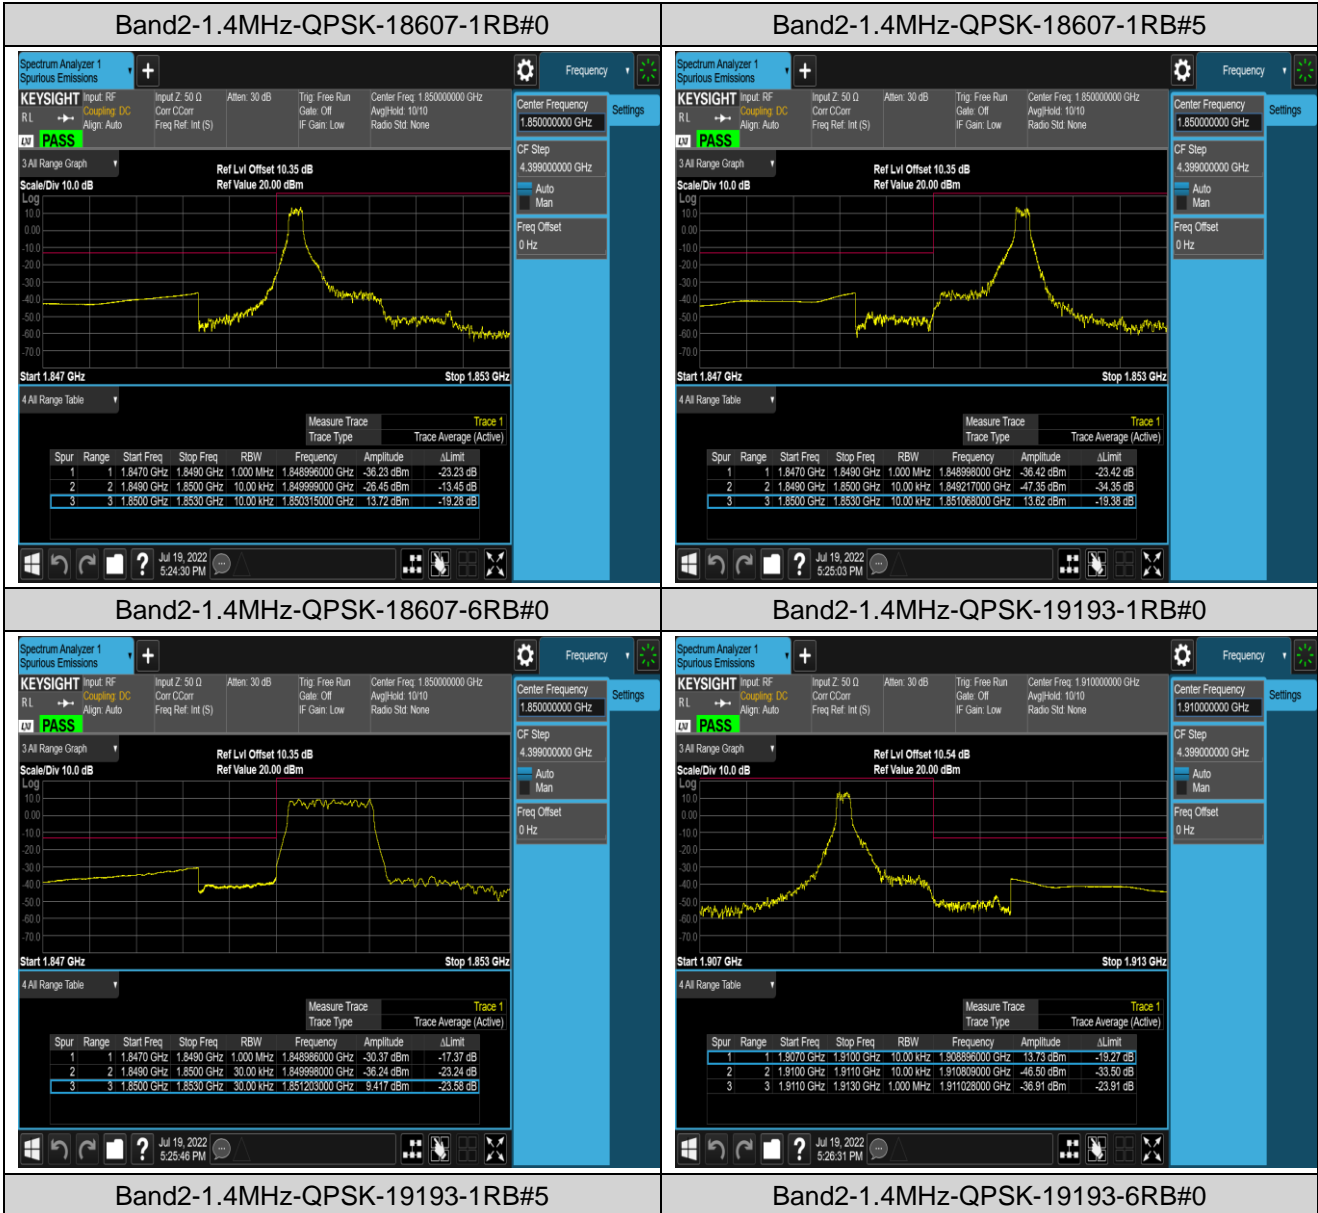

Remark: All bandwidth and all modulation had been tested, but only the worst case data displayed in this report.

Test Graphs