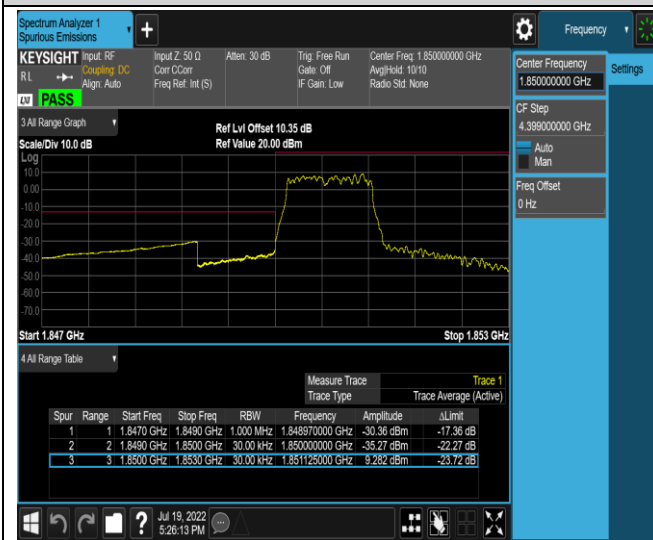

Band2-1.4MHz-16QAM-18607-6RB#0