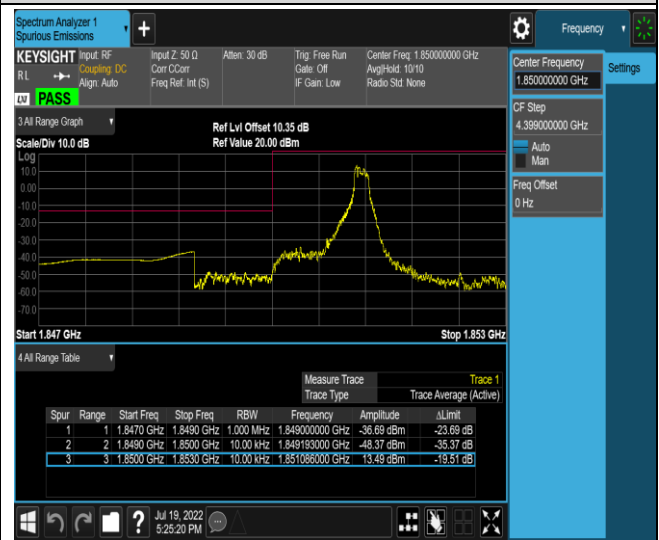

Remark: All bandwidth and all modulation had been tested, but only the worst case data displayed in this report.

Test Graphs

Band2-1.4MHz-16QAM-18607-1RB#0

Band2-1.4MHz-16QAM-18607-1RB#5

Band2-1.4MHz-16QAM-18607-6RB#0