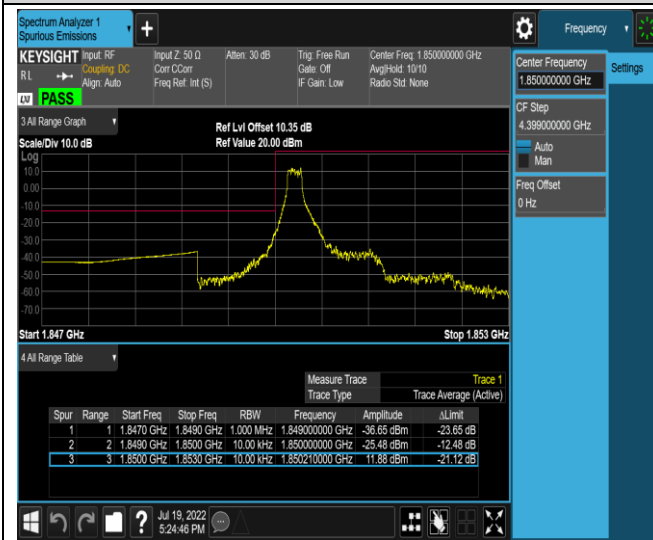

Remark: All bandwidth and all modulation had been tested, but only the worst case data displayed in this report.

Test Graphs

Band2-1.4MHz-16QAM-18607-1RB#0

Band2-1.4MHz-16QAM-18607-1RB#5

Band2-1.4MHz-16QAM-18607-6RB#0