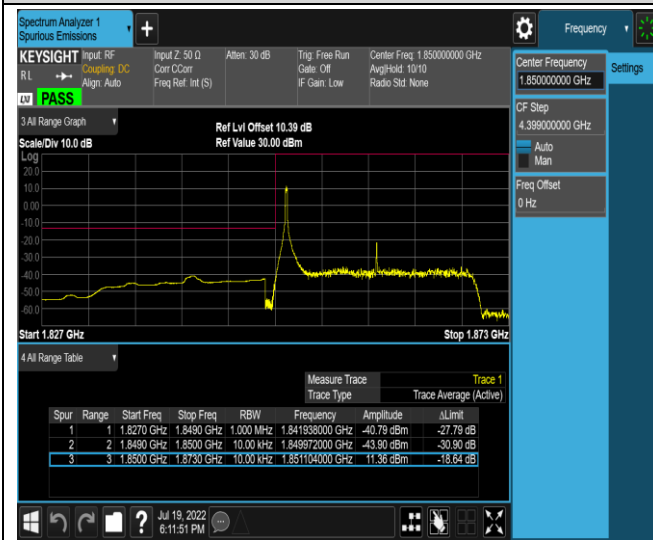

Remark: All bandwidth and all modulation had been tested, but only the worst case data displayed in this report.

Test Graphs

Band2-1.4MHz-16QAM-18607-1RB#0

Band2-1.4MHz-16QAM-18607-1RB#5

Band2-1.4MHz-16QAM-18607-6RB#0

Band2-1.4MHz-16QAM-19193-1RB#0

Band2-1.4MHz-16QAM-19193-1RB#5

Band2-1.4MHz-16QAM-19193-6RB#0

Band2-20MHz-QPSK-18700-1RB#0

Band2-20MHz-QPSK-18700-1RB#99

Band2-20MHz-QPSK-18700-100RB#0

Band2-20MHz-QPSK-19100-1RB#0