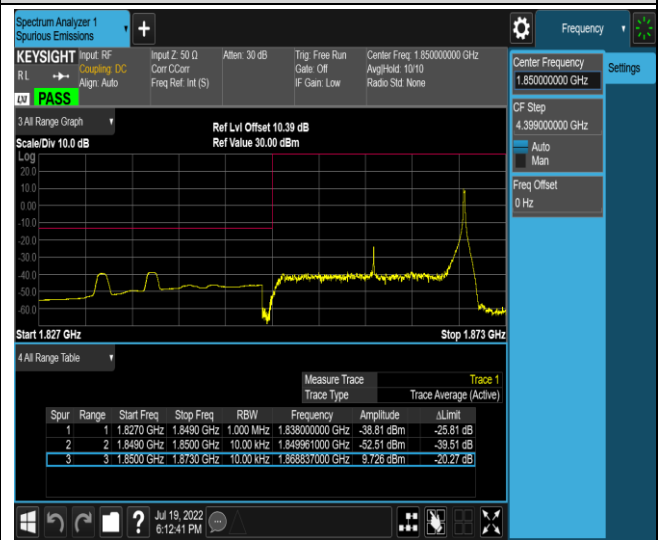

Band2-20MHz-16QAM-18700-1RB#99