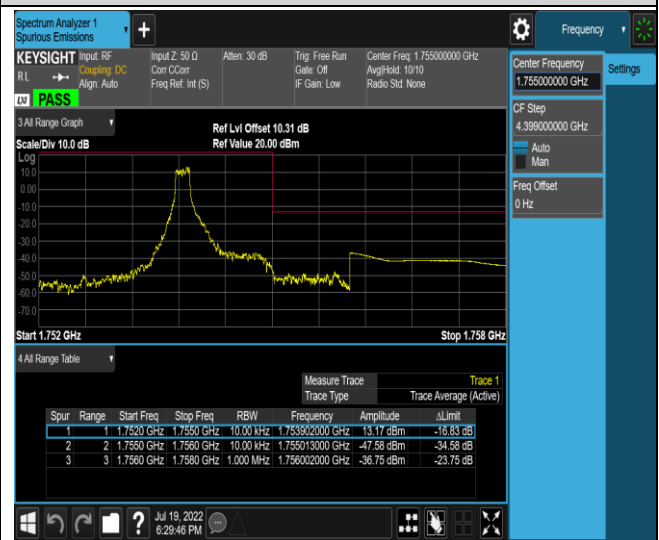

Band4-1.4MHz-16QAM-19957-1RB#0

Band4-1.4MHz-16QAM-19957-1RB#5

Band4-1.4MHz-16QAM-19957-6RB#0

Band4-1.4MHz-16QAM-20393-1RB#0

Band4-1.4MHz-16QAM-20393-1RB#5

Band4-1.4MHz-16QAM-20393-6RB#0