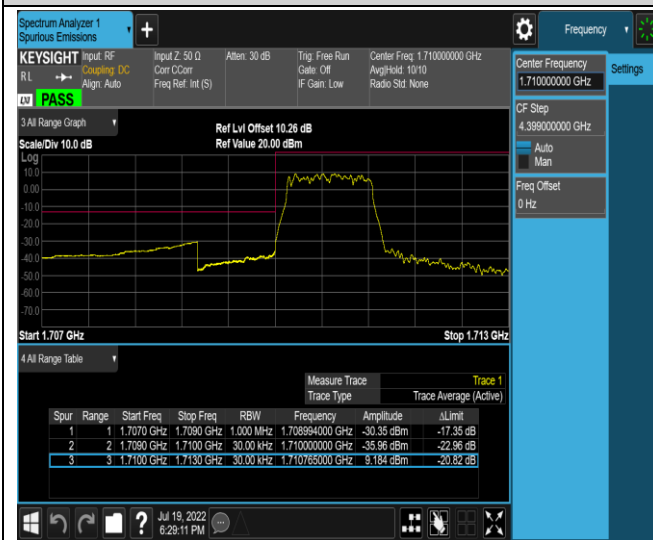

Band4-1.4MHz-16QAM-19957-1RB#0

Band4-1.4MHz-16QAM-19957-1RB#5

Band4-1.4MHz-16QAM-19957-6RB#0

Band4-1.4MHz-16QAM-20393-1RB#0

Band4-1.4MHz-16QAM-20393-1RB#5

Band4-1.4MHz-16QAM-20393-6RB#0