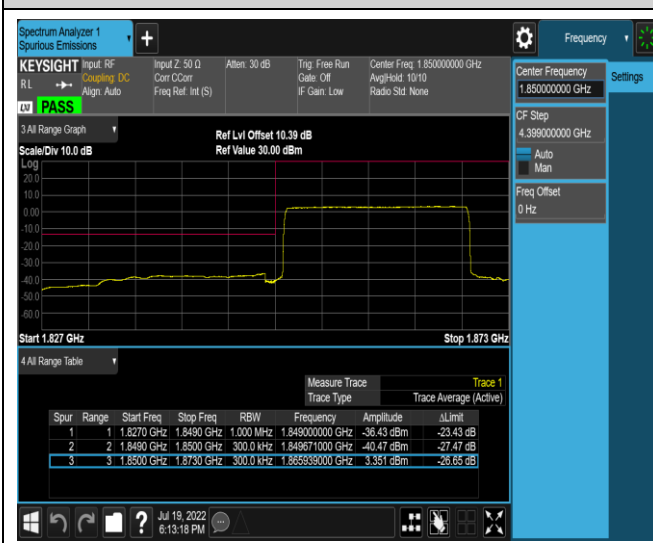

Remark: All bandwidth and all modulation had been tested, but only the worst case data displayed in this report.

Test Graphs

Band2-1.4MHz-16QAM-18607-1RB#0

Band2-1.4MHz-16QAM-18607-1RB#5

Band2-1.4MHz-16QAM-18607-6RB#0

Band2-1.4MHz-16QAM-19193-1RB#0

Band2-1.4MHz-16QAM-19193-1RB#5

Band2-1.4MHz-16QAM-19193-6RB#0

Band2-20MHz-QPSK-18700-1RB#0

Band2-20MHz-QPSK-18700-1RB#99

Band2-20MHz-QPSK-18700-100RB#0

Band2-20MHz-QPSK-19100-1RB#0