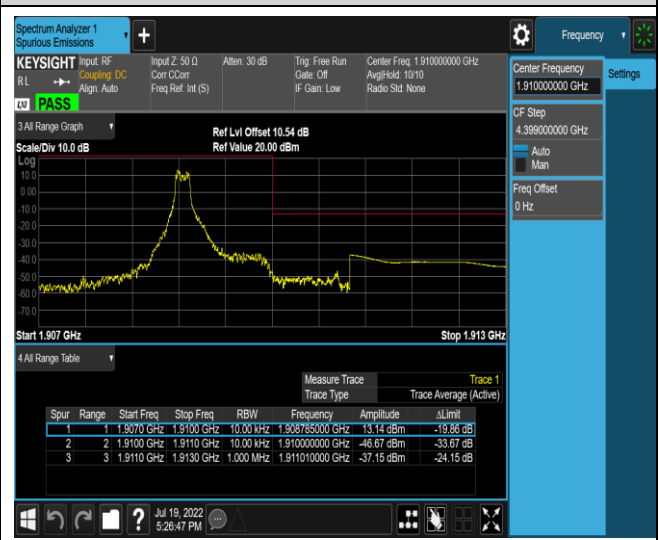

Band2-1.4MHz-16QAM-19193-1RB#0