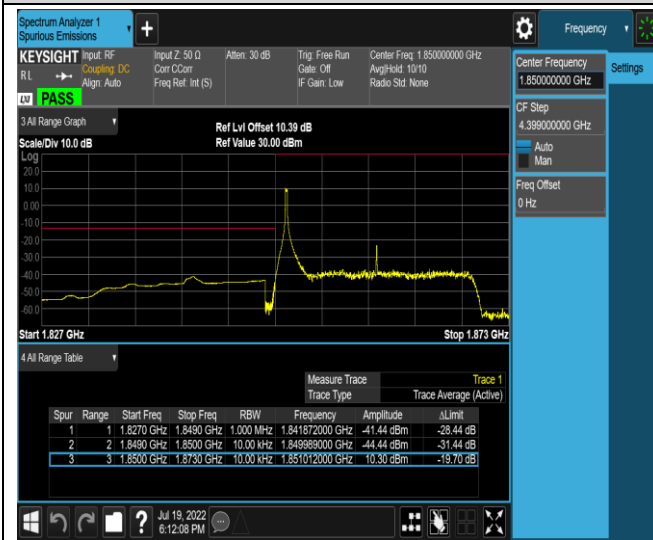

Band2-20MHz-16QAM-18700-1RB#0