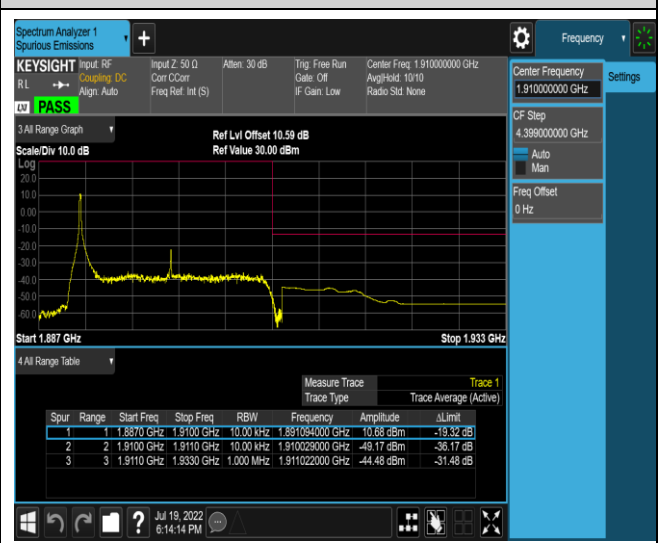

Remark: All bandwidth and all modulation had been tested, but only the worst case data displayed in this report.

Test Graphs

Band2-1.4MHz-16QAM-18607-1RB#0

Band2-1.4MHz-16QAM-18607-1RB#5

Band2-1.4MHz-16QAM-18607-6RB#0

Band2-1.4MHz-16QAM-19193-1RB#0

Band2-1.4MHz-16QAM-19193-1RB#5

Band2-1.4MHz-16QAM-19193-6RB#0

Band2-20MHz-QPSK-18700-1RB#0

Band2-20MHz-QPSK-18700-1RB#99

Band2-20MHz-QPSK-18700-100RB#0

Band2-20MHz-QPSK-19100-1RB#0