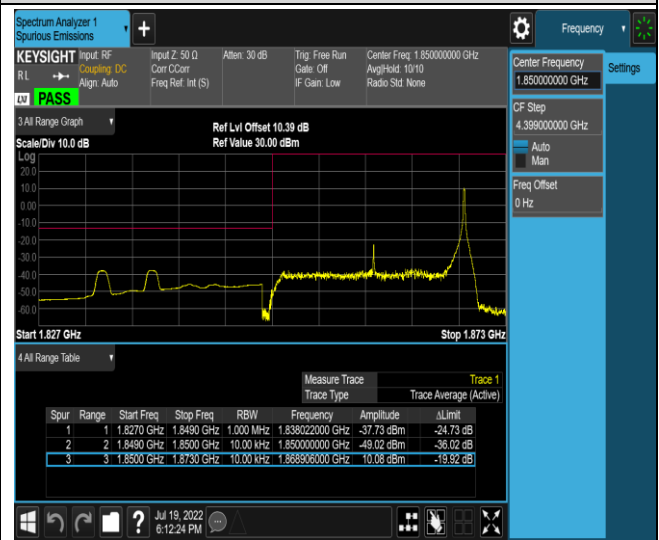

Remark: All bandwidth and all modulation had been tested, but only the worst case data displayed in this report.

Test Graphs

Band2-1.4MHz-16QAM-18607-1RB#0

Band2-1.4MHz-16QAM-18607-1RB#5

Band2-1.4MHz-16QAM-18607-6RB#0

Band2-1.4MHz-16QAM-19193-1RB#0

Band2-1.4MHz-16QAM-19193-1RB#5

Band2-1.4MHz-16QAM-19193-6RB#0

Band2-20MHz-QPSK-18700-1RB#0

Band2-20MHz-QPSK-18700-1RB#99

Band2-20MHz-QPSK-18700-100RB#0

Band2-20MHz-QPSK-19100-1RB#0