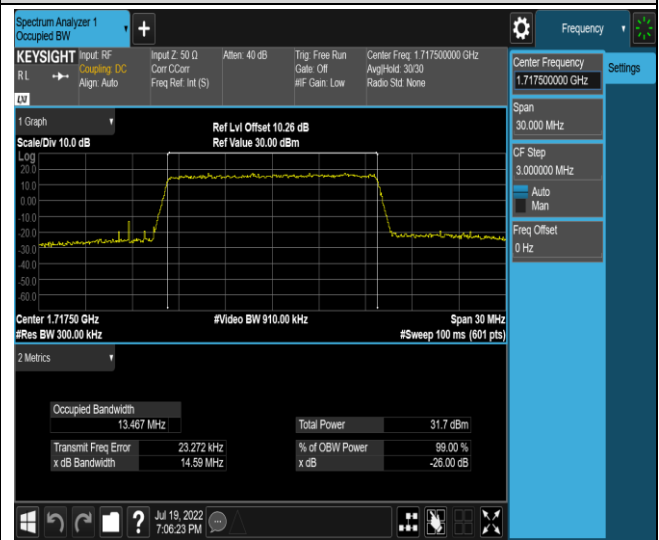

Band4-10MHz-QPSK-20350-50RB#0

Band4-10MHz-16QAM-20000-50RB#0

Band4-10MHz-16QAM-20175-50RB#0

Band4-10MHz-16QAM-20350-50RB#0

Band4-15MHz-QPSK-20025-75RB#0

Band4-15MHz-QPSK-20175-75RB#0

Band4-15MHz-QPSK-20325-75RB#0

Band4-15MHz-16QAM-20025-75RB#0

Band4-15MHz-16QAM-20175-75RB#0

Band4-15MHz-16QAM-20325-75RB#0

Band4-20MHz-QPSK-20050-100RB#0

Band4-20MHz-QPSK-20175-100RB#0

Band5-1.4MHz-QPSK-20643-6RB#0

Band5-1.4MHz-16QAM-20407-6RB#0