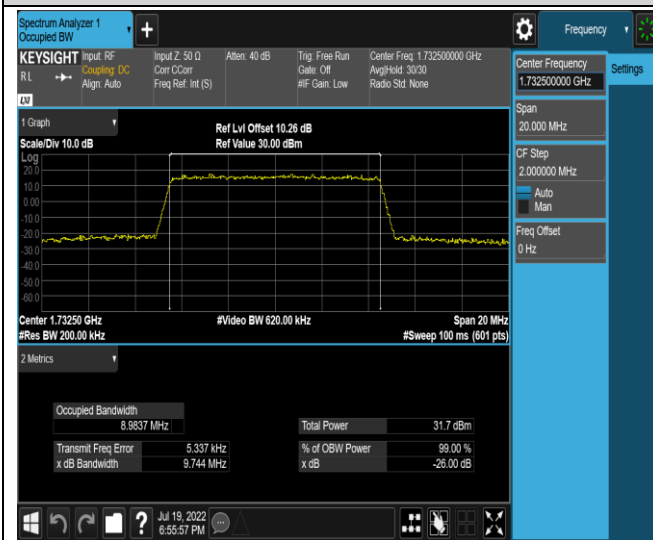

Band4-10MHz-QPSK-20350-50RB#0

Band4-10MHz-16QAM-20000-50RB#0

Band4-10MHz-16QAM-20175-50RB#0

Band4-10MHz-16QAM-20350-50RB#0

Band4-15MHz-QPSK-20025-75RB#0

Band4-15MHz-QPSK-20175-75RB#0

Band4-15MHz-QPSK-20325-75RB#0