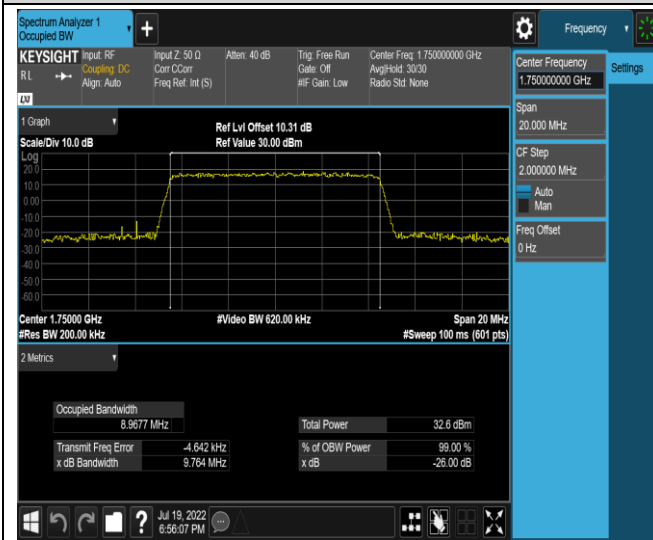

Band4-10MHz-QPSK-20350-50RB#0

Band4-10MHz-16QAM-20000-50RB#0

Band4-10MHz-16QAM-20175-50RB#0

Band4-10MHz-16QAM-20350-50RB#0

Band4-15MHz-QPSK-20025-75RB#0

Band4-15MHz-QPSK-20175-75RB#0

Band4-15MHz-QPSK-20325-75RB#0

Band4-15MHz-16QAM-20025-75RB#0

Band4-15MHz-16QAM-20175-75RB#0

Band4-15MHz-16QAM-20325-75RB#0

Band4-20MHz-QPSK-20050-100RB#0

Band4-20MHz-QPSK-20175-100RB#0

Band5-1.4MHz-QPSK-20643-6RB#0

Band5-1.4MHz-16QAM-20407-6RB#0