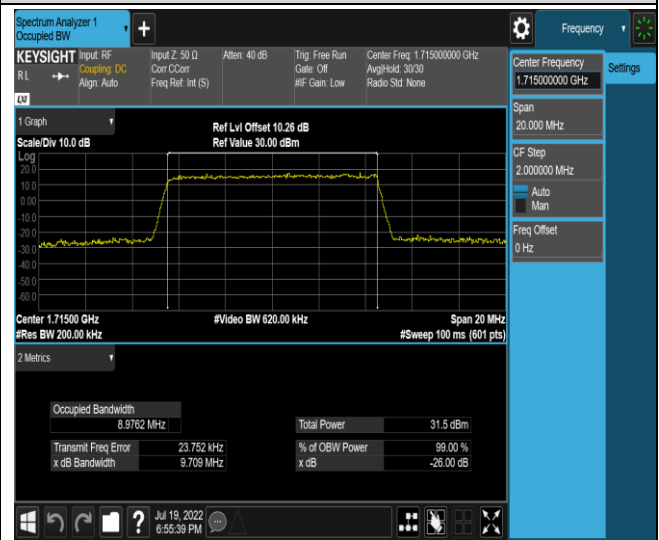

Band4-10MHz-QPSK-20350-50RB#0

Band4-10MHz-16QAM-20000-50RB#0

Band4-10MHz-16QAM-20175-50RB#0

Band4-10MHz-16QAM-20350-50RB#0

Band4-15MHz-QPSK-20025-75RB#0

Band4-15MHz-QPSK-20175-75RB#0

Band4-15MHz-QPSK-20325-75RB#0