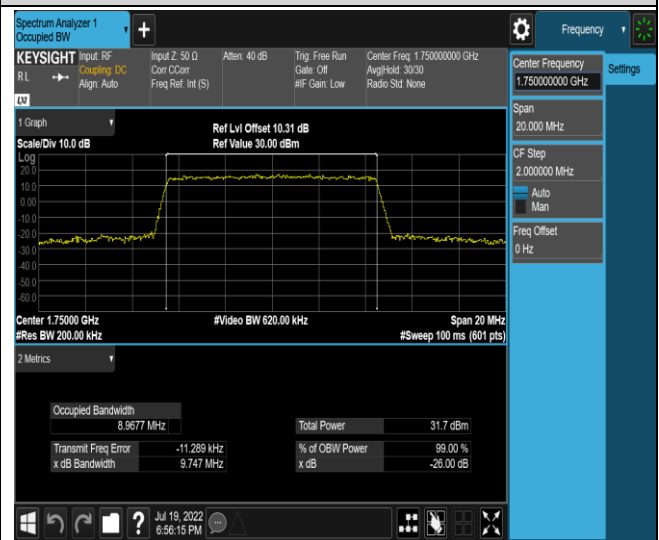

Band4-10MHz-QPSK-20350-50RB#0

Band4-10MHz-16QAM-20000-50RB#0

Band4-10MHz-16QAM-20175-50RB#0

Band4-10MHz-16QAM-20350-50RB#0

Band4-15MHz-QPSK-20025-75RB#0

Band4-15MHz-QPSK-20175-75RB#0

Band4-15MHz-QPSK-20325-75RB#0

Band4-15MHz-16QAM-20025-75RB#0

Band4-15MHz-16QAM-20175-75RB#0

Band4-15MHz-16QAM-20325-75RB#0

Band4-20MHz-QPSK-20050-100RB#0

Band4-20MHz-QPSK-20175-100RB#0

Band5-1.4MHz-QPSK-20643-6RB#0

Band5-1.4MHz-16QAM-20407-6RB#0