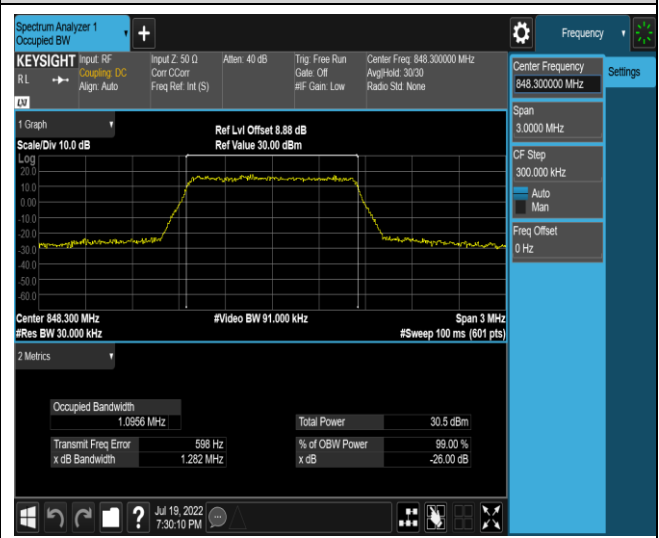

Band5-1.4MHz-16QAM-20643-6RB#0

Band5-3MHz-QPSK-20525-15RB#0