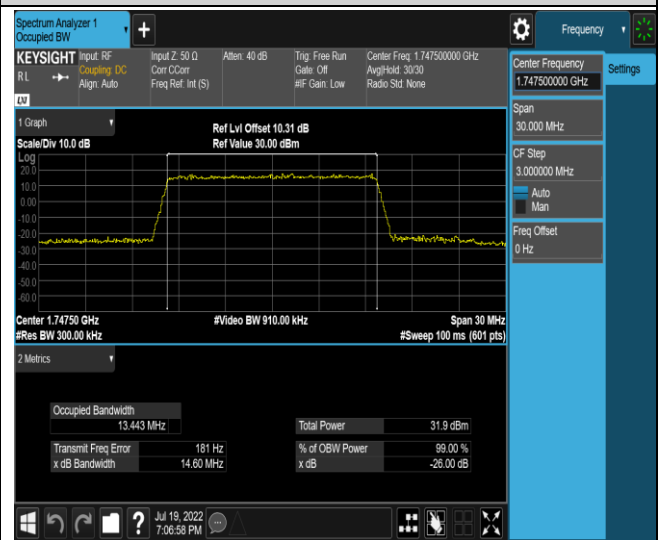

Band4-15MHz-16QAM-20025-75RB#0

Band4-15MHz-16QAM-20175-75RB#0

Band4-15MHz-16QAM-20325-75RB#0

Band4-20MHz-QPSK-20050-100RB#0

Band4-20MHz-QPSK-20175-100RB#0

Band5-1.4MHz-QPSK-20643-6RB#0

Band5-1.4MHz-16QAM-20407-6RB#0