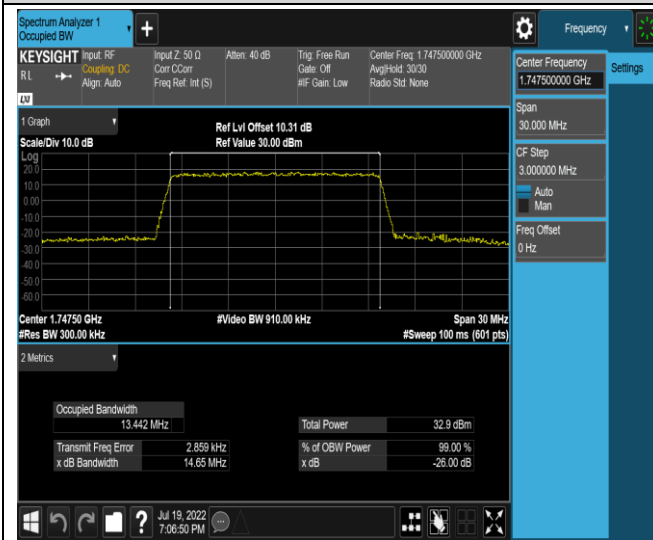

Band4-10MHz-QPSK-20350-50RB#0

Band4-10MHz-16QAM-20000-50RB#0

Band4-10MHz-16QAM-20175-50RB#0

Band4-10MHz-16QAM-20350-50RB#0

Band4-15MHz-QPSK-20025-75RB#0

Band4-15MHz-QPSK-20175-75RB#0

Band4-15MHz-QPSK-20325-75RB#0

Band4-15MHz-16QAM-20025-75RB#0

Band4-15MHz-16QAM-20175-75RB#0

Band4-15MHz-16QAM-20325-75RB#0

Band4-20MHz-QPSK-20050-100RB#0

Band4-20MHz-QPSK-20175-100RB#0

Band5-1.4MHz-QPSK-20643-6RB#0

Band5-1.4MHz-16QAM-20407-6RB#0