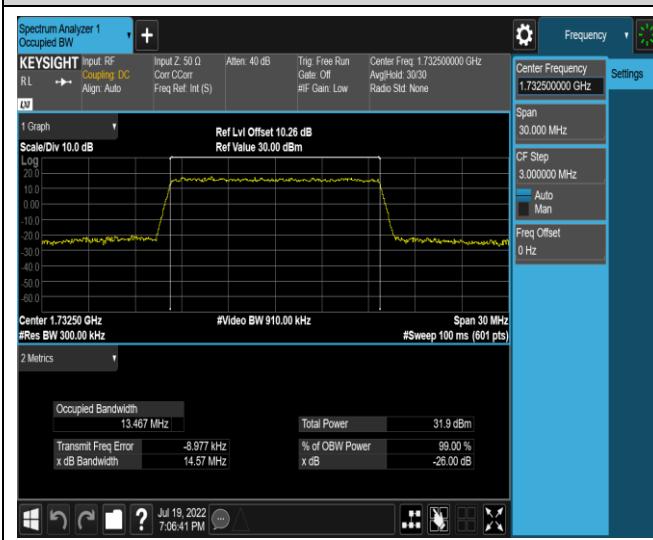

Band4-15MHz-16QAM-20175-75RB#0

Band4-20MHz-QPSK-20050-100RB#0