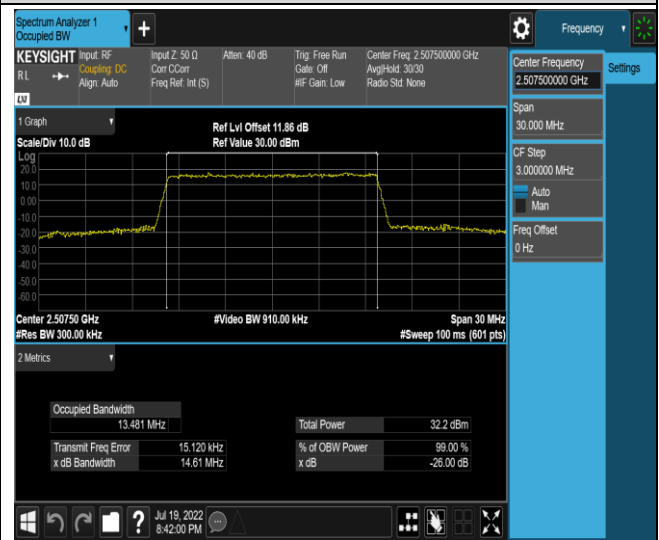

Band7-10MHz-QPSK-21100-50RB#0

Band7-15MHz-QPSK-21375-75RB#0

Band7-15MHz-16QAM-20825-75RB#0

Band7-15MHz-16QAM-21100-75RB#0

Band7-15MHz-16QAM-21375-75RB#0

Band7-20MHz-QPSK-20850-100RB#0

Band7-20MHz-QPSK-21100-100RB#0