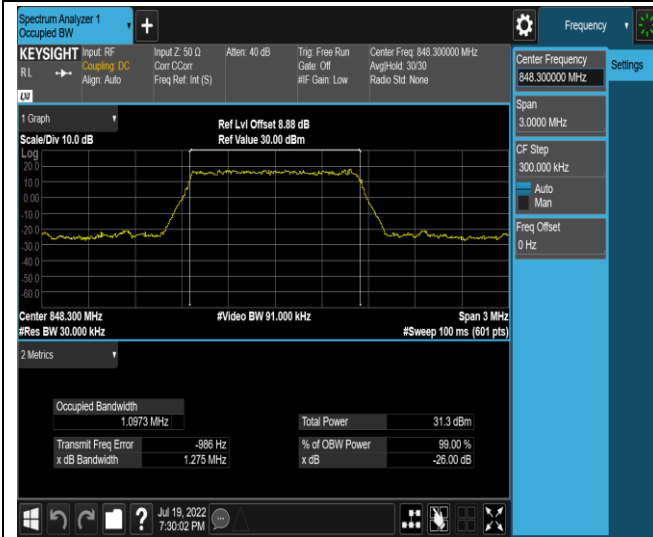

Band4-15MHz-16QAM-20025-75RB#0

Band4-15MHz-16QAM-20175-75RB#0

Band4-15MHz-16QAM-20325-75RB#0

Band4-20MHz-QPSK-20050-100RB#0

Band4-20MHz-QPSK-20175-100RB#0

Band5-1.4MHz-QPSK-20643-6RB#0

Band5-1.4MHz-16QAM-20407-6RB#0