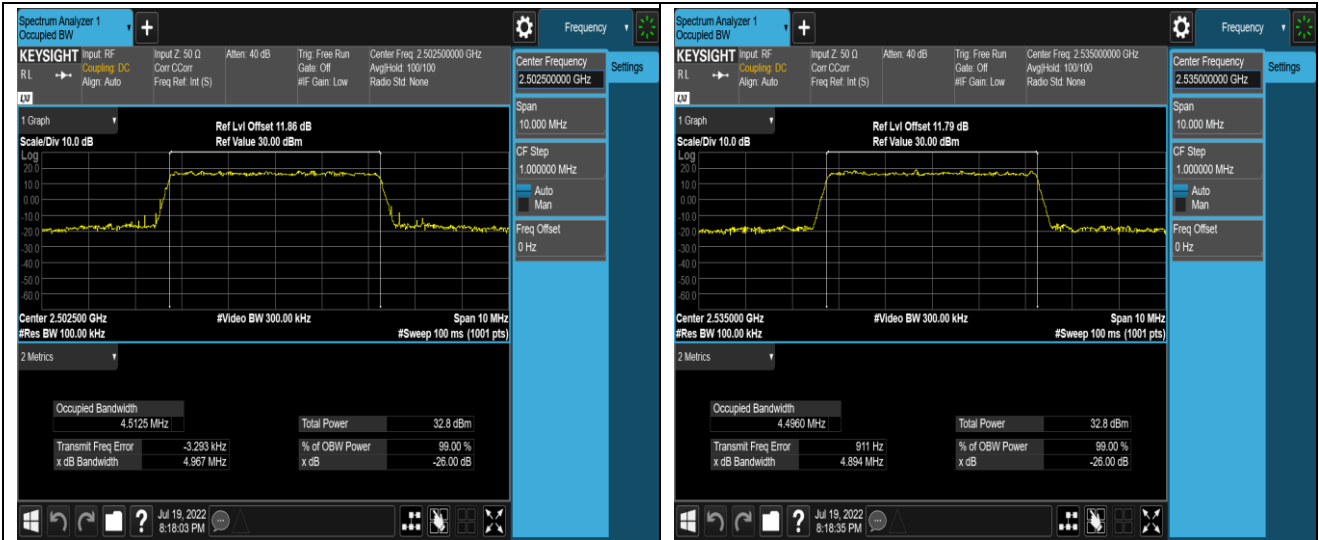

Band7-5MHz-QPSK-20775-25RB#0

Band7-5MHz-QPSK-21100-25RB#0

Band7-5MHz-QPSK-21425-25RB#0

Band7-5MHz-16QAM-20775-25RB#0