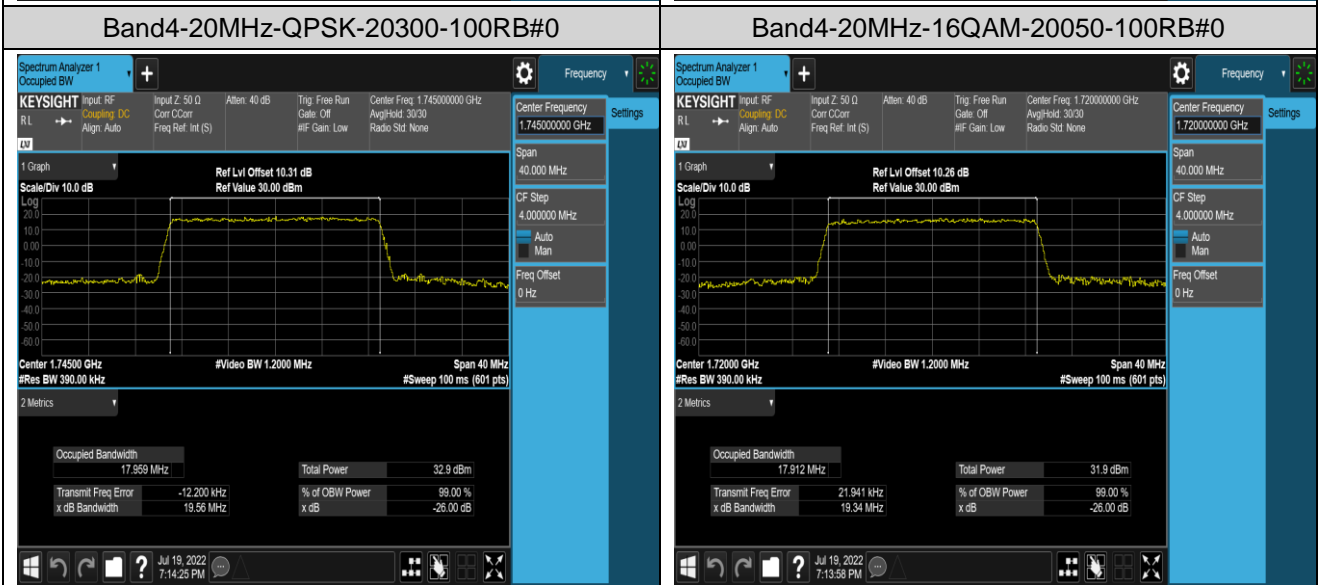

Band4-15MHz-16QAM-20025-75RB#0

Band4-15MHz-16QAM-20175-75RB#0

Band4-15MHz-16QAM-20325-75RB#0

Band4-20MHz-QPSK-20050-100RB#0

Band4-20MHz-QPSK-20175-100RB#0

Band5-1.4MHz-QPSK-20643-6RB#0

Band5-1.4MHz-16QAM-20407-6RB#0