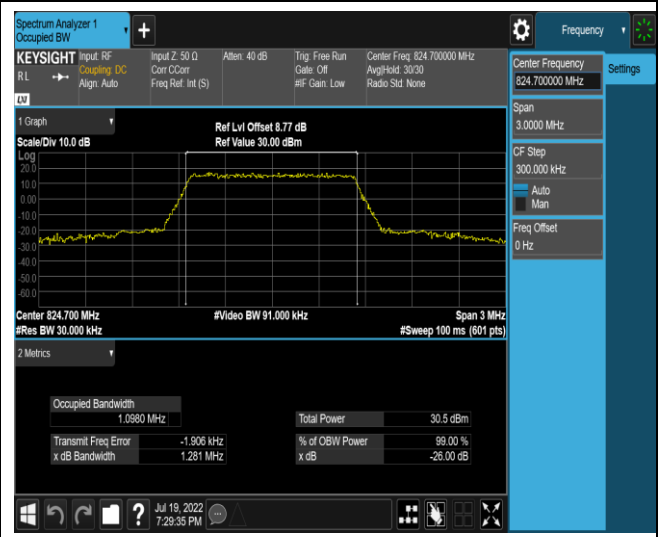

Band5-1.4MHz-16QAM-20407-6RB#0

Band5-1.4MHz-16QAM-20643-6RB#0