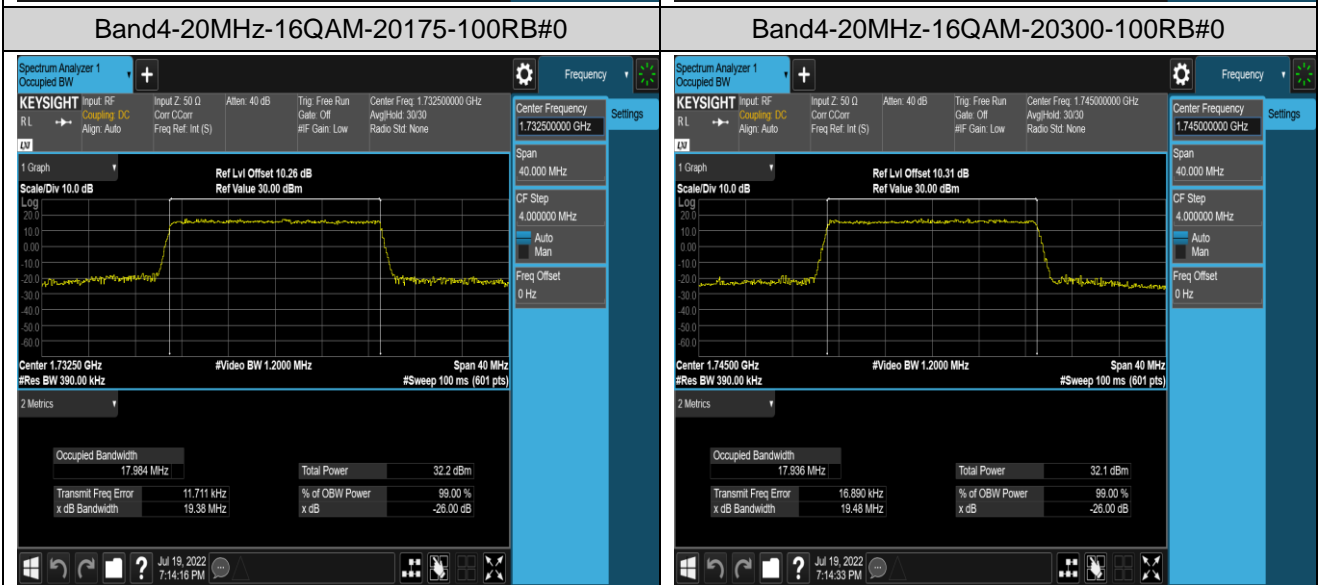

Band4-15MHz-16QAM-20025-75RB#0

Band4-15MHz-16QAM-20175-75RB#0

Band4-15MHz-16QAM-20325-75RB#0

Band4-20MHz-QPSK-20050-100RB#0

Band4-20MHz-QPSK-20175-100RB#0

Band5-1.4MHz-QPSK-20643-6RB#0

Band5-1.4MHz-16QAM-20407-6RB#0