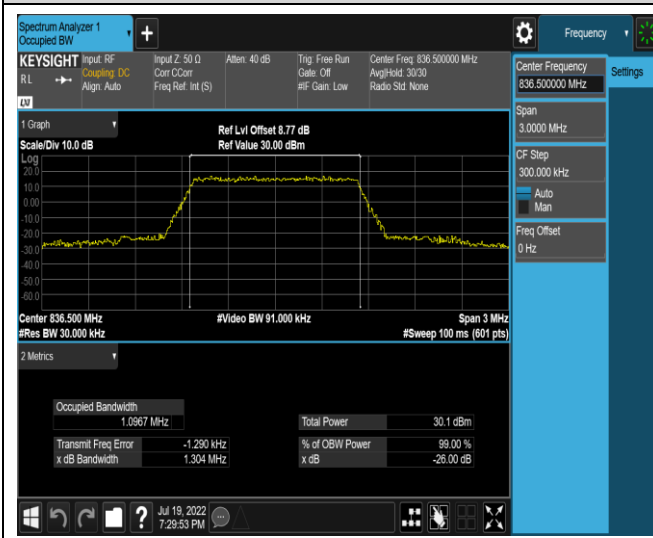

Band5-1.4MHz-16QAM-20525-6RB#0

Band5-3MHz-QPSK-20415-15RB#0