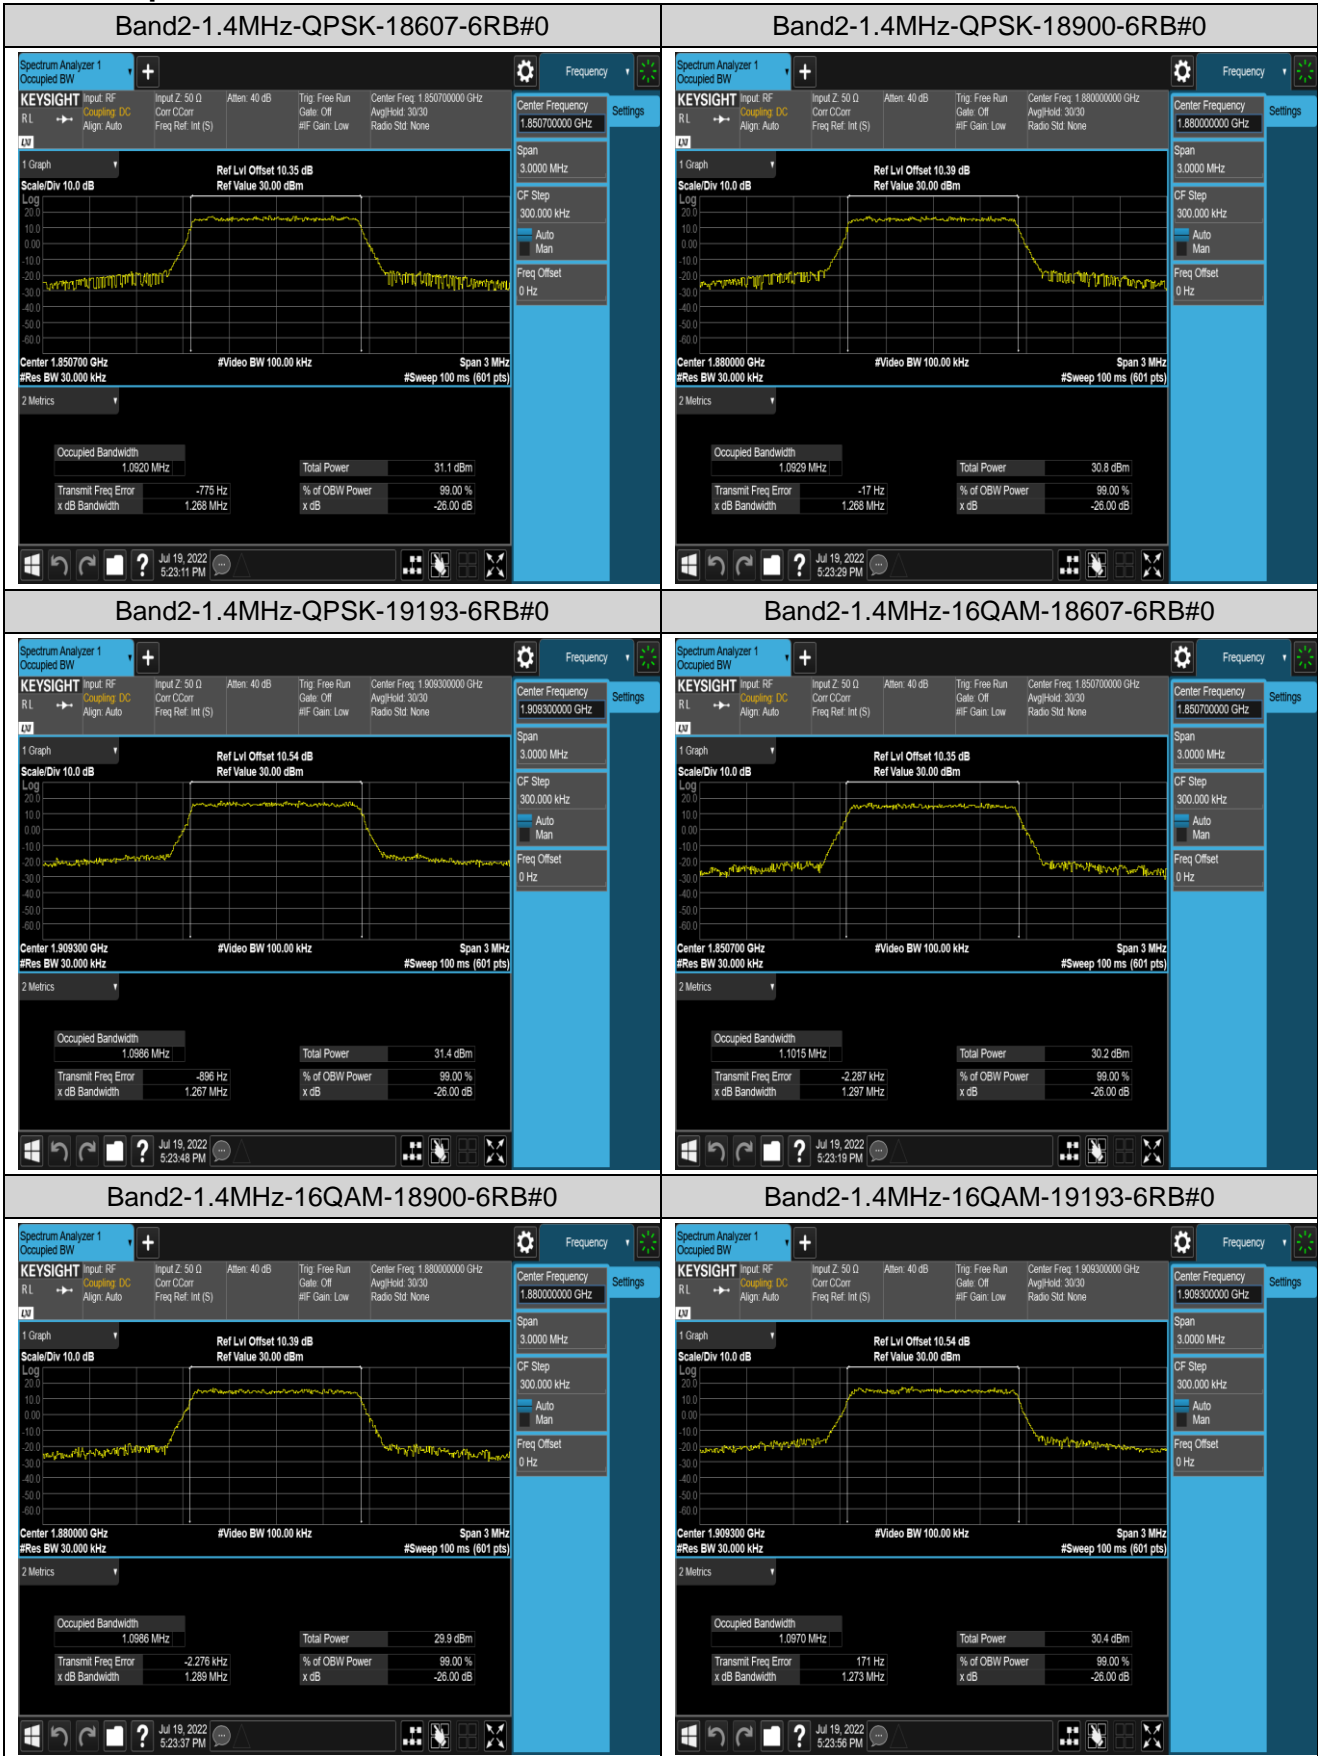

Test Graphs