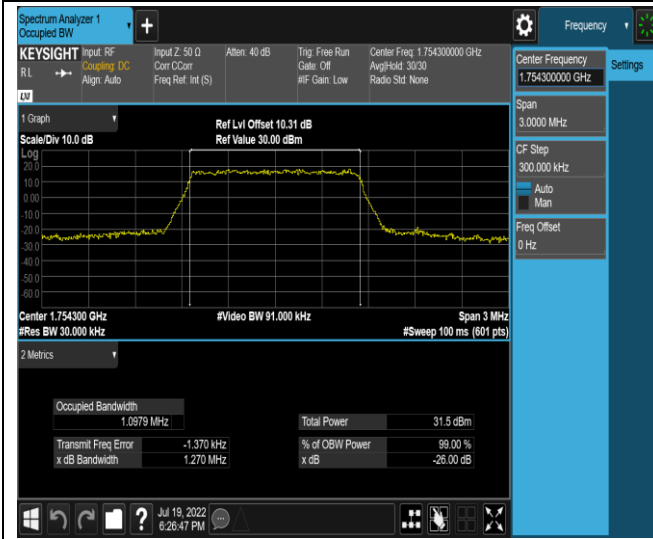

Band4-1.4MHz-QPSK-20393-6RB#0

Band4-1.4MHz-16QAM-20175-6RB#0