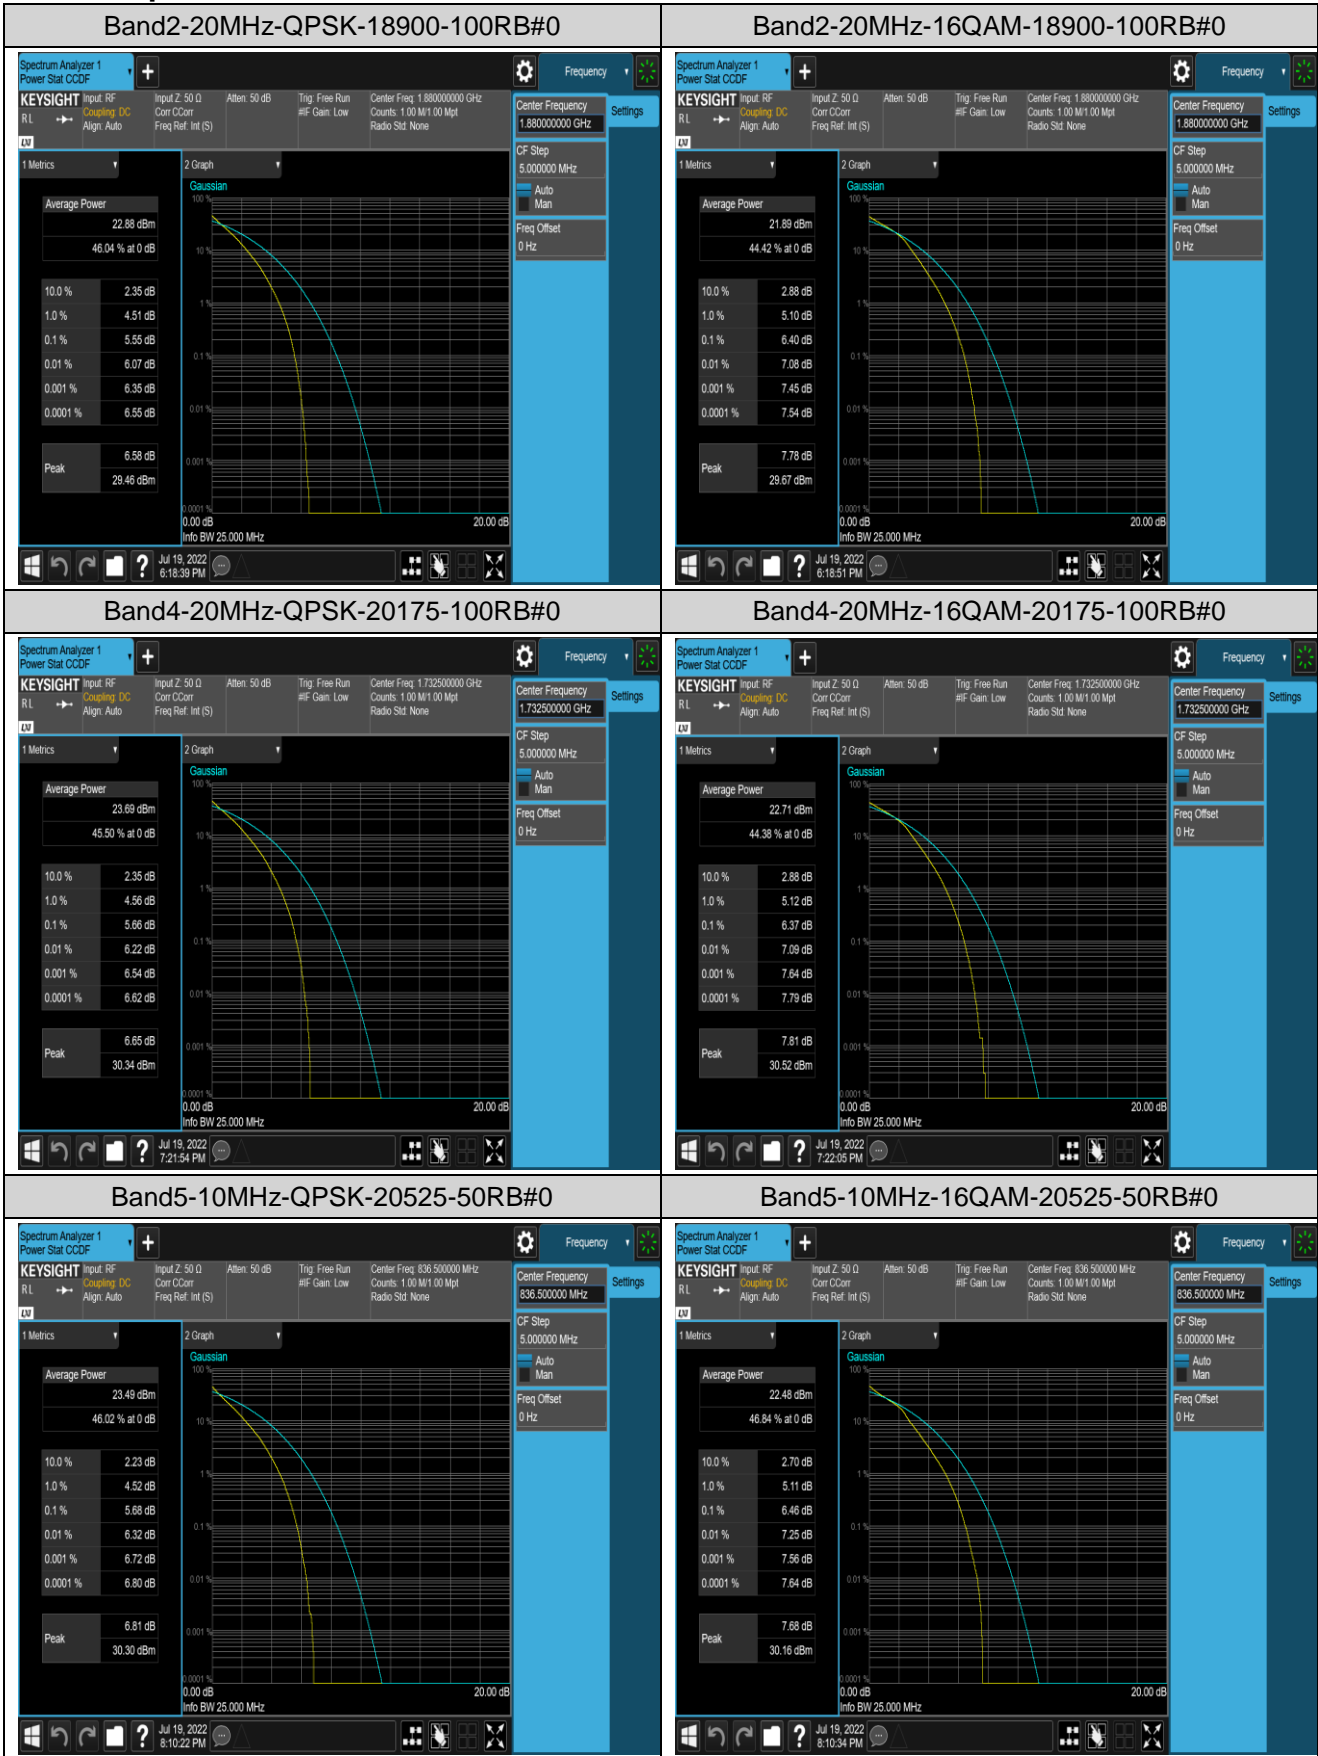

Test Graphs