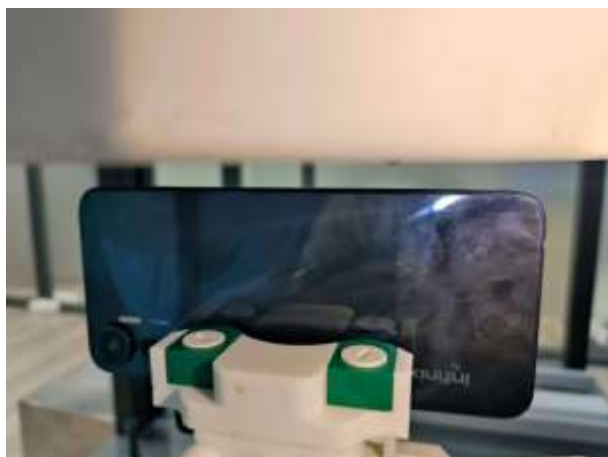

EUT Photos (Model: X6826C)

EUT Antenna Locations

SAR Test Setup Photos

Head

Right Cheek

Right Tilted

Left Cheek

Left Tilted

Body

Front side (10mm)

Back side(10mm)

Left side(10mm)

Right side(10mm)

Top side(10mm)

**EUT holder Perturbation Evaluation Test Setup Photos**

DUT with device holder (DUT direct contact with the phantom)

DUT without device holder (DUT direct contact with the phantom)