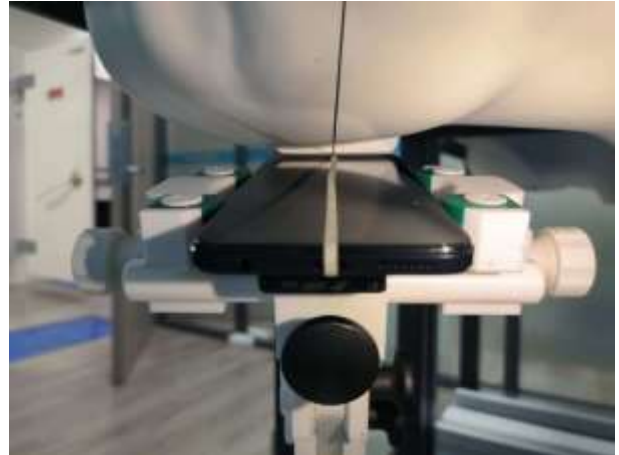

EUT Photos (Model: X6826C)

EUT Antenna Locations

SAR Test Setup Photos

Head

Right Cheek

Right Tilted

Left Cheek

Left Tilted

Body

Front side (10mm)

Back side(10mm)

Left side(10mm)

Right side(10mm)

Top side(10mm)

**EUT holder Perturbation Evaluation Test Setup Photos**

DUT with device holder (DUT direct contact with the phantom)

DUT without device holder (DUT direct contact with the phantom)