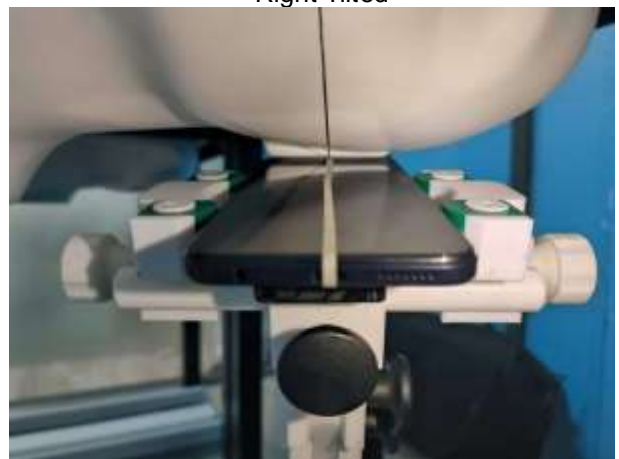

EUT Photos (Model: X6826C)

EUT Antenna Locations

SAR Test Setup Photos

Head

Right Cheek

Right Tilted

Left Cheek

Left Tilted

Body

Front side (10mm)

Back side(10mm)

Left side(10mm)

Right side(10mm)

Top side(10mm)

**EUT holder Perturbation Evaluation Test Setup Photos**

DUT with device holder (DUT direct contact with the phantom)

DUT without device holder (DUT direct contact with the phantom)