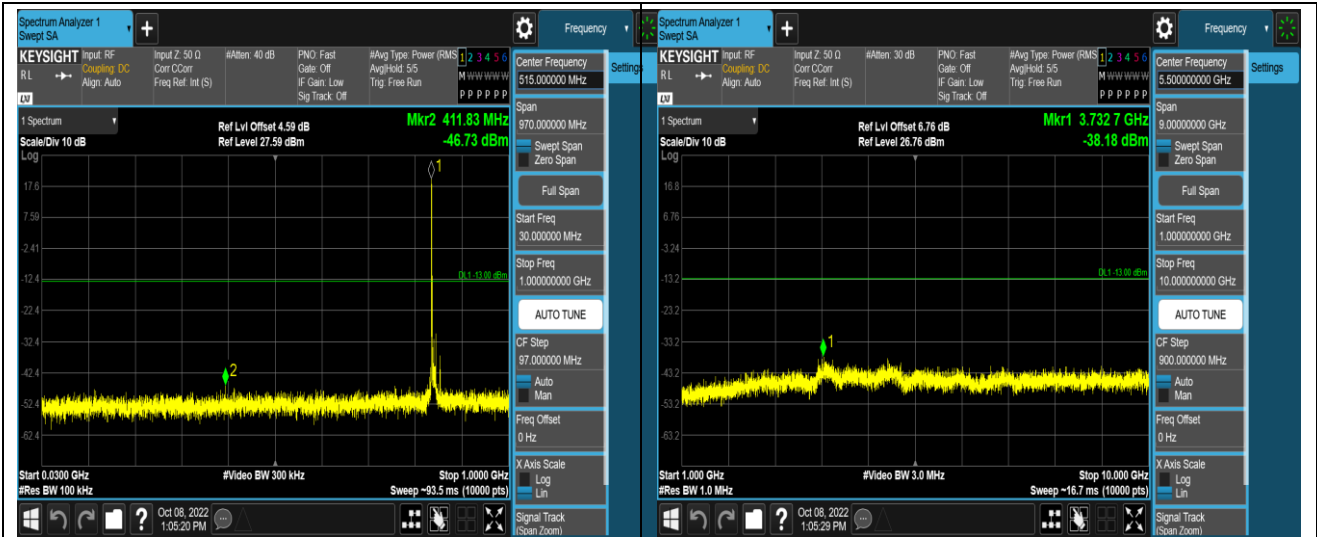

Band5-1.4MHz-16QAM-20525-1RB#0-Range2:1000~10000MHz

Band5-1.4MHz-16QAM-20643-1RB#0-Range1:30~1000MHz

Band5-1.4MHz-16QAM-20643-1RB#0-Range2:1000~10000MHz

Band5-10MHz-16QAM-20450-1RB#0-Range1:30~1000MHz

Band5-10MHz-16QAM-20450-1RB#0-Range2:1000~10000MHz