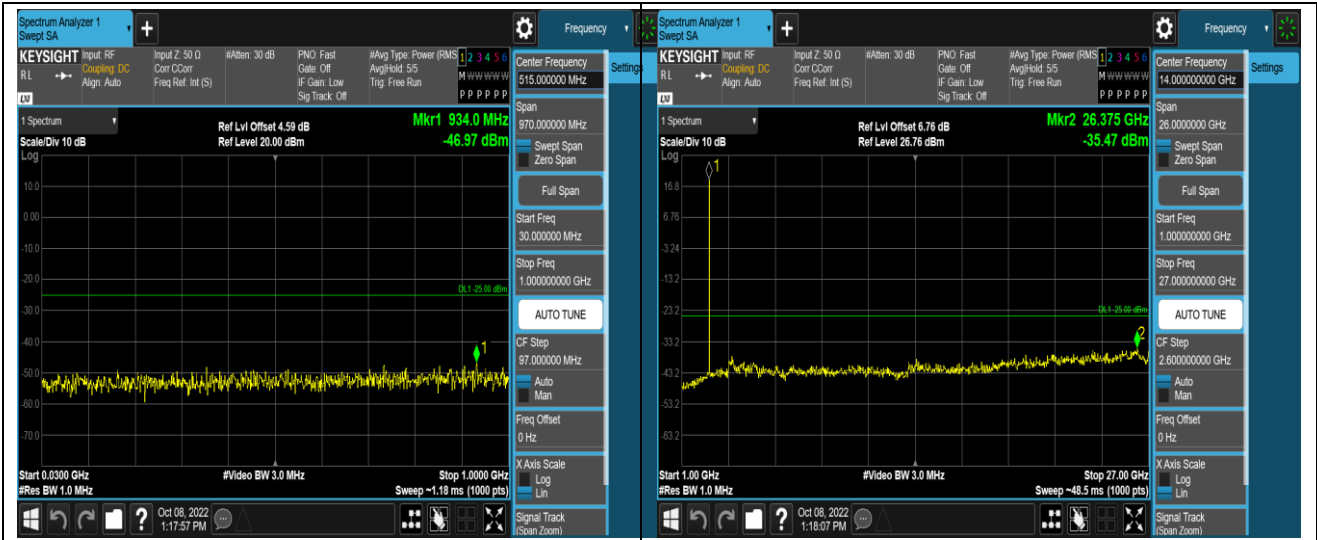

Band7-5MHz-QPSK-21425-1RB#0-Range2:1000~2700MHz

Band7-5MHz-QPSK-21425-1RB#0-Range1:30~1000MHz