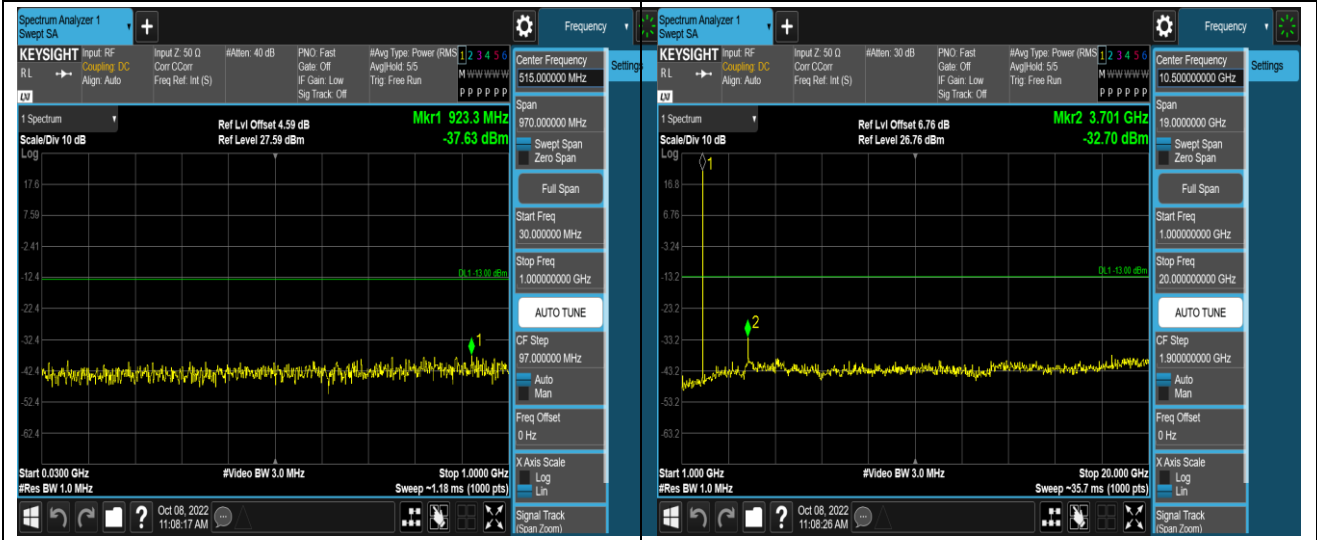

Remark: All bandwidth and all modulation had been tested, but only the worst case data displayed in this report.

Test Graphs

Band2-1.4MHz-16QAM-18607-1RB#0-Range1:30~1000MHz

Band2-1.4MHz-16QAM-18607-1RB#0-Range2:1000~20000MHz