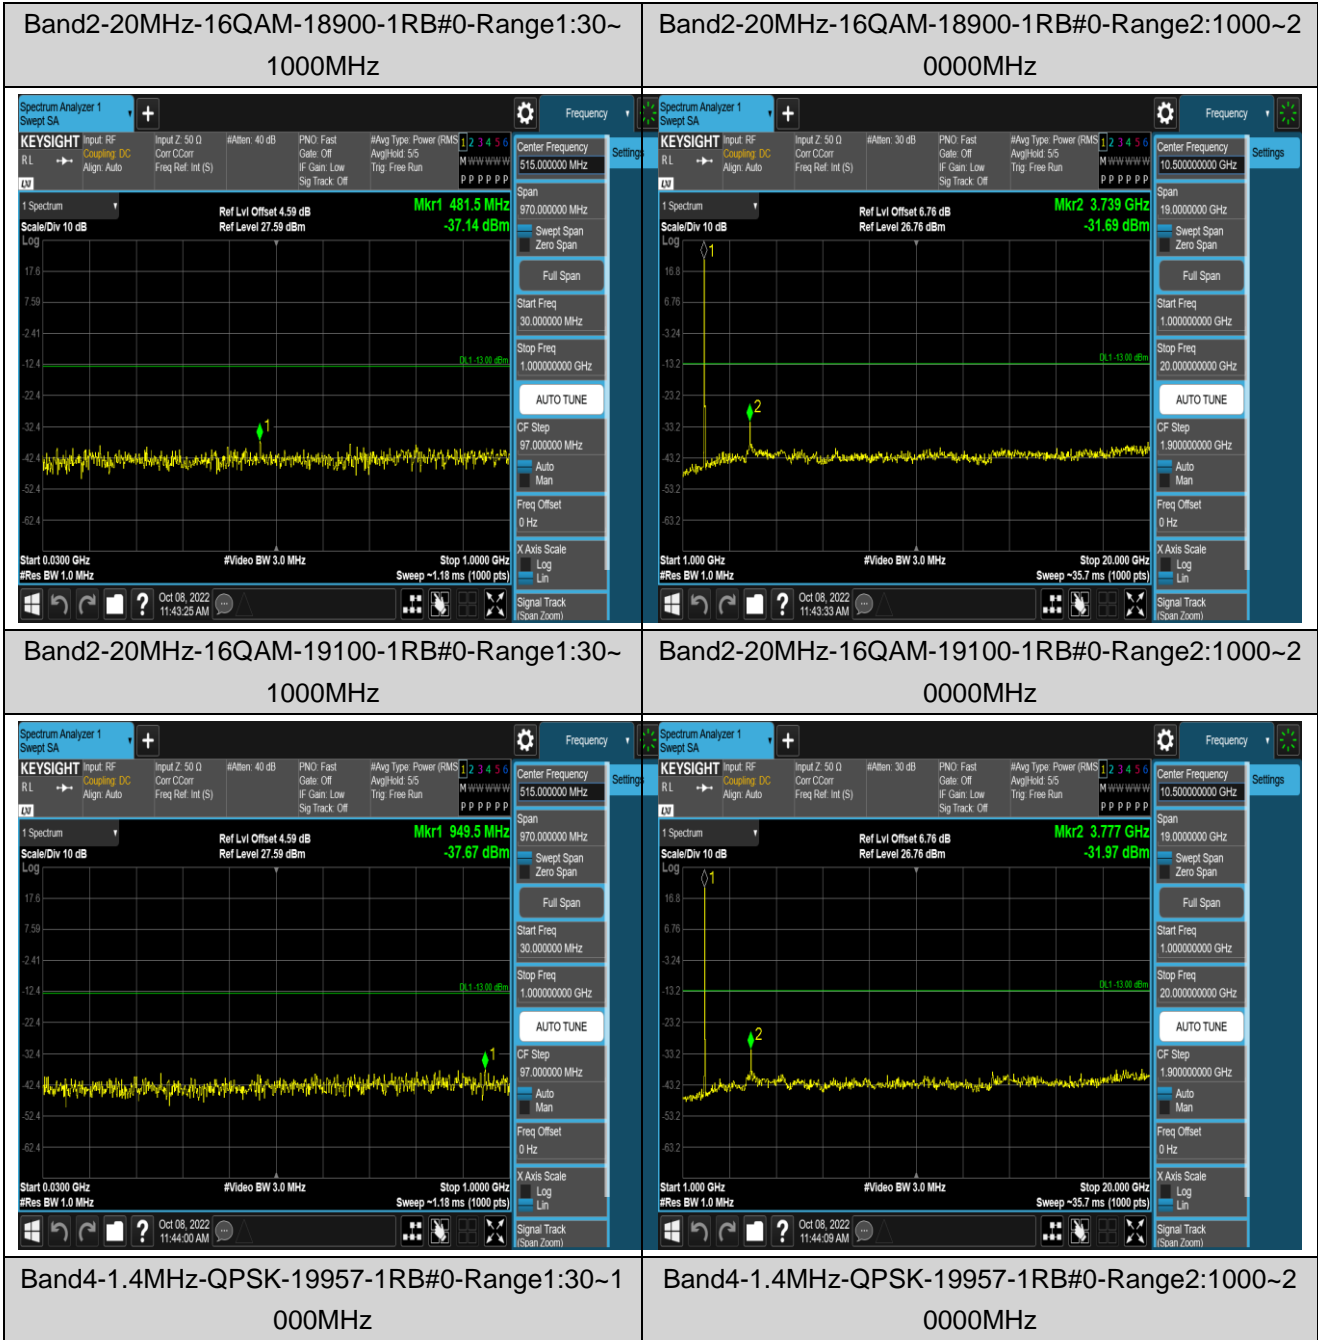

Remark: All bandwidth and all modulation had been tested, but only the worst case data displayed in this report.

Test Graphs

Band2-1.4MHz-16QAM-18607-1RB#0-Range1:30~1000MHz

Band2-1.4MHz-16QAM-18607-1RB#0-Range2:1000~20000MHz

Band2-1.4MHz-16QAM-18900-1RB#0-Range1:30~1000MHz

Band2-1.4MHz-16QAM-18900-1RB#0-Range2:1000~20000MHz

Band2-20MHz-QPSK-19100-1RB#0-Range1:30~1000MHz

Band2-20MHz-QPSK-19100-1RB#0-Range2:1000~20000MHz

Band2-20MHz-16QAM-18700-1RB#0-Range1:30~1000MHz

Band2-20MHz-16QAM-18700-1RB#0-Range2:1000~20000MHz

Band4-1.4MHz-QPSK-20175-1RB#0-Range1:30~1000MHz

Band4-1.4MHz-QPSK-20175-1RB#0-Range2:1000~2000MHz

Band4-1.4MHz-QPSK-20393-1RB#0-Range1:30~1000MHz

Band4-1.4MHz-QPSK-20393-1RB#0-Range2:1000~2000MHz