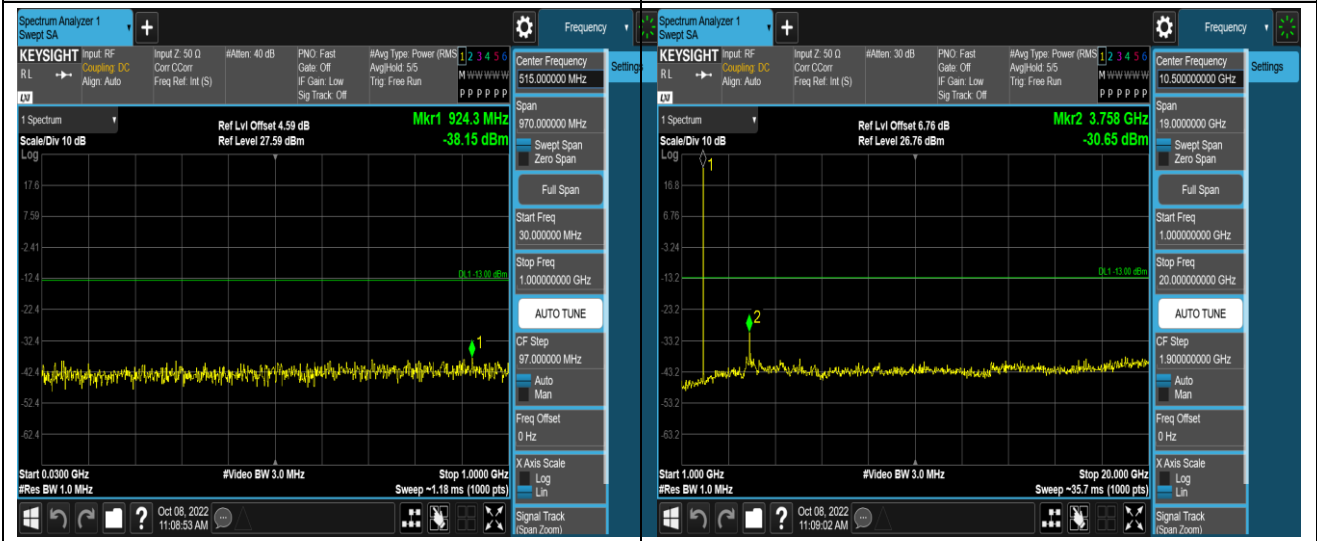

Remark: All bandwidth and all modulation had been tested, but only the worst case data displayed in this report.

Test Graphs

Band2-1.4MHz-16QAM-18607-1RB#0-Range1:30~1000MHz

Band2-1.4MHz-16QAM-18607-1RB#0-Range2:1000~20000MHz

Band2-1.4MHz-16QAM-18900-1RB#0-Range1:30~1000MHz

Band2-1.4MHz-16QAM-18900-1RB#0-Range2:1000~20000MHz

Band2-20MHz-QPSK-19100-1RB#0-Range1:30~1000MHz

Band2-20MHz-QPSK-19100-1RB#0-Range2:1000~20000MHz

Band2-20MHz-16QAM-18700-1RB#0-Range1:30~1000MHz