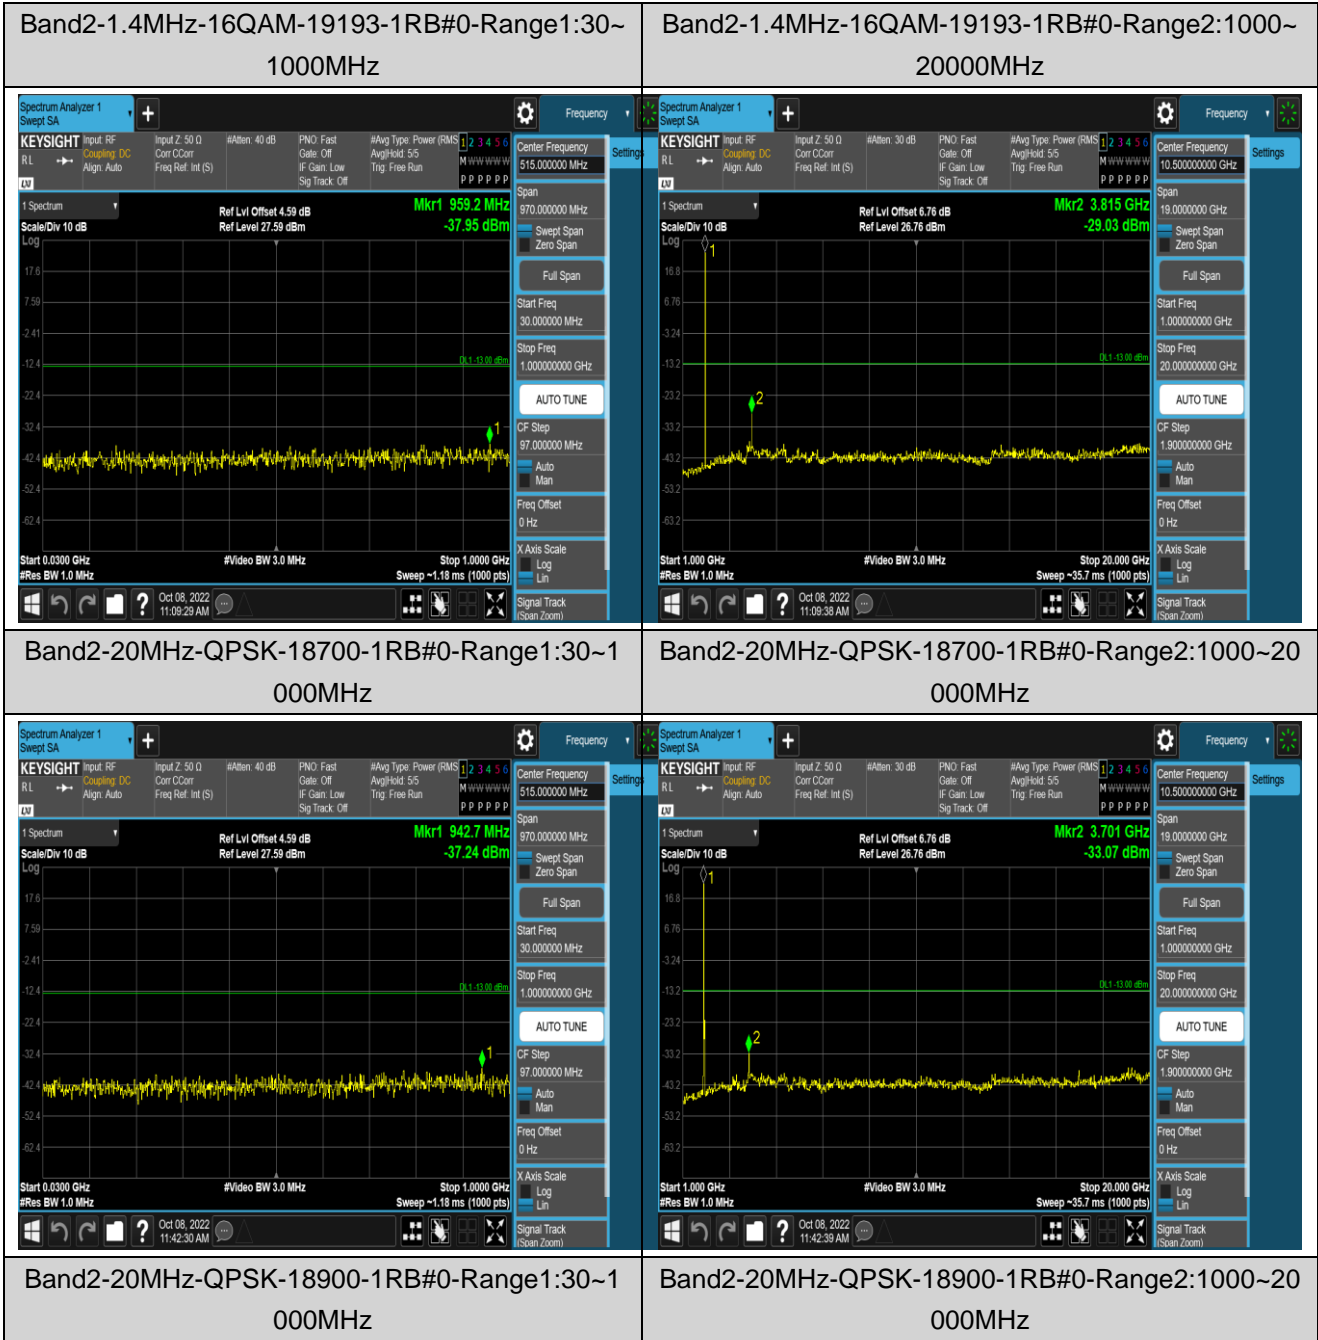

Remark: All bandwidth and all modulation had been tested, but only the worst case data displayed in this report.

Test Graphs

Band2-1.4MHz-16QAM-18607-1RB#0-Range1:30~1000MHz

Band2-1.4MHz-16QAM-18607-1RB#0-Range2:1000~20000MHz

Band2-1.4MHz-16QAM-18900-1RB#0-Range1:30~1000MHz

Band2-1.4MHz-16QAM-18900-1RB#0-Range2:1000~20000MHz

Band2-20MHz-QPSK-19100-1RB#0-Range1:30~1000MHz

Band2-20MHz-QPSK-19100-1RB#0-Range2:1000~20000MHz

Band2-20MHz-16QAM-18700-1RB#0-Range1:30~1000MHz