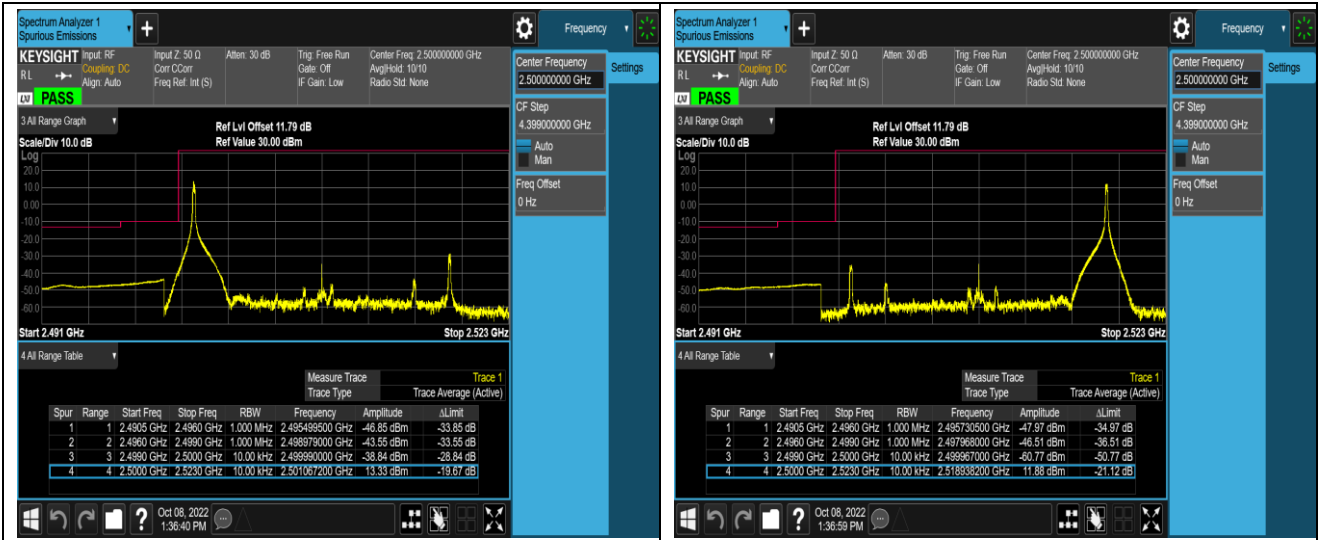

Band7-20MHz-QPSK-20850-1RB#0

Band7-20MHz-QPSK-20850-1RB#99

Band7-20MHz-QPSK-20850-100RB#0

Band7-20MHz-QPSK-21350-1RB#0