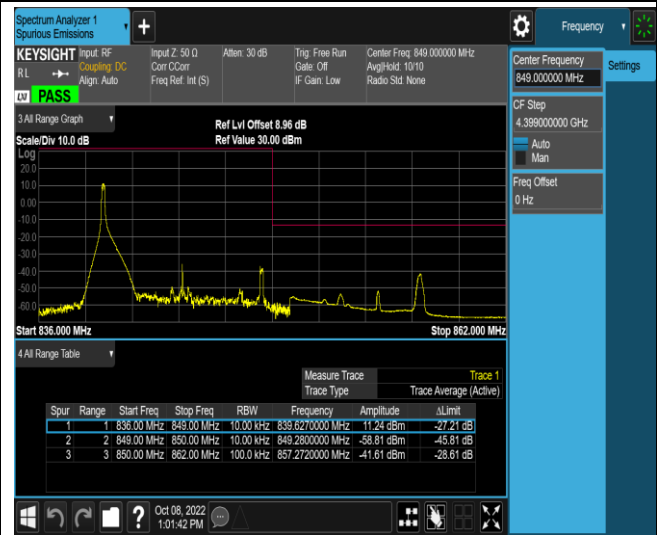

Band5-10MHz-QPSK-20600-1RB#0

Band5-10MHz-QPSK-20600-50RB#0