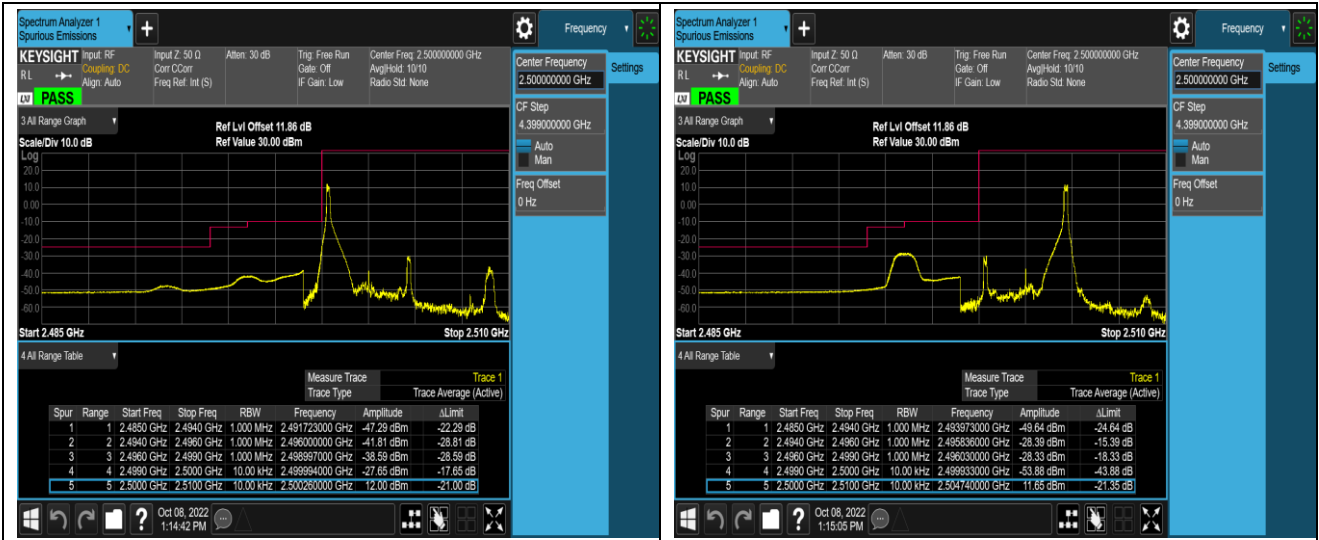

Band7-5MHz-QPSK-20775-1RB#0

Band7-5MHz-QPSK-20775-1RB#24