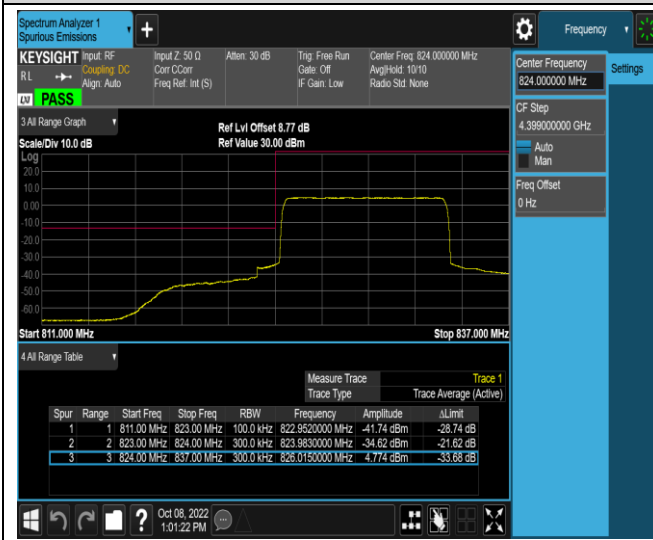

Band5-10MHz-QPSK-20600-1RB#49

Band5-10MHz-QPSK-20600-50RB#0

Band5-10MHz-16QAM-20450-1RB#0

Band5-10MHz-16QAM-20450-1RB#49

Band5-10MHz-16QAM-20450-50RB#0

Band5-10MHz-16QAM-20600-1RB#0

Band5-10MHz-16QAM-20600-1RB#49