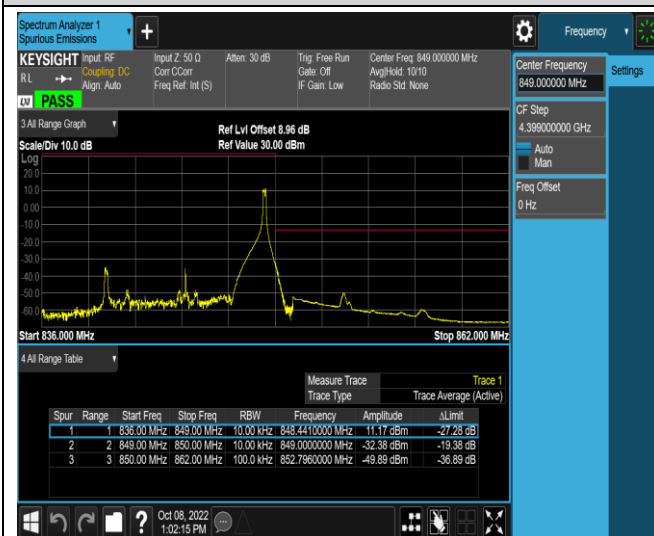

Band4-20MHz-QPSK-20050-100RB#0

Band4-20MHz-QPSK-20300-1RB#0

Band4-20MHz-QPSK-20300-1RB#99

Band4-20MHz-QPSK-20300-100RB#0

Band4-20MHz-16QAM-20050-1RB#0

Band4-20MHz-16QAM-20050-1RB#99

Band5-1.4MHz-QPSK-20407-6RB#0

Band5-1.4MHz-QPSK-20643-1RB#0

Band5-1.4MHz-QPSK-20643-1RB#5

Band5-1.4MHz-QPSK-20643-6RB#0

Band5-1.4MHz-16QAM-20407-1RB#0

Band5-1.4MHz-16QAM-20407-1RB#5

Band5-10MHz-QPSK-20450-50RB#0

Band5-10MHz-QPSK-20600-1RB#0

Band5-10MHz-QPSK-20600-1RB#49

Band5-10MHz-QPSK-20600-50RB#0

Band5-10MHz-16QAM-20450-1RB#0

Band5-10MHz-16QAM-20450-1RB#49

Band5-10MHz-16QAM-20450-50RB#0

Band5-10MHz-16QAM-20600-1RB#0

Band5-10MHz-16QAM-20600-1RB#49