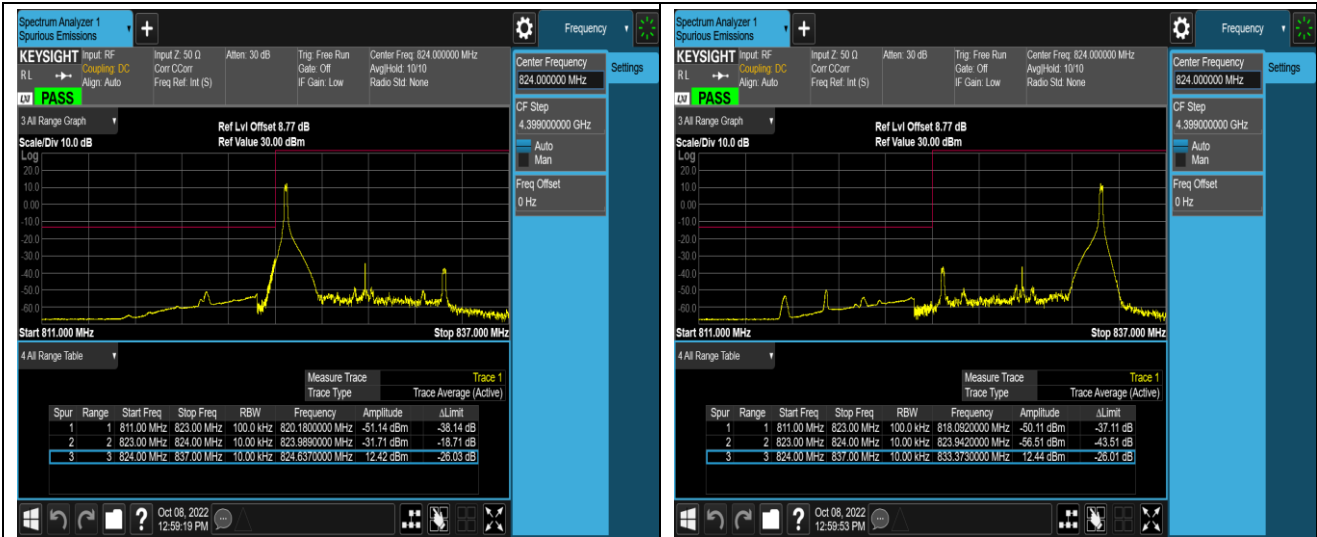

Band5-1.4MHz-QPSK-20643-1RB#0

Band5-1.4MHz-QPSK-20643-1RB#5

Band5-1.4MHz-QPSK-20643-6RB#0

Band5-1.4MHz-16QAM-20407-1RB#0

Band5-1.4MHz-16QAM-20407-1RB#5

Band5-10MHz-QPSK-20450-50RB#0

Band5-10MHz-QPSK-20600-1RB#0

Band5-10MHz-QPSK-20600-1RB#49

Band5-10MHz-QPSK-20600-50RB#0

Band5-10MHz-16QAM-20450-1RB#0

Band5-10MHz-16QAM-20450-1RB#49

Band5-10MHz-16QAM-20450-50RB#0

Band5-10MHz-16QAM-20600-1RB#0

Band5-10MHz-16QAM-20600-1RB#49