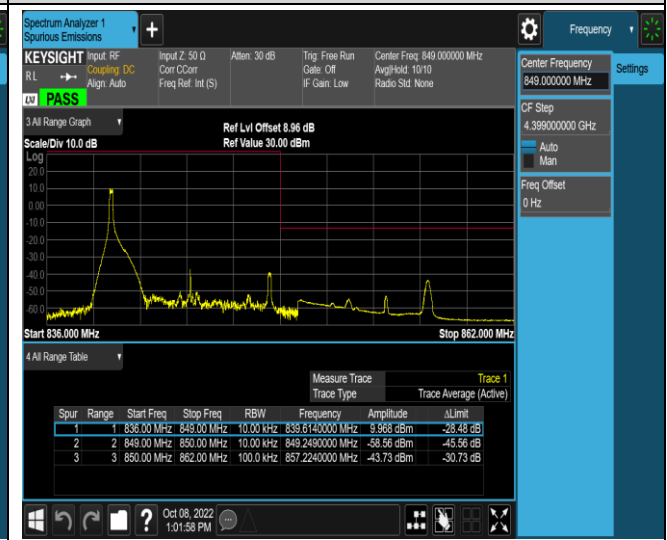

Band5-10MHz-QPSK-20600-1RB#49

Band5-10MHz-QPSK-20600-50RB#0

Band5-10MHz-16QAM-20450-1RB#0

Band5-10MHz-16QAM-20450-1RB#49

Band5-10MHz-16QAM-20450-50RB#0

Band5-10MHz-16QAM-20600-1RB#0

Band5-10MHz-16QAM-20600-1RB#49