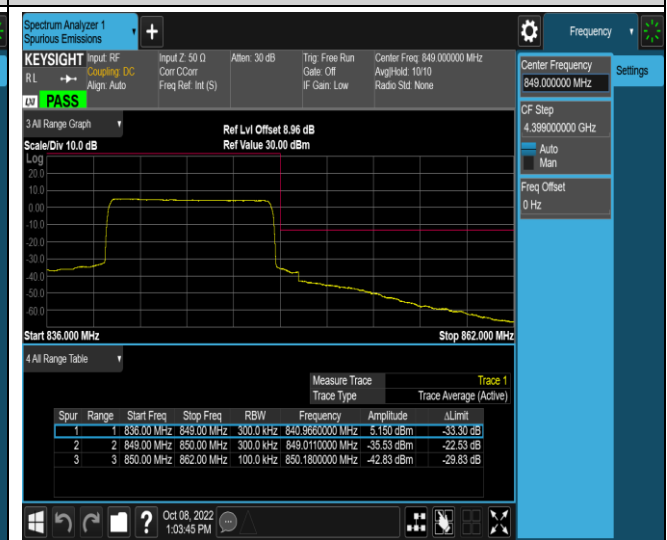

Band5-10MHz-16QAM-20600-50RB#0

Band7-5MHz-QPSK-20775-1RB#24