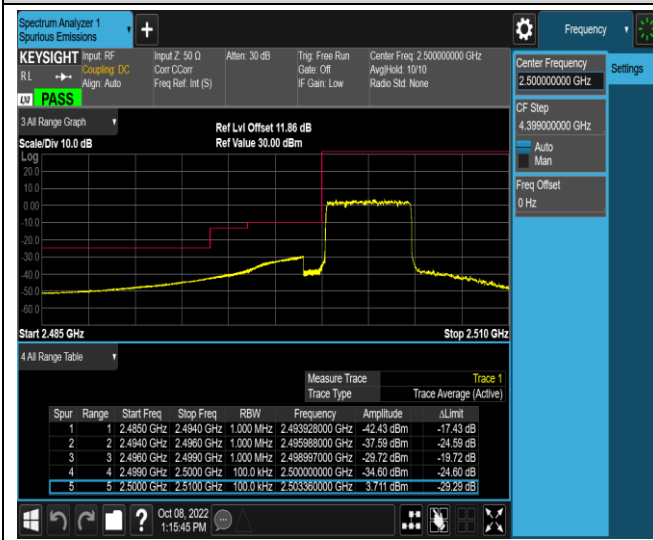

Band5-10MHz-16QAM-20600-50RB#0

Band7-5MHz-QPSK-20775-1RB#0

Band7-5MHz-QPSK-20775-1RB#24

Band7-5MHz-16QAM-20775-25RB#0

Band7-5MHz-16QAM-21425-1RB#0

Band7-5MHz-16QAM-21425-1RB#24

Band7-5MHz-16QAM-21425-25RB#0