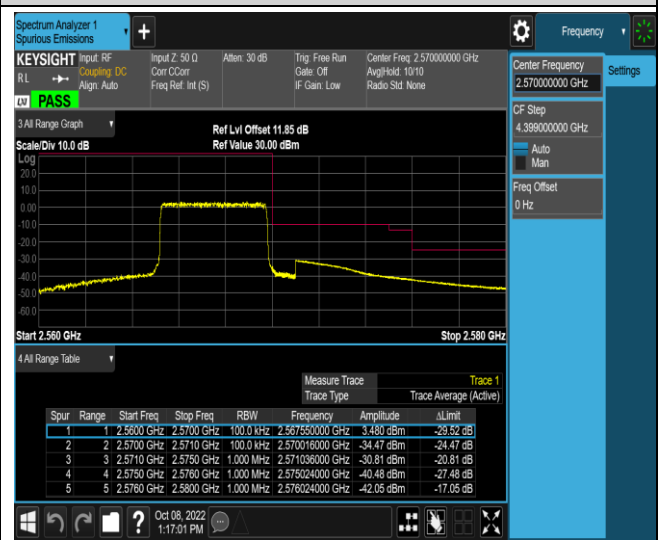

Band7-5MHz-16QAM-21425-25RB#0

Band7-20MHz-QPSK-20850-1RB#99