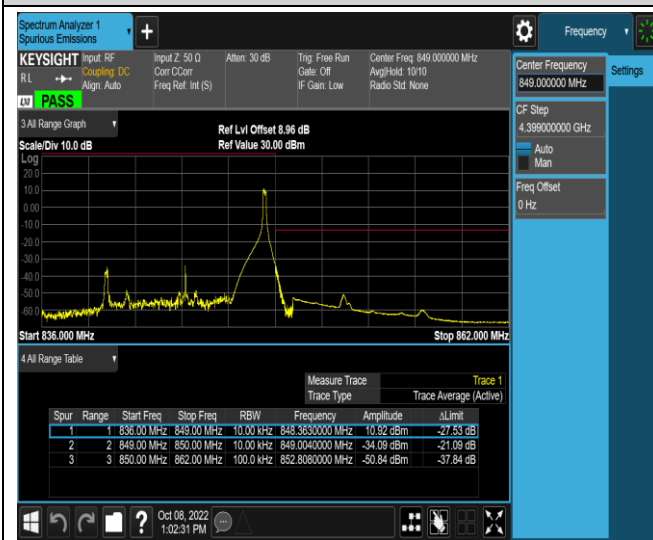

Band5-10MHz-16QAM-20600-1RB#49

Band7-5MHz-QPSK-20775-1RB#0