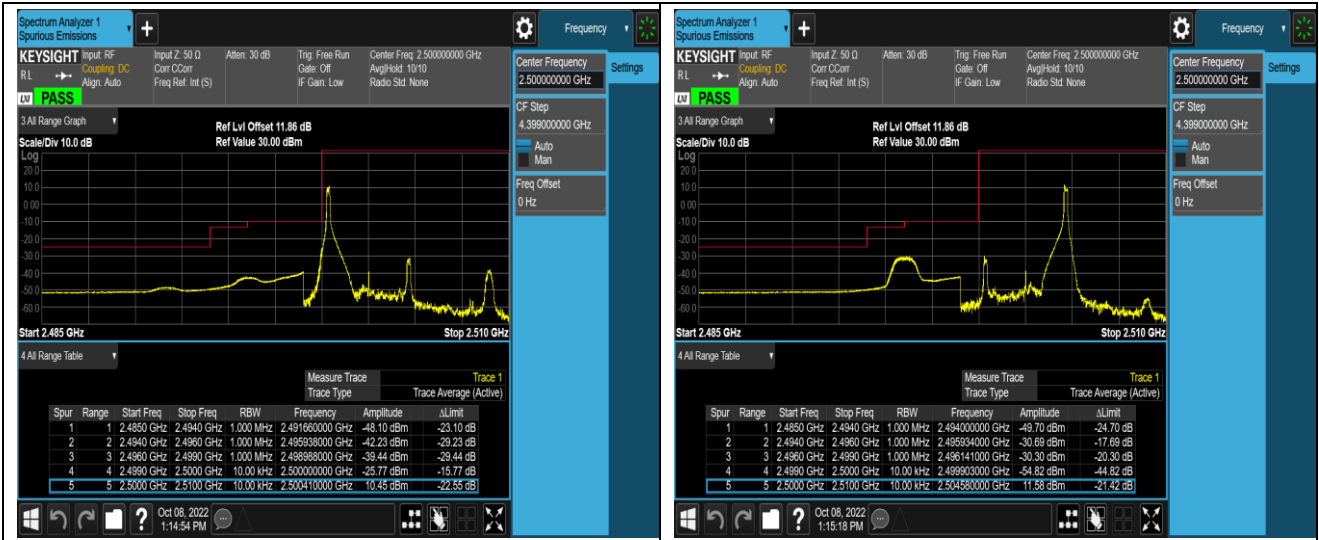

Band7-5MHz-16QAM-20775-25RB#0

Band7-5MHz-16QAM-21425-1RB#0