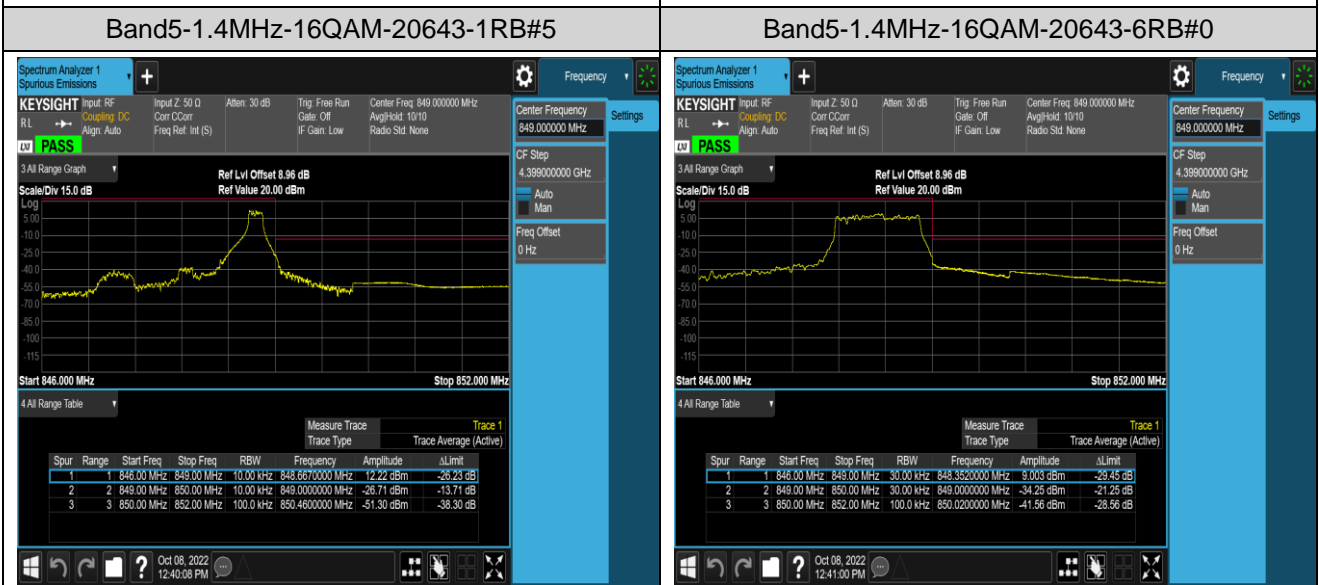

Band4-20MHz-QPSK-20050-100RB#0

Band4-20MHz-QPSK-20300-1RB#0

Band4-20MHz-QPSK-20300-1RB#99

Band4-20MHz-QPSK-20300-100RB#0

Band4-20MHz-16QAM-20050-1RB#0

Band4-20MHz-16QAM-20050-1RB#99

Band5-1.4MHz-QPSK-20407-6RB#0

Band5-1.4MHz-QPSK-20643-1RB#0

Band5-1.4MHz-QPSK-20643-1RB#5

Band5-1.4MHz-QPSK-20643-6RB#0

Band5-1.4MHz-16QAM-20407-1RB#0

Band5-1.4MHz-16QAM-20407-1RB#5

Band5-10MHz-QPSK-20450-50RB#0

Band5-10MHz-QPSK-20600-1RB#0

Band5-10MHz-QPSK-20600-1RB#49

Band5-10MHz-QPSK-20600-50RB#0

Band5-10MHz-16QAM-20450-1RB#0

Band5-10MHz-16QAM-20450-1RB#49

Band5-10MHz-16QAM-20450-50RB#0

Band5-10MHz-16QAM-20600-1RB#0

Band5-10MHz-16QAM-20600-1RB#49