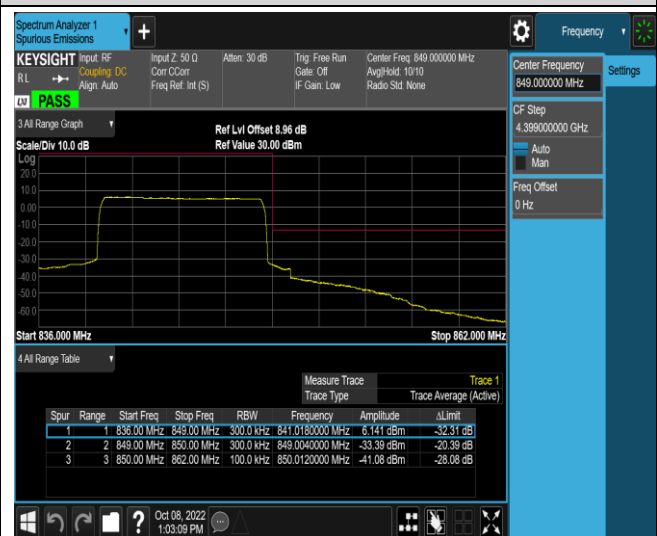

Band4-20MHz-QPSK-20050-100RB#0

Band4-20MHz-QPSK-20300-1RB#0

Band4-20MHz-QPSK-20300-1RB#99

Band4-20MHz-QPSK-20300-100RB#0

Band4-20MHz-16QAM-20050-1RB#0

Band4-20MHz-16QAM-20050-1RB#99

Band5-1.4MHz-QPSK-20407-6RB#0

Band5-1.4MHz-QPSK-20643-1RB#0

Band5-1.4MHz-QPSK-20643-1RB#5

Band5-1.4MHz-QPSK-20643-6RB#0

Band5-1.4MHz-16QAM-20407-1RB#0

Band5-1.4MHz-16QAM-20407-1RB#5

Band5-10MHz-QPSK-20450-50RB#0

Band5-10MHz-QPSK-20600-1RB#0

Band5-10MHz-QPSK-20600-1RB#49

Band5-10MHz-QPSK-20600-50RB#0

Band5-10MHz-16QAM-20450-1RB#0

Band5-10MHz-16QAM-20450-1RB#49

Band5-10MHz-16QAM-20450-50RB#0

Band5-10MHz-16QAM-20600-1RB#0

Band5-10MHz-16QAM-20600-1RB#49