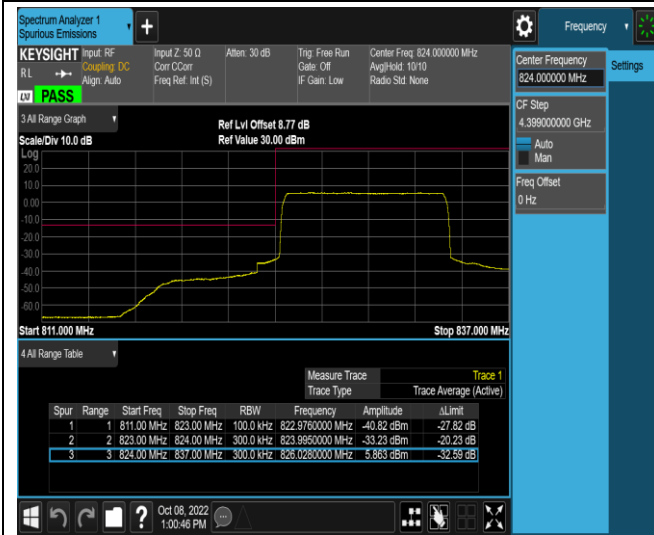

Band4-20MHz-QPSK-20050-100RB#0

Band4-20MHz-QPSK-20300-1RB#0

Band4-20MHz-QPSK-20300-1RB#99

Band4-20MHz-QPSK-20300-100RB#0

Band4-20MHz-16QAM-20050-1RB#0

Band4-20MHz-16QAM-20050-1RB#99

Band5-1.4MHz-QPSK-20407-6RB#0

Band5-1.4MHz-QPSK-20643-1RB#0

Band5-1.4MHz-QPSK-20643-1RB#5

Band5-1.4MHz-QPSK-20643-6RB#0

Band5-1.4MHz-16QAM-20407-1RB#0

Band5-1.4MHz-16QAM-20407-1RB#5

Band5-10MHz-QPSK-20450-50RB#0

Band5-10MHz-QPSK-20600-1RB#0

Band5-10MHz-QPSK-20600-1RB#49

Band5-10MHz-QPSK-20600-50RB#0

Band5-10MHz-16QAM-20450-1RB#0

Band5-10MHz-16QAM-20450-1RB#49

Band5-10MHz-16QAM-20450-50RB#0

Band5-10MHz-16QAM-20600-1RB#0

Band5-10MHz-16QAM-20600-1RB#49