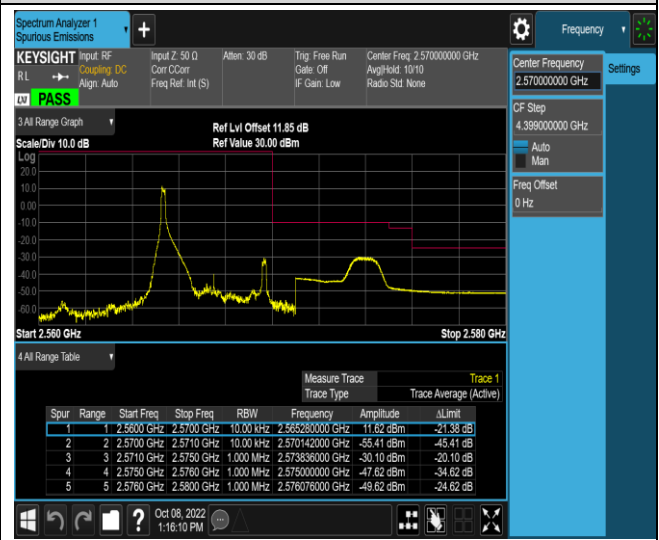

Band5-10MHz-16QAM-20600-50RB#0

Band7-5MHz-QPSK-20775-1RB#0

Band7-5MHz-QPSK-20775-1RB#24

Band7-5MHz-16QAM-20775-25RB#0

Band7-5MHz-16QAM-21425-1RB#0

Band7-5MHz-16QAM-21425-1RB#24

Band7-5MHz-16QAM-21425-25RB#0