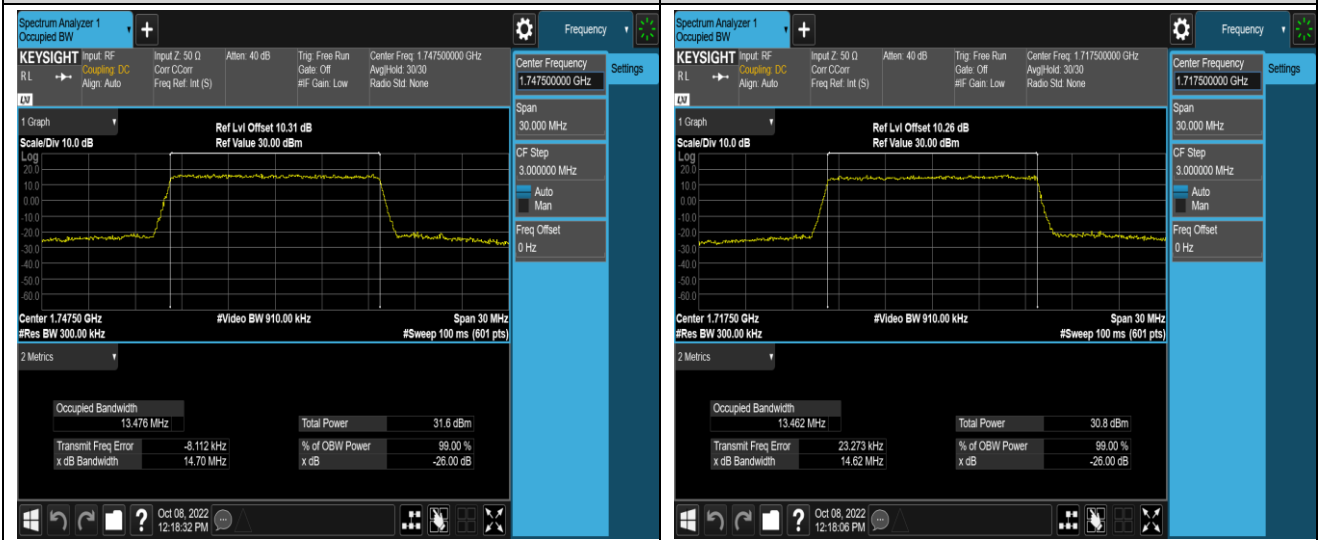

Band4-10MHz-QPSK-20350-50RB#0

Band4-10MHz-16QAM-20000-50RB#0

Band4-10MHz-16QAM-20175-50RB#0

Band4-10MHz-16QAM-20350-50RB#0

Band4-15MHz-QPSK-20025-75RB#0

Band4-15MHz-QPSK-20175-75RB#0

Band4-15MHz-QPSK-20325-75RB#0

Band4-15MHz-16QAM-20025-75RB#0

Band4-15MHz-16QAM-20175-75RB#0

Band4-15MHz-16QAM-20325-75RB#0

Band4-20MHz-QPSK-20050-100RB#0

Band4-20MHz-QPSK-20175-100RB#0

Band4-20MHz-QPSK-20300-100RB#0

Band4-20MHz-16QAM-20050-100RB#0