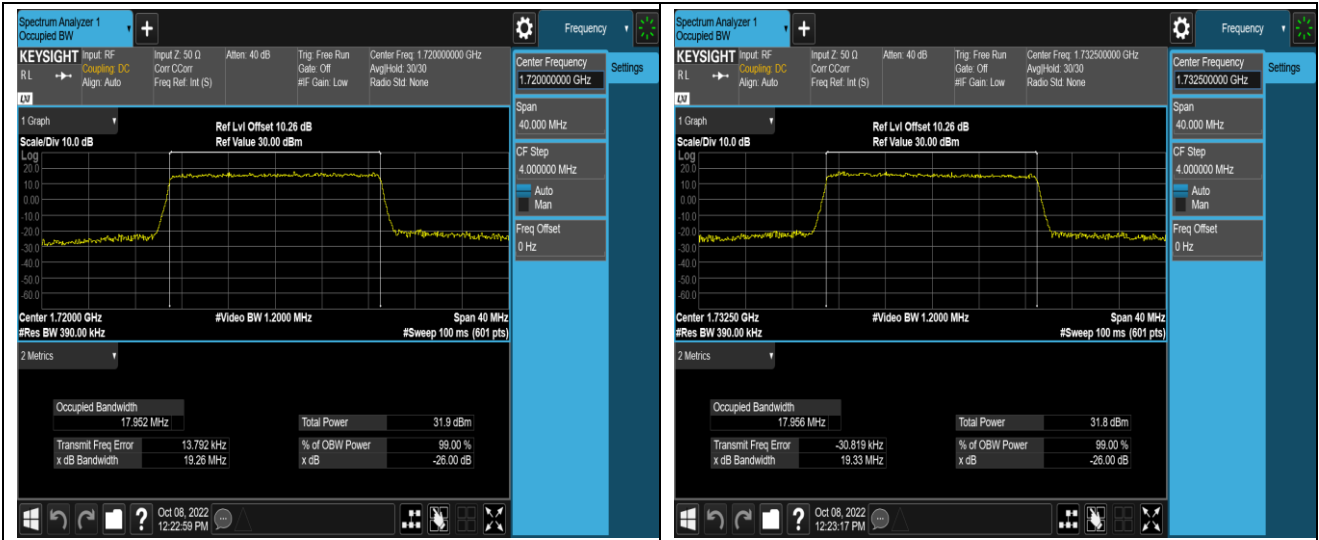

Band4-15MHz-16QAM-20025-75RB#0

Band4-15MHz-16QAM-20175-75RB#0

Band4-15MHz-16QAM-20325-75RB#0

Band4-20MHz-QPSK-20050-100RB#0

Band4-20MHz-QPSK-20175-100RB#0

Band4-20MHz-QPSK-20300-100RB#0

Band4-20MHz-16QAM-20050-100RB#0

Band4-20MHz-16QAM-20175-100RB#0

Band4-20MHz-16QAM-20300-100RB#0

Band5-1.4MHz-QPSK-20407-6RB#0

Band5-1.4MHz-QPSK-20525-6RB#0

Band5-10MHz-QPSK-20600-50RB#0

Band5-10MHz-16QAM-20450-50RB#0

Band5-10MHz-16QAM-20525-50RB#0