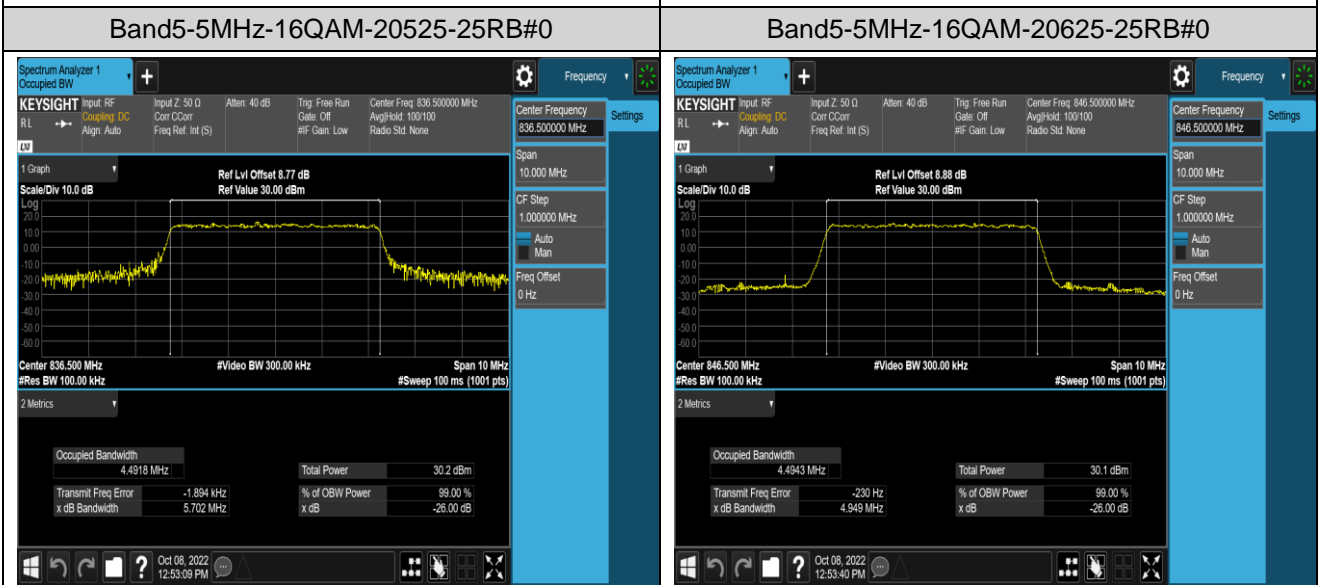

Band4-20MHz-16QAM-20175-100RB#0

Band4-20MHz-16QAM-20300-100RB#0

Band5-1.4MHz-QPSK-20407-6RB#0

Band5-1.4MHz-QPSK-20525-6RB#0

Band5-10MHz-QPSK-20600-50RB#0

Band5-10MHz-16QAM-20450-50RB#0

Band5-10MHz-16QAM-20525-50RB#0