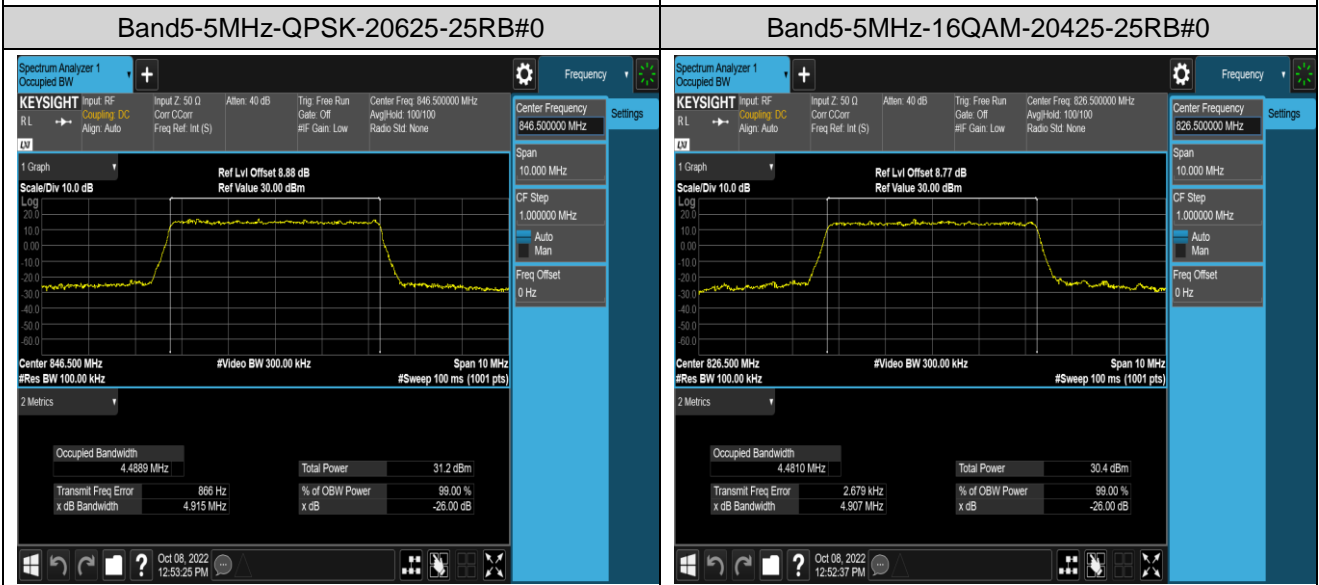

Band4-20MHz-16QAM-20175-100RB#0

Band4-20MHz-16QAM-20300-100RB#0

Band5-1.4MHz-QPSK-20407-6RB#0

Band5-1.4MHz-QPSK-20525-6RB#0

Band5-10MHz-QPSK-20600-50RB#0

Band5-10MHz-16QAM-20450-50RB#0

Band5-10MHz-16QAM-20525-50RB#0