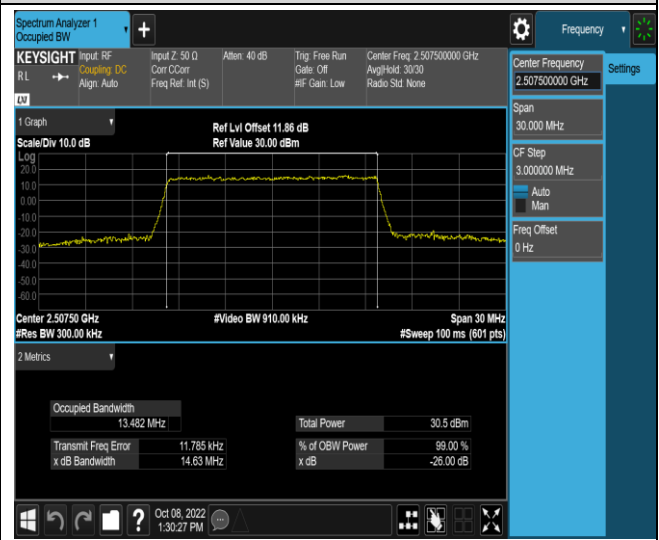

Band7-15MHz-16QAM-20825-75RB#0

Band7-15MHz-16QAM-21375-75RB#0