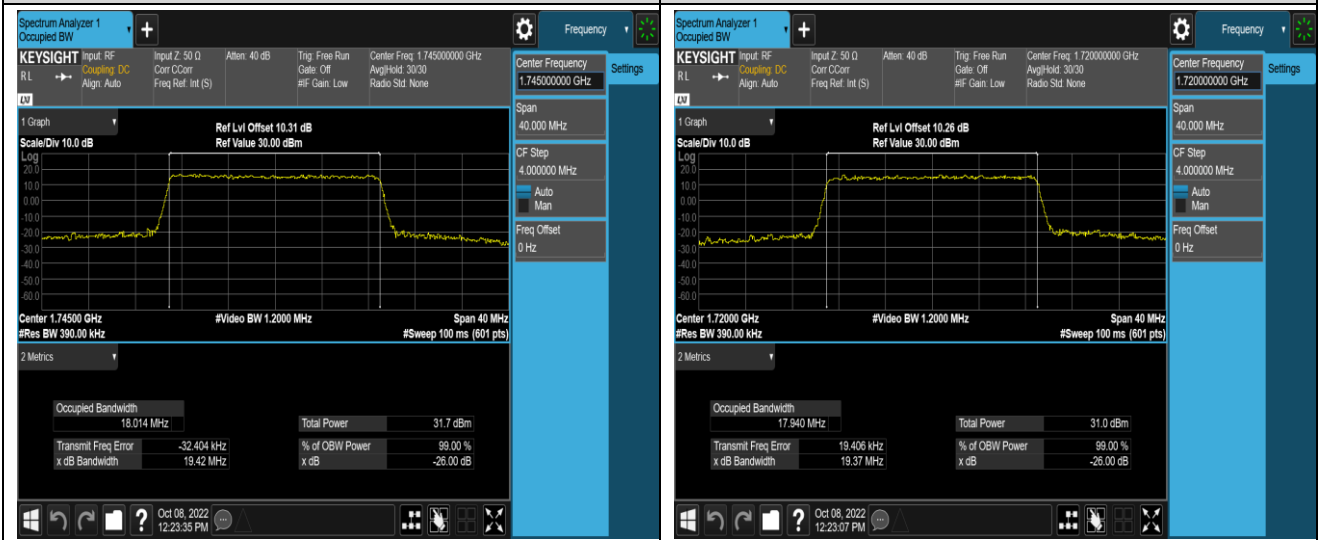

Band4-15MHz-16QAM-20025-75RB#0

Band4-15MHz-16QAM-20175-75RB#0

Band4-15MHz-16QAM-20325-75RB#0

Band4-20MHz-QPSK-20050-100RB#0

Band4-20MHz-QPSK-20175-100RB#0

Band4-20MHz-QPSK-20300-100RB#0

Band4-20MHz-16QAM-20050-100RB#0

Band4-20MHz-16QAM-20175-100RB#0

Band4-20MHz-16QAM-20300-100RB#0

Band5-1.4MHz-QPSK-20407-6RB#0

Band5-1.4MHz-QPSK-20525-6RB#0

Band5-10MHz-QPSK-20600-50RB#0

Band5-10MHz-16QAM-20450-50RB#0

Band5-10MHz-16QAM-20525-50RB#0