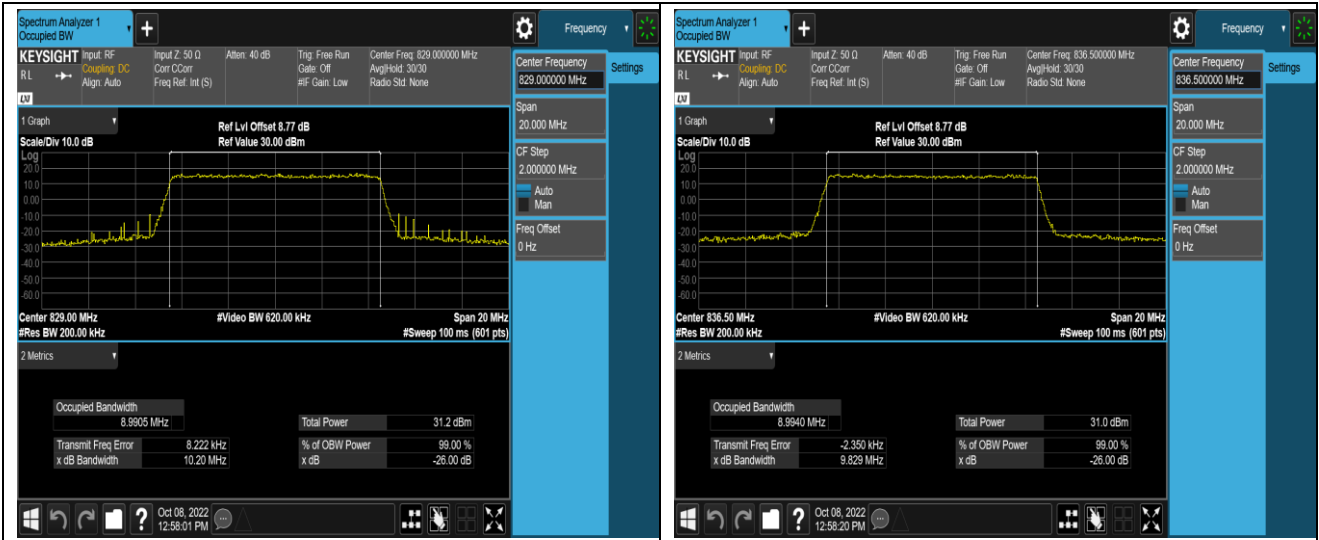

Band4-20MHz-16QAM-20175-100RB#0

Band4-20MHz-16QAM-20300-100RB#0

Band5-1.4MHz-QPSK-20407-6RB#0

Band5-1.4MHz-QPSK-20525-6RB#0

Band5-10MHz-QPSK-20600-50RB#0

Band5-10MHz-16QAM-20450-50RB#0

Band5-10MHz-16QAM-20525-50RB#0