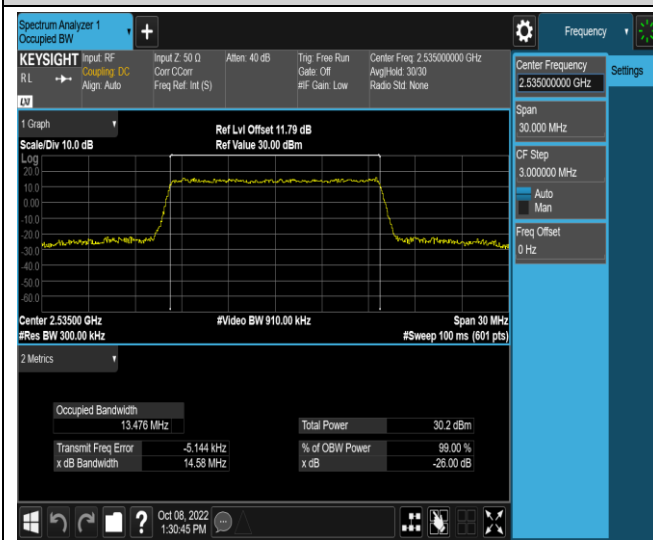

Band7-15MHz-16QAM-21100-75RB#0

Band7-20MHz-QPSK-20850-100RB#0