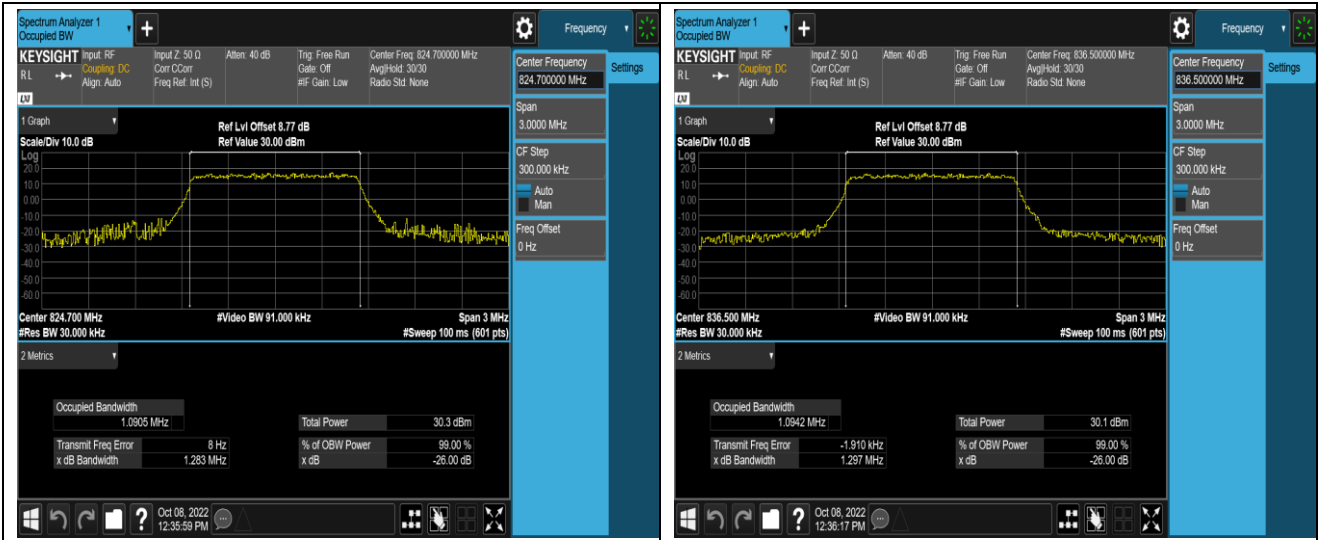

Band5-1.4MHz-QPSK-20407-6RB#0

Band5-1.4MHz-QPSK-20525-6RB#0