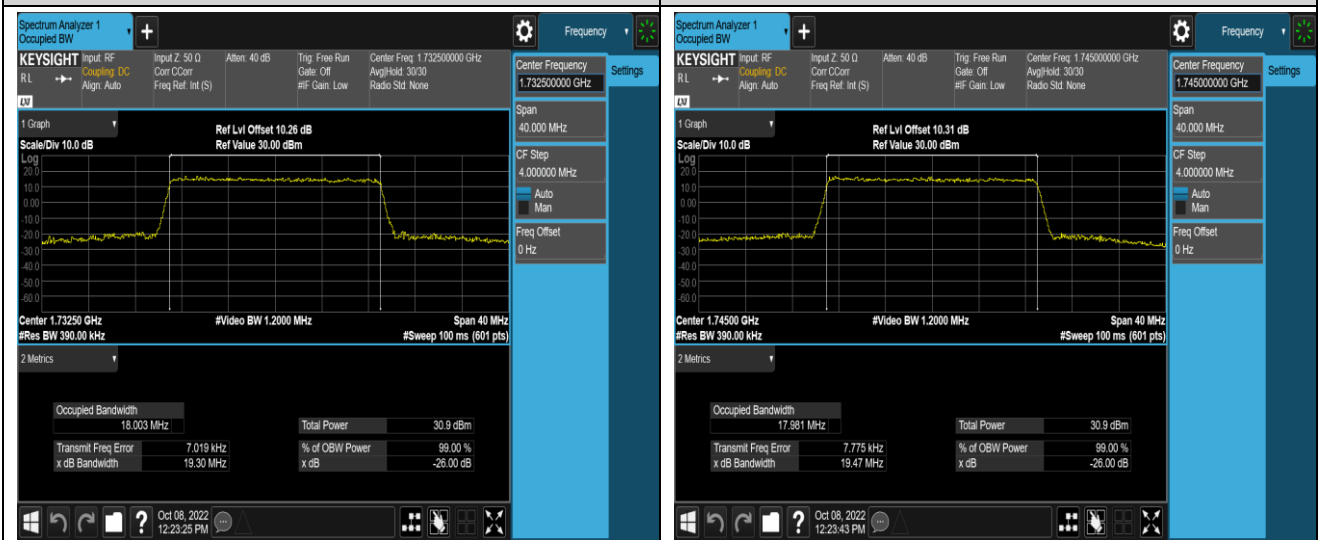

Band4-15MHz-16QAM-20025-75RB#0

Band4-15MHz-16QAM-20175-75RB#0

Band4-15MHz-16QAM-20325-75RB#0

Band4-20MHz-QPSK-20050-100RB#0

Band4-20MHz-QPSK-20175-100RB#0

Band4-20MHz-QPSK-20300-100RB#0

Band4-20MHz-16QAM-20050-100RB#0

Band4-20MHz-16QAM-20175-100RB#0

Band4-20MHz-16QAM-20300-100RB#0

Band5-1.4MHz-QPSK-20407-6RB#0

Band5-1.4MHz-QPSK-20525-6RB#0

Band5-10MHz-QPSK-20600-50RB#0

Band5-10MHz-16QAM-20450-50RB#0

Band5-10MHz-16QAM-20525-50RB#0