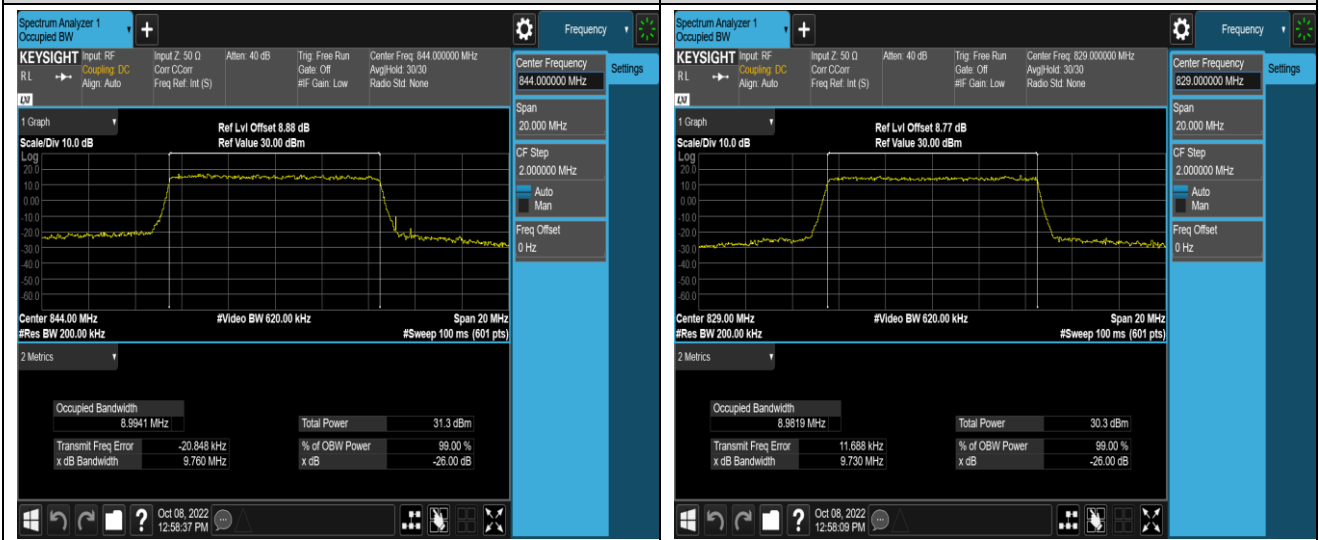

Band4-20MHz-16QAM-20175-100RB#0

Band4-20MHz-16QAM-20300-100RB#0

Band5-1.4MHz-QPSK-20407-6RB#0

Band5-1.4MHz-QPSK-20525-6RB#0

Band5-10MHz-QPSK-20600-50RB#0

Band5-10MHz-16QAM-20450-50RB#0

Band5-10MHz-16QAM-20525-50RB#0