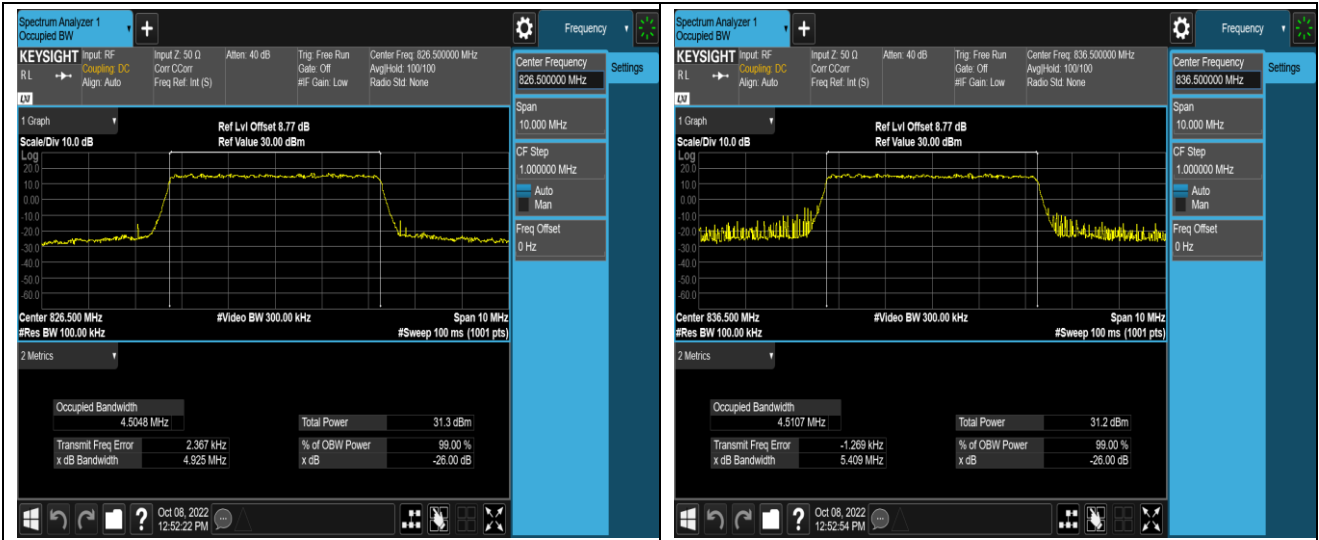

Band4-20MHz-16QAM-20175-100RB#0

Band4-20MHz-16QAM-20300-100RB#0

Band5-1.4MHz-QPSK-20407-6RB#0

Band5-1.4MHz-QPSK-20525-6RB#0

Band5-10MHz-QPSK-20600-50RB#0

Band5-10MHz-16QAM-20450-50RB#0

Band5-10MHz-16QAM-20525-50RB#0