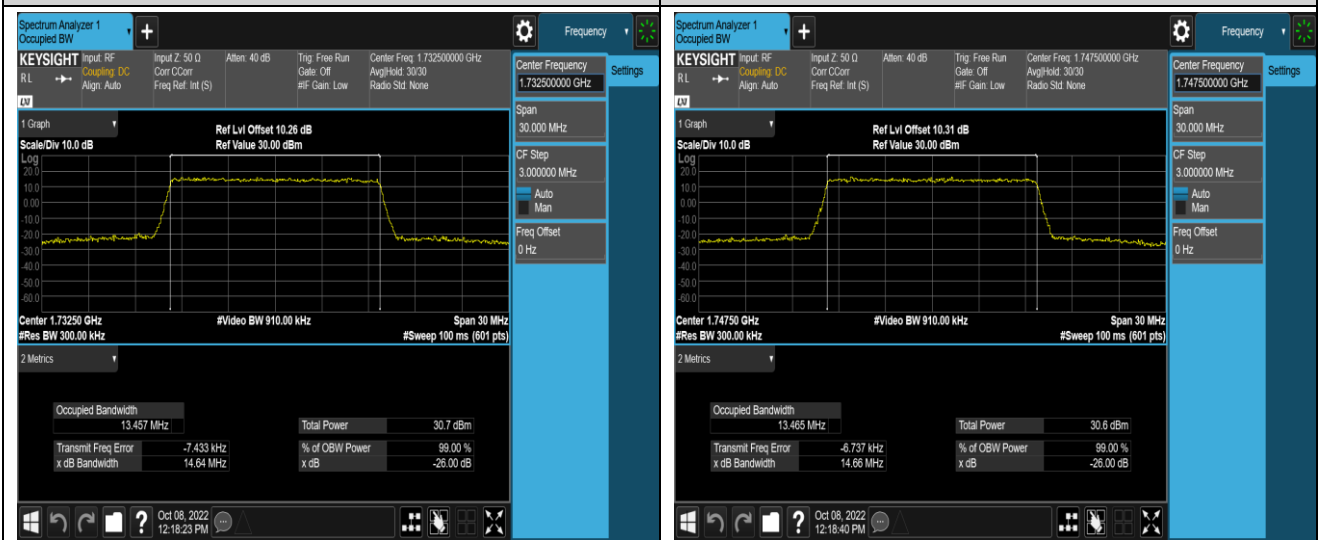

Band4-10MHz-QPSK-20350-50RB#0

Band4-10MHz-16QAM-20000-50RB#0

Band4-10MHz-16QAM-20175-50RB#0

Band4-10MHz-16QAM-20350-50RB#0

Band4-15MHz-QPSK-20025-75RB#0

Band4-15MHz-QPSK-20175-75RB#0

Band4-15MHz-QPSK-20325-75RB#0

Band4-15MHz-16QAM-20025-75RB#0

Band4-15MHz-16QAM-20175-75RB#0

Band4-15MHz-16QAM-20325-75RB#0

Band4-20MHz-QPSK-20050-100RB#0

Band4-20MHz-QPSK-20175-100RB#0

Band4-20MHz-QPSK-20300-100RB#0

Band4-20MHz-16QAM-20050-100RB#0