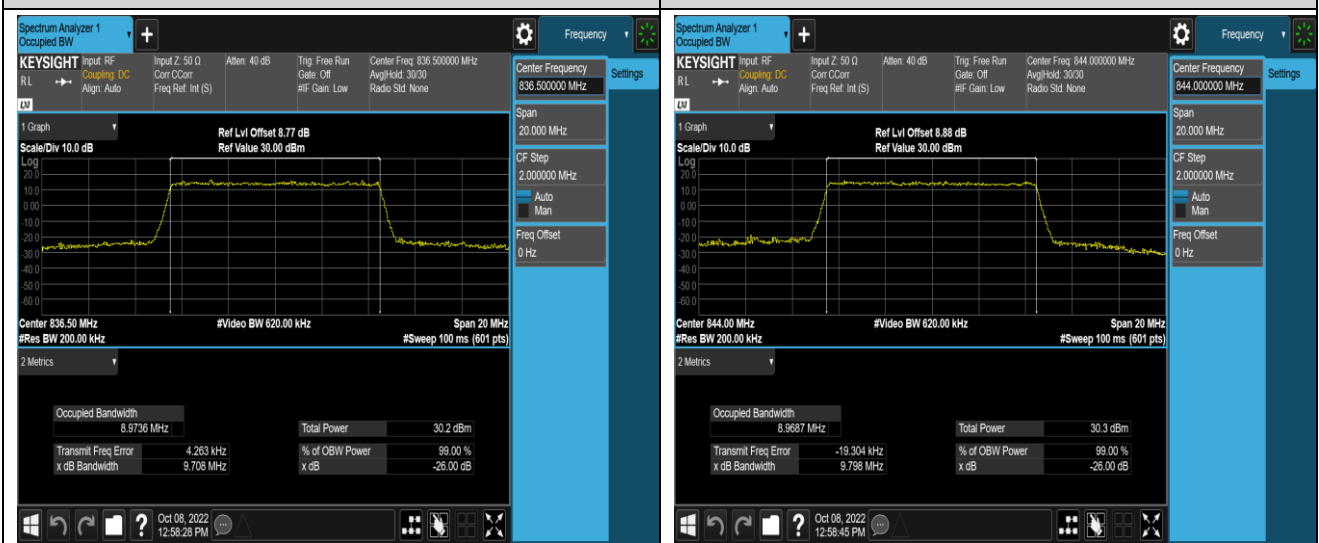

Band5-10MHz-16QAM-20525-50RB#0

Band5-10MHz-16QAM-20600-50RB#0

Band7-5MHz-QPSK-20775-25RB#0

Band7-5MHz-QPSK-21100-25RB#0