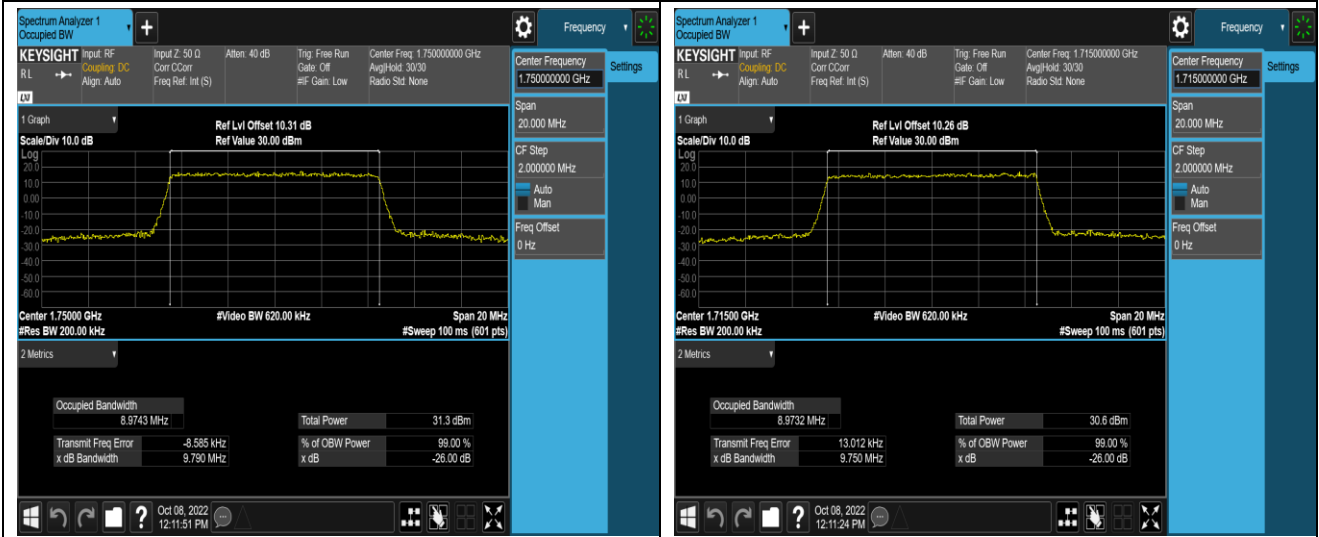

Band4-10MHz-QPSK-20350-50RB#0

Band4-10MHz-16QAM-20000-50RB#0

Band4-10MHz-16QAM-20175-50RB#0

Band4-10MHz-16QAM-20350-50RB#0

Band4-15MHz-QPSK-20025-75RB#0

Band4-15MHz-QPSK-20175-75RB#0

Band4-15MHz-QPSK-20325-75RB#0

Band4-15MHz-16QAM-20025-75RB#0

Band4-15MHz-16QAM-20175-75RB#0

Band4-15MHz-16QAM-20325-75RB#0

Band4-20MHz-QPSK-20050-100RB#0

Band4-20MHz-QPSK-20175-100RB#0

Band4-20MHz-QPSK-20300-100RB#0

Band4-20MHz-16QAM-20050-100RB#0