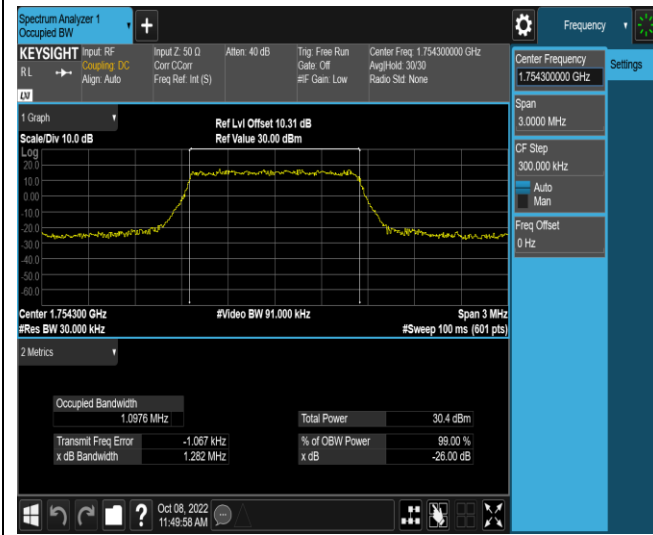

Band4-1.4MHz-QPSK-20393-6RB#0

Band4-1.4MHz-16QAM-20175-6RB#0