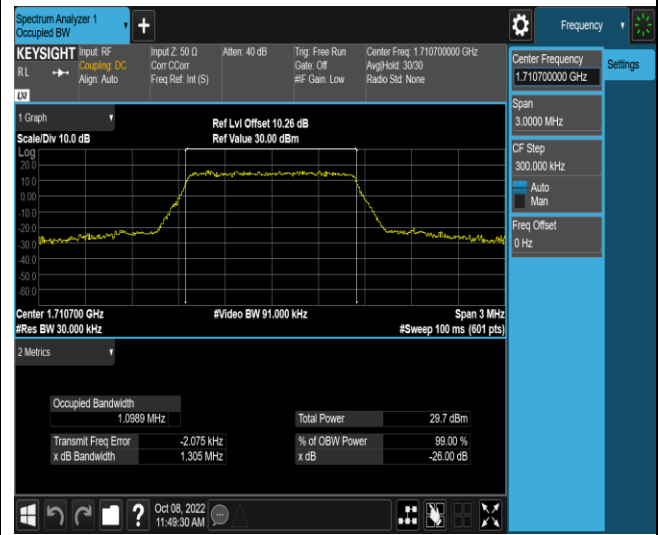

Band4-1.4MHz-16QAM-19957-6RB#0

Band4-1.4MHz-16QAM-20393-6RB#0