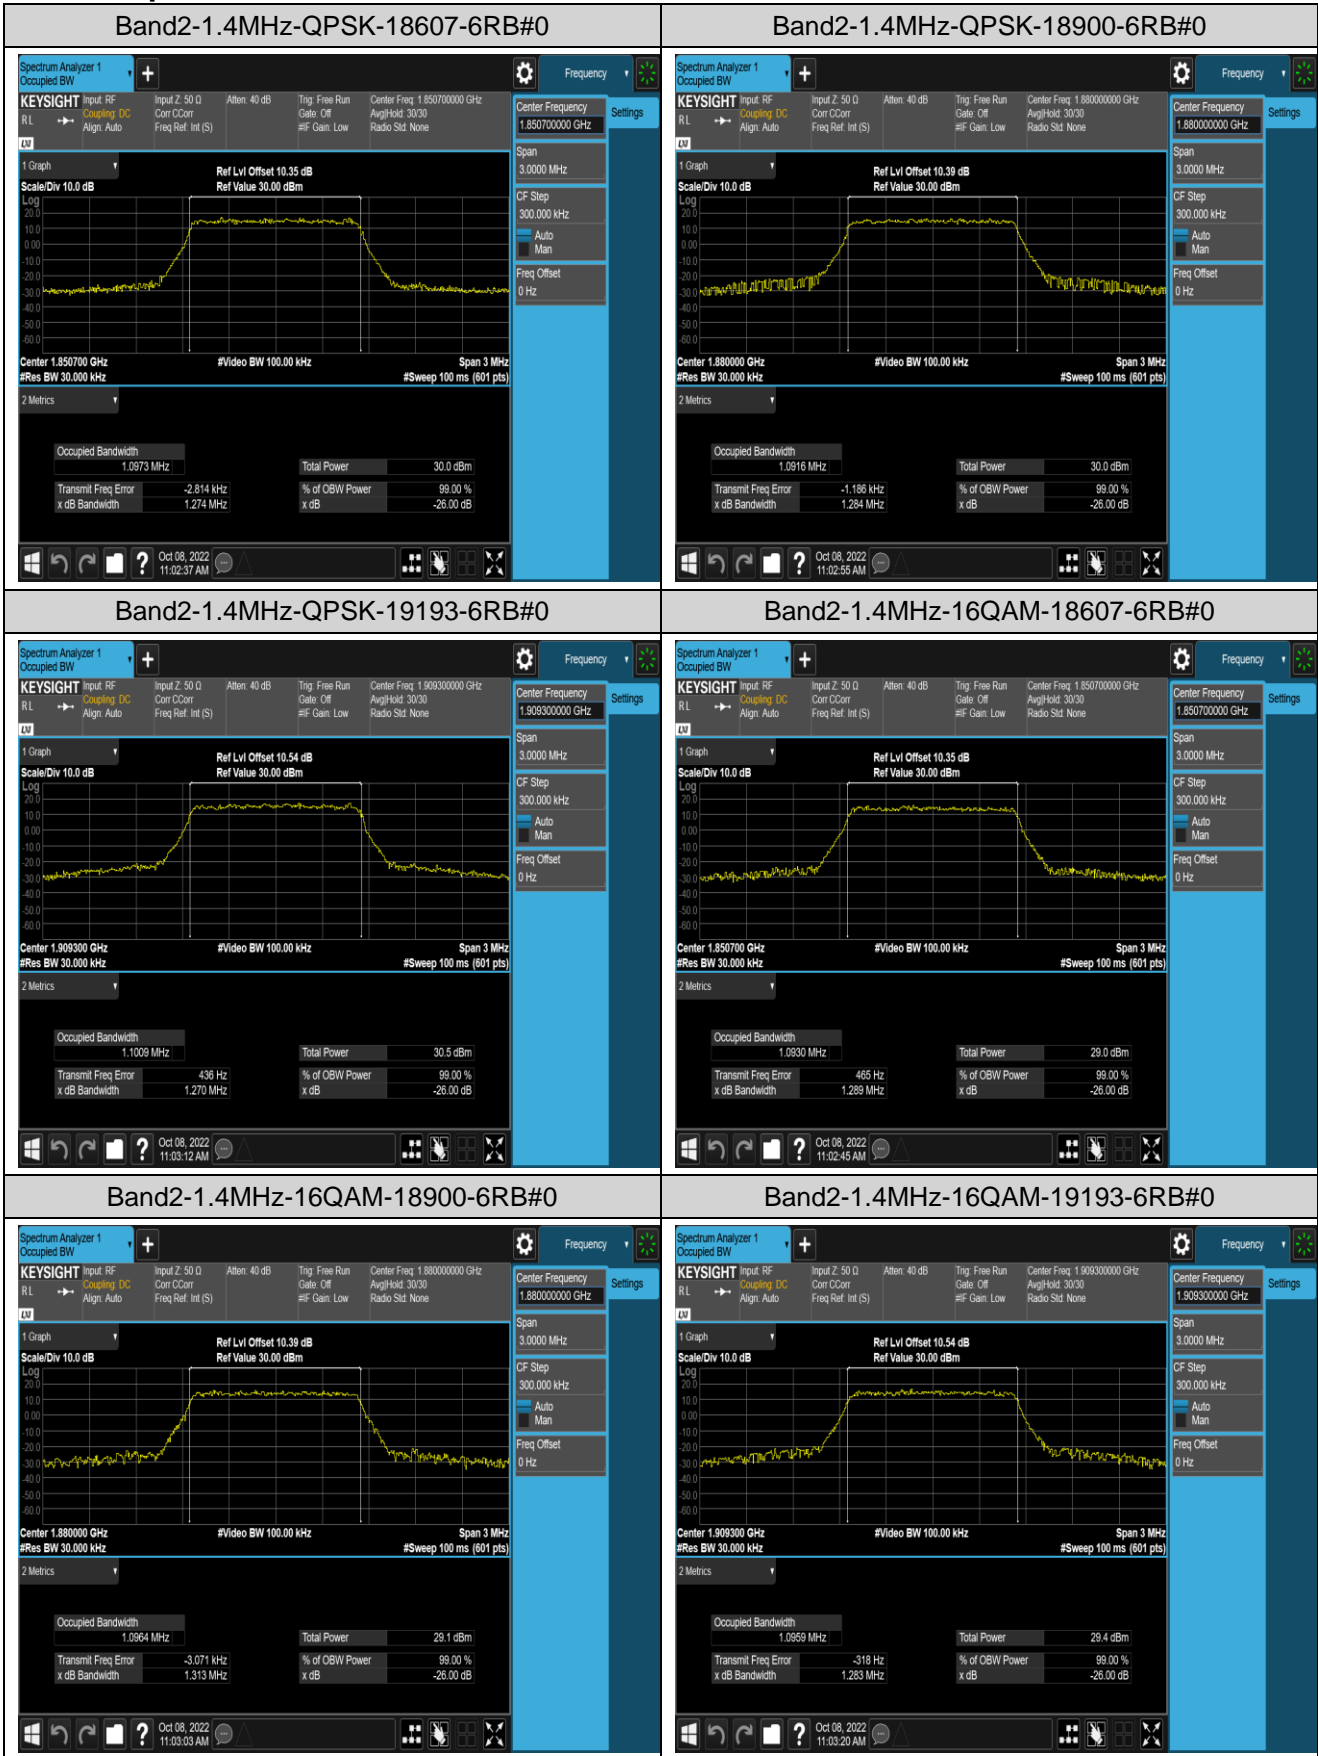

Test Graphs