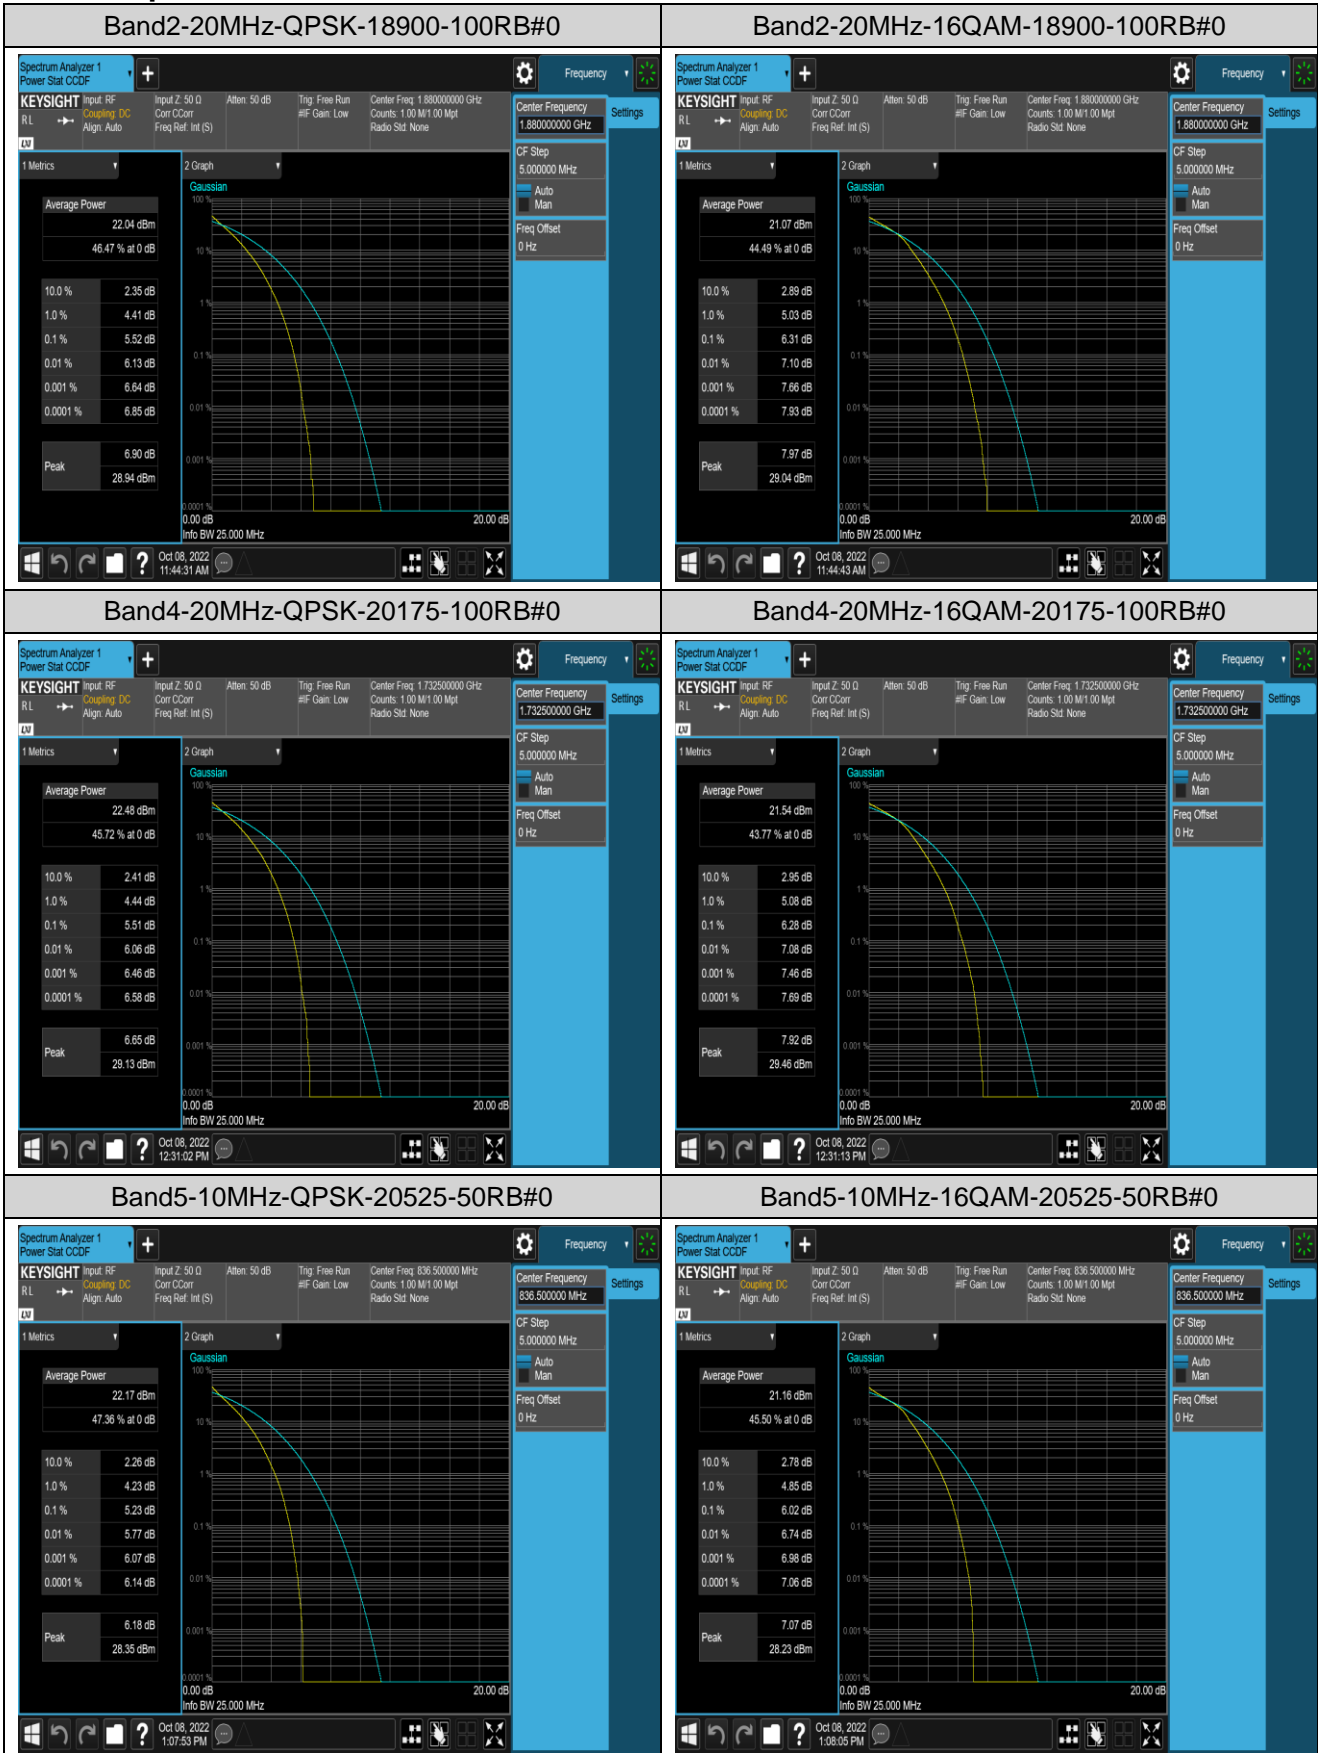

Test Graphs