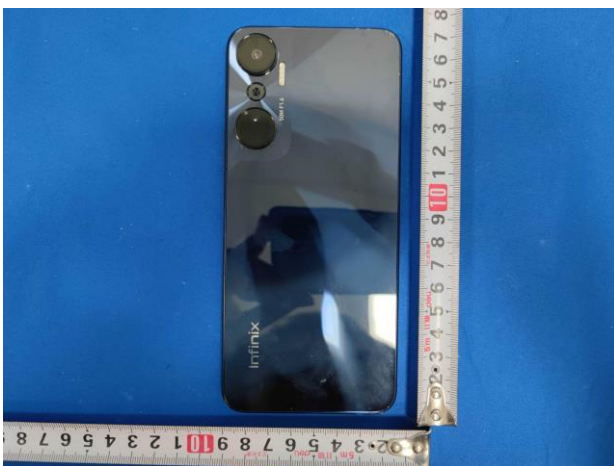

### EUT Photos (Model: X6826)

EUT Antenna Locations

### SAR Test Setup Photos

#### Body

Front side (10mm)

Back side(10mm)

Left side(10mm)

Right side(10mm)

Top side(10mm)