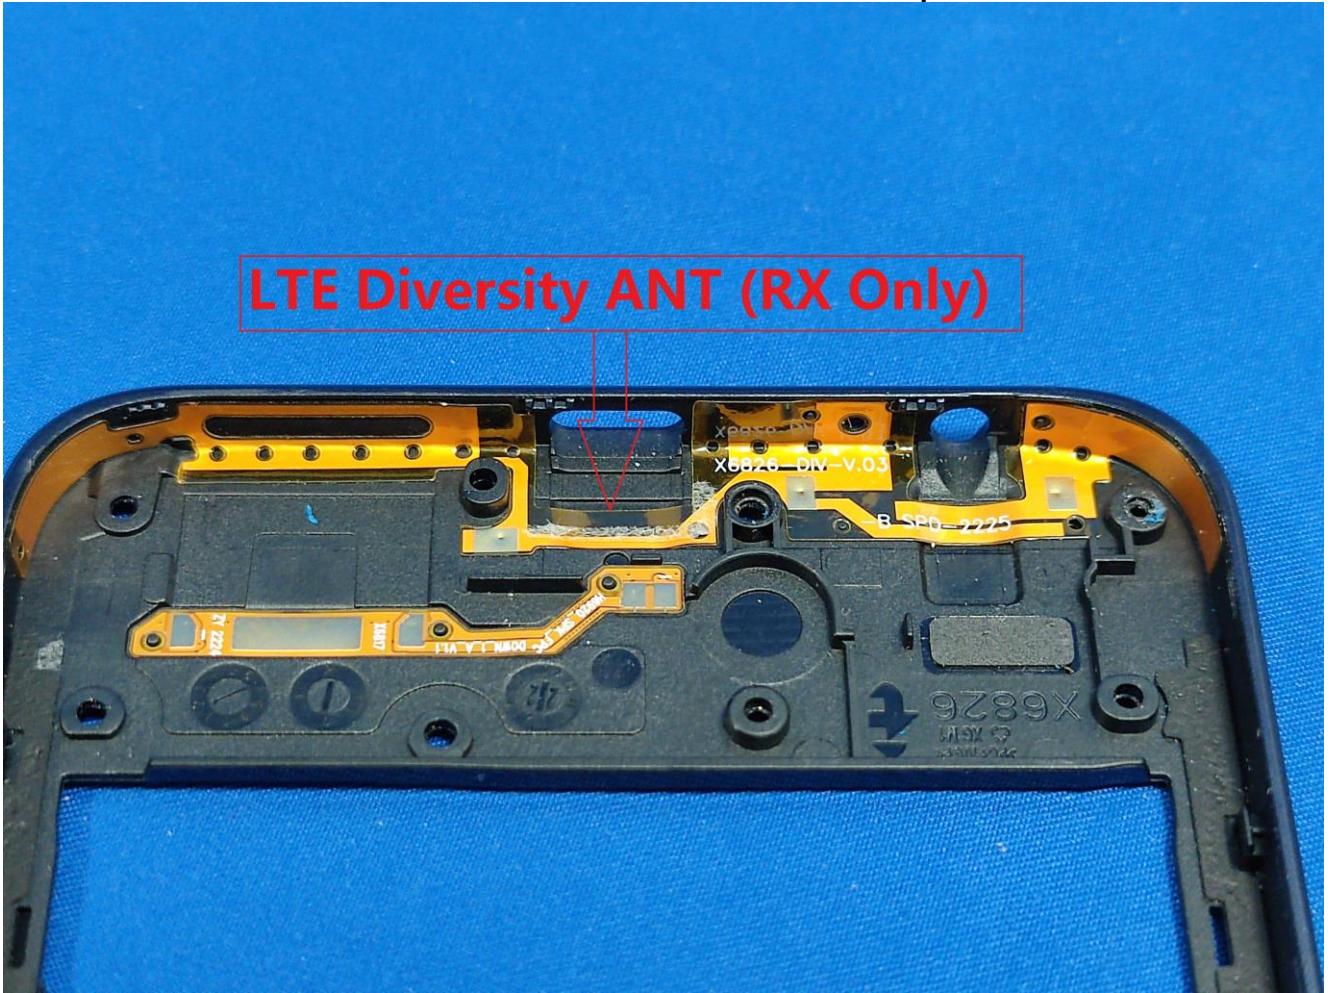

### EUT Photos (Model: X6826)

EUT Antenna Locations

### SAR Test Setup Photos

#### Head

Right Cheek

Right Tilted

Left Cheek

Left Tilted

#### Body

Front side (10mm)

Back side(10mm)

Left side(10mm)

Right side(10mm)

Top side(10mm)