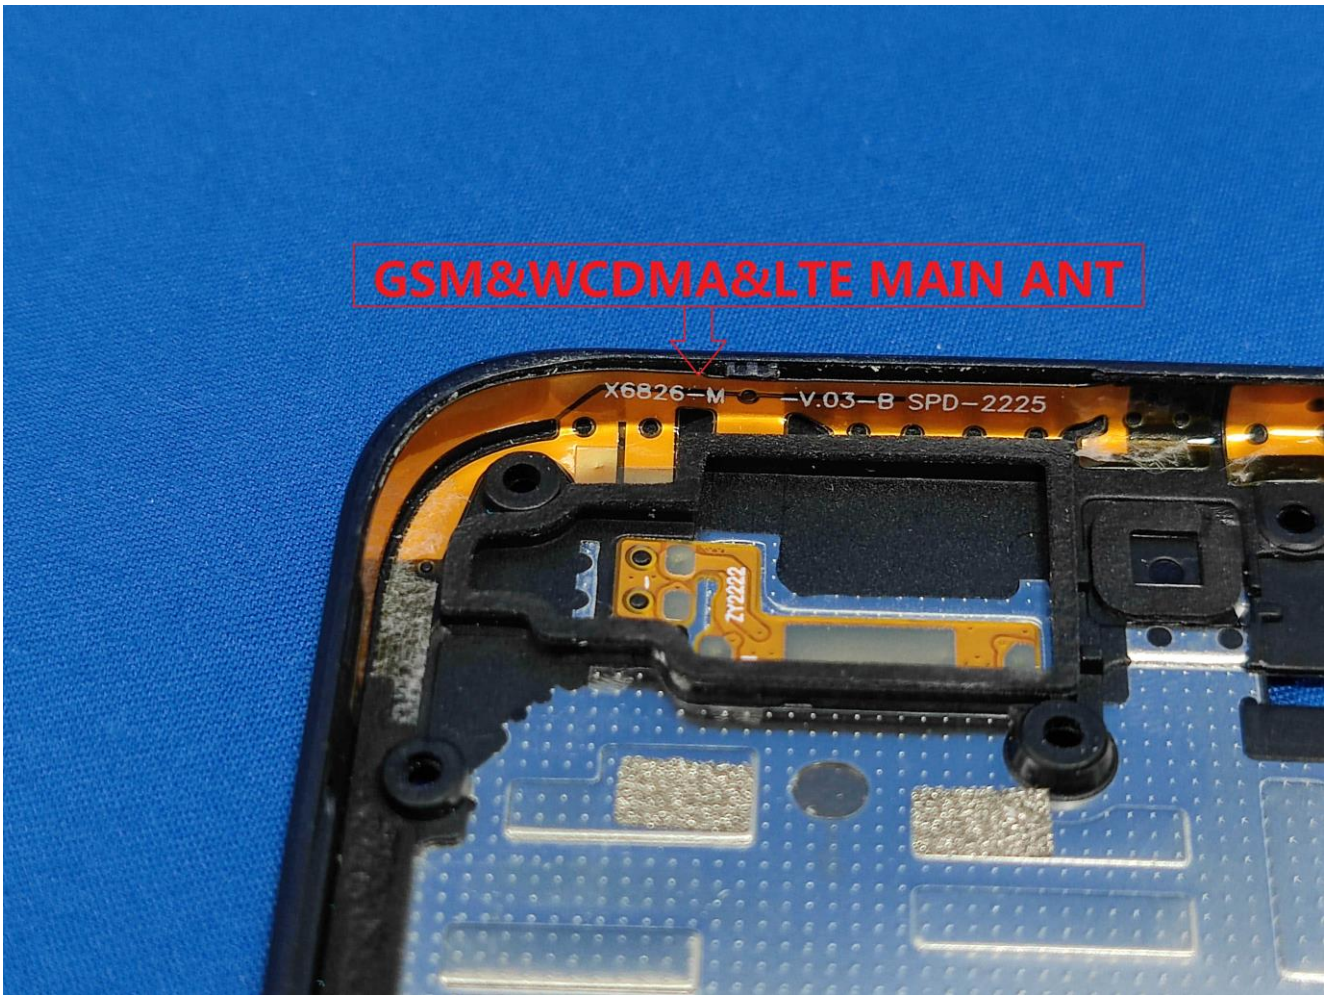

### EUT Photos (Model: X6826)

EUT Antenna Locations

### SAR Test Setup Photos

#### Head

Right Cheek

Right Tilted

Left Cheek

Left Tilted

#### Body

Front side (10mm)

Back side(10mm)

Left side(10mm)

Right side(10mm)

Top side(10mm)