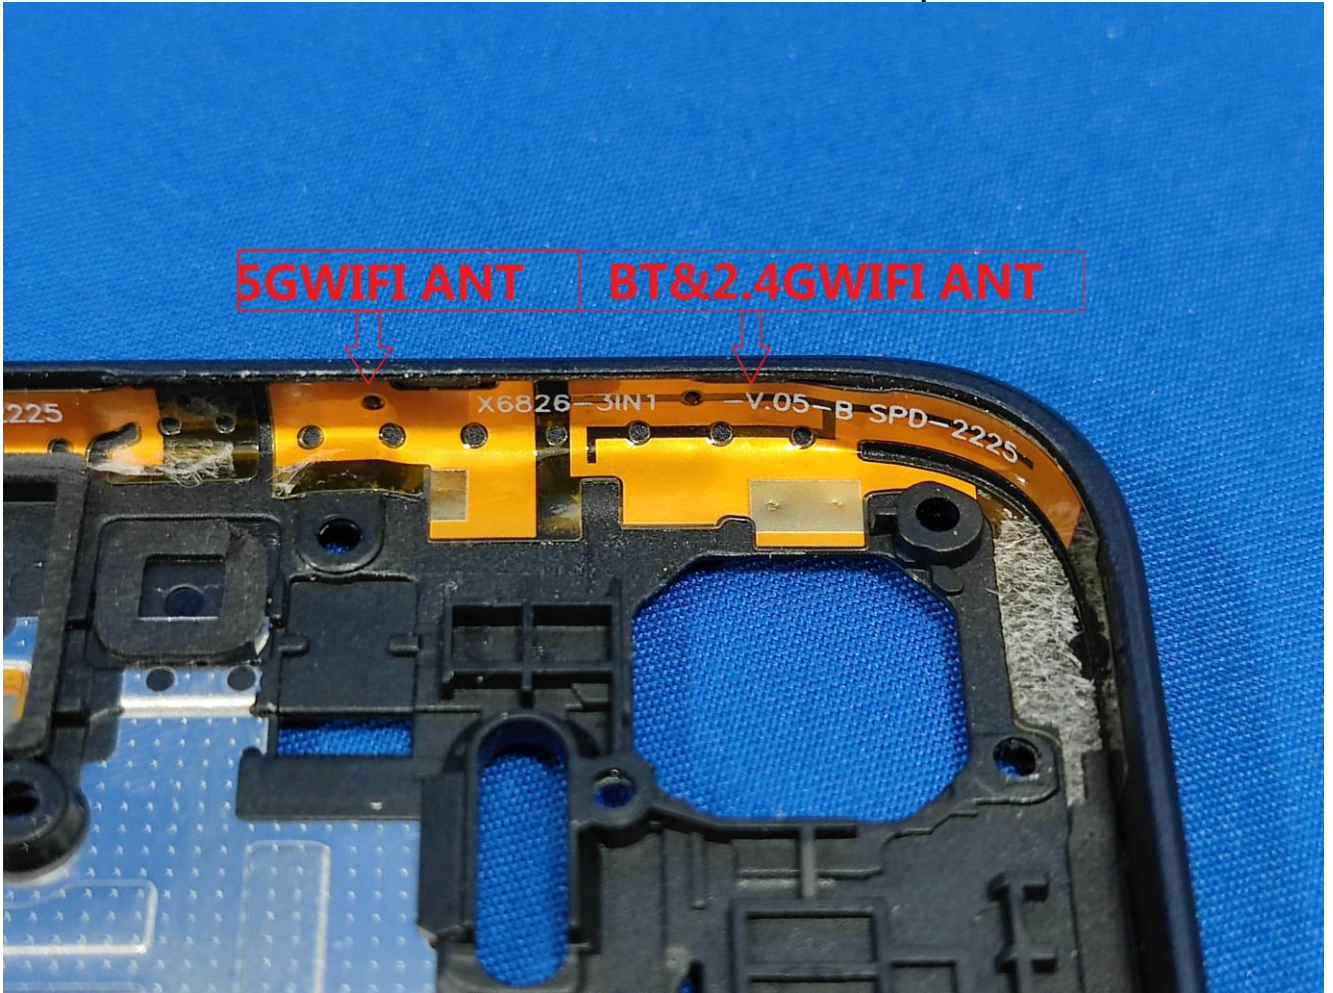

### EUT Photos (Model: X6826)

EUT Antenna Locations

### SAR Test Setup Photos

#### Head

Right Cheek

Right Tilted

Left Cheek

Left Tilted

#### Body

Front side (10mm)

Back side(10mm)

Left side(10mm)

Right side(10mm)

Top side(10mm)