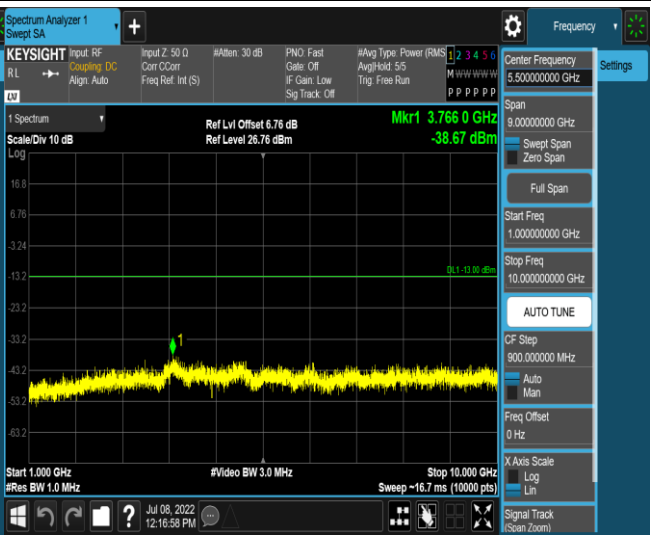

Band5-10MHz-16QAM-20525-1RB#0-Range2:1000~10000MHz