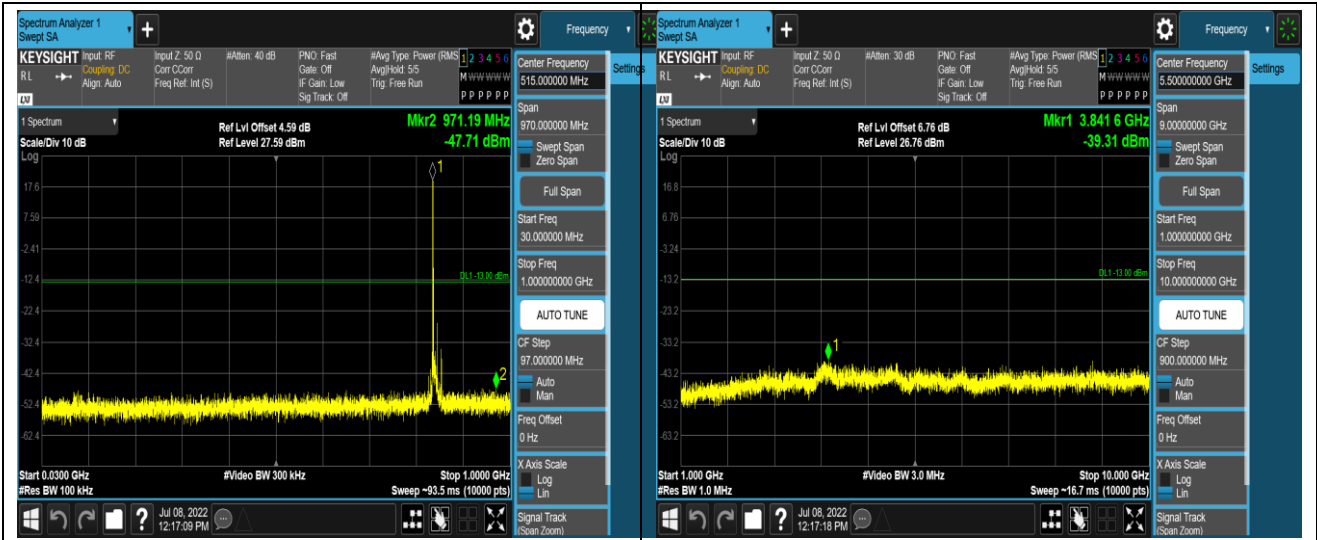

Band5-1.4MHz-16QAM-20525-1RB#0-Range2:1000~10000MHz

Band5-1.4MHz-16QAM-20643-1RB#0-Range1:30~1000MHz

Band5-1.4MHz-16QAM-20643-1RB#0-Range2:1000~10000MHz

Band5-10MHz-16QAM-20450-1RB#0-Range1:30~1000MHz

Band5-10MHz-16QAM-20450-1RB#0-Range2:1000~10000MHz