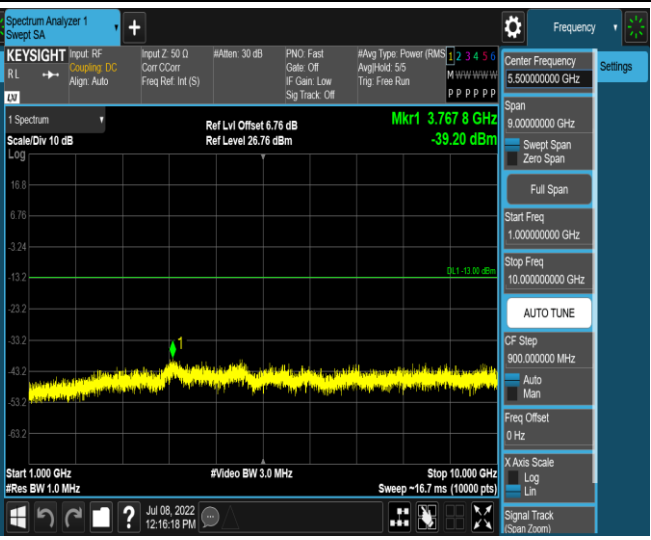

Band5-1.4MHz-16QAM-20525-1RB#0-Range2:1000~10000MHz

Band5-1.4MHz-16QAM-20643-1RB#0-Range1:30~1000MHz

Band5-1.4MHz-16QAM-20643-1RB#0-Range2:1000~10000MHz

Band5-10MHz-16QAM-20450-1RB#0-Range1:30~1000MHz

Band5-10MHz-16QAM-20450-1RB#0-Range2:1000~10000MHz