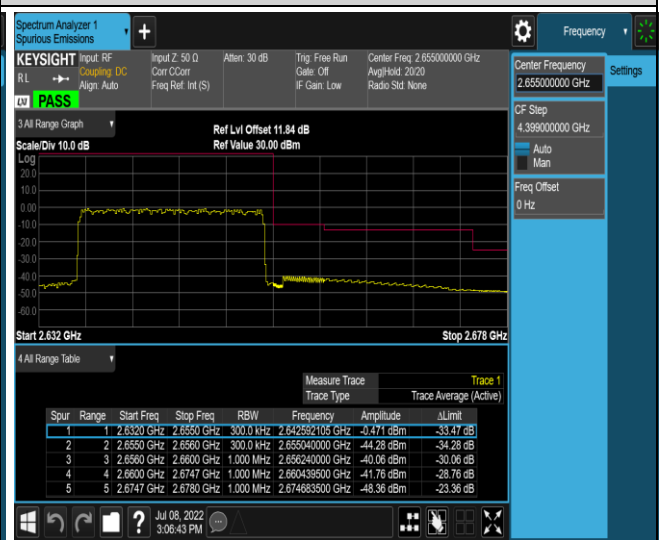

Band41-20MHz-QPSK-40140-100RB#0

Band41-20MHz-QPSK-41140-1RB#0

Band41-20MHz-QPSK-41140-1RB#99

Band41-20MHz-QPSK-41140-100RB#0

Band41-20MHz-16QAM-40140-1RB#0

Band41-20MHz-16QAM-40140-1RB#99

Appendix E: Conducted Spurious Emission