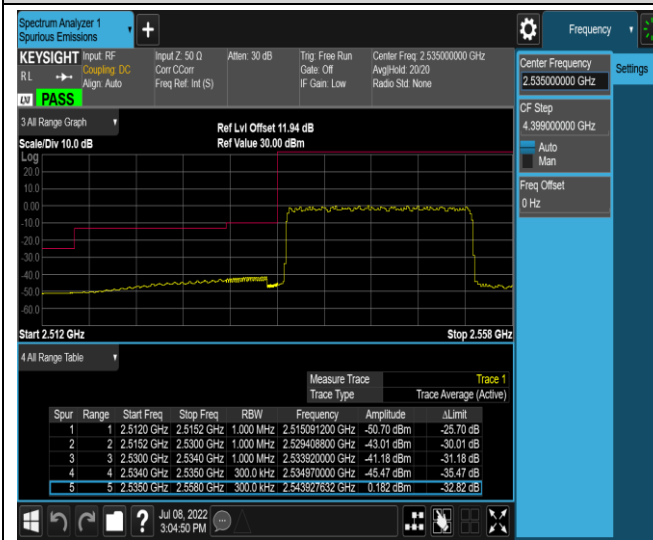

Band41-20MHz-QPSK-40140-100RB#0

Band41-20MHz-QPSK-41140-1RB#0

Band41-20MHz-QPSK-41140-1RB#99

Band41-20MHz-QPSK-41140-100RB#0

Band41-20MHz-16QAM-40140-1RB#0

Band41-20MHz-16QAM-40140-1RB#99

Appendix E: Conducted Spurious Emission