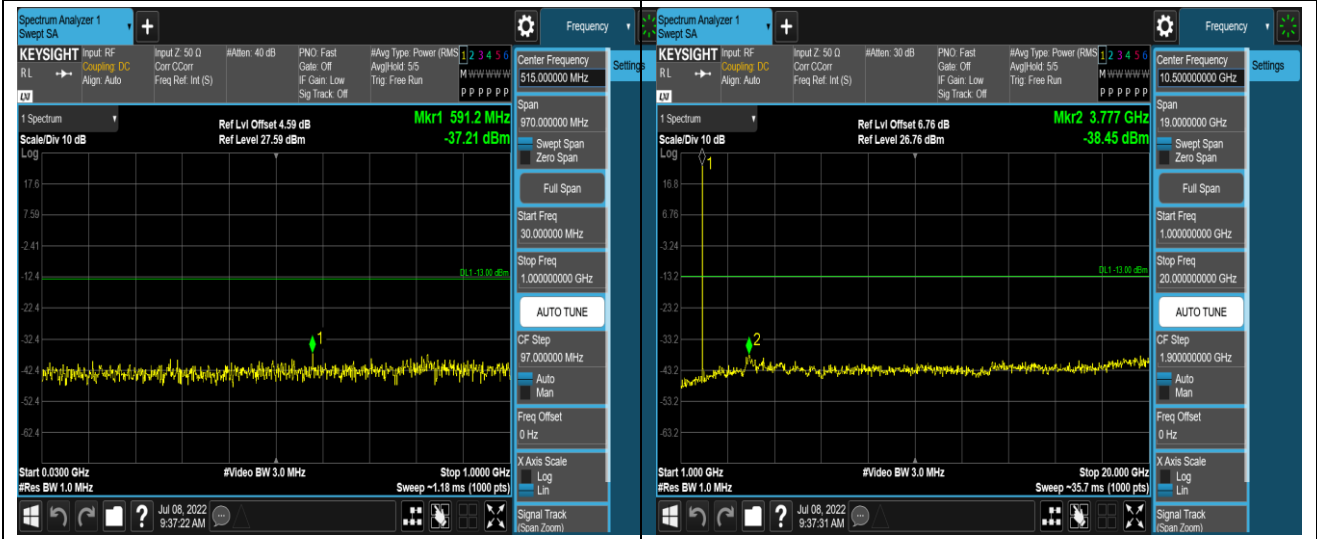

Band2-1.4MHz-16QAM-18900-1RB#0-Range1:30~1000MHz

Band2-1.4MHz-16QAM-18900-1RB#0-Range2:1000~2000MHz