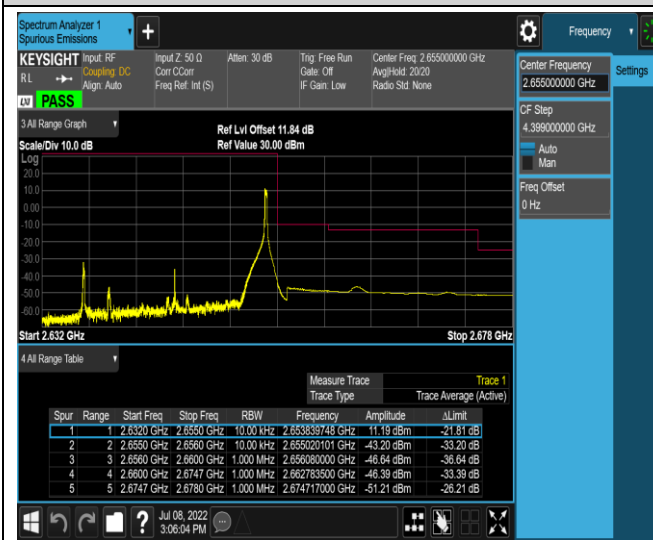

Band41-20MHz-QPSK-40140-100RB#0

Band41-20MHz-QPSK-41140-1RB#0

Band41-20MHz-QPSK-41140-1RB#99

Band41-20MHz-QPSK-41140-100RB#0

Band41-20MHz-16QAM-40140-1RB#0

Band41-20MHz-16QAM-40140-1RB#99

Appendix E: Conducted Spurious Emission