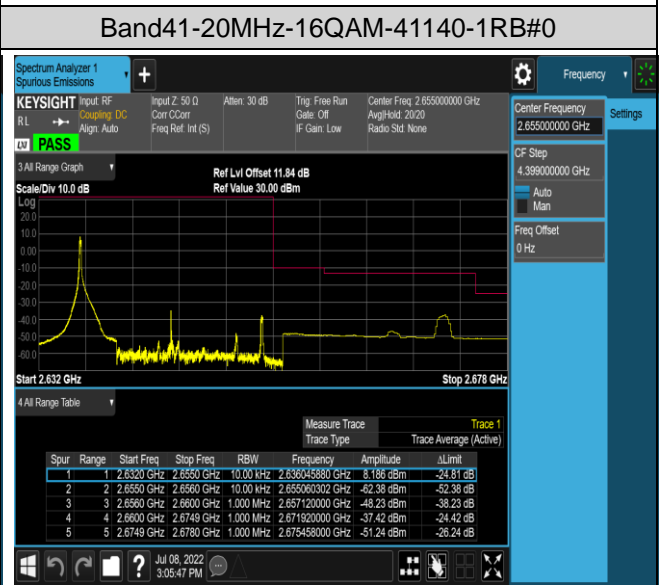

Band41-20MHz-QPSK-40140-100RB#0

Band41-20MHz-QPSK-41140-1RB#0

Band41-20MHz-QPSK-41140-1RB#99

Band41-20MHz-QPSK-41140-100RB#0

Band41-20MHz-16QAM-40140-1RB#0

Band41-20MHz-16QAM-40140-1RB#99

Appendix E: Conducted Spurious Emission