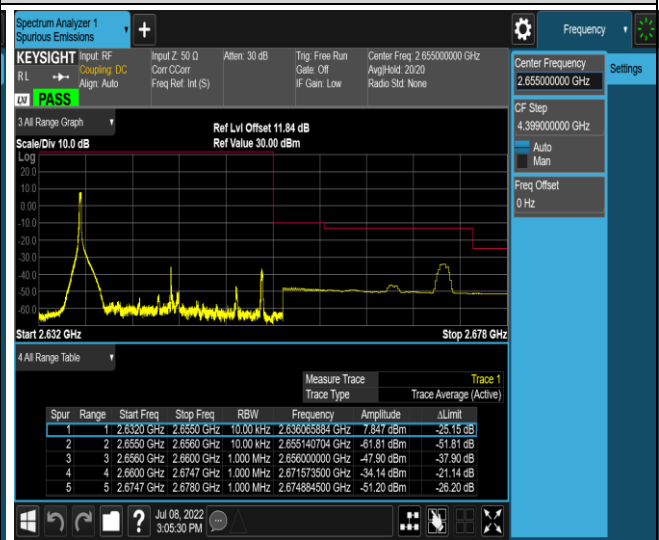

Band41-20MHz-QPSK-40140-100RB#0

Band41-20MHz-QPSK-41140-1RB#0

Band41-20MHz-QPSK-41140-1RB#99

Band41-20MHz-QPSK-41140-100RB#0

Band41-20MHz-16QAM-40140-1RB#0

Band41-20MHz-16QAM-40140-1RB#99

Appendix E: Conducted Spurious Emission