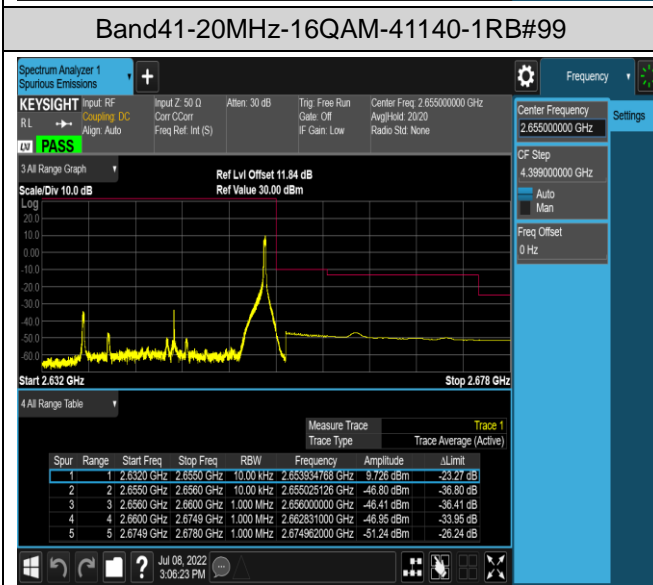

Band41-20MHz-QPSK-40140-100RB#0

Band41-20MHz-QPSK-41140-1RB#0

Band41-20MHz-QPSK-41140-1RB#99

Band41-20MHz-QPSK-41140-100RB#0

Band41-20MHz-16QAM-40140-1RB#0

Band41-20MHz-16QAM-40140-1RB#99

Appendix E: Conducted Spurious Emission