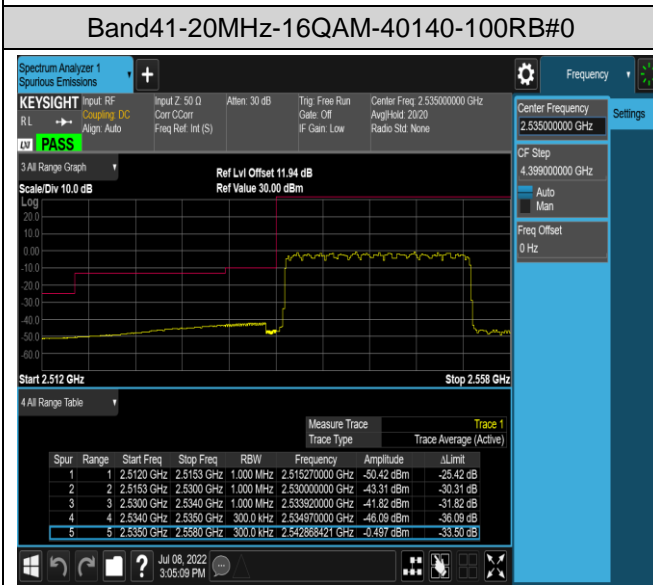

Band41-20MHz-QPSK-40140-100RB#0

Band41-20MHz-QPSK-41140-1RB#0

Band41-20MHz-QPSK-41140-1RB#99

Band41-20MHz-QPSK-41140-100RB#0

Band41-20MHz-16QAM-40140-1RB#0

Band41-20MHz-16QAM-40140-1RB#99

Appendix E: Conducted Spurious Emission