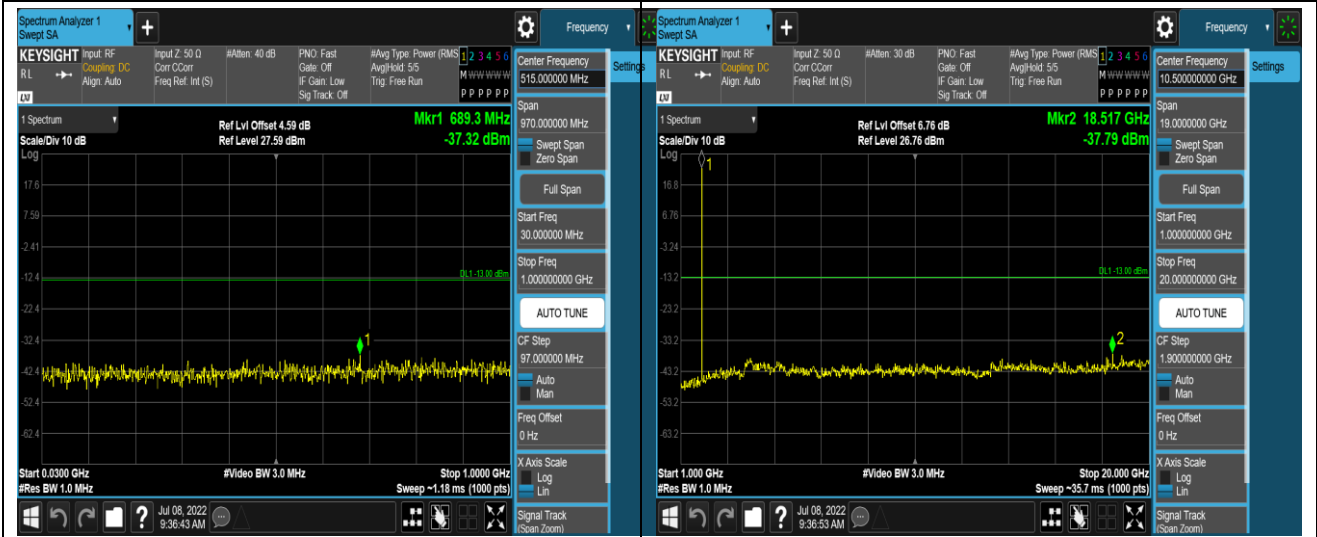

Remark: All bandwidth and all modulation had been tested, but only the worst case data displayed in this report.

Test Graphs

Band2-1.4MHz-16QAM-18607-1RB#0-Range1:30~1000MHz

Band2-1.4MHz-16QAM-18607-1RB#0-Range2:1000~2000MHz

Band2-1.4MHz-16QAM-18900-1RB#0-Range1:30~1000MHz

Band2-1.4MHz-16QAM-18900-1RB#0-Range2:1000~2000MHz

Band2-20MHz-QPSK-19100-1RB#0-Range1:30~1000MHz

Band2-20MHz-QPSK-19100-1RB#0-Range2:1000~20000MHz

Band2-20MHz-16QAM-18700-1RB#0-Range1:30~1000MHz