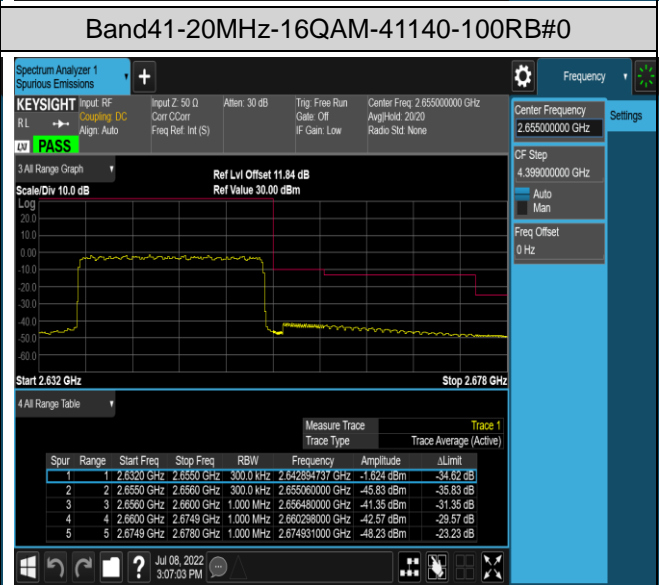

Band41-20MHz-QPSK-40140-100RB#0

Band41-20MHz-QPSK-41140-1RB#0

Band41-20MHz-QPSK-41140-1RB#99

Band41-20MHz-QPSK-41140-100RB#0

Band41-20MHz-16QAM-40140-1RB#0

Band41-20MHz-16QAM-40140-1RB#99

Appendix E: Conducted Spurious Emission