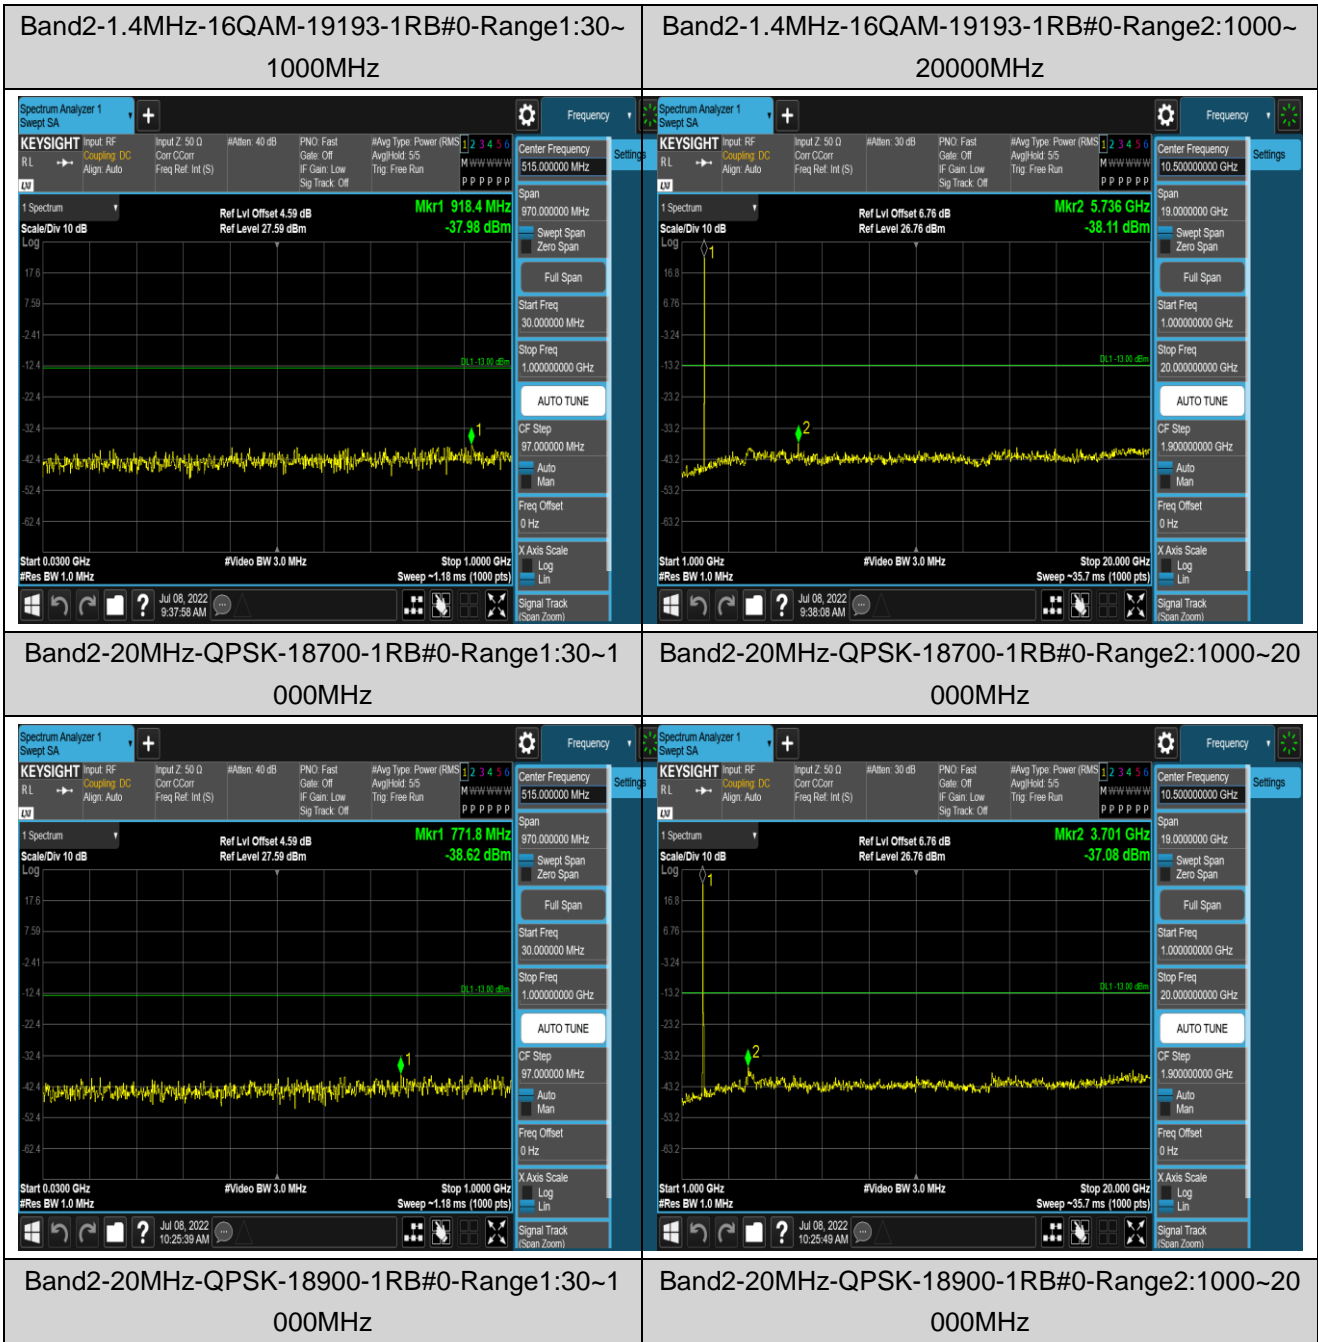

Remark: All bandwidth and all modulation had been tested, but only the worst case data displayed in this report.

Test Graphs

Band2-1.4MHz-16QAM-18607-1RB#0-Range1:30~1000MHz

Band2-1.4MHz-16QAM-18607-1RB#0-Range2:1000~2000MHz

Band2-1.4MHz-16QAM-18900-1RB#0-Range1:30~1000MHz

Band2-1.4MHz-16QAM-18900-1RB#0-Range2:1000~2000MHz

Band2-20MHz-QPSK-19100-1RB#0-Range1:30~1000MHz

Band2-20MHz-QPSK-19100-1RB#0-Range2:1000~20000MHz

Band2-20MHz-16QAM-18700-1RB#0-Range1:30~1000MHz