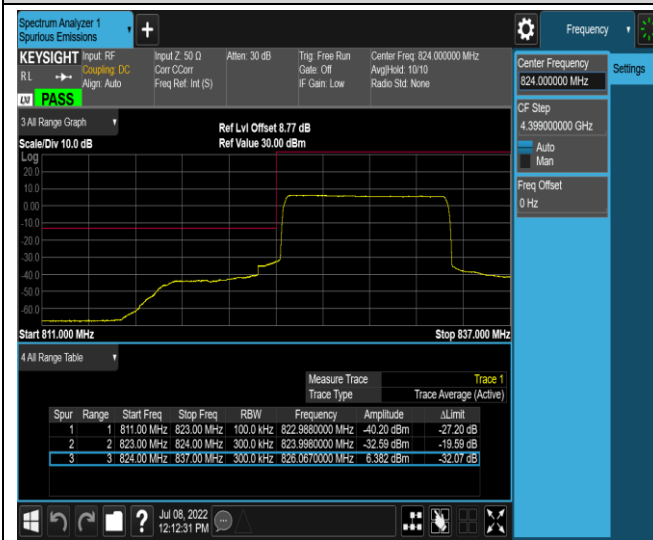

Band5-1.4MHz-16QAM-20407-6RB#0

Band5-1.4MHz-16QAM-20643-1RB#0

Band5-1.4MHz-16QAM-20643-1RB#5

Band5-1.4MHz-16QAM-20643-6RB#0

Band5-10MHz-QPSK-20450-1RB#0

Band5-10MHz-QPSK-20450-1RB#49

Band5-10MHz-QPSK-20450-50RB#0

Band5-10MHz-QPSK-20600-1RB#0

Band5-10MHz-QPSK-20600-1RB#49

Band5-10MHz-QPSK-20600-50RB#0

Band5-10MHz-16QAM-20450-1RB#0

Band5-10MHz-16QAM-20450-1RB#49

Band5-10MHz-16QAM-20450-50RB#0

Band5-10MHz-16QAM-20600-1RB#0