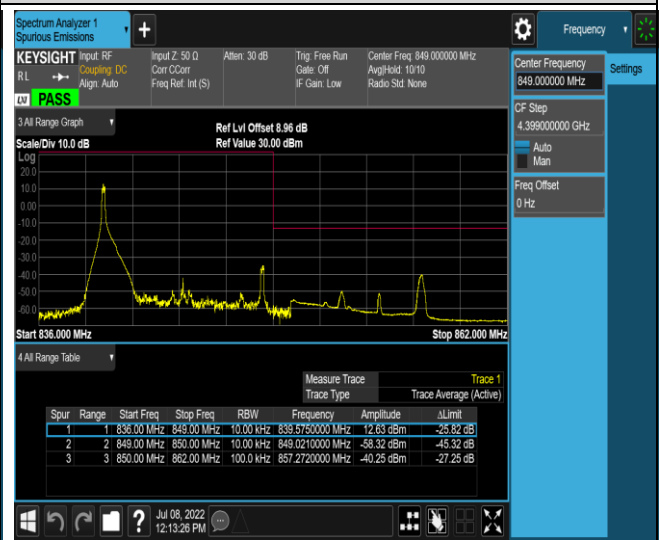

Band5-1.4MHz-16QAM-20407-6RB#0

Band5-1.4MHz-16QAM-20643-1RB#0

Band5-1.4MHz-16QAM-20643-1RB#5

Band5-1.4MHz-16QAM-20643-6RB#0

Band5-10MHz-QPSK-20450-1RB#0

Band5-10MHz-QPSK-20450-1RB#49

Band5-10MHz-QPSK-20450-50RB#0

Band5-10MHz-QPSK-20600-1RB#0

Band5-10MHz-QPSK-20600-1RB#49

Band5-10MHz-QPSK-20600-50RB#0

Band5-10MHz-16QAM-20450-1RB#0

Band5-10MHz-16QAM-20450-1RB#49

Band5-10MHz-16QAM-20450-50RB#0

Band5-10MHz-16QAM-20600-1RB#0