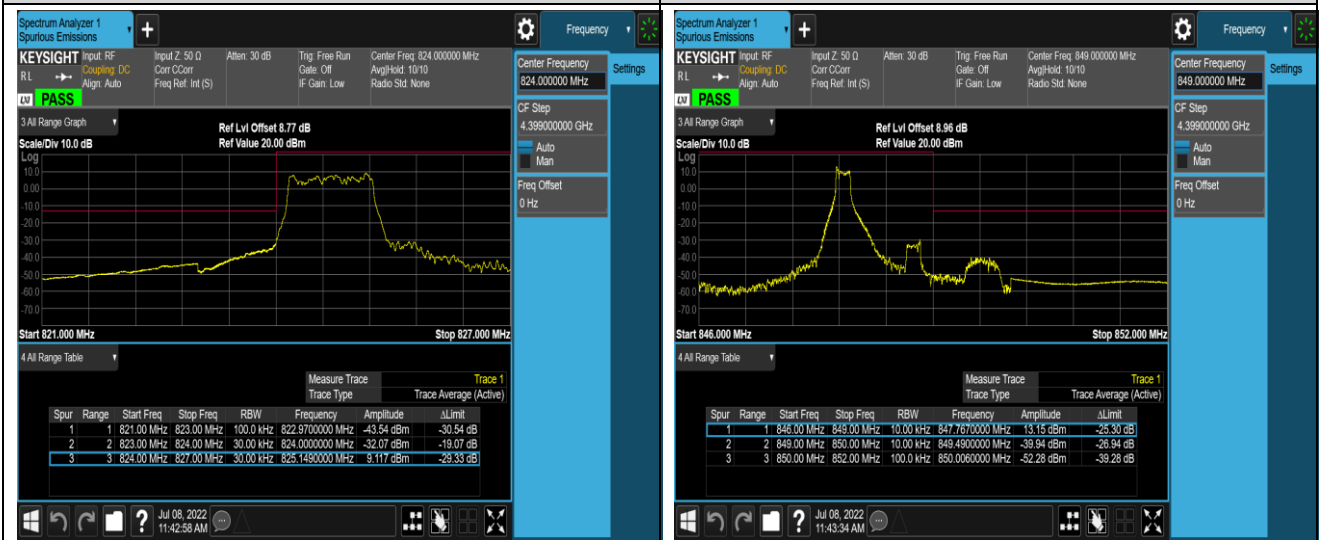

Band5-1.4MHz-16QAM-20407-6RB#0

Band5-1.4MHz-16QAM-20643-1RB#0

Band5-1.4MHz-16QAM-20643-1RB#5

Band5-1.4MHz-16QAM-20643-6RB#0

Band5-10MHz-QPSK-20450-1RB#0

Band5-10MHz-QPSK-20450-1RB#49

Band5-10MHz-QPSK-20450-50RB#0

Band5-10MHz-QPSK-20600-1RB#0

Band5-10MHz-QPSK-20600-1RB#49

Band5-10MHz-QPSK-20600-50RB#0

Band5-10MHz-16QAM-20450-1RB#0

Band5-10MHz-16QAM-20450-1RB#49

Band5-10MHz-16QAM-20450-50RB#0

Band5-10MHz-16QAM-20600-1RB#0