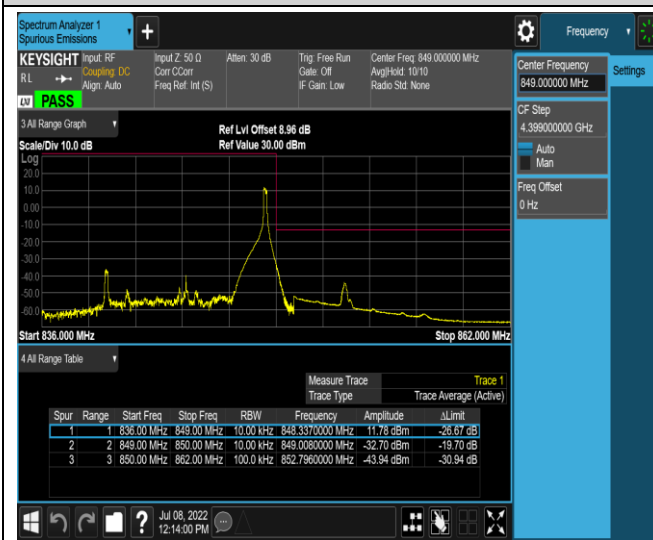

Band5-1.4MHz-16QAM-20407-6RB#0

Band5-1.4MHz-16QAM-20643-1RB#0

Band5-1.4MHz-16QAM-20643-1RB#5

Band5-1.4MHz-16QAM-20643-6RB#0

Band5-10MHz-QPSK-20450-1RB#0

Band5-10MHz-QPSK-20450-1RB#49

Band5-10MHz-QPSK-20450-50RB#0

Band5-10MHz-QPSK-20600-1RB#0

Band5-10MHz-QPSK-20600-1RB#49

Band5-10MHz-QPSK-20600-50RB#0

Band5-10MHz-16QAM-20450-1RB#0

Band5-10MHz-16QAM-20450-1RB#49

Band5-10MHz-16QAM-20450-50RB#0

Band5-10MHz-16QAM-20600-1RB#0