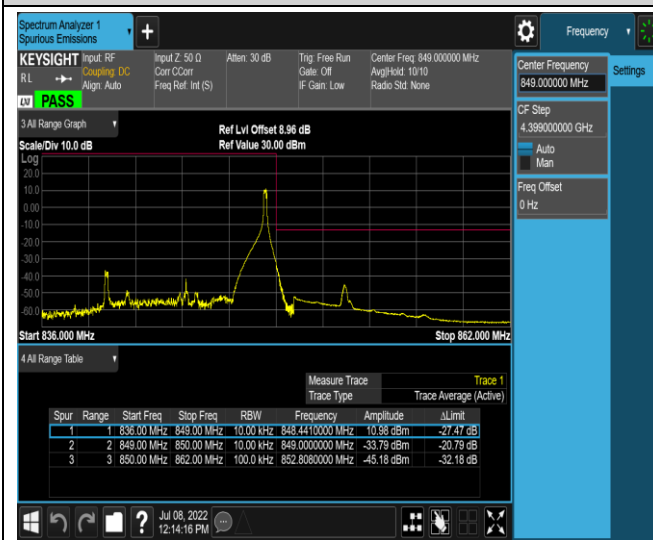

Band5-1.4MHz-16QAM-20407-6RB#0

Band5-1.4MHz-16QAM-20643-1RB#0

Band5-1.4MHz-16QAM-20643-1RB#5

Band5-1.4MHz-16QAM-20643-6RB#0

Band5-10MHz-QPSK-20450-1RB#0

Band5-10MHz-QPSK-20450-1RB#49

Band5-10MHz-QPSK-20450-50RB#0

Band5-10MHz-QPSK-20600-1RB#0

Band5-10MHz-QPSK-20600-1RB#49

Band5-10MHz-QPSK-20600-50RB#0

Band5-10MHz-16QAM-20450-1RB#0

Band5-10MHz-16QAM-20450-1RB#49

Band5-10MHz-16QAM-20450-50RB#0

Band5-10MHz-16QAM-20600-1RB#0

Band5-10MHz-16QAM-20600-1RB#49

Band5-10MHz-16QAM-20600-50RB#0

Band7-5MHz-QPSK-20775-1RB#0

Band7-5MHz-QPSK-20775-1RB#24

Band7-20MHz-QPSK-20850-100RB#0

Band7-20MHz-QPSK-21350-1RB#0

Band7-20MHz-QPSK-21350-1RB#99