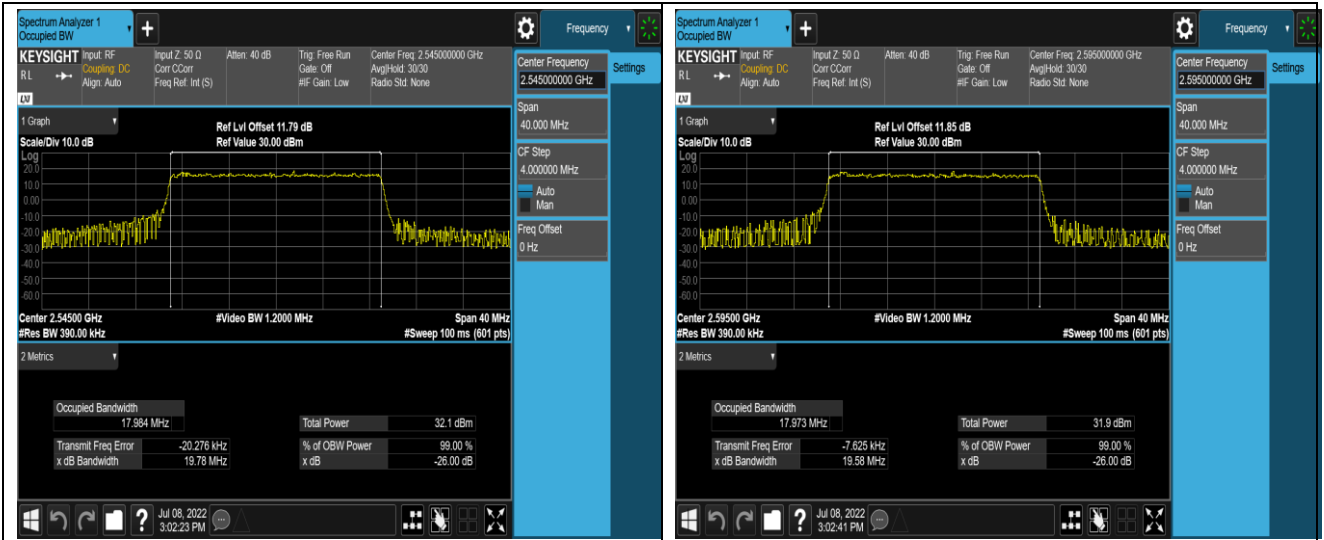

Band41-15MHz-QPSK-41165-75RB#0

Band41-15MHz-16QAM-40115-75RB#0

Band41-15MHz-16QAM-40640-75RB#0

Band41-15MHz-16QAM-41165-75RB#0

Band41-20MHz-QPSK-40140-100RB#0

Band41-20MHz-QPSK-40640-100RB#0

Band41-20MHz-QPSK-41140-100RB#0