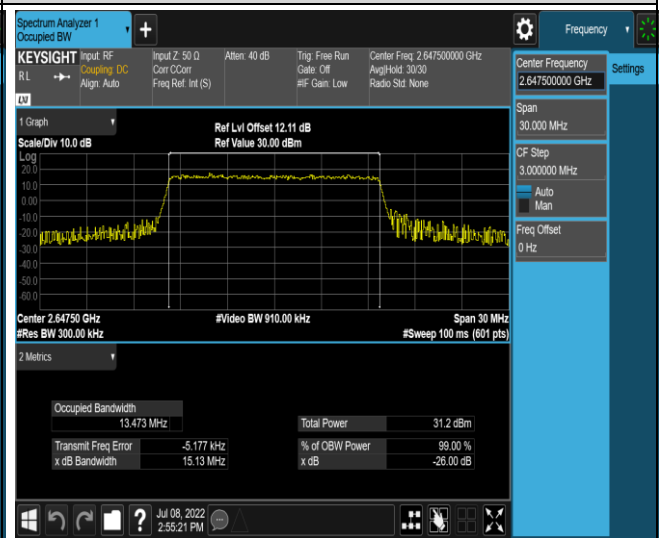

Band41-15MHz-QPSK-41165-75RB#0

Band41-15MHz-16QAM-40115-75RB#0

Band41-15MHz-16QAM-40640-75RB#0

Band41-15MHz-16QAM-41165-75RB#0

Band41-20MHz-QPSK-40140-100RB#0

Band41-20MHz-QPSK-40640-100RB#0

Band41-20MHz-QPSK-41140-100RB#0