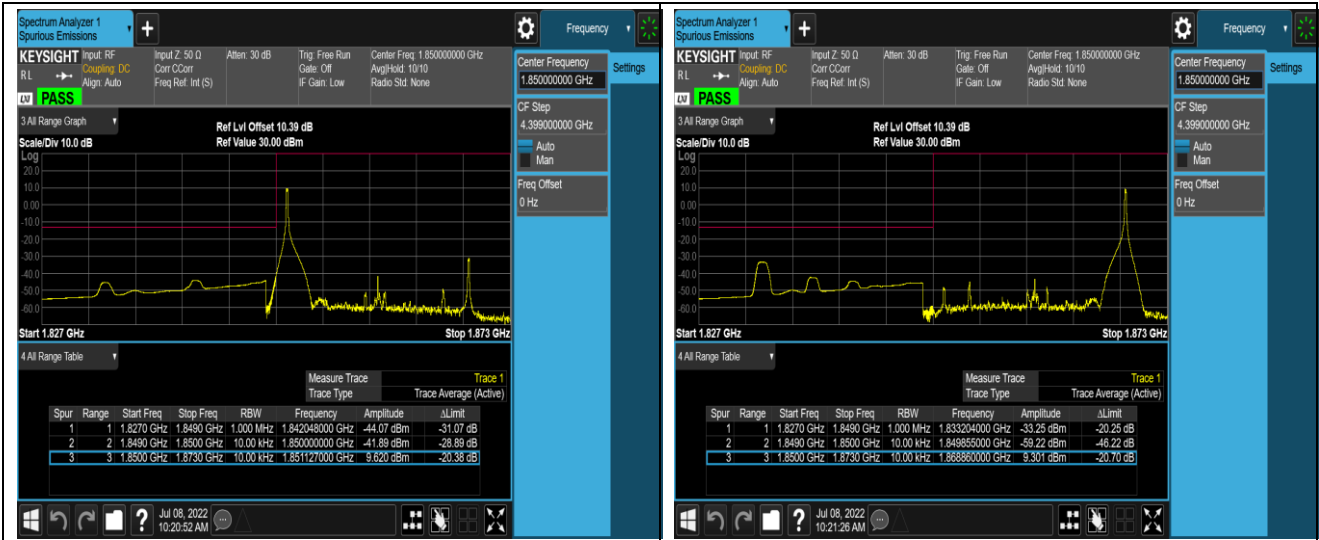

Band41	20MHz	16QAM	41140	100RB#0	-45.83,-41.35,-42.57,-48.23	PASS
--------	-------	-------	-------	---------	-----------------------------	------

*Remark: All bandwidth and all modulation had been tested, but only the worst case data displayed in this report.*

Test Graphs

Band2-20MHz-QPSK-18700-100RB#0

Band2-20MHz-QPSK-19100-1RB#0

Band2-20MHz-QPSK-19100-1RB#99

Band2-20MHz-QPSK-19100-100RB#0

Band2-20MHz-16QAM-18700-1RB#0

Band2-20MHz-16QAM-18700-1RB#99

Band4-1.4MHz-QPSK-19957-6RB#0