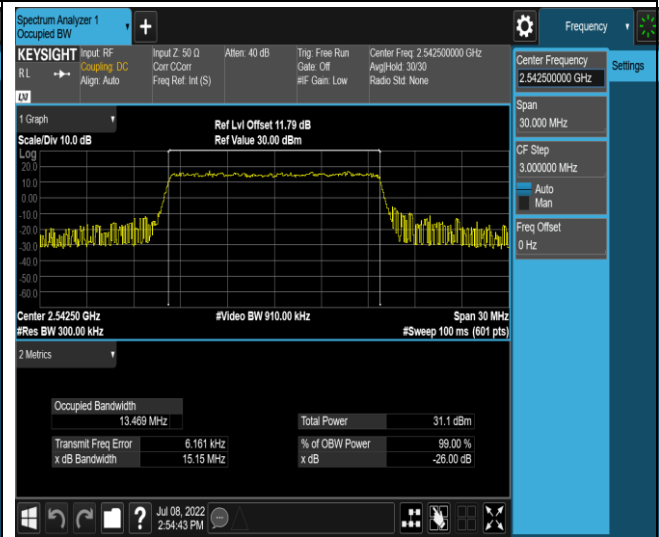

Band41-15MHz-QPSK-41165-75RB#0

Band41-15MHz-16QAM-40115-75RB#0

Band41-15MHz-16QAM-40640-75RB#0

Band41-15MHz-16QAM-41165-75RB#0

Band41-20MHz-QPSK-40140-100RB#0

Band41-20MHz-QPSK-40640-100RB#0

Band41-20MHz-QPSK-41140-100RB#0