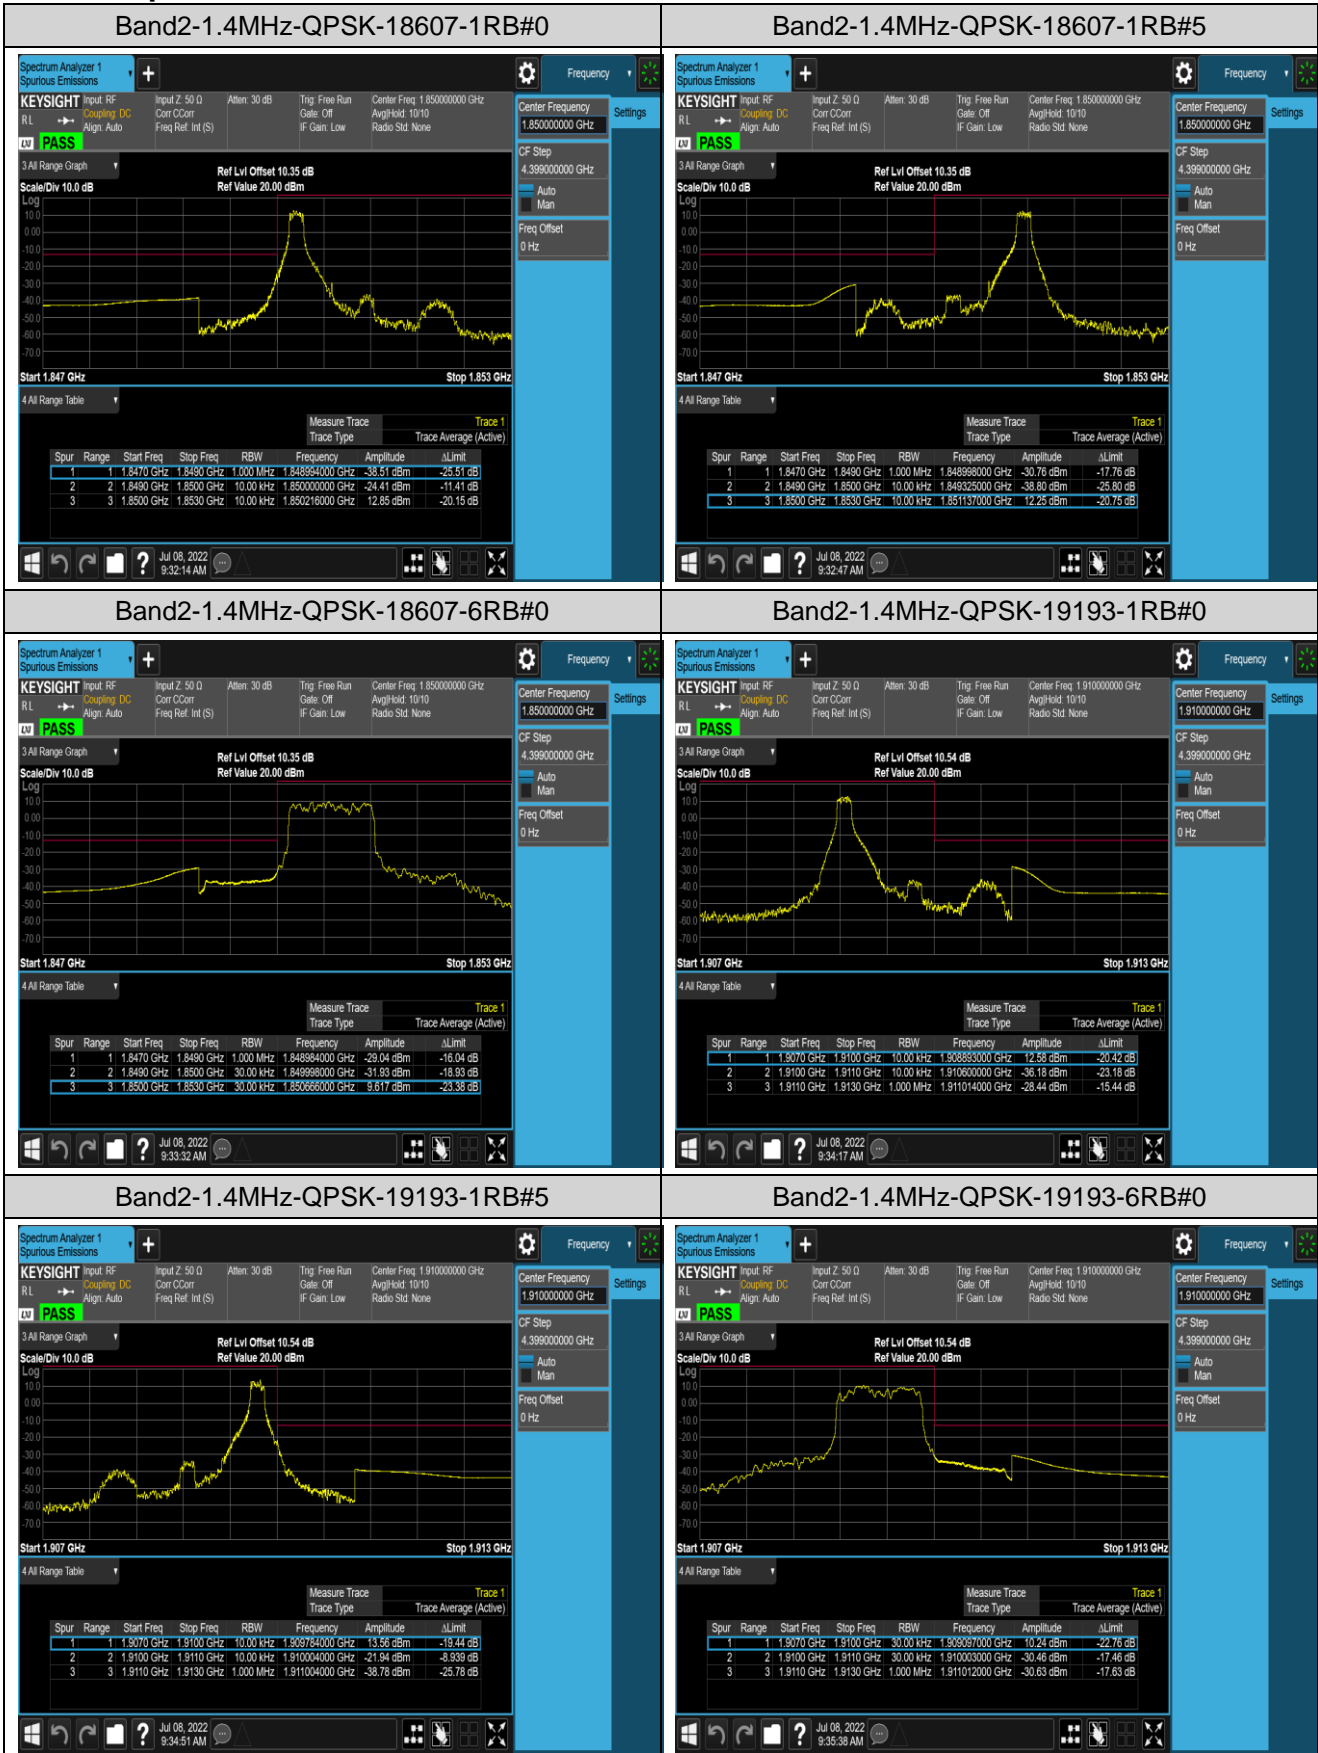

Test Graphs