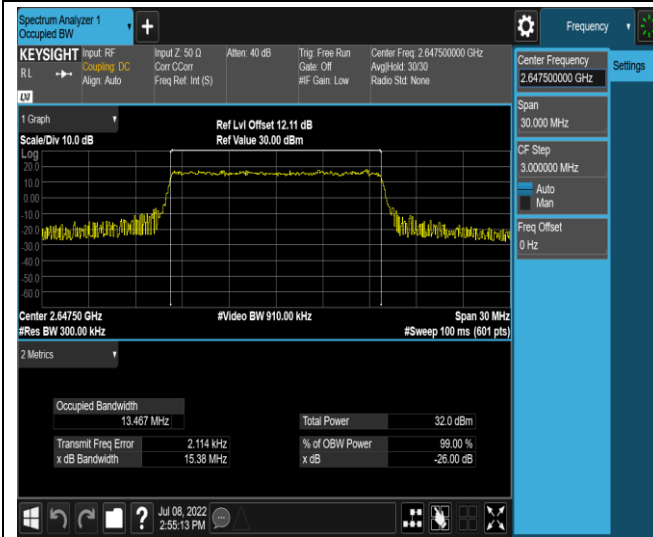

Band41-15MHz-QPSK-41165-75RB#0

Band41-15MHz-16QAM-40115-75RB#0

Band41-15MHz-16QAM-40640-75RB#0

Band41-15MHz-16QAM-41165-75RB#0

Band41-20MHz-QPSK-40140-100RB#0

Band41-20MHz-QPSK-40640-100RB#0

Band41-20MHz-QPSK-41140-100RB#0