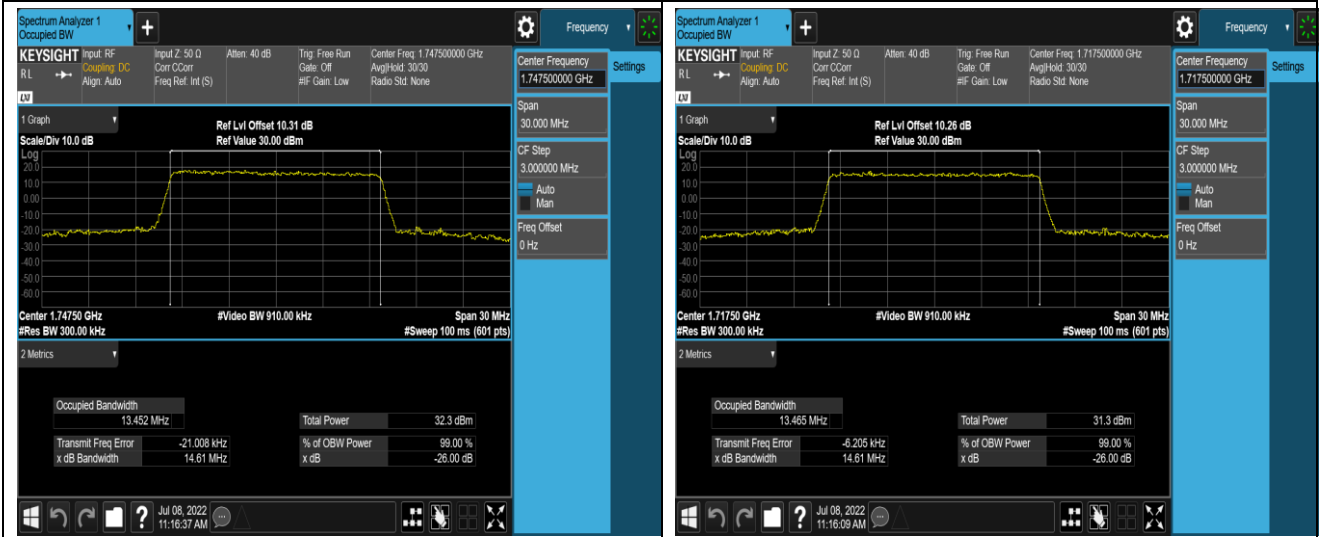

Band4-10MHz-QPSK-20350-50RB#0

Band4-10MHz-16QAM-20000-50RB#0

Band4-10MHz-16QAM-20175-50RB#0

Band4-10MHz-16QAM-20350-50RB#0

Band4-15MHz-QPSK-20025-75RB#0

Band4-15MHz-QPSK-20175-75RB#0

Band4-15MHz-QPSK-20325-75RB#0

Band4-15MHz-16QAM-20025-75RB#0

Band4-15MHz-16QAM-20175-75RB#0

Band4-15MHz-16QAM-20325-75RB#0

Band4-20MHz-QPSK-20050-100RB#0

Band4-20MHz-QPSK-20175-100RB#0

Band5-1.4MHz-QPSK-20643-6RB#0

Band5-1.4MHz-16QAM-20407-6RB#0