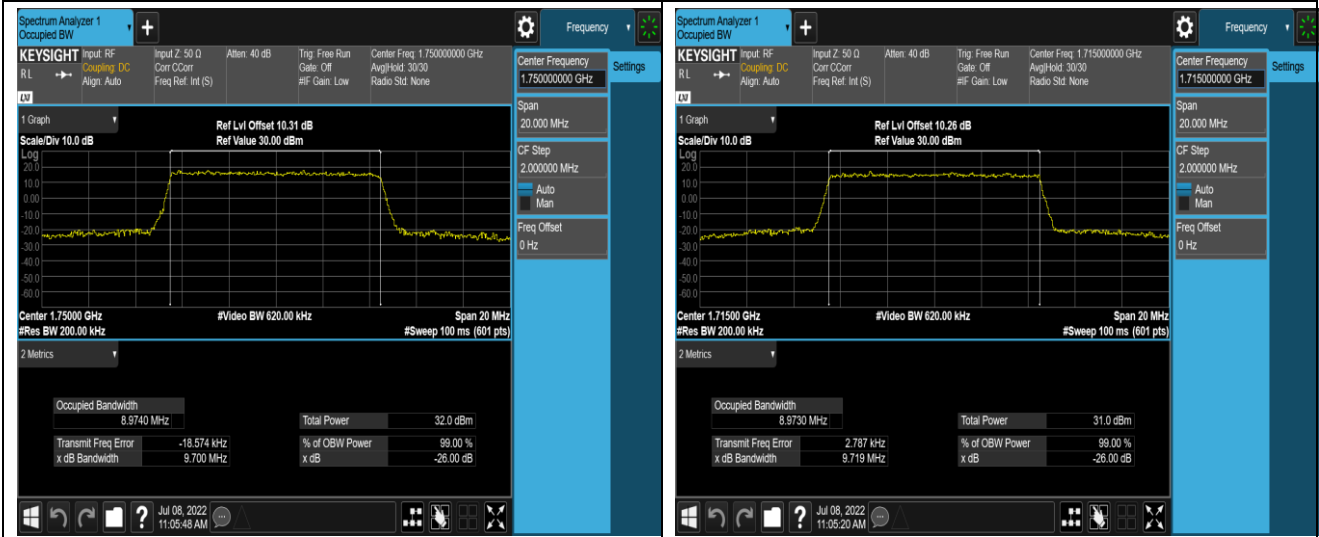

Band4-10MHz-QPSK-20350-50RB#0

Band4-10MHz-16QAM-20000-50RB#0

Band4-10MHz-16QAM-20175-50RB#0

Band4-10MHz-16QAM-20350-50RB#0

Band4-15MHz-QPSK-20025-75RB#0

Band4-15MHz-QPSK-20175-75RB#0

Band4-15MHz-QPSK-20325-75RB#0

Band4-15MHz-16QAM-20025-75RB#0

Band4-15MHz-16QAM-20175-75RB#0

Band4-15MHz-16QAM-20325-75RB#0

Band4-20MHz-QPSK-20050-100RB#0

Band4-20MHz-QPSK-20175-100RB#0

Band5-1.4MHz-QPSK-20643-6RB#0

Band5-1.4MHz-16QAM-20407-6RB#0