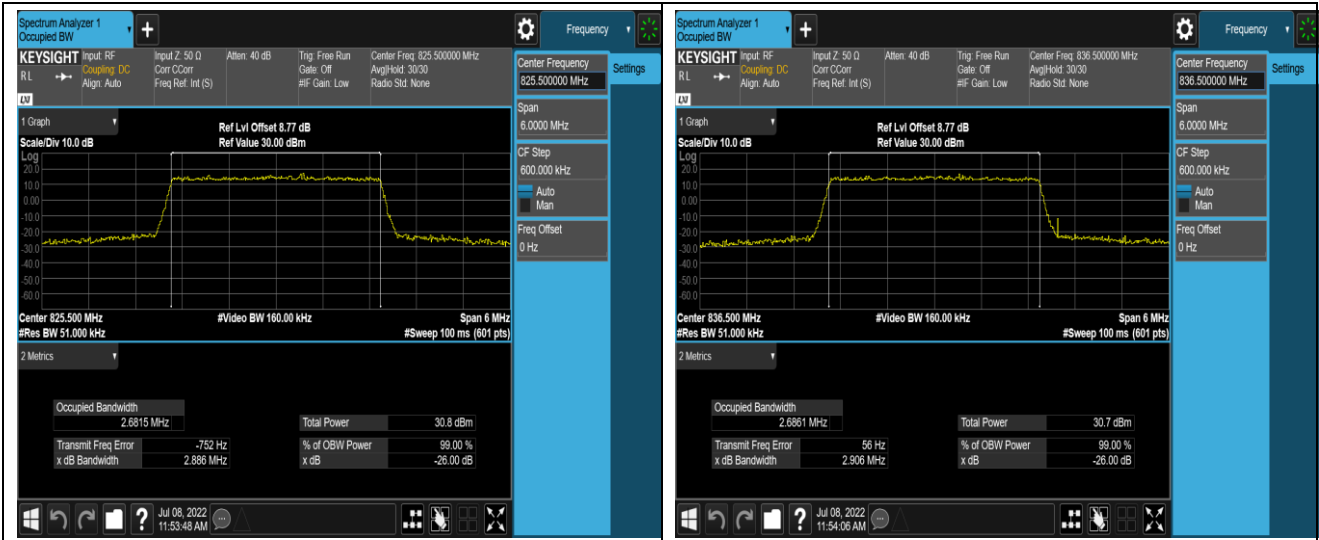

Band5-3MHz-QPSK-20415-15RB#0

Band5-3MHz-QPSK-20525-15RB#0

Band5-3MHz-QPSK-20635-15RB#0

Band5-3MHz-16QAM-20415-15RB#0