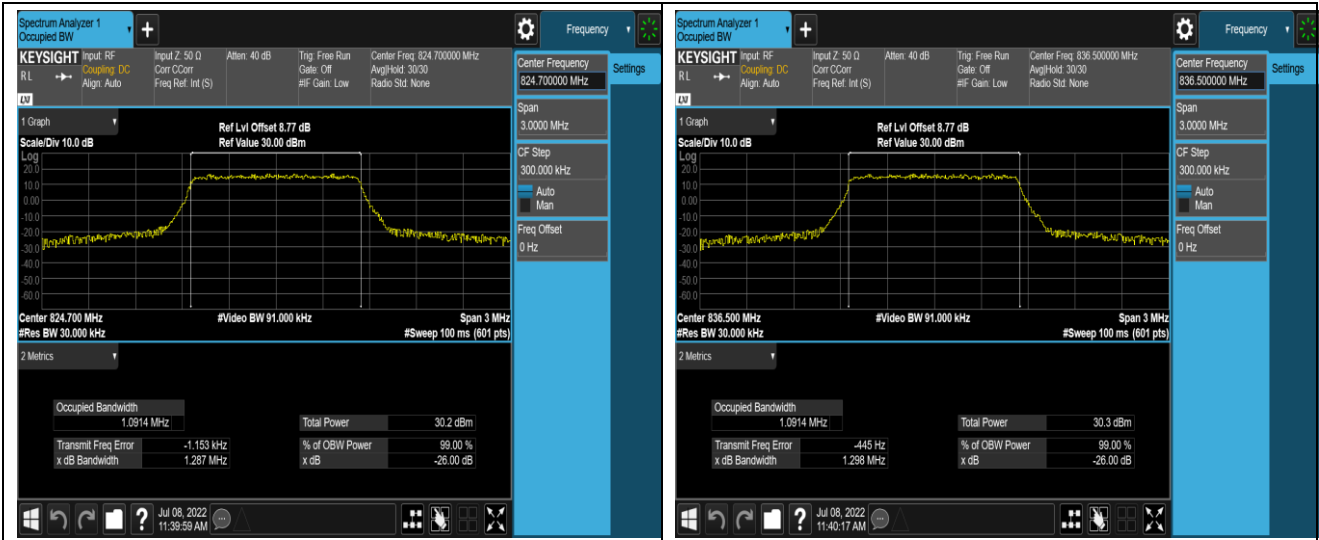

Band4-15MHz-16QAM-20025-75RB#0

Band4-15MHz-16QAM-20175-75RB#0

Band4-15MHz-16QAM-20325-75RB#0

Band4-20MHz-QPSK-20050-100RB#0

Band4-20MHz-QPSK-20175-100RB#0

Band5-1.4MHz-QPSK-20643-6RB#0

Band5-1.4MHz-16QAM-20407-6RB#0