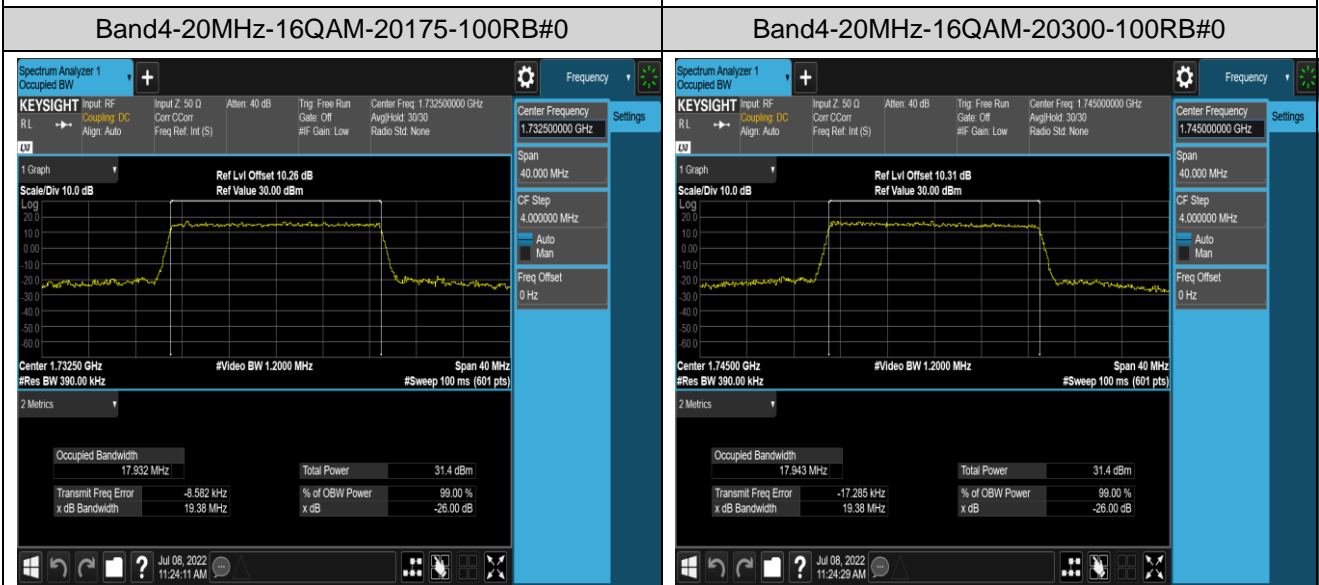

Band4-15MHz-16QAM-20025-75RB#0

Band4-15MHz-16QAM-20175-75RB#0

Band4-15MHz-16QAM-20325-75RB#0

Band4-20MHz-QPSK-20050-100RB#0

Band4-20MHz-QPSK-20175-100RB#0

Band5-1.4MHz-QPSK-20643-6RB#0

Band5-1.4MHz-16QAM-20407-6RB#0