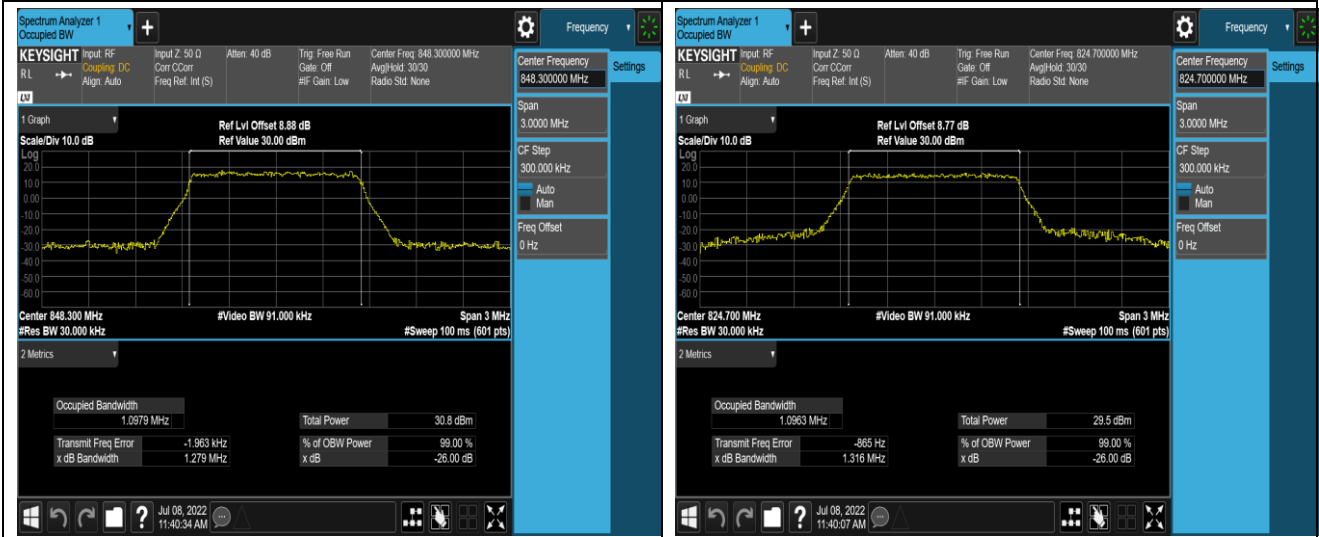

Band4-15MHz-16QAM-20025-75RB#0

Band4-15MHz-16QAM-20175-75RB#0

Band4-15MHz-16QAM-20325-75RB#0

Band4-20MHz-QPSK-20050-100RB#0

Band4-20MHz-QPSK-20175-100RB#0

Band5-1.4MHz-QPSK-20643-6RB#0

Band5-1.4MHz-16QAM-20407-6RB#0