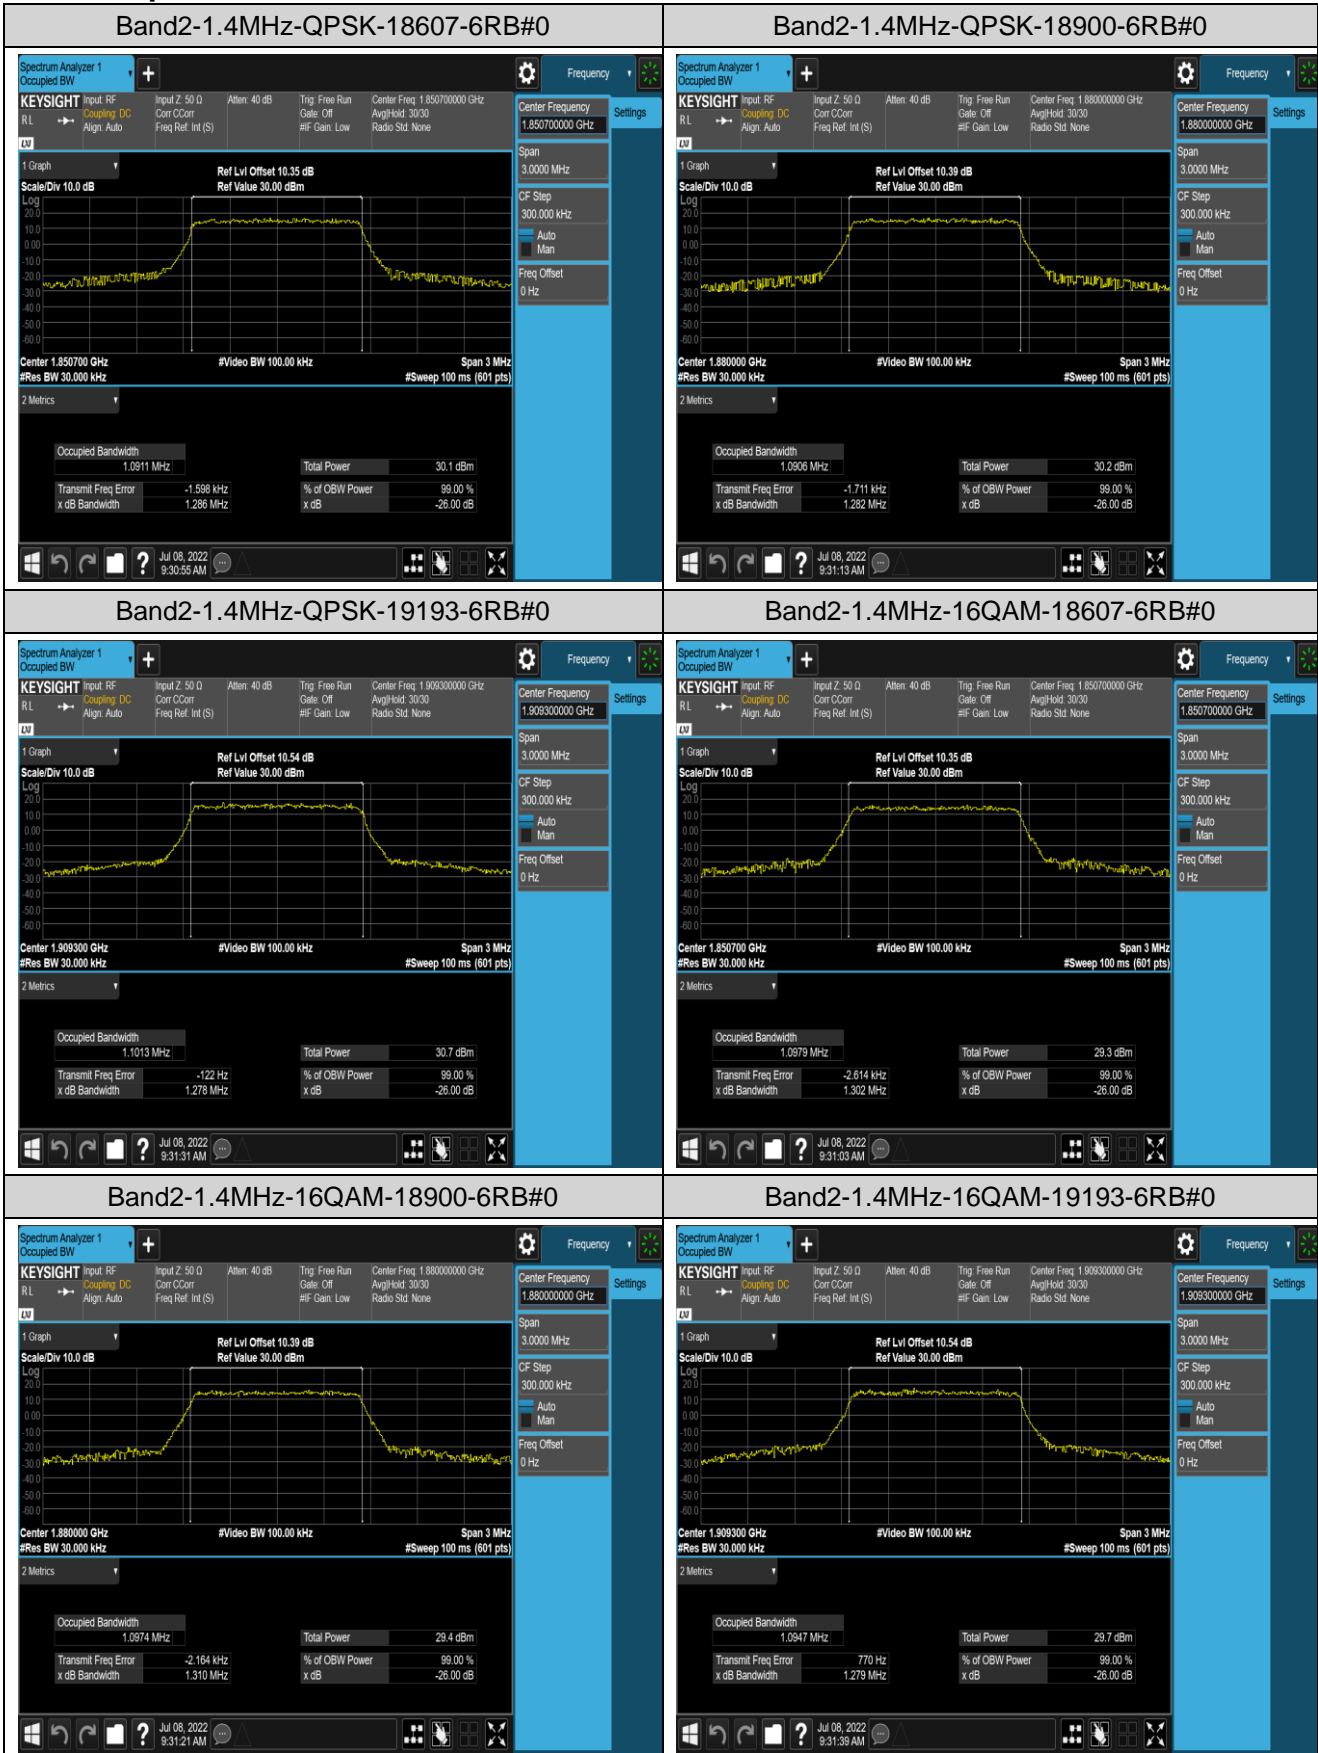

Test Graphs