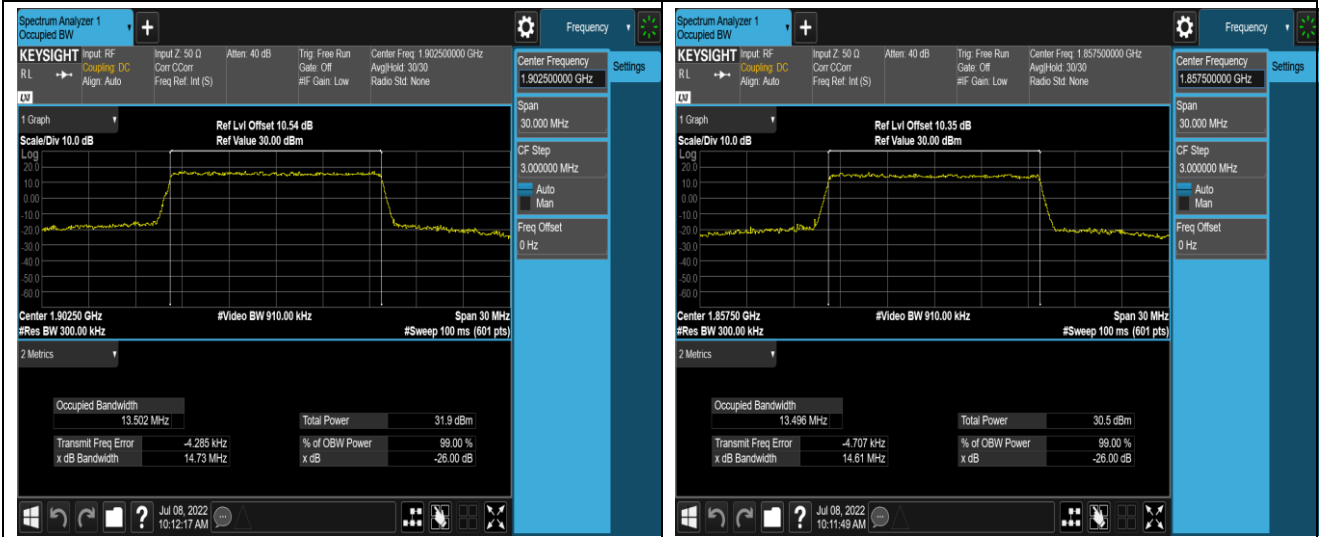

Band2-10MHz-16QAM-18650-50RB#0

Band2-10MHz-16QAM-18900-50RB#0

Band2-10MHz-16QAM-19150-50RB#0

Band2-15MHz-QPSK-18675-75RB#0

Band2-15MHz-QPSK-18900-75RB#0

Band2-15MHz-QPSK-19125-75RB#0

Band2-15MHz-16QAM-18675-75RB#0