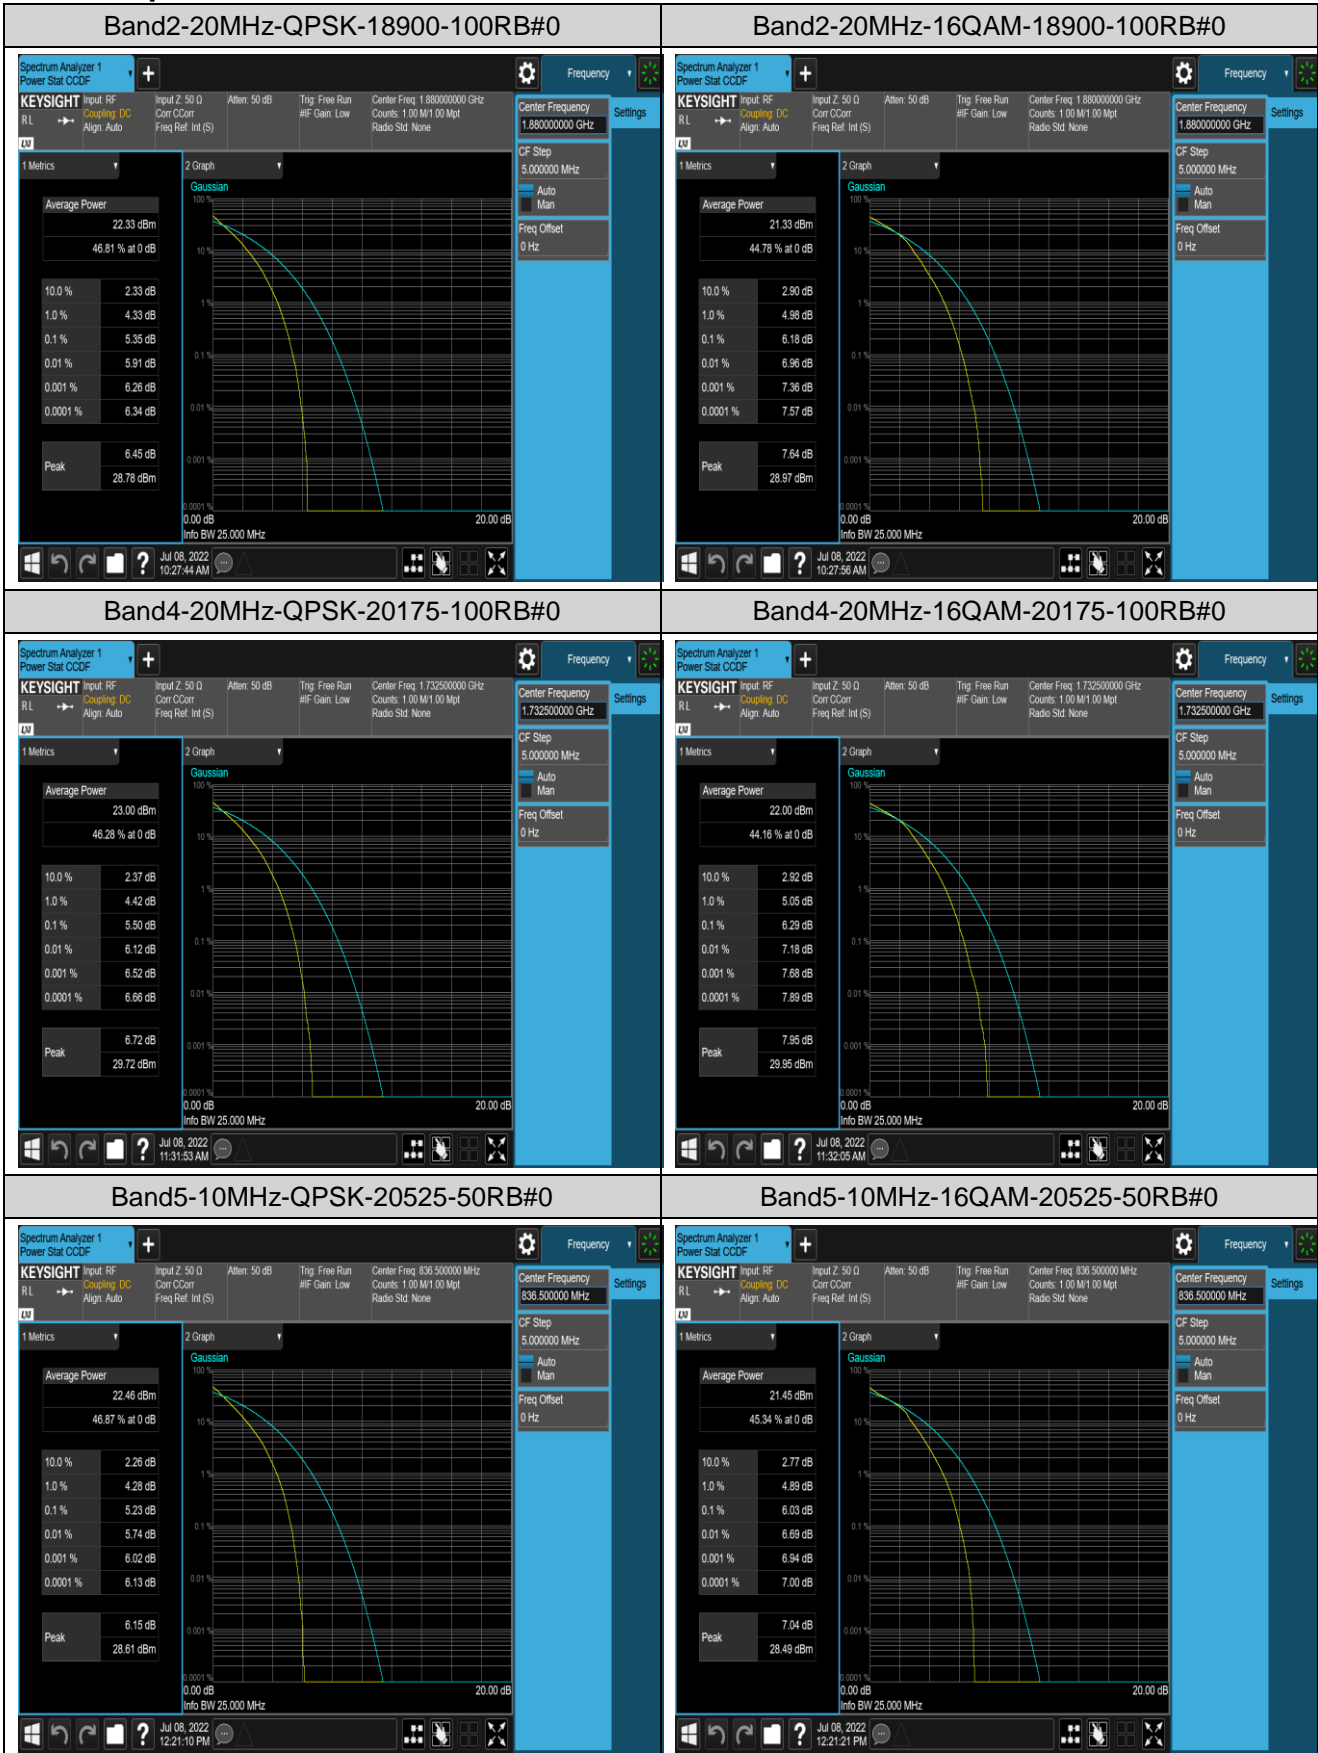

Test Graphs