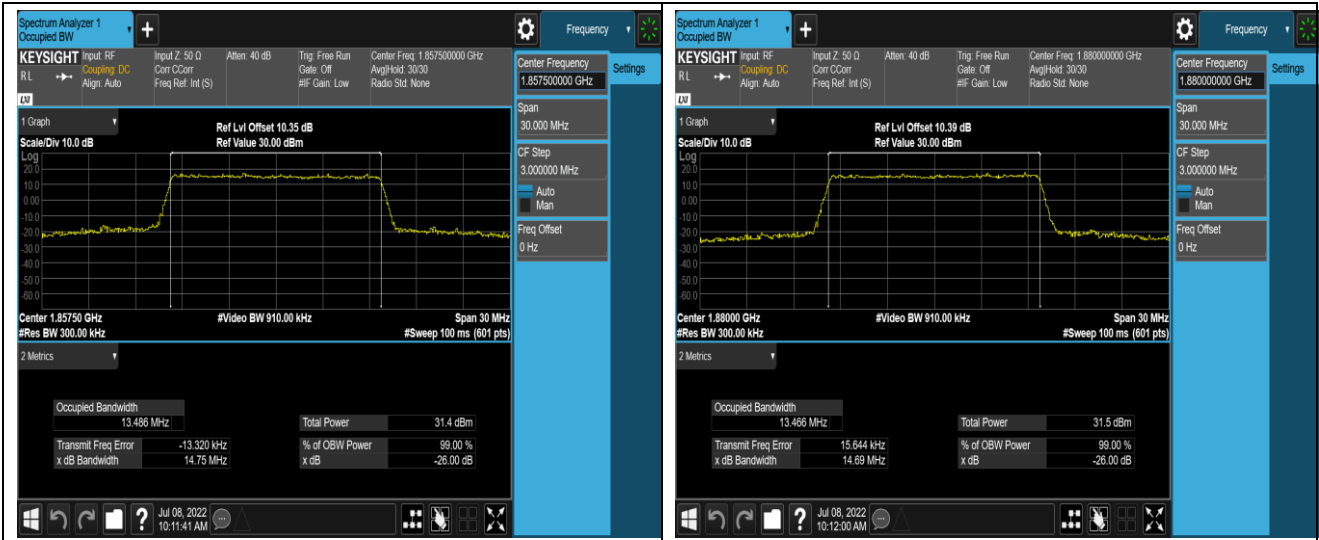

Band2-10MHz-16QAM-18650-50RB#0

Band2-10MHz-16QAM-18900-50RB#0

Band2-10MHz-16QAM-19150-50RB#0

Band2-15MHz-QPSK-18675-75RB#0

Band2-15MHz-QPSK-18900-75RB#0

Band2-15MHz-QPSK-19125-75RB#0

Band2-15MHz-16QAM-18675-75RB#0