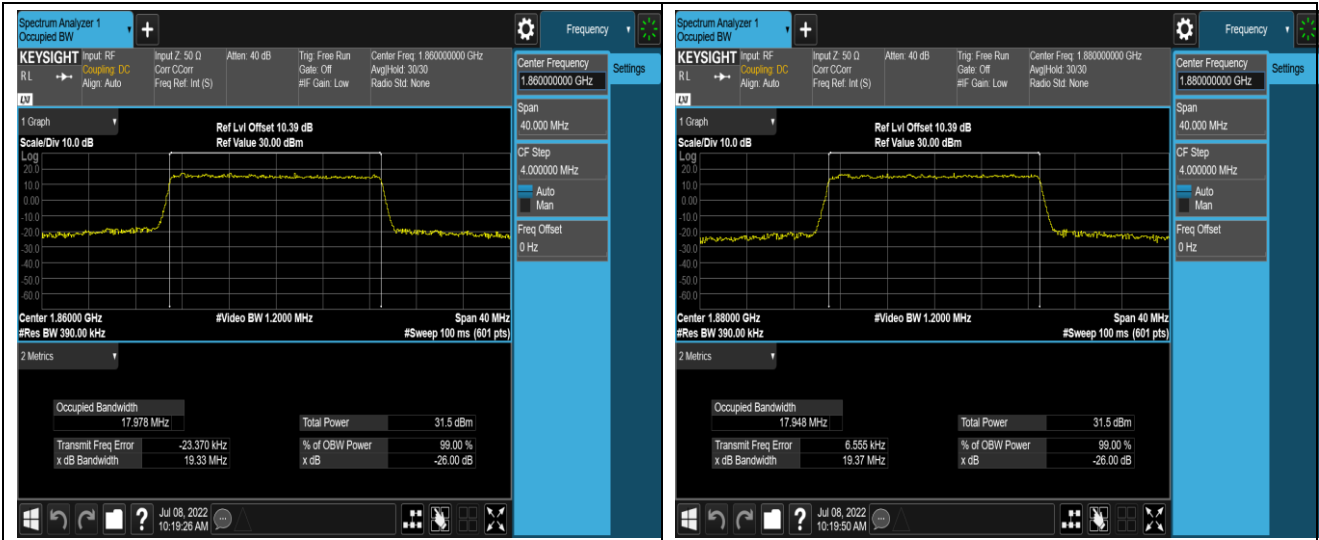

Band2-20MHz-QPSK-18700-100RB#0

Band2-20MHz-QPSK-18900-100RB#0

Band2-20MHz-QPSK-19100-100RB#0

Band2-20MHz-16QAM-18700-100RB#0