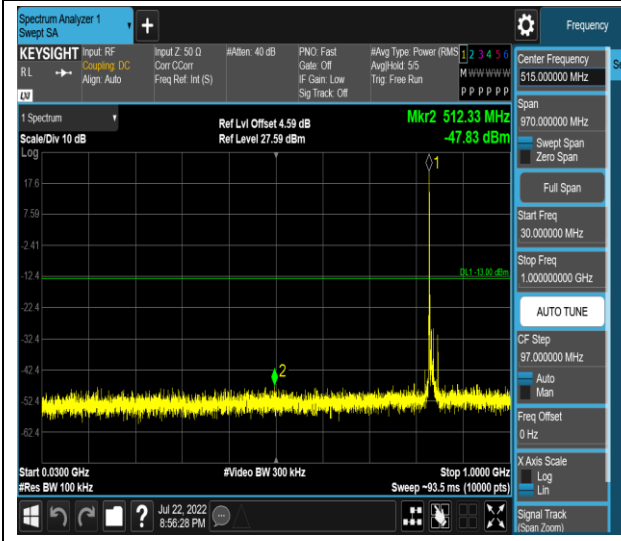

Band5-10MHz-16QAM-20525-1RB#0-Range1:30~1000MHz

Band5-10MHz-16QAM-20525-1RB#0-Range2:1000~10000MHz