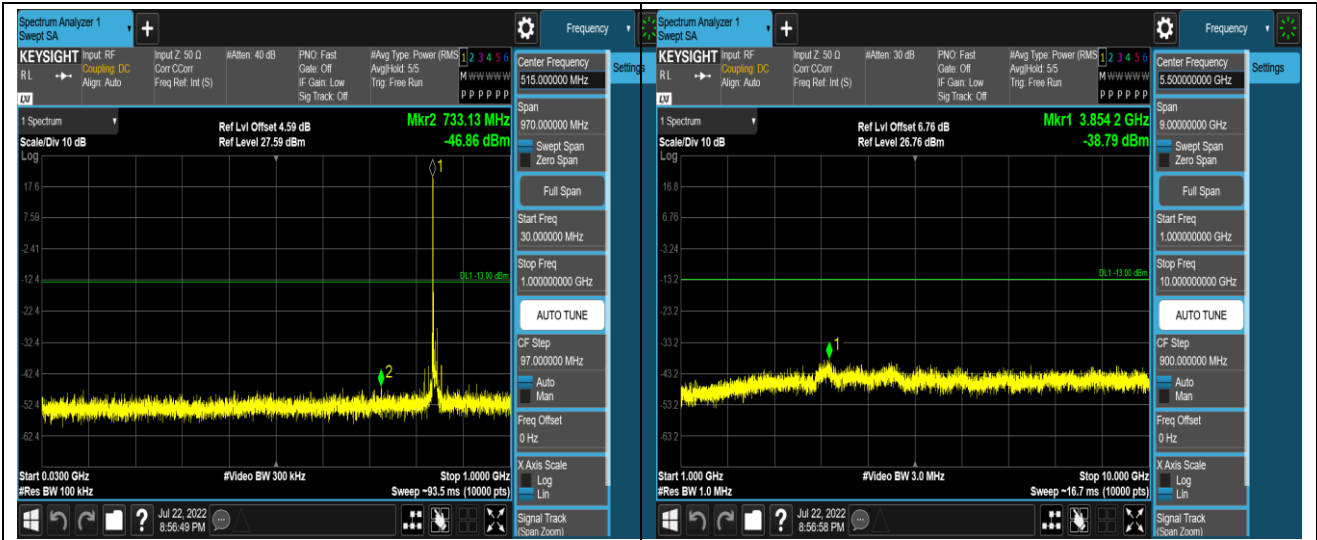

Band5-1.4MHz-16QAM-20525-1RB#0-Range2:1000~10000MHz

Band5-1.4MHz-16QAM-20643-1RB#0-Range1:30~1000MHz

Band5-1.4MHz-16QAM-20643-1RB#0-Range2:1000~10000MHz

Band5-10MHz-16QAM-20450-1RB#0-Range1:30~1000MHz

Band5-10MHz-16QAM-20450-1RB#0-Range2:1000~10000MHz