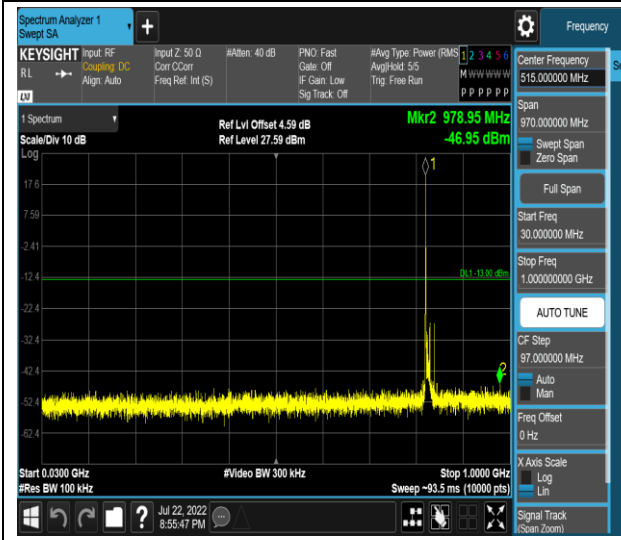

Band5-1.4MHz-16QAM-20525-1RB#0-Range2:1000~10000MHz

Band5-1.4MHz-16QAM-20643-1RB#0-Range1:30~1000MHz

Band5-1.4MHz-16QAM-20643-1RB#0-Range2:1000~10000MHz

Band5-10MHz-16QAM-20450-1RB#0-Range1:30~1000MHz

Band5-10MHz-16QAM-20450-1RB#0-Range2:1000~10000MHz