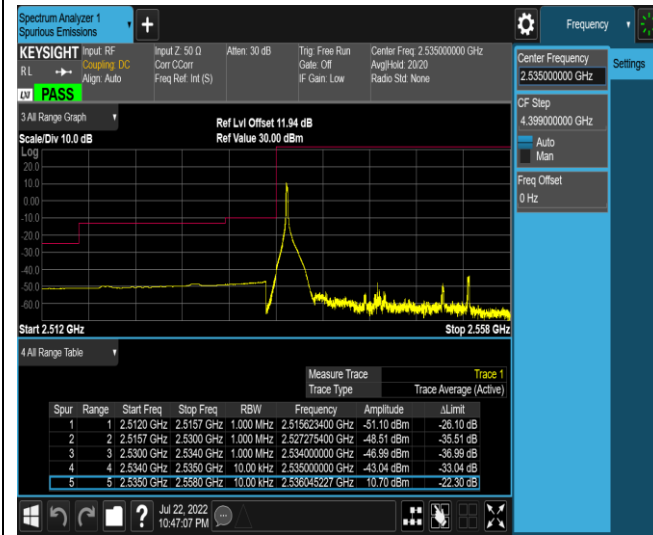

Band41-20MHz-QPSK-41140-1RB#99

Band41-20MHz-QPSK-41140-100RB#0

Band41-20MHz-16QAM-40140-1RB#0

Band41-20MHz-16QAM-40140-1RB#99

Band41-20MHz-16QAM-40140-100RB#0

Band41-20MHz-16QAM-41140-1RB#0

Band41-20MHz-16QAM-41140-1RB#99

Band41-20MHz-16QAM-41140-100RB#0

## Appendix E: Conducted Spurious Emission