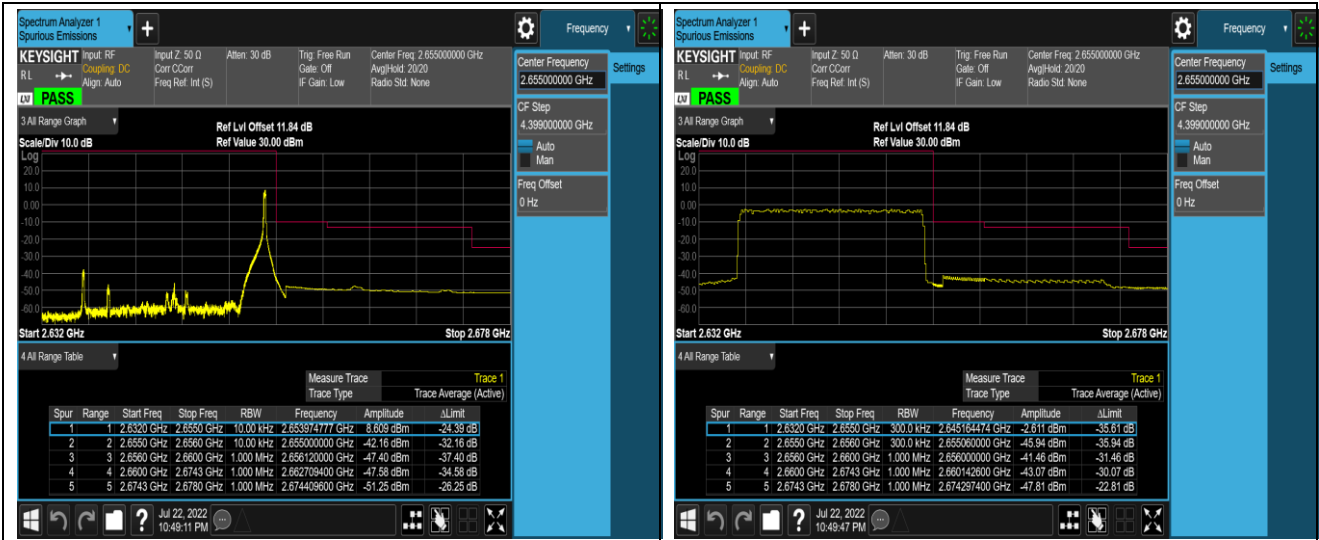

Band41-20MHz-QPSK-41140-1RB#99

Band41-20MHz-QPSK-41140-100RB#0

Band41-20MHz-16QAM-40140-1RB#0

Band41-20MHz-16QAM-40140-1RB#99

Band41-20MHz-16QAM-40140-100RB#0

Band41-20MHz-16QAM-41140-1RB#0

Band41-20MHz-16QAM-41140-1RB#99

## Appendix E: Conducted Spurious Emission