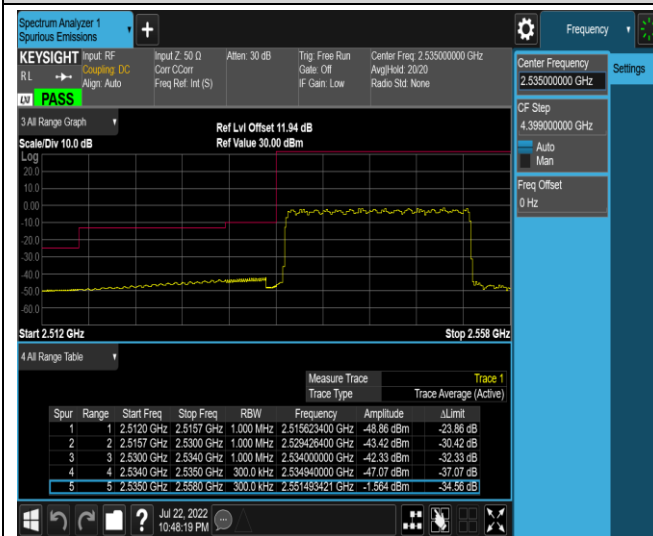

Band41-20MHz-QPSK-41140-1RB#99

Band41-20MHz-QPSK-41140-100RB#0

Band41-20MHz-16QAM-40140-1RB#0

Band41-20MHz-16QAM-40140-1RB#99

Band41-20MHz-16QAM-40140-100RB#0

Band41-20MHz-16QAM-41140-1RB#0

Band41-20MHz-16QAM-41140-1RB#99

Band41-20MHz-16QAM-41140-100RB#0

## Appendix E: Conducted Spurious Emission