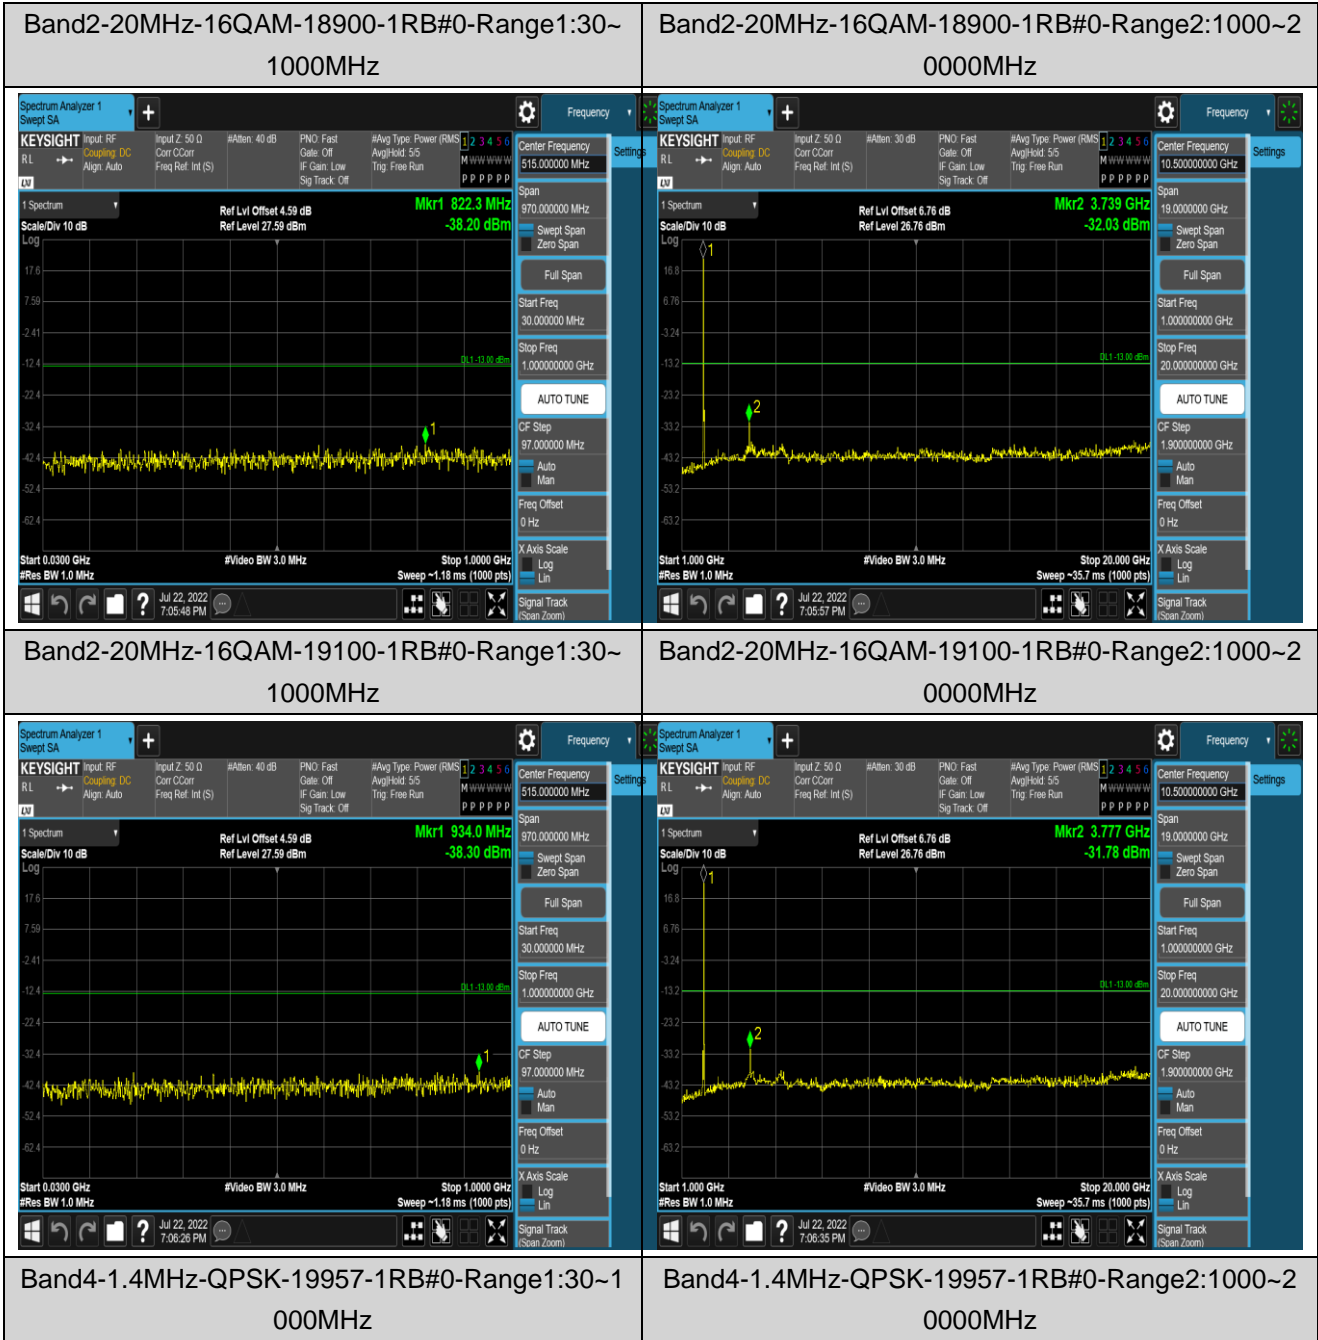

Remark: All bandwidth and all modulation had been tested, but only the worst case data displayed in this report.

Test Graphs

Band2-1.4MHz-16QAM-18607-1RB#0-Range1:30~1000MHz

Band2-1.4MHz-16QAM-18607-1RB#0-Range2:1000~20000MHz

Band2-1.4MHz-16QAM-18900-1RB#0-Range1:30~1000MHz

Band2-1.4MHz-16QAM-18900-1RB#0-Range2:1000~20000MHz

Band2-20MHz-QPSK-19100-1RB#0-Range1:30~1000MHz

Band2-20MHz-QPSK-19100-1RB#0-Range2:1000~20000MHz

Band2-20MHz-16QAM-18700-1RB#0-Range1:30~1000MHz

Band2-20MHz-16QAM-18700-1RB#0-Range2:1000~20000MHz

Band4-1.4MHz-QPSK-20175-1RB#0-Range1:30~1000MHz

Band4-1.4MHz-QPSK-20175-1RB#0-Range2:1000~20000MHz

Band4-1.4MHz-QPSK-20393-1RB#0-Range1:30~1000MHz

Band4-1.4MHz-QPSK-20393-1RB#0-Range2:1000~20000MHz