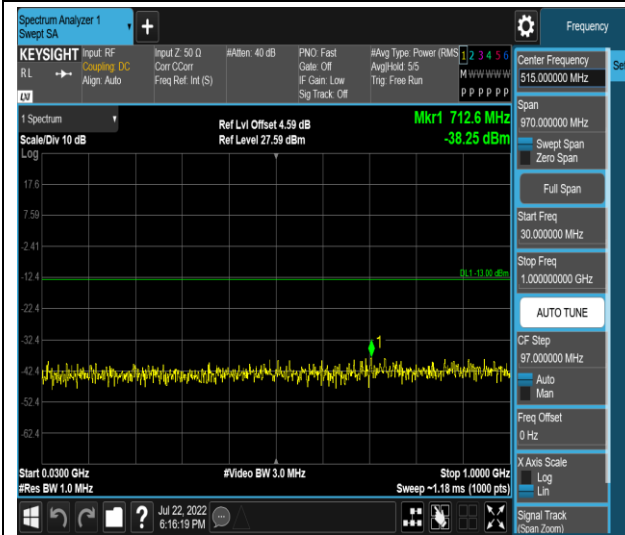

Remark: All bandwidth and all modulation had been tested, but only the worst case data displayed in this report.

Test Graphs

Band2-1.4MHz-16QAM-18607-1RB#0-Range1:30~1000MHz

Band2-1.4MHz-16QAM-18607-1RB#0-Range2:1000~20000MHz