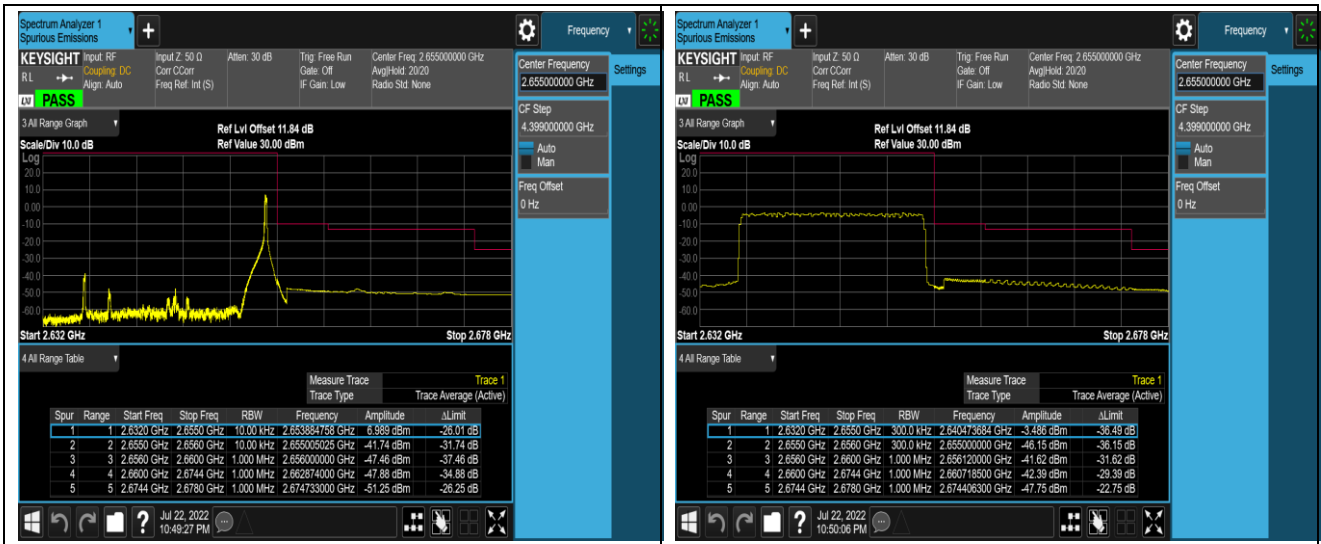

Band41-20MHz-QPSK-41140-1RB#99

Band41-20MHz-QPSK-41140-100RB#0

Band41-20MHz-16QAM-40140-1RB#0

Band41-20MHz-16QAM-40140-1RB#99

Band41-20MHz-16QAM-40140-100RB#0

Band41-20MHz-16QAM-41140-1RB#0

Band41-20MHz-16QAM-41140-1RB#99

## Appendix E: Conducted Spurious Emission