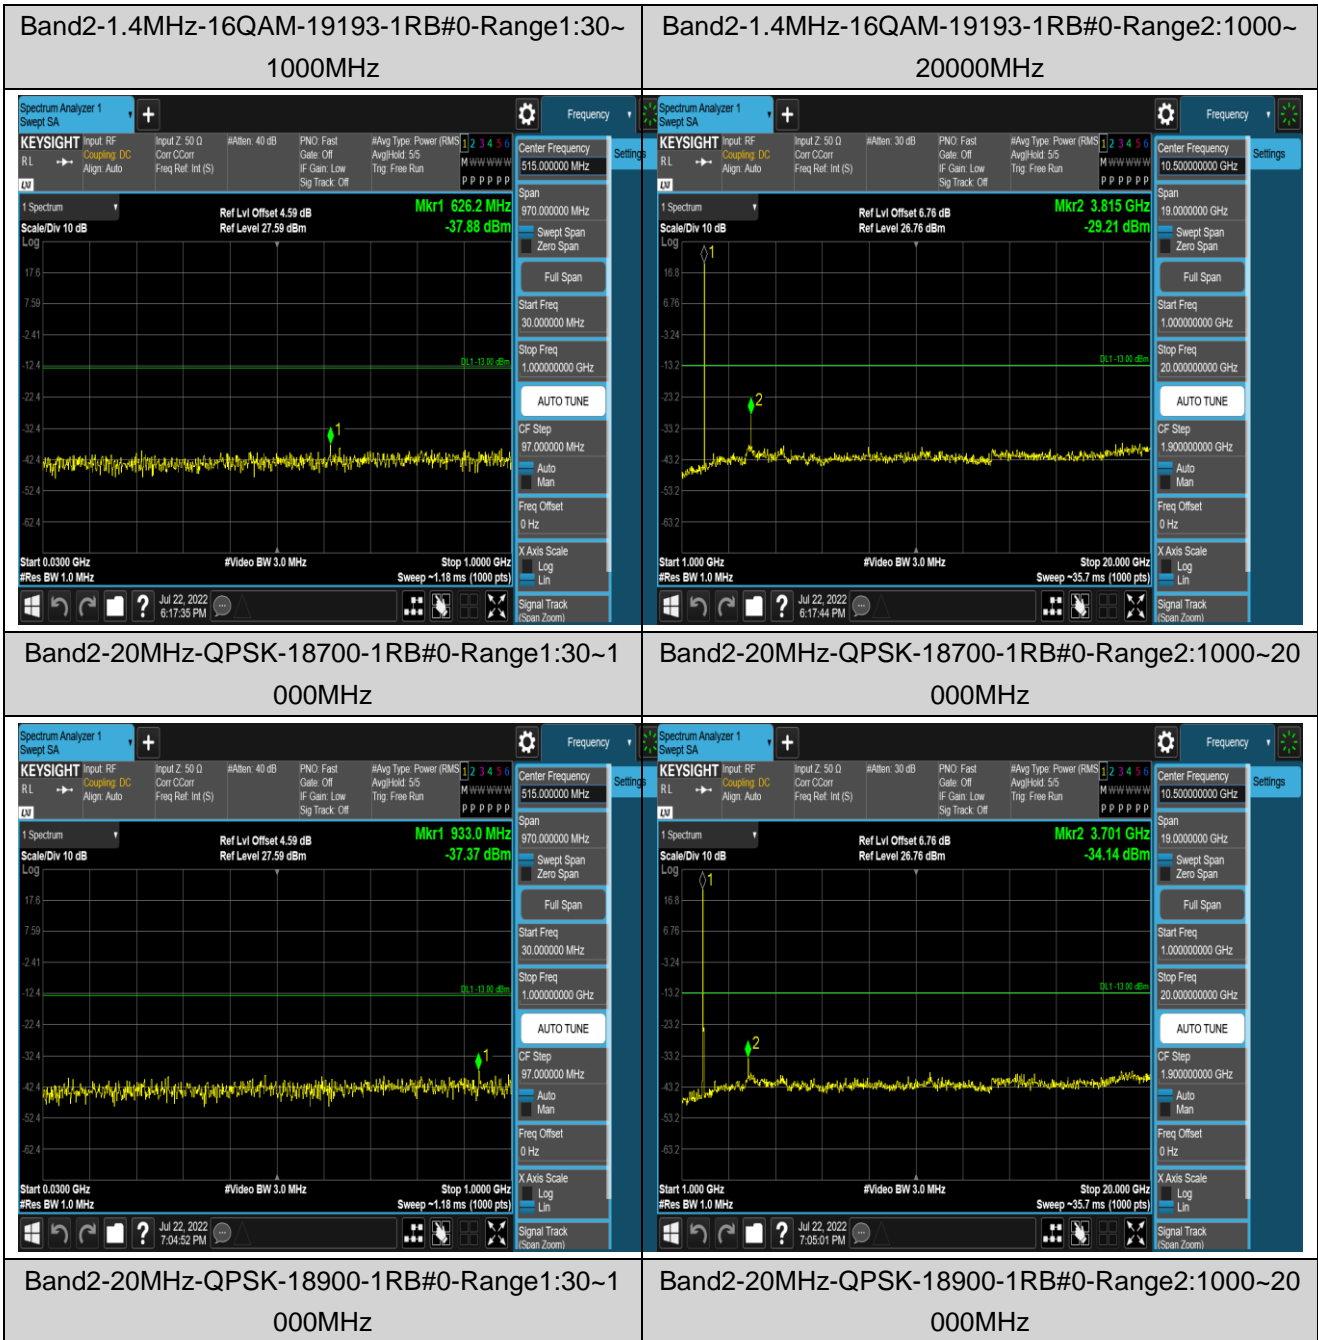

Remark: All bandwidth and all modulation had been tested, but only the worst case data displayed in this report.

Test Graphs

Band2-1.4MHz-16QAM-18607-1RB#0-Range1:30~1000MHz

Band2-1.4MHz-16QAM-18607-1RB#0-Range2:1000~20000MHz

Band2-1.4MHz-16QAM-18900-1RB#0-Range1:30~1000MHz

Band2-1.4MHz-16QAM-18900-1RB#0-Range2:1000~20000MHz

Band2-20MHz-QPSK-19100-1RB#0-Range1:30~1000MHz

Band2-20MHz-QPSK-19100-1RB#0-Range2:1000~20000MHz

Band2-20MHz-16QAM-18700-1RB#0-Range1:30~1000MHz