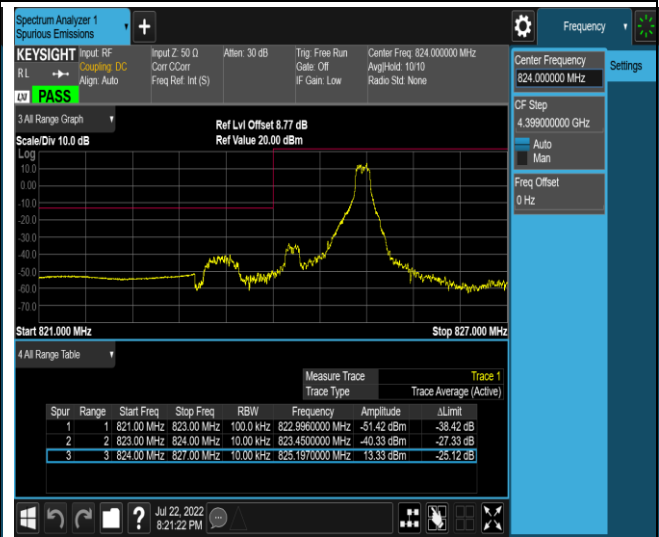

Band5-1.4MHz-16QAM-20407-1RB#5

Band5-1.4MHz-16QAM-20643-1RB#0