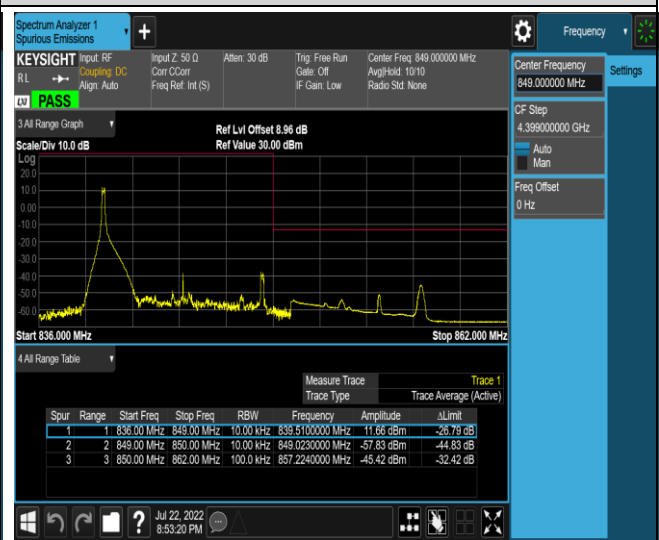

Band5-10MHz-QPSK-20450-50RB#0

Band5-10MHz-QPSK-20600-1RB#0

Band5-10MHz-QPSK-20600-1RB#49

Band5-10MHz-QPSK-20600-50RB#0

Band5-10MHz-16QAM-20450-1RB#0

Band5-10MHz-16QAM-20450-1RB#49

Band5-10MHz-16QAM-20450-50RB#0

Band5-10MHz-16QAM-20600-1RB#0

Band5-10MHz-16QAM-20600-1RB#49

Band5-10MHz-16QAM-20600-50RB#0

Band7-20MHz-16QAM-20850-1RB#0

Band7-20MHz-16QAM-20850-1RB#99

Band7-20MHz-16QAM-20850-100RB#0

Band7-20MHz-16QAM-21350-1RB#0