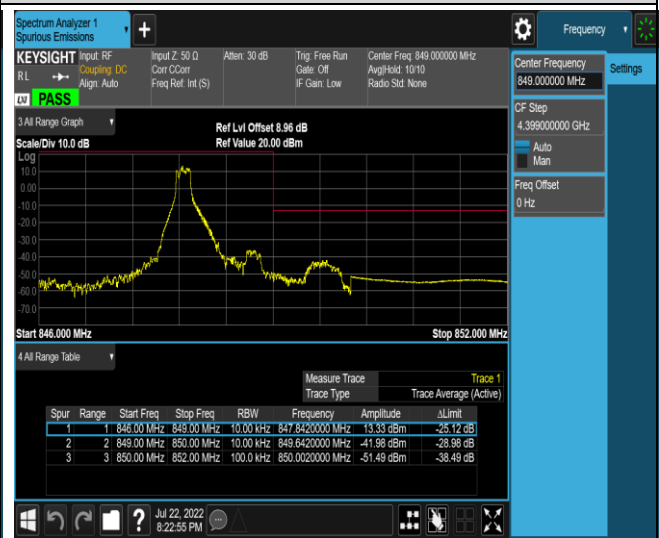

Band5-1.4MHz-16QAM-20407-1RB#5

Band5-1.4MHz-16QAM-20407-6RB#0

Band5-1.4MHz-16QAM-20643-1RB#0

Band5-1.4MHz-16QAM-20643-1RB#5

Band5-1.4MHz-16QAM-20643-6RB#0

Band5-10MHz-QPSK-20450-1RB#0

Band5-10MHz-QPSK-20450-1RB#49

Band5-10MHz-QPSK-20450-50RB#0

Band5-10MHz-QPSK-20600-1RB#0

Band5-10MHz-QPSK-20600-1RB#49

Band5-10MHz-QPSK-20600-50RB#0

Band5-10MHz-16QAM-20450-1RB#0

Band5-10MHz-16QAM-20450-1RB#49

Band5-10MHz-16QAM-20450-50RB#0