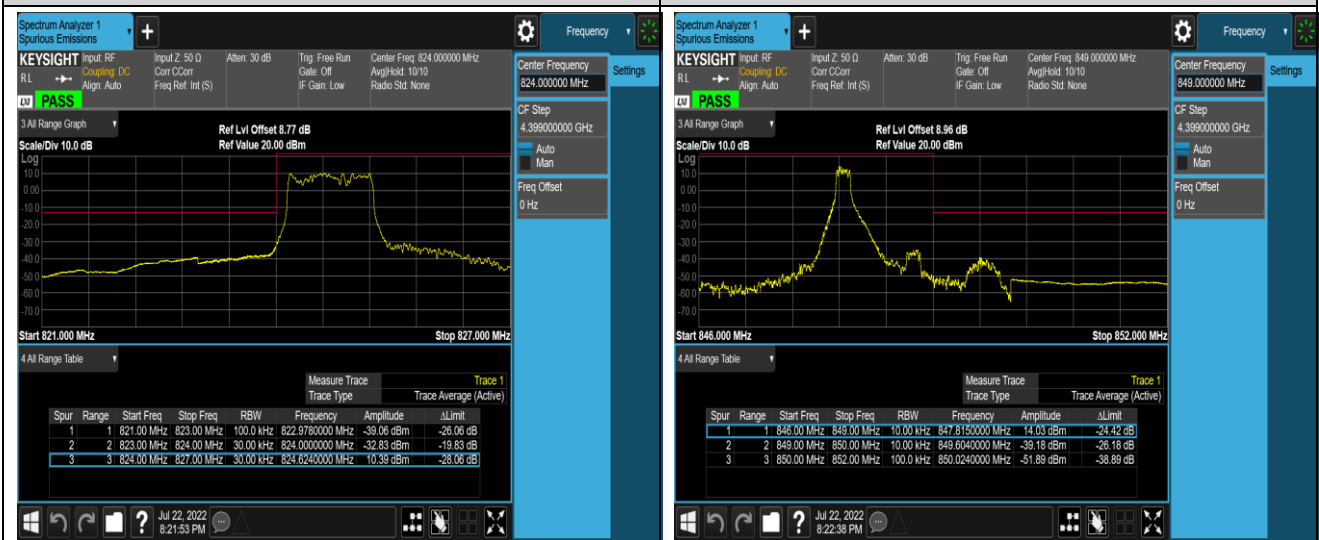

Band5-1.4MHz-QPSK-20407-1RB#0

Band5-1.4MHz-QPSK-20407-1RB#5

Band5-1.4MHz-QPSK-20407-6RB#0

Band5-1.4MHz-QPSK-20643-1RB#0

Band5-1.4MHz-QPSK-20643-1RB#5

Band5-1.4MHz-QPSK-20643-6RB#0

Band5-1.4MHz-16QAM-20407-1RB#0

Band5-1.4MHz-16QAM-20407-1RB#5

Band5-1.4MHz-16QAM-20407-6RB#0

Band5-1.4MHz-16QAM-20643-1RB#0

Band5-1.4MHz-16QAM-20643-1RB#5

Band5-1.4MHz-16QAM-20643-6RB#0

Band5-10MHz-QPSK-20450-1RB#0

Band5-10MHz-QPSK-20450-1RB#49