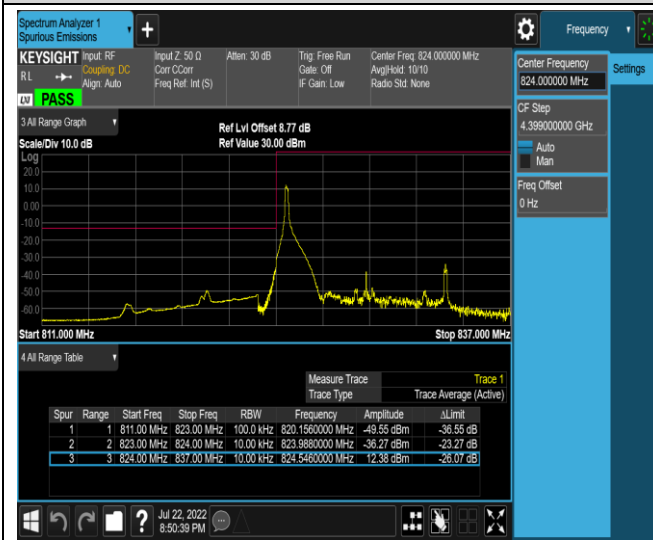

Band5-1.4MHz-16QAM-20407-1RB#5

Band5-1.4MHz-16QAM-20407-6RB#0

Band5-1.4MHz-16QAM-20643-1RB#0

Band5-1.4MHz-16QAM-20643-1RB#5

Band5-1.4MHz-16QAM-20643-6RB#0

Band5-10MHz-QPSK-20450-1RB#0

Band5-10MHz-QPSK-20450-1RB#49

Band5-10MHz-QPSK-20450-50RB#0

Band5-10MHz-QPSK-20600-1RB#0

Band5-10MHz-QPSK-20600-1RB#49

Band5-10MHz-QPSK-20600-50RB#0

Band5-10MHz-16QAM-20450-1RB#0

Band5-10MHz-16QAM-20450-1RB#49

Band5-10MHz-16QAM-20450-50RB#0