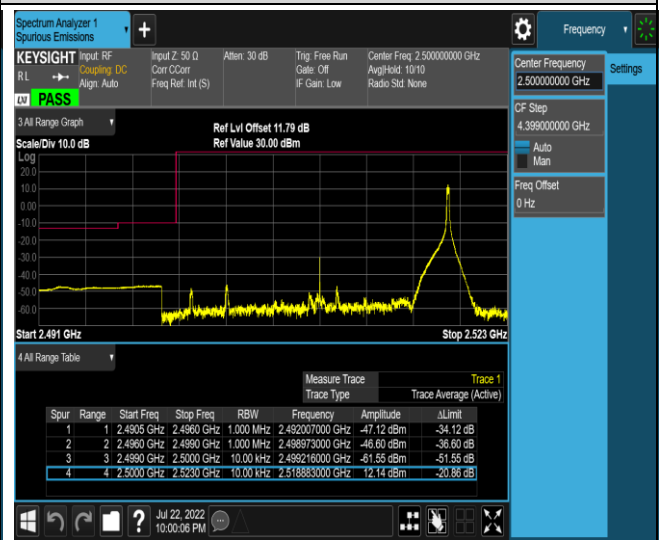

Band5-10MHz-16QAM-20600-1RB#0

Band5-10MHz-16QAM-20600-1RB#49

Band5-10MHz-16QAM-20600-50RB#0

Band7-20MHz-16QAM-20850-1RB#0

Band7-20MHz-16QAM-20850-1RB#99

Band7-20MHz-16QAM-20850-100RB#0

Band7-20MHz-16QAM-21350-1RB#0