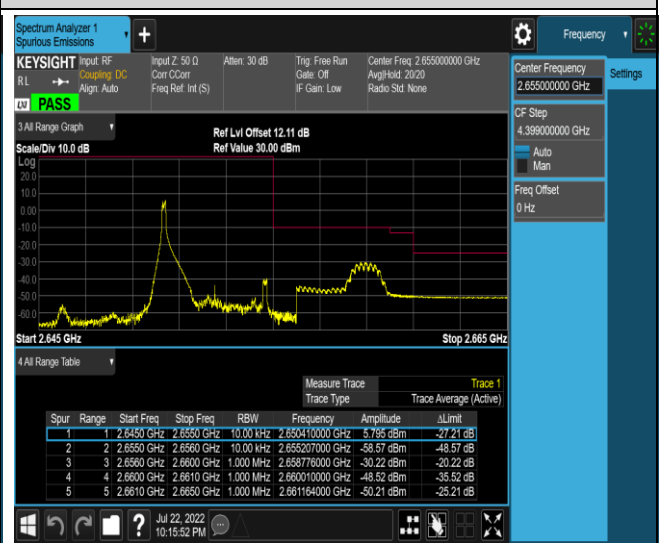

Band41-5MHz-QPSK-41215-1RB#0

Band41-5MHz-QPSK-41215-25RB#0