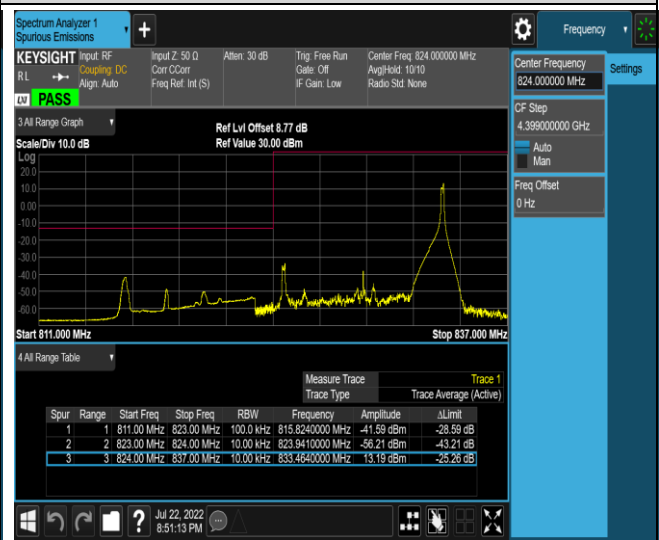

Band5-10MHz-QPSK-20450-1RB#49

Band5-10MHz-QPSK-20600-1RB#0