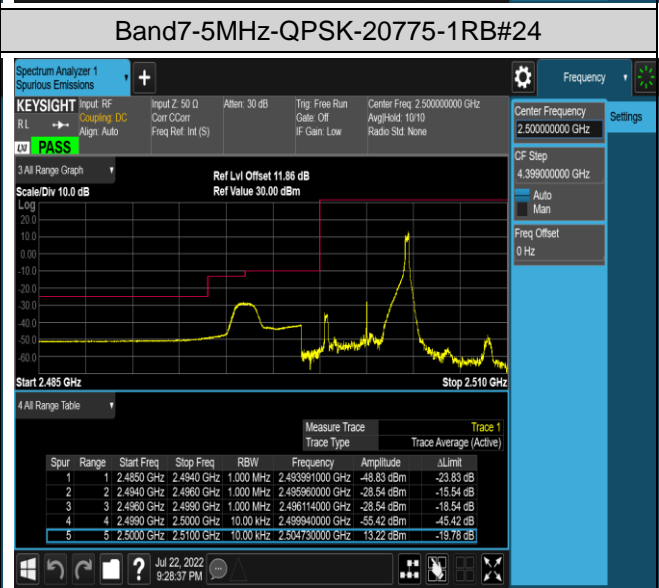

Band5-10MHz-QPSK-20450-50RB#0

Band5-10MHz-QPSK-20600-1RB#0

Band5-10MHz-QPSK-20600-1RB#49

Band5-10MHz-QPSK-20600-50RB#0

Band5-10MHz-16QAM-20450-1RB#0

Band5-10MHz-16QAM-20450-1RB#49

Band5-10MHz-16QAM-20450-50RB#0

Band5-10MHz-16QAM-20600-1RB#0

Band5-10MHz-16QAM-20600-1RB#49

Band5-10MHz-16QAM-20600-50RB#0

Band7-20MHz-16QAM-20850-1RB#0

Band7-20MHz-16QAM-20850-1RB#99

Band7-20MHz-16QAM-20850-100RB#0

Band7-20MHz-16QAM-21350-1RB#0