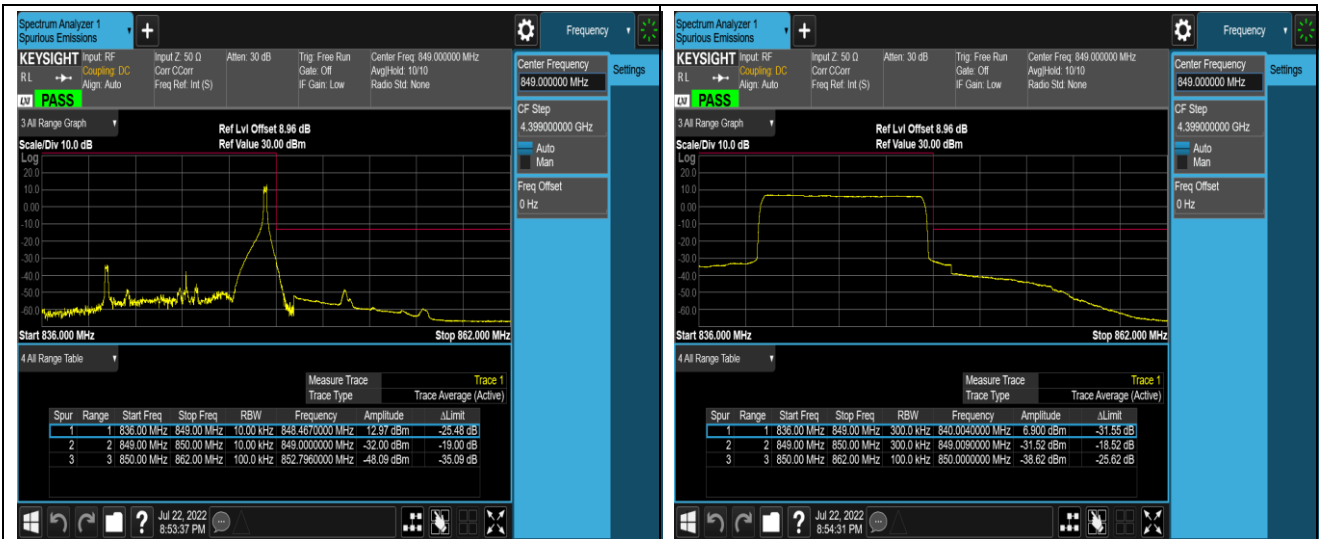

Band5-10MHz-QPSK-20450-50RB#0

Band5-10MHz-QPSK-20600-1RB#0

Band5-10MHz-QPSK-20600-1RB#49

Band5-10MHz-QPSK-20600-50RB#0

Band5-10MHz-16QAM-20450-1RB#0

Band5-10MHz-16QAM-20450-1RB#49

Band5-10MHz-16QAM-20450-50RB#0

Band5-10MHz-16QAM-20600-1RB#0

Band5-10MHz-16QAM-20600-1RB#49

Band5-10MHz-16QAM-20600-50RB#0

Band7-20MHz-16QAM-20850-1RB#0

Band7-20MHz-16QAM-20850-1RB#99

Band7-20MHz-16QAM-20850-100RB#0

Band7-20MHz-16QAM-21350-1RB#0