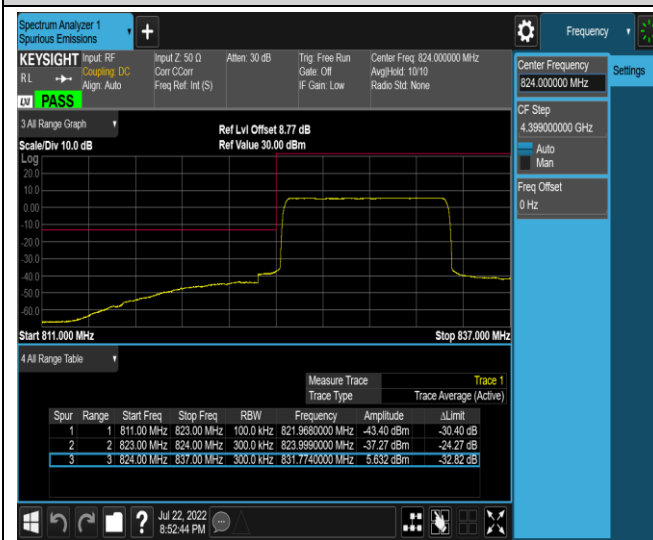

Band5-10MHz-QPSK-20450-50RB#0

Band5-10MHz-QPSK-20600-1RB#0

Band5-10MHz-QPSK-20600-1RB#49

Band5-10MHz-QPSK-20600-50RB#0

Band5-10MHz-16QAM-20450-1RB#0

Band5-10MHz-16QAM-20450-1RB#49

Band5-10MHz-16QAM-20450-50RB#0

Band5-10MHz-16QAM-20600-1RB#0

Band5-10MHz-16QAM-20600-1RB#49

Band5-10MHz-16QAM-20600-50RB#0

Band7-20MHz-16QAM-20850-1RB#0

Band7-20MHz-16QAM-20850-1RB#99

Band7-20MHz-16QAM-20850-100RB#0

Band7-20MHz-16QAM-21350-1RB#0