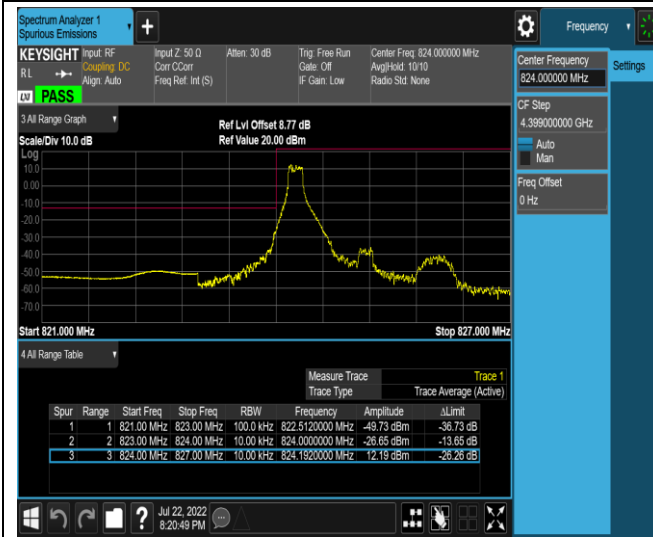

Band5-1.4MHz-QPSK-20407-1RB#0

Band5-1.4MHz-QPSK-20407-1RB#5

Band5-1.4MHz-QPSK-20407-6RB#0

Band5-1.4MHz-QPSK-20643-1RB#0

Band5-1.4MHz-QPSK-20643-1RB#5

Band5-1.4MHz-QPSK-20643-6RB#0

Band5-1.4MHz-16QAM-20407-1RB#0

Band5-1.4MHz-16QAM-20407-1RB#5

Band5-1.4MHz-16QAM-20407-6RB#0

Band5-1.4MHz-16QAM-20643-1RB#0

Band5-1.4MHz-16QAM-20643-1RB#5

Band5-1.4MHz-16QAM-20643-6RB#0

Band5-10MHz-QPSK-20450-1RB#0

Band5-10MHz-QPSK-20450-1RB#49