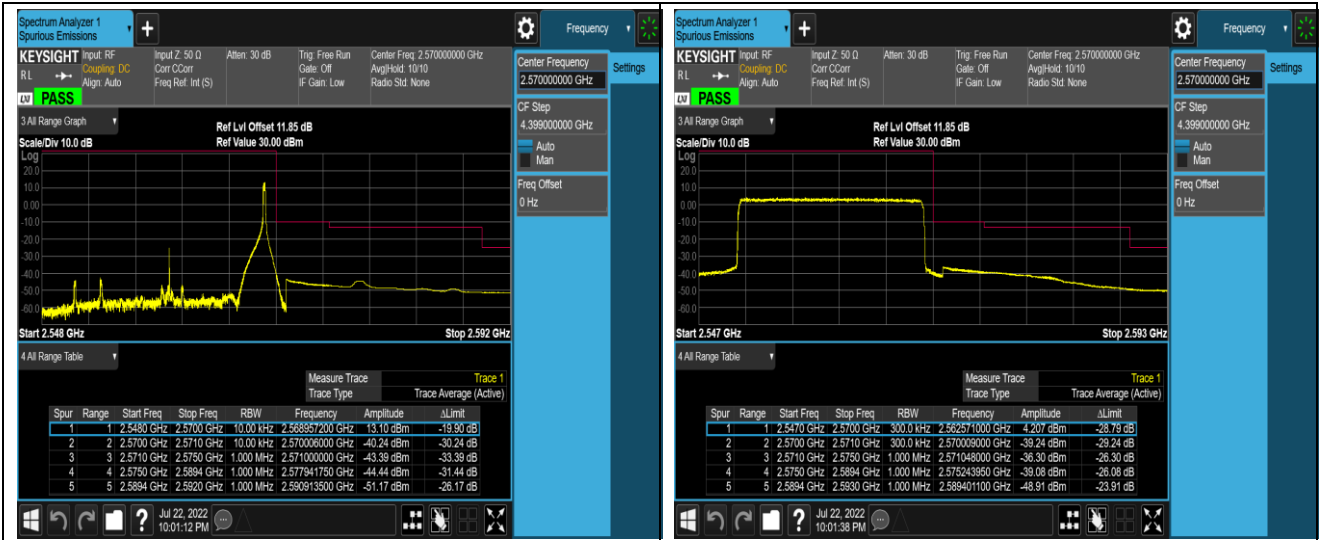

Band5-10MHz-16QAM-20600-1RB#0

Band5-10MHz-16QAM-20600-1RB#49

Band5-10MHz-16QAM-20600-50RB#0

Band7-20MHz-16QAM-20850-1RB#0

Band7-20MHz-16QAM-20850-1RB#99

Band7-20MHz-16QAM-20850-100RB#0

Band7-20MHz-16QAM-21350-1RB#0