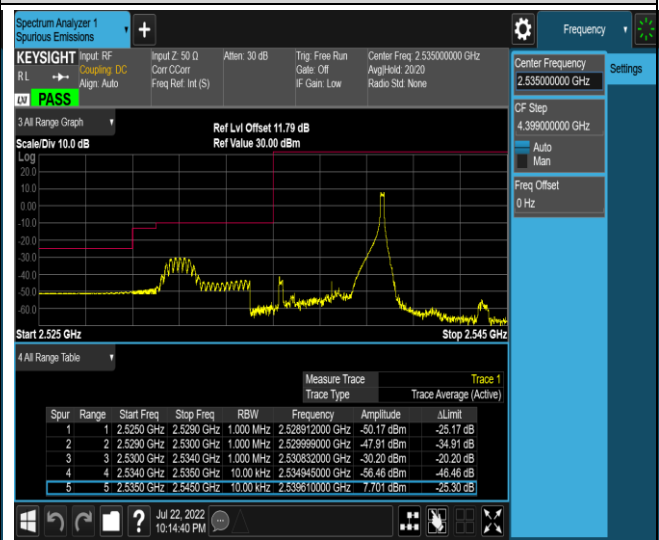

Band41-5MHz-QPSK-40065-1RB#24

Band41-5MHz-QPSK-41215-1RB#0