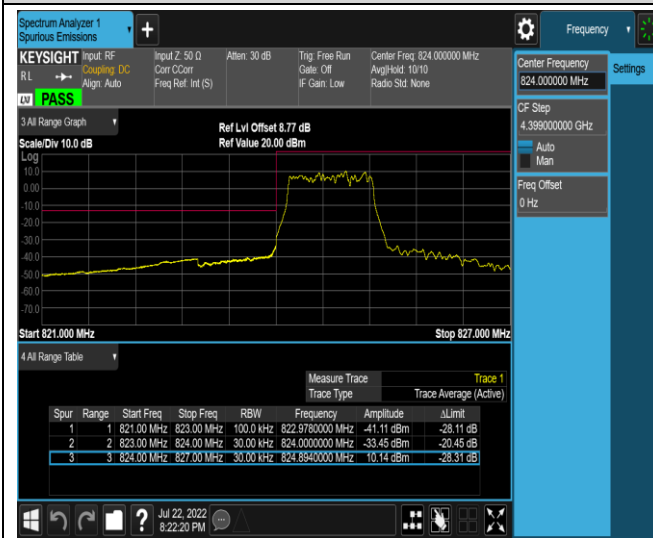

Band5-1.4MHz-QPSK-20407-1RB#0

Band5-1.4MHz-QPSK-20407-1RB#5

Band5-1.4MHz-QPSK-20407-6RB#0

Band5-1.4MHz-QPSK-20643-1RB#0

Band5-1.4MHz-QPSK-20643-1RB#5

Band5-1.4MHz-QPSK-20643-6RB#0

Band5-1.4MHz-16QAM-20407-1RB#0

Band5-1.4MHz-16QAM-20407-1RB#5

Band5-1.4MHz-16QAM-20407-6RB#0

Band5-1.4MHz-16QAM-20643-1RB#0

Band5-1.4MHz-16QAM-20643-1RB#5

Band5-1.4MHz-16QAM-20643-6RB#0

Band5-10MHz-QPSK-20450-1RB#0

Band5-10MHz-QPSK-20450-1RB#49