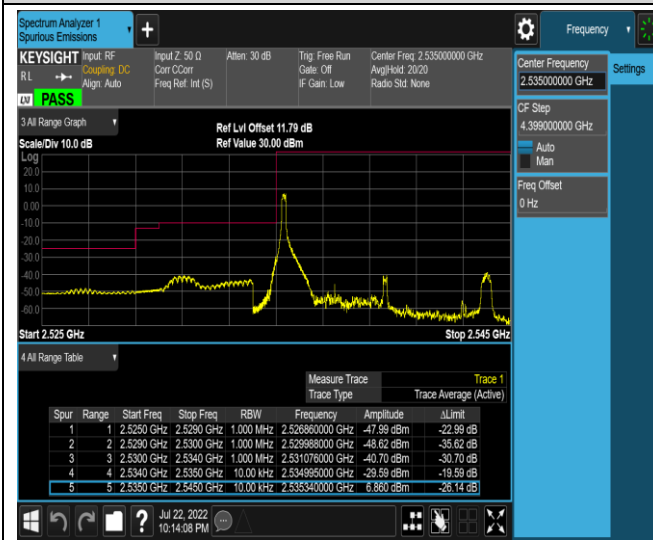

Band41-5MHz-QPSK-40065-1RB#0

Band41-5MHz-QPSK-40065-25RB#0