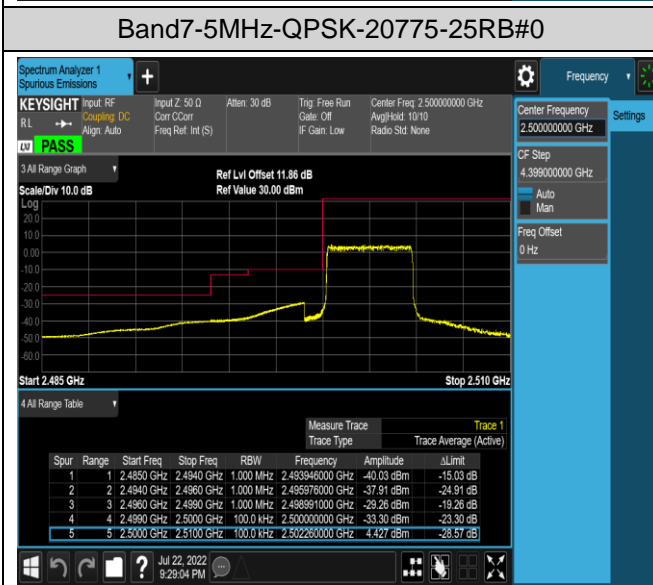

Band5-10MHz-QPSK-20450-50RB#0

Band5-10MHz-QPSK-20600-1RB#0

Band5-10MHz-QPSK-20600-1RB#49

Band5-10MHz-QPSK-20600-50RB#0

Band5-10MHz-16QAM-20450-1RB#0

Band5-10MHz-16QAM-20450-1RB#49

Band5-10MHz-16QAM-20450-50RB#0

Band5-10MHz-16QAM-20600-1RB#0

Band5-10MHz-16QAM-20600-1RB#49

Band5-10MHz-16QAM-20600-50RB#0

Band7-20MHz-16QAM-20850-1RB#0

Band7-20MHz-16QAM-20850-1RB#99

Band7-20MHz-16QAM-20850-100RB#0

Band7-20MHz-16QAM-21350-1RB#0