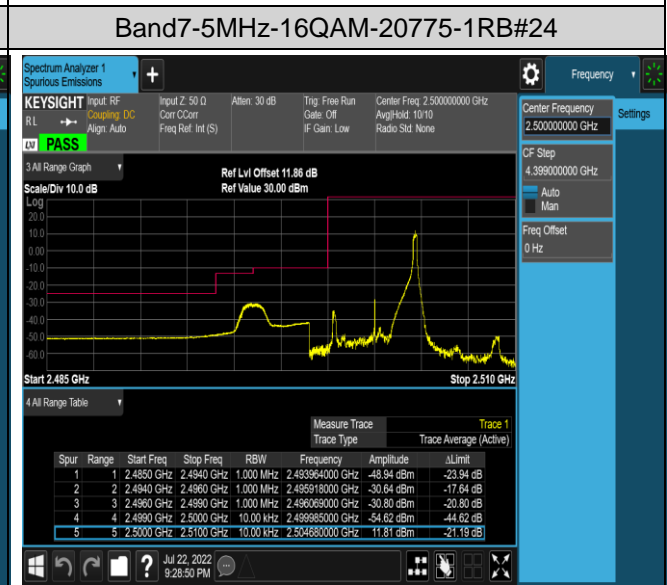

Band5-10MHz-16QAM-20600-1RB#0

Band5-10MHz-16QAM-20600-1RB#49

Band5-10MHz-16QAM-20600-50RB#0

Band7-20MHz-16QAM-20850-1RB#0

Band7-20MHz-16QAM-20850-1RB#99

Band7-20MHz-16QAM-20850-100RB#0

Band7-20MHz-16QAM-21350-1RB#0