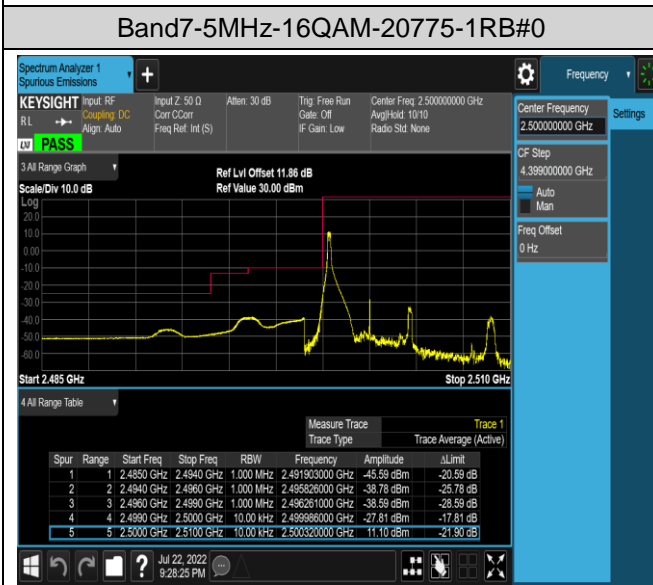

Band5-10MHz-16QAM-20600-1RB#0

Band5-10MHz-16QAM-20600-1RB#49

Band5-10MHz-16QAM-20600-50RB#0

Band7-20MHz-16QAM-20850-1RB#0

Band7-20MHz-16QAM-20850-1RB#99

Band7-20MHz-16QAM-20850-100RB#0

Band7-20MHz-16QAM-21350-1RB#0