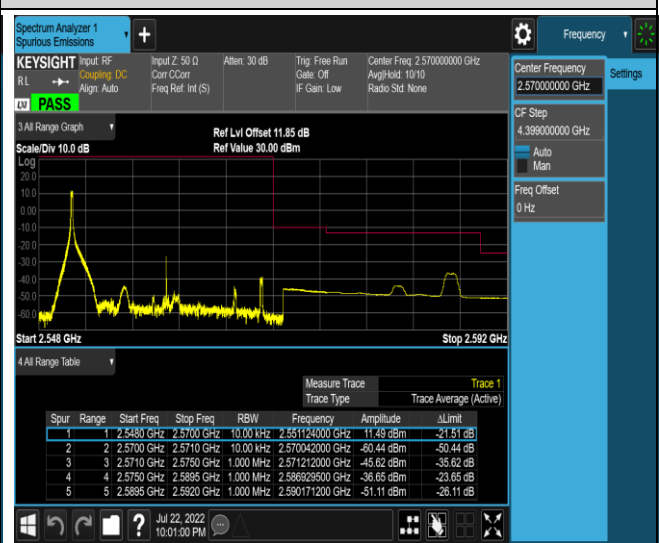

Band5-10MHz-16QAM-20600-1RB#0

Band5-10MHz-16QAM-20600-1RB#49

Band5-10MHz-16QAM-20600-50RB#0

Band7-20MHz-16QAM-20850-1RB#0

Band7-20MHz-16QAM-20850-1RB#99

Band7-20MHz-16QAM-20850-100RB#0

Band7-20MHz-16QAM-21350-1RB#0