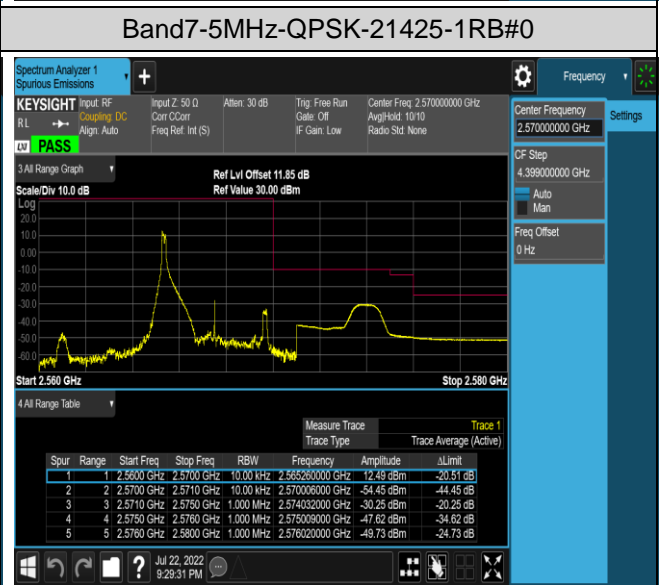

Band5-10MHz-QPSK-20450-50RB#0

Band5-10MHz-QPSK-20600-1RB#0

Band5-10MHz-QPSK-20600-1RB#49

Band5-10MHz-QPSK-20600-50RB#0

Band5-10MHz-16QAM-20450-1RB#0

Band5-10MHz-16QAM-20450-1RB#49

Band5-10MHz-16QAM-20450-50RB#0

Band5-10MHz-16QAM-20600-1RB#0

Band5-10MHz-16QAM-20600-1RB#49

Band5-10MHz-16QAM-20600-50RB#0

Band7-20MHz-16QAM-20850-1RB#0

Band7-20MHz-16QAM-20850-1RB#99

Band7-20MHz-16QAM-20850-100RB#0

Band7-20MHz-16QAM-21350-1RB#0