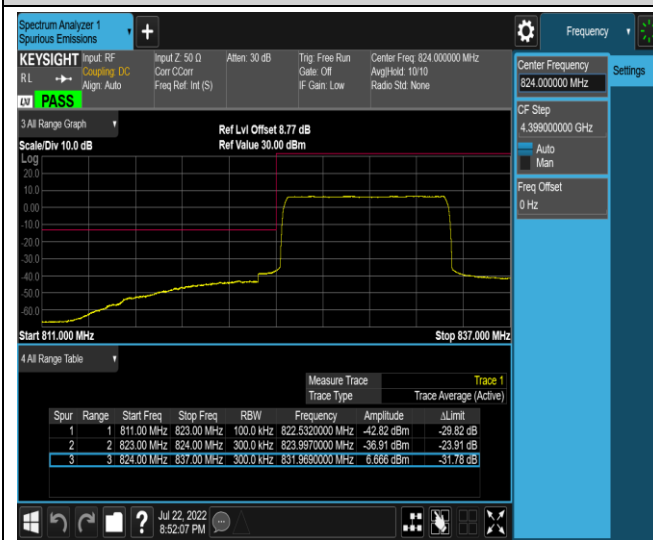

Band5-1.4MHz-16QAM-20407-1RB#5

Band5-1.4MHz-16QAM-20407-6RB#0

Band5-1.4MHz-16QAM-20643-1RB#0

Band5-1.4MHz-16QAM-20643-1RB#5

Band5-1.4MHz-16QAM-20643-6RB#0

Band5-10MHz-QPSK-20450-1RB#0

Band5-10MHz-QPSK-20450-1RB#49

Band5-10MHz-QPSK-20450-50RB#0

Band5-10MHz-QPSK-20600-1RB#0

Band5-10MHz-QPSK-20600-1RB#49

Band5-10MHz-QPSK-20600-50RB#0

Band5-10MHz-16QAM-20450-1RB#0

Band5-10MHz-16QAM-20450-1RB#49

Band5-10MHz-16QAM-20450-50RB#0