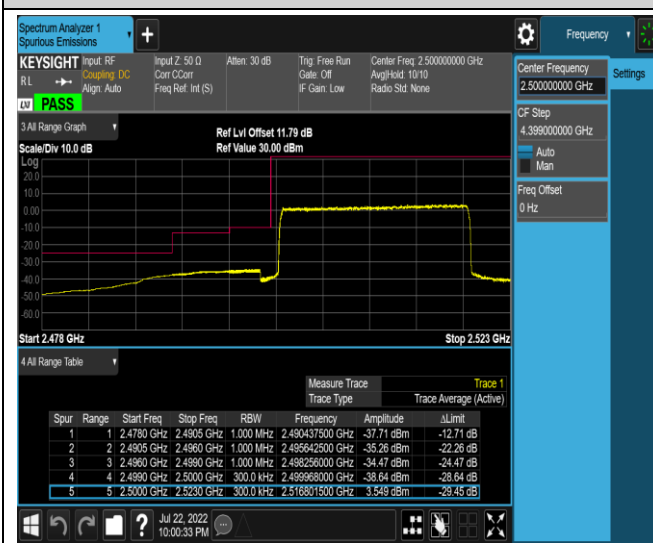

Band5-10MHz-16QAM-20600-1RB#0

Band5-10MHz-16QAM-20600-1RB#49

Band5-10MHz-16QAM-20600-50RB#0

Band7-20MHz-16QAM-20850-1RB#0

Band7-20MHz-16QAM-20850-1RB#99

Band7-20MHz-16QAM-20850-100RB#0

Band7-20MHz-16QAM-21350-1RB#0