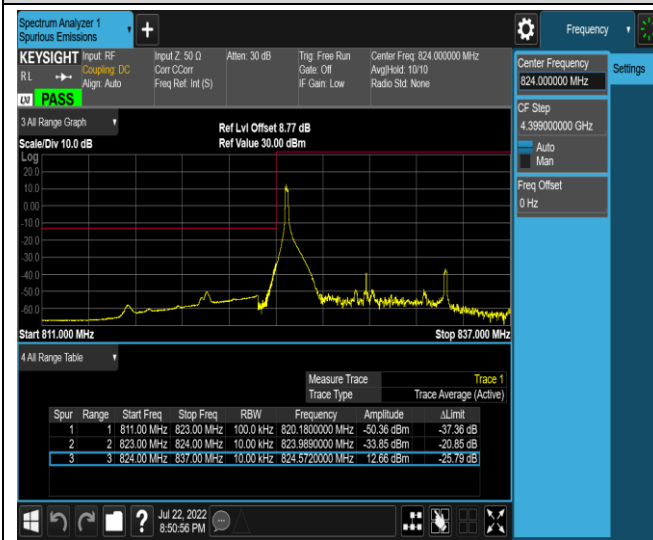

Band5-10MHz-QPSK-20450-50RB#0

Band5-10MHz-QPSK-20600-1RB#0

Band5-10MHz-QPSK-20600-1RB#49

Band5-10MHz-QPSK-20600-50RB#0

Band5-10MHz-16QAM-20450-1RB#0

Band5-10MHz-16QAM-20450-1RB#49

Band5-10MHz-16QAM-20450-50RB#0

Band5-10MHz-16QAM-20600-1RB#0

Band5-10MHz-16QAM-20600-1RB#49

Band5-10MHz-16QAM-20600-50RB#0

Band7-20MHz-16QAM-20850-1RB#0

Band7-20MHz-16QAM-20850-1RB#99

Band7-20MHz-16QAM-20850-100RB#0

Band7-20MHz-16QAM-21350-1RB#0