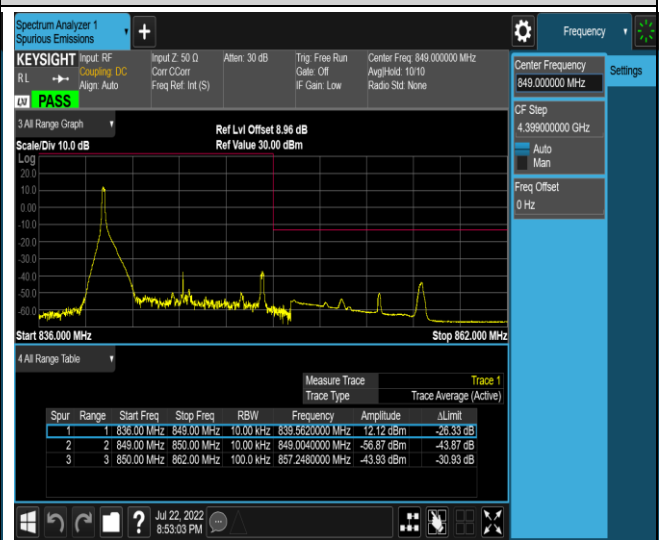

Band5-10MHz-QPSK-20600-1RB#0

Band5-10MHz-QPSK-20600-50RB#0