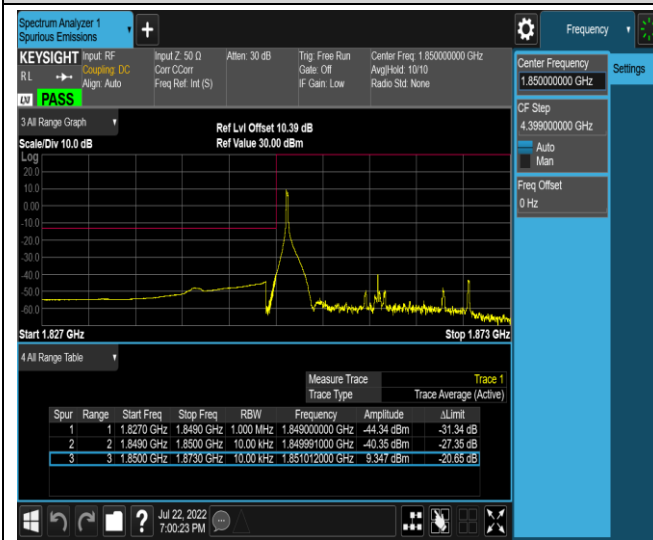

Remark: All bandwidth and all modulation had been tested, but only the worst case data displayed in this report.

Test Graphs

Band2-1.4MHz-16QAM-18607-1RB#0

Band2-1.4MHz-16QAM-18607-1RB#5

Band2-1.4MHz-16QAM-18607-6RB#0

Band2-1.4MHz-16QAM-19193-1RB#0

Band2-1.4MHz-16QAM-19193-1RB#5

Band2-1.4MHz-16QAM-19193-6RB#0

Band2-20MHz-16QAM-18700-1RB#0

Band2-20MHz-16QAM-18700-1RB#99

Band2-20MHz-16QAM-18700-100RB#0

Band2-20MHz-16QAM-18700-100RB#99

Band2-20MHz-16QAM-19100-1RB#99

Band2-20MHz-16QAM-19100-100RB#0

Band4-1.4MHz-QPSK-19957-1RB#0

Band4-1.4MHz-QPSK-19957-1RB#5

Band4-1.4MHz-QPSK-19957-6RB#0

Band4-1.4MHz-QPSK-20393-1RB#0

Band4-1.4MHz-QPSK-20393-1RB#5