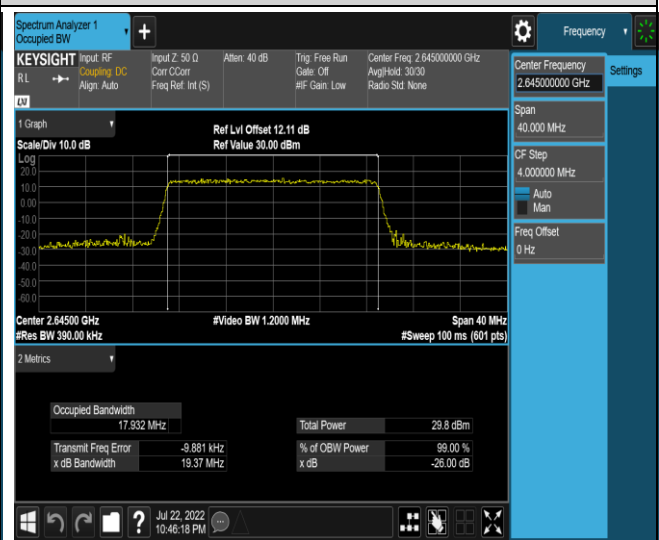

Band41-20MHz-16QAM-40640-100RB#0

Band41-20MHz-16QAM-41140-100RB#0

Appendix D: Band Edge

Test Result (worst case)

Band	Bandwidth	Modulation	Channel	RB Config.	Result (dBm)	Verdict
Band2	1.4MHz	QPSK	18607	1RB#0	-39.65,-25.00	PASS
Band2	1.4MHz	QPSK	18607	1RB#5	-28.78,-35.79	PASS
Band2	1.4MHz	QPSK	18607	6RB#0	-31.65,-34.52	PASS
Band2	1.4MHz	QPSK	19193	1RB#0	-35.71,-28.14	PASS
Band2	1.4MHz	QPSK	19193	1RB#5	-25.40,-39.33	PASS
Band2	1.4MHz	QPSK	19193	6RB#0	-33.88,-33.24	PASS
Band2	1.4MHz	16QAM	18607	1RB#0	-40.08,-30.78	PASS
Band2	1.4MHz	16QAM	18607	1RB#5	-31.42,-36.34	PASS
Band2	1.4MHz	16QAM	18607	6RB#0	-32.07,-33.50	PASS
Band2	1.4MHz	16QAM	19193	1RB#0	-36.10,-31.06	PASS
Band2	1.4MHz	16QAM	19193	1RB#5	-29.17,-39.59	PASS
Band2	1.4MHz	16QAM	19193	6RB#0	-34.57,-33.69	PASS
Band2	20MHz	QPSK	18700	1RB#0	-44.32,-39.18	PASS
Band2	20MHz	QPSK	18700	1RB#99	-43.26,-60.89	PASS
Band2	20MHz	QPSK	18700	100RB#0	-35.50,-39.78	PASS
Band2	20MHz	QPSK	19100	1RB#0	-61.25,-47.39	PASS
Band2	20MHz	QPSK	19100	1RB#99	-39.67,-44.42	PASS
Band2	20MHz	QPSK	19100	100RB#0	-42.18,-38.22	PASS
Band2	20MHz	16QAM	18700	1RB#0	-44.34,-40.35	PASS
Band2	20MHz	16QAM	18700	1RB#99	-45.24,-59.23	PASS
Band2	20MHz	16QAM	18700	100RB#0	-34.29,-38.56	PASS
Band2	20MHz	16QAM	19100	1RB#0	-60.91,-47.45	PASS
Band2	20MHz	16QAM	19100	1RB#99	-39.24,-44.61	PASS
Band2	20MHz	16QAM	19100	100RB#0	-40.45,-36.60	PASS
Band4	1.4MHz	QPSK	19957	1RB#0	-39.23,-24.45	PASS
Band4	1.4MHz	QPSK	19957	1RB#5	-28.15,-36.40	PASS
Band4	1.4MHz	QPSK	19957	6RB#0	-27.21,-31.76	PASS
Band4	1.4MHz	QPSK	20393	1RB#0	-34.99,-28.72	PASS
Band4	1.4MHz	QPSK	20393	1RB#5	-26.42,-39.15	PASS
Band4	1.4MHz	QPSK	20393	6RB#0	-32.63,-30.33	PASS
Band4	1.4MHz	16QAM	19957	1RB#0	-39.79,-26.83	PASS
Band4	1.4MHz	16QAM	19957	1RB#5	-30.86,-36.94	PASS
Band4	1.4MHz	16QAM	19957	6RB#0	-28.27,-31.01	PASS
Band4	1.4MHz	16QAM	20393	1RB#0	-38.02,-31.48	PASS
Band4	1.4MHz	16QAM	20393	1RB#5	-27.59,-39.51	PASS
Band4	1.4MHz	16QAM	20393	6RB#0	-31.71,-30.99	PASS
Band4	20MHz	QPSK	20050	1RB#0	-44.24,-41.36	PASS