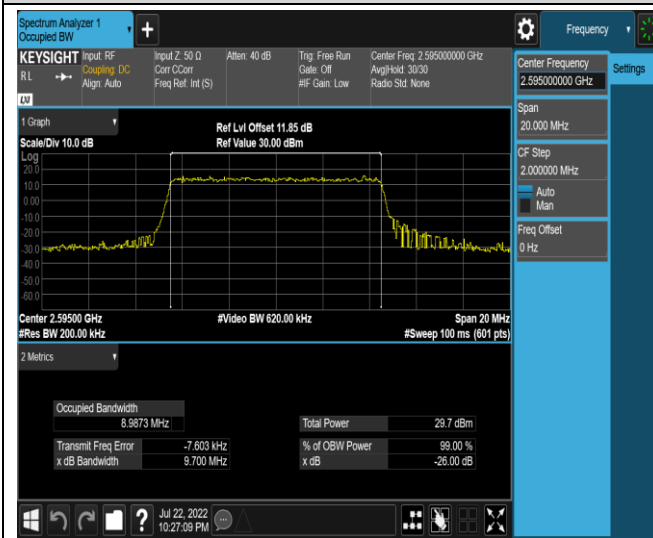

Band41-10MHz-QPSK-41190-50RB#0

Band41-10MHz-16QAM-40090-50RB#0

Band41-10MHz-16QAM-40640-50RB#0

Band41-10MHz-16QAM-41190-50RB#0

Band41-15MHz-QPSK-40115-75RB#0

Band41-15MHz-QPSK-40640-75RB#0

Band41-15MHz-QPSK-41165-75RB#0