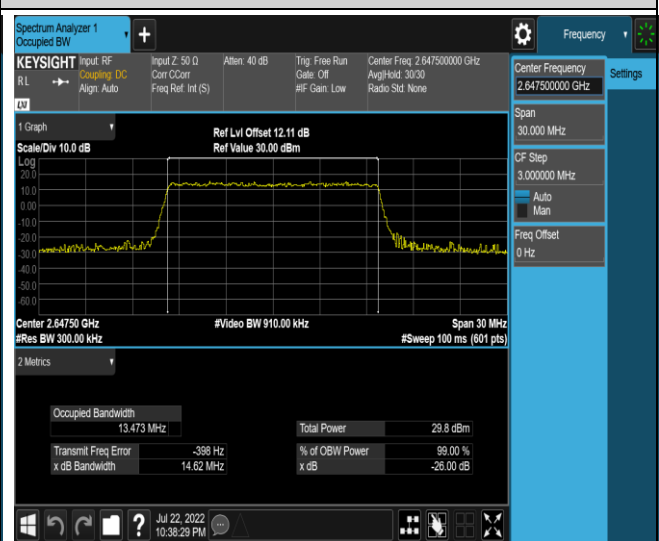

Band41-15MHz-16QAM-41165-75RB#0

Band41-20MHz-QPSK-40640-100RB#0