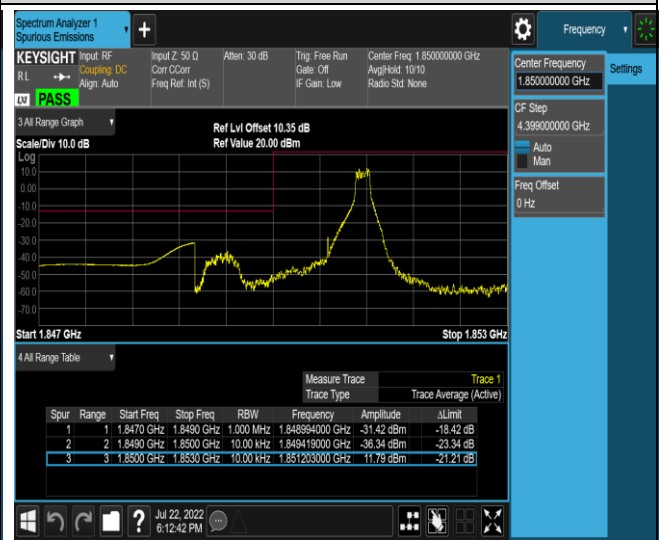

Remark: All bandwidth and all modulation had been tested, but only the worst case data displayed in this report.

Test Graphs

Band2-1.4MHz-16QAM-18607-1RB#0

Band2-1.4MHz-16QAM-18607-1RB#5

Band2-1.4MHz-16QAM-18607-6RB#0

Band2-1.4MHz-16QAM-19193-1RB#0

Band2-1.4MHz-16QAM-19193-1RB#5

Band2-1.4MHz-16QAM-19193-6RB#0

Band2-20MHz-16QAM-18700-1RB#0

Band2-20MHz-16QAM-18700-1RB#99

Band2-20MHz-16QAM-18700-100RB#0

Band2-20MHz-16QAM-18700-100RB#99