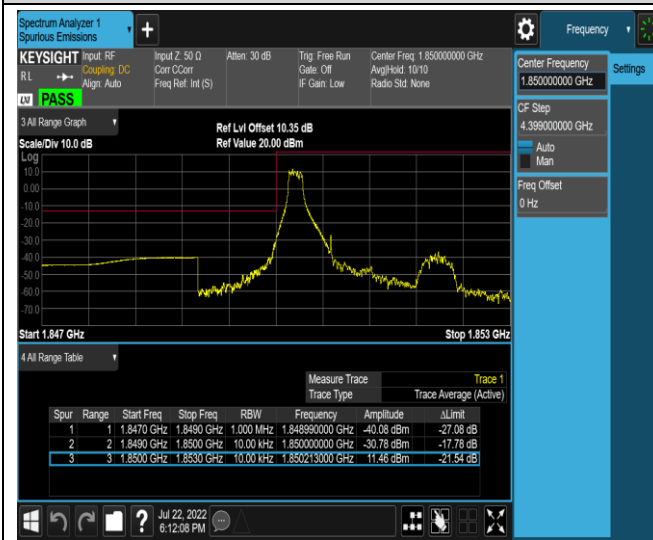

Remark: All bandwidth and all modulation had been tested, but only the worst case data displayed in this report.

Test Graphs

Band2-1.4MHz-16QAM-18607-1RB#0

Band2-1.4MHz-16QAM-18607-1RB#5

Band2-1.4MHz-16QAM-18607-6RB#0

Band2-1.4MHz-16QAM-19193-1RB#0

Band2-1.4MHz-16QAM-19193-1RB#5

Band2-1.4MHz-16QAM-19193-6RB#0

Band2-20MHz-16QAM-18700-1RB#0

Band2-20MHz-16QAM-18700-1RB#99

Band2-20MHz-16QAM-18700-100RB#0

Band2-20MHz-16QAM-18700-100RB#99