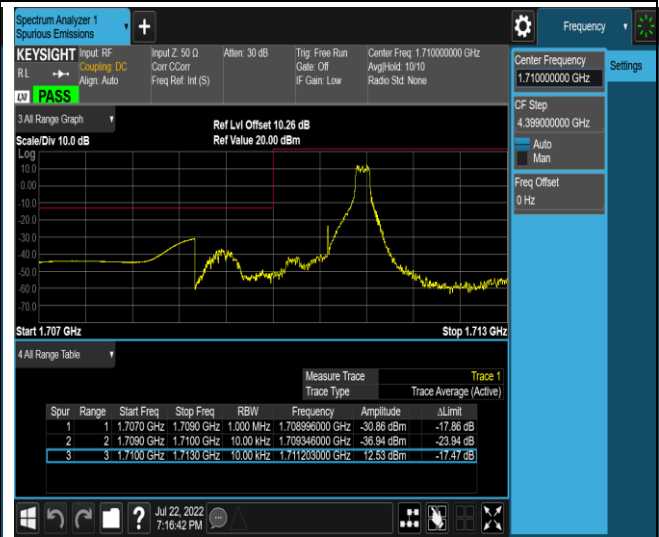

Band4-1.4MHz-QPSK-20393-6RB#0

Band4-1.4MHz-16QAM-19957-1RB#0

Band4-1.4MHz-16QAM-19957-1RB#5

Band4-1.4MHz-16QAM-19957-6RB#0

Band4-1.4MHz-16QAM-20393-1RB#0

Band4-1.4MHz-16QAM-20393-1RB#5

Band4-1.4MHz-16QAM-20393-6RB#0