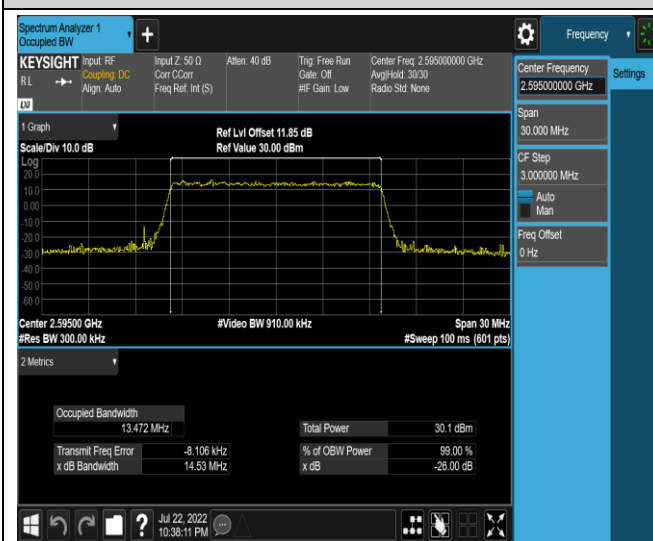

Band41-15MHz-16QAM-40640-75RB#0

Band41-20MHz-QPSK-40140-100RB#0