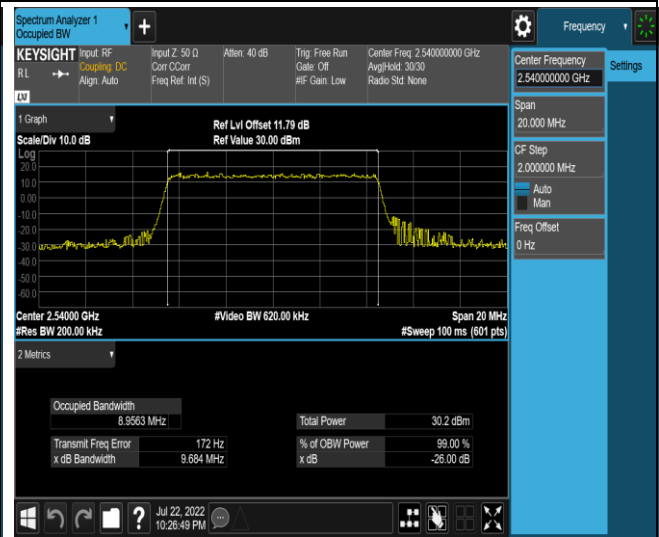

Band41-10MHz-QPSK-41190-50RB#0

Band41-10MHz-16QAM-40090-50RB#0

Band41-10MHz-16QAM-40640-50RB#0

Band41-10MHz-16QAM-41190-50RB#0

Band41-15MHz-QPSK-40115-75RB#0

Band41-15MHz-QPSK-40640-75RB#0

Band41-15MHz-QPSK-41165-75RB#0