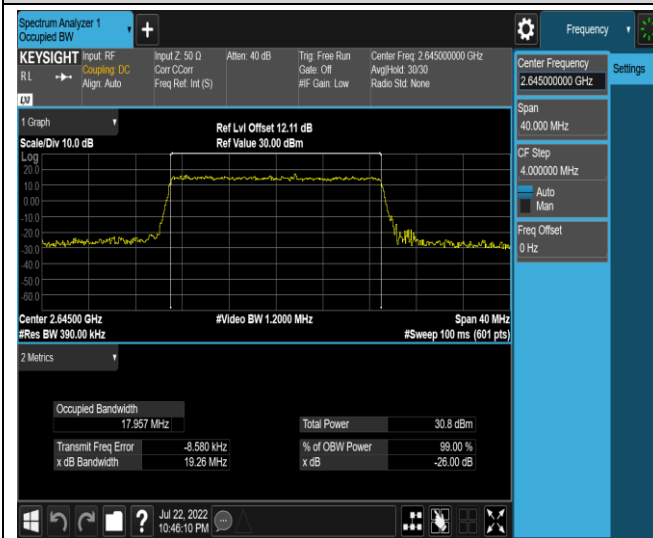

Band41-20MHz-16QAM-40640-100RB#0

Band41-20MHz-16QAM-41140-100RB#0

Appendix D: Band Edge

Test Result (worst case)

Band	Bandwidth	Modulation	Channel	RB Config.	Result (dBm)	Verdict
Band2	1.4MHz	QPSK	18607	1RB#0	-39.65,-25.00	PASS
Band2	1.4MHz	QPSK	18607	1RB#5	-28.78,-35.79	PASS
Band2	1.4MHz	QPSK	18607	6RB#0	-31.65,-34.52	PASS
Band2	1.4MHz	QPSK	19193	1RB#0	-35.71,-28.14	PASS
Band2	1.4MHz	QPSK	19193	1RB#5	-25.40,-39.33	PASS
Band2	1.4MHz	QPSK	19193	6RB#0	-33.88,-33.24	PASS
Band2	1.4MHz	16QAM	18607	1RB#0	-40.08,-30.78	PASS
Band2	1.4MHz	16QAM	18607	1RB#5	-31.42,-36.34	PASS
Band2	1.4MHz	16QAM	18607	6RB#0	-32.07,-33.50	PASS
Band2	1.4MHz	16QAM	19193	1RB#0	-36.10,-31.06	PASS
Band2	1.4MHz	16QAM	19193	1RB#5	-29.17,-39.59	PASS
Band2	1.4MHz	16QAM	19193	6RB#0	-34.57,-33.69	PASS
Band2	20MHz	QPSK	18700	1RB#0	-44.32,-39.18	PASS
Band2	20MHz	QPSK	18700	1RB#99	-43.26,-60.89	PASS
Band2	20MHz	QPSK	18700	100RB#0	-35.50,-39.78	PASS
Band2	20MHz	QPSK	19100	1RB#0	-61.25,-47.39	PASS
Band2	20MHz	QPSK	19100	1RB#99	-39.67,-44.42	PASS
Band2	20MHz	QPSK	19100	100RB#0	-42.18,-38.22	PASS
Band2	20MHz	16QAM	18700	1RB#0	-44.34,-40.35	PASS
Band2	20MHz	16QAM	18700	1RB#99	-45.24,-59.23	PASS
Band2	20MHz	16QAM	18700	100RB#0	-34.29,-38.56	PASS
Band2	20MHz	16QAM	19100	1RB#0	-60.91,-47.45	PASS
Band2	20MHz	16QAM	19100	1RB#99	-39.24,-44.61	PASS
Band2	20MHz	16QAM	19100	100RB#0	-40.45,-36.60	PASS
Band4	1.4MHz	QPSK	19957	1RB#0	-39.23,-24.45	PASS
Band4	1.4MHz	QPSK	19957	1RB#5	-28.15,-36.40	PASS
Band4	1.4MHz	QPSK	19957	6RB#0	-27.21,-31.76	PASS
Band4	1.4MHz	QPSK	20393	1RB#0	-34.99,-28.72	PASS
Band4	1.4MHz	QPSK	20393	1RB#5	-26.42,-39.15	PASS
Band4	1.4MHz	QPSK	20393	6RB#0	-32.63,-30.33	PASS
Band4	1.4MHz	16QAM	19957	1RB#0	-39.79,-26.83	PASS
Band4	1.4MHz	16QAM	19957	1RB#5	-30.86,-36.94	PASS
Band4	1.4MHz	16QAM	19957	6RB#0	-28.27,-31.01	PASS
Band4	1.4MHz	16QAM	20393	1RB#0	-38.02,-31.48	PASS
Band4	1.4MHz	16QAM	20393	1RB#5	-27.59,-39.51	PASS
Band4	1.4MHz	16QAM	20393	6RB#0	-31.71,-30.99	PASS
Band4	20MHz	QPSK	20050	1RB#0	-44.24,-41.36	PASS