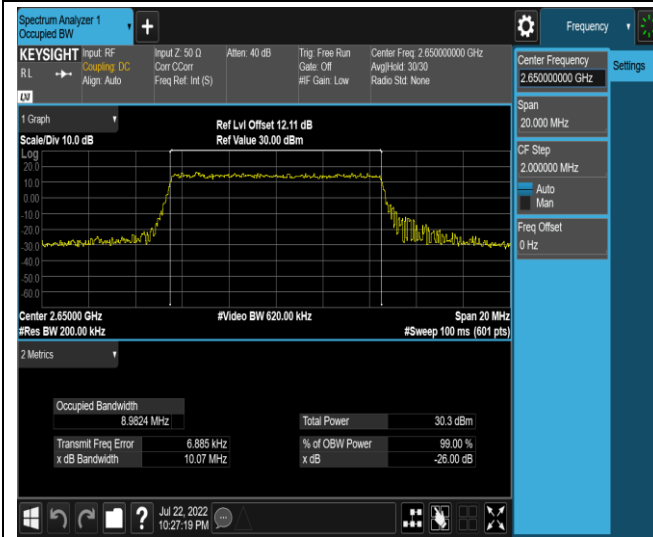

Band41-10MHz-QPSK-41190-50RB#0

Band41-10MHz-16QAM-40090-50RB#0

Band41-10MHz-16QAM-40640-50RB#0

Band41-10MHz-16QAM-41190-50RB#0

Band41-15MHz-QPSK-40115-75RB#0

Band41-15MHz-QPSK-40640-75RB#0

Band41-15MHz-QPSK-41165-75RB#0