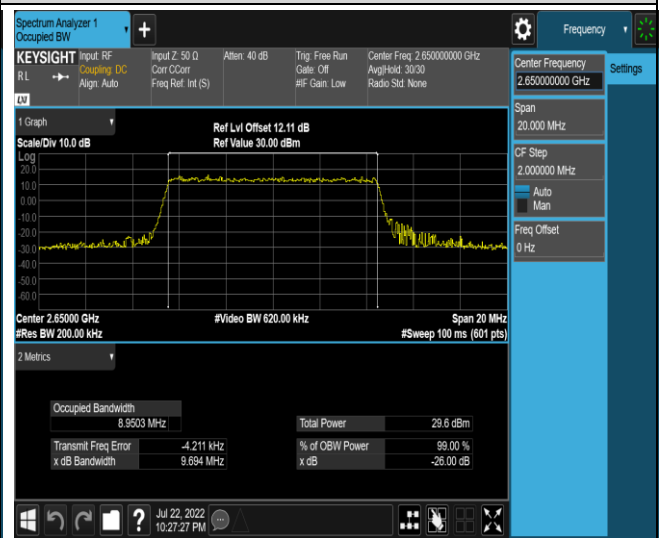

Band41-10MHz-QPSK-41190-50RB#0

Band41-10MHz-16QAM-40090-50RB#0

Band41-10MHz-16QAM-40640-50RB#0

Band41-10MHz-16QAM-41190-50RB#0

Band41-15MHz-QPSK-40115-75RB#0

Band41-15MHz-QPSK-40640-75RB#0

Band41-15MHz-QPSK-41165-75RB#0