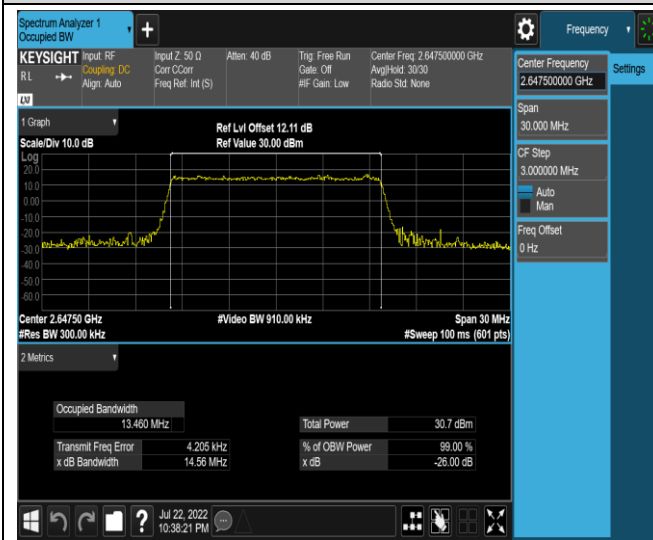

Band41-15MHz-QPSK-41165-75RB#0

Band41-15MHz-16QAM-40640-75RB#0