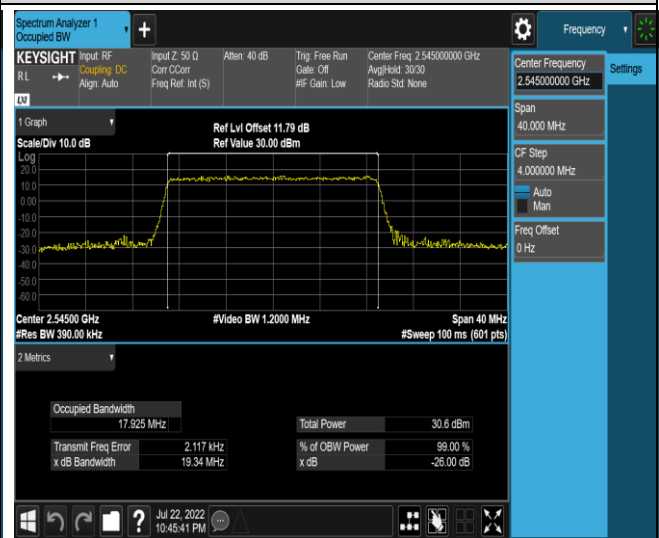

Band41-20MHz-16QAM-40640-100RB#0

Band41-20MHz-16QAM-41140-100RB#0

Appendix D: Band Edge

Test Result (worst case)

Band	Bandwidth	Modulation	Channel	RB Config.	Result (dBm)	Verdict
Band2	1.4MHz	QPSK	18607	1RB#0	-39.65,-25.00	PASS
Band2	1.4MHz	QPSK	18607	1RB#5	-28.78,-35.79	PASS
Band2	1.4MHz	QPSK	18607	6RB#0	-31.65,-34.52	PASS
Band2	1.4MHz	QPSK	19193	1RB#0	-35.71,-28.14	PASS
Band2	1.4MHz	QPSK	19193	1RB#5	-25.40,-39.33	PASS
Band2	1.4MHz	QPSK	19193	6RB#0	-33.88,-33.24	PASS
Band2	1.4MHz	16QAM	18607	1RB#0	-40.08,-30.78	PASS
Band2	1.4MHz	16QAM	18607	1RB#5	-31.42,-36.34	PASS
Band2	1.4MHz	16QAM	18607	6RB#0	-32.07,-33.50	PASS
Band2	1.4MHz	16QAM	19193	1RB#0	-36.10,-31.06	PASS
Band2	1.4MHz	16QAM	19193	1RB#5	-29.17,-39.59	PASS
Band2	1.4MHz	16QAM	19193	6RB#0	-34.57,-33.69	PASS
Band2	20MHz	QPSK	18700	1RB#0	-44.32,-39.18	PASS
Band2	20MHz	QPSK	18700	1RB#99	-43.26,-60.89	PASS
Band2	20MHz	QPSK	18700	100RB#0	-35.50,-39.78	PASS
Band2	20MHz	QPSK	19100	1RB#0	-61.25,-47.39	PASS
Band2	20MHz	QPSK	19100	1RB#99	-39.67,-44.42	PASS
Band2	20MHz	QPSK	19100	100RB#0	-42.18,-38.22	PASS
Band2	20MHz	16QAM	18700	1RB#0	-44.34,-40.35	PASS
Band2	20MHz	16QAM	18700	1RB#99	-45.24,-59.23	PASS
Band2	20MHz	16QAM	18700	100RB#0	-34.29,-38.56	PASS
Band2	20MHz	16QAM	19100	1RB#0	-60.91,-47.45	PASS
Band2	20MHz	16QAM	19100	1RB#99	-39.24,-44.61	PASS
Band2	20MHz	16QAM	19100	100RB#0	-40.45,-36.60	PASS
Band4	1.4MHz	QPSK	19957	1RB#0	-39.23,-24.45	PASS
Band4	1.4MHz	QPSK	19957	1RB#5	-28.15,-36.40	PASS
Band4	1.4MHz	QPSK	19957	6RB#0	-27.21,-31.76	PASS
Band4	1.4MHz	QPSK	20393	1RB#0	-34.99,-28.72	PASS
Band4	1.4MHz	QPSK	20393	1RB#5	-26.42,-39.15	PASS
Band4	1.4MHz	QPSK	20393	6RB#0	-32.63,-30.33	PASS
Band4	1.4MHz	16QAM	19957	1RB#0	-39.79,-26.83	PASS
Band4	1.4MHz	16QAM	19957	1RB#5	-30.86,-36.94	PASS
Band4	1.4MHz	16QAM	19957	6RB#0	-28.27,-31.01	PASS
Band4	1.4MHz	16QAM	20393	1RB#0	-38.02,-31.48	PASS
Band4	1.4MHz	16QAM	20393	1RB#5	-27.59,-39.51	PASS
Band4	1.4MHz	16QAM	20393	6RB#0	-31.71,-30.99	PASS
Band4	20MHz	QPSK	20050	1RB#0	-44.24,-41.36	PASS