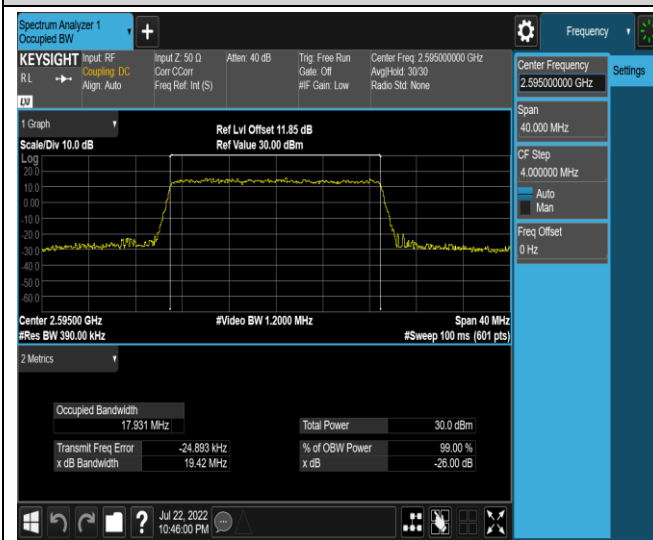

Band41-20MHz-16QAM-40640-100RB#0

Band41-20MHz-16QAM-41140-100RB#0

Appendix D: Band Edge

Test Result (worst case)

Band	Bandwidth	Modulation	Channel	RB Config.	Result (dBm)	Verdict
Band2	1.4MHz	QPSK	18607	1RB#0	-39.65,-25.00	PASS
Band2	1.4MHz	QPSK	18607	1RB#5	-28.78,-35.79	PASS
Band2	1.4MHz	QPSK	18607	6RB#0	-31.65,-34.52	PASS
Band2	1.4MHz	QPSK	19193	1RB#0	-35.71,-28.14	PASS
Band2	1.4MHz	QPSK	19193	1RB#5	-25.40,-39.33	PASS
Band2	1.4MHz	QPSK	19193	6RB#0	-33.88,-33.24	PASS
Band2	1.4MHz	16QAM	18607	1RB#0	-40.08,-30.78	PASS
Band2	1.4MHz	16QAM	18607	1RB#5	-31.42,-36.34	PASS
Band2	1.4MHz	16QAM	18607	6RB#0	-32.07,-33.50	PASS
Band2	1.4MHz	16QAM	19193	1RB#0	-36.10,-31.06	PASS
Band2	1.4MHz	16QAM	19193	1RB#5	-29.17,-39.59	PASS
Band2	1.4MHz	16QAM	19193	6RB#0	-34.57,-33.69	PASS
Band2	20MHz	QPSK	18700	1RB#0	-44.32,-39.18	PASS
Band2	20MHz	QPSK	18700	1RB#99	-43.26,-60.89	PASS
Band2	20MHz	QPSK	18700	100RB#0	-35.50,-39.78	PASS
Band2	20MHz	QPSK	19100	1RB#0	-61.25,-47.39	PASS
Band2	20MHz	QPSK	19100	1RB#99	-39.67,-44.42	PASS
Band2	20MHz	QPSK	19100	100RB#0	-42.18,-38.22	PASS
Band2	20MHz	16QAM	18700	1RB#0	-44.34,-40.35	PASS
Band2	20MHz	16QAM	18700	1RB#99	-45.24,-59.23	PASS
Band2	20MHz	16QAM	18700	100RB#0	-34.29,-38.56	PASS
Band2	20MHz	16QAM	19100	1RB#0	-60.91,-47.45	PASS
Band2	20MHz	16QAM	19100	1RB#99	-39.24,-44.61	PASS
Band2	20MHz	16QAM	19100	100RB#0	-40.45,-36.60	PASS
Band4	1.4MHz	QPSK	19957	1RB#0	-39.23,-24.45	PASS
Band4	1.4MHz	QPSK	19957	1RB#5	-28.15,-36.40	PASS
Band4	1.4MHz	QPSK	19957	6RB#0	-27.21,-31.76	PASS
Band4	1.4MHz	QPSK	20393	1RB#0	-34.99,-28.72	PASS
Band4	1.4MHz	QPSK	20393	1RB#5	-26.42,-39.15	PASS
Band4	1.4MHz	QPSK	20393	6RB#0	-32.63,-30.33	PASS
Band4	1.4MHz	16QAM	19957	1RB#0	-39.79,-26.83	PASS
Band4	1.4MHz	16QAM	19957	1RB#5	-30.86,-36.94	PASS
Band4	1.4MHz	16QAM	19957	6RB#0	-28.27,-31.01	PASS
Band4	1.4MHz	16QAM	20393	1RB#0	-38.02,-31.48	PASS
Band4	1.4MHz	16QAM	20393	1RB#5	-27.59,-39.51	PASS
Band4	1.4MHz	16QAM	20393	6RB#0	-31.71,-30.99	PASS
Band4	20MHz	QPSK	20050	1RB#0	-44.24,-41.36	PASS