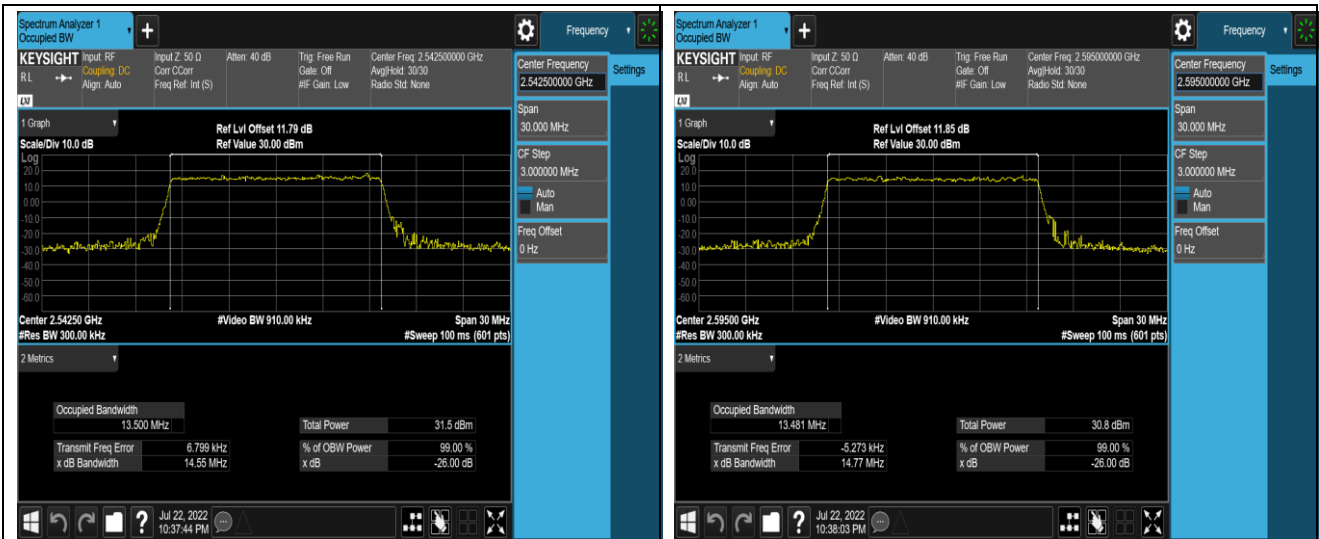

Band41-10MHz-QPSK-41190-50RB#0

Band41-10MHz-16QAM-40090-50RB#0

Band41-10MHz-16QAM-40640-50RB#0

Band41-10MHz-16QAM-41190-50RB#0

Band41-15MHz-QPSK-40115-75RB#0

Band41-15MHz-QPSK-40640-75RB#0

Band41-15MHz-QPSK-41165-75RB#0