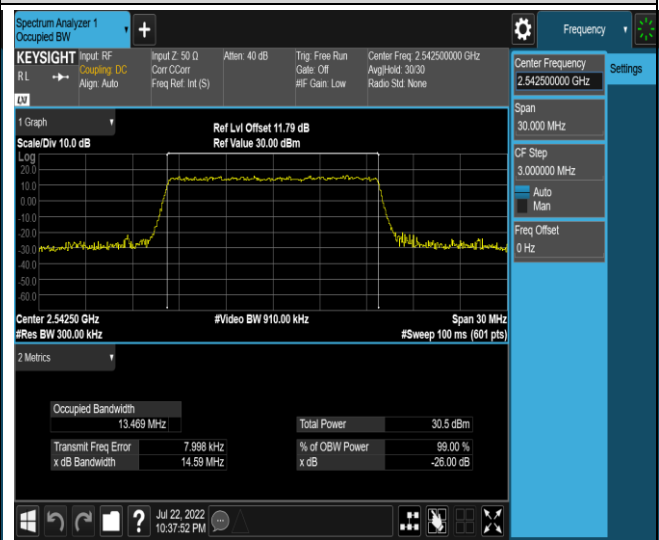

Band41-15MHz-16QAM-40115-75RB#0

Band41-15MHz-16QAM-41165-75RB#0