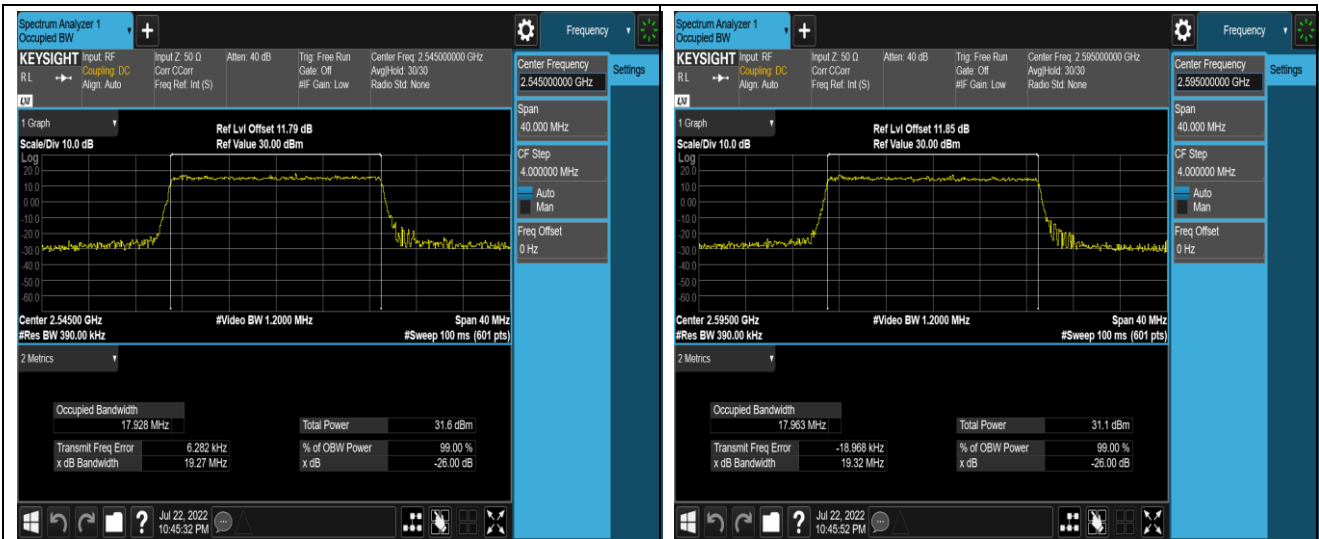

Band41-15MHz-16QAM-40115-75RB#0

Band41-15MHz-16QAM-40640-75RB#0

Band41-15MHz-16QAM-41165-75RB#0

Band41-20MHz-QPSK-40140-100RB#0

Band41-20MHz-QPSK-40640-100RB#0

Band41-20MHz-QPSK-41140-100RB#0

Band41-20MHz-16QAM-40140-100RB#0