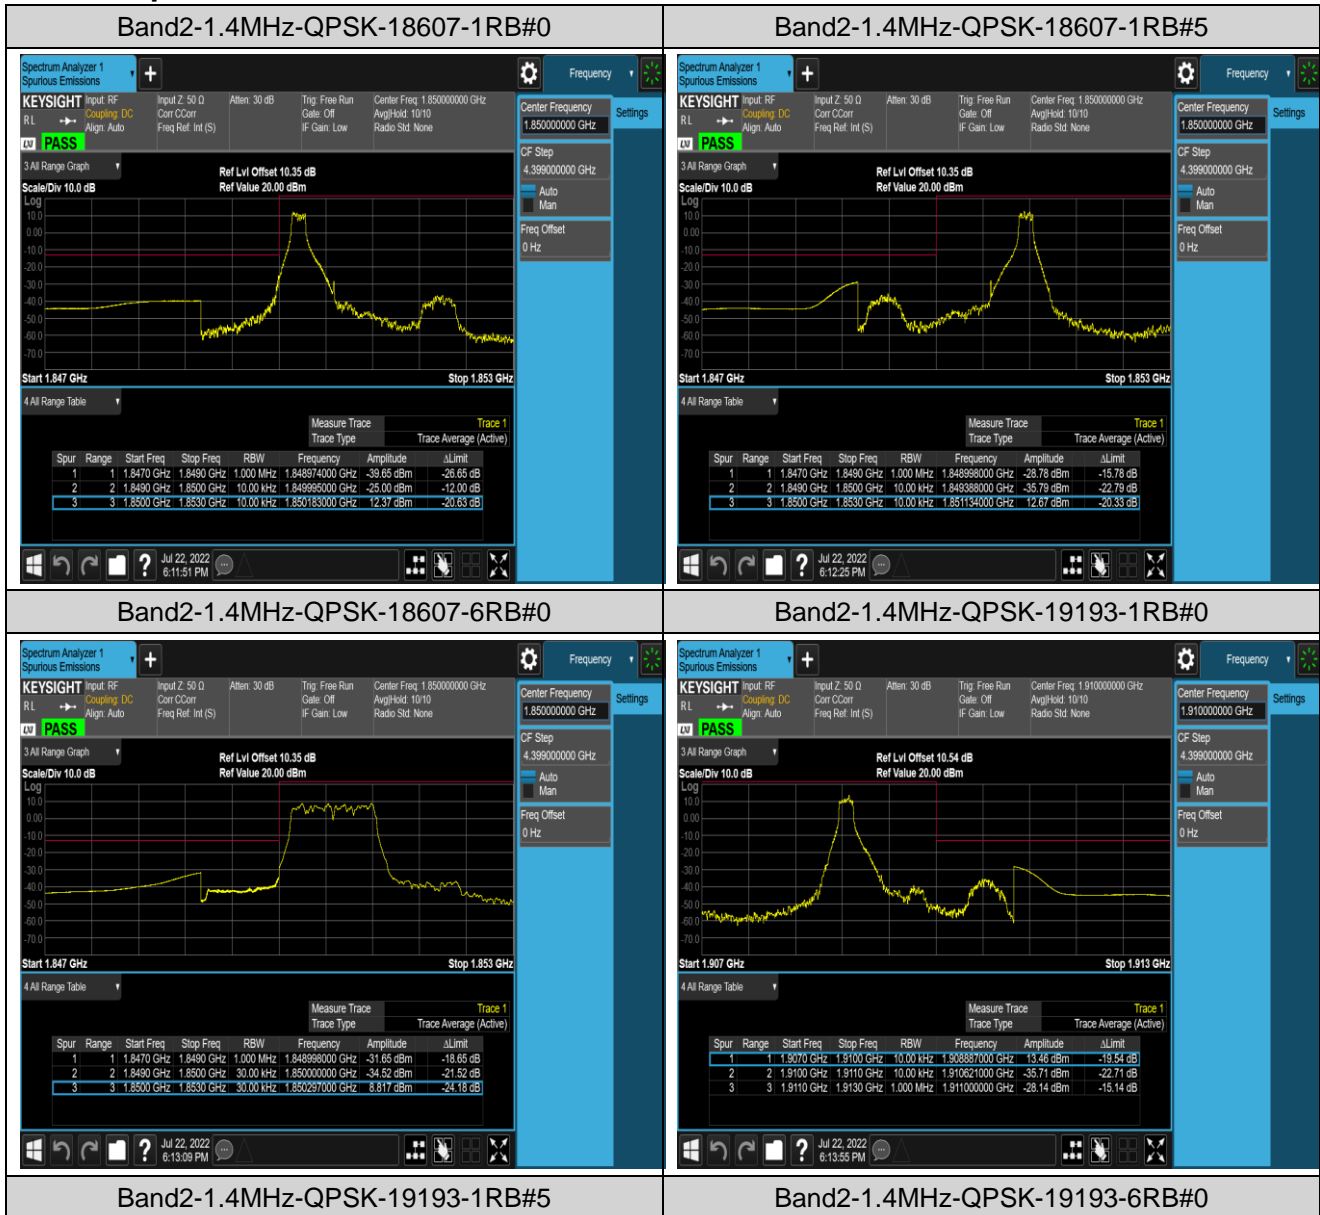

Remark: All bandwidth and all modulation had been tested, but only the worst case data displayed in this report.

Test Graphs