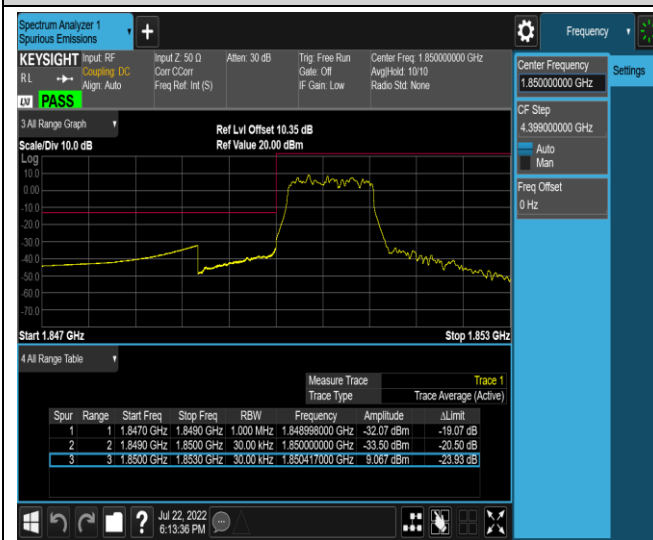

Remark: All bandwidth and all modulation had been tested, but only the worst case data displayed in this report.

Test Graphs

Band2-1.4MHz-16QAM-18607-1RB#0

Band2-1.4MHz-16QAM-18607-1RB#5

Band2-1.4MHz-16QAM-18607-6RB#0

Band2-1.4MHz-16QAM-19193-1RB#0

Band2-1.4MHz-16QAM-19193-1RB#5

Band2-1.4MHz-16QAM-19193-6RB#0

Band2-20MHz-16QAM-18700-1RB#0

Band2-20MHz-16QAM-18700-1RB#99

Band2-20MHz-16QAM-18700-100RB#0

Band2-20MHz-16QAM-18700-100RB#99