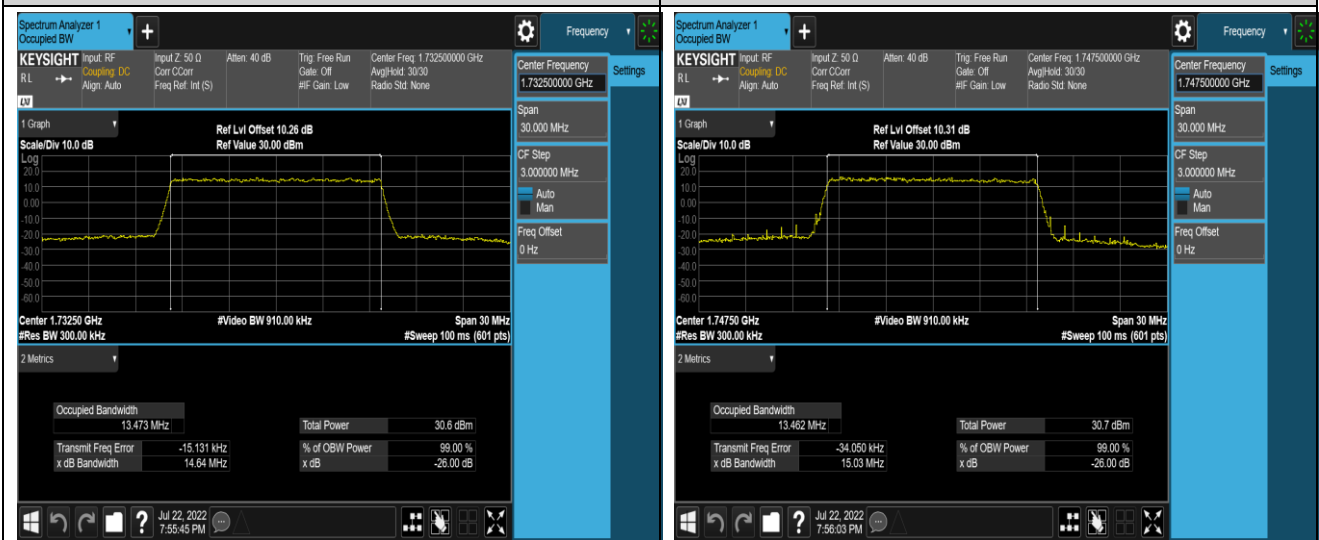

Band4-10MHz-QPSK-20350-50RB#0

Band4-10MHz-16QAM-20000-50RB#0

Band4-10MHz-16QAM-20175-50RB#0

Band4-10MHz-16QAM-20350-50RB#0

Band4-15MHz-QPSK-20025-75RB#0

Band4-15MHz-QPSK-20175-75RB#0

Band4-15MHz-QPSK-20325-75RB#0

Band4-15MHz-16QAM-20025-75RB#0

Band4-15MHz-16QAM-20175-75RB#0

Band4-15MHz-16QAM-20325-75RB#0

Band4-20MHz-QPSK-20050-100RB#0

Band4-20MHz-QPSK-20175-100RB#0

Band4-20MHz-QPSK-20300-100RB#0

Band4-20MHz-16QAM-20050-100RB#0