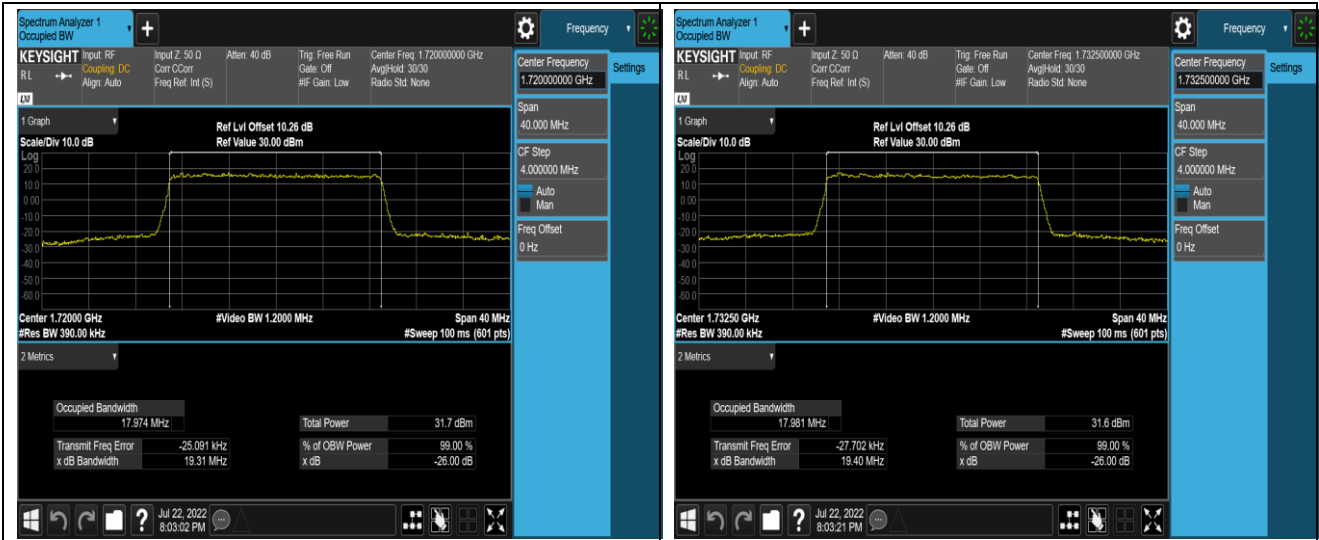

Band4-15MHz-16QAM-20025-75RB#0

Band4-15MHz-16QAM-20175-75RB#0

Band4-15MHz-16QAM-20325-75RB#0

Band4-20MHz-QPSK-20050-100RB#0

Band4-20MHz-QPSK-20175-100RB#0

Band4-20MHz-QPSK-20300-100RB#0

Band4-20MHz-16QAM-20050-100RB#0