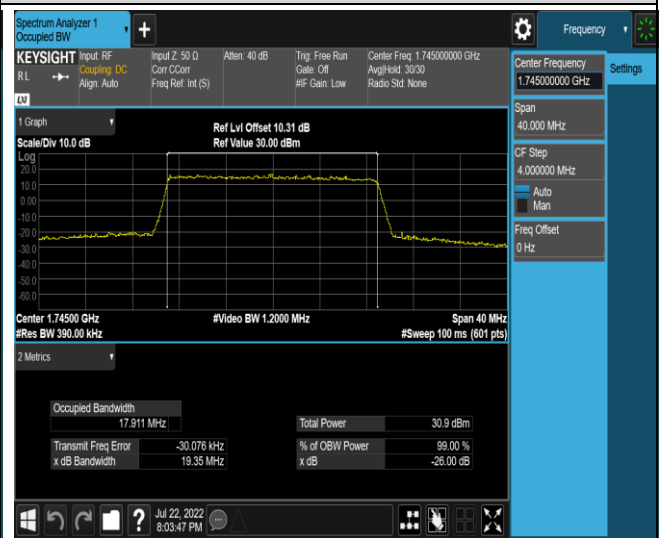

Band4-15MHz-16QAM-20025-75RB#0

Band4-15MHz-16QAM-20175-75RB#0

Band4-15MHz-16QAM-20325-75RB#0

Band4-20MHz-QPSK-20050-100RB#0

Band4-20MHz-QPSK-20175-100RB#0

Band4-20MHz-QPSK-20300-100RB#0

Band4-20MHz-16QAM-20050-100RB#0

Band4-20MHz-16QAM-20175-100RB#0

Band4-20MHz-16QAM-20300-100RB#0

Band5-1.4MHz-QPSK-20407-6RB#0

Band5-1.4MHz-QPSK-20525-6RB#0

Band5-3MHz-QPSK-20635-15RB#0

Band5-3MHz-16QAM-20415-15RB#0

Band5-3MHz-16QAM-20525-15RB#0