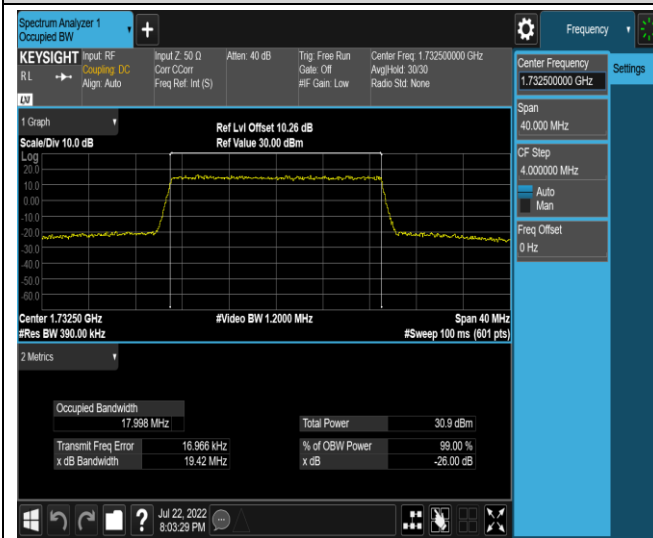

Band4-20MHz-16QAM-20175-100RB#0

Band5-1.4MHz-QPSK-20407-6RB#0