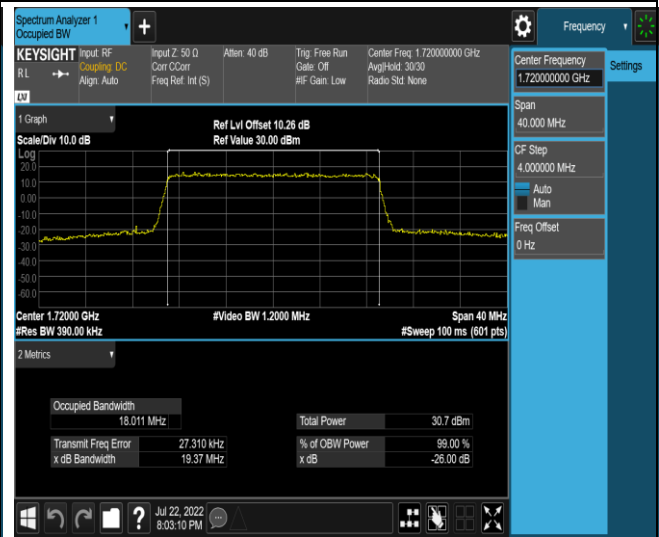

Band4-20MHz-16QAM-20050-100RB#0

Band4-20MHz-16QAM-20300-100RB#0