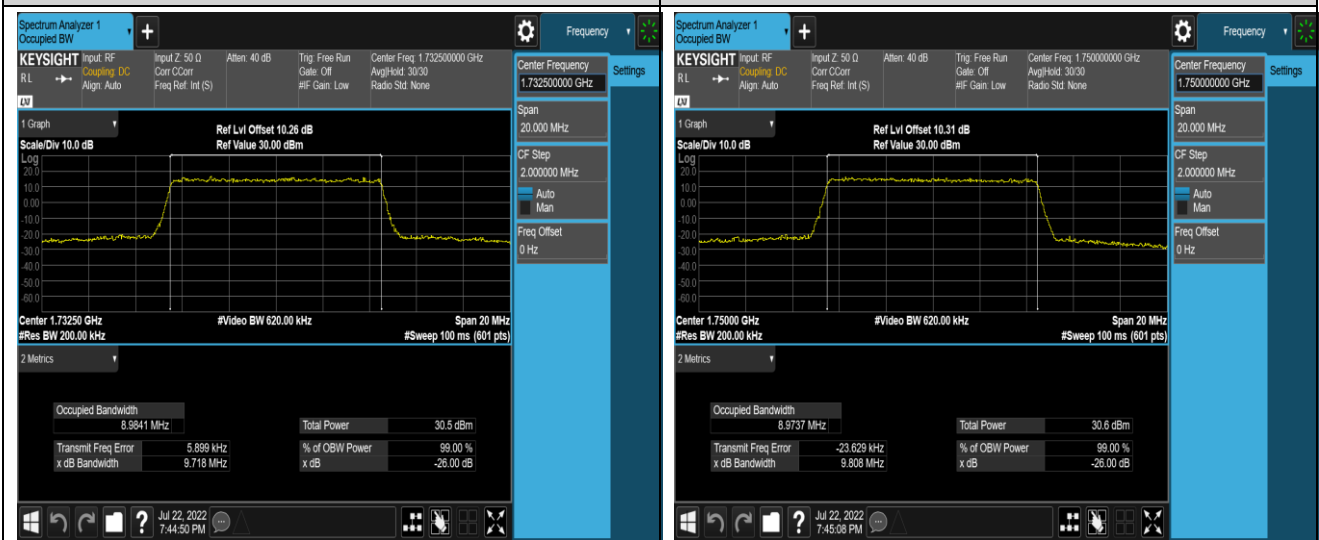

Band4-10MHz-QPSK-20350-50RB#0

Band4-10MHz-16QAM-20000-50RB#0

Band4-10MHz-16QAM-20175-50RB#0

Band4-10MHz-16QAM-20350-50RB#0

Band4-15MHz-QPSK-20025-75RB#0

Band4-15MHz-QPSK-20175-75RB#0

Band4-15MHz-QPSK-20325-75RB#0

Band4-15MHz-16QAM-20025-75RB#0

Band4-15MHz-16QAM-20175-75RB#0

Band4-15MHz-16QAM-20325-75RB#0

Band4-20MHz-QPSK-20050-100RB#0

Band4-20MHz-QPSK-20175-100RB#0

Band4-20MHz-QPSK-20300-100RB#0

Band4-20MHz-16QAM-20050-100RB#0