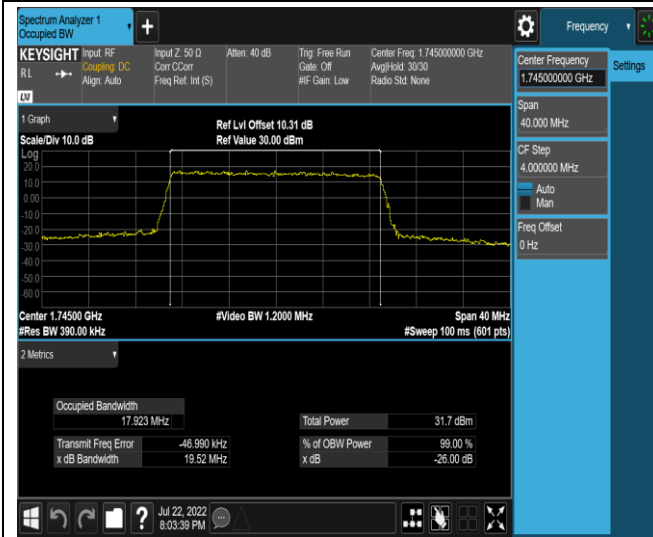

Band4-15MHz-16QAM-20025-75RB#0

Band4-15MHz-16QAM-20175-75RB#0

Band4-15MHz-16QAM-20325-75RB#0

Band4-20MHz-QPSK-20050-100RB#0

Band4-20MHz-QPSK-20175-100RB#0

Band4-20MHz-QPSK-20300-100RB#0

Band4-20MHz-16QAM-20050-100RB#0

Band4-20MHz-16QAM-20175-100RB#0

Band4-20MHz-16QAM-20300-100RB#0

Band5-1.4MHz-QPSK-20407-6RB#0

Band5-1.4MHz-QPSK-20525-6RB#0

Band5-3MHz-QPSK-20635-15RB#0

Band5-3MHz-16QAM-20415-15RB#0

Band5-3MHz-16QAM-20525-15RB#0